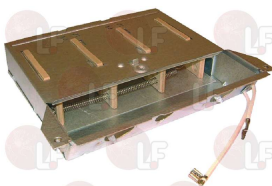

MIELE 03929610

5035106 GASKET FOR FILTER LID
for WASHING MACHINE WS5408

MIELE 1548711

MIELE 4428390

3786151 HEATING ELEMENT GASKET
length 104 mm - width 20 mm

MIELE 1387030

Heating elements

3455258 HEATING ELEMENT 2500W 230V
for DRIER MIELE T5205
for DRIER WHIRLPOOL PT126
for Dryer (WHIRLPOOL) PT126