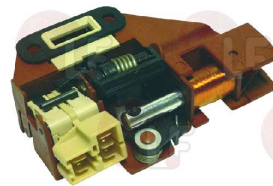

Suitable for:

MIELE

Suitable for:

Electrical gas valves and accessories

5054075 VALVE VR4605C HONEYWELL 230V 50Hz
inlet - outlet $\varnothing$ 1/2" F
max inlet gas pressure 60 mbar
for WASHING MACHINE WS5141G

MIELE 4316352

Electromagnets

3121022 DOOR LOCK 220/240V 50Hz
for Washing machine (GRANDIMPIANTI) WFM6 - WFM6S
for Washing machine (POLIMATIC) P65 - P75
for Washing machine (PRIMUS) C6 - C8 - MB16 - MB26
MB33 - MB44 - MB66 - P6 - P7
for Washing machine (WHIRLPOOL) 016017-WACS28AE
016018-WACS28AV - 016019-WACS35AE
016020-WACS35AV - 016021-WACS46AE
016022-WACS46AV - 016023-WACS70AE
016024-WACS70AV

MIELE 3595082

3121031 DOOR LOCK 220V

MIELE 4217311

5038677 LOCK SET
for WASHING MACHINE WS5141EL

MIELE 03711688

MIELE 3711688

5044665 WINDOW LOCK
for WASHING MACHINE PW75

MIELE 4926672

Electronic printed-circuit boards

3390336 POWER ELECTRONIC BOARD
mod. EL 101K

MIELE 4438031