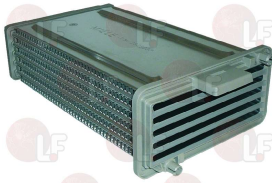

MIELE 3328340

MIELE 3328343

Gaskets and seals

3786150 BELLOWS GASKET FOR DRAIN TRAY