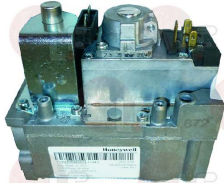

MIELE 4270520

Suitable for:

MIELE

Suitable for:

Electrical gas valves and accessories

5054075 VALVE VR4605C HONEYWELL 230V 50Hz
 inlet - outlet \varnothing 1/2" F
 max inlet gas pressure 60 mbar
 for WASHING MACHINE WS5141G