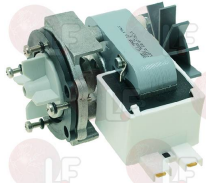

MIELE 4245322

Centrifigal fans

3340121 COOLING MOTOR
mod. R2E140-BN14-09
240V - 120W - 0,51 A - 50 Hz - 1,5 µF - 1900 RPM
230 V - 115 W - 0,51 A - 50 Hz - 2 µF - 2000 RPM
capacitor not included

MIELE 2945153

Suitable for:

MIELE

Suitable for:

Drain pumps

3122201 DRAIN ELECTROPUMP 240V 100W

MIELE 215096

3122472 DRAIN PUMP DE30B4-026 220V
220V 50Hz 95W
for Washing machine (WHIRLPOOL) WS5405 - WS5406

MIELE 1588740