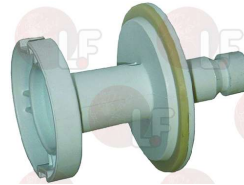

MIELE 3568614

Suitable for:

3160421 FILTER CASE COVER
for Washing machine (WHIRLPOOL) WS5424 - WS5426

MIELE 3655190

3160419 FILTER EXTERNAL CASE

MIELE 2840261

3160418 PUMP FILTER

MIELE 3651450

MIELE 4270520

Suitable for:

MIELE

Suitable for:

Electrical gas valves and accessories

5054075 VALVE VR4605C HONEYWELL 230V 50Hz
 inlet - outlet \varnothing 1/2" F
 max inlet gas pressure 60 mbar
 for WASHING MACHINE WS5141G