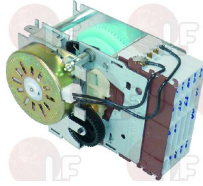

MIELE

Suitable for:

Suitable for:

Timers and cycle reversing switches

5045608 PROGRAMMER MS50 220/240V 50Hz

D-shaped pin $\varnothing$ 6x4.6 mm
for DRYER T5200

MIELE 03346060

MIELE 3346060