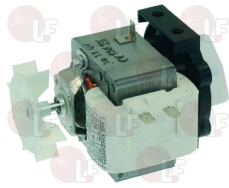

Suitable for:

MIELE

Suitable for:

Drain pumps

3122201 DRAIN ELECTROPUMP 240V 100W

MIELE 215096

3122472 DRAIN PUMP DE30B4-026 220V
220V 50Hz 95W
for Washing machine (WHIRLPOOL) WS5405 - WS5406

MIELE 1588740