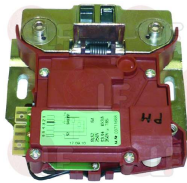

MIELE 4217311

5038677 LOCK SET
for WASHING MACHINE WS5141EL