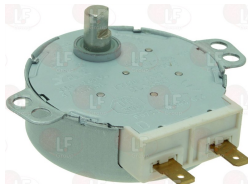

3240360 GEARMOTOR LIP 000E
230V 50Hz 11W 50rpm
Counterclockwise

WHIRLPOOL 310054

WHIRLPOOL 771985006358

3240371 SUPPORT FOR PADDLE MOTOR

7110493 MOTOR FOR PLATE ROTATING
220/240V - 50/60Hz - 4W

WHIRLPOOL 481236158449