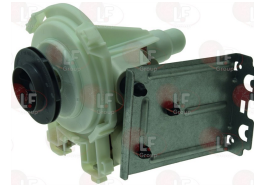

WHIRLPOOL 48400001051

WHIRLPOOL

Suitable for:

3122370 DRAIN PUMP 100W 220/230V
inlet external \varnothing 30 mm - outlet external \varnothing 21 mm

WHIRLPOOL 483286000127

Suitable for:

D422008 MOTOR WHIRLPOOL 60W
220-230V 50Hz