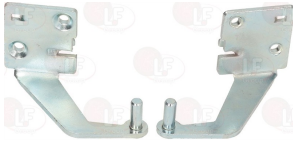

WHIRLPOOL 481231018672

D053027 HINGE WHIRLPOOL
overall length 218 mm

WHIRLPOOL 481241719152

WHIRLPOOL

Suitable for:

Suitable for:

**D053049 HINGE WHIRLPOOL
UPPER - LH**

D053050 HINGE WHIRLPOOL