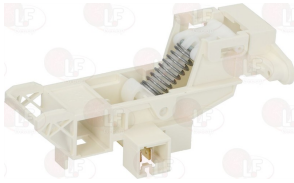

WHIRLPOOL 771985012055

D444030 THERMOSTAT DRYER WHIRLPOOL 15A 250V

WHIRLPOOL 481228208008

Door catches

D388003 LOCK FOR DOOR WHIRLPOOL

WHIRLPOOL 481241758398

Door gaskets for dishwashers

D886010 GASKET DOOR WHIRLPOOL 1700 mm