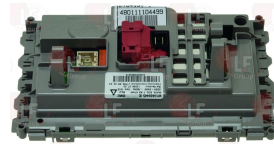

WHIRLPOOL 480111104499

D390035 CIRCUIT BOARD WHIRLPOOL WAVE 2 ECO
for washing machine