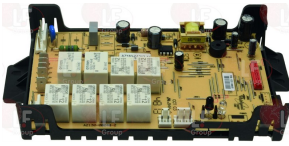

WHIRLPOOL 481010532662

D390042 CIRCUIT BOARD WHIRLPOOL WAVE ECO
for washing machine