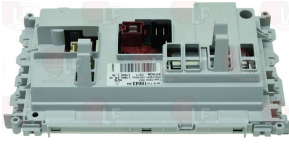

D390045 CIRCUIT BOARD WASHING MACHINE WHIRLPOOL

WHIRLPOOL 481221470825

WHIRLPOOL 480111104634

Suitable for:

D390046 CIRCUIT BOARD WASHING MACHINE WHIRLPOOL

WHIRLPOOL 480111104635

Suitable for:

D390051 CIRCUIT BOARD WASHING MACHINE WHIRLPOOL