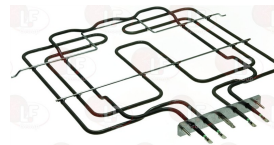

D355048 HEATING ELEMENT WHIRLPOOL 2450+568W 230V

WHIRLPOOL 481925928814

D355042 HEATING ELEMENT WHIRLPOOL 2450W 240V
depth 380 mm
width 370 mm
distance between holes 137 mm

WHIRLPOOL 481225998574

WHIRLPOOL 481925928817