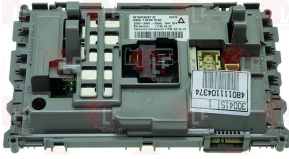

D390060 CIRCUIT BOARD WHIRLPOOL for WASHING MACHINE

WHIRLPOOL 480111102233

Suitable for:

WHIRLPOOL

D390061 CIRCUIT BOARD WHIRLPOOL
for WASHING MACHINE

WHIRLPOOL 480111104374

Suitable for:

D390041 CIRCUIT BOARD WHIRLPOOL C2F
for washing machine