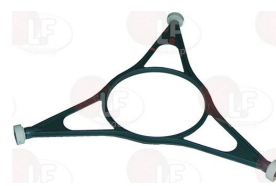

D309017 PLATE FOR MICROWAVE ø270mm

WHIRLPOOL 480120101083

D309016 PLATE FOR MICROWAVE ø280mm

WHIRLPOOL 481246678407

3386022 TRAY ø 280 mm

WHIRLPOOL 481246678396

WHIRLPOOL 481246678407

WHIRLPOOL 481946678405

3386023 TRAY BASE
for MICROWAVE

WHIRLPOOL 481253578069

WHIRLPOOL

Suitable for:

Suitable for:

3386024 TRAY BASE BOSS
D-shaped pin 5x7 mm

WHIRLPOOL 481246238161

D309005 TRAY CRISP LOW WHIRLPOOL ø 310 mm