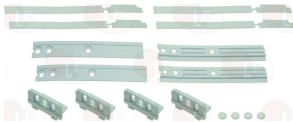

WHIRLPOOL

Suitable for:

Suitable for:

**D053049 HINGE WHIRLPOOL
UPPER - LH**

D053050 HINGE WHIRLPOOL

WHIRLPOOL 481241719231

WHIRLPOOL 484000001040

WHIRLPOOL 480121100258

**D053051 HINGE WHIRLPOOL
LH**

**D053022 HINGES DISHWASHER DOOR WHIRLPOOL
complete kit RH - LH**

WHIRLPOOL 481241719213

WHIRLPOOL 481231018966

WHIRLPOOL 481241719239

WHIRLPOOL 481241719241

WHIRLPOOL 481250218634

D053032 KIT BUILT-IN SLIDEWAYS WHIRLPOOL

D053023 KIT HINGE WHIRLPOOL

WHIRLPOOL 481231019131

WHIRLPOOL 481231028208

WHIRLPOOL 481931039838

D053021 KIT HINGES REFRIGERATOR WHIRLPOOL RH-LH

D053020 KIT HINGES WHIRLPOOL RH-LH

WHIRLPOOL 484000000971

WHIRLPOOL 481231018626

D053026 SLIDER WHIRLPOOL

WHIRLPOOL 481240118397

WHIRLPOOL 481240118643

WHIRLPOOL 481240118707

Hood filters

D560001 FILTER HOOD WHIRLPOOL
dimensions 305x267mm

D560110 HOOD FILTER WHIRLPOOL MOD 200 KIT 2 PCS

WHIRLPOOL 480122102168

WHIRLPOOL 481281718522