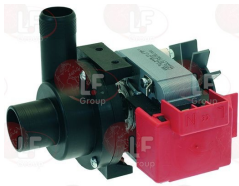

WHIRLPOOL 481253029455

WHIRLPOOL 481953029035

D450003 HOSE DRAIN WHIRLPOOL 2280 mm

WHIRLPOOL 481253029113

Drain pumps

3122743 DRAIN ELECTRO-PUMP 100W 230V 50Hz
inlet external \varnothing 30 mm - outlet external \varnothing 24 mm