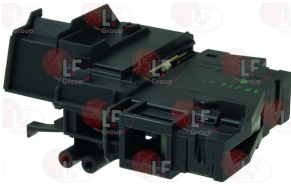

D121017 DOOR LOCK WHIRLPOOL 16A 250V

D121012 DOOR LOCK WHIRLPOOL 240V

WHIRLPOOL 481010474505

WHIRLPOOL 480111101583

Suitable for:

Suitable for:

D121013 DOOR LOCK 1 CONTACT WHIRLPOOL

D121029 MICRO SWITCH WHIRLPOOL