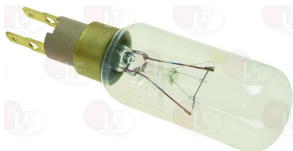

WHIRLPOOL

Suitable for:

Suitable for:

D560107 HOOD FILTER WHIRLPOOL MOD 28

D560097 HOOD FILTER WHIRLPOOL MOD 29 KIT 2 PCS

WHIRLPOOL 480181701006

WHIRLPOOL 481249038013

D560103 HOOD FILTER WHIRLPOOL MOD 30

D560100 HOOD FILTER WHIRLPOOL MOD 303

WHIRLPOOL 481281718529

WHIRLPOOL 481281718532

Hydraulic piping

1449281 SILICONE HOSE $\varnothing$ 4x7 SHORE 60 - 100 m
alimentary

1449681 SILICONE HOSE $\varnothing$ 4x7 SHORE 60 - 5 m
alimentary

WHIRLPOOL 483286008148

WHIRLPOOL 483286008798

WHIRLPOOL 483286008148

WHIRLPOOL 483286008798

Incandescent lamps and neon lamps

D221013 LAMP REFRIGERATOR WHIRLPOOL

D221011 LAMP REFRIGERATOR WHIRLPOOL E27 40W 230V

WHIRLPOOL 481213428078

WHIRLPOOL 484000009986

WHIRLPOOL 481213418062

D221009 LAMP WHIRLPOOL E27 40W 230V

D221010 LAMP WHIRLPOOL 300°C 15W 240V E14

WHIRLPOOL 481213418056

WHIRLPOOL 481913488156

WHIRLPOOL 481981728442