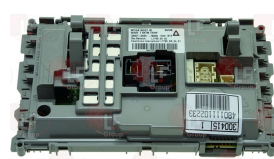

WHIRLPOOL 480111102233