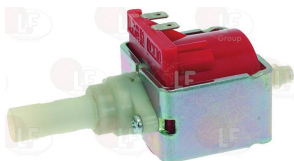

Vibrating pumps

1122737 VIBRATORY PUMP EP5 48W 230V 50Hz

fittings \varnothing 1/8" - \varnothing 6 mm
pressure max 15 bar
water temperature max 20°C
integrated diode (1N 4007P)
lead connector 6.3x0.8 mm