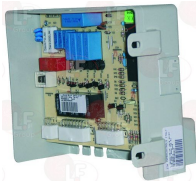

WHIRLPOOL 481221778178

WHIRLPOOL 481221778217

3390285 ELECTRONIC BOARD FOR DISPLAY
switch assembly