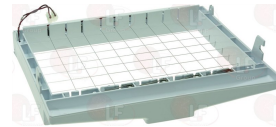

WHIRLPOOL 481925998215

WHIRLPOOL 550622

WHIRLPOOL 771985006915

D355055 HEATING ELEMENT DEFROSTING WHIRLPOOL