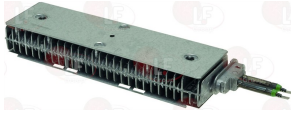

D355038 HEATING ELEMENT WHIRLPOOL 2050W 230V
for dryer
width 290 mm

WHIRLPOOL 481225928675

Suitable for:

WHIRLPOOL

D355047 HEATING ELEMENT WHIRLPOOL 2050W 230V
length 280 mm

WHIRLPOOL 481225928679

D355039 HEATING ELEMENT WHIRLPOOL 2050W 240V
depth 235 mm
with temperature probe