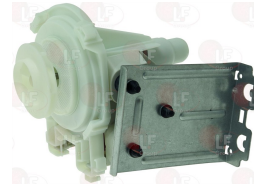

WHIRLPOOL 480140102397

D422009 MOTOR WHIRLPOOL 80W
220-230V 50Hz

WHIRLPOOL 480131000166

WHIRLPOOL 480140102395

D422007 WASH PUMP MOTOR WHIRLPOOL CP045-010PU
80W 230-240V 50Hz

WHIRLPOOL 480140102396

D422011 WASH PUMP MOTOR WHIRLPOOL 220V 50Hz