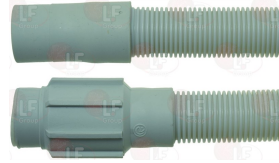

WHIRLPOOL 481253029113

Drain pumps

3122743 DRAIN ELECTRO-PUMP 100W 230V 50Hz
inlet external $\varnothing$ 30 mm - outlet external $\varnothing$ 24 mm