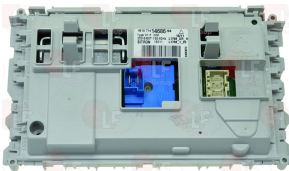

WHIRLPOOL 481010560639

3390287 CONTROL BOARD

WHIRLPOOL 481221479014

WHIRLPOOL 481221479826

WHIRLPOOL 561067

WHIRLPOOL 771985011532

D390036 CONTROL BOARD WASHING MACHINE WHIRLPOOL

WHIRLPOOL 480111104626