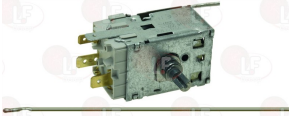

WHIRLPOOL 481927129106

WHIRLPOOL 481927129031

D444019 THERMOSTAT WHIRLPOOL A13-0450

D444020 THERMOSTAT WHIRLPOOL A13-0584