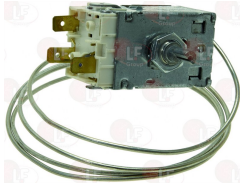

Suitable for:

Suitable for:

D444031 THERMOSTAT WHIRLPOOL
n°2 contacts
capillary 1000 mm
warm -13°C / cold -26°C

D444016 THERMOSTAT WHIRLPOOL A03-0039

WHIRLPOOL 481927128441

WHIRLPOOL 481927128783

WHIRLPOOL 481927128788

WHIRLPOOL 481927128612

D444024 THERMOSTAT WHIRLPOOL A04-0315

D444018 THERMOSTAT WHIRLPOOL A13-0435