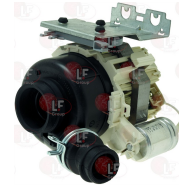

3318027 TENSOR FOR PULLEY

WHIRLPOOL 481235818055

Pump motors

D240110 PUMP MOTOR WHIRLPOOL

WHIRLPOOL 480140102726

D122007 WASH PUMP MOTOR DISHWASHER WHIRLPOOL
230-240V 50Hz 99W

WHIRLPOOL 481010625629

D122002 WASH PUMP MOTOR DISHWASHER WHIRLPOOL 99W
M219
220-230V 50Hz