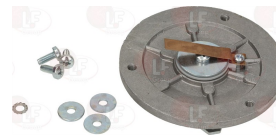

WHIRLPOOL 481931038035

D319203 BOSS WHIRLPOOL 28029
kit support