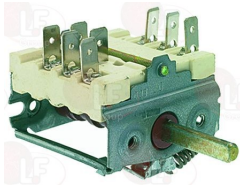

WHIRLPOOL 481927328279

Suitable for:

WHIRLPOOL

Suitable for:

D057006 SELECTOR SWITCH WHIRLPOOL 250V
D-shaped pin 6x4.6 mm

WHIRLPOOL 481927328295

3059057 SELECTOR SWITCH 0-1 POSITIONS
ON-OFF-START
16A 250V - max 150°C
D-shaped pin \varnothing 6x4.6 mm