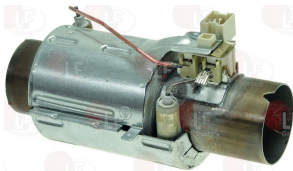

WHIRLPOOL 481010477521

D355058 HEATING ELEMENT WHIRLPOOL 2000W 240V

WHIRLPOOL 481225998405

WHIRLPOOL 481925928823

D355049 HEATING ELEMENT WHIRLPOOL 2040W 230V

WHIRLPOOL 481225928684

WHIRLPOOL 481225928892

WHIRLPOOL 48400000610