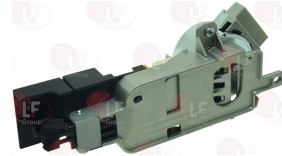

WHIRLPOOL 481228058023

WHIRLPOOL 481927138287

D319344 DOOR LOCK ELECTRIC

D121092 DOOR LOCK ELECTRIC.

WHIRLPOOL 481227138364

WHIRLPOOL 481969018108

D121011 DOOR LOCK WHIRLPOOL

D121014 DOOR LOCK WHIRLPOOL