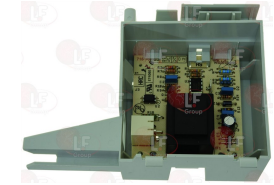

WHIRLPOOL 481221470939

WHIRLPOOL 481223958063

D390056 CIRCUIT BOARD ESTER WHIRLPOOL

D390037 CIRCUIT BOARD REFRIGERATOR WHIRLPOOL