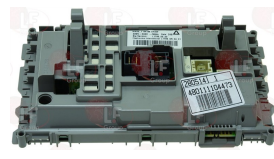

WHIRLPOOL 480111104473

D390044 CIRCUIT BOARD WHIRLPOOL for dishwasher