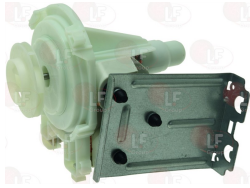

WHIRLPOOL 480131000166

WHIRLPOOL 480140102395

D422007 WASH PUMP MOTOR WHIRLPOOL CP045-010PU
80W 230-240V 50Hz