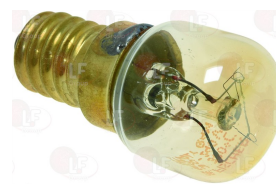

WHIRLPOOL 481213428078

WHIRLPOOL 484000009986

WHIRLPOOL 481213418062

D221009 LAMP WHIRLPOOL E27 40W 230V

D221010 LAMP WHIRLPOOL 300°C 15W 240V E14