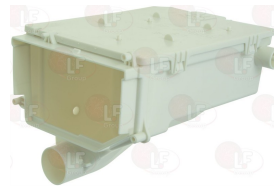

D050002 BOWDEN CABLE WHIRLPOOL
cable length 610 mm

WHIRLPOOL 481232128377

WHIRLPOOL 481932128092

D066003 DISPENSER FOR DETERGENT WHIRLPOOL
with LID

WHIRLPOOL 481241868391

D090005 DISPENSER FOR DETERGENT WHIRLPOOL
misure 310x255 mm