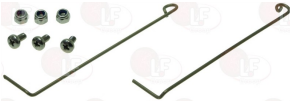

WHIRLPOOL 481209498005

WHIRLPOOL 481249248188

D250005 SPRING DOOR WHIRLPOOL
RH

D250007 SPRING DOOR WHIRLPOOL
ø 18x200 mm