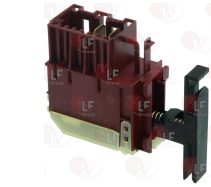

WHIRLPOOL 481941029005

D319022 SWITCH 2-POLE
4 contacts - pin $\varnothing$ 4 mm
250V - 16(4)A