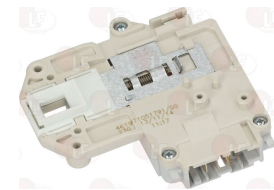

WHIRLPOOL 4819276184416

D121140 DOOR LOCK ELEC. 480111101392