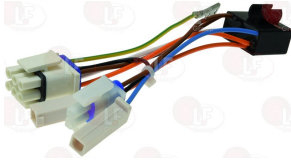

WHIRLPOOL 481232058132

D050003 PROTECTION FOR CABLING WHIRLPOOL 405 mm