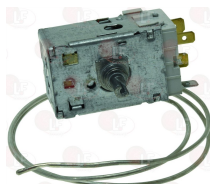

WHIRLPOOL 481228238188

WHIRLPOOL 481927129054

D444027 THERMOSTAT REFRIGERATOR WHIRLPOOL W7
-5°C/+11°C
capillary length 2000 mm