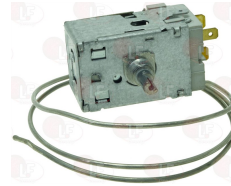

WHIRLPOOL 481927129106

WHIRLPOOL 481927129031

D444019 THERMOSTAT WHIRLPOOL A13-0450

D444020 THERMOSTAT WHIRLPOOL A13-0584