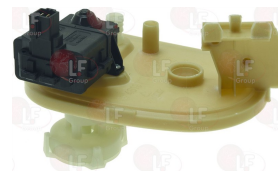

WHIRLPOOL 481236058212

D422013 DRAIN PUMP WHIRLPOOL 30W 240V