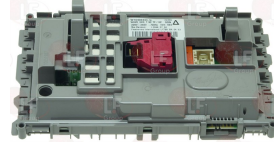

D390045 CIRCUIT BOARD WASHING MACHINE WHIRLPOOL

WHIRLPOOL 481221470825

WHIRLPOOL 480111104634

Suitable for:

D390046 CIRCUIT BOARD WASHING MACHINE WHIRLPOOL

WHIRLPOOL 480111104635

Suitable for:

D390051 CIRCUIT BOARD WASHING MACHINE WHIRLPOOL