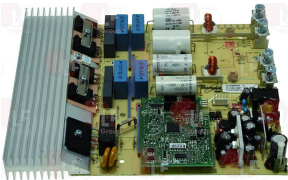

WHIRLPOOL 481245213722

Suitable for:

3028015 PLATE

WHIRLPOOL 481245213723

D390062 ELECTRONIC CONTROL TEMPERATURE
complete with lamp
220-240V

WHIRLPOOL 481221778188

D390055 MOTHERBOARD WHIRLPOOL
for induction surface