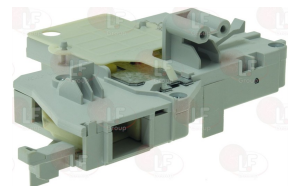

D121017 DOOR LOCK WHIRLPOOL 16A 250V

D121012 DOOR LOCK WHIRLPOOL 240V

WHIRLPOOL 481010474505

WHIRLPOOL 480111101583

Suitable for:

Suitable for:

D121013 DOOR LOCK 1 CONTACT WHIRLPOOL

D121029 MICRO SWITCH WHIRLPOOL