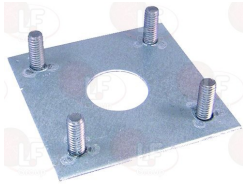

WHIRLPOOL

Suitable for:

Suitable for:

3063095 SPACER

3063106 WHEEL FOR BASKET SUPPORT