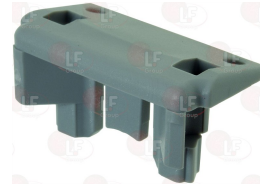

WHIRLPOOL 481246279768

D243026 CAP RAIL WHIRLPOOL