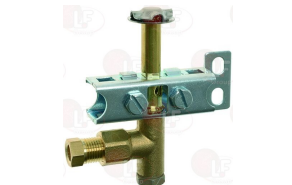

Pilot burners and accessories

3020006 THREE-FLAME PILOT BURNER SIT
multigas with jet $\varnothing$ 0.20 mm
with 3 positions bracket