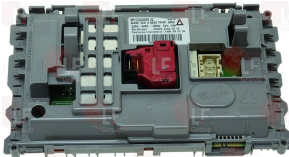

WHIRLPOOL 480111104627

D390052 CIRCUIT BOARD WHIRLPOOL ESTER EGP8T

WHIRLPOOL 481010532662

D390042 CIRCUIT BOARD WHIRLPOOL WAVE ECO
for washing machine

WHIRLPOOL 480111104499

D390035 CIRCUIT BOARD WHIRLPOOL WAVE 2 ECO
for washing machine