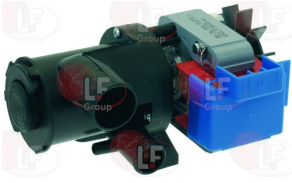

WHIRLPOOL 48400001051

WHIRLPOOL

Suitable for:

3122370 DRAIN PUMP 100W 220/230V
inlet external \varnothing 30 mm - outlet external \varnothing 21 mm

WHIRLPOOL 483286000127

Suitable for:

D422008 MOTOR WHIRLPOOL 60W
220-230V 50Hz