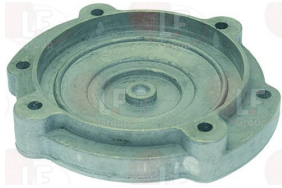

1523572 BOILER VALVE \varnothing 3/8" M - 1.8 bar CE/PED
calibration pressure 1.8 bar
steam outlet flow rate 77 Kg/h
viton seal
operating temperature -20/+200°C
CE/PED certified valve
for GAGGIA GE-GD-XE-XD-E90-D90-LCD

LAVAZZA 10066127

LAVAZZA 10062014

Suitable for:

1523002 PROTECTION FLANGE FOR BOILER VALVE

LAVAZZA 10066126

Suitable for:

1523402 SAFETY VALVE PROTECTION

LAVAZZA 10066129

Boilers

1048067 BOILER CHAMBER TOP PART
external \varnothing 93 mm - central hole \varnothing 6 mm

LAVAZZA 10088104

1048033 BOILER DISPOSER FRAME
dimensions 125x75 mm

LAVAZZA 10086094

LAVAZZA 10086097

1048068 BOILER TOP PART
external \varnothing 102 mm - central hole \varnothing 8 mm