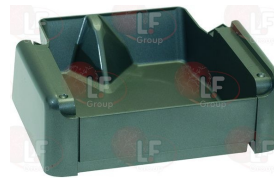

LAVAZZA 10089032

1015019 GREY DRIP TRAY

max.overall dimensions 220x205x75 mm