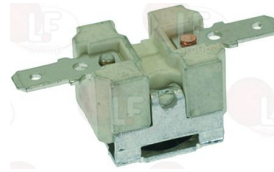

LAVAZZA 10063304

**1443045 CONTACT THERMOSTAT 130°C
for boiler**