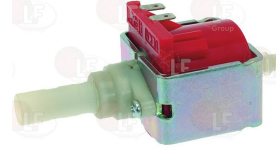

LAVAZZA 10064353

Suitable for:

1331018 VIBRATORY PUMP EP4 48W 230V 50Hz
fittings $\varnothing$ 1/8" - $\varnothing$ 6 mm
pressure max 20 bar
water temperature max 20°C
integrated diode (1N 4007P)
lead connector 6.3x0.8 mm