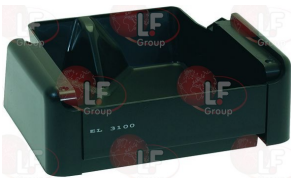

Drip trays for coffee and bar

1015021 DRIP TRAY

LAVAZZA 10079880

1015024 DRIP TRAY

max.overall dimensions 173x173x90 mm

LAVAZZA 10079036

1015025 DRIP TRAY

max.overall dimensions 230x210x82 mm