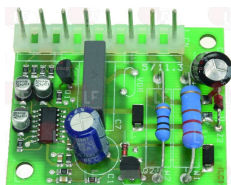

Suitable for:

LAVAZZA

Suitable for:

Electronic printed-circuit boards

1390085 COUNTER ELECTRONIC CIRCUIT BOARD
dimensions 50x42 mm