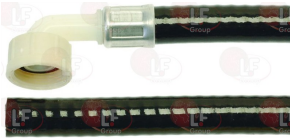

LAVAZZA

Door catches

1398004 MAGNETIC LOCK
 for pod pushing lever

LAVAZZA 10085437

1398005 RUBBER FIXING PLATE
 for pod pushing lever

LAVAZZA 10079067

Drain hoses

1449876 DRAIN PIPE \varnothing 3/4" F 1500 mm
 external \varnothing 20 mm - internal \varnothing 13 mm