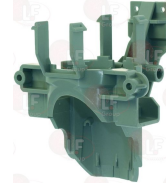

LAVAZZA 10063108

Ball valves and accessories

3526699 BALL VALVE ø 1/4" MF

LAVAZZA 10061927

Bodies

1028026 ANTHRACITE BASE WITH FEET
dimensions 277x225 mm

LAVAZZA 10088079

1028043 ANTHRACITE MACHINE FRONT ELEMENT