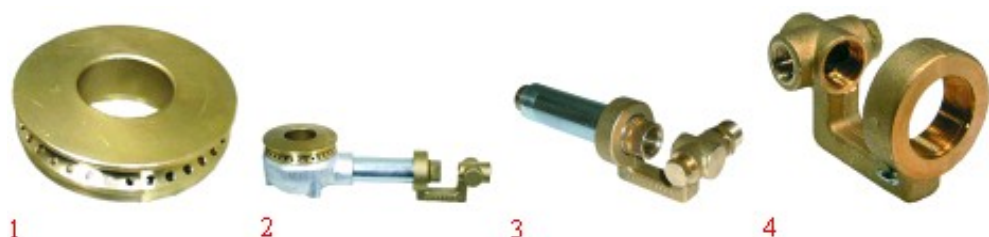

## BURNER ASSEMBLY FOR COOKING TOPS CAPIC

Photo	LF Code	Dimensions (mm)	Suitable for
1	3025653	∅ 80	---
2	3025714	120	---
2	3025715	175	---
3	3025688	---	G205514
4	3025679	---	---