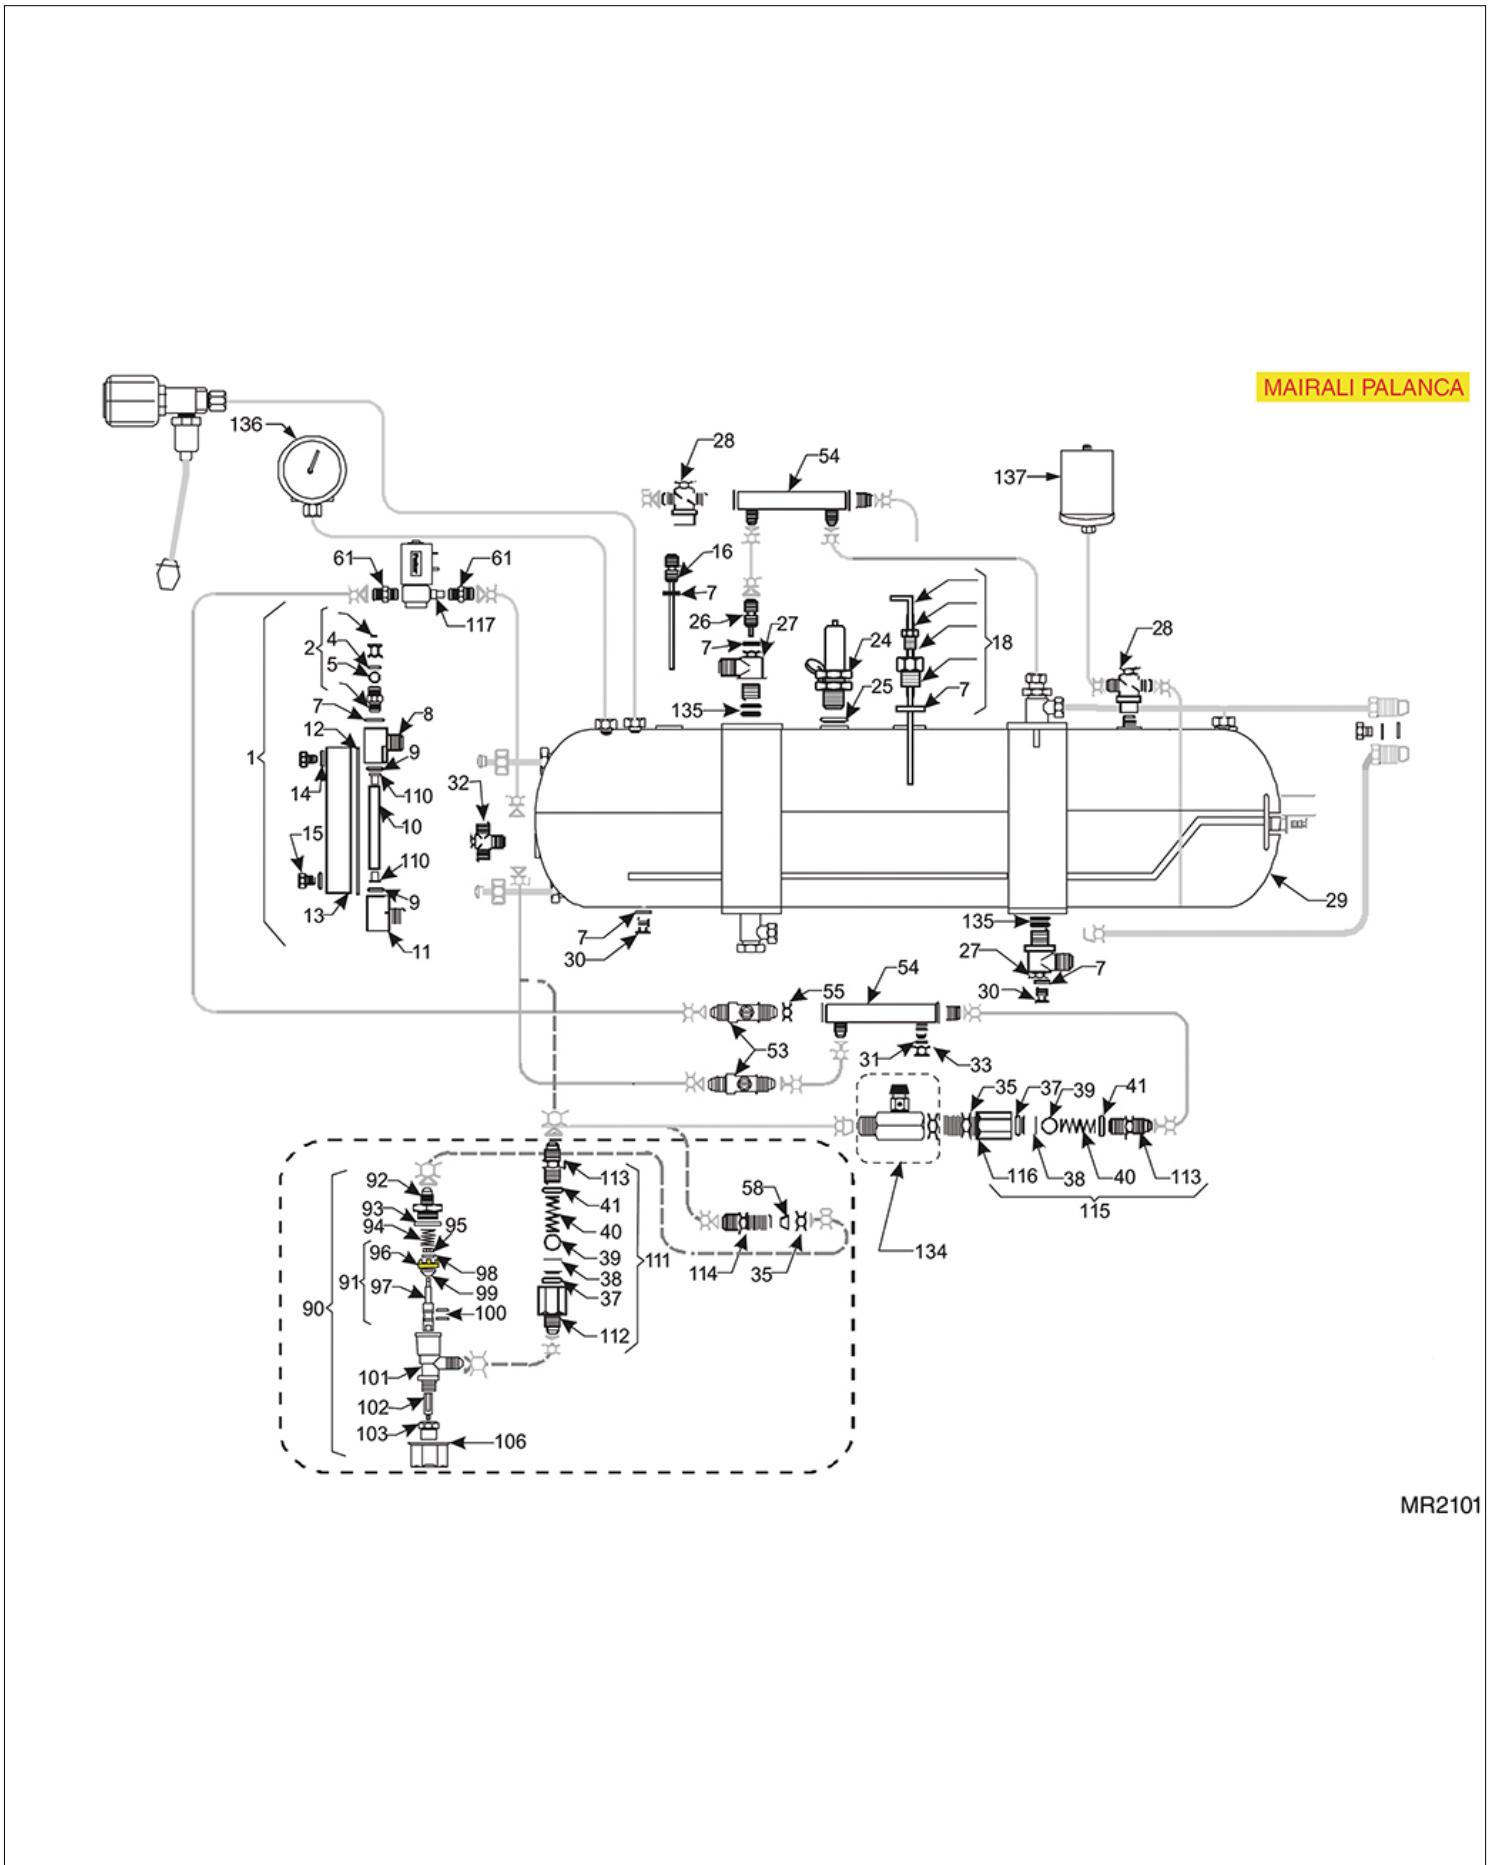

WATER INLET AND LEVEL BOILER

MR2101

Positions without LF code no.: upon request

MAIRALI

Position	LF code no.	Description
1	5024205	COMPLETE LEVEL GAUGE
4	1186611	O-RING 02025 RED SILICONE
5	1323003	STAINLESS STEEL BALL $\varnothing$ 8 mm
7	1186232	COPPER FLAT GASKET $\varnothing$ 19x13.5x1.5 mm
9	1186236	O-RING 03043 VITON
10	1520562	LEVEL GLASS $\varnothing$ 11x108 mm
18	3341011	LEVEL PROBE $\varnothing$ 1/4"M-140 mm
24	1515100	BOILER VALVE $\varnothing$ 3/8"M 1.8bar CE-PED
25	1186620	COPPER FLAT GASKET $\varnothing$ 22x17x1.5 mm
37	1186422	O-RING 0108 EPDM
39	1323415	STAINLESS STEEL BALL $\varnothing$ 11 mm
40	1250202	SPRING $\varnothing$ 8x30 mm
41	3186340	OR GASKET 03037 EPDM
61	1349408	CONICAL COUPLING
90	1348306	WATER INLET TAP
91	1523503	INLET VALVE
94	1250536	SPRING $\varnothing$ 13x42 mm
95	1186330	WASHER FLAT BRASS $\varnothing$ 6.8x3.2x0.5 mm
97	1324015	PIN FOR INLET VALVE
98	1186330	WASHER FLAT BRASS $\varnothing$ 6.8x3.2x0.5 mm
99	1186128	CONICAL EPDM SEAL $\varnothing$ 12x4x4 mm
100	1186252	O-RING 0040-20 EPDM
101	1348306	WATER INLET TAP
106	1241408	WATER INLET TAP KNOB
111	1523701	NON-RETURN VALVE $\varnothing$ 3/8"M-3/8"M
135	1186424	O-RING GASKET 02062 EPDM