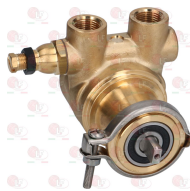

ELECTRICAL PARTS ARIANNE

MAIRALI ARIANNE

MAIRALI

Position	LF code no.	Description
3	1444509	THREE-PHASE THERMOSTAT 169°C
4	1054551	DOSER CONTROL BOX 1-2-3-4 GROUPS 230V
5	1120308	2-WAY SOLENOID VALVE SIRAI 230V 50Hz
6	3455333	COVER-HEAD FOR VOLUMETRIC FLOW METER LED
7	1341200	LEVEL REGULATOR 230V 50/60Hz 5A
9	1320531	PRESSURE SWITCH P302/6 3-POLES 30A
10	3068014	CAPACITOR DUCATI ENERGIA 8µF
12	1455032	IMPELLER GICAR
13	1186631	O-RING 02112 VITON
15	3068006	CAPACITOR DUCATI ENERGIA 4µF
16	1455067	VOLUMETRIC FLOW METER GICAR
27	1120476	3-WAY SOLENOID VALVE PARKER 230V 50/60Hz
28	1319031	SELECTOR SWITCH 0-2 POSITIONS 16A 250V
30	1241430	KNOB ø 42 mm
32	1221302	ORANGE INDICATOR LAMP 250V
33	1221301	RED INDICATOR LAMP 250V
34	1186179	PTFE FLAT GASKET ø 57x43x3 mm
35	1755108	HEATING ELEMENT 3700W 220V
35	1755109	HEATING ELEMENT 5000W 220V
35	1755136	HEATING ELEMENT 3000W 230V
35	1755210	HEATING ELEMENT 3500W 230V
35	1755654	HEATING ELEMENT 2600W 110V
44	3319035	ORANGE BIPOLAR SWITCH 16A 250V
50	1186612	O-RING 02025 VITON
51	1120339	3-WAY MECHANICAL COMPONENT PARKER
52	1120361	COIL PARKER YB09 220/230V 9W 50/60Hz
52	5037619	COIL PARKER YB09 115V 9W 50/60Hz

1515100 BOILER VALVE \varnothing 3/8" M 1.8bar CE-PED
calibration pressure 1.8 bar
steam outlet capacity 6.3 Kg/h

MAIRALI 08074701

Booster pumps

1330012 ROTARY VANE PUMP PROCON \varnothing 3/8" NPT
clamp connection
flow rate 200 l/h
equipped with balanced bypass
connection \varnothing 3/8" conical NPT
NSF approved

MAIRALI

1168011 STAINLESS STEEL CLAMP FOR FLANGE PUMP

MAIRALI 07451909

1330002 ROTARY VANE PUMP ROTOFLOW \varnothing 3/8" NPT
clamp connection
flowrate 200 L/h
equipped with balanced bypass
NSF - WRAS approved
PA204