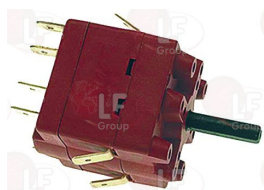

Rotary switches

1. **1319031 SELECTOR SWITCH 0-2 POSITIONS 16A 250V**
   D-shaped shaft 6x4.6 mm
   for Coffee machine (MAIRALI) ARIANNE - PALANCA