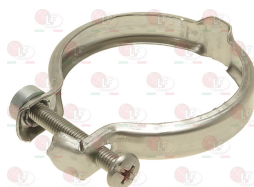

Clamps

1168011 STAINLESS STEEL CLAMP FOR FLANGE PUMP