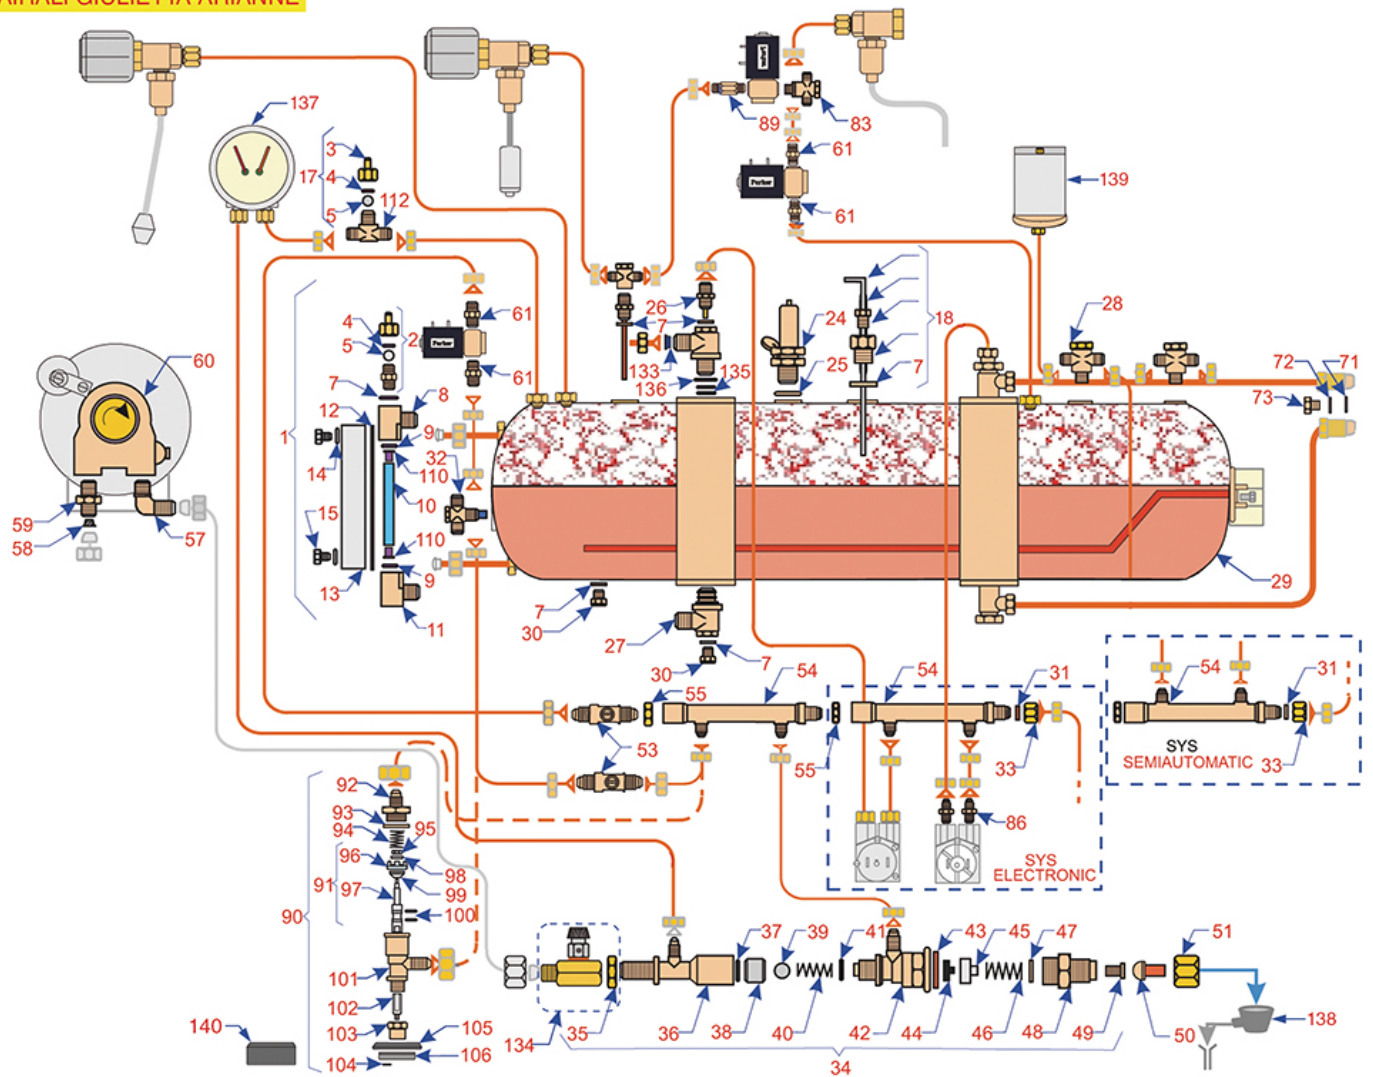

WATER INLET AND LEVEL BOILER

MAIRALI GIULIETTA-ARIANNE

MR2001

MAIRALI

Position	LF code no.	Description
1	5024205	COMPLETE LEVEL GAUGE
4	1186611	O-RING 02025 RED SILICONE
5	1323003	STAINLESS STEEL BALL $\varnothing$ 8 mm
7	1186232	COPPER FLAT GASKET $\varnothing$ 19x13.5x1.5 mm
9	1186236	O-RING 03043 VITON
10	1520562	LEVEL GLASS $\varnothing$ 11x108 mm
18	3341011	LEVEL PROBE $\varnothing$ 1/4"M-140 mm
24	1515100	BOILER VALVE $\varnothing$ 3/8"M 1.8bar CE-PED
34	1523526	EXPANSION AND NON-RETURN VALVE
37	1186422	O-RING 0108 EPDM
39	1323415	STAINLESS STEEL BALL $\varnothing$ 11 mm
40	1250202	SPRING $\varnothing$ 8x30 mm
41	3186340	OR GASKET 03037 EPDM
44	1186129	GASKET FLAT NBR $\varnothing$ 15/6x10 mm
45	1186131	GASKET HOLDER FOR TAP
46	1250517	SPRING $\varnothing$ 15.5x29 mm
47	1186239	COPPER FLAT GASKET $\varnothing$ 13x6x1 mm
60	1330002	ROTARY VANE PUMP ROTOFLOW $\varnothing$ 3/8" NPT
61	1349408	CONICAL COUPLING
90	1348306	WATER INLET TAP
91	1523503	INLET VALVE
94	1250536	SPRING $\varnothing$ 13x42 mm
95	1186330	WASHER FLAT BRASS $\varnothing$ 6.8x3.2x0.5 mm
97	1324015	PIN FOR INLET VALVE
98	1186330	WASHER FLAT BRASS $\varnothing$ 6.8x3.2x0.5 mm
99	1186128	CONICAL EPDM SEAL $\varnothing$ 12x4x4 mm
100	1186252	O-RING 0040-20 EPDM
101	1348306	WATER INLET TAP
104	1241486	WATER INLET SILK SCREEN PRINTING F. HAND
105	1241487	RING NUT FOR INLET TAP KNOB
106	1241485	WATER INLET TAP KNOB $\varnothing$ 42 mm
135	1186424	O-RING GASKET 02062 EPDM
137	1245562	BOILER-PUMP PRESSURE GAUGE $\varnothing$ 60 mm
139	1320531	PRESSURE SWITCH P302/6 3-POLES 30A
140	1241408	WATER INLET TAP KNOB