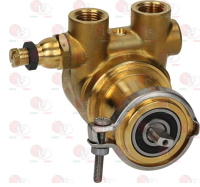

1515100 BOILER VALVE \varnothing 3/8" M 1.8bar CE-PED
calibration pressure 1.8 bar
steam outlet capacity 6.3 Kg/h

MAIRALI 08074701

Booster pumps

1330012 ROTARY VANE PUMP PROCON \varnothing 3/8" NPT
clamp connection
flow rate 200 l/h
equipped with balanced bypass
connection \varnothing 3/8" conical NPT
NSF approved

MAIRALI

1168011 STAINLESS STEEL CLAMP FOR FLANGE PUMP

MAIRALI 07451909

1330002 ROTARY VANE PUMP ROTOFLOW \varnothing 3/8" NPT
clamp connection
flowrate 200 L/h
equipped with balanced bypass
NSF - WRAS approved
PA204

MAIRALI 07822109

1168011 STAINLESS STEEL CLAMP FOR FLANGE PUMP

MAIRALI 07451909

Suitable for:

Suitable for:

1330101 ROTARY VANE PUMP ROTOFLOW \varnothing 3/8" NPT

flange connection
 flowrate 100 L/h
 with balanced by-pass
 fitting \varnothing 3/8" conical NPT
 N.S.F. approved
 PUMP VERSION ECO-BRASS
 BRASS CW510L LEAD \leq 0.2%

MAIRALI

1168011 STAINLESS STEEL CLAMP FOR FLANGE PUMP

MAIRALI 07451909

1330102 ROTARY VANE PUMP ROTOFLOW \varnothing 3/8" NPT

flange connection
 flowrate 200 L/h
 with balanced by-pass
 fitting \varnothing 3/8" conical NPT
 N.S.F. approved
 PUMP VERSION ECO-BRASS
 BRASS CW510L LEAD \leq 0.2%