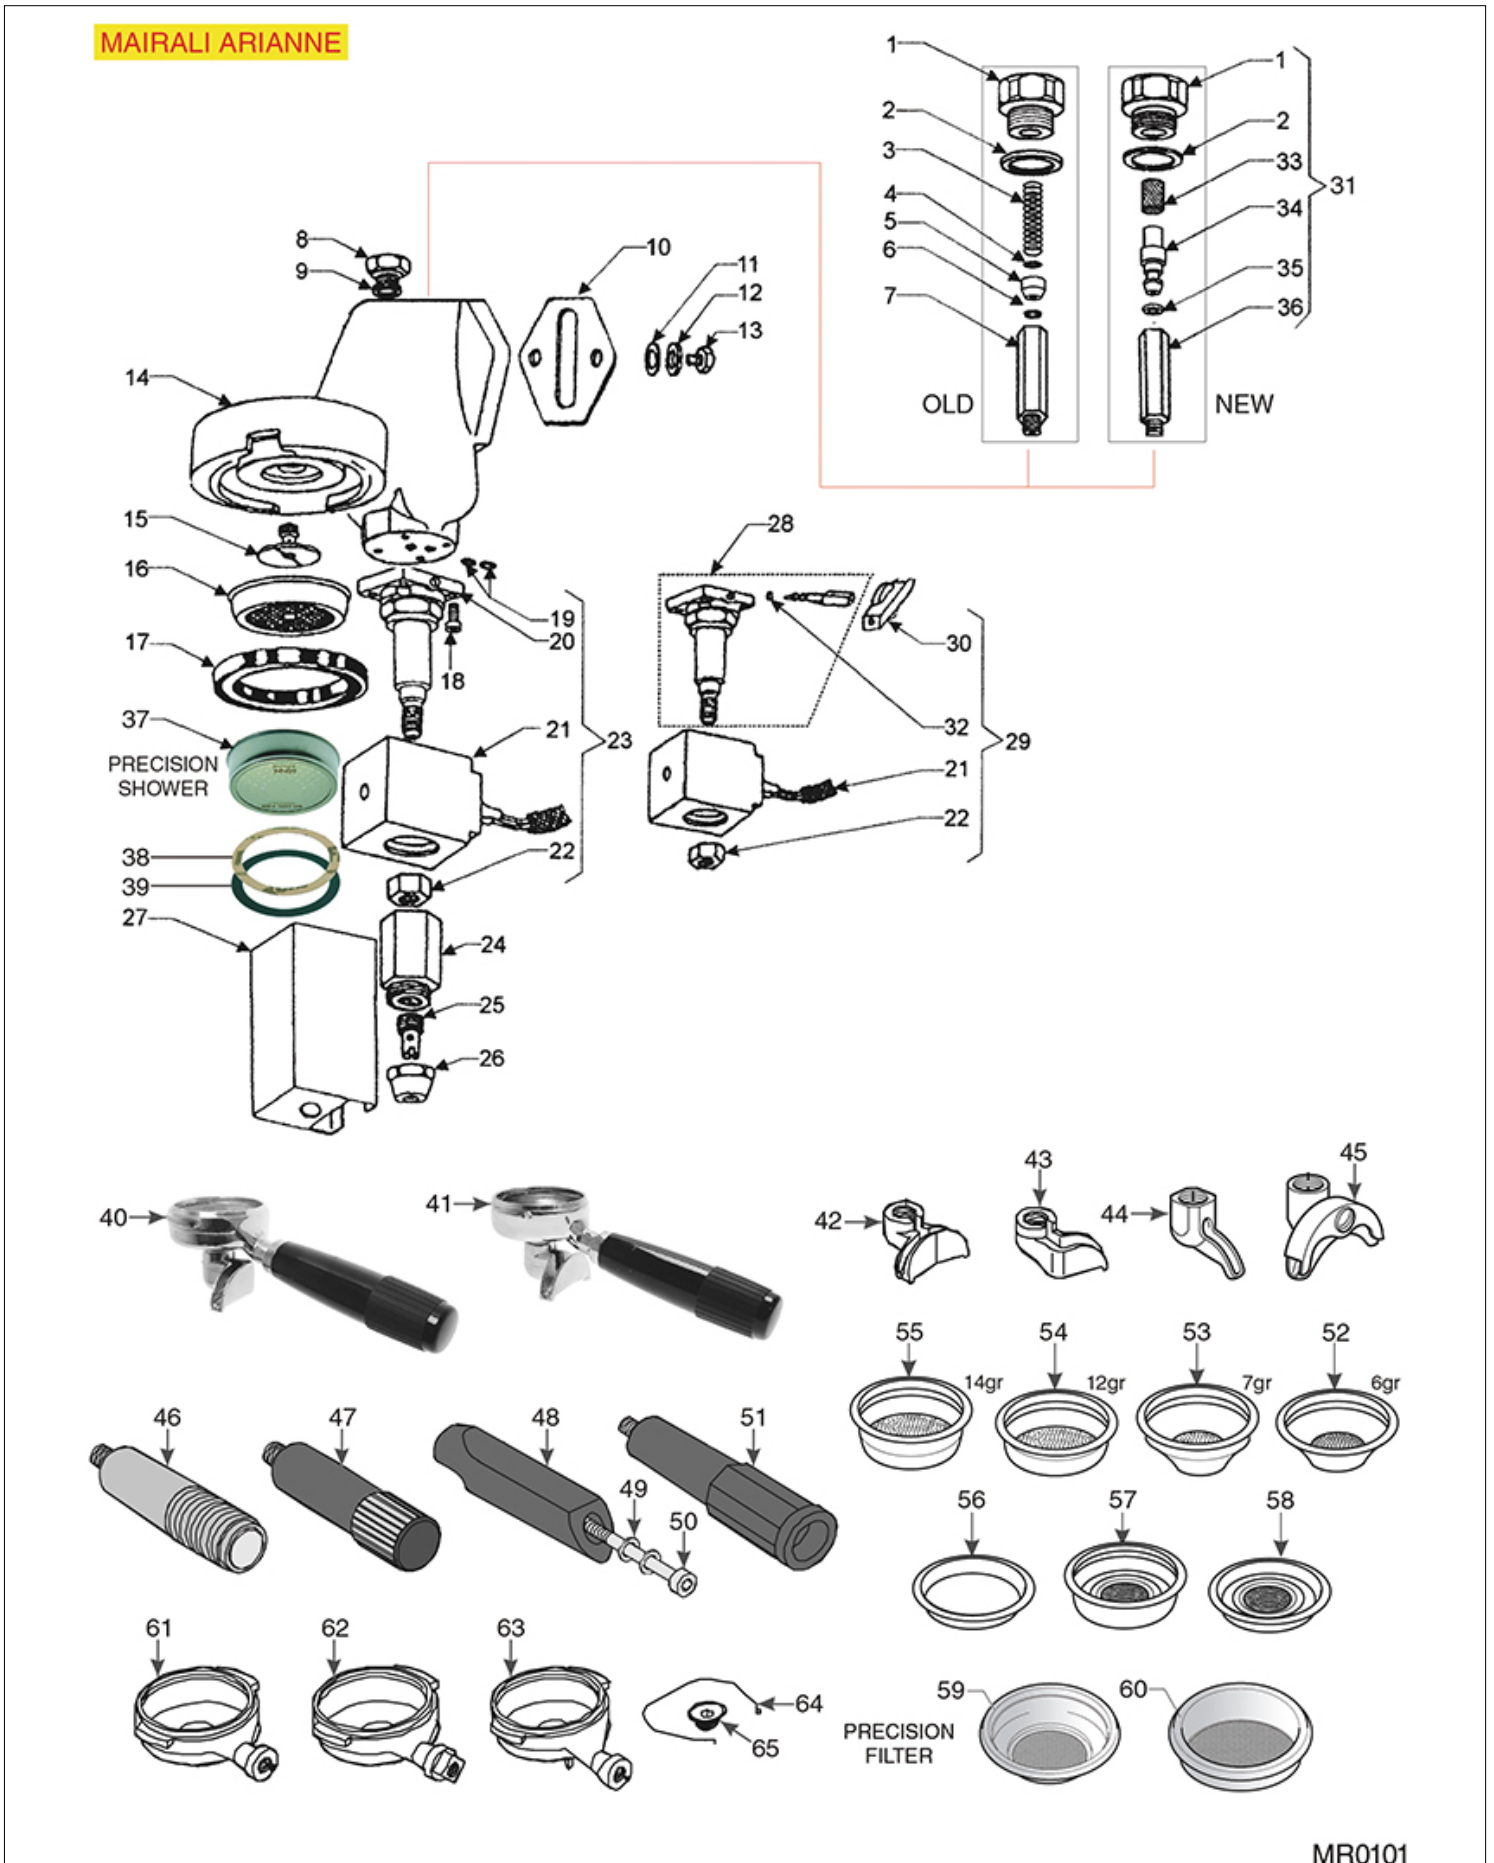

BREW GROUP ARIANNE

MR0101

MAIRALI

Position	LF code no.	Description
1	5030808	CAP \varnothing 3/8" FOR BREW GROUP
2	1186620	COPPER FLAT GASKET \varnothing 22x17x1.5 mm
3	1250402	JET SPRING \varnothing 7x28 mm
4	1160311	WATER FILTER \varnothing 7 mm
5	1501531	NOZZLE \varnothing 8 HOLE \varnothing 0.7 mm
6	1186252	O-RING 0040-20 EPDM
9	1186262	COPPER FLAT GASKET \varnothing 16x12x1.5 mm
10	1186502	COFFEE GROUP GASKET 79x71x2 mm
15	1501561	GROUP SPRAY NOZZLE \varnothing 30 mm M10x1
16	1081016	SHOWER SCREEN \varnothing 60 mm
16	1081116	SHOWER SCREEN \varnothing 60 mm
16	1081216	SHOWER SCREEN \varnothing 60 mm
16	1081516	SHOWER \varnothing 60 mm
17	1186722	FILTER HOLDER GASKET \varnothing 73x57x8 mm
17	1186723	FILTER HOLDER GASKET \varnothing 73x57x8.5 mm
18	1455034	CYLINDER HEAD SCREW M4x10
19	1186612	O-RING 02025 VITON
20	1120339	3-WAY MECHANICAL COMPONENT PARKER
21	1120361	COIL PARKER YB09 220/230V 9W 50/60Hz
21	5037619	COIL PARKER YB09 115V 9W 50/60Hz
23	1120476	3-WAY SOLENOID VALVE PARKER 230V 50/60Hz
24	1349404	COUPLING DISCHARGE
25	1349405	DRAIN JET SWIRL
27	1201572	MANUAL SOLENOID COVER
33	1160507	WATER FILTER \varnothing 8.5x15 mm
34	1501570	NOZZLE GROUP
35	1186514	O-RING 02015 SILICON
37	1460201	PRECISION SHOWER SCREEN \varnothing 60 mm
37	1460206	PRECISION SHOWER SCREEN \varnothing 60 mm
38	1190001	PAPER SHIM \varnothing 73x59x0.8 mm
39	1190002	RUBBER SHIM \varnothing 73x59x1 mm EPDM
40	5057230	FILTER HOLDER ASSEMBLY 1 CUP FUTURMAT
41	5034110	FILTER HOLDER ASSEMBLY 2 CUPS FUTURMAT
44	1022501	SINGLE SPOUT \varnothing 3/8"
44	1022503	STRAIGHT SINGLE SPOUT \varnothing 3/8"
44	1022504	CLOSED SINGLE SPOUT \varnothing 3/8"
44	5031337	1-CUP STRAIGHT SHORT SPOUT \varnothing 3/8"
45	1022502	DOUBLE SPOUT \varnothing 3/8"
45	1022521	LONG DOUBLE SPOUT \varnothing 3/8"
45	1022523	ADJUSTABLE SHORT DOUBLE SPOUT \varnothing 3/8"
47	1141011	HANDLE FOR FILTER HOLDER
48	1241482	FILTER HOLDER HANDLE
50	1528531	CYLINDER HEAD SCREW M8x80
51	1241483	FILTER HOLDER HANDLE M12
52	1160060	1 CUP FILTER 6 gr
53	1160062	1 CUP FILTER 7 gr
54	1160061	2 CUPS FILTER 12 gr
55	1160063	2 CUPS FILTER 14 gr
56	1160339	BLIND FILTER \varnothing 70x17 mm
57	1160504	2 CUPS POD FILTER
58	1160503	1 CUP POD FILTER
59	1460100	PRECISION FILTER 1 CUP 6/8 g H24.5
59	1460101	PRECISION FILTER 1 CUP 7/9 g H26.5
60	1460102	PRECISION FILTER 2 CUPS 12/18 g H24.5
60	1460103	PRECISION FILTER 2 CUPS 14/20 g H26.5
60	1460104	PRECISION FILTER 2 CUPS 18/22 g H28,5
61	1165022	FILTER HOLDER COFFEE MACHINES
62	1165036	FILTER HOLDER COFFEE MACHINES
63	5055624	FILTER HOLDER FUTURMAT COFFEE MACHINES
64	1250101	FILTER BLOCKING SPRING \varnothing 1,00 mm INOX