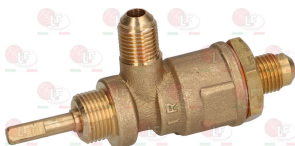

MAIRALI 07665409

1. **1348306 WATER INLET TAP**
   for Coffee machine (MAIRALI) ARIANNE - GIULIETTA
   PALANCA