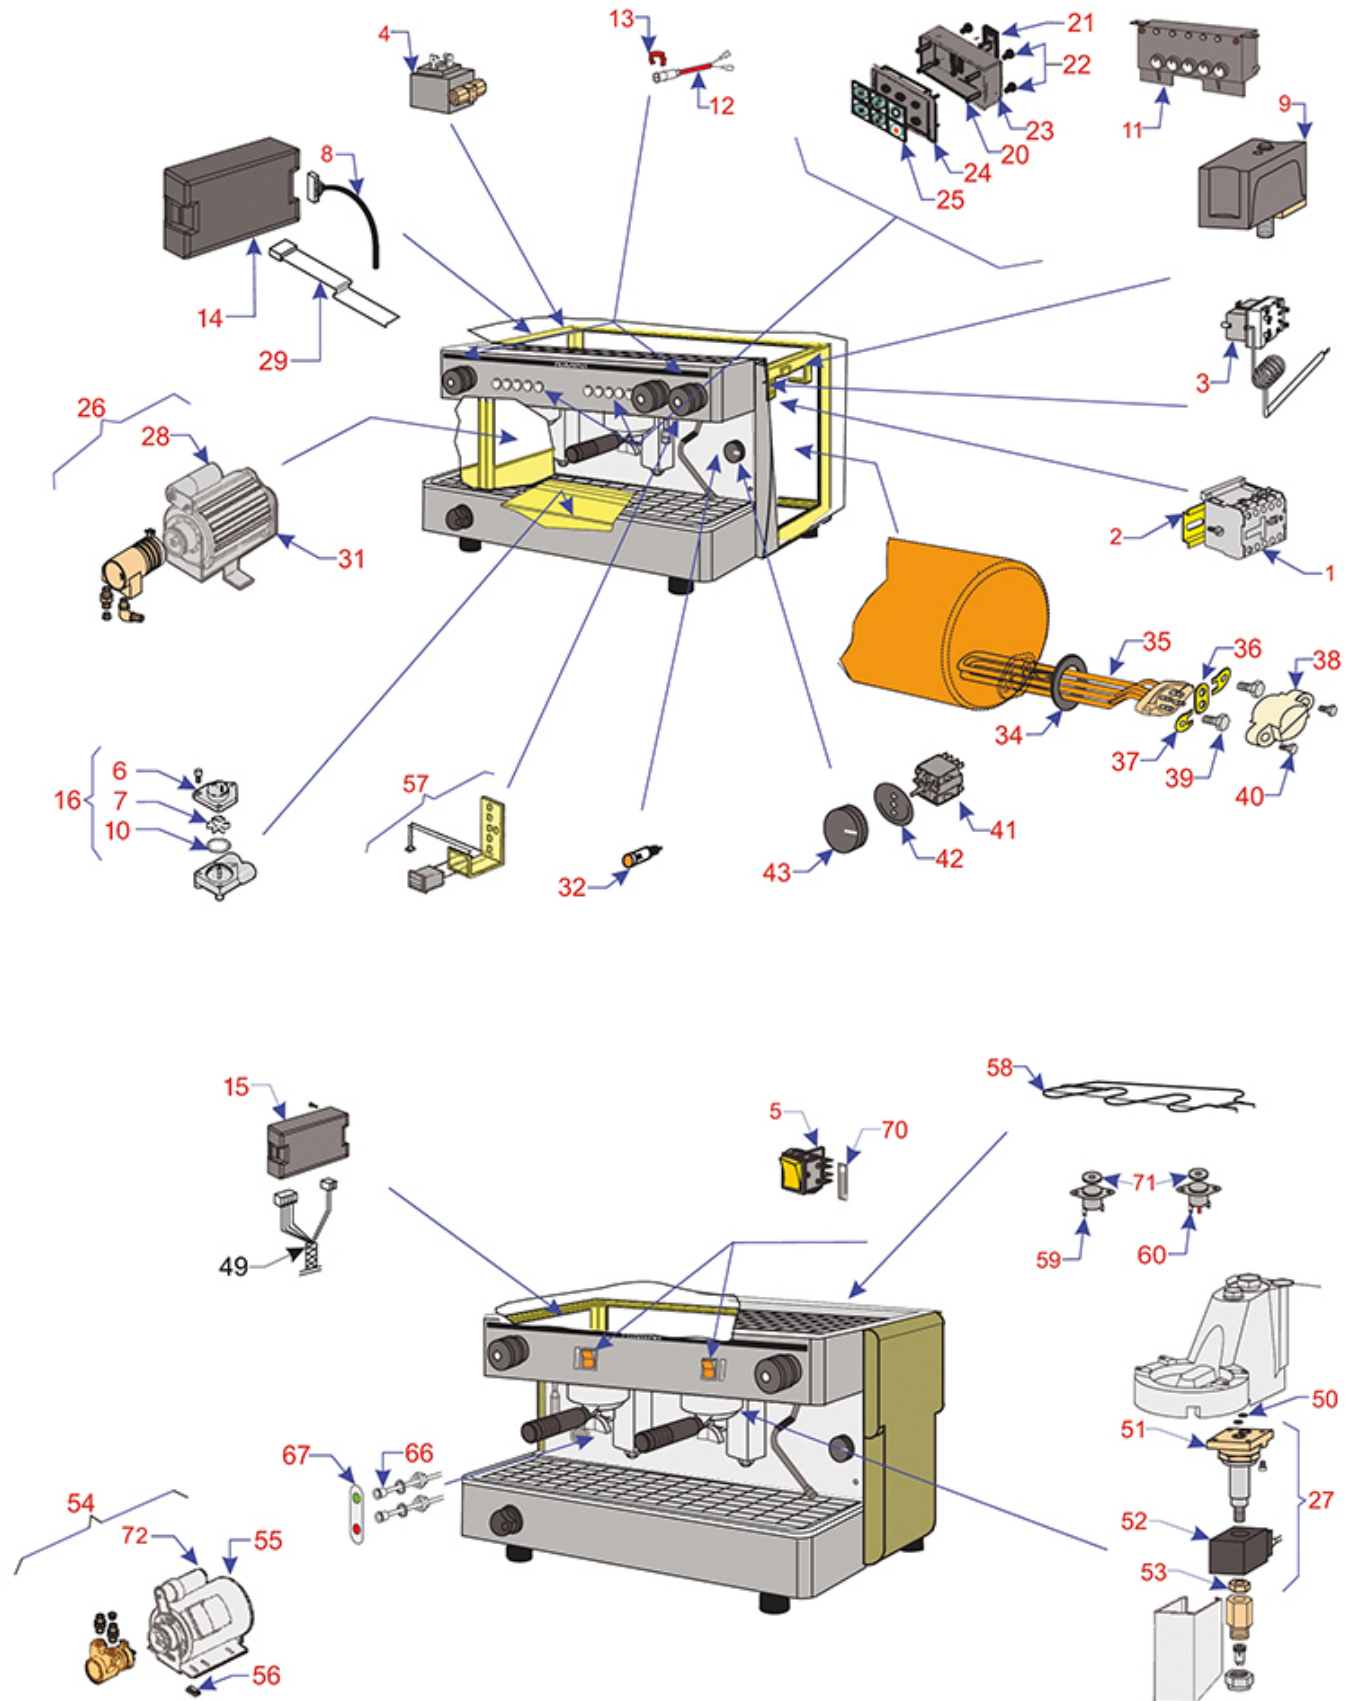

ELECTRICAL PARTS GIULIETTA

MAIRALI GIULIETTA

Positions without LF code no.: upon request

MAIRALI

Position	LF code no.	Description
3	1444509	THREE-PHASE THERMOSTAT 169°C
4	1120308	2-WAY SOLENOID VALVE SIRAI 230V 50Hz
5	3319035	ORANGE BIPOLAR SWITCH 16A 250V
6	3455333	COVER-HEAD FOR VOLUMETRIC FLOW METER LED
7	1455032	IMPELLER GICAR
9	1320531	PRESSURE SWITCH P302/6 3-POLES 30A
10	1186631	O-RING 02112 VITON
11	1319638	PUSH-BUTTON PANEL 5 BUTTONS
14	1054551	DOSER CONTROL BOX 1-2-3-4 GROUPS 230V
15	1341200	LEVEL REGULATOR 230V 50/60Hz 5A
16	1455067	VOLUMETRIC FLOW METER GICAR
24	1319065	PUSH-BUTTON PANEL 5 BUTTONS
25	1319064	PUSH-BUTTON PANEL MEMBRANE 6 BUTTONS
25	1319069	PUSH-BUTTON PANEL MEMBRANE 6 BUTTONS
27	1120476	3-WAY SOLENOID VALVE PARKER 230V 50/60Hz
28	3068006	CAPACITOR DUCATI ENERGIA 4μF
32	1221301	RED INDICATOR LAMP 250V
34	1186179	PTFE FLAT GASKET ø 57x43x3 mm
35	1755108	HEATING ELEMENT 3700W 220V
35	1755136	HEATING ELEMENT 3000W 230V
35	1755654	HEATING ELEMENT 2600W 110V
41	1319031	SELECTOR SWITCH 0-2 POSITIONS 16A 250V
43	1241430	KNOB ø 42 mm
50	1186612	O-RING 02025 VITON
51	1120339	3-WAY MECHANICAL COMPONENT PARKER
52	1120361	COIL PARKER YB09 220/230V 9W 50/60Hz
52	5037619	COIL PARKER YB09 115V 9W 50/60Hz
72	3068014	CAPACITOR DUCATI ENERGIA 8μF