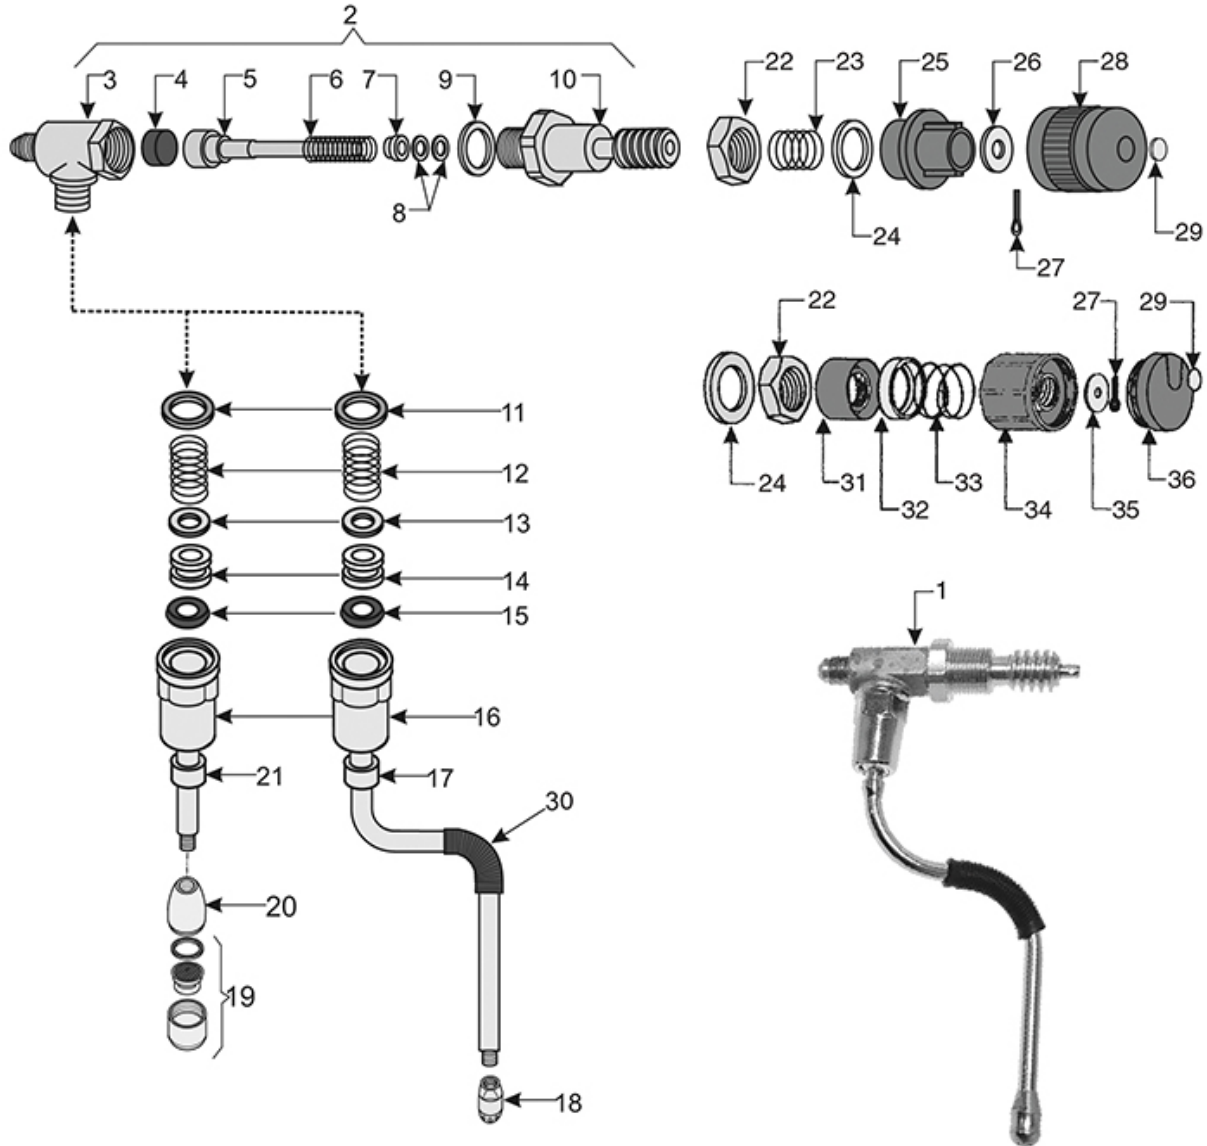

WATER/STEAM TAP ARIANNE-GIULIETTA

MAIRALI GIULIETTA-ARIANNE

0+100°C	---	100
0+100°C	---	101
---	---	102
0,60L 6 cups	---	103
0,70L 9 cups	---	104
1,10L 12 cups	---	105
---	---	106

INOX 18/10

0,20L 2 cups	200
0,30L 3 cups	201
0,45L 4 cups	202
0,60L 6 cups	203
0,70L 9 cups	204
1,10L 12 cups	205
---	206

INOX 18/10

0,10L 1 cup	300
---	301
0,35L 3 cups	302
0,60L 6 cups	303
1,00L 10 cups	304
1,50L 12 cups	305
---	306

INOX AISI 202

0,25L 2 cups	400
0,35L 3 cups	401
0,50L 4 cups	402
0,75L 6 cups	403
1,00L 10 cups	404
1,50L 13 cups	405
---	406

INOX 18/10