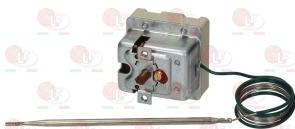

Suitable for:

MAIRALI

Suitable for:

Thermostats

1. **1444509 THREE-PHASE THERMOSTAT 169°C**
   with manual reset
   covered capillary 900 mm
   bulb $\varnothing$ 4x128 mm
   for Coffee machine (MAIRALI) ARIANNE - GIULIETTA
   PALANCA