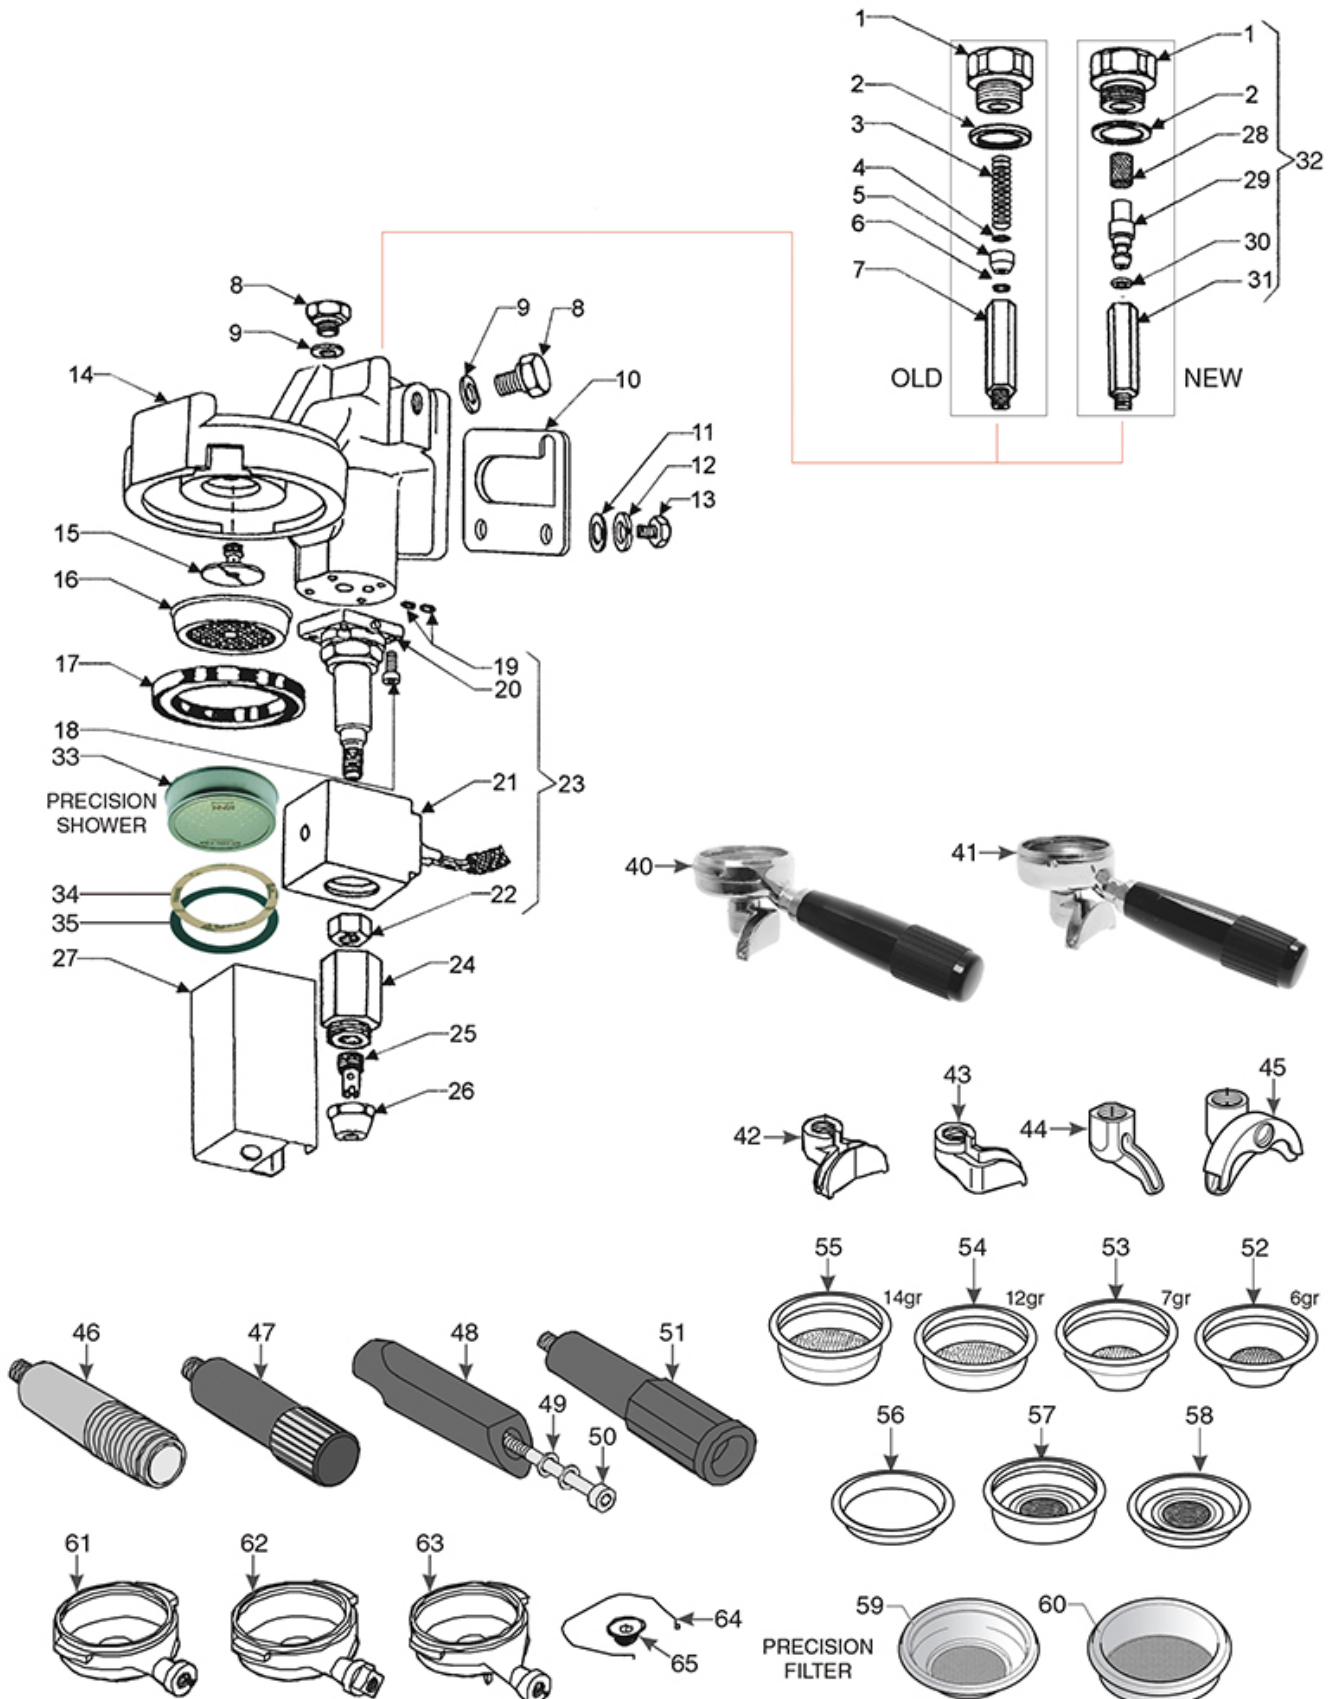

BREW GROUP GIULIETTA

MAIRALI GIULIETTA

MR0201

MAIRALI

Position	LF code no.	Description
1	5030808	CAP ø 3/8" FOR BREW GROUP
2	1186620	COPPER FLAT GASKET ø 22x17x1.5 mm
3	1250402	JET SPRING ø 7x28 mm
4	1160311	WATER FILTER ø 7 mm
5	1501531	NOZZLE ø 8 HOLE ø 0.7 mm
6	1186252	O-RING 0040-20 EPDM
7	1324052	SHORT PIN M8
9	1186262	COPPER FLAT GASKET ø 16x12x1.5 mm
10	1186172	COFFEE GROUP GASKET 80x72 mm
15	1501565	GROUP SPRAY NOZZLE ø 21 mm M5x1
16	1081016	SHOWER SCREEN ø 60 mm
16	1081116	SHOWER SCREEN ø 60 mm
16	1081216	SHOWER SCREEN ø 60 mm
16	1081516	SHOWER ø 60 mm
17	1186722	FILTER HOLDER GASKET ø 73x57x8 mm
17	1186723	FILTER HOLDER GASKET ø 73x57x8.5 mm
18	1455034	CYLINDER HEAD SCREW M4x10
19	1186612	O-RING 02025 VITON
20	1120339	3-WAY MECHANICAL COMPONENT PARKER
21	1120361	COIL PARKER YB09 220/230V 9W 50/60Hz
21	5037619	COIL PARKER YB09 115V 9W 50/60Hz
23	1120476	3-WAY SOLENOID VALVE PARKER 230V 50/60Hz
24	1349404	COUPLING DISCHARGE
25	1349405	DRAIN JET SWIRL
27	1201572	MANUAL SOLENOID COVER
28	1160507	WATER FILTER ø 8.5x15 mm
29	1501570	NOZZLE GROUP
30	1186514	O-RING 02015 SILICON
31	1324085	INJECTOR SUPPORT
33	1460201	PRECISION SHOWER SCREEN ø 60 mm
33	1460206	PRECISION SHOWER SCREEN ø 60 mm
34	1190001	PAPER SHIM ø 73x59x0.8 mm
35	1190002	RUBBER SHIM ø 73x59x1 mm EPDM
40	5057230	FILTER HOLDER ASSEMBLY 1 CUP FUTURMAT
41	5034110	FILTER HOLDER ASSEMBLY 2 CUPS FUTURMAT
44	1022501	SINGLE SPOUT ø 3/8"
44	1022503	STRAIGHT SINGLE SPOUT ø 3/8"
44	1022504	CLOSED SINGLE SPOUT ø 3/8"
44	5031337	1-CUP STRAIGHT SHORT SPOUT ø 3/8"
45	1022502	DOUBLE SPOUT ø 3/8"
45	1022521	LONG DOUBLE SPOUT ø 3/8"
45	1022523	ADJUSTABLE SHORT DOUBLE SPOUT ø 3/8"
47	1141011	HANDLE FOR FILTER HOLDER
48	1241482	FILTER HOLDER HANDLE
50	1528531	CYLINDER HEAD SCREW M8x80
51	1241483	FILTER HOLDER HANDLE M12
52	1160060	1 CUP FILTER 6 gr
53	1160062	1 CUP FILTER 7 gr
54	1160061	2 CUPS FILTER 12 gr
55	1160063	2 CUPS FILTER 14 gr
56	1160339	BLIND FILTER ø 70x17 mm
57	1160504	2 CUPS POD FILTER
58	1160503	1 CUP POD FILTER
59	1460100	PRECISION FILTER 1 CUP 6/8 g H24.5
59	1460101	PRECISION FILTER 1 CUP 7/9 g H26.5
60	1460102	PRECISION FILTER 2 CUPS 12/18 g H24.5
60	1460103	PRECISION FILTER 2 CUPS 14/20 g H26.5
60	1460104	PRECISION FILTER 2 CUPS 18/22 g H28,5
61	1165022	FILTER HOLDER COFFEE MACHINES
62	1165036	FILTER HOLDER COFFEE MACHINES
63	5055624	FILTER HOLDER FUTURMAT COFFEE MACHINES
64	1250101	FILTER BLOCKING SPRING ø 1,00 mm INOX