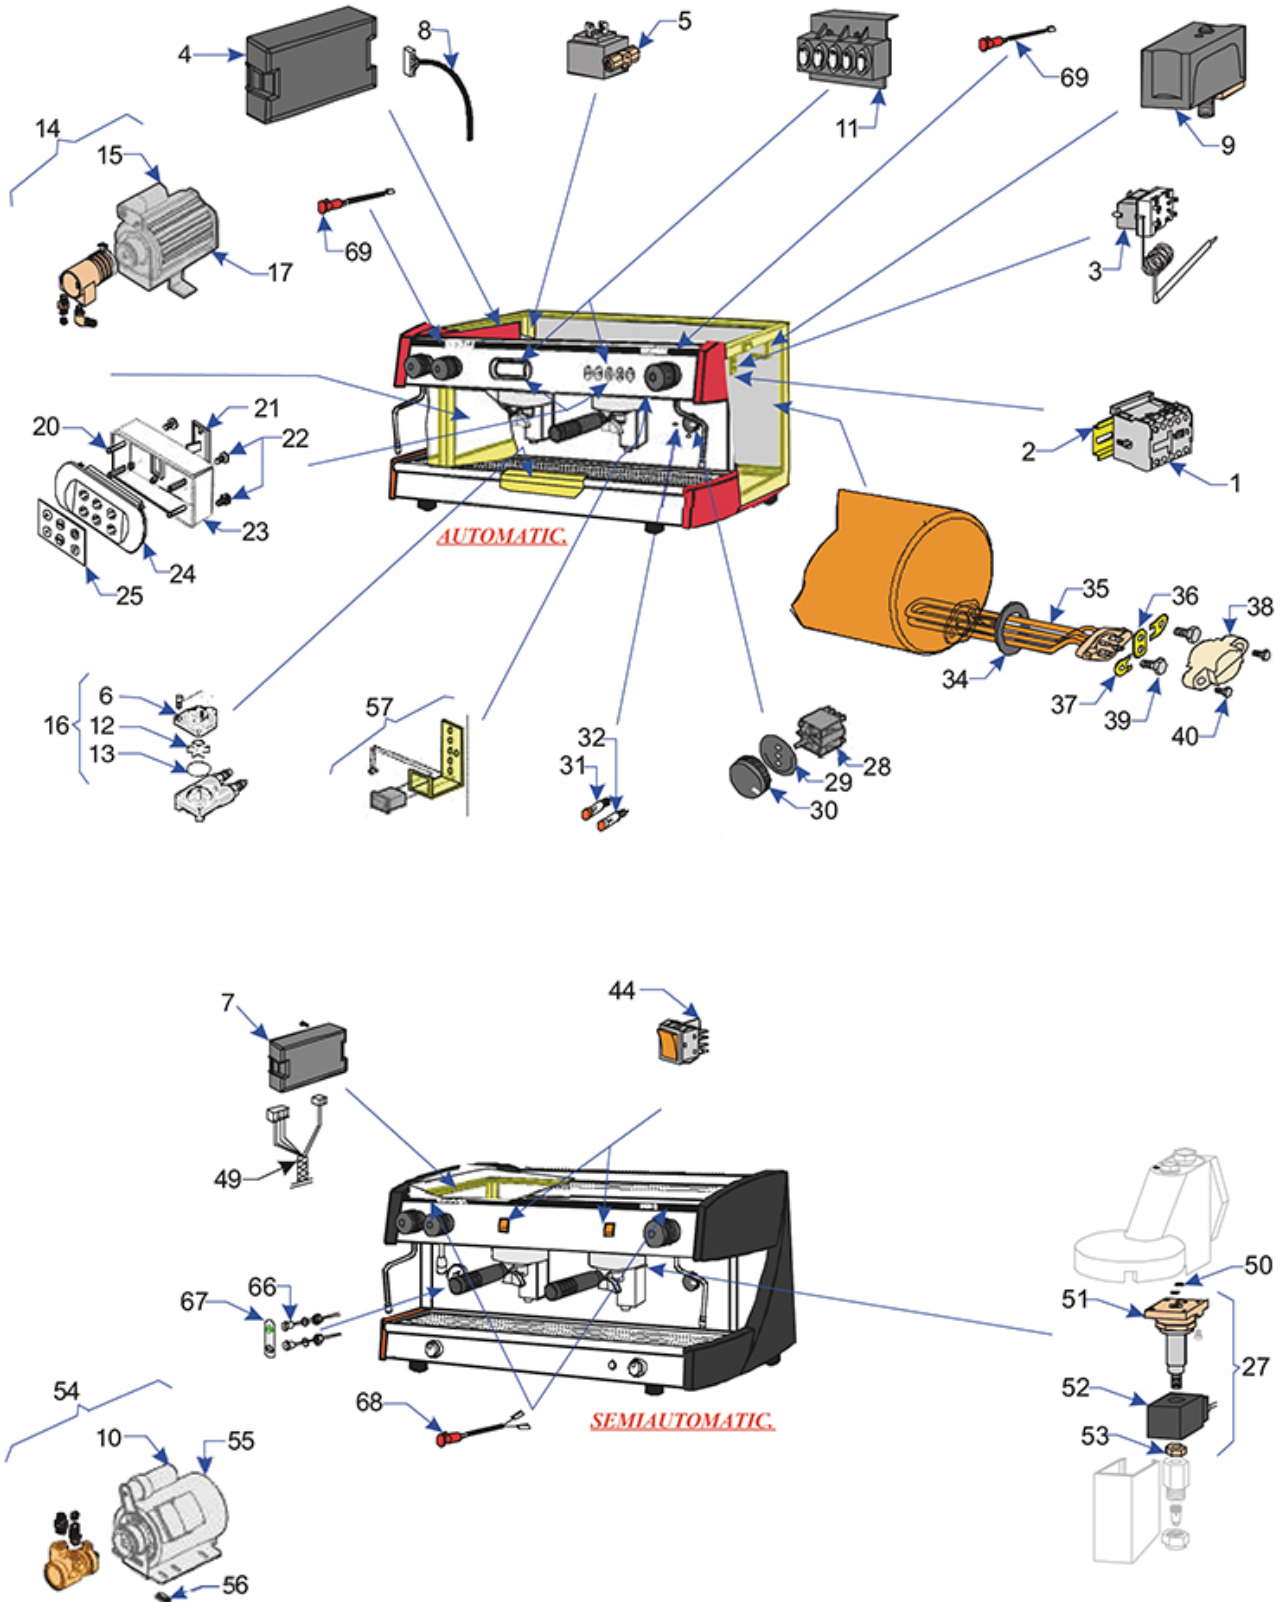

ELECTRICAL PARTS ARIANNE

MAIRALI ARIANNE

MAIRALI

Position	LF code no.	Description
3	1444509	THREE-PHASE THERMOSTAT 169°C
4	1054551	DOSER CONTROL BOX 1-2-3-4 GROUPS 230V
5	1120308	2-WAY SOLENOID VALVE SIRAI 230V 50Hz
6	3455333	COVER-HEAD FOR VOLUMETRIC FLOW METER LED
7	1341200	LEVEL REGULATOR 230V 50/60Hz 5A
9	1320531	PRESSURE SWITCH P302/6 3-POLES 30A
10	3068014	CAPACITOR DUCATI ENERGIA 8µF
12	1455032	IMPELLER GICAR
13	1186631	O-RING 02112 VITON
15	3068006	CAPACITOR DUCATI ENERGIA 4µF
16	1455067	VOLUMETRIC FLOW METER GICAR
27	1120476	3-WAY SOLENOID VALVE PARKER 230V 50/60Hz
28	1319031	SELECTOR SWITCH 0-2 POSITIONS 16A 250V
30	1241430	KNOB ø 42 mm
32	1221302	ORANGE INDICATOR LAMP 250V
33	1221301	RED INDICATOR LAMP 250V
34	1186179	PTFE FLAT GASKET ø 57x43x3 mm
35	1755108	HEATING ELEMENT 3700W 220V
35	1755109	HEATING ELEMENT 5000W 220V
35	1755136	HEATING ELEMENT 3000W 230V
35	1755210	HEATING ELEMENT 3500W 230V
35	1755654	HEATING ELEMENT 2600W 110V
44	3319035	ORANGE BIPOLAR SWITCH 16A 250V
50	1186612	O-RING 02025 VITON
51	1120339	3-WAY MECHANICAL COMPONENT PARKER
52	1120361	COIL PARKER YB09 220/230V 9W 50/60Hz
52	5037619	COIL PARKER YB09 115V 9W 50/60Hz