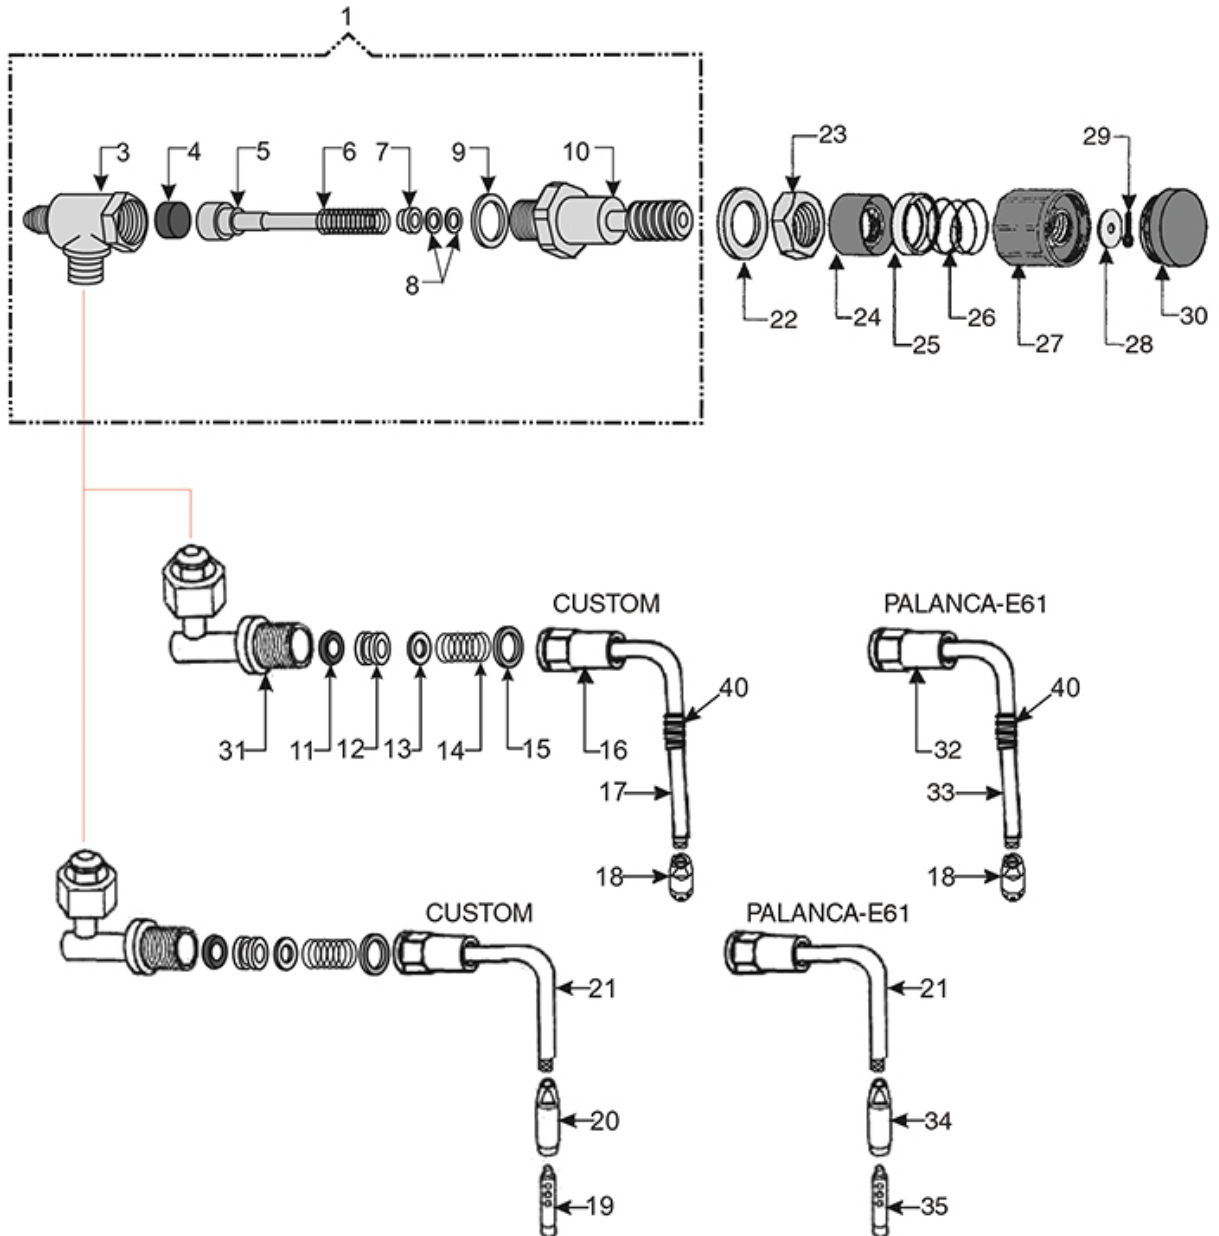

WATER/STEAM TAP PALANCA

MAIRALI PALANCA

...	100
...	101
...	102
0,60L 6 cups	103
0,70L 9 cups	104
1,10L 12 cups	105
...	106

INOX 18/10

0,20L 2 cups	200
0,30L 3 cups	201
0,45L 4 cups	202
0,60L 6 cups	203
0,70L 9 cups	204
1,10L 12 cups	205
...	206

INOX 18/10

0,10L 1 cup	300
...	301
0,35L 3 cups	302
0,60L 6 cups	303
1,00L 10 cups	304
1,50L 12 cups	305
...	306

INOX AISI 202

0,25L 2 cups	400
0,35L 3 cups	401
0,50L 4 cups	402
0,75L 6 cups	403
1,00L 10 cups	404
1,50L 13 cups	405
...	406

INOX 18/10