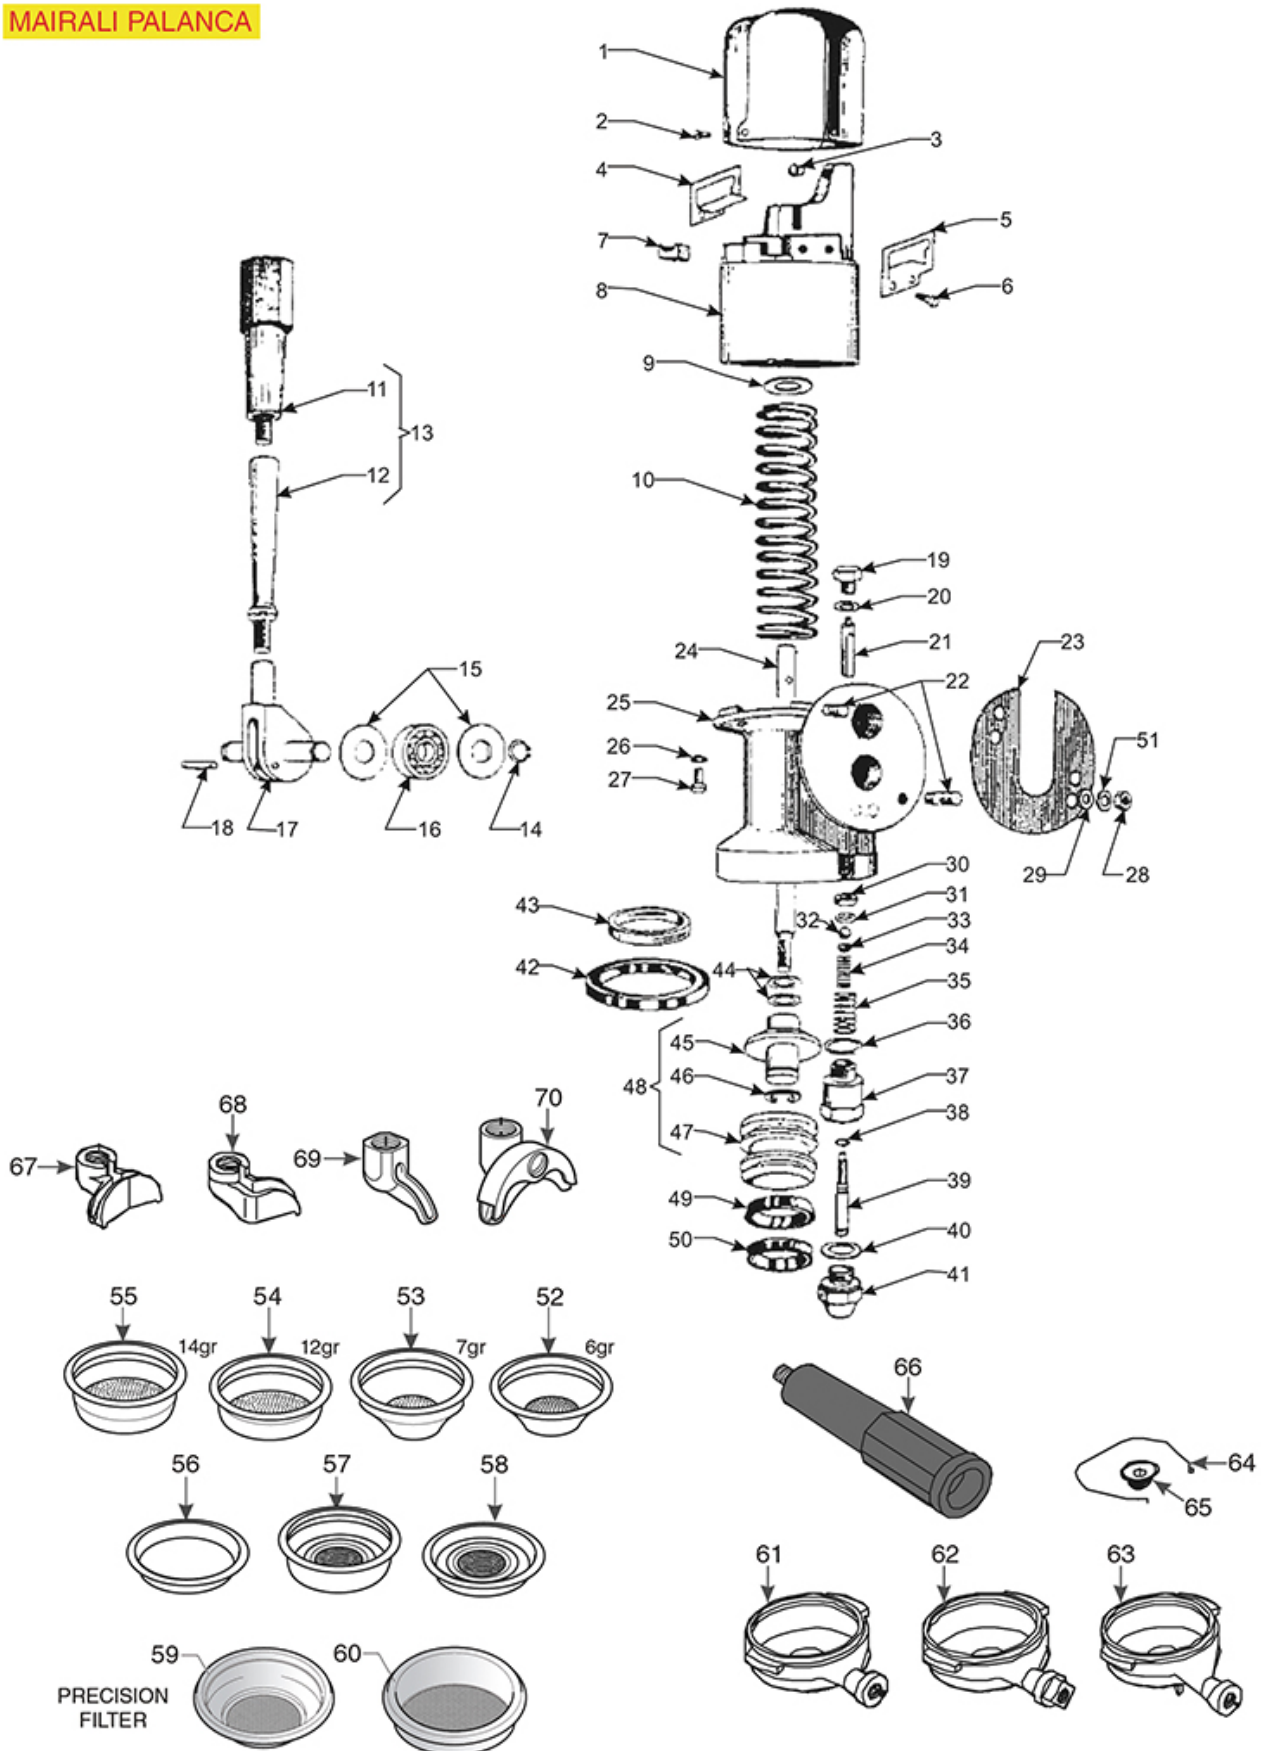

BREW GROUP PALANCA

MAIRALI PALANCA

MAIRALI

Position	LF code no.	Description
3	1186254	RUBBER SHOCK ABSORBER
7	1186258	RUBBER SHOCK ABSORBER
10	1250407	SPRING FOR LEVER GROUP
11	1241483	FILTER HOLDER HANDLE M12
16	1063906	BEARING 6203 ZZ NSK
23	1186259	COFFEE GROUP GASKET $\varnothing$ 86x1 mm
30	1186369	EPDM FLAT GASKET $\varnothing$ 15x5.5x4 mm
32	1323003	STAINLESS STEEL BALL $\varnothing$ 8 mm
34	1250112	SPRING $\varnothing$ 8x20 mm FOR BREW GROUP
35	1250160	PIN SPRING $\varnothing$ 14x23 mm
36	1186394	ASBESTOS FREE FLAT GASKET $\varnothing$ 22x17x2 mm
38	1186903	O-RING 02021 - RED SILICON
40	1186394	ASBESTOS FREE FLAT GASKET $\varnothing$ 22x17x2 mm
42	1186722	FILTER HOLDER GASKET $\varnothing$ 73x57x8 mm
42	1186723	FILTER HOLDER GASKET $\varnothing$ 73x57x8.5 mm
43	1081250	SHOWER SCREEN $\varnothing$ 57 mm
49	1186277	LIP SEAL $\varnothing$ 52x37x7.5 mm
50	1186816	LIP SEAL $\varnothing$ 50x38x7.5 mm
52	1160060	1 CUP FILTER 6 gr
53	1160062	1 CUP FILTER 7 gr
54	1160061	2 CUPS FILTER 12 gr
55	1160063	2 CUPS FILTER 14 gr
56	1160339	BLIND FILTER $\varnothing$ 70x17 mm
57	1160504	2 CUPS POD FILTER
58	1160503	1 CUP POD FILTER
59	1460100	PRECISION FILTER 1 CUP 6/8 g H24.5
59	1460101	PRECISION FILTER 1 CUP 7/9 g H26.5
60	1460102	PRECISION FILTER 2 CUPS 12/18 g H24.5
60	1460103	PRECISION FILTER 2 CUPS 14/20 g H26.5
60	1460104	PRECISION FILTER 2 CUPS 18/22 g H28,5
61	1165022	FILTER HOLDER COFFEE MACHINES
62	1165036	FILTER HOLDER COFFEE MACHINES
63	5055624	FILTER HOLDER FUTURMAT COFFEE MACHINES
64	1250101	FILTER BLOCKING SPRING $\varnothing$ 1,00 mm INOX
66	1241483	FILTER HOLDER HANDLE M12
69	1022501	SINGLE SPOUT $\varnothing$ 3/8"
69	1022503	STRAIGHT SINGLE SPOUT $\varnothing$ 3/8"
69	1022504	CLOSED SINGLE SPOUT $\varnothing$ 3/8"
69	5031337	1-CUP STRAIGHT SHORT SPOUT $\varnothing$ 3/8"
70	1022502	DOUBLE SPOUT $\varnothing$ 3/8"
70	1022521	LONG DOUBLE SPOUT $\varnothing$ 3/8"
70	1022523	ADJUSTABLE SHORT DOUBLE SPOUT $\varnothing$ 3/8"