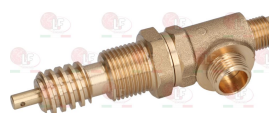

1348473 WATER TAP ASSEMBLY
for Coffee machine (MAIRALI) ARIANNE - GIULIETTA

MAIRALI 08205908

1349409 WATER/STEAM PIPE COUPLING
for Coffee machine (MAIRALI) PALANCA

MAIRALI 08216102

1348477 WATER/STEAM TAP
for Coffee machine (MAIRALI) ARIANNE - GIULIETTA
PALANCA