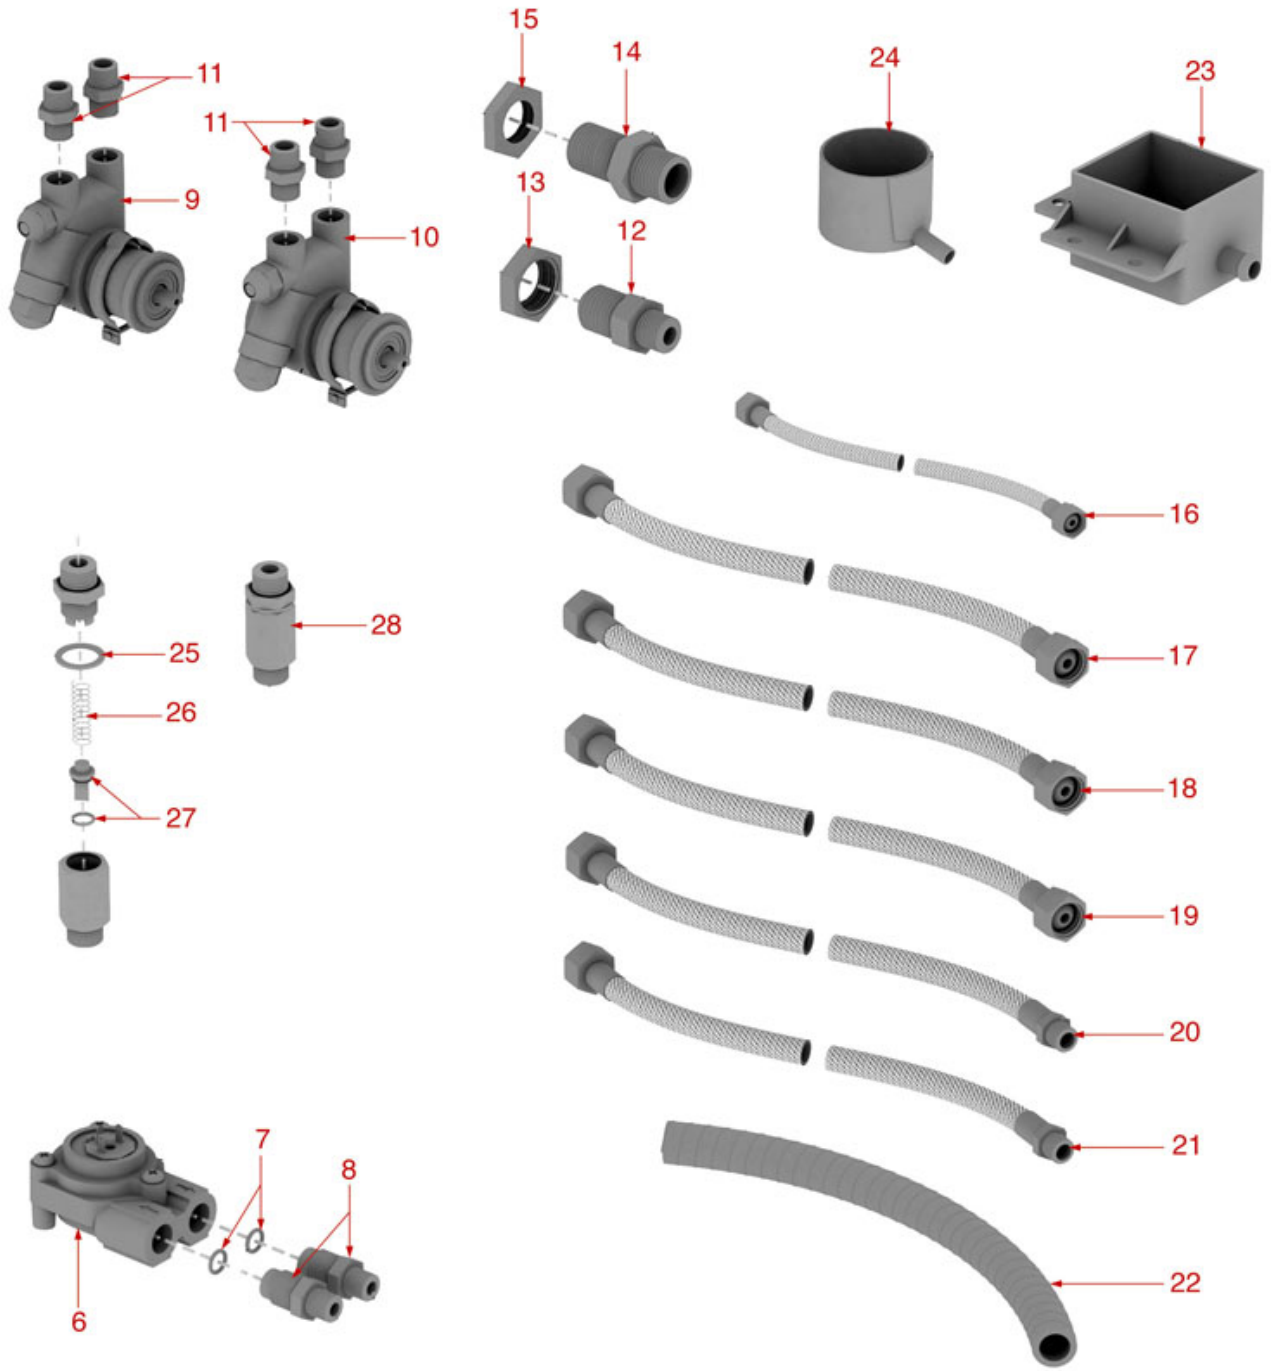

PRESSURE GAUGES AND HYDRAULIC PARTS

FZCS2501

Positions without LF code no.: upon request

FIORENZATO C.S.

| Position | LF code no. | Description |
|----------|-------------|---|
| 1 | 1245051 | PRESSURE GAUGE BOILER \varnothing 41 mm 0+3 bar |
| 2 | 1445555 | BOILER-PUMP PRESSURE GAUGE \varnothing 60 mm |
| 3 | 1445558 | BOILER-PUMP PRESSURE GAUGE \varnothing 63 mm |
| 4 | 1245554 | BOILER PRESSURE GAUGE \varnothing 52 mm 0+3 bar |
| 5 | 1245553 | PUMP PRESSURE GAUGE \varnothing 52 mm 0+16 bar |
| 6 | 1455067 | VOLUMETRIC FLOW METER GICAR |
| 7 | 1186612 | O-RING 02025 VITON |
| 11 | 1349100 | PUMP CONNECTION \varnothing 3/8" CONIC-3/8" STRAIGH |
| 12 | 1349112 | FITTING \varnothing 1/4"M-3/8"M |
| 13 | 1349522 | TAP FITTING \varnothing 3/8" |
| 14 | 1349103 | FITTING \varnothing 3/8"M-3/8"M |
| 17 | 1449705 | FLEX HOSE \varnothing 3/8" Fc x Fc 750 mm |
| 18 | 1449722 | FLEX HOSE \varnothing 3/8" Fc x Fc 500 mm |
| 22 | 1449672 | DRAIN PIPE ELISPIR \varnothing 16x23 mm - 5 m |
| 23 | 1527511 | DRAIN TUB |
| 24 | 1527042 | DRAIN TANK |
| 26 | 1250071 | NON-RETURN VALVE SPRING \varnothing 8x32 mm |
| 27 | 1523437 | NON-RETURN VALVE |
| 28 | 1523701 | NON-RETURN VALVE \varnothing 3/8"M-3/8"M |