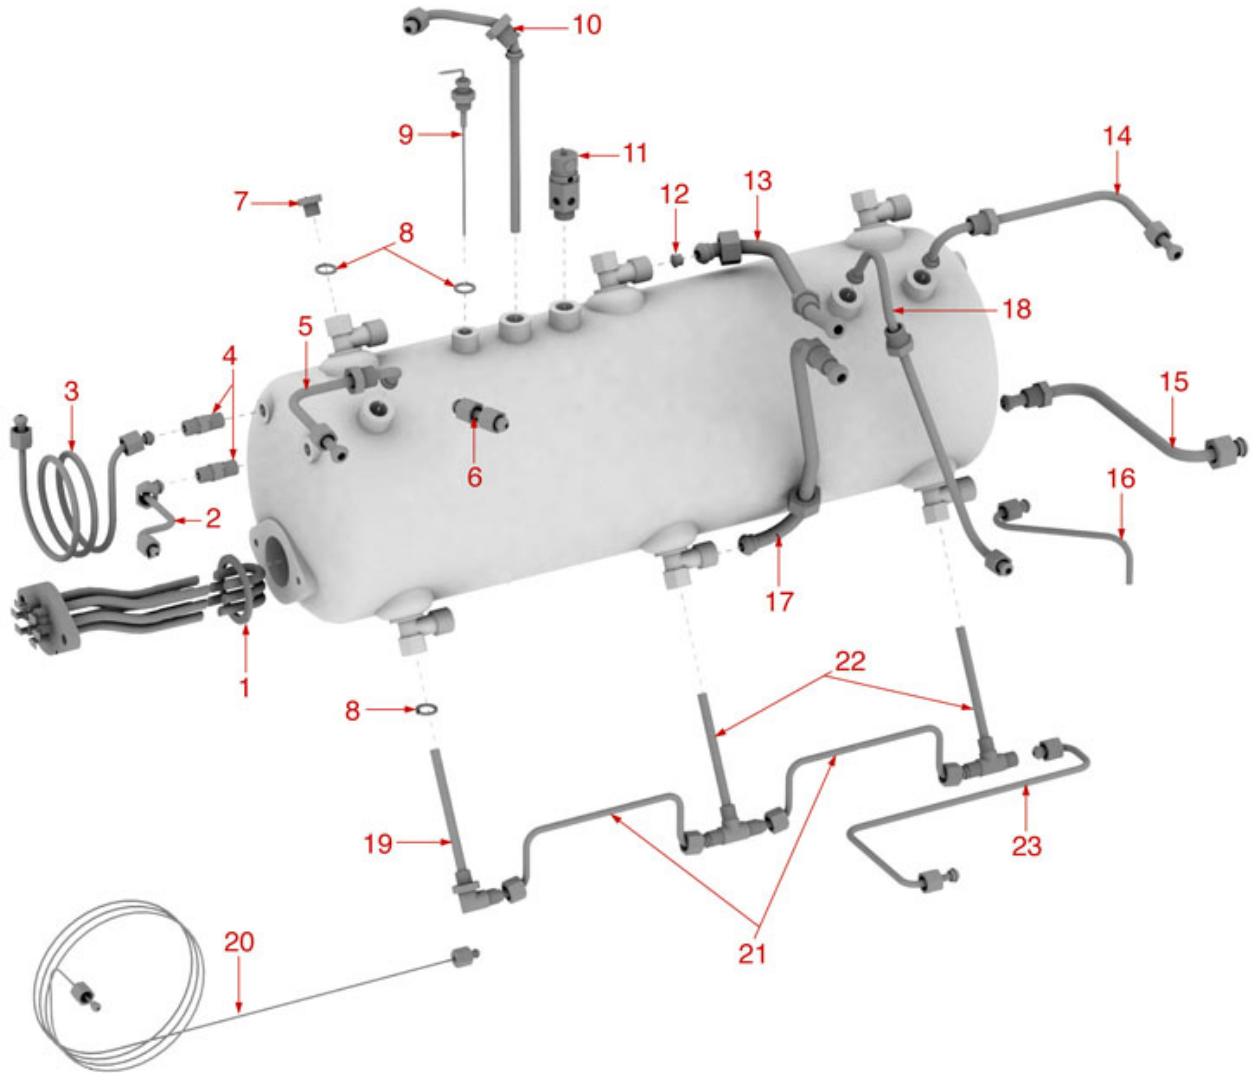

BOILER

24
1
DUCALE LEVETTA 1GR
DUCALE PULSANTE 1GR
DUCALE ELETTRONICA 1GR

26
1
DUCALE LEVETTA 3GR
DUCALE PULSANTE 3GR
DUCALE ELETTRONICA 3GR
FENICE ELETTRONICA 3GR
RIALTO PULSANTE 3GR
RIALTO ELETTRONICA 3GR
MURANO ELETTRONICA 3GR

25
1
DUCALE LEVETTA 2GR
DUCALE PULSANTE 2GR
DUCALE ELETTRONICA 2GR
FENICE PULSANTE 2GR-3GR
FENICE ELETTRONICA 2GR
RIALTO PULSANTE 2GR
RIALTO ELETTRONICA 2GR
MURANO ELETTRONICA 2GR

27
28
ACCADEMIA PULSANTE 2GR
ACCADEMIA ELETTRONICA 2GR