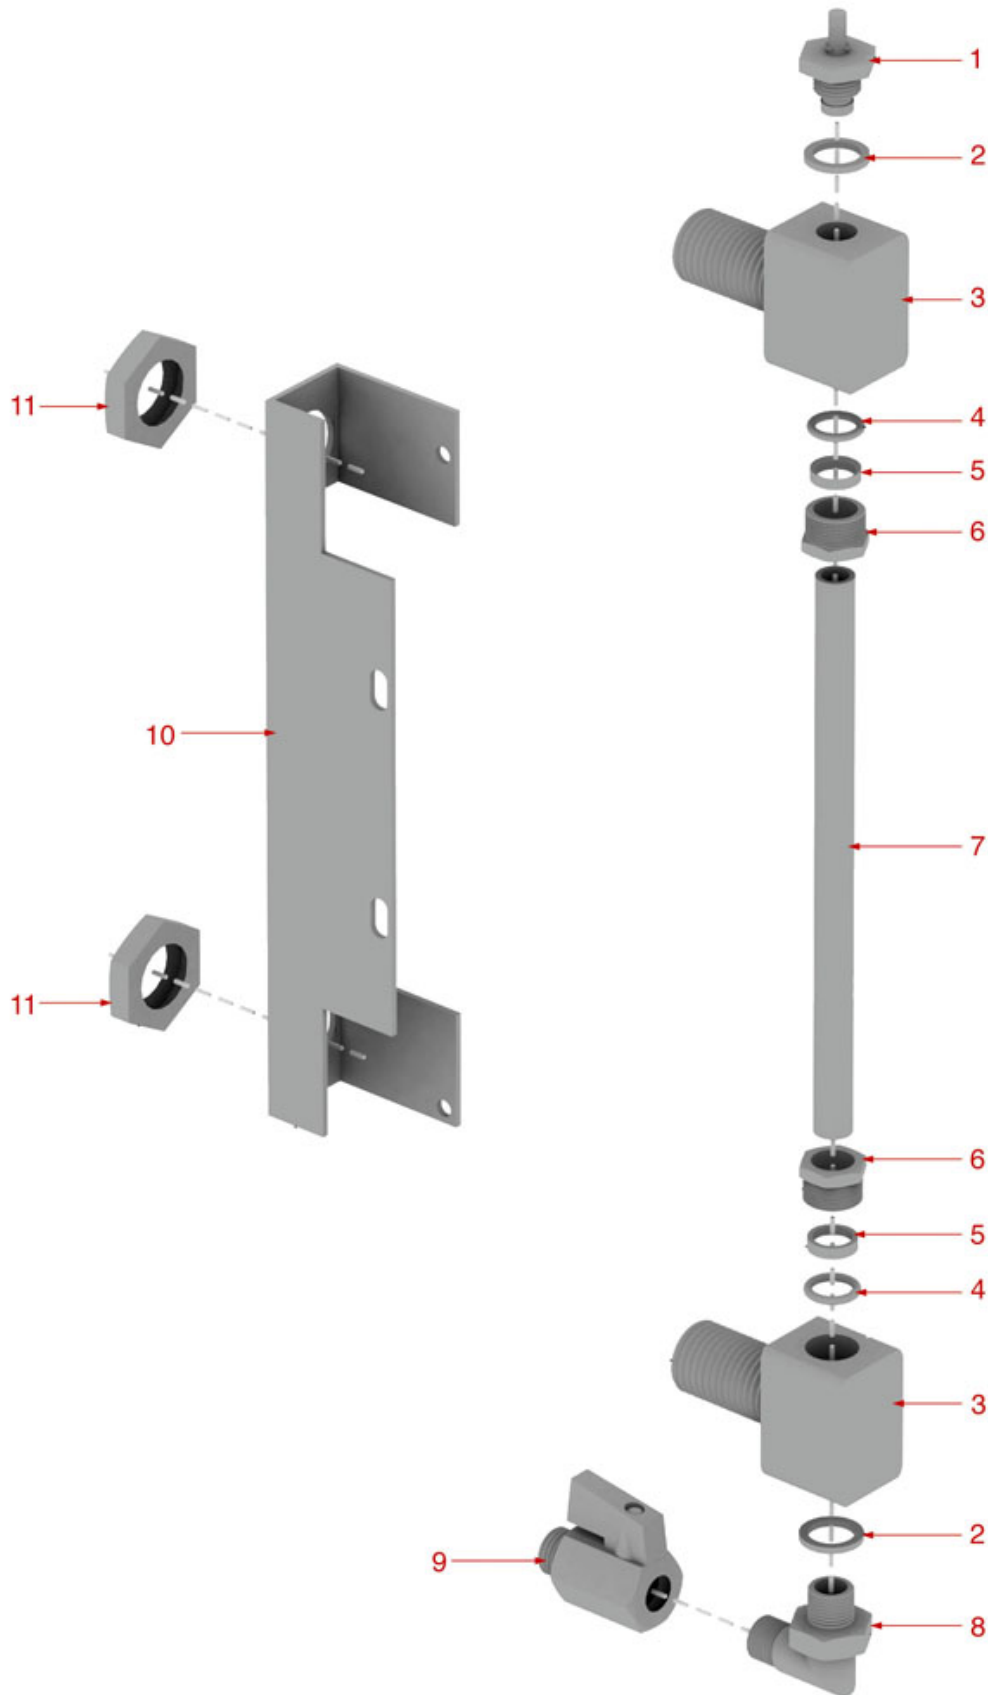

LEVEL

FZCS1501

Positions without LF code no.: upon request

FIorenzato C.S.

Position	LF code no.	Description
1	1523534	BOILER VALVE $\varnothing$ 1/4" M
2	1186404	PTFE FLAT GASKET $\varnothing$ 18x13x2 mm
4	1186318	O-RING 03043 EPDM
5	1186448	STUFFING GLAND RING $\varnothing$ 14.5x11.5x3.5 mm
7	1520511	LEVEL GLASS $\varnothing$ 11x170 mm
9	3526699	BALL VALVE $\varnothing$ 1/4" MF