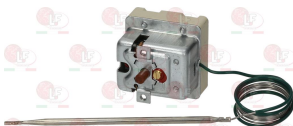

FIorenzato C.S. A1400032

Suitable for:

FIorenzato C.S.

Suitable for:

Tools

1505002 EXTRACTOR FOR FILTER S.STEEL WITH HOLE

FIorenzato C.S.

3394906 TELESCOPIC KIT \varnothing 30x165 mm
extension overall length 485 mm