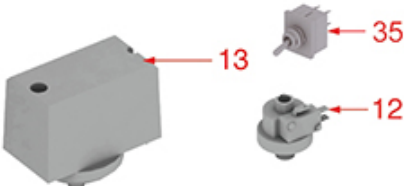

INLET TAPS

FZCS1001

FIorenzato C.S.

| Position | LF code no. | Description |
|----------|-------------|---|
| 1 | 1358001 | WATER INLET TAP |
| 2 | 1120279 | SOLENOID VALVE ODE 2 WAYS 110/120V 15VA |
| 2 | 1120331 | 2-WAY SOLENOID VALVE LUCIFER 240V 50Hz |
| 3 | 1186612 | O-RING 02025 VITON |
| 6 | 1523437 | NON-RETURN VALVE |
| 9 | 1186326 | PTFE FLAT GASKET \varnothing 22x16x2 mm |
| 12 | 1523412 | INLET VALVE |
| 18 | 1349102 | FITTING \varnothing 1/4"M-1/4"M |
| 21 | 1250073 | SPRING \varnothing 14.5x32 mm |
| 22 | 1186117 | PTFE FLAT GASKET \varnothing 26x21x2 mm |
| 23 | 1523453 | COMPLETE DRAIN VALVE |
| 24 | 1186326 | PTFE FLAT GASKET \varnothing 22x16x2 mm |
| 25 | 1250071 | NON-RETURN VALVE SPRING \varnothing 8x32 mm |
| 26 | 1523437 | NON-RETURN VALVE |
| 27 | 1186118 | PTFE FLAT GASKET \varnothing 26x19x2 mm |
| 29 | 1523412 | INLET VALVE |

LEVEL

FZCS1501

Positions without LF code no.: upon request

FIorenzato C.S.

| Position | LF code no. | Description |
|----------|-------------|--|
| 1 | 1523534 | BOILER VALVE \varnothing 1/4" M |
| 2 | 1186404 | PTFE FLAT GASKET \varnothing 18x13x2 mm |
| 4 | 1186318 | O-RING 03043 EPDM |
| 5 | 1186448 | STUFFING GLAND RING \varnothing 14.5x11.5x3.5 mm |
| 7 | 1520511 | LEVEL GLASS \varnothing 11x170 mm |
| 9 | 3526699 | BALL VALVE \varnothing 1/4" MF |

ELECTRICAL PARTS

5
 DUCALE LEVETTA 1GR
 DUCALE PULSANTE 1GR
 DUCALE ELETTRONICA 1GR
 ACCADEMIA PULSANTE 2GR
 ACCADEMIA ELETTRONICA 2GR

6
 DUCALE LEVETTA 2GR-3GR
 DUCALE PULSANTE 2GR-3GR
 DUCALE ELETTRONICA 2GR-3GR
 FENICE PULSANTE 2GR-3GR
 FENICE ELETTRONICA 2GR-3GR
 RIALTO PULSANTE 2GR-3GR
 RIALTO ELETTRONICA 2GR-3GR
 MURANO ELETTRONICA 2GR-3GR