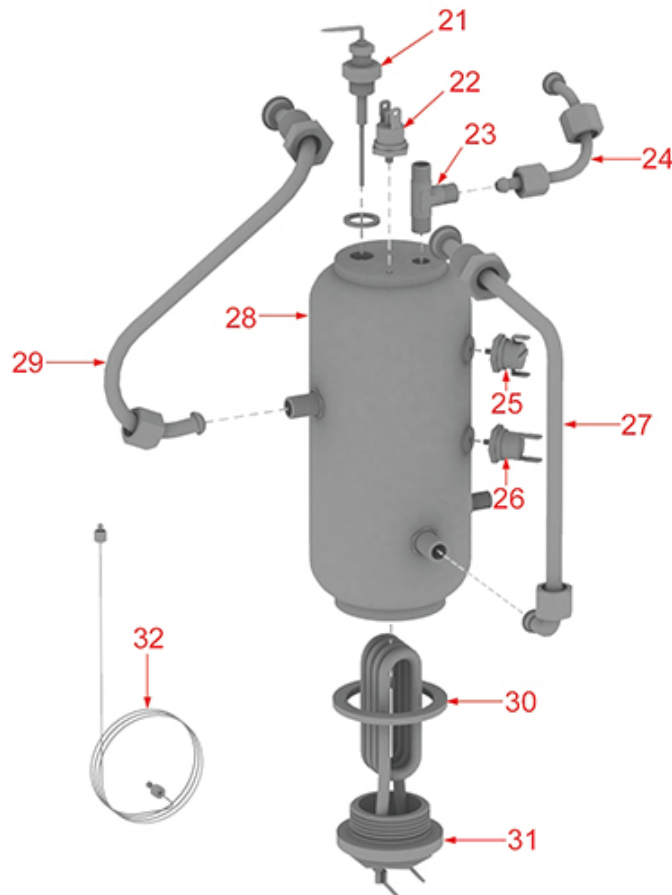

BOILER

BRICOLETTA-VOLANTE

COLOMBINA