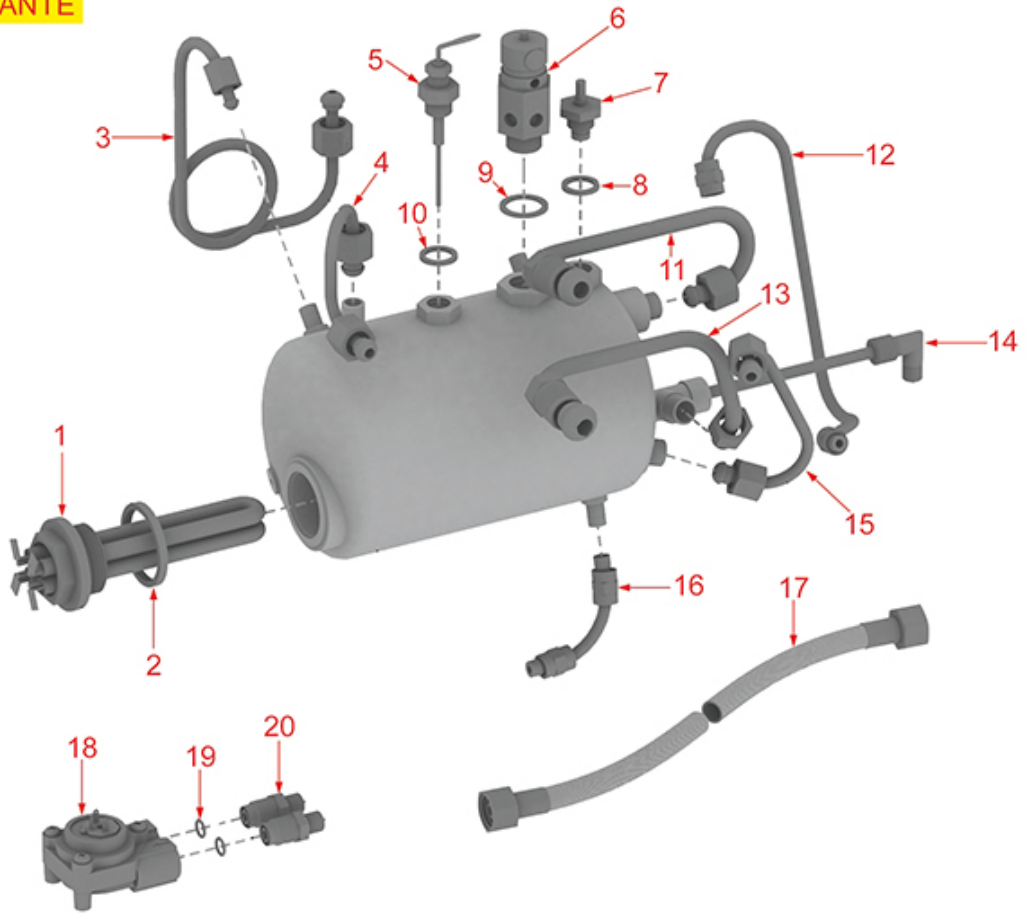

BOILER

BRICOLETTA-VOLANTE