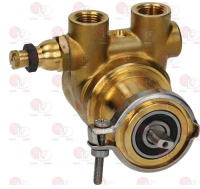

1168011 STAINLESS STEEL CLAMP FOR FLANGE PUMP

FIorenzato C.S.

Suitable for:

1330101 ROTARY VANE PUMP ROTOFLOW \varnothing 3/8" NPT
 flange connection
 flowrate 100 L/h
 with balanced by-pass
 fitting \varnothing 3/8" conical NPT
 N.S.F. approved
 PUMP VERSION ECO-BRASS
 BRASS CW510L LEAD \leq 0.2%

FIorenzato C.S.

1168011 STAINLESS STEEL CLAMP FOR FLANGE PUMP

FIorenzato C.S.

1330102 ROTARY VANE PUMP ROTOFLOW \varnothing 3/8" NPT
 flange connection
 flowrate 200 L/h
 with balanced by-pass
 fitting \varnothing 3/8" conical NPT
 N.S.F. approved
 PUMP VERSION ECO-BRASS
 BRASS CW510L LEAD \leq 0.2%