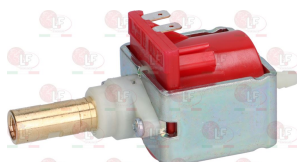

FIorenzato C.S. A1900044

1122735 VIBRATORY PUMP EX5 48W 230V 50Hz
fittings \varnothing 1/8" - \varnothing 6 mm
pressure max 15 bar
water temperature max 20°C
integrated diode (1N 4007P)
lead connector 6.3x0.8 mm