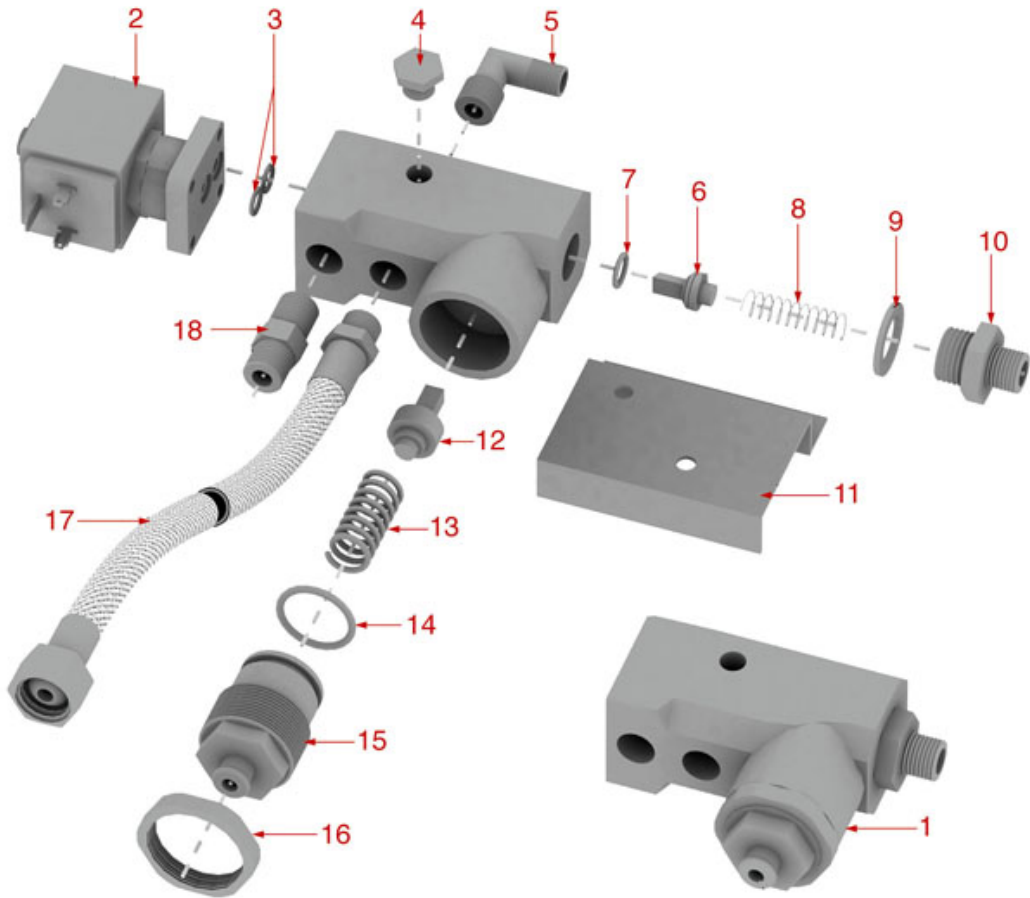

INLET TAPS

FZCS1001

FIorenzato C.S.

Position	LF code no.	Description
1	1358001	WATER INLET TAP
2	1120279	SOLENOID VALVE ODE 2 WAYS 110/120V 15VA
2	1120331	2-WAY SOLENOID VALVE LUCIFER 240V 50Hz
3	1186612	O-RING 02025 VITON
6	1523437	NON-RETURN VALVE
9	1186326	PTFE FLAT GASKET $\varnothing$ 22x16x2 mm
12	1523412	INLET VALVE
18	1349102	FITTING $\varnothing$ 1/4"M-1/4"M
21	1250073	SPRING $\varnothing$ 14.5x32 mm
22	1186117	PTFE FLAT GASKET $\varnothing$ 26x21x2 mm
23	1523453	COMPLETE DRAIN VALVE
24	1186326	PTFE FLAT GASKET $\varnothing$ 22x16x2 mm
25	1250071	NON-RETURN VALVE SPRING $\varnothing$ 8x32 mm
26	1523437	NON-RETURN VALVE
27	1186118	PTFE FLAT GASKET $\varnothing$ 26x19x2 mm
29	1523412	INLET VALVE