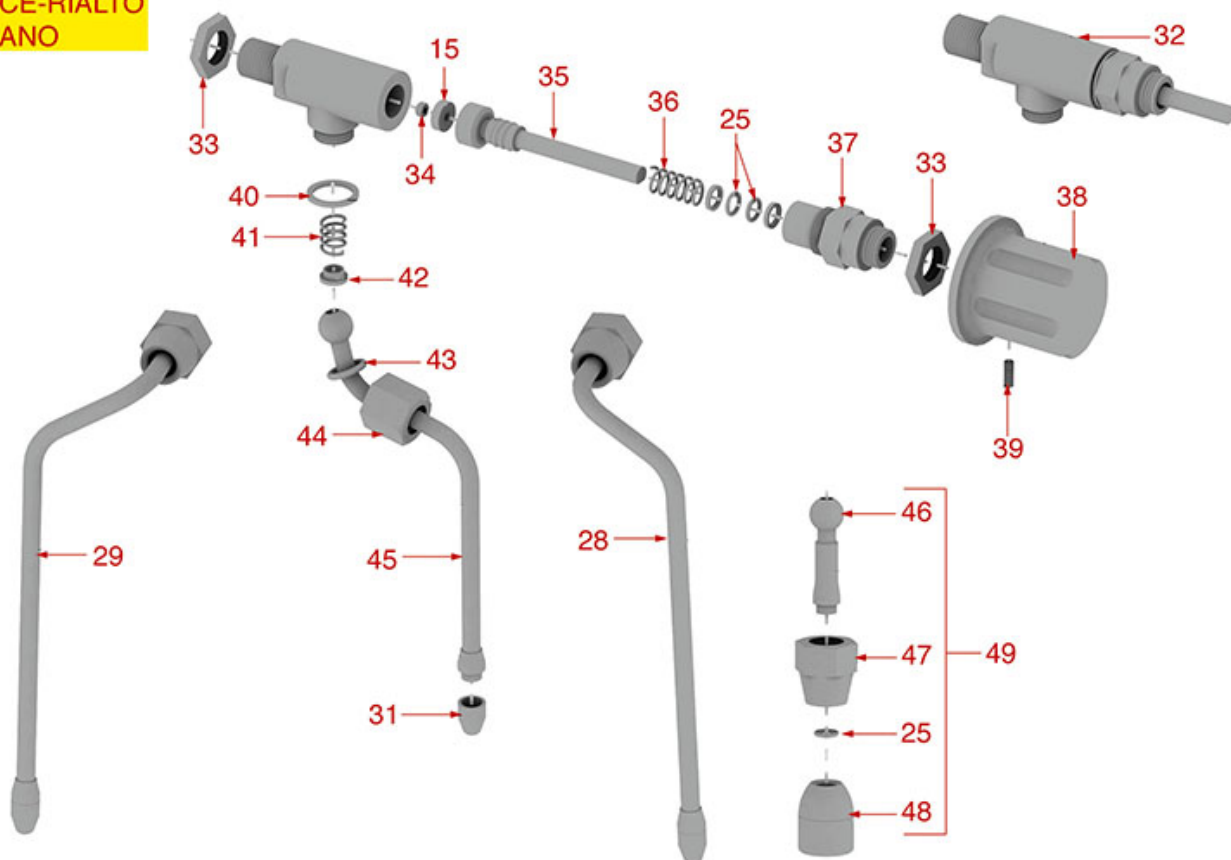

FENICE-RIALTO MURANO