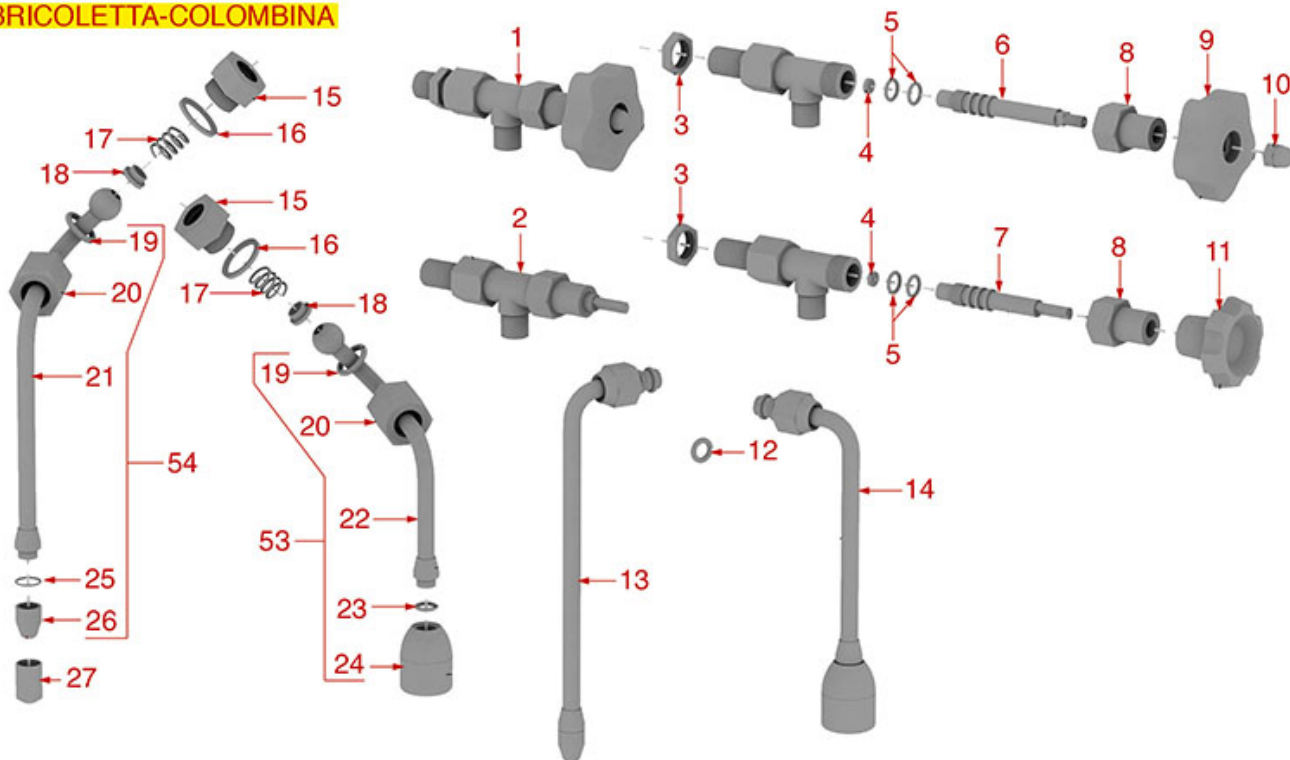

WATER/STEAM TAPS 2

BRICOLETTA-COLOMBINA