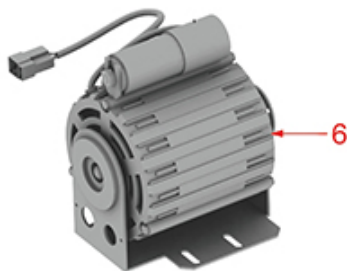

INLET TAPS

FZCS1001

FIorenzato C.S.

| Position | LF code no. | Description |
|----------|-------------|---|
| 1 | 1358001 | WATER INLET TAP |
| 2 | 1120279 | SOLENOID VALVE ODE 2 WAYS 110/120V 15VA |
| 2 | 1120331 | 2-WAY SOLENOID VALVE LUCIFER 240V 50Hz |
| 3 | 1186612 | O-RING 02025 VITON |
| 6 | 1523437 | NON-RETURN VALVE |
| 9 | 1186326 | PTFE FLAT GASKET \varnothing 22x16x2 mm |
| 12 | 1523412 | INLET VALVE |
| 18 | 1349102 | FITTING \varnothing 1/4"M-1/4"M |
| 21 | 1250073 | SPRING \varnothing 14.5x32 mm |
| 22 | 1186117 | PTFE FLAT GASKET \varnothing 26x21x2 mm |
| 23 | 1523453 | COMPLETE DRAIN VALVE |
| 24 | 1186326 | PTFE FLAT GASKET \varnothing 22x16x2 mm |
| 25 | 1250071 | NON-RETURN VALVE SPRING \varnothing 8x32 mm |
| 26 | 1523437 | NON-RETURN VALVE |
| 27 | 1186118 | PTFE FLAT GASKET \varnothing 26x19x2 mm |
| 29 | 1523412 | INLET VALVE |

LEVEL

FZCS1501

Positions without LF code no.: upon request

FIorenzato C.S.

| Position | LF code no. | Description |
|----------|-------------|--|
| 1 | 1523534 | BOILER VALVE \varnothing 1/4" M |
| 2 | 1186404 | PTFE FLAT GASKET \varnothing 18x13x2 mm |
| 4 | 1186318 | O-RING 03043 EPDM |
| 5 | 1186448 | STUFFING GLAND RING \varnothing 14.5x11.5x3.5 mm |
| 7 | 1520511 | LEVEL GLASS \varnothing 11x170 mm |
| 9 | 3526699 | BALL VALVE \varnothing 1/4" MF |

ELECTRICAL PARTS

5
 DUCALE LEVETTA 1GR
 DUCALE PULSANTE 1GR
 DUCALE ELETTRONICA 1GR
 ACCADEMIA PULSANTE 2GR
 ACCADEMIA ELETTRONICA 2GR

6
 DUCALE LEVETTA 2GR-3GR
 DUCALE PULSANTE 2GR-3GR
 DUCALE ELETTRONICA 2GR-3GR
 FENICE PULSANTE 2GR-3GR
 FENICE ELETTRONICA 2GR-3GR
 RIALTO PULSANTE 2GR-3GR
 RIALTO ELETTRONICA 2GR-3GR
 MURANO ELETTRONICA 2GR-3GR