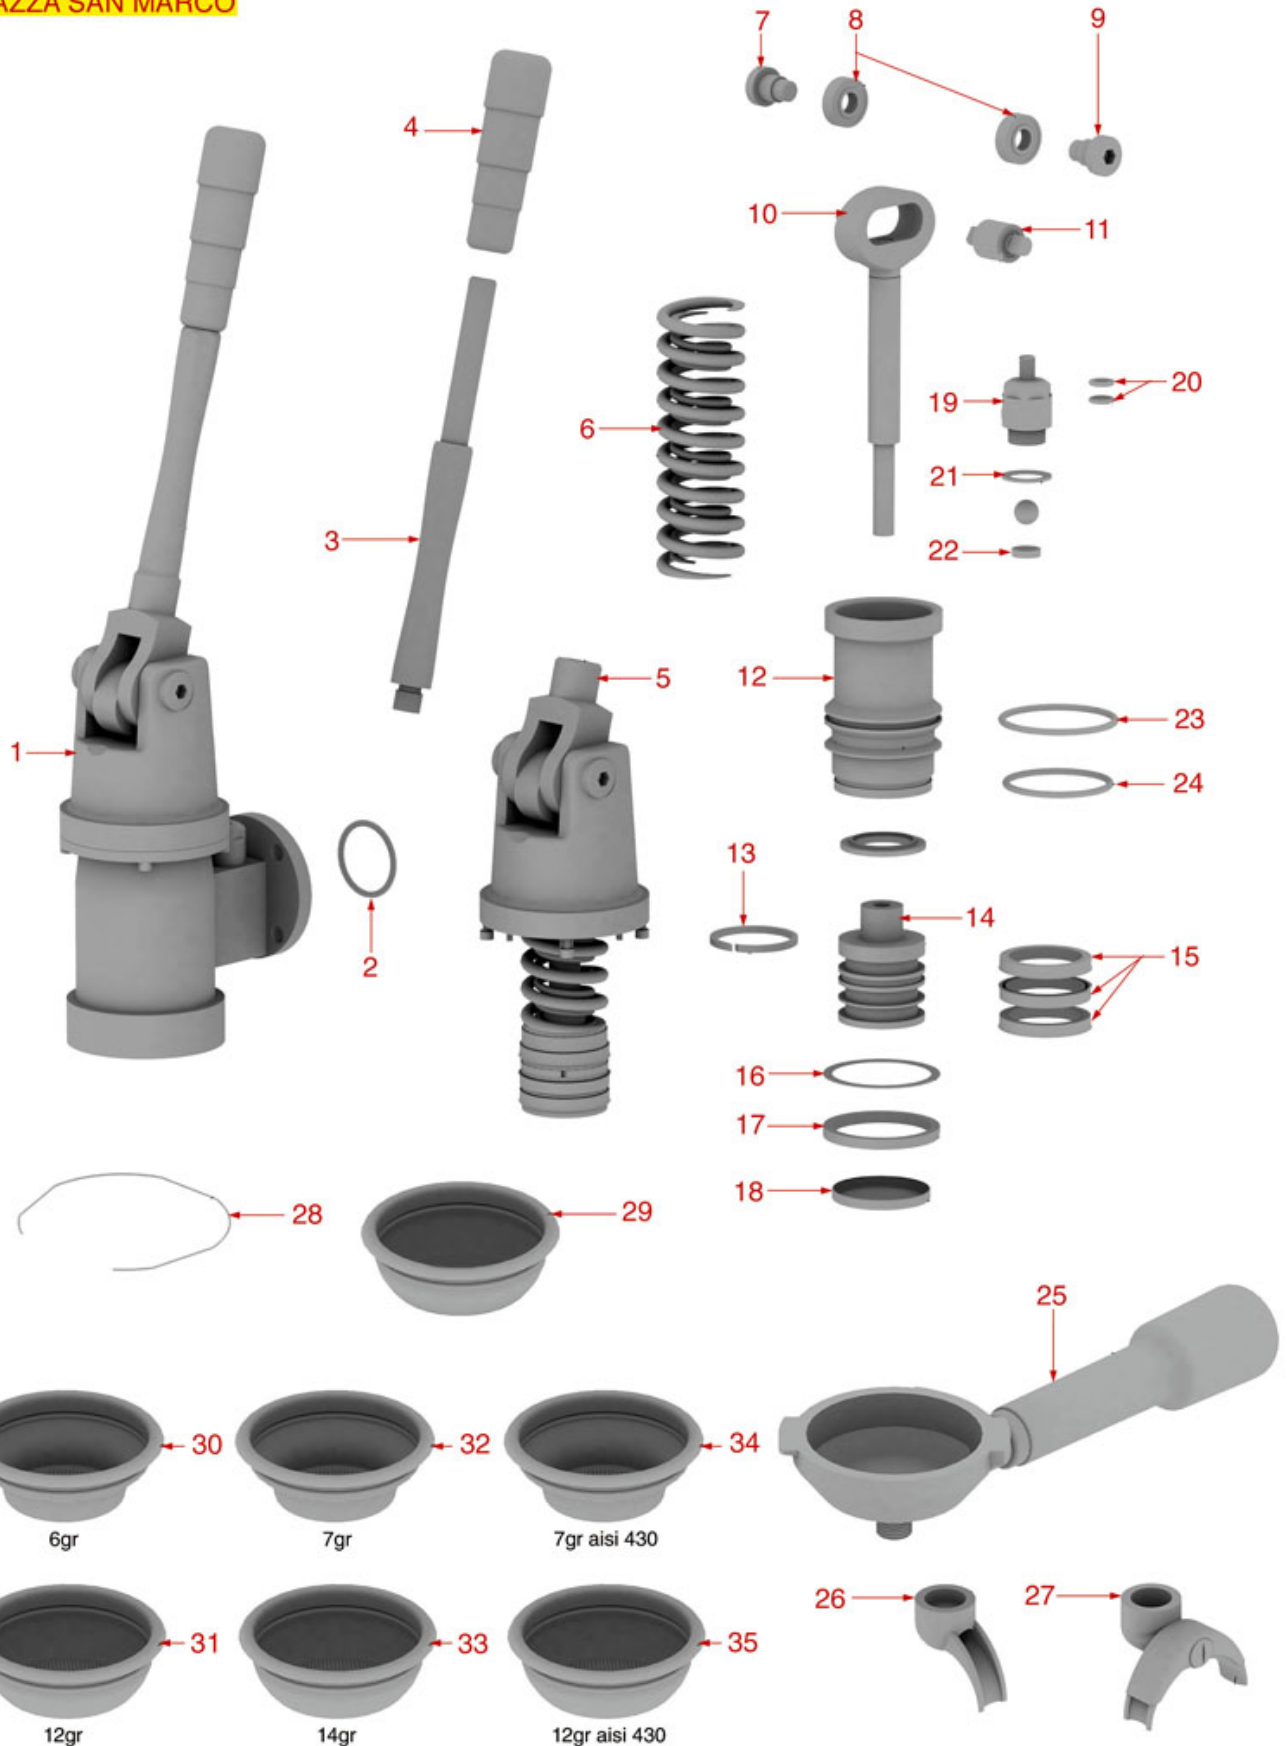

LEVER BREW GROUP

PIAZZA SAN MARCO

FZCS0201

Positions without LF code no.: upon request

FIorenzato C.S.

Position	LF code no.	Description
2	1186798	O-RING 0146 VITON
6	1250113	LEVER GROUP SPRING PAIR
8	1199062	BEARING 6001 ZZ NSK
13	1186800	FLAT GASKET $\varnothing$ 50x44x4 mm PTFE
15	1186197	LIP SEAL $\varnothing$ 52x40x7 mm
16	1190021	PAPER SEAL $\varnothing$ 66x58x0.8 mm
17	1186656	FILTER HOLDER GASKET $\varnothing$ 67x56x6 mm
18	1081003	SHOWER SCREEN $\varnothing$ 57.5 mm
20	1186612	O-RING 02025 VITON
21	1186731	PTFE FLAT GASKET $\varnothing$ 24x19x2 mm
22	1523404	NON-RETURN VALVE
23	1186199	O-RING 0162 EPDM
24	1186799	GASKET O-RING 04225 EPDM
25	5058712	FILTER HOLDER ASSEMBLY FIorenzato C.S
26	1022501	SINGLE SPOUT $\varnothing$ 3/8"
27	1022502	DOUBLE SPOUT $\varnothing$ 3/8"
28	1250101	FILTER BLOCKING SPRING $\varnothing$ 1,00 mm INOX
29	1160339	BLIND FILTER
30	1160251	1 CUP FILTER 6 g
31	1160252	FILTER 2-CUP 12 g
32	1160335	1 CUP FILTER 7 g
33	1160337	FILTER 2-CUP 14 g
34	1160281	1-CUP FILTER 7 gr - BASIC QUALITY
35	1160282	FILTER 2-CUP 14 g - COST EFFECTIVE