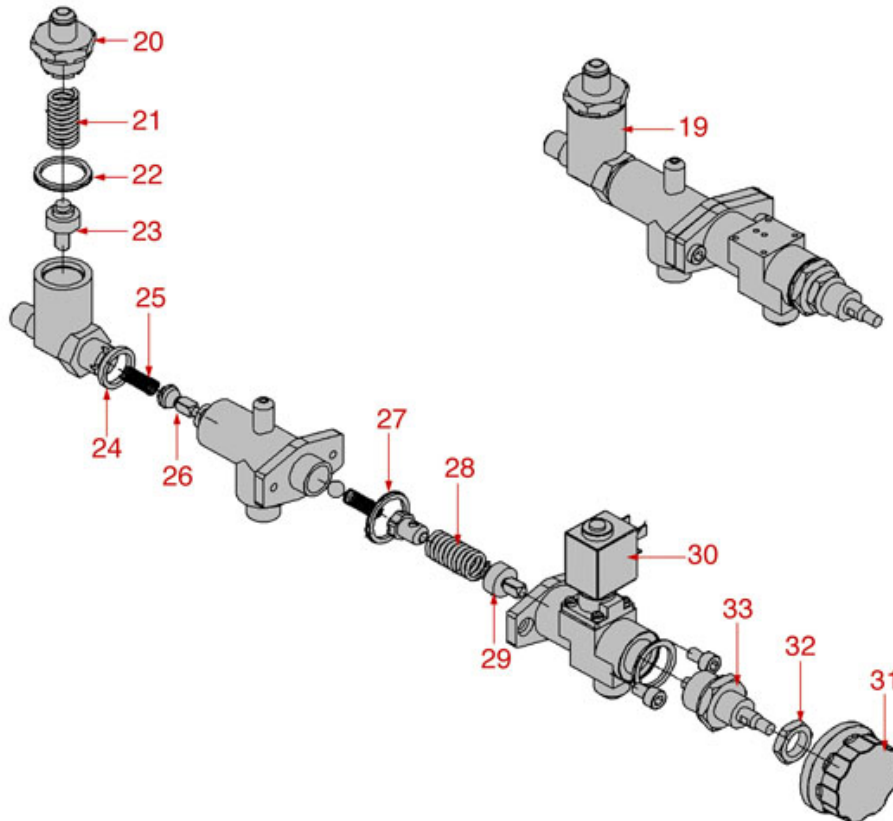

INLET TAPS

FZCS1001

FIorenzato C.S.

Position	LF code no.	Description
1	1358001	WATER INLET TAP
2	1120279	SOLENOID VALVE ODE 2 WAYS 110/120V 15VA
2	1120331	2-WAY SOLENOID VALVE LUCIFER 240V 50Hz
3	1186612	O-RING 02025 VITON
6	1523437	NON-RETURN VALVE
9	1186326	PTFE FLAT GASKET $\varnothing$ 22x16x2 mm
12	1523412	INLET VALVE
18	1349102	FITTING $\varnothing$ 1/4"M-1/4"M
21	1250073	SPRING $\varnothing$ 14.5x32 mm
22	1186117	PTFE FLAT GASKET $\varnothing$ 26x21x2 mm
23	1523453	COMPLETE DRAIN VALVE
24	1186326	PTFE FLAT GASKET $\varnothing$ 22x16x2 mm
25	1250071	NON-RETURN VALVE SPRING $\varnothing$ 8x32 mm
26	1523437	NON-RETURN VALVE
27	1186118	PTFE FLAT GASKET $\varnothing$ 26x19x2 mm
29	1523412	INLET VALVE