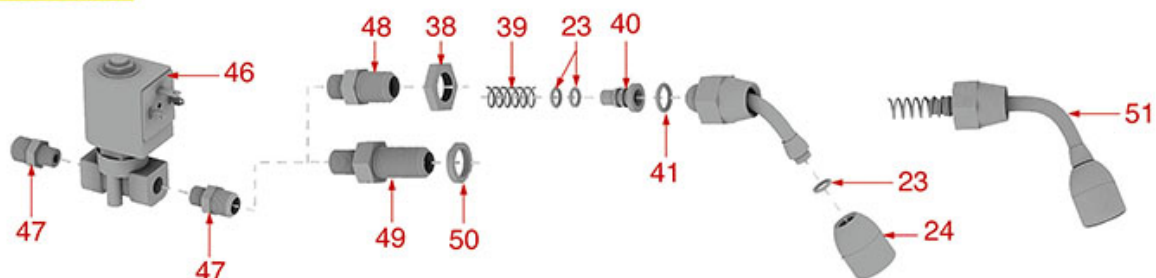

WATER/STEAM TAPS 2

BRICOLETTA-COLOMBINA

PIAZZA SAN MARCO

FENICE-DUCALE

FZCS0601

FIorenzato C.S.

| Position | LF code no. | Description |
|----------|-------------|--|
| 2 | 1548001 | COMPLETE STEAM TAP |
| 4 | 1186834 | BLIND GASKET \varnothing 7x2 mm PTFE |
| 5 | 1186556 | O-RING R6 EPDM |
| 9 | 1241172 | KNOB FOR WATER/STEAM TAP |
| 10 | 1528013 | BLIND HEXAGONAL NUT M6 |
| 12 | 1186612 | O-RING 02025 VITON |
| 16 | 1186201 | GASKET FLAT PTFE \varnothing 21x16.8x2 mm |
| 17 | 1250151 | SPRING \varnothing 12x15 mm FOR STEAM PIPE |
| 18 | 1186670 | STEAM PIPE ARTICULATION BUSHING \varnothing 12x5mm |
| 19 | 3060608 | O-RING O3050 EPDM |
| 20 | 1349521 | PIPE ARTICULATION FITTING \varnothing 3/8" |
| 21 | 1549016 | COMPLETE CHROME-PLATED STEAM PIPE |
| 22 | 1549014 | COMPLETE CHROME-PLATED WATER PIPE |
| 23 | 1186556 | O-RING R6 EPDM |
| 24 | 1449332 | WATER PIPE NOZZLE |
| 25 | 1186065 | FLAT GASKET \varnothing 12x10x1 mm PTFE |
| 26 | 1449394 | STEAM NOZZLE M10x1 4 HOLES |
| 31 | 1186118 | PTFE FLAT GASKET \varnothing 26x19x2 mm |
| 33 | 1523075 | GASKET HOLDER FOR TAP |
| 34 | 1186311 | NBR FLAT GASKET \varnothing 13x4x4 mm |
| 37 | 1186318 | O-RING 03043 EPDM |
| 39 | 1250365 | SPRING \varnothing 11.5x30 mm FOR TAP |
| 40 | 1348213 | STEAM PIPE BUSHING |
| 41 | 1186318 | O-RING 03043 EPDM |
| 44 | 1449301 | STEAM PIPE COMPLETE |
| 45 | 1449302 | STEAM PIPE COMPLETE |
| 46 | 1120155 | 2-WAY SOLENOID VALVE PARKER 110V 50/60Hz |
| 46 | 1120700 | 2-WAY SOLENOID VALVE PARKER 230V 50/60Hz |
| 47 | 1349111 | FITTING \varnothing 1/8"M 1/4"M |
| 48 | 1349112 | FITTING \varnothing 1/4"M-3/8"M |
| 51 | 1449304 | COMPLETE WATER PIPE |
| 51 | 1549015 | COMPLETE CHROME-PLATED WATER PIPE LH |
| 52 | 1449012 | COMPLETE WATER PIPE |
| 53 | 1549014 | COMPLETE CHROME-PLATED WATER PIPE |
| 54 | 1549016 | COMPLETE CHROME-PLATED STEAM PIPE |