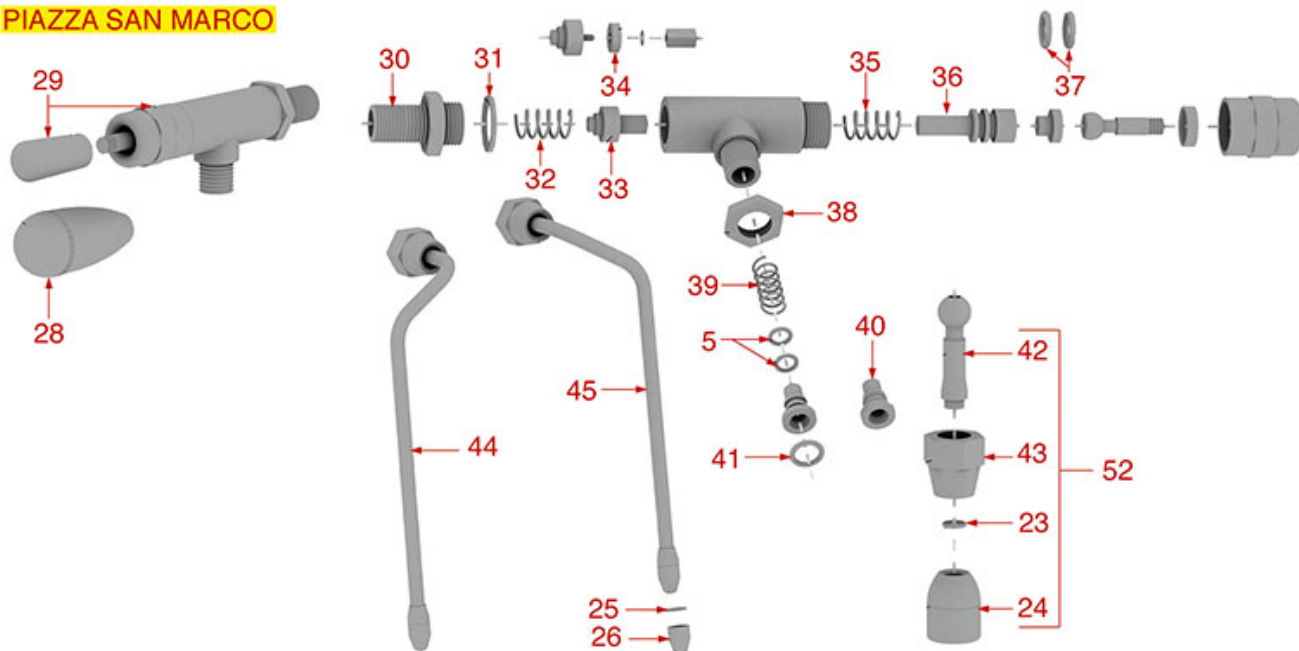

PIAZZA SAN MARCO