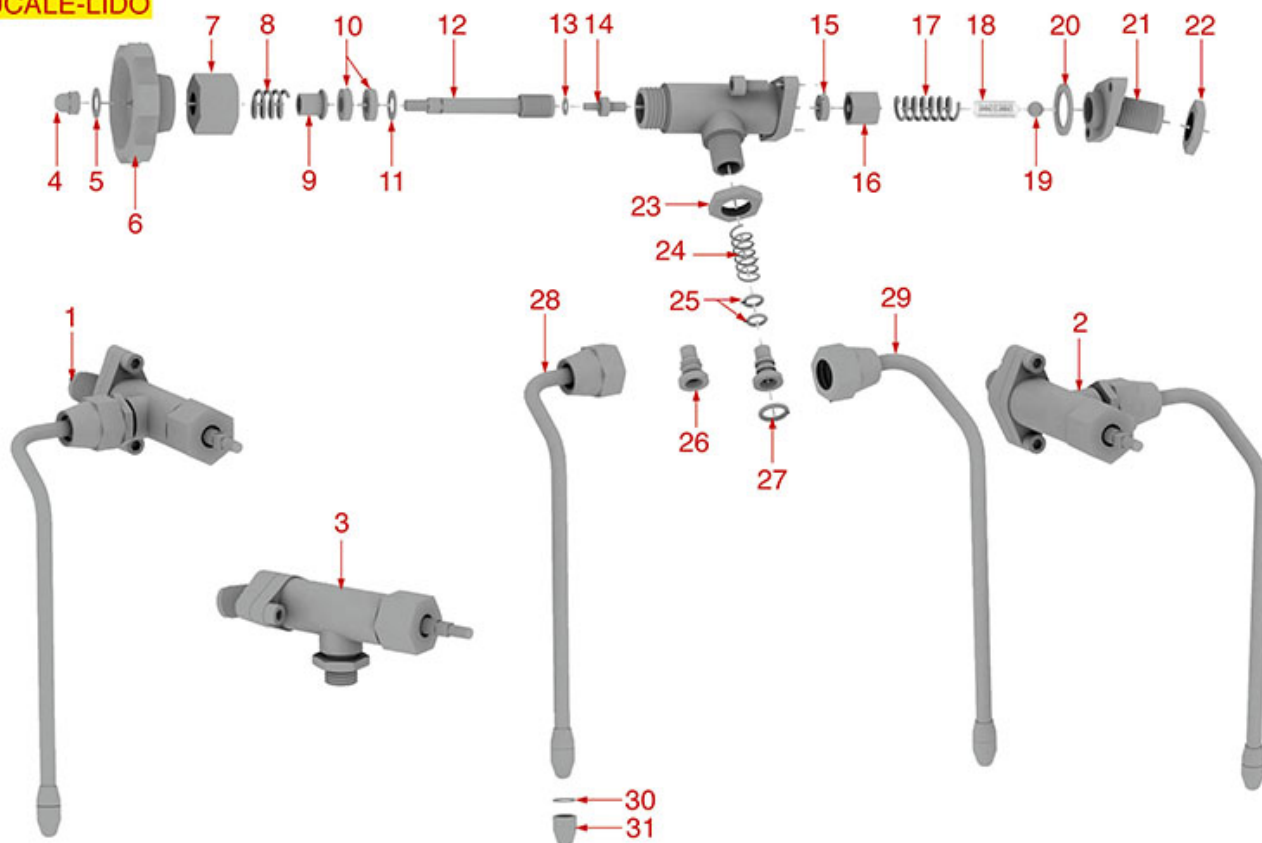

WATER/STEAM TAPS

DUCALE-LIDO