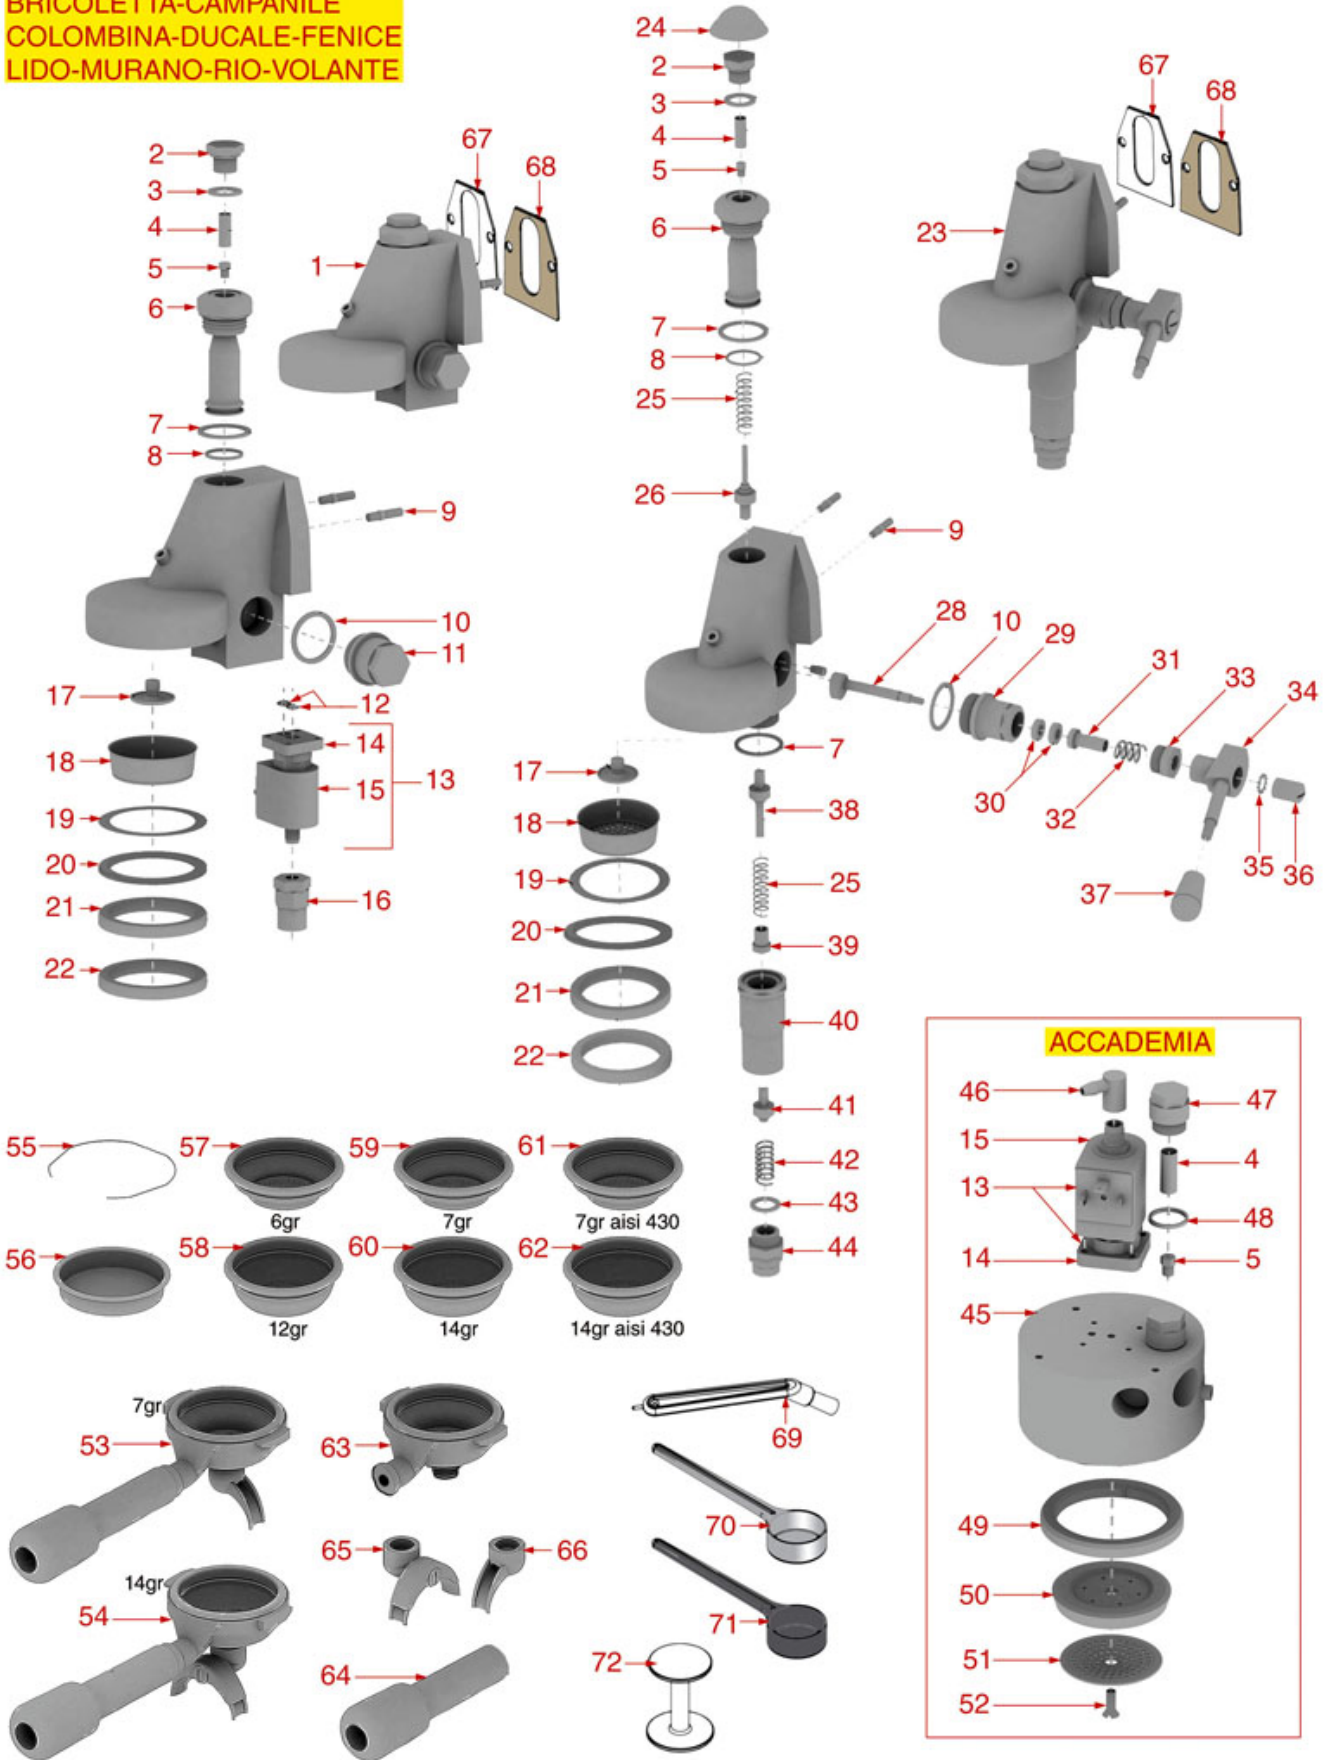

Rel. 2017-08181023

AUTO AND LEVER COFFEE GROUP

BRICOLETTA-CAMPANILE
COLOMBINA-DUCALE-FENICE
LIDO-MURANO-RIO-VOLANTE

FZCS0101

Positions without LF code no.: upon request

FIorenzato C.S.

| Pos. | LF code no. | Description | Pos. | LF code no. | Description |
|------|-------------|--|------|-------------|---------------------------------------|
| 1 | 1192006 | BREW GROUP E61 | 66 | 1022501 | SINGLE SPOUT ø 3/8" |
| 2 | 1439001 | CAP ø 16 mm FOR BREW GROUP | 67 | 1186508 | COFFEE GROUP GASKET 77x73x2 mm |
| 3 | 1186326 | PTFE FLAT GASKET ø 22x16x2 mm | 68 | 1186384 | COFFEE GROUP GASKET 80x70x2 mm |
| 4 | 1160517 | WATER FILTER ø 8.5x22 mm | 69 | 1384001 | BRUSH FOR COFFEE SHOWER |
| 5 | 1501522 | NOZZLE M6x1 HOLE ø 0,75 mm | 70 | 1069002 | STAINLESS STEEL MEASURING SPOON 20 ml |
| 6 | 1027016 | UPPER CHROMIUM-PLATED SLEEVE | 71 | 1069001 | PLASTIC MEASURING SPOON 20 ml |
| 7 | 1186307 | PTFE FLAT GASKET ø 36x30x2 mm | 72 | 1385002 | NYLON COFFEE TAMPER ø 50/57 mm |
| 8 | 1186591 | O-RING 0128 VITON | | | |
| 10 | 1186307 | PTFE FLAT GASKET ø 36x30x2 mm | | | |
| 11 | 1439011 | CHROMIUM-PLATED SIDE CAP | | | |
| 12 | 1186611 | O-RING 02025 RED SILICONE | | | |
| 12 | 1186612 | O-RING 02025 VITON | | | |
| 13 | 1120101 | 3-WAY SOLENOID VALVE PARKER 115V 50/60Hz | | | |
| 13 | 1120102 | 3-WAY SOLENOID VALVE LUCIFER 115V 60Hz | | | |
| 13 | 1120330 | 3-WAY SOLENOID VALVE LUCIFER 240V 50Hz | | | |
| 13 | 1120335 | 3-WAY SOLENOID VALVE PARKER 230V 50/60Hz | | | |
| 14 | 1120334 | 3-WAY MECHANICAL COMPONENT LUCIFER | | | |
| 14 | 1120339 | 3-WAY MECHANICAL COMPONENT PARKER | | | |
| 15 | 1120332 | COIL LUCIFER/PARKER 220/240V 9W 50Hz | | | |
| 15 | 3120032 | COIL PARKER ZB09 9W 220/240V 50/60Hz | | | |
| 16 | 1349007 | DRAIN CHROMIUM-PLATED FITTING | | | |
| 17 | 1501561 | GROUP SPRAY NOZZLE ø 30 mm M10x1 | | | |
| 18 | 1081016 | SHOWER SCREEN ø 60 mm | | | |
| 18 | 1081116 | SHOWER SCREEN ø 60 mm | | | |
| 18 | 1081216 | SHOWER SCREEN ø 60 mm | | | |
| 18 | 1081516 | SHOWER ø 60 mm | | | |
| 19 | 1190001 | PAPER SHIM ø 73x59x0.8 mm | | | |
| 20 | 1190002 | RUBBER SHIM ø 73x59x1 mm EPDM | | | |
| 21 | 1186723 | FILTER HOLDER GASKET ø 73x57x8.5 mm | | | |
| 21 | 1486724 | GASKET FILTERHOLDER ø 73x57x10 mm | | | |
| 22 | 1186721 | FILTER HOLDER GASKET ø 74x57.5x8 mm | | | |
| 22 | 1186722 | FILTER HOLDER GASKET ø 73x57x8 mm | | | |
| 23 | 1192001 | LEVER BREW GROUP E61 | | | |
| 25 | 1250537 | SPRING ø 14x45 mm | | | |
| 26 | 1523451 | COMPLETE SPOUT VALVE | | | |
| 28 | 1324048 | CAM ROD FOR COFFEE GROUP | | | |
| 29 | 1349022 | CAMS CHROMIUM-PLATED FITTING | | | |
| 30 | 1186312 | EPDM FLAT GASKET ø 15.5x7.5x4 mm | | | |
| 31 | 1186313 | CAM GUIDE BUSHING | | | |
| 32 | 1250011 | SPRING ø 14.6x21 mm RUBBERPIECE LOCKING | | | |
| 33 | 1439533 | STUFFING GLAND CHROME-PLATED FITTING | | | |
| 34 | 1191022 | CHROMIUM-PLATED CAM | | | |
| 36 | 1225002 | CHROMIUM-PLATED CAP M6 | | | |
| 37 | 1241401 | KNOB M8x1 | | | |
| 38 | 1523452 | COMPLETE DRAIN VALVE | | | |
| 40 | 1027002 | OUTLET CHROMIUM-PLATED SLEEVE | | | |
| 41 | 1523453 | COMPLETE DRAIN VALVE | | | |
| 42 | 1250073 | SPRING ø 14.5x32 mm | | | |
| 43 | 1186117 | PTFE FLAT GASKET ø 26x21x2 mm | | | |
| 46 | 1349651 | PIPETTE FITTING 90° EX EP | | | |
| 47 | 1439532 | CAP ø 3/8" M FOR BREW GROUP | | | |
| 49 | 1186622 | GASKET FILTER HOLDER ø 72x56x8 mm | | | |
| 50 | 1086595 | SHOWER HOLDER DIFFUSER | | | |
| 51 | 1081007 | SHOWER SCREEN ø 51.5 mm | | | |
| 53 | 1165040 | FILTER HOLDER ASSEMBLY 1 CUP FIORENZATO | | | |
| 54 | 1165042 | FILTER HOLDER ASSEMBLY 2 CUPS FIORENZATO | | | |
| 55 | 1250101 | FILTER BLOCKING SPRING ø 1,00 mm INOX | | | |
| 56 | 1160339 | BLIND FILTER | | | |
| 57 | 1160251 | 1 CUP FILTER 6 g | | | |
| 58 | 1160252 | FILTER 2-CUP 12 g | | | |
| 59 | 1160335 | 1 CUP FILTER 7 g | | | |
| 60 | 1160337 | FILTER 2-CUP 14 g | | | |
| 61 | 1160281 | 1-CUP FILTER 7 gr - BASIC QUALITY | | | |
| 62 | 1160282 | FILTER 2-CUP 14 g - COST EFFECTIVE | | | |
| 64 | 1241504 | FILTER HOLDER HANDLE M12 | | | |
| 65 | 1022502 | DOUBLE SPOUT ø 3/8" | | | |