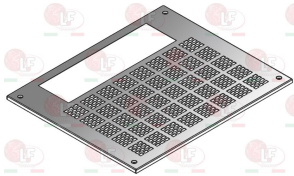

(*) Temp. amb. +35°C - Temp. evap. -8°C (NT) -28°C (LT) - Temp. cond. +55°C

GRID FOR COOLING UNITS TECO

LF Code	Description	Dimensions mm
3185133	plastic grid for evaporator air flow direction STB	50x122
3185134	stainless steel grid for STB	330x400
3185135	stainless steel grid for STA	525x400

Baffles

3095011 FAN SHROUD AIR EVAPORATOR STB
for unit STB

TECO 1.9.058.0.01

Grids for oven

3185133 PLASTIC GRID 50x122 mm
for evaporator air flow direction
for model STB

TECO 1.9.010.0.00

3185135 STAINLESS STEEL GRID FOR STA
dimensions 525x400 mm

TECO 1.9.097.0.00

TECO 1.9.097.0.01

3185134 STAINLESS STEEL GRID FOR STB
dimensions 330x400 mm

TECO 1.9.064.0.00

TECO 1.9.064.0.01

The data herewith contained may change without notice and LF SpA cannot be held responsible for possible errors stated or resulting by the use of this document. All rights reserved. No part of this publication may be reproduced without written permission by LF SpA.