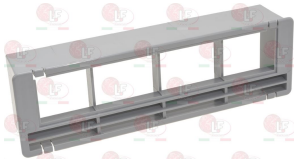

(*) Temp. amb. +35°C - Temp. evap. -8°C (NT) -28°C (LT) - Temp. cond. +55°C

GRID FOR COOLING UNITS TECO

LF Code	Description	Dimensions mm
3185133	plastic grid for evaporator air flow direction STB	50x122
3185134	stainless steel grid for STB	330x400
3185135	stainless steel grid for STA	525x400

Baffles

3095011 FAN SHROUD AIR EVAPORATOR STB
for unit STB

TECO 1.9.058.0.01

Grids for oven

3185133 PLASTIC GRID 50x122 mm
for evaporator air flow direction
for model STB

TECO 1.9.010.0.00

3185135 STAINLESS STEEL GRID FOR STA
dimensions 525x400 mm

TECO 1.9.097.0.00

TECO 1.9.097.0.01

3185134 STAINLESS STEEL GRID FOR STB
dimensions 330x400 mm

TECO 1.9.064.0.00

TECO 1.9.064.0.01

The data herewith contained may change without notice and LF SpA cannot be held responsible for possible errors stated or resulting by the use of this document. All rights reserved. No part of this publication may be reproduced without written permission by LF SpA.