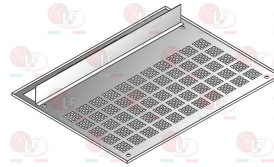

(*) Temp. amb. +35°C - Temp. evap. -8°C (NT) -28°C (LT) - Temp. cond. +55°C

GRID FOR COOLING UNITS TECO

LF Code	Description	Dimensions mm
3185133	plastic grid for evaporator air flow direction STB	50x122
3185134	stainless steel grid for STB	330x400
3185135	stainless steel grid for STA	525x400

Baffles

3095011 FAN SHROUD AIR EVAPORATOR STB
for unit STB

TECO 1.9.058.0.01

Grids for oven

3185133 PLASTIC GRID 50x122 mm
for evaporator air flow direction
for model STB

TECO 1.9.010.0.00

3185135 STAINLESS STEEL GRID FOR STA
dimensions 525x400 mm

TECO 1.9.097.0.00

TECO 1.9.097.0.01

3185134 STAINLESS STEEL GRID FOR STB
dimensions 330x400 mm

TECO 1.9.064.0.00

TECO 1.9.064.0.01

The data herewith contained may change without notice and LF SpA cannot be held responsible for possible errors stated or resulting by the use of this document. All rights reserved. No part of this publication may be reproduced without written permission by LF SpA.