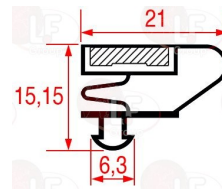

3186737 SNAP-IN GASKET 423x295 mm

STUDIO 54

3186738 SNAP-IN GASKET 425x185 mm

STUDIO 54 64691038

3186736 SNAP-IN GASKET 620x423 mm
for Refrigerated table (STUDIO 54) DAIQUIRI 1720
DAIQUIRI EC1260

STUDIO 54 64691002