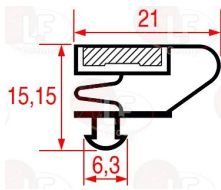

3186737 SNAP-IN GASKET 423x295 mm

STUDIO 54

3186738 SNAP-IN GASKET 425x185 mm

STUDIO 54 64691038

3186736 SNAP-IN GASKET 620x423 mm
for Refrigerated table (STUDIO 54) DAIQUIRI 1720
DAIQUIRI EC1260

STUDIO 54 64691002