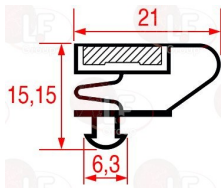

Gaskets for refrigerators

3786223 SNAP-IN DOOR GASKET 1552x669 mm