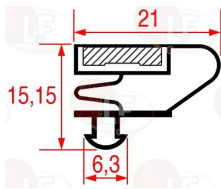

3186737 SNAP-IN GASKET 423x295 mm

STUDIO 54

3186738 SNAP-IN GASKET 425x185 mm

STUDIO 54 64691038

3186736 SNAP-IN GASKET 620x423 mm
for Refrigerated table (STUDIO 54) DAIQUIRI 1720
DAIQUIRI EC1260

STUDIO 54 64691002