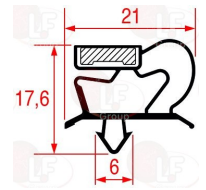

STUDIO 54 64600000

3786262 SNAP-IN GASKET 1560x660 mm
for Refrigerated cupboard (STUDIO 54)
Series OASIS