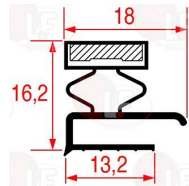

SAGI 37Q0760

3286093 MIDDLE EDGED GASKET 1560x660 mm