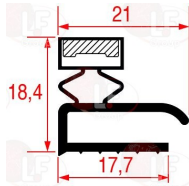

Gaskets for refrigerators

3186949 MIDDLE EDGED GASKET 1360x660 mm