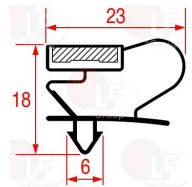

SAGI 37Q1890

3786577 SNAP-IN GASKET 1598x605 mm
for Refrigerated cupboard (SAGI) E1200 - E600