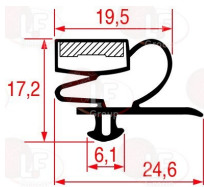

SAGI 37Q5450

3186625 SNAP-IN GASKET 1530x674 mm
for Refrigerated cupboard (SAGI) F40