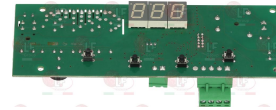

SAGI 3163810

3445495 DISPLAY CIRCUIT BOARD TOUCH SAGI 3174890
212x23x15 mm
for Display cabinet (SAGI) - Series KC12Q
Series KC8Q - Series KD12Q - Series KD8Q
Series KG8Q - Series KP12Q - Series KP8Q

SAGI 3174890

7111648 KEYBOARD DISPLAY BOARD SAGI 3179250
173x64 mm
for Refrigerated table (SAGI)
Series IDEA KIAB 3/4 - Series IDEA KIABA 3/4
Series IDEA KIABM 3/4 - Series IDEA KIBB 3/4
Series IDEA KIBBA 3/4 - Series IDEA KIBBM 3/4
Series IDEA KICB 4/5 - Series IDEA KICBA 4/5
Series IDEA KICBM 4/5
for Refrigerated table (SAGI) KICB