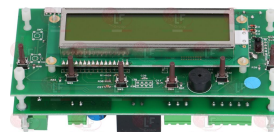

3068079 CAPACITOR ELECTRICAL 8µF
450V 50/60Hz - ø 30xh71 mm

SAGI 32Z2490

3068142 CAPACITOR 40µF
450V 50/60Hz - ø 45xh91 mm

SAGI 32V6540

3068101 STARTING CAPACITOR 43/52µF 330V

SAGI 32V1490

Electronic controllers

7104477 CONTROLLER DISPLAY PUSH-BUTTON
dimensions 173x63 mm
with probe 3000 mm
for Refrigerated table (SAGI) - Series IDEA
Series TRENDY

SAGI 3161350

5028759 CONTROLLER EVCO CT1SA0020402
12Vac/dc 50/60Hz
1 relay output 30A for compressor
1 relay output 8A for defrosting
1 relay output 5A for evaporator fan
1 relay output 5A for fan capacitor
1 relay output 5A for light
1 relay output 5A for aux
1 relay output 8A for alarm
3 NTC probes (not included)
1 humidity probe 4-20mA (not included)
1 digital input for micro door
1 digital input for pressure switch
dimension 162x76 mm
ANGELO PO-SAGI setting