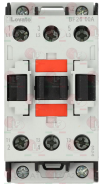

SAGI 3100940

SAGI 32V5290

3454022 CONTACTOR LOVATO BF1201A
 coil 12A 230V 50/60Hz 5.7Kw
 3 normally closed contacts
 1 normally closed auxiliary contact

SAGI 3100910

SAGI 32Z2083

3446587 CONTACTOR LOVATO BF2600A
 coil 26A 230V 50/60Hz 13Kw
 3 normally open contacts
 no auxiliary contact