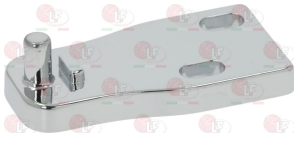

Suitable for:

Suitable for:

5026720 LOWER HINGE
pin $\varnothing$ 8.3x14.5 mm
for Refrigerated table (SAGI) KUBM

3053524 LOWER HINGE BRACKET

SAGI 3088700

SAGI 30T2050

SAGI 30T2051

5034456 UPPER BUSHING $\varnothing$ 10/13 mm
for COOLED BASES series 6E-6ER

5027468 UPPER HINGE
pin $\varnothing$ 7 mm