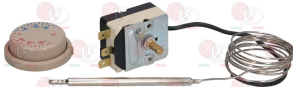

Thermostats

3444172 THERMOSTAT -35+35°C TR711N

3 contacts 16A 400V
capillary 1500 mm
bulb $\varnothing$ 6x110 mm
D shaft $\varnothing$ 6x4.6 mm