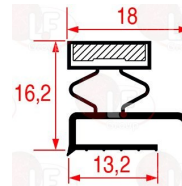

3186948 MIDDLE EDGED GASKET 383x298 mm

SAGI 37Q2050

3186947 MIDDLE EDGED GASKET 605x375 mm

SAGI 37Q2040

3186841 MIDDLE EDGED GASKET 610x580 mm

SAGI 37Q2380

Suitable for:

3186952 MIDDLE EDGED GASKET 614x595 mm
magnet only on 3 sides