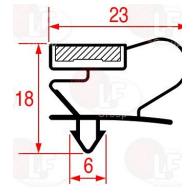

SAGI 37Q0770

3186624 SNAP-IN GASKET 1508x668 mm
for Refrigerated cupboard (SAGI) - Series RX
VD70
for Refrigerated cupboard (SAGI) AS140 - AS65
VD150R - VD70 VD150