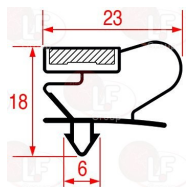

3186095 SNAP-IN GASKET 755x655 mm

SAGI 37Q5460

SAGI 37Q2010

3786005 SNAP-IN GASKET 771x668 mm

3186941 SNAP-IN GASKET 780x685 mm

SAGI 37Q4470

SAGI 37Q2600

Grids for oven