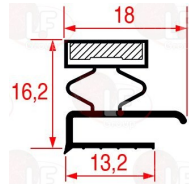

3186948 MIDDLE EDGED GASKET 383x298 mm

SAGI 37Q2050

3186947 MIDDLE EDGED GASKET 605x375 mm

SAGI 37Q2040

3186841 MIDDLE EDGED GASKET 610x580 mm

SAGI 37Q2380

Suitable for:

3186952 MIDDLE EDGED GASKET 614x595 mm
magnet only on 3 sides