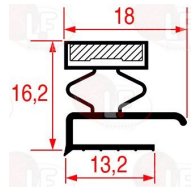

SAGI 37Q0770

3286092 MIDDLE EDGED GASKET 755x660 mm