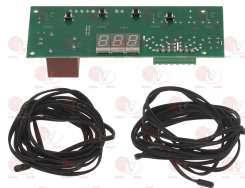

SAGI 32Z2490

3068086 CAPACITOR ELECTRICAL 25 μ F
450V 50/60Hz - \varnothing 45xh71 mm

SAGI 32V6440

Suitable for:

SAGI

3068087 CAPACITOR ELECTRICAL 35µF
450V 50/60Hz - ø 45xh91 mm

SAGI 32V5980

Suitable for:

3068079 CAPACITOR ELECTRICAL 8µF
450V 50/60Hz - ø 30xh71 mm

SAGI 32Z2490

3068142 CAPACITOR 40µF
450V 50/60Hz - ø 45xh91 mm

SAGI 32V6540

3068101 STARTING CAPACITOR 43/52µF 330V

SAGI 32V1490

Electronic controllers

7104477 CONTROLLER DISPLAY PUSH-BUTTON
dimensions 173x63 mm
with probe 3000 mm
for Refrigerated table (SAGI) - Series IDEA
Series TRENDY

SAGI 3161350

5028759 CONTROLLER EVCO CT1SA0020402
12Vac/dc 50/60Hz
1 relay output 30A for compressor
1 relay output 8A for defrosting
1 relay output 5A for evaporator fan
1 relay output 5A for fan capacitor
1 relay output 5A for light
1 relay output 5A for aux
1 relay output 8A for alarm
3 NTC probes (not included)
1 humidity probe 4-20mA (not included)
1 digital input for micro door
1 digital input for pressure switch
dimension 162x76 mm
ANGELO PO-SAGI setting