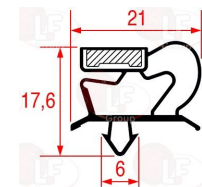

3186095 SNAP-IN GASKET 755x655 mm

SAGI 37Q5460

SAGI 37Q2010

3786005 SNAP-IN GASKET 771x668 mm

3186941 SNAP-IN GASKET 780x685 mm

SAGI 37Q4470

SAGI 37Q2600

Grids for oven