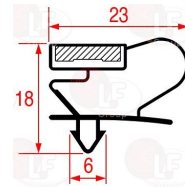

SAGI 37Q7590

SAGI 37Q4710

3786247 SNAP-IN GASKET 593x386 mm

3786583 SNAP-IN GASKET 613x463 mm

SAGI 37Q3870

SAGI 37Q4140

3186630 SNAP-IN GASKET 716x668 mm
for Refrigerated cupboard (SAGI) - Series RX
for Refrigerated cupboard (SAGI) GS65NN

3186095 SNAP-IN GASKET 755x655 mm