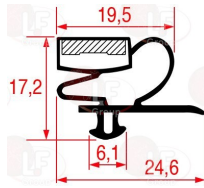

SAGI 37Q4370

Suitable for:

Suitable for:

3186944 SNAP-IN GASKET 385x260 mm

5051166 SNAP-IN GASKET 386x172 mm

SAGI 37Q7690

SAGI 3125980

3186623 SNAP-IN GASKET 386x265 mm
for 1/2 DRAWER
for Refrigerated table (SAGI) KIB4