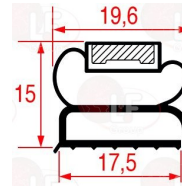

SAGI 37Q0450

3186950 MIDDLE EDGED GASKET 1560x660 mm