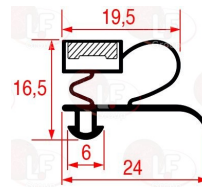

SAGI 37Q5460

SAGI 37Q2010

3786005 SNAP-IN GASKET 771x668 mm

3186941 SNAP-IN GASKET 780x685 mm