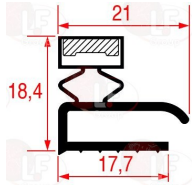

3186948 MIDDLE EDGED GASKET 383x298 mm

SAGI 37Q2050

3186947 MIDDLE EDGED GASKET 605x375 mm

SAGI 37Q2040

3186841 MIDDLE EDGED GASKET 610x580 mm

SAGI 37Q2380

Suitable for:

3186952 MIDDLE EDGED GASKET 614x595 mm
magnet only on 3 sides