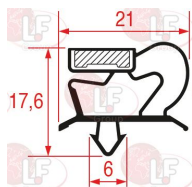

SAGI 37Q2590

3186626 SNAP-IN GASKET 1610x605 mm
for Refrigerated cupboard (SAGI) - Series ESPACE