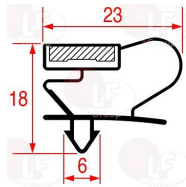

SAGI 37Q7590

SAGI 37Q4710

3786247 SNAP-IN GASKET 593x386 mm

3786583 SNAP-IN GASKET 613x463 mm

SAGI 37Q3870

SAGI 37Q4140

3186630 SNAP-IN GASKET 716x668 mm
for Refrigerated cupboard (SAGI) - Series RX
for Refrigerated cupboard (SAGI) GS65NN

3186095 SNAP-IN GASKET 755x655 mm