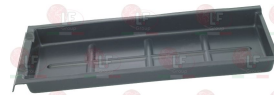

SAGI 36Z6431

3015905 DRIP TRAY
610x300x50 mm