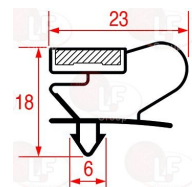

SAGI 37Q1020

3186700 SNAP-IN GASKET 1618x668 mm
for Refrigerated cupboard (SAGI) GX70