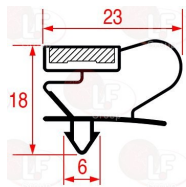

SAGI 37Q5460

SAGI 37Q2010

3786005 SNAP-IN GASKET 771x668 mm

3186941 SNAP-IN GASKET 780x685 mm