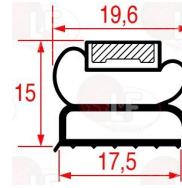

SAGI 37Q0470

Suitable for:

3186951 MIDDLE EDGED GASKET 755x660 mm