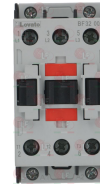

SAGI 3110890

SAGI 32Z2091

3446588 CONTACTOR LOVATO BF3200A
coil 32A 230V 50/60Hz 16Kw
3 normally open contacts
no auxiliary contact