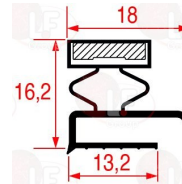

3186948 MIDDLE EDGED GASKET 383x298 mm

SAGI 37Q2050

3186947 MIDDLE EDGED GASKET 605x375 mm

SAGI 37Q2040

3186841 MIDDLE EDGED GASKET 610x580 mm

SAGI 37Q2380

Suitable for:

3186952 MIDDLE EDGED GASKET 614x595 mm
magnet only on 3 sides