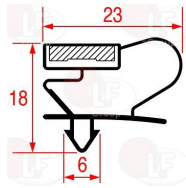

Suitable for:

Suitable for:

3186944 SNAP-IN GASKET 385x260 mm

5051166 SNAP-IN GASKET 386x172 mm

SAGI 37Q7690

SAGI 3125980

3186623 SNAP-IN GASKET 386x265 mm
for 1/2 DRAWER
for Refrigerated table (SAGI) KIB4

5051165 SNAP-IN GASKET 405x387 mm

SAGI 37Q3950

SAGI 37Q4720

SAGI 3125970

3186946 SNAP-IN GASKET 583x386 mm

3786452 SNAP-IN GASKET 583x386 mm
for Refrigerated table (SAGI) KIB4 - KUBA KUECA

SAGI 37Q7590

SAGI 37Q4710

3786247 SNAP-IN GASKET 593x386 mm

3786583 SNAP-IN GASKET 613x463 mm

SAGI 37Q3870

SAGI 37Q4140

3186630 SNAP-IN GASKET 716x668 mm
for Refrigerated cupboard (SAGI) - Series RX
for Refrigerated cupboard (SAGI) GS65NN

3186095 SNAP-IN GASKET 755x655 mm

SAGI 37Q5460

SAGI 37Q2010

3786005 SNAP-IN GASKET 771x668 mm

3186941 SNAP-IN GASKET 780x685 mm

SAGI 37Q4470

SAGI 37Q2600