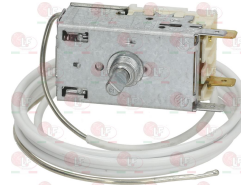

3444932 THERMOSTAT RANCO K50 L3207

2 contacts 6A 250V
capillary 1500 mm
COLD -10.0°C - WARM +10.0°C
D shaft $\varnothing$ 6x4.6 mm