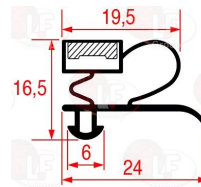

SAGI 37Q0210

3186089 SNAP-IN GASKET 1550x650 mm