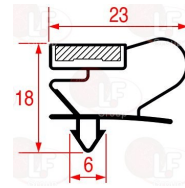

Suitable for:

Suitable for:

3186944 SNAP-IN GASKET 385x260 mm

5051166 SNAP-IN GASKET 386x172 mm

SAGI 37Q7690

SAGI 3125980

3186623 SNAP-IN GASKET 386x265 mm
for 1/2 DRAWER
for Refrigerated table (SAGI) KIB4

5051165 SNAP-IN GASKET 405x387 mm

SAGI 37Q3950

SAGI 37Q4720

SAGI 3125970

3186946 SNAP-IN GASKET 583x386 mm

3786452 SNAP-IN GASKET 583x386 mm
for Refrigerated table (SAGI) KIB4 - KUBA KUECA

SAGI 37Q7590

SAGI 37Q4710

3786247 SNAP-IN GASKET 593x386 mm

3786583 SNAP-IN GASKET 613x463 mm

SAGI 37Q3870

SAGI 37Q4140

3186630 SNAP-IN GASKET 716x668 mm
for Refrigerated cupboard (SAGI) - Series RX
for Refrigerated cupboard (SAGI) GS65NN

3186095 SNAP-IN GASKET 755x655 mm

SAGI 37Q5460

SAGI 37Q2010

3786005 SNAP-IN GASKET 771x668 mm

3186941 SNAP-IN GASKET 780x685 mm

SAGI 37Q4470

SAGI 37Q2600