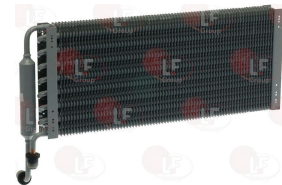

SAGI 34D3390

5044829 EVAPORATOR 480x200x48 mm
for Refrigerated table (SAGI) - Series KMRB
Series KTRA
for Refrigerated table (SAGI) - Series KMRA