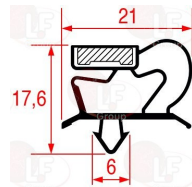

SAGI 37Q4850

3186940 SNAP-IN GASKET 1600x685 mm