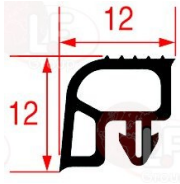

Suitable for:

Suitable for:

3286540 COUNTER DOOR GASKET - 12 mm
black color
dimensions 12x12 mm
for drawers and doors
for series 3000/5000 TN