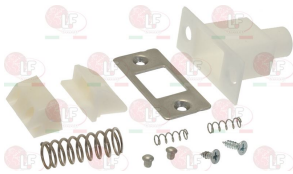

Rel. 2018-02161119

Suitable for:

PRIOLINOX

Suitable for:

Bearings

3063915 BEARING FOR DRAWER \varnothing 22 mm
for Refrigerated table (PRIOLINOX) - Series 1000
Series 3000 - Series 5000

PRIOLINOX CUSC/TNC.CASSA

3063914 BEARING FOR DRAWERS SLIDEWAY \varnothing 33 mm
for Refrigerated table (PRIOLINOX) - Series 3000

PRIOLINOX CUSC/GS/CASSETT

Door catches

3398903 DOOR CATCH S1000 PRIOLINOX

PRIOLINOX SCROCCHETTO1000

3398904 DOOR CATCH S1000 TN PRIOLINOX

PRIOLINOX SCROCCHETTO1075

3398901 DOOR CATCH S3000 PRIOLINOX
distance between holes 44 mm
mounting hole 29x20 mm

PRIOLINOX SCROCCHETTO3000

Doors

3386018 DOOR WITH OPENING HANDLE LH
counter hole 590x440 mm

PRIOLINOX SBATTIF4

3080903 KNOCK BAR \varnothing 39x320 mm
for grounds box

PRIOLINOX

3080001 KNOCKBOX
WITHOUT BOTTOM HOLE
dimensions 345x240x270 mm
mounting hole 345x278 mm

PRIOLINOX 3075

3080003 BAR FOR KNOCK BOX \varnothing 39x320 mm
for grounds box