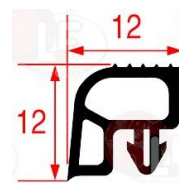

PRIOLINOX

3286539 COLD ROOM COUNTER GASKET - 6 m
black color
dimensions 12x12 mm
for drawers and doors
for series 3000/5000 TN