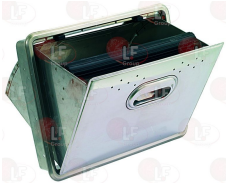

PRIOLINOX 3000-SX

3386017 DOOR WITH RIGHT OPENING HANDLE
counter hole 590x440 mm

PRIOLINOX 3000-DX

3386019 DOUBLE DOOR
dimensions 870x590 mm

PRIOLINOX 3000/2

Drawers

3080003 BAR FOR KNOCK BOX \varnothing 39x320 mm
for grounds box

PRIOLINOX SBATTIF4

3080903 KNOCK BAR \varnothing 39x320 mm
for grounds box

PRIOLINOX

3080001 KNOCKBOX
WITHOUT BOTTOM HOLE
dimensions 345x240x270 mm
mounting hole 345x278 mm

PRIOLINOX 3075

3080003 BAR FOR KNOCK BOX \varnothing 39x320 mm
for grounds box