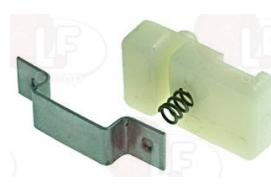

Rel. 2018-02161119

Suitable for:

PRIOLINOX

Suitable for:

Bearings

3063915 BEARING FOR DRAWER \varnothing 22 mm
for Refrigerated table (PRIOLINOX) - Series 1000
Series 3000 - Series 5000

PRIOLINOX CUSC/TNC.CASSA

3063914 BEARING FOR DRAWERS SLIDEWAY \varnothing 33 mm
for Refrigerated table (PRIOLINOX) - Series 3000

PRIOLINOX CUSC/GS/CASSETT

Door catches

3398903 DOOR CATCH S1000 PRIOLINOX

PRIOLINOX SCROCCHETTO1000

3398904 DOOR CATCH S1000 TN PRIOLINOX

PRIOLINOX SCROCCHETTO1075

3398901 DOOR CATCH S3000 PRIOLINOX
distance between holes 44 mm
mounting hole 29x20 mm

PRIOLINOX SCROCCHETTO3000

Doors

3386018 DOOR WITH OPENING HANDLE LH
counter hole 590x440 mm

PRIOLINOX SBATTIF4

3080903 KNOCK BAR \varnothing 39x320 mm
for grounds box

PRIOLINOX

3080001 KNOCKBOX
WITHOUT BOTTOM HOLE
dimensions 345x240x270 mm
mounting hole 345x278 mm

PRIOLINOX 3075

3080003 BAR FOR KNOCK BOX \varnothing 39x320 mm
for grounds box