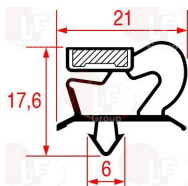

POLARIS 147807

3346068 WHEEL SWIVEL PLATE WITH BRAKE
with zinc-plated supports - polyamide nucleus
injection polyurethane coating
dimensions \varnothing 80x30 mm - load capacity 120 kg
fixing plate 105x85 mm
distance between holes 86-60 mm

POLARIS 147806

3346072 WHEEL SWIVEL PLATE WITH BRAKE
with zinc-plated supports - polyamide nucleus
injection polyurethane coating
dimensions \varnothing 125x30 mm - capacity 180 kg
fixing plate 105x85 mm
distance between holes 86-60 mm

POLARIS BN14414300254

POLARIS 14414300254

POLARIS BN14414300150

POLARIS 14414300150

**3186795 SNAP-IN GASKET 410x280 mm
for 1/2 drawer**

3786453 SNAP-IN GASKET 411x195 mm

POLARIS BN14414300290

POLARIS 14414300290