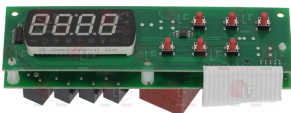

POLARIS 1405011150

Electronic controllers

5058356 CONTROLLER DISPLAY EVCO EVC20S35N7ALX40
 230V 50/60Hz
 4 relays (compressor-defrosting-fan-light)
 2 NTC probes (not included)
 1 input micro door

5048651 CONTROLLER DISPLAY EVCO EVC20S35N7ALX30
 230V 50/60Hz
 3 relays (compressor-fan-light)
 2 NTC probes (not included)
 1 input micro door
 dimensions 155x45 mm