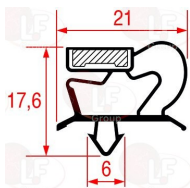

POLARIS BN14414300569   POLARIS 14414300569

POLARIS BN1441566366