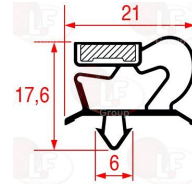

Suitable for:

Suitable for:

3186987 SNAP-IN GASKET 775x695 mm

3186979 SNAP-IN GASKET 784x676 mm