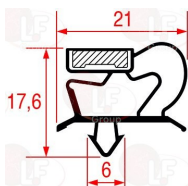

POLARIS 147807

3346068 WHEEL SWIVEL PLATE WITH BRAKE
with zinc-plated supports - polyamide nucleus
injection polyurethane coating
dimensions \varnothing 80x30 mm - load capacity 120 kg
fixing plate 105x85 mm
distance between holes 86-60 mm

POLARIS 147806

3346072 WHEEL SWIVEL PLATE WITH BRAKE
with zinc-plated supports - polyamide nucleus
injection polyurethane coating
dimensions \varnothing 125x30 mm - capacity 180 kg
fixing plate 105x85 mm
distance between holes 86-60 mm

3186957 SNAP-IN GASKET 1865x745 mm

5036355 SNAP-IN GASKET 398x164 mm

POLARIS BN14417321850

POLARIS 14417321850

POLARIS BN14414300149

POLARIS 14414300149

3786388 SNAP-IN GASKET 398x269 mm

**3186544 SNAP-IN GASKET 410x155 mm
for REFRIGERATED COUNTERS**