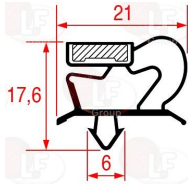

Gaskets for refrigerators

3186988 SNAP-IN DOOR GASKET 1050x695 mm

POLARIS BN14416801032

POLARIS 14416801032

3186958 SNAP-IN DOOR GASKET 1612x688 mm