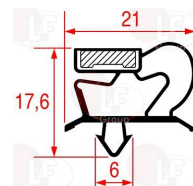

POLARIS 147801

3346069 WHEEL SWIVEL PLATE
with zinc-plated supports - polyamide nucleus
injection polyurethane coating
dimensions \varnothing 100x30 mm - load capacity 120 kg
fixing plate 105x85 mm
distance between holes 86-60 mm

POLARIS 147807

3346068 WHEEL SWIVEL PLATE WITH BRAKE
with zinc-plated supports - polyamide nucleus
injection polyurethane coating
dimensions \varnothing 80x30 mm - load capacity 120 kg
fixing plate 105x85 mm
distance between holes 86-60 mm

POLARIS 147806

3346072 WHEEL SWIVEL PLATE WITH BRAKE
with zinc-plated supports - polyamide nucleus
injection polyurethane coating
dimensions \varnothing 125x30 mm - capacity 180 kg
fixing plate 105x85 mm
distance between holes 86-60 mm

3186957 SNAP-IN GASKET 1865x745 mm

5036355 SNAP-IN GASKET 398x164 mm

POLARIS BN14417321850

POLARIS 14417321850

POLARIS BN14414300149

POLARIS 14414300149

3786388 SNAP-IN GASKET 398x269 mm

**3186544 SNAP-IN GASKET 410x155 mm
for REFRIGERATED COUNTERS**