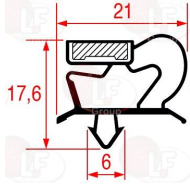

POLARIS BN14414180418   POLARIS 14414180418

POLARIS 14412950408

3186844 SNAP-IN GASKET 473x415 mm

3186843 SNAP-IN GASKET 500x310 mm