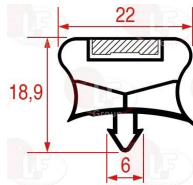

POLARIS BN14417321850

POLARIS 14417321850

POLARIS BN14414300149

POLARIS 14414300149

3786388 SNAP-IN GASKET 398x269 mm

**3186544 SNAP-IN GASKET 410x155 mm
for REFRIGERATED COUNTERS**