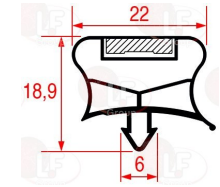

POLARIS 147801

3346069 WHEEL SWIVEL PLATE
with zinc-plated supports - polyamide nucleus
injection polyurethane coating
dimensions \varnothing 100x30 mm - load capacity 120 kg
fixing plate 105x85 mm
distance between holes 86-60 mm

POLARIS 147805

3346071 WHEEL SWIVEL PLATE
with zinc-plated supports - polyamide nucleus
injection polyurethane coating
dimensions \varnothing 125x30 mm - load capacity 125 kg
fixing plate 105x85 mm
distance between holes 86-60 mm

POLARIS 147807

3346068 WHEEL SWIVEL PLATE WITH BRAKE
with zinc-plated supports - polyamide nucleus
injection polyurethane coating
dimensions \varnothing 80x30 mm - load capacity 120 kg
fixing plate 105x85 mm
distance between holes 86-60 mm

POLARIS BN14426761594

POLARIS 14426761594

3186835 SNAP-IN DOOR GASKET 407x296 mm

POLARIS BN14415396291

POLARIS 14415396291

3786234 SNAP-IN DOOR GASKET 416x198 mm

POLARIS BN14414300200

POLARIS 14414300200