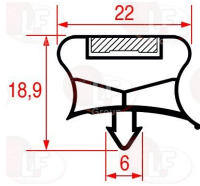

POLARIS

Suitable for:

Suitable for:

3051691 SNAP-IN GASKET 1535x585 mm

3186549 SNAP-IN GASKET 1574x614 mm

POLARIS BN14415991560

POLARIS 14415991560

POLARIS BN14415991559

POLARIS 14415991559

3186728 SNAP-IN GASKET 1575x615 mm

3186980 SNAP-IN GASKET 1594x676 mm