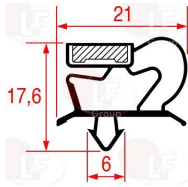

POLARIS BN14415396291

POLARIS 14415396291

3786234 SNAP-IN DOOR GASKET 416x198 mm