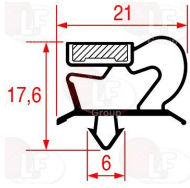

Suitable for:

Suitable for:

3186987 SNAP-IN GASKET 775x695 mm

3186979 SNAP-IN GASKET 784x676 mm