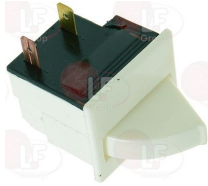

Microswitches, mechanical

5028294 MICROSWITCH ARCOLECTRIC E3102
1-NC 5A 250V
colour white