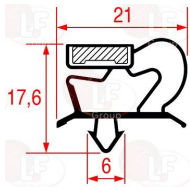

POLARIS 147805

3346071 WHEEL SWIVEL PLATE
with zinc-plated supports - polyamide nucleus
injection polyurethane coating
dimensions \varnothing 125x30 mm - load capacity 125 kg
fixing plate 105x85 mm
distance between holes 86-60 mm

POLARIS 147807

3346068 WHEEL SWIVEL PLATE WITH BRAKE
with zinc-plated supports - polyamide nucleus
injection polyurethane coating
dimensions \varnothing 80x30 mm - load capacity 120 kg
fixing plate 105x85 mm
distance between holes 86-60 mm

POLARIS 147806

3346072 WHEEL SWIVEL PLATE WITH BRAKE
with zinc-plated supports - polyamide nucleus
injection polyurethane coating
dimensions \varnothing 125x30 mm - capacity 180 kg
fixing plate 105x85 mm
distance between holes 86-60 mm

3186959 SNAP-IN GASKET 418x418 mm

3786695 SNAP-IN GASKET 420x310 mm

POLARIS BN14414180418 POLARIS 14414180418

POLARIS 14412950408

3186844 SNAP-IN GASKET 473x415 mm

3186843 SNAP-IN GASKET 500x310 mm

POLARIS BN14415396458 POLARIS 14415396458