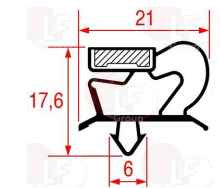

POLARIS BN14416191489

POLARIS 14416191489