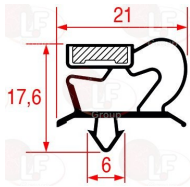

POLARIS BN14413690499   POLARIS 14413690499

POLARIS BN14414020516   POLARIS 14414020516

**3186545 SNAP-IN GASKET 555x420 mm
for REFRIGERATED COUNTERS**

3186796 SNAP-IN GASKET 580x410 mm