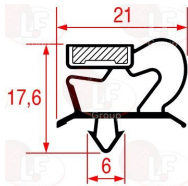

POLARIS 14416070295

3186983 SNAP-IN DOOR GASKET 640x501 mm