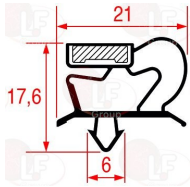

POLARIS BN14414080540   POLARIS 14414080540

POLARIS BN14414300620   POLARIS 14414300620

3786170 SNAP-IN GASKET 584x398 mm

5058326 SNAP-IN GASKET 585x385 mm