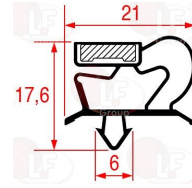

Suitable for:

Suitable for:

3186915 SNAP-IN GASKET 415x309 mm

3186916 SNAP-IN GASKET 418x199 mm

POLARIS BN14413090418   POLARIS 14413090418

POLARIS BN14411990418   POLARIS 14411990418

3186959 SNAP-IN GASKET 418x418 mm

3786695 SNAP-IN GASKET 420x310 mm