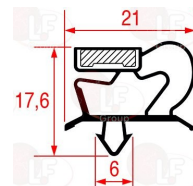

POLARIS 147807

3346068 WHEEL SWIVEL PLATE WITH BRAKE
with zinc-plated supports - polyamide nucleus
injection polyurethane coating
dimensions \varnothing 80x30 mm - load capacity 120 kg
fixing plate 105x85 mm
distance between holes 86-60 mm

POLARIS BN14414300254

POLARIS 14414300254

POLARIS BN14414300150

POLARIS 14414300150

**3186795 SNAP-IN GASKET 410x280 mm
for 1/2 drawer**

3786453 SNAP-IN GASKET 411x195 mm

POLARIS BN14414300290

POLARIS 14414300290