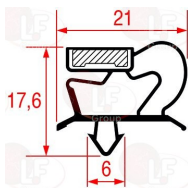

POLARIS 147805

3346071 WHEEL SWIVEL PLATE
with zinc-plated supports - polyamide nucleus
injection polyurethane coating
dimensions \varnothing 125x30 mm - load capacity 125 kg
fixing plate 105x85 mm
distance between holes 86-60 mm

POLARIS 147807

3346068 WHEEL SWIVEL PLATE WITH BRAKE
with zinc-plated supports - polyamide nucleus
injection polyurethane coating
dimensions \varnothing 80x30 mm - load capacity 120 kg
fixing plate 105x85 mm
distance between holes 86-60 mm

POLARIS 147806

3346072 WHEEL SWIVEL PLATE WITH BRAKE
with zinc-plated supports - polyamide nucleus
injection polyurethane coating
dimensions \varnothing 125x30 mm - capacity 180 kg
fixing plate 105x85 mm
distance between holes 86-60 mm

3186977 SNAP-IN DOOR GASKET 620x305 mm

POLARIS 14416070295

3186983 SNAP-IN DOOR GASKET 640x501 mm

POLARIS BN14415010640

POLARIS 14415010640

3186984 SNAP-IN GASKET 1470x570 mm

POLARIS BN14415601460

POLARIS 14415601460