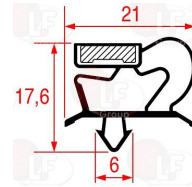

POLARIS BN14414080540   POLARIS 14414080540

POLARIS BN14414300620   POLARIS 14414300620

3786170 SNAP-IN GASKET 584x398 mm

5058326 SNAP-IN GASKET 585x385 mm