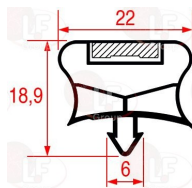

POLARIS BN14414300569   POLARIS 14414300569

POLARIS BN1441566366