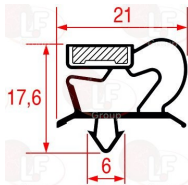

POLARIS BN14416801580

POLARIS 14416801580

POLARIS BN14416451605

POLARIS 14416451605

3186957 SNAP-IN GASKET 1865x745 mm

5036355 SNAP-IN GASKET 398x164 mm