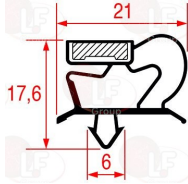

POLARIS 147807

3346068 WHEEL SWIVEL PLATE WITH BRAKE
with zinc-plated supports - polyamide nucleus
injection polyurethane coating
dimensions \varnothing 80x30 mm - load capacity 120 kg
fixing plate 105x85 mm
distance between holes 86-60 mm

POLARIS BN14415991560

POLARIS 14415991560

POLARIS BN14415991559

POLARIS 14415991559

3186728 SNAP-IN GASKET 1575x615 mm

3186980 SNAP-IN GASKET 1594x676 mm

POLARIS BN14416451606

POLARIS 14416451606