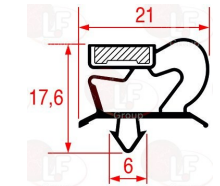

POLARIS BN14415010640

POLARIS 14415010640

3186984 SNAP-IN GASKET 1470x570 mm