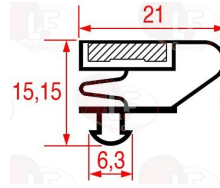

POLARIS BN14426761594

POLARIS 14426761594

3186835 SNAP-IN DOOR GASKET 407x296 mm