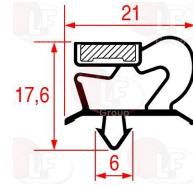

3786333 SNAP-IN GASKET 1500x630 mm

POLARIS BN14416191489

POLARIS 14416191489

POLARIS

Suitable for:

Suitable for:

3051691 SNAP-IN GASKET 1535x585 mm

3186549 SNAP-IN GASKET 1574x614 mm