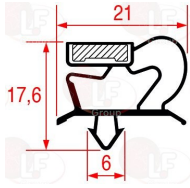

Suitable for:

Suitable for:

3186915 SNAP-IN GASKET 415x309 mm

3186916 SNAP-IN GASKET 418x199 mm

POLARIS BN14413090418   POLARIS 14413090418

POLARIS BN14411990418   POLARIS 14411990418

3186959 SNAP-IN GASKET 418x418 mm

3786695 SNAP-IN GASKET 420x310 mm