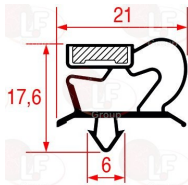

POLARIS BN14417321850

POLARIS 14417321850

POLARIS BN14414300149

POLARIS 14414300149

3786388 SNAP-IN GASKET 398x269 mm

**3186544 SNAP-IN GASKET 410x155 mm
for REFRIGERATED COUNTERS**