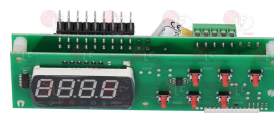

POLARIS 1405011150

Electronic controllers

5058356 CONTROLLER DISPLAY EVCO EVC20S35N7ALX40
 230V 50/60Hz
 4 relays (compressor-defrosting-fan-light)
 2 NTC probes (not included)
 1 input micro door

5048651 CONTROLLER DISPLAY EVCO EVC20S35N7ALX30
 230V 50/60Hz
 3 relays (compressor-fan-light)
 2 NTC probes (not included)
 1 input micro door
 dimensions 155x45 mm

POLARIS BN1681118

POLARIS BN1681114

Suitable for:

POLARIS

3445378 CONTROLLER ELIWELL ID PLUS 974

230V 50/60Hz
 1 relay output 2Hp for compressor
 1 relay output 8A for defrosting
 1 relay output 5A for fans
 2 selectable NTC/PTC/PT1000 probes (not included)
 1 programmable digital/temperature input
 1 programmable digital input
 TTL input for copy card connection
 with buzzer
 front dimension 74x32xdepth 59 mm
 mounting hole 71x29 mm