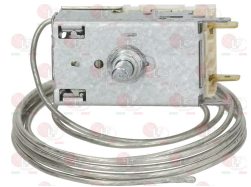

MONDIAL ELITE 1001105

MONDIAL ELITE 1001160

3444803 THERMOSTAT RANCO K50B S3508
2 contacts 6A 250V
capillary 1500 mm
D-shaped pin $\varnothing$ 6x4.6 mm
interchangeable with ATEA A01-0791
Ranco K50 L3430

MONDIAL ELITE 1101031

MONDIAL ELITE 1101056

3241800 THERMOSTAT BLACK KNOB
for D-shaped pin $\varnothing$ 6 x 4.6 mm