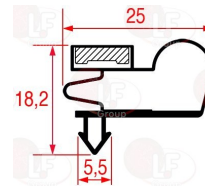

7100514 COPPER FILTER 10 g
2 ways - inlet 5.2 mm outlet 2.6 mm
 \varnothing 16 mm - length 112 mm

MONDIAL ELITE 3140035

Suitable for:

3160239 COPPER FILTER 15 g
2 ways - inlet 6.5 mm outlet 2.6 mm
ø 19 mm - length 120 mm

MONDIAL ELITE 4611027

3786446 GASKET 3 SIDES 520x615x520 mm
snap-in gasket - white colour

MONDIAL ELITE 4611018

3186942 SNAP-IN DOOR GASKET 1300x570 mm
for SHAFT FREEZERS with 400-Litre capacity
Mondial - Iberna

MONDIAL ELITE

3186913 SNAP-IN DOOR GASKET 1336x666 mm

MONDIAL ELITE

3786220 SNAP-IN DOOR GASKET 1695x570 mm

MONDIAL ELITE 4612112

3786694 SNAP-IN GASKET 1410x565 mm

MONDIAL ELITE TDE072321

3786590 SNAP-IN GASKET 1410x650 mm