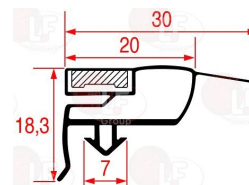

MONDIAL ELITE 4612159

3186744 SNAP-IN GASKET 1445x556 mm