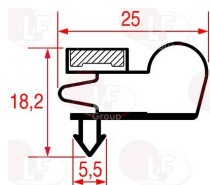

MONDIAL ELITE

3186913 SNAP-IN DOOR GASKET 1336x666 mm

MONDIAL ELITE

3786220 SNAP-IN DOOR GASKET 1695x570 mm

MONDIAL ELITE 4612112

3786694 SNAP-IN GASKET 1410x565 mm

MONDIAL ELITE TDE072321

3786590 SNAP-IN GASKET 1410x650 mm