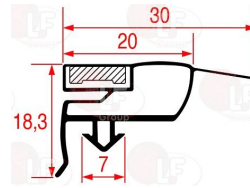

MONDIAL ELITE 4612159

3186744 SNAP-IN GASKET 1445x556 mm

MONDIAL ELITE 4612084

MONDIAL ELITE

Suitable for:

Suitable for:

3786448 SNAP-IN GASKET 1445x570 mm

3786449 SNAP-IN GASKET 1530x635 mm