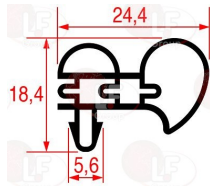

7100514 COPPER FILTER 10 g
2 ways - inlet 5.2 mm outlet 2.6 mm
 \varnothing 16 mm - length 112 mm

MONDIAL ELITE 3140035

Suitable for:

3160239 COPPER FILTER 15 g
2 ways - inlet 6.5 mm outlet 2.6 mm
ø 19 mm - length 120 mm

MONDIAL ELITE 3141035

Suitable for:

3160240 COPPER FILTER 30 g
2 ways - inlet 6.5 mm outlet 2.6 mm
ø 24 mm - length 140 mm

MONDIAL ELITE 3141033

Gaskets for refrigerators

3786445 GASKET 3 SIDES 450x550x450 mm
snap-in gasket

MONDIAL ELITE 4611027

3786446 GASKET 3 SIDES 520x615x520 mm
snap-in gasket - white colour

MONDIAL ELITE 4611018

3186942 SNAP-IN DOOR GASKET 1300x570 mm
for SHAFT FREEZERS with 400-Litre capacity
Mondial - Iberna