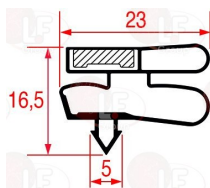

7100514 COPPER FILTER 10 g
2 ways - inlet 5.2 mm outlet 2.6 mm
 \varnothing 16 mm - length 112 mm

MONDIAL ELITE 3140035

Suitable for:

3160239 COPPER FILTER 15 g
2 ways - inlet 6.5 mm outlet 2.6 mm
ø 19 mm - length 120 mm

MONDIAL ELITE 3141035

Suitable for:

3160240 COPPER FILTER 30 g
2 ways - inlet 6.5 mm outlet 2.6 mm
ø 24 mm - length 140 mm

MONDIAL ELITE 3141033

Gaskets for refrigerators

3786445 GASKET 3 SIDES 450x550x450 mm
snap-in gasket

MONDIAL ELITE 4611027

3786446 GASKET 3 SIDES 520x615x520 mm
snap-in gasket - white colour

MONDIAL ELITE 4611018

3186942 SNAP-IN DOOR GASKET 1300x570 mm
for SHAFT FREEZERS with 400-Litre capacity
Mondial - Iberna

MONDIAL ELITE

3186913 SNAP-IN DOOR GASKET 1336x666 mm

MONDIAL ELITE

3786220 SNAP-IN DOOR GASKET 1695x570 mm

MONDIAL ELITE 4612112

3786694 SNAP-IN GASKET 1410x565 mm

MONDIAL ELITE TDE072321

3786590 SNAP-IN GASKET 1410x650 mm