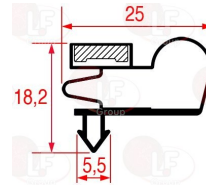

MONDIAL ELITE 4612038

MONDIAL ELITE 4612091

MONDIAL ELITE 4612017

3186970 SNAP-IN GASKET 1565x664 mm

3786447 SNAP-IN GASKET 1635x525 mm