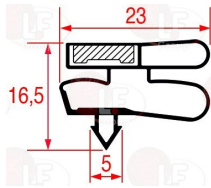

MONDIAL ELITE 4612159

3186744 SNAP-IN GASKET 1445x556 mm

MONDIAL ELITE 4612084

MONDIAL ELITE

Suitable for:

Suitable for:

3786448 SNAP-IN GASKET 1445x570 mm

3786449 SNAP-IN GASKET 1530x635 mm