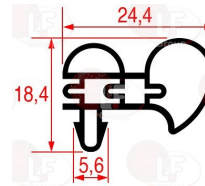

MONDIAL ELITE 4611027

3786446 GASKET 3 SIDES 520x615x520 mm
snap-in gasket - white colour