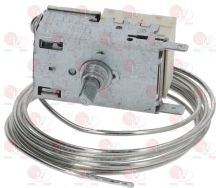

MONDIAL ELITE 1721415

3444854 THERMOSTAT RANCO K55 L5031
2 contacts 6A 250V
capillary length 2000 mm
D-shaft pin $\varnothing$ 6x4.6 mm
COLD -25°/-33°C - WARM -8°/-13°C
alternative ATEA A21-0048 - Danfoss 077B-1643