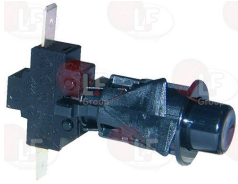

Supports

3391034 ROLL HOLDER BRACKET

MONDIAL ELITE 5691011

3391033 ROLL-BOND SUPPORT

MONDIAL ELITE 1721398

Switches

3319484 SINGLE POLE SWITCH
16A 250V

MONDIAL ELITE 1114013