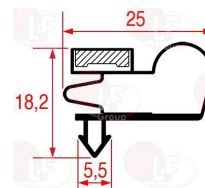

MONDIAL ELITE

3186913 SNAP-IN DOOR GASKET 1336x666 mm

MONDIAL ELITE

3786220 SNAP-IN DOOR GASKET 1695x570 mm

MONDIAL ELITE 4612112

3786694 SNAP-IN GASKET 1410x565 mm

MONDIAL ELITE TDE072321

3786590 SNAP-IN GASKET 1410x650 mm