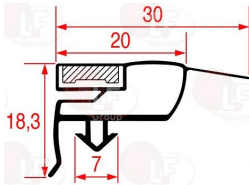

MONDIAL ELITE 4612038

MONDIAL ELITE 4612091

MONDIAL ELITE 4612017

3186970 SNAP-IN GASKET 1565x664 mm

3786447 SNAP-IN GASKET 1635x525 mm