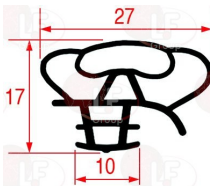

MONDIAL ELITE 4611018

3186942 SNAP-IN DOOR GASKET 1300x570 mm
for SHAFT FREEZERS with 400-Litre capacity
Mondial - Iberna