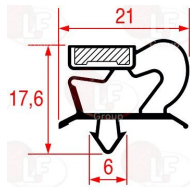

## Gaskets for refrigerators

- 3186780 SNAP-IN GASKET 1555x655 mm**

MODULAR 752.002.00

- 3186880 SNAP-IN GASKET 1027 LENGTH 2000 mm**

MODULAR

- 3186538 SNAP-IN GASKET 445x195 mm**  
 for Refrigerated table (MODULAR) TR/C3