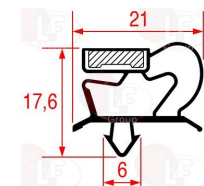

MODULAR 752.015.00

1. **3786673 SNAP-IN GASKET 750x655 mm**