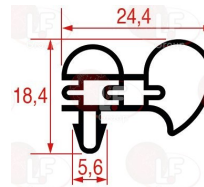

MODULAR 752.002.00

1. **3186880 SNAP-IN GASKET 1027 LENGTH 2000 mm**