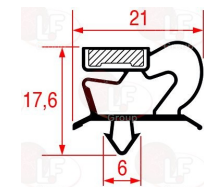

MODULAR 752.012.00

1. **3186539 SNAP-IN GASKET 445x305 mm**
   for Refrigerated table (MODULAR) TR/C2