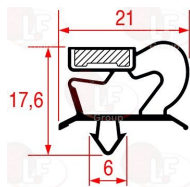

## Gaskets for refrigerators

- 3186780 SNAP-IN GASKET 1555x655 mm**

MODULAR 752.002.00

- 3186880 SNAP-IN GASKET 1027 LENGTH 2000 mm**

MODULAR

- 3186538 SNAP-IN GASKET 445x195 mm**  
 for Refrigerated table (MODULAR) TR/C3