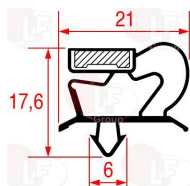

MODULAR 752.013.00

1. **3186537 SNAP-IN GASKET 630x445 mm**
   for Refrigerated table (MODULAR) TR/P