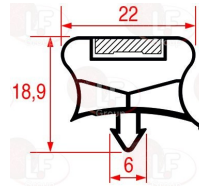

## Gaskets for refrigerators

**3286091 GASKET 3 SIDES 2000x1015x2000 mm**  
snap-in gasket

MISA LF-3186830

MISA

**3286089 GASKET 3 SIDES 2000x765x2000 mm**  
snap-in gasket

MISA

**3186824 SNAP-IN GASKET 1024 LENGTH 2200 mm**

MISA

**3286090 SNAP-IN GASKET 1860x727 mm**

MISA

## Grids for oven

**3185928 GRID PLASTIC-COATED 785x785 mm**

MISA

**3185906 GRID PLASTIC-COATED 814x785 mm**

MISA

The data herewith contained may change without notice and LF SpA cannot be held responsible for possible errors stated or resulting by the use of this document. All rights reserved. No part of this publication may be reproduced without written permission by LF SpA.