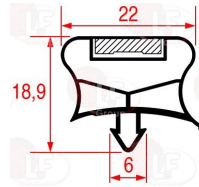

## Gaskets for refrigerators

**3286091 GASKET 3 SIDES 2000x1015x2000 mm**  
snap-in gasket

MISA LF-3186830

MISA

**3286089 GASKET 3 SIDES 2000x765x2000 mm**  
snap-in gasket

MISA

**3186824 SNAP-IN GASKET 1024 LENGTH 2200 mm**

MISA

**3286090 SNAP-IN GASKET 1860x727 mm**

MISA

## Grids for oven

**3185928 GRID PLASTIC-COATED 785x785 mm**

MISA

**3185906 GRID PLASTIC-COATED 814x785 mm**

MISA

The data herewith contained may change without notice and LF SpA cannot be held responsible for possible errors stated or resulting by the use of this document. All rights reserved. No part of this publication may be reproduced without written permission by LF SpA.