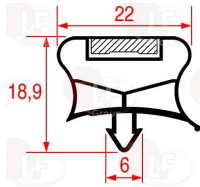

## Gaskets for refrigerators

**3286091 GASKET 3 SIDES 2000x1015x2000 mm**  
snap-in gasket

MISA LF-3186830

MISA

**3286089 GASKET 3 SIDES 2000x765x2000 mm**  
snap-in gasket

MISA

**3186824 SNAP-IN GASKET 1024 LENGTH 2200 mm**

MISA

**3286090 SNAP-IN GASKET 1860x727 mm**

MISA

## Grids for oven

**3185928 GRID PLASTIC-COATED 785x785 mm**

MISA

**3185906 GRID PLASTIC-COATED 814x785 mm**

MISA

The data herewith contained may change without notice and LF SpA cannot be held responsible for possible errors stated or resulting by the use of this document. All rights reserved. No part of this publication may be reproduced without written permission by LF SpA.