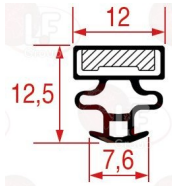

## Gaskets for refrigerators

**3286091 GASKET 3 SIDES 2000x1015x2000 mm**  
snap-in gasket

MISA LF-3186830

MISA

**3286089 GASKET 3 SIDES 2000x765x2000 mm**  
snap-in gasket

MISA

**3186824 SNAP-IN GASKET 1024 LENGTH 2200 mm**

MISA

**3286090 SNAP-IN GASKET 1860x727 mm**

MISA