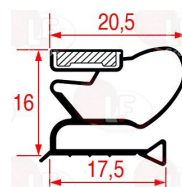

LIEBHERR EM55HHR

5092364 COMPRESSORE EMBRACO EMT45CDP RSIR
 220/240V 50Hz potenza 1/8 Hp, cilindrata 6.78 cc
 R600a HMBP ASPERA

LIEBHERR 6119659

Fans for motors

2105776 FAN OF PLASTIC ø 160 mm
 for shaft ø 5 mm
 for Refrigerated cupboard (LIEBHERR)
 UKS5000-11/001
 for Refrigerated cupboard (LIEBHERR)
 BGPV8420-40A/001 - GGPV1420-15/001
 GGPV1470-40A/001 - GGPV6570-40B/001
 GKPV6570-11B/001 - UGK6150-10E/085
 UKS5000-11/001 - UKS5000-2A/001
 MGPV652-20E/647

LIEBHERR 6299905

Gaskets for refrigerators

3286068 MIDDLE EDGED GASKET 1085x580 mm

LIEBHERR 7111022

3286064 MIDDLE EDGED GASKET 1393x739 mm
 for Refrigerated cupboard (LIEBHERR) FKS5000-10C
 PAV50-11/647 - UKS5000-11/003 UKS5050-10A/001
 UKS5050-10A/003 - UKS5050-10A/085

LIEBHERR 7108154

3286065 MIDDLE EDGED GASKET 1450x610 mm
 for Refrigerated cupboard (LIEBHERR)
 UKS3650-11A/001

LIEBHERR 7108759

3286070 MIDDLE EDGED GASKET 1475x589 mm

LIEBHERR 7108863

Suitable for:

3286067 MIDDLE EDGED GASKET 1585x734 mm
for Refrigerated cupboard (LIEBHERR)
UKS5700-11/001
for Refrigerated cupboard (LIEBHERR)
UKS5700.11.001