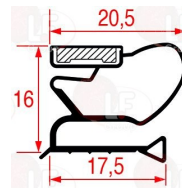

LIEBHERR EM55HHR

5092364 COMPRESSORE EMBRACO EMT45CDP RSIR
 220/240V 50Hz potenza 1/8 Hp, cilindrata 6.78 cc
 R600a HMBP ASPERA

LIEBHERR 6119659

Fans for motors

2105776 FAN OF PLASTIC ø 160 mm
 for shaft ø 5 mm
 for Refrigerated cupboard (LIEBHERR)
 UKS5000-11/001
 for Refrigerated cupboard (LIEBHERR)
 BGPV8420-40A/001 - GGPV1420-15/001
 GGPV1470-40A/001 - GGPV6570-40B/001
 GKPV6570-11B/001 - UGK6150-10E/085
 UKS5000-11/001 - UKS5000-2A/001
 MGPV652-20E/647

LIEBHERR 6299905

Gaskets for refrigerators

3286068 MIDDLE EDGED GASKET 1085x580 mm

LIEBHERR 7111022

3286064 MIDDLE EDGED GASKET 1393x739 mm
 for Refrigerated cupboard (LIEBHERR) FKS5000-10C
 PAV50-11/647 - UKS5000-11/003 UKS5050-10A/001
 UKS5050-10A/003 - UKS5050-10A/085