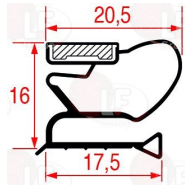

LIEBHERR 6299905

Gaskets for refrigerators

3286068 MIDDLE EDGED GASKET 1085x580 mm

LIEBHERR 7111022

3286064 MIDDLE EDGED GASKET 1393x739 mm
 for Refrigerated cupboard (LIEBHERR) FKS5000-10C
 PAV50-11/647 - UKS5000-11/003 UKS5050-10A/001
 UKS5050-10A/003 - UKS5050-10A/085

LIEBHERR 7108154

3286065 MIDDLE EDGED GASKET 1450x610 mm
 for Refrigerated cupboard (LIEBHERR)
 UKS3650-11A/001

LIEBHERR 7108759

3286070 MIDDLE EDGED GASKET 1475x589 mm

LIEBHERR 7108863

Suitable for:

3286067 MIDDLE EDGED GASKET 1585x734 mm
for Refrigerated cupboard (LIEBHERR)
UKS5700-11/001
for Refrigerated cupboard (LIEBHERR)
UKS5700.11.001

LIEBHERR 7108485

Measuring tools

3394207 DIGITAL THERMOMETER -50+70°C BLACK
battery powered
front battery
working temperature 0+50°C
accuracy $\pm 1^\circ\text{C}$
resolution 0.1°C
dimensions 62.5x29.5x19 mm
remote probe 1600 mm
for Refrigerated cupboard (LIEBHERR)
FKV3610-21G/001