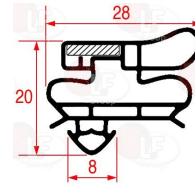

LIEBHERR 7108963

Suitable for:

7107467 SNAP-IN GASKET 1635x620 mm
for Refrigerated cupboard (LIEBHERR)
BGPV6520-15 001 - LGPV6520-15E/001
LKPV1422-10/B001