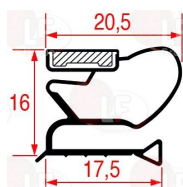

LIEBHERR EM55HHR

5092364 COMPRESSORE EMBRACO EMT45CDP RSIR
 220/240V 50Hz potenza 1/8 Hp, cilindrata 6.78 cc
 R600a HMBP ASPERA

LIEBHERR 6119659

Fans for motors

2105776 FAN OF PLASTIC ø 160 mm
 for shaft ø 5 mm
 for Refrigerated cupboard (LIEBHERR)
 UKS5000-11/001
 for Refrigerated cupboard (LIEBHERR)
 BGPV8420-40A/001 - GGPV1420-15/001
 GGPV1470-40A/001 - GGPV6570-40B/001
 GKPV6570-11B/001 - UGK6150-10E/085
 UKS5000-11/001 - UKS5000-2A/001
 MGPV652-20E/647

LIEBHERR 6299905

Gaskets for refrigerators

3286068 MIDDLE EDGED GASKET 1085x580 mm

LIEBHERR 7111022

3286064 MIDDLE EDGED GASKET 1393x739 mm
 for Refrigerated cupboard (LIEBHERR) FKS5000-10C
 PAV50-11/647 - UKS5000-11/003 UKS5050-10A/001
 UKS5050-10A/003 - UKS5050-10A/085

LIEBHERR 7108154

3286065 MIDDLE EDGED GASKET 1450x610 mm
 for Refrigerated cupboard (LIEBHERR)
 UKS3650-11A/001

LIEBHERR 7108759

3286070 MIDDLE EDGED GASKET 1475x589 mm

LIEBHERR 7108863

Suitable for:

3286067 MIDDLE EDGED GASKET 1585x734 mm
for Refrigerated cupboard (LIEBHERR)
UKS5700-11/001
for Refrigerated cupboard (LIEBHERR)
UKS5700.11.001

LIEBHERR 7108485

Measuring tools

3394207 DIGITAL THERMOMETER -50+70°C BLACK
battery powered
front battery
working temperature 0+50°C
accuracy $\pm 1^\circ\text{C}$
resolution 0.1°C
dimensions 62.5x29.5x19 mm
remote probe 1600 mm
for Refrigerated cupboard (LIEBHERR)
FKV3610-21G/001