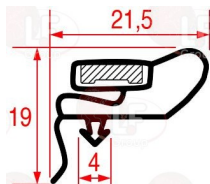

LIEBHERR 7108963

Suitable for:

7107467 SNAP-IN GASKET 1635x620 mm
for Refrigerated cupboard (LIEBHERR)
BGPV6520-15 001 - LGPV6520-15E/001
LKPV1422-10/B001

LIEBHERR 7109363

3286069 SNAP-IN GASKET 1780x725 mm
for Refrigerated cupboard electric (LIEBHERR)
FGV705-10C 890
for Refrigerated cupboard (LIEBHERR)
UGK6450-20/001
for Refrigerated cupboard electric (LIEBHERR)
FGV705-10C 890 - FGV705-10D 890
UGK6450-10C 890 - UGK6450-10D 085
UGK6450-10D 890 - UGK6450-20 001
UGK6450-20A 001 - UGK7150-10C 085
UGK7150-10C 890

LIEBHERR 7108485

Measuring tools

3394207 DIGITAL THERMOMETER -50+70°C BLACK
battery powered
front battery
working temperature 0+50°C
accuracy $\pm 1^\circ\text{C}$
resolution 0.1°C
dimensions 62.5x29.5x19 mm
remote probe 1600 mm
for Refrigerated cupboard (LIEBHERR)
FKV3610-21G/001