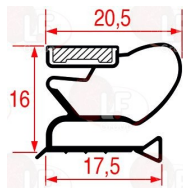

LIEBHERR EM55HHR

5092364 COMPRESSORE EMBRACO EMT45CDP RSIR
 220/240V 50Hz potenza 1/8 Hp, cilindrata 6.78 cc
 R600a HMBP ASPERA

LIEBHERR 6119659

Fans for motors

2105776 FAN OF PLASTIC ø 160 mm
 for shaft ø 5 mm
 for Refrigerated cupboard (LIEBHERR)
 UKS5000-11/001
 for Refrigerated cupboard (LIEBHERR)
 BGPV8420-40A/001 - GGPV1420-15/001
 GGPV1470-40A/001 - GGPV6570-40B/001
 GKPV6570-11B/001 - UGK6150-10E/085
 UKS5000-11/001 - UKS5000-2A/001
 MGPV652-20E/647

LIEBHERR 6299905

Gaskets for refrigerators

3286068 MIDDLE EDGED GASKET 1085x580 mm

LIEBHERR 7111022

3286064 MIDDLE EDGED GASKET 1393x739 mm
 for Refrigerated cupboard (LIEBHERR) FKS5000-10C
 PAV50-11/647 - UKS5000-11/003 UKS5050-10A/001
 UKS5050-10A/003 - UKS5050-10A/085