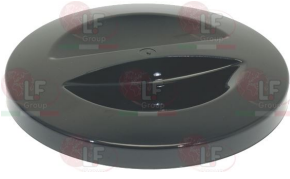

1080063 COFFEE HOPPER LID ø 205 mm
for Grinder-dispenser (VIBIEMME) VB63 - VB83

VIBIEMME MACCOPCAMVB

Counters

1252407 COUNTER FOR COFFEE GRINDER
for Grinder-dispenser (VIBIEMME) VB63 - VB83