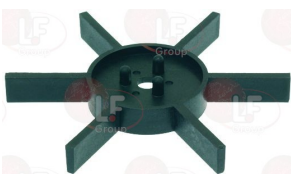

Stars and spare parts

1343054 BOTTOM STAR
for Grinder-dispenser (VIBIEMME) VB63 - VB83

VIBIEMME MACCSTELINFVB

1343052 DIVIDING SHEET
for Grinder-dispenser (VIBIEMME) VB63 - VB83