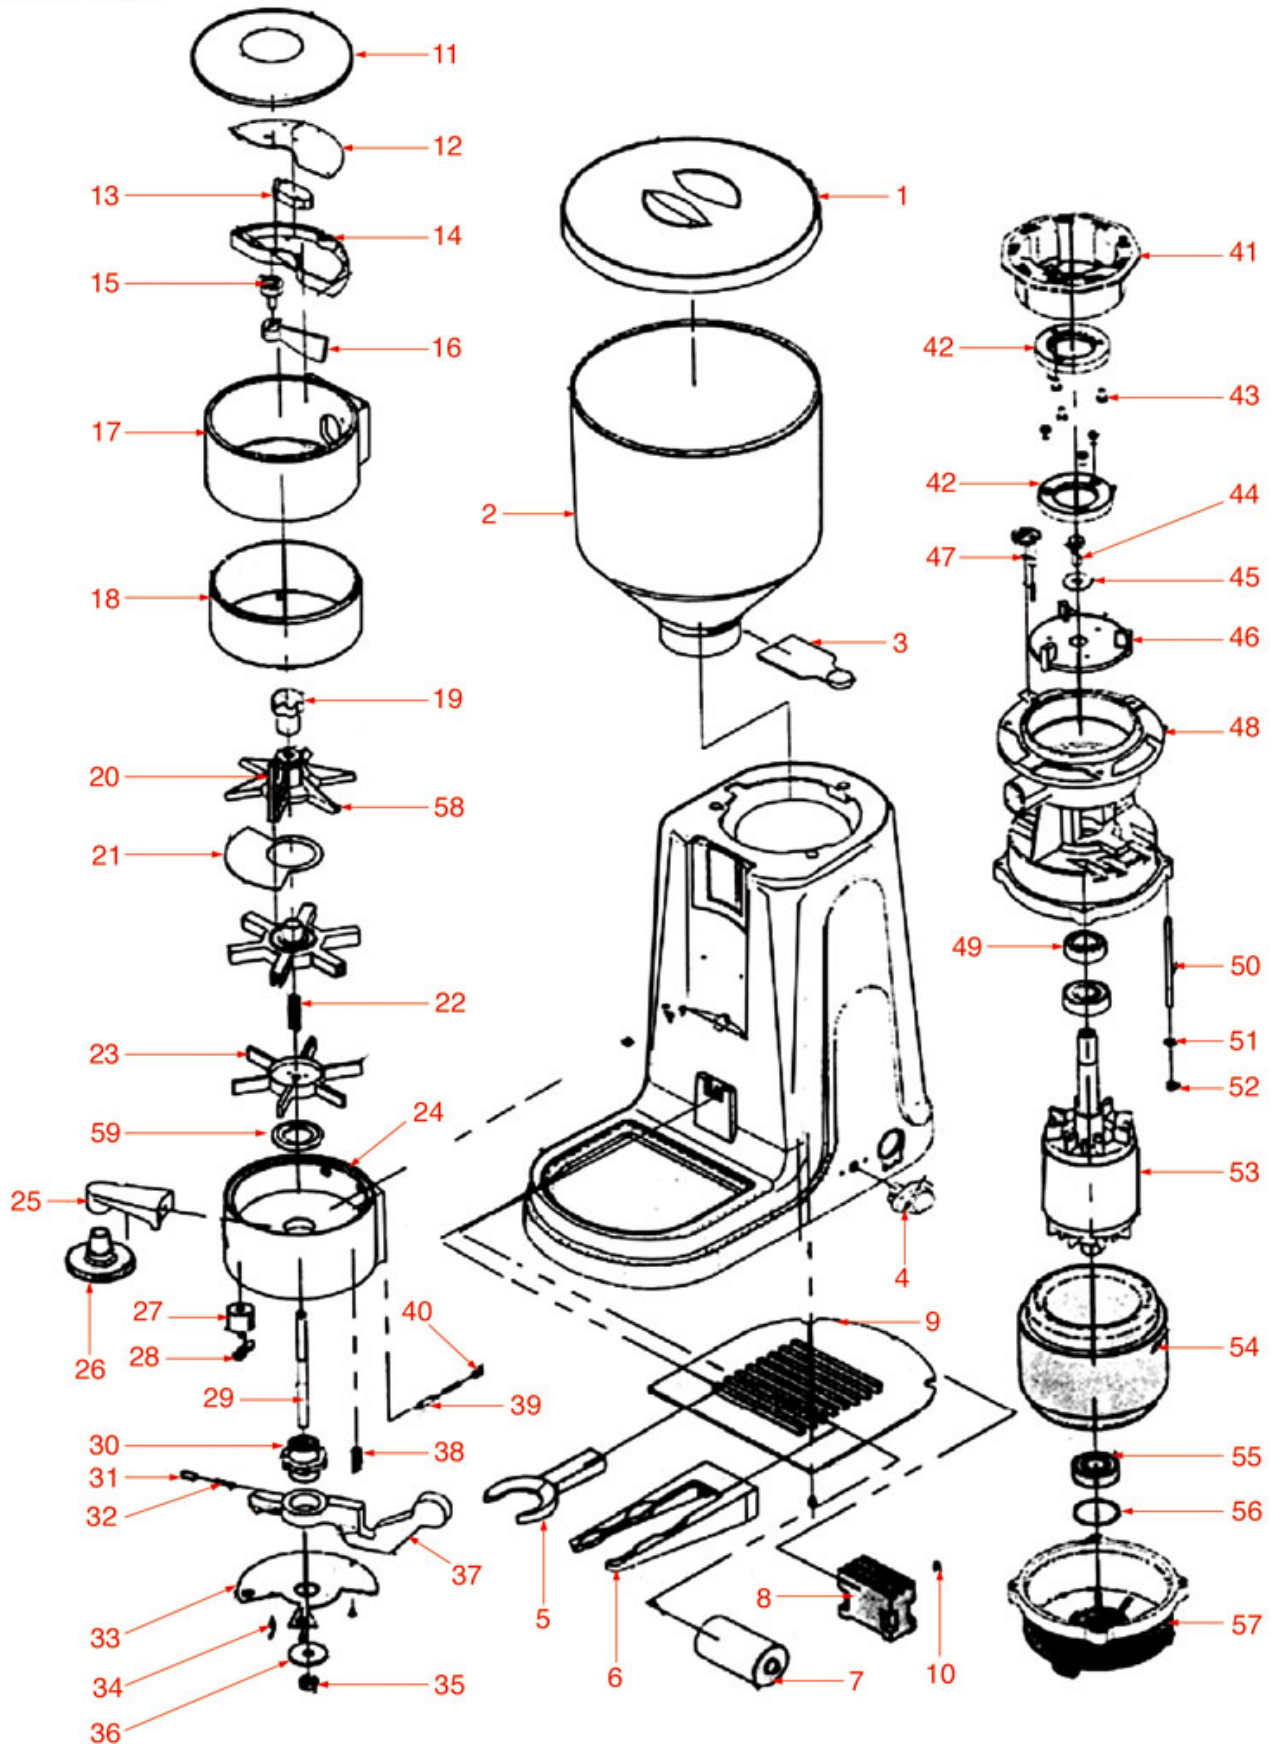

GRINDER ASSEMBLY VB63-VB83

VB63-VB83

VBMMC01

Positions without LF code no.: upon request

VIBIEMME

Position	LF code no.	Description
1	1080063	COFFEE HOPPER LID ø 205 mm
2	1080064	COFFEE HOPPER
3	1080066	COFFEE CONTAINER CLOSING SHEET
4	3319296	BLACK BIPOLAR SWITCH 16A 250V
4	3319501	PUSH-BUTTON PROTECTION CAP
5	1162005	FILTER HOLDER FORK
7	3068027	CAPACITOR DUCATI ENERGIA 20µF
10	1313006	FOOT ø 19x10 mm
11	1090006	DOSER LID ø 130 mm
12	1240041	MICROSWITCH BOX LID
13	3240123	MICROSWITCH ROLD VRSRB1DA1
16	1240042	MICROSWITCH CONTROL FLAP
18	1090008	DOSER CYLINDER ø 125x54 mm
19	1241076	STAR ADJUSTMENT KNOB
20	1090009	DOSER SCRAPER ø 2x95 mm
21	1343052	DIVIDING SHEET
22	1250142	STAR SPRING ø 42x36 mm
23	1343054	BOTTOM STAR
26	1385014	COFFEE TAMPER ø 56 mm
27	1252407	COUNTER FOR COFFEE GRINDER
28	1252408	DOSER LEVER PIN
30	1252410	6-TEETH PAWL WITH PIN
31	1252411	FEEDING PIN ø 6x16 mm
32	1250145	FEEDING CATCH SPRING ø 5x25 mm
37	1225026	DOSER LEVER
38	1250144	DOSER LEVER RETURN SPRING
39	1252409	LOCKING PIN ø 4x14 mm
41	1251077	GRINDING BURRS TOP HOLDER ø 63 mm
42	1251078	GRINDING BURRS FIORENZATO CS/QUAMAR RH
42	1251084	GRINDING BURRS FIORENZATO CS (PAIR) RH
47	1252405	RING NUT LOCKING PIN
58	1343051	TOP STAR
59	1252406	LEVER GUIDE WASHER