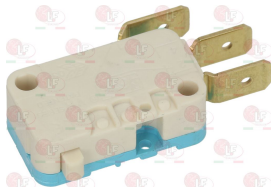

Microswitches, mechanical

3240123 MICROSWITCH ROLD VRSRB1DA1
16A 250V

VFA EXPRES 946058

1252371 SUPPORT WITH MICROSWITCH