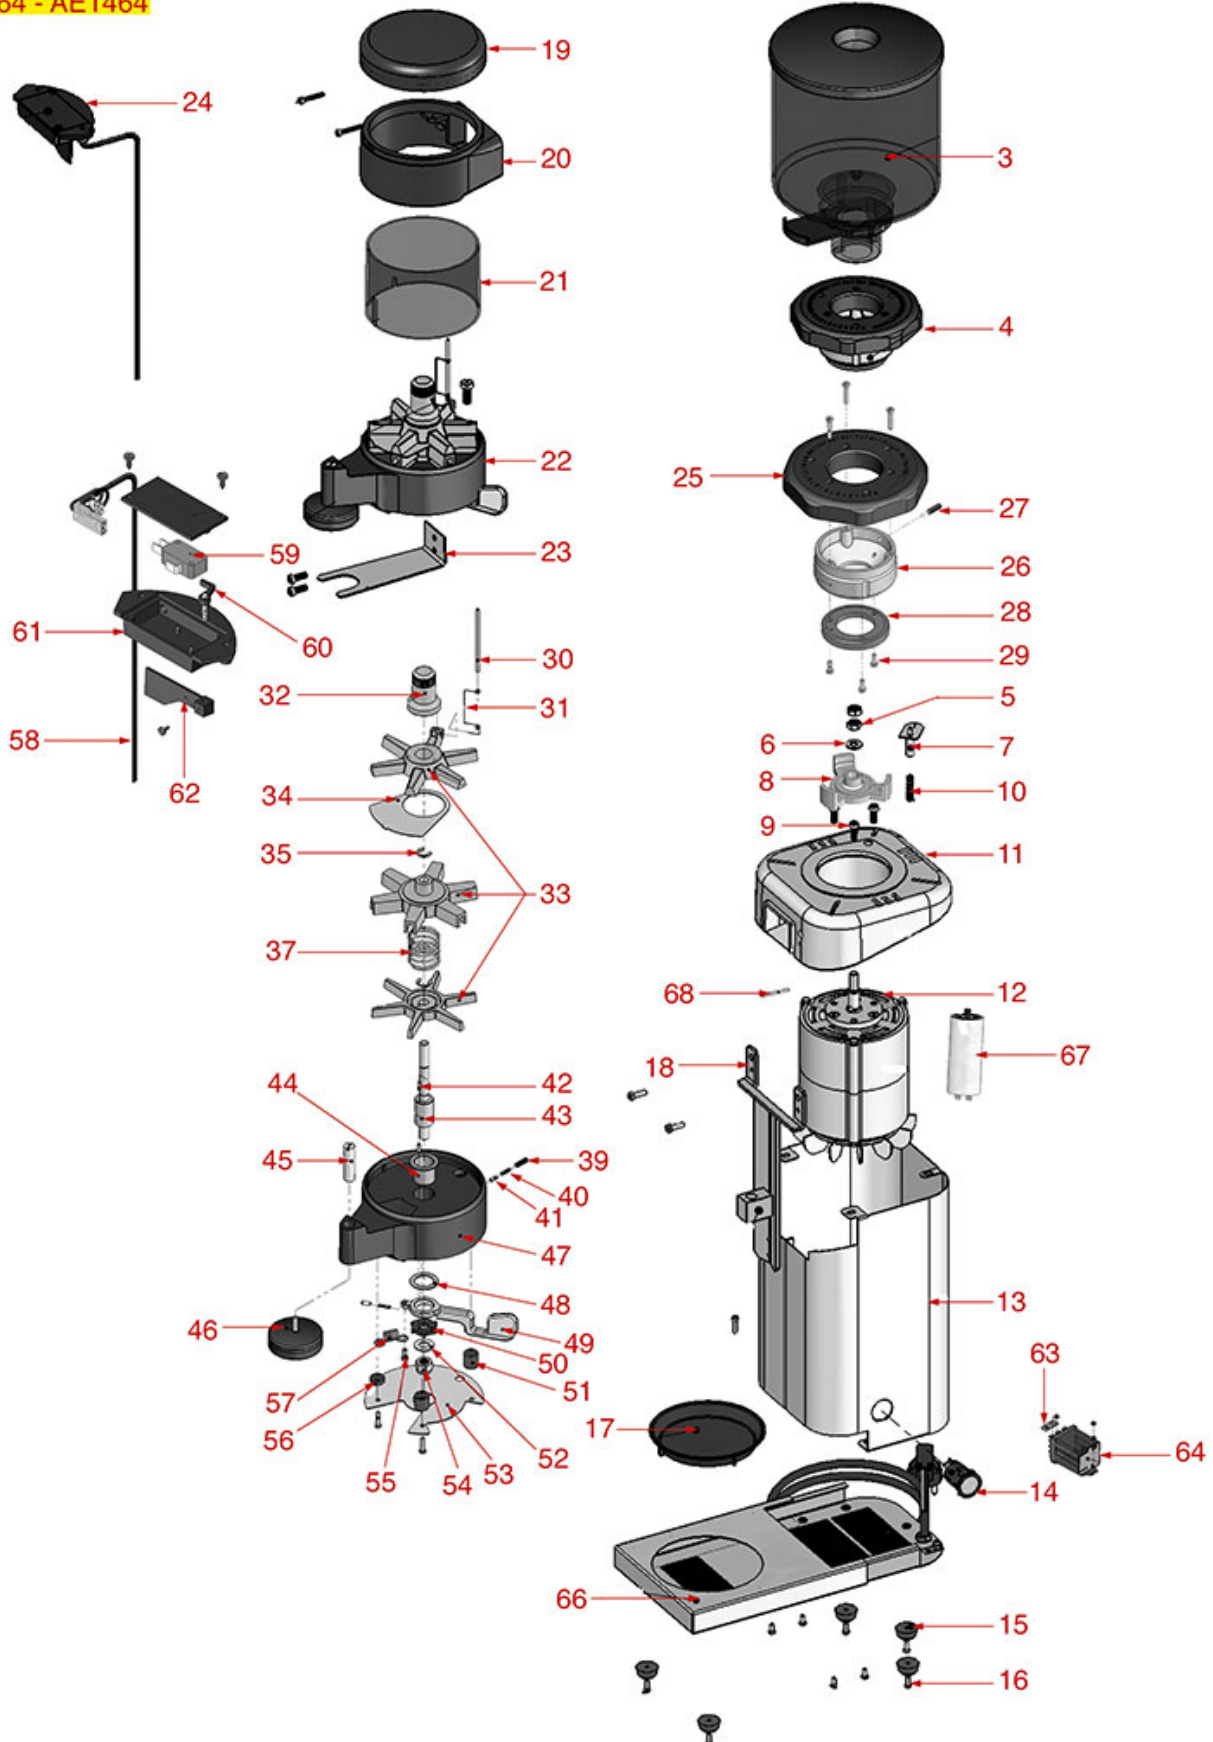

Suitable universal spare parts may not be included

GRINDER ASSEMBLY E1464 AE1464 NEW

E1464 - AE1464

VFA EXPRES

Position	LF code no.	Description
5	3060069	HEXAGONAL NUT M8 MEDIUM
7	1252368	CAP LOCKING PIN
10	1250126	LOCKING PIN SPRING \varnothing 7x26 mm
14	1319464	ORANGE BIPOLAR SWITCH 16A 250V
21	1252370	DOSER CYLINDER
23	1162003	FILTER HOLDER FORK
24	1252371	SUPPORT WITH MICROSWITCH
26	1251055	GRINDING BURRS BOTTOM HOLDER
28	1251071	GRINDING BURRS RANCILIO-VFA (PAIR) LEFT
29	1528631	CYLINDER HEAD SCREW M4x8
30	1324104	MIXER PIN
31	1250127	MIXER PIN SPRING
33	1343030	MIDDLE TOP STAR
34	1252372	SHEET FOR DOSER
37	1250128	STAR SPRING \varnothing 33x35 mm
49	1225022	DOSER LEVER
50	1252373	PAWL FOR COFFEE GRINDER
59	3240123	MICROSWITCH ROLD VRSRB1DA1
64	1351006	RELAY RM 705730 SCHRACK
67	3068016	CAPACITOR DUCATI ENERGIA 10 μ F

GRINDER ASSEMBLY N1464 AN1464 NEW

N1464 - AN1464

VFA EXPRES

Position	LF code no.	Description
5	3060069	HEXAGONAL NUT M8 MEDIUM
7	1252368	CAP LOCKING PIN
10	1250126	LOCKING PIN SPRING \varnothing 7x26 mm
14	1319464	ORANGE BIPOLAR SWITCH 16A 250V
21	1252370	DOSER CYLINDER
23	1162003	FILTER HOLDER FORK
24	1252371	SUPPORT WITH MICROSWITCH
26	1251055	GRINDING BURRS BOTTOM HOLDER
28	1251071	GRINDING BURRS RANCILIO-VFA (PAIR) LEFT
29	1528631	CYLINDER HEAD SCREW M4x8
30	1324104	MIXER PIN
31	1250127	MIXER PIN SPRING
33	1343030	MIDDLE TOP STAR
34	1252372	SHEET FOR DOSER
37	1250128	STAR SPRING \varnothing 33x35 mm
49	1225022	DOSER LEVER
50	1252373	PAWL FOR COFFEE GRINDER
59	3240123	MICROSWITCH ROLD VRSRB1DA1
64	1351006	RELAY RM 705730 SCHRACK
67	3068016	CAPACITOR DUCATI ENERGIA 10 μ F