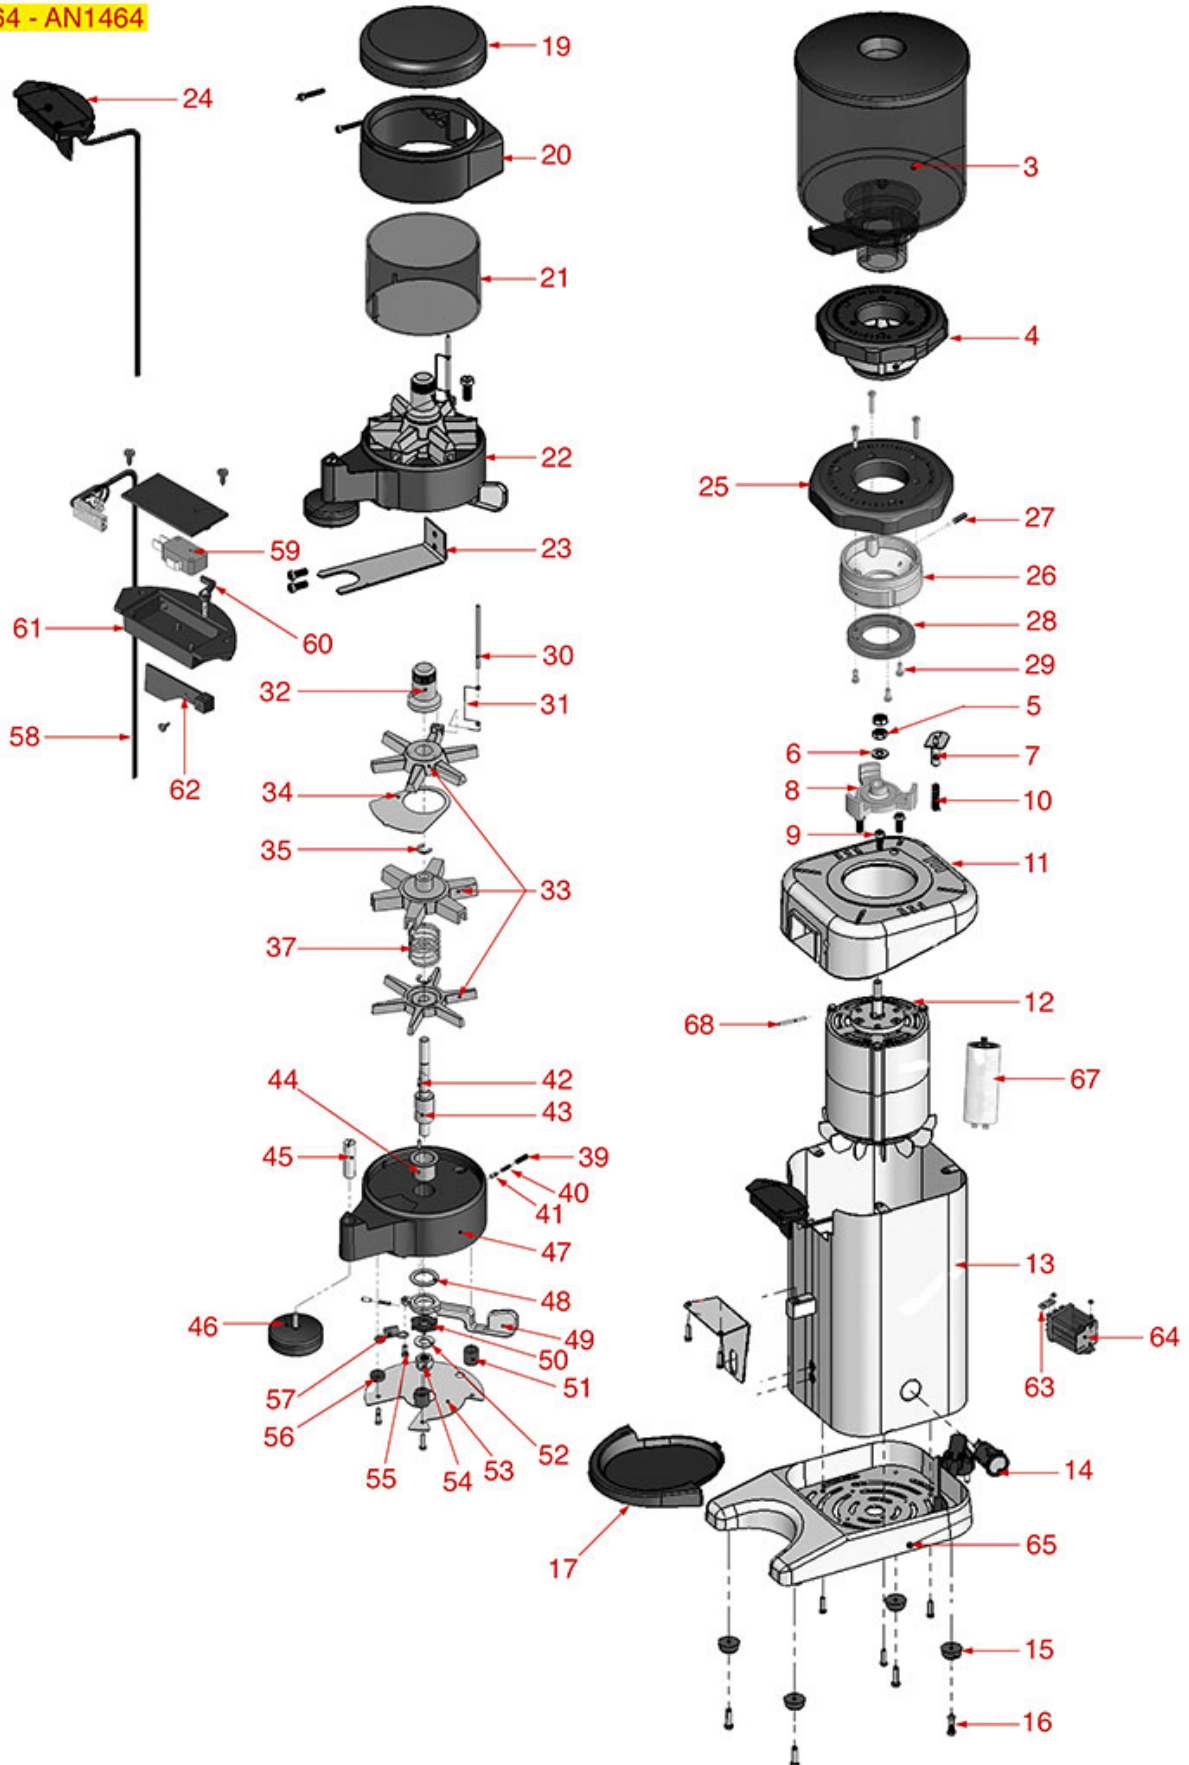

Suitable universal spare parts may not be included

GRINDER ASSEMBLY E1464 AE1464 NEW

E1464 - AE1464

VFA EXPRES

Position	LF code no.	Description
5	3060069	HEXAGONAL NUT M8 MEDIUM
7	1252368	CAP LOCKING PIN
10	1250126	LOCKING PIN SPRING \varnothing 7x26 mm
14	1319464	ORANGE BIPOLAR SWITCH 16A 250V
21	1252370	DOSER CYLINDER
23	1162003	FILTER HOLDER FORK
24	1252371	SUPPORT WITH MICROSWITCH
26	1251055	GRINDING BURRS BOTTOM HOLDER
28	1251071	GRINDING BURRS RANCILIO-VFA (PAIR) LEFT
29	1528631	CYLINDER HEAD SCREW M4x8
30	1324104	MIXER PIN
31	1250127	MIXER PIN SPRING
33	1343030	MIDDLE TOP STAR
34	1252372	SHEET FOR DOSER
37	1250128	STAR SPRING \varnothing 33x35 mm
49	1225022	DOSER LEVER
50	1252373	PAWL FOR COFFEE GRINDER
59	3240123	MICROSWITCH ROLD VRSRB1DA1
64	1351006	RELAY RM 705730 SCHRACK
67	3068016	CAPACITOR DUCATI ENERGIA 10 μ F

GRINDER ASSEMBLY N1464 AN1464 NEW

N1464 - AN1464

VFA EXPRES

Position	LF code no.	Description
5	3060069	HEXAGONAL NUT M8 MEDIUM
7	1252368	CAP LOCKING PIN
10	1250126	LOCKING PIN SPRING \varnothing 7x26 mm
14	1319464	ORANGE BIPOLAR SWITCH 16A 250V
21	1252370	DOSER CYLINDER
23	1162003	FILTER HOLDER FORK
24	1252371	SUPPORT WITH MICROSWITCH
26	1251055	GRINDING BURRS BOTTOM HOLDER
28	1251071	GRINDING BURRS RANCILIO-VFA (PAIR) LEFT
29	1528631	CYLINDER HEAD SCREW M4x8
30	1324104	MIXER PIN
31	1250127	MIXER PIN SPRING
33	1343030	MIDDLE TOP STAR
34	1252372	SHEET FOR DOSER
37	1250128	STAR SPRING \varnothing 33x35 mm
49	1225022	DOSER LEVER
50	1252373	PAWL FOR COFFEE GRINDER
59	3240123	MICROSWITCH ROLD VRSRB1DA1
64	1351006	RELAY RM 705730 SCHRACK
67	3068016	CAPACITOR DUCATI ENERGIA 10 μ F