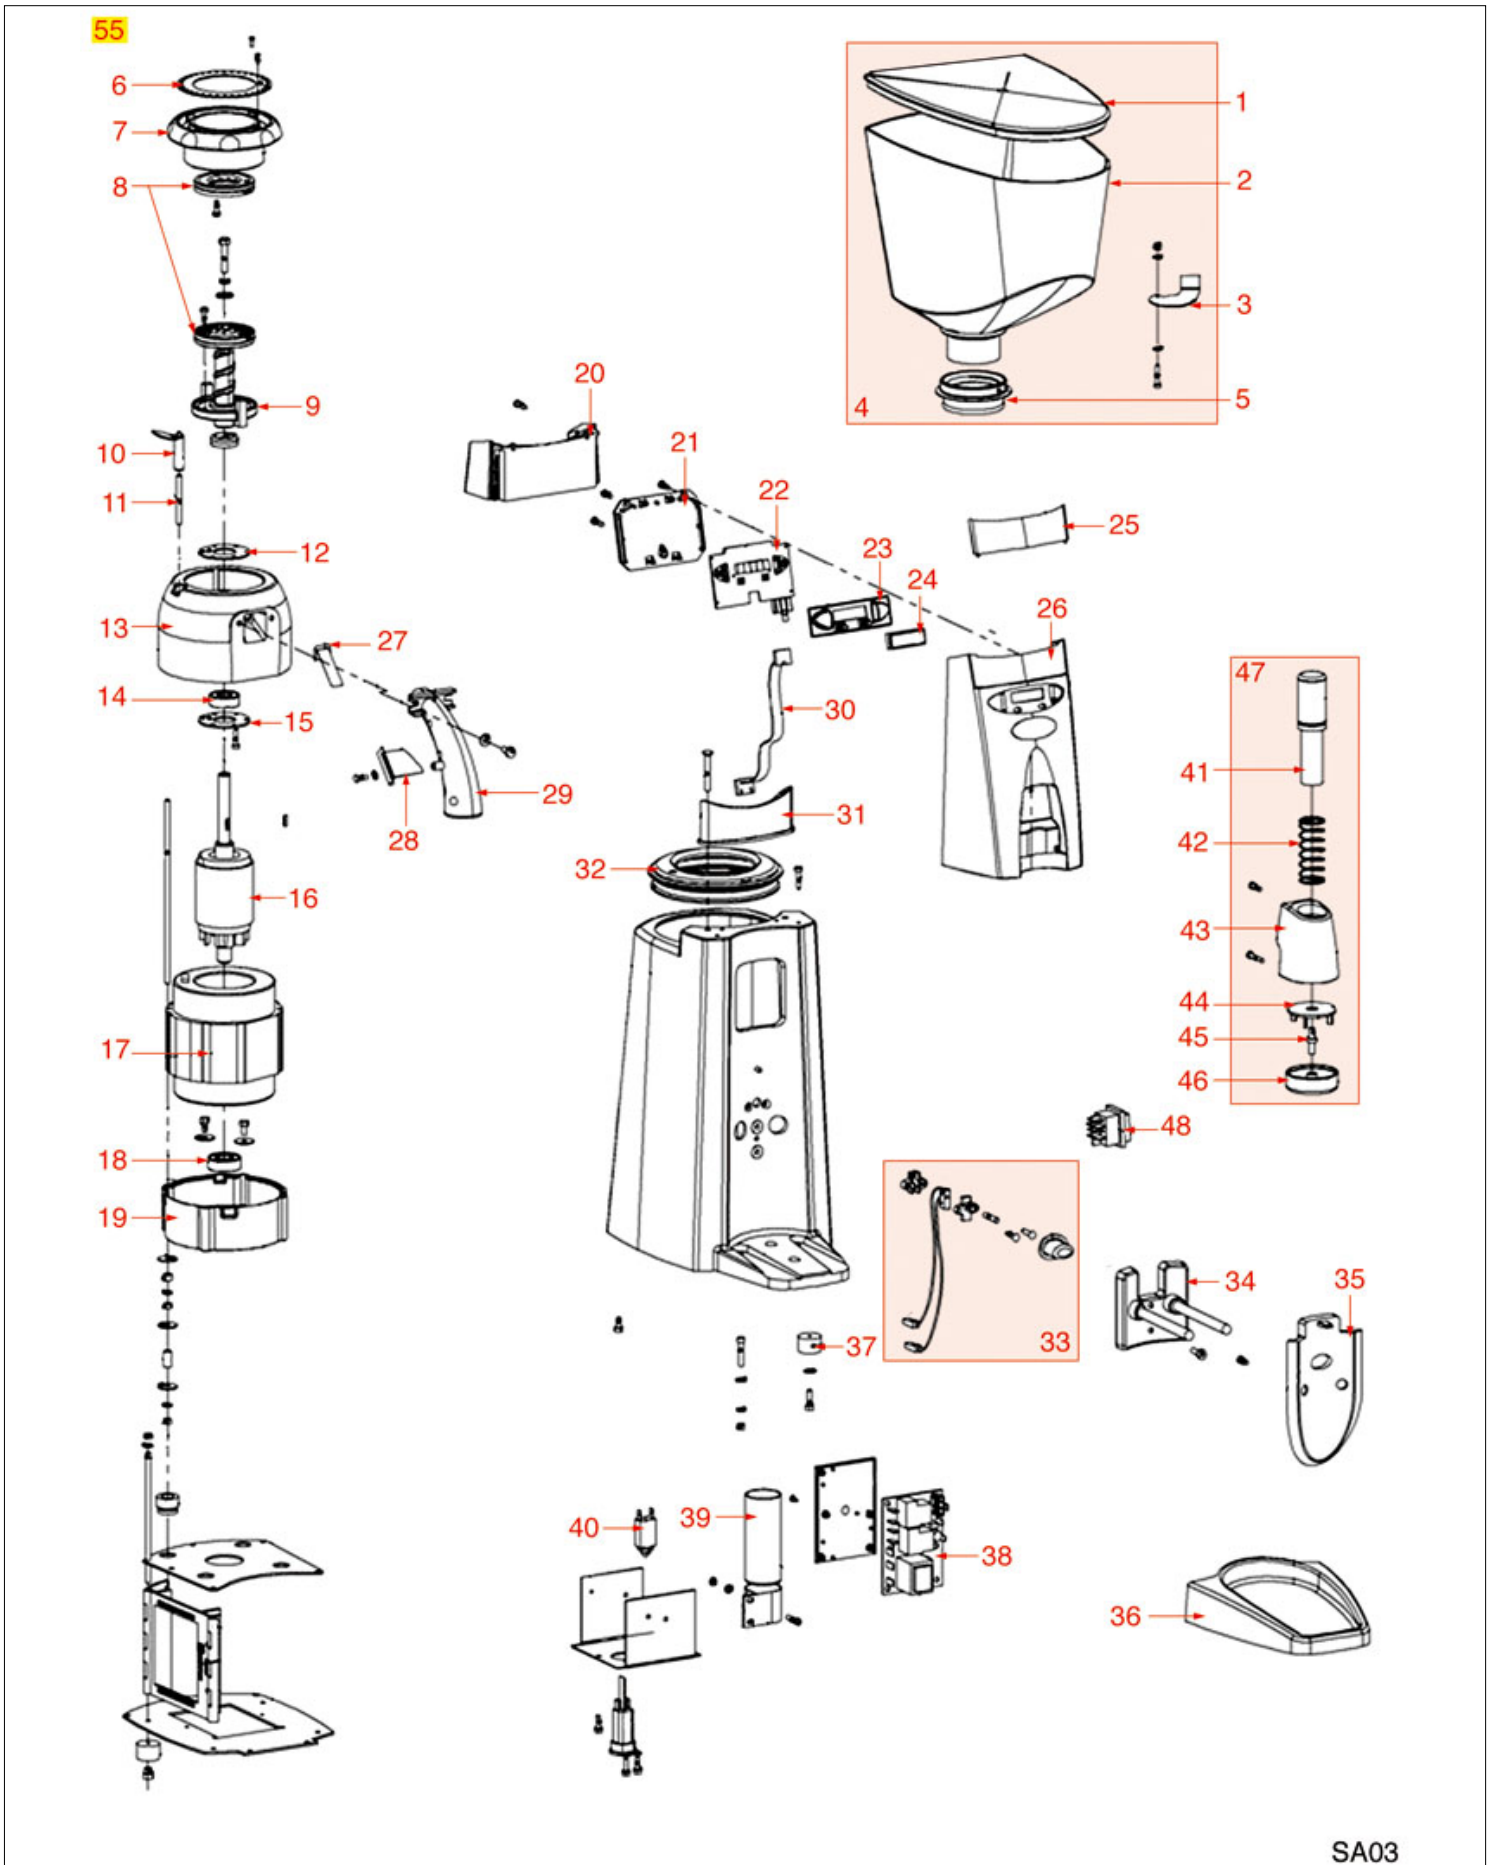

COFFEE GRINDER 55

SANTOS

Position	LF code no.	Description
3	1252182	COFFEE HOPPER CLOSING SHEET
4	1080040	COFFEE HOPPER
5	1252187	COFFEE CONTAINER SOCKET UNION
8	1251081	GRINDING BURRS SANTOS (PAIR) LEFT
8	5023444	GRINDING BURRS PAIR SANTOS LH
11	1252165	SPRING FOR SHAFT
23	1319199	PUSH-BUTTON CONTROL PANEL
29	1252170	COFFEE OUTLET PIPE
33	1240038	MICROSWITCH KIT 0.1A 125V