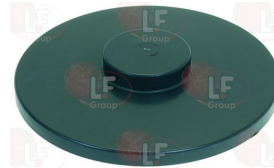

SANTOS 06103

1252163 COFFEE HOPPER LID
for Grinder-dispenser (SANTOS) 6