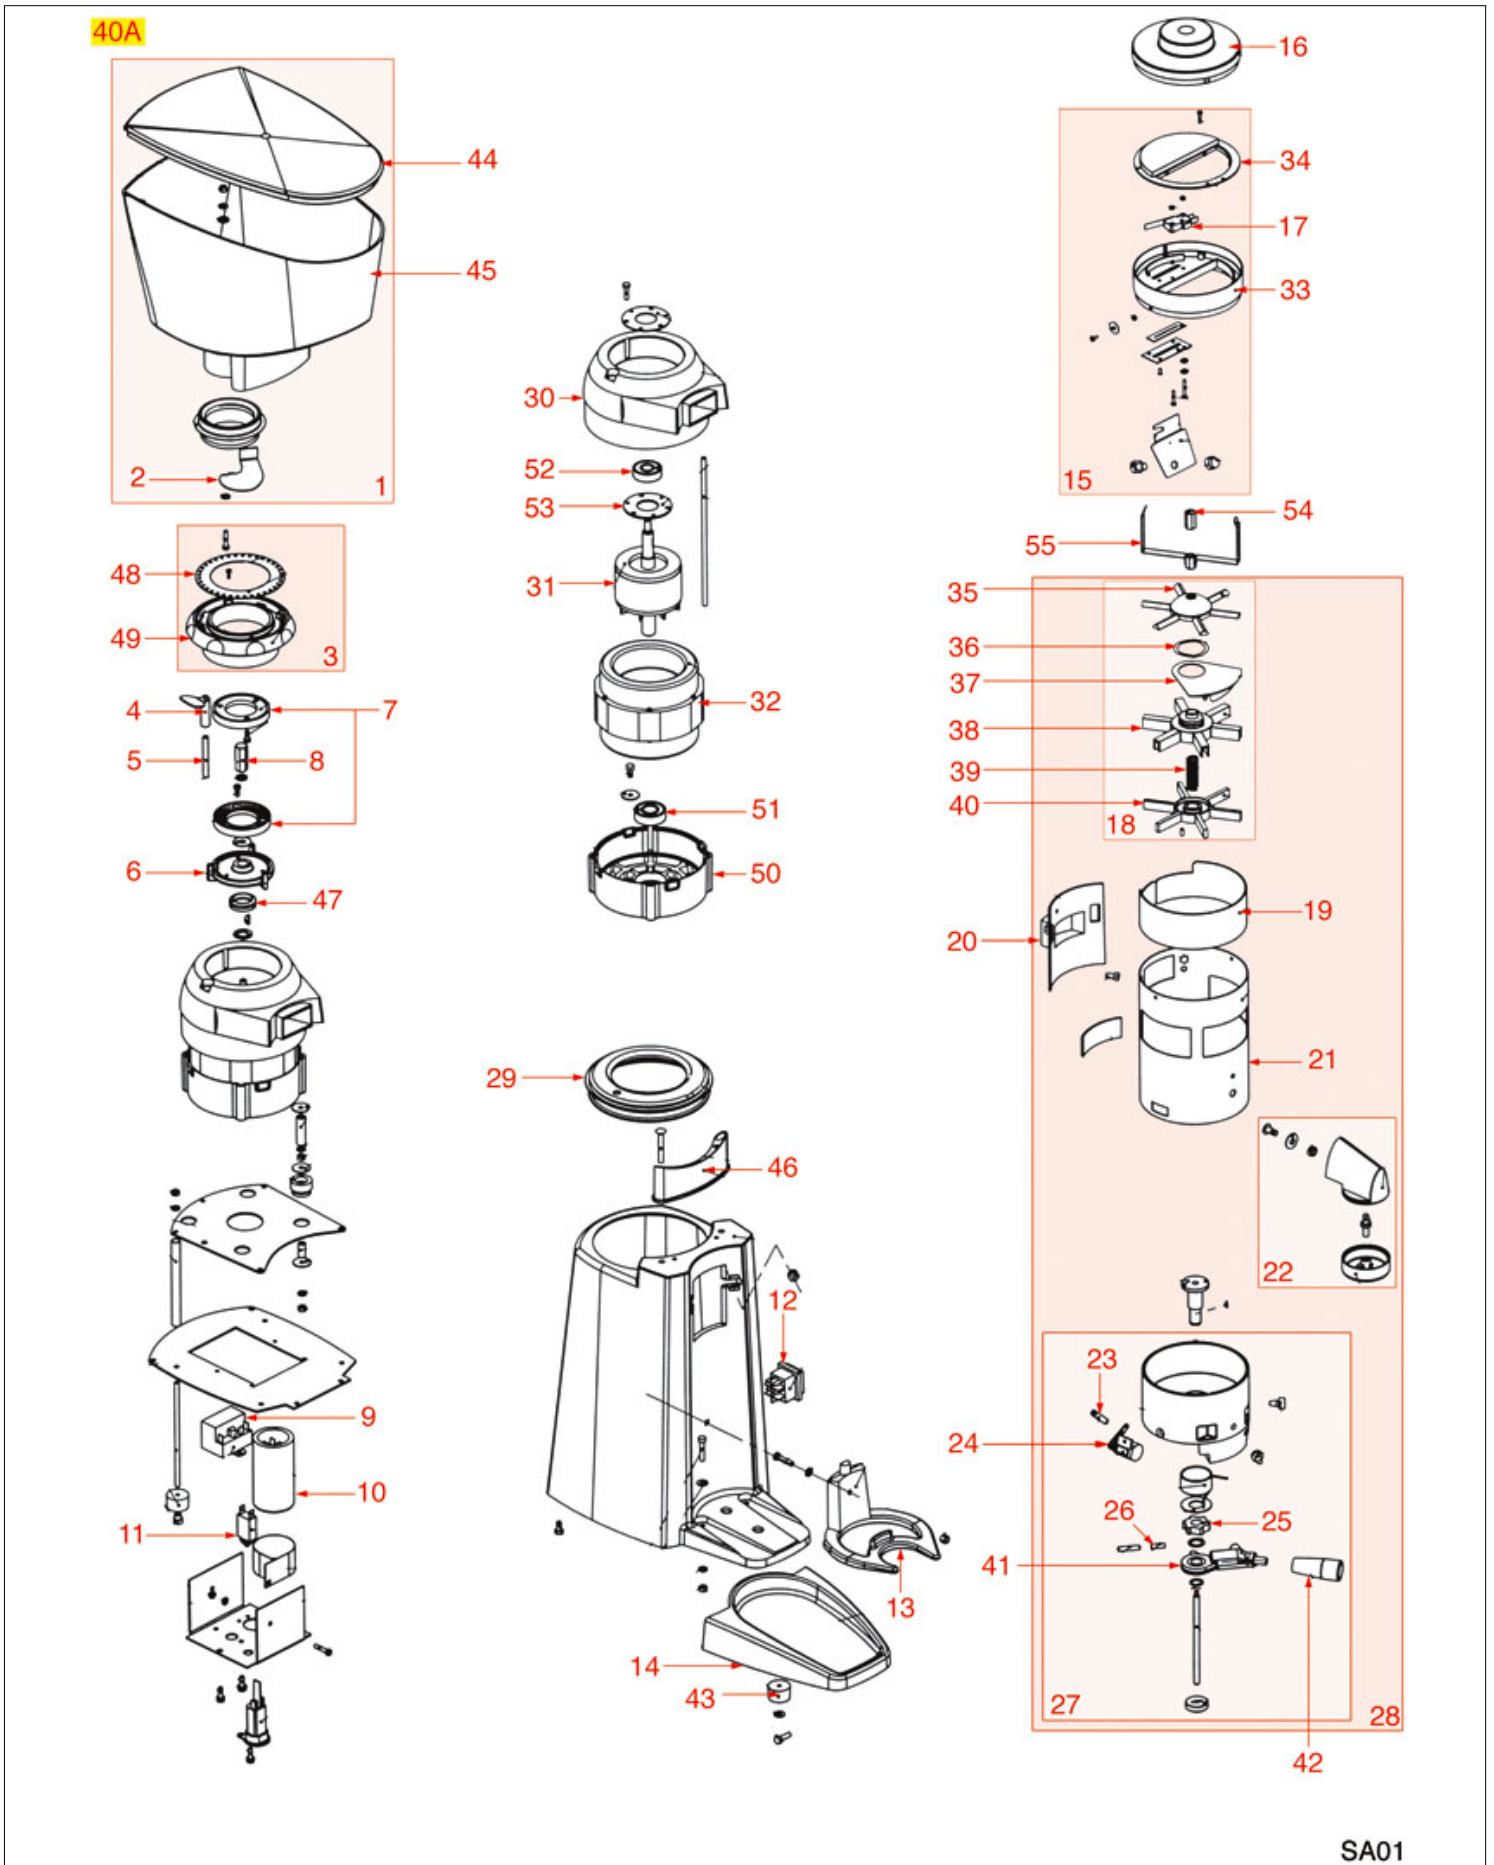

Suitable universal spare parts may not be included

COFFEE GRINDER 40A

SANTOS

Position	LF code no.	Description
1	1080551	COMPLETE COFFEE HOPPER
7	1251081	GRINDING BURRS SANTOS (PAIR) LEFT
7	5023444	GRINDING BURRS PAIR SANTOS LH
9	1252174	START RELAY 4CR-2-642 03V1R
11	1240001	THERMAL CIRCUIT BREAKER 3ETA 106-P10
12	3319035	ORANGE BIPOLAR SWITCH 16A 250V
14	1252173	COFFEE COLLECTION TRAY
16	1252352	DOSER LID
17	1240002	MICROSWITCH SAIA-BURGESS
18	1343206	STARS ASSEMBLY
19	1252353	STRIP PLEXIGLASS DOSER CYLINDER
21	1252178	DOSER CYLINDER
23	1250852	STROKE COUNTER SPRING
25	1252179	PAWL FOR COFFEE GRINDER/DOSER
26	1250851	PIN SPRING
27	1252180	COMPLETE DISPENSER BASE