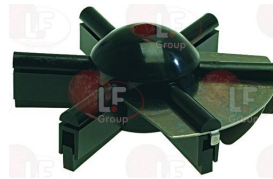

Springs

1250105 DOSER LEVER RETURN SPRING
for SANTOS 6

SANTOS 06715

1250851 PIN SPRING

SANTOS 40716

1252165 SPRING FOR SHAFT

SANTOS 55314

1250852 STROKE COUNTER SPRING

SANTOS 40726

Stars and spare parts

1343018 STAR ASSEMBLY

SANTOS 06730

1343206 STARS ASSEMBLY

SANTOS 40730B

SANTOS 60730

Switches