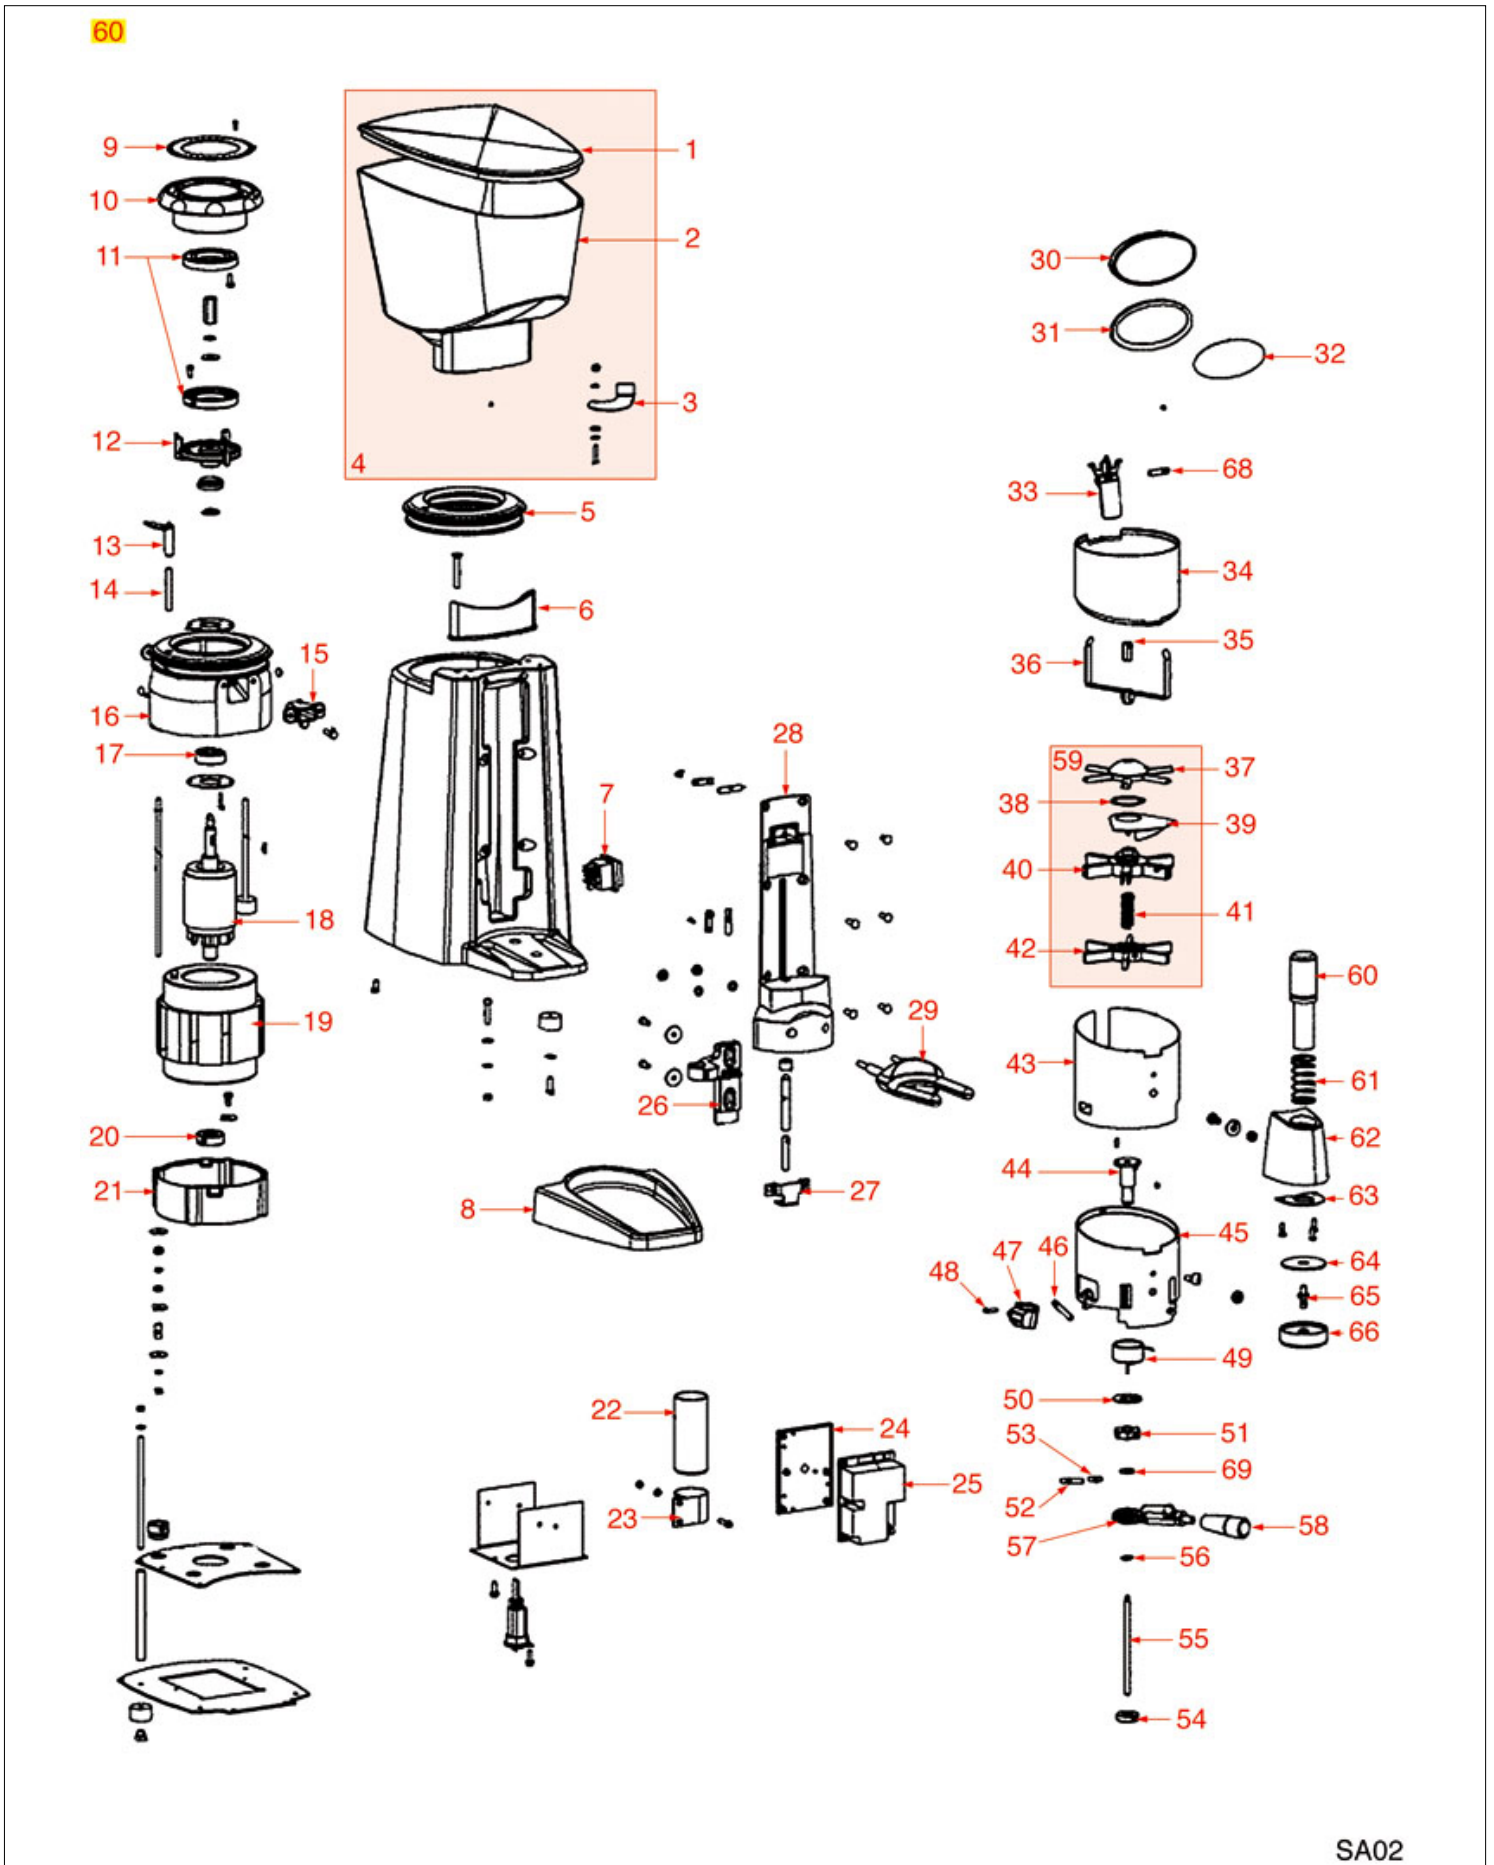

COFFEE GRINDER 60

SANTOS

Position	LF code no.	Description
4	1080039	COFFEE HOPPER
7	3319088	BIPOLAR SWITCH ORANGE 16A 250V
11	1251081	GRINDING BURRS SANTOS (PAIR) LEFT
11	5023444	GRINDING BURRS PAIR SANTOS LH
12	1252186	GRINDING BURRS BOTTOM HOLDER
59	1343206	STARS ASSEMBLY