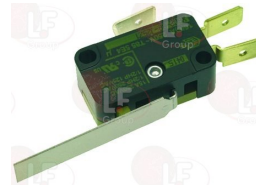

SANTOS 33211

1528630 HEXAGON HEAD SCREW M5x10
stainless steel - UNI 5739 - DIN 933 - ISO 4017

SANTOS 40704

3528143 HEXAGON NUT M5 BLIND
stainless steel - altezza 11 mm - UNI 5721 - DIN 1

SANTOS 28207

Levers

1225019 DOSER LEVER
for Grinder-dispenser (SANTOS) 6

SANTOS 06718

Microswitches, mechanical

1240038 MICROSWITCH KIT 0.1A 125V
for Coffee grinder (SANTOS) 55

SANTOS 55800

3240407 MICROSWITCH KIT 16A 250V
2 locking positions
the kit includes 5 levers:
lever 75 mm - lever 27 mm - lever 15 mm
lever 15 mm with wheel - lever 27 mm with wheel

SANTOS

3240568 MICROSWITCH CROUZET EF83161.3
1NO+NC 16A 250V
complete with roll lever 28 mm

Suitable for:

3240123 MICROSWITCH ROLD VRSRB1DA1
16A 250V

SANTOS 09147

Suitable for:

1240002 MICROSWITCH SAIA-BURGESS
mod. XG02-88-J25Z1
16A 250V
for Grinder-dispenser (SANTOS) 40A

SANTOS 06310

Relays

1252174 START RELAY 4CR-2-642 03V1R

SANTOS 40606

Rotary switches

1057007 SELECTOR SWITCH 0-3 POSITIONS 16A 600V
D-shaped pin 6x5 mm - 16A 250V
for Grinder-dispenser (SANTOS) 6

SANTOS 06612