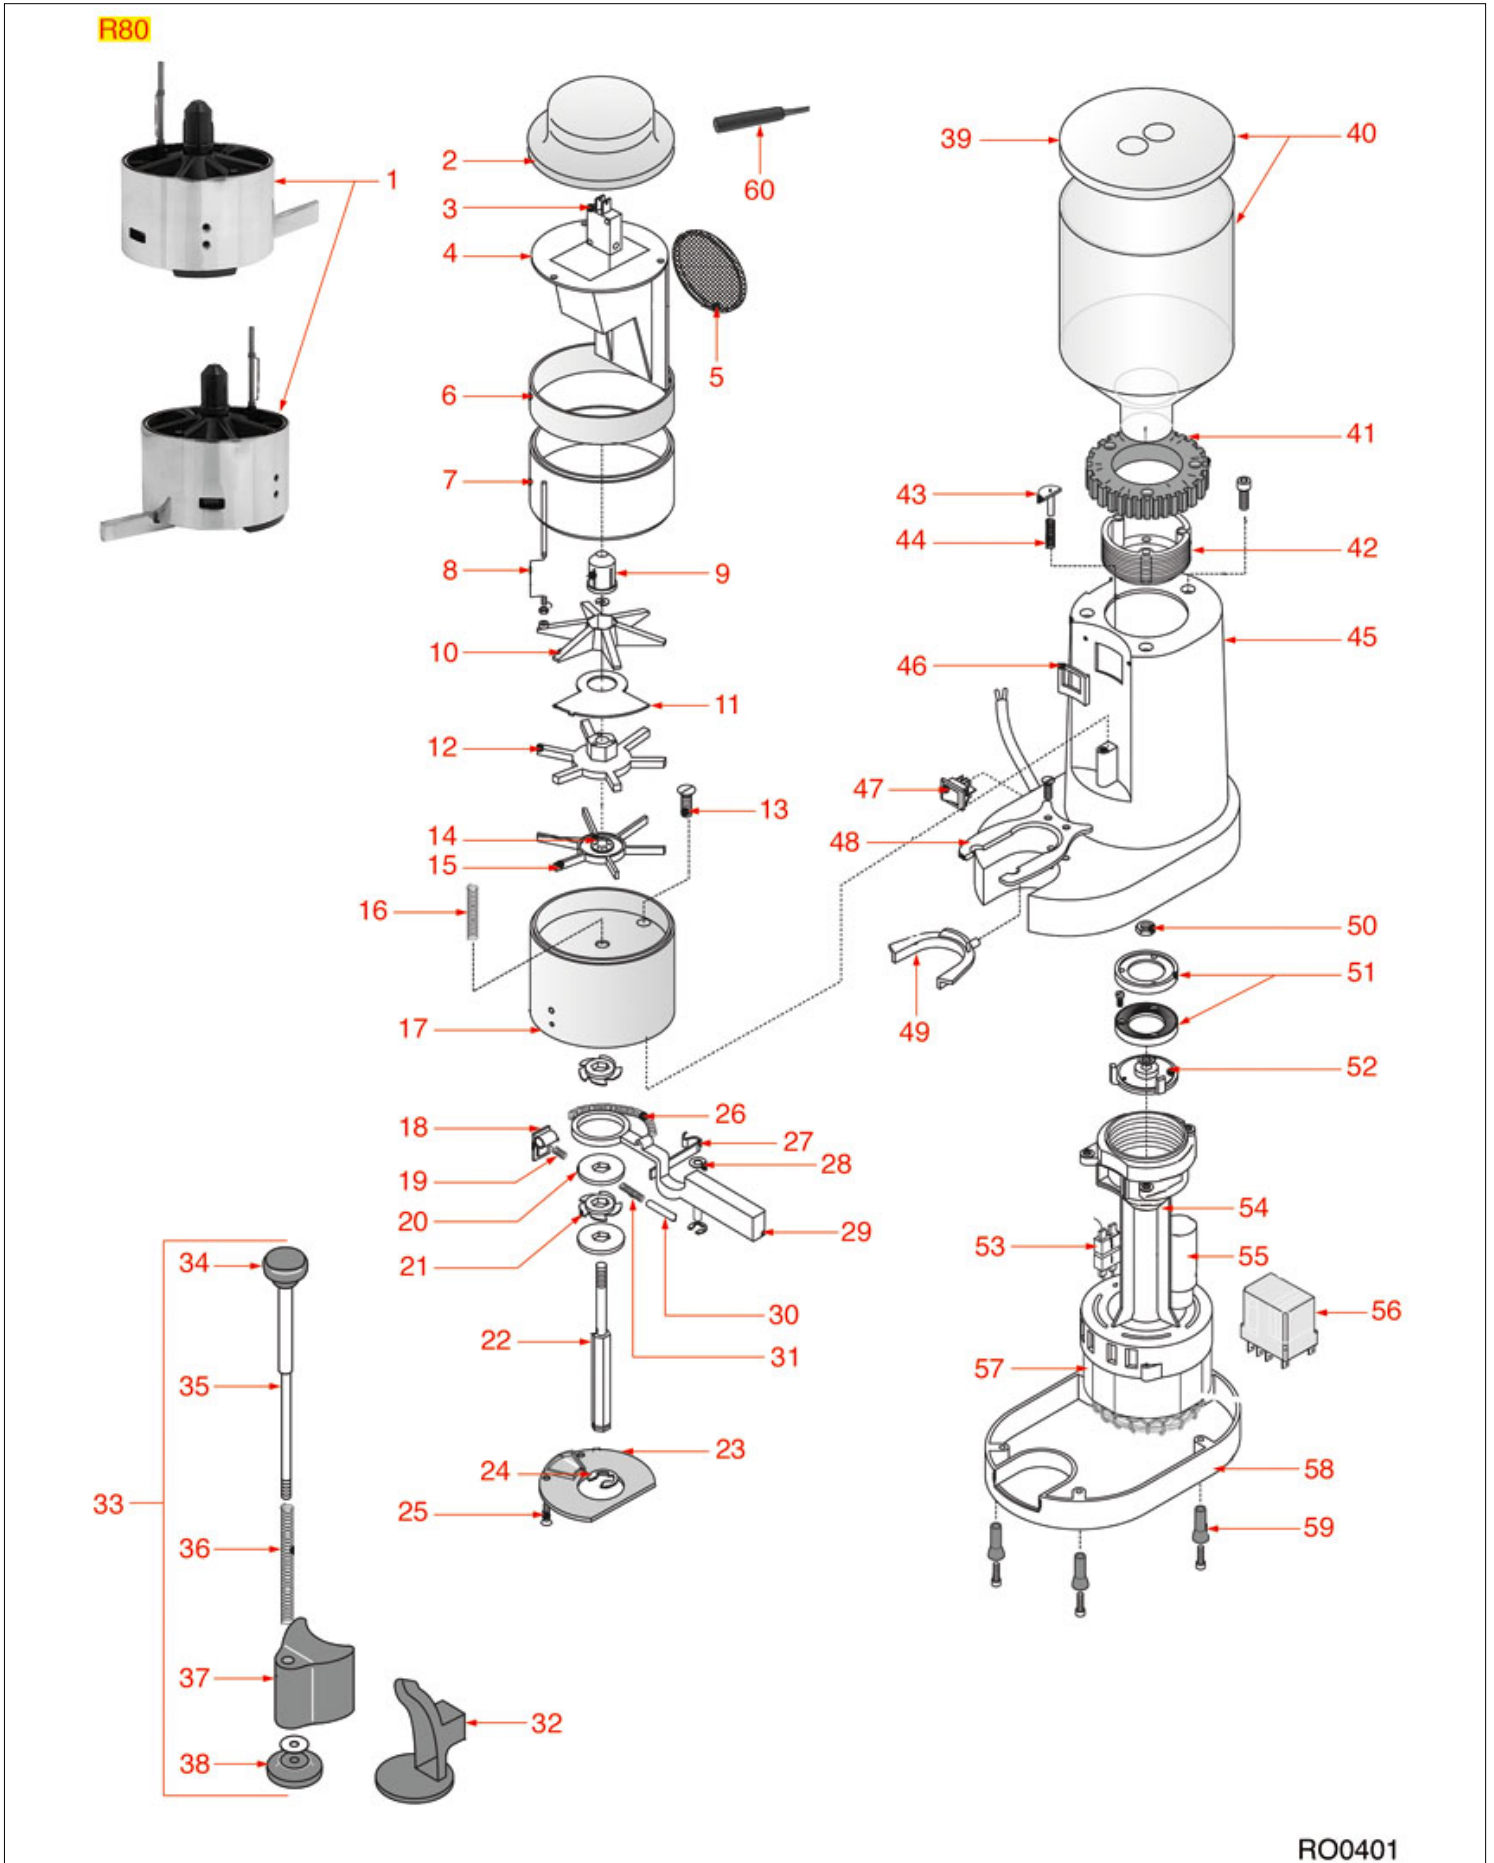

GRINDER ASSEMBLY R80

RO0401

Positions without LF code no.: upon request

ROSSI

Position	LF code no.	Description
3	3240123	MICROSWITCH ROLD VRSRB1DA1
13	1528627	COUNTERSUNK FLAT HEAD SCREWS M8x20
18	1252470	COUNTER FOR COFFEE GRINDER/DOSER
35	1324932	PIN FOR MANUAL COFFEE TAMPER
41	1252583	ADJUSTMENT RING NUT
47	9006081	THREE-PHASE SWITCH 10A 380V
49	1252582	FILTER HOLDER FORK
51	1251011	GRINDING BURRS ASTRAL-ROSSI (PAIR) LEFT
51	1251707	GRINDING BURRS PAIR ROSSI LH
55	3068019	CAPACITOR DUCATI ENERGIA 12,5μF
56	1351008	POWER RELAY FINDER 60.33.8.230.0000
56	3351007	POWER RELAY FINDER 55.32.8.230.0040