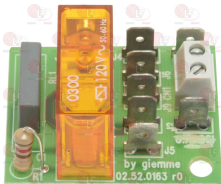

## Electronic printed-circuit boards

---

- 1390003 RELAY BOARD**  
for Grinder-dispenser (ROSSI) CC45 - RR45 - RR55  
RR65

ROSSI SE01160091

---