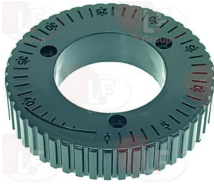

Grinding burr holders

1252583 ADJUSTMENT RING NUT
for Grinder-dispenser (ROSSI) CC45 - RR55 - RR65
R80