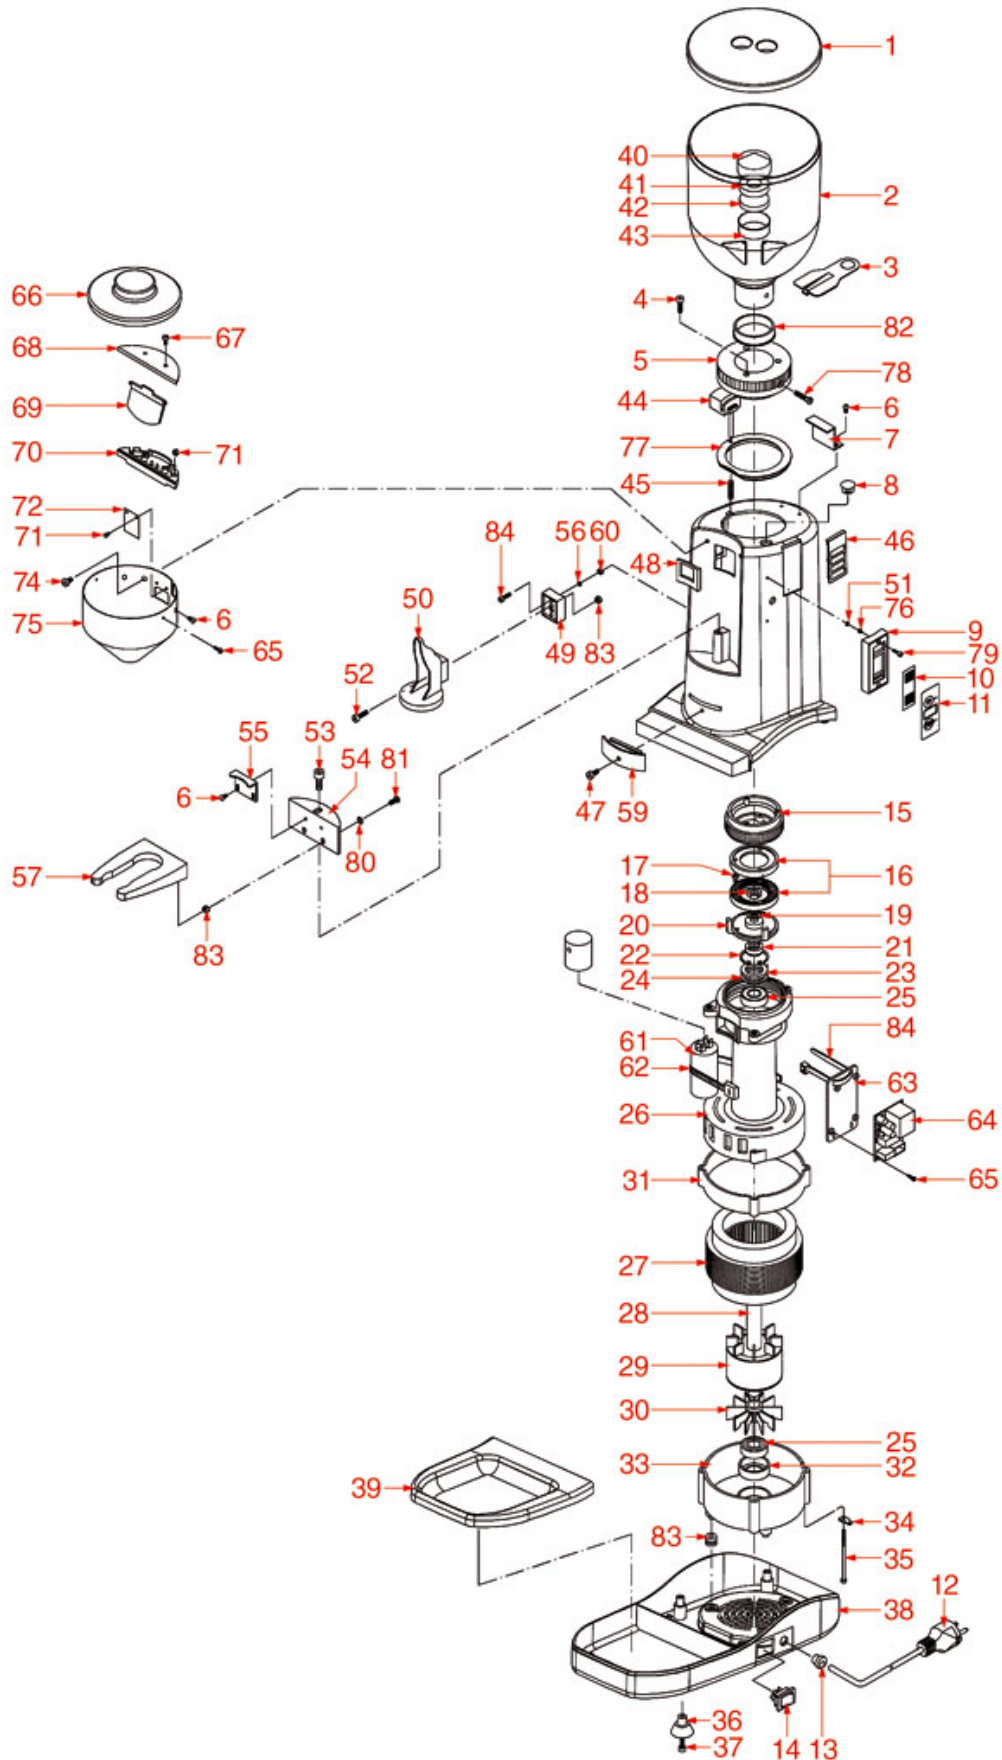

COFFEE GRINDER RR55OD ON DEMAND

RR55OD

ROSSI

Position	LF code no.	Description
14	3319019	BIPOLAR SWITCH RED 16A 250V
14	3319934	BIPOLAR SWITCH ORANGE 16A 250V
16	1251094	GRINDING BURRS PAIR ROSSI LH
17	1528631	CYLINDER HEAD SCREW M4x8
21	1252378	THREADED RING NUT 15MCx1
22	1250130	SEEGER RING J-35
24	1252376	COMPENSATION RING
25	3063005	BEARING 6202 DDU NSK
61	3068024	CAPACITOR DUCATI ENERGIA 16μF