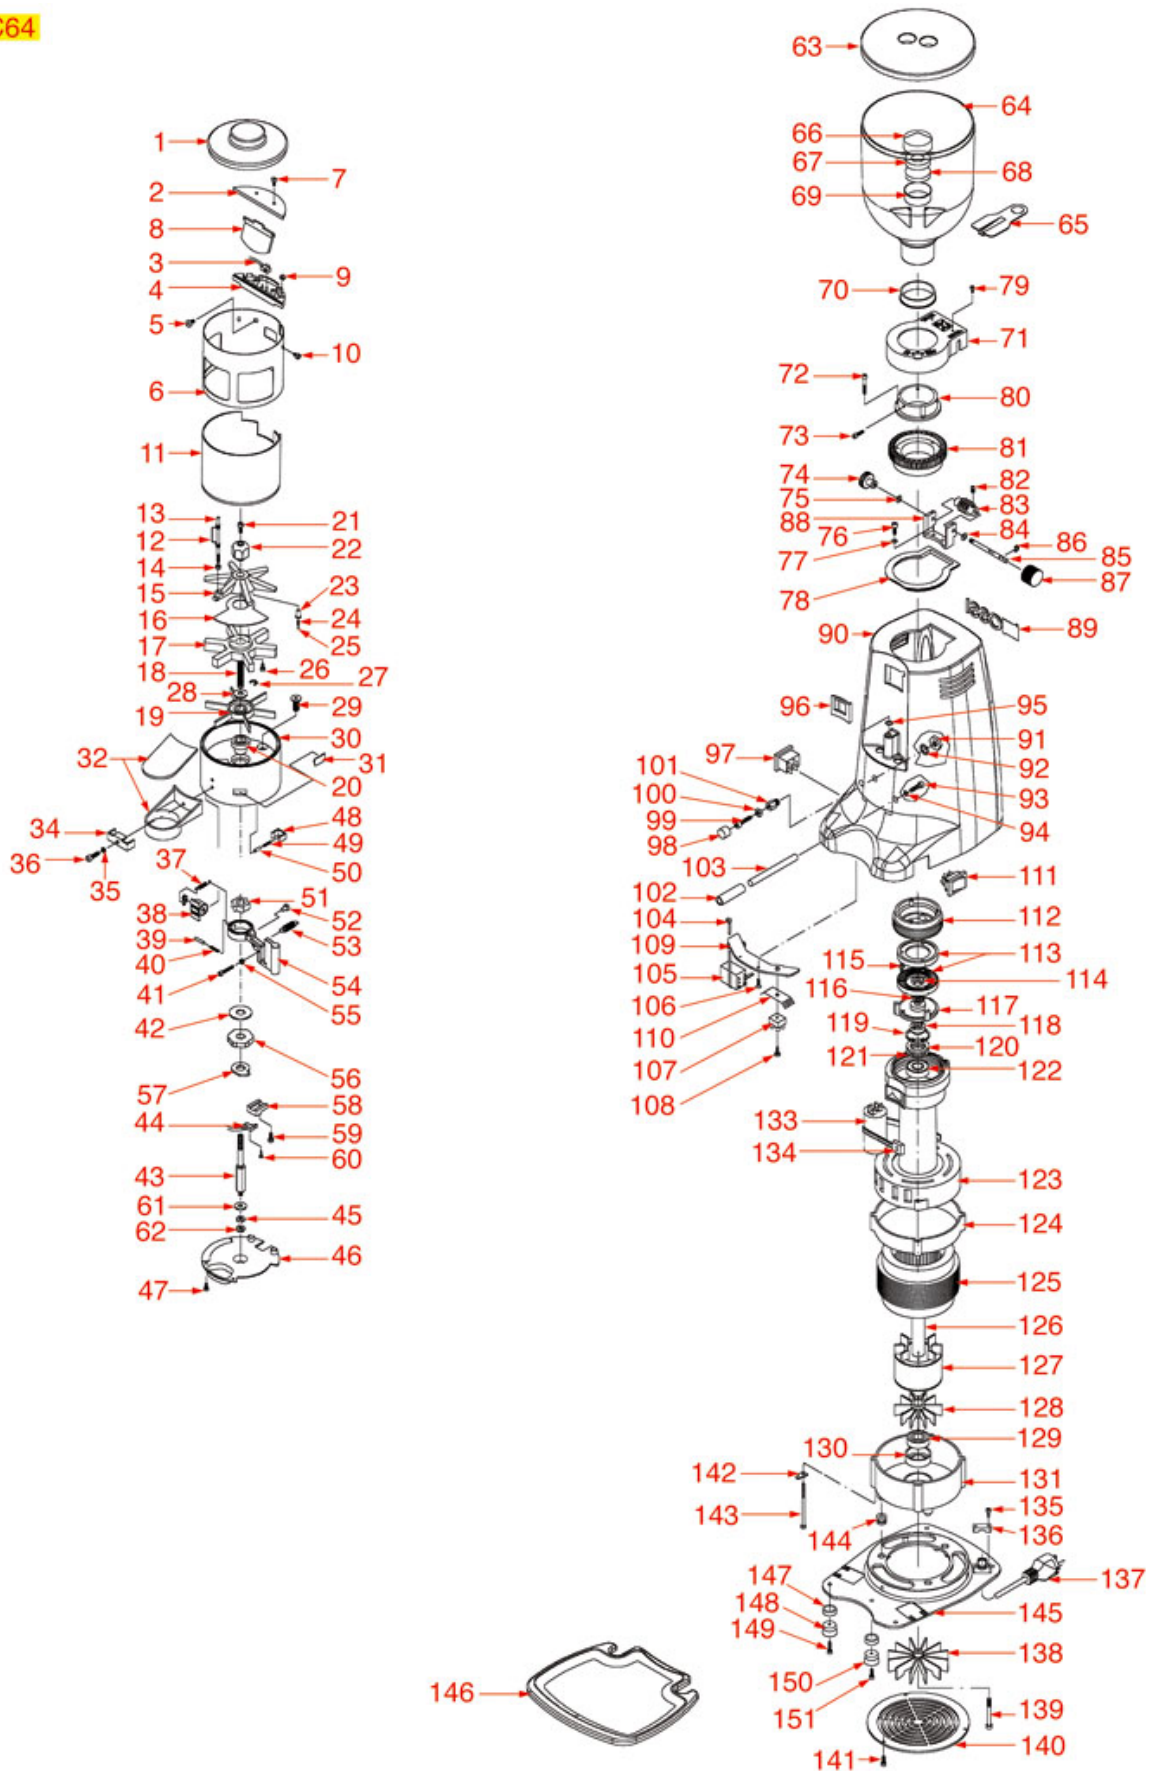

GRINDER ASSEMBLY MAC64

MAC64

ROSSI

Position	LF code no.	Description
15	1343058	TOP STAR
16	1343055	DOSING SHEET
17	1343057	MIDDLE STAR
26	1528631	CYLINDER HEAD SCREW M4x8
29	1528627	COUNTERSUNK FLAT HEAD SCREWS M8x20
44	1240044	MICROSWITCH 0.1A 250V
50	1252416	PIN FOR PAWL $\varnothing$ 4x14 mm
53	1250123	DOSER LEVER RETURN SPRING
83	1252415	GRINDING ADJUSTMENT SCREW
85	1252414	ADJUSTMENT RING ROD
105	3351007	POWER RELAY FINDER 55.32.8.230.0040
111	3319019	BIPOlar SWITCH RED 16A 250V
113	1251094	GRINDING BURRS PAIR ROSSI LH
115	1528631	CYLINDER HEAD SCREW M4x8
118	1252378	THREADED RING NUT 15MCx1
119	1250130	SEEGER RING J-35
121	1252376	COMPENSATION RING
122	3063005	BEARING 6202 DDU NSK
129	3063005	BEARING 6202 DDU NSK
133	3068024	CAPACITOR DUCATI ENERGIA 16μF
141	1528631	CYLINDER HEAD SCREW M4x8
151	1528501	COUNTERSUNK HEAD SCREWS WITH SHELLM5x12