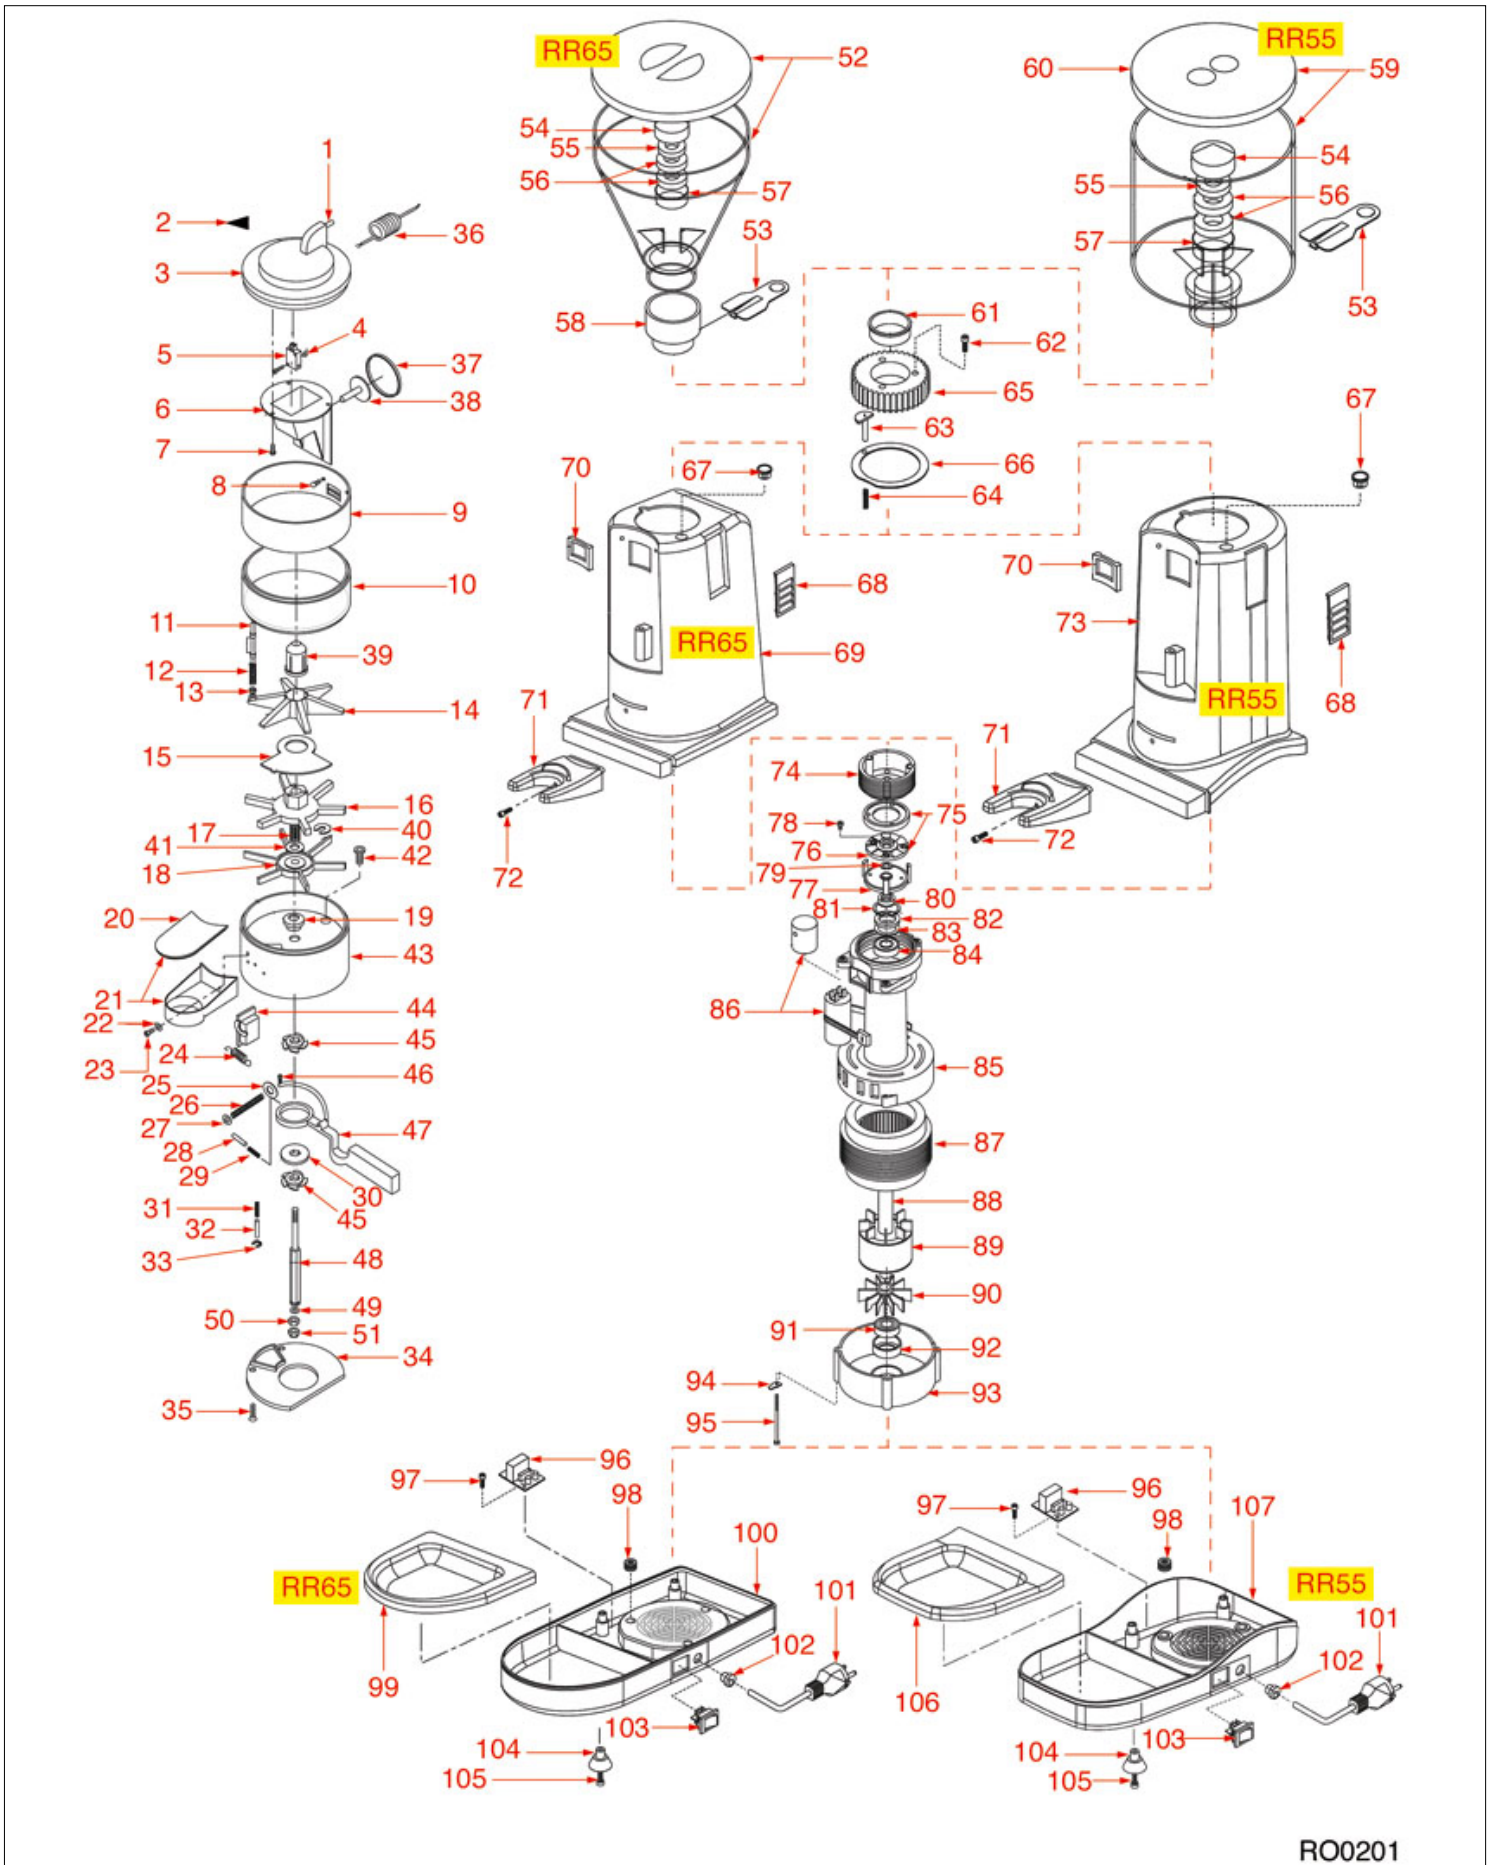

GRINDER ASSEMBLY RR55-RR65

ROSSI

Position	LF code no.	Description
5	3240123	MICROSWITCH ROLD VRSRB1DA1
8	1528501	COUNTERSUNK HEAD SCREWS WITH SHELLM5x12
12	1324933	SPRING SHAFT SEAT
23	1184012	CYLINDER HEAD SCREW M5x10
42	1528627	COUNTERSUNK FLAT HEAD SCREWS M8x20
44	1252470	COUNTER FOR COFFEE GRINDER/DOSER
65	1252583	ADJUSTMENT RING NUT
72	1528501	COUNTERSUNK HEAD SCREWS WITH SHELLM5x12
75	1251011	GRINDING BURRS ASTRAL-ROSSI (PAIR) LEFT
75	1251707	GRINDING BURRS PAIR ROSSI LH
78	1528631	CYLINDER HEAD SCREW M4x8
86	3068019	CAPACITOR DUCATI ENERGIA 12,5μF
96	1390003	RELAY BOARD
103	3319019	BIPOLAR SWITCH RED 16A 250V
103	3319934	BIPOLAR SWITCH ORANGE 16A 250V