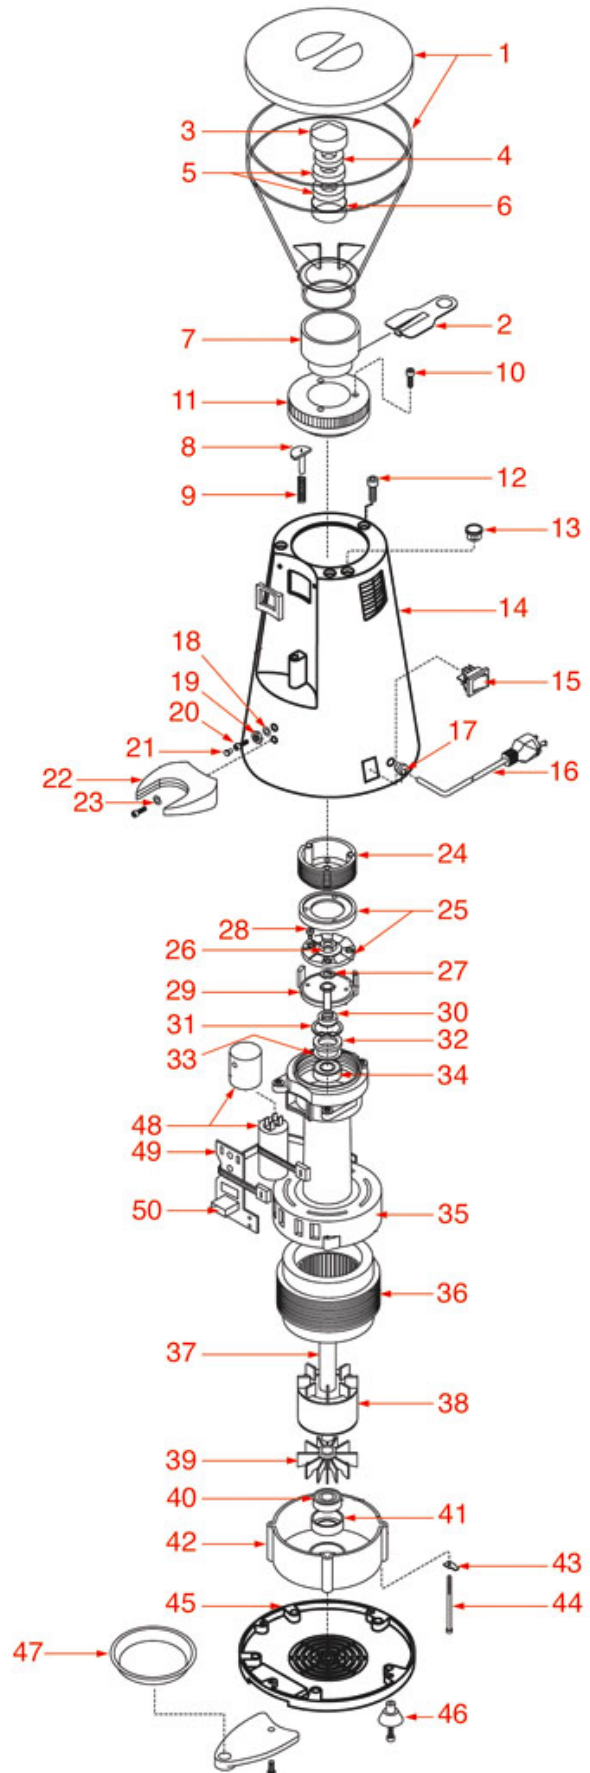

GRINDER ASSEMBLY CC45

CC45

ROSSI

Position	LF code no.	Description
11	1252583	ADJUSTMENT RING NUT
15	3319019	BIPOlar SWITCH RED 16A 250V
15	3319934	BIPOlar SWITCH ORANGE 16A 250V
25	1251011	GRINDING BURRS ASTRAL-ROSSI (PAIR) LEFT
25	1251707	GRINDING BURRS PAIR ROSSI LH
28	1528631	CYLINDER HEAD SCREW M4x8
48	3068019	CAPACITOR DUCATI ENERGIA 12,5μF
50	1390003	RELAY BOARD
54	3240123	MICROSWITCH ROLD VRSRB1DA1
60	1528501	COUNTERSUNK HEAD SCREWS WITH SHELLM5x12
64	1324933	SPRING SHAFT SEAT
74	1528627	COUNTERSUNK FLAT HEAD SCREWS M8x20
80	1184012	CYLINDER HEAD SCREW M5x10
93	1252470	COUNTER FOR COFFEE GRINDER/DOSER