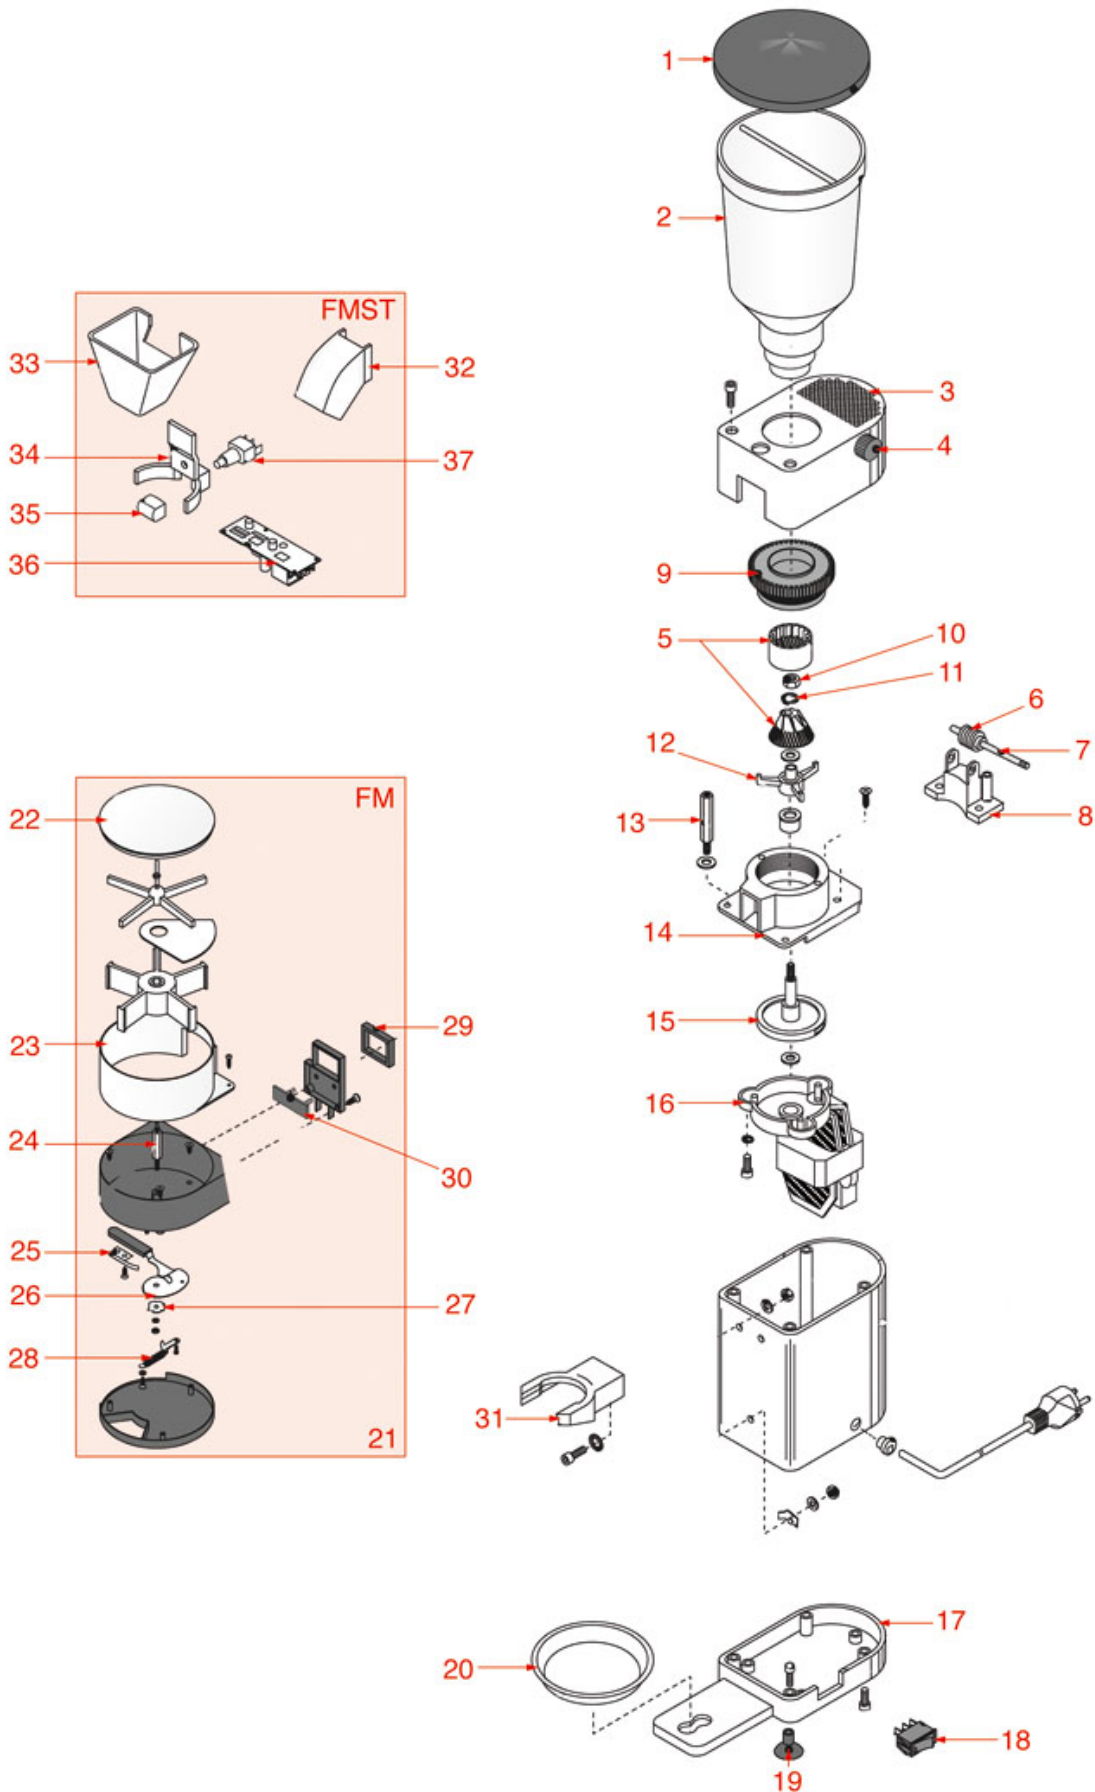

ROSSI

Position	LF code no.	Description
13	1252354	HOPPER SOCKET UNION
17	1251076	CONICAL GRINDING BURRS ROSSI (PAIR) RH
22	3319019	BIPOLAR SWITCH RED 16A 250V
22	3319934	BIPOLAR SWITCH ORANGE 16A 250V
41	1212011	PLANETARY GEAR
46	3063005	BEARING 6202 DDU NSK
59	3351007	POWER RELAY FINDER 55.32.8.230.0040
60	3068019	CAPACITOR DUCATI ENERGIA 12,5μF
68	3240123	MICROSWITCH ROLD VRSRB1DA1
76	1324933	SPRING SHAFT SEAT
88	1252470	COUNTER FOR COFFEE GRINDER/DOSER
116	1250123	DOSER LEVER RETURN SPRING
118	1252359	PAWL PIN

GRINDER ASSEMBLY FM

FM