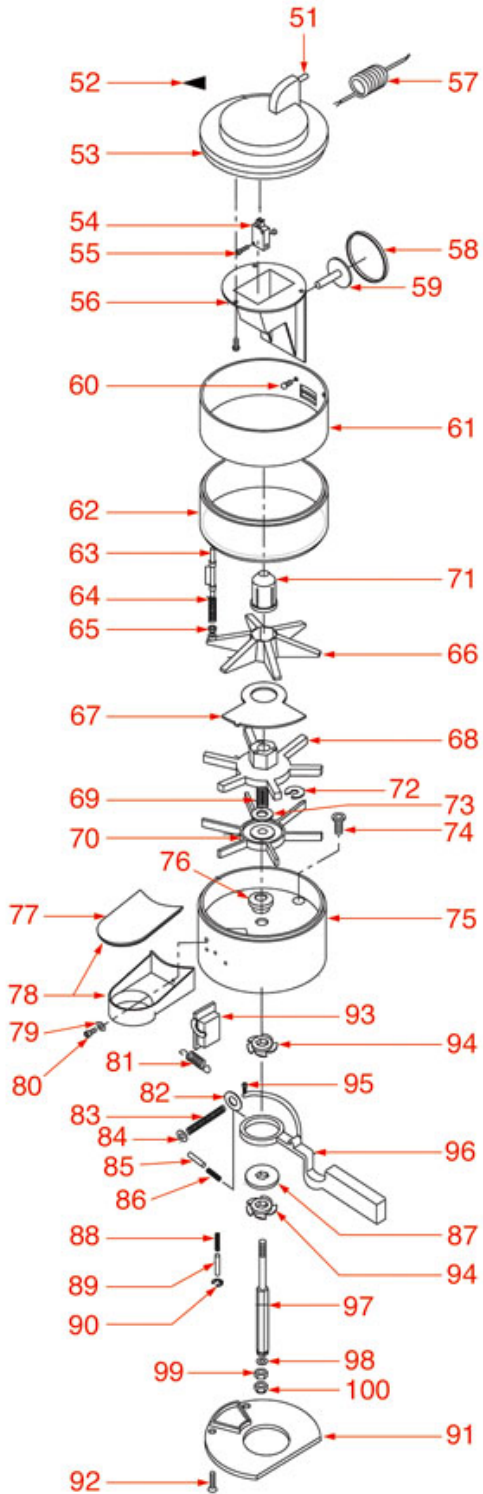

GRINDER ASSEMBLY CC45

CC45

ROSSI

Position	LF code no.	Description
11	1252583	ADJUSTMENT RING NUT
15	3319019	BIPOlar SWITCH RED 16A 250V
15	3319934	BIPOlar SWITCH ORANGE 16A 250V
25	1251011	GRINDING BURRS ASTRAL-ROSSI (PAIR) LEFT
25	1251707	GRINDING BURRS PAIR ROSSI LH
28	1528631	CYLINDER HEAD SCREW M4x8
48	3068019	CAPACITOR DUCATI ENERGIA 12,5μF
50	1390003	RELAY BOARD
54	3240123	MICROSWITCH ROLD VRSRB1DA1
60	1528501	COUNTERSUNK HEAD SCREWS WITH SHELLM5x12
64	1324933	SPRING SHAFT SEAT
74	1528627	COUNTERSUNK FLAT HEAD SCREWS M8x20
80	1184012	CYLINDER HEAD SCREW M5x10
93	1252470	COUNTER FOR COFFEE GRINDER/DOSER