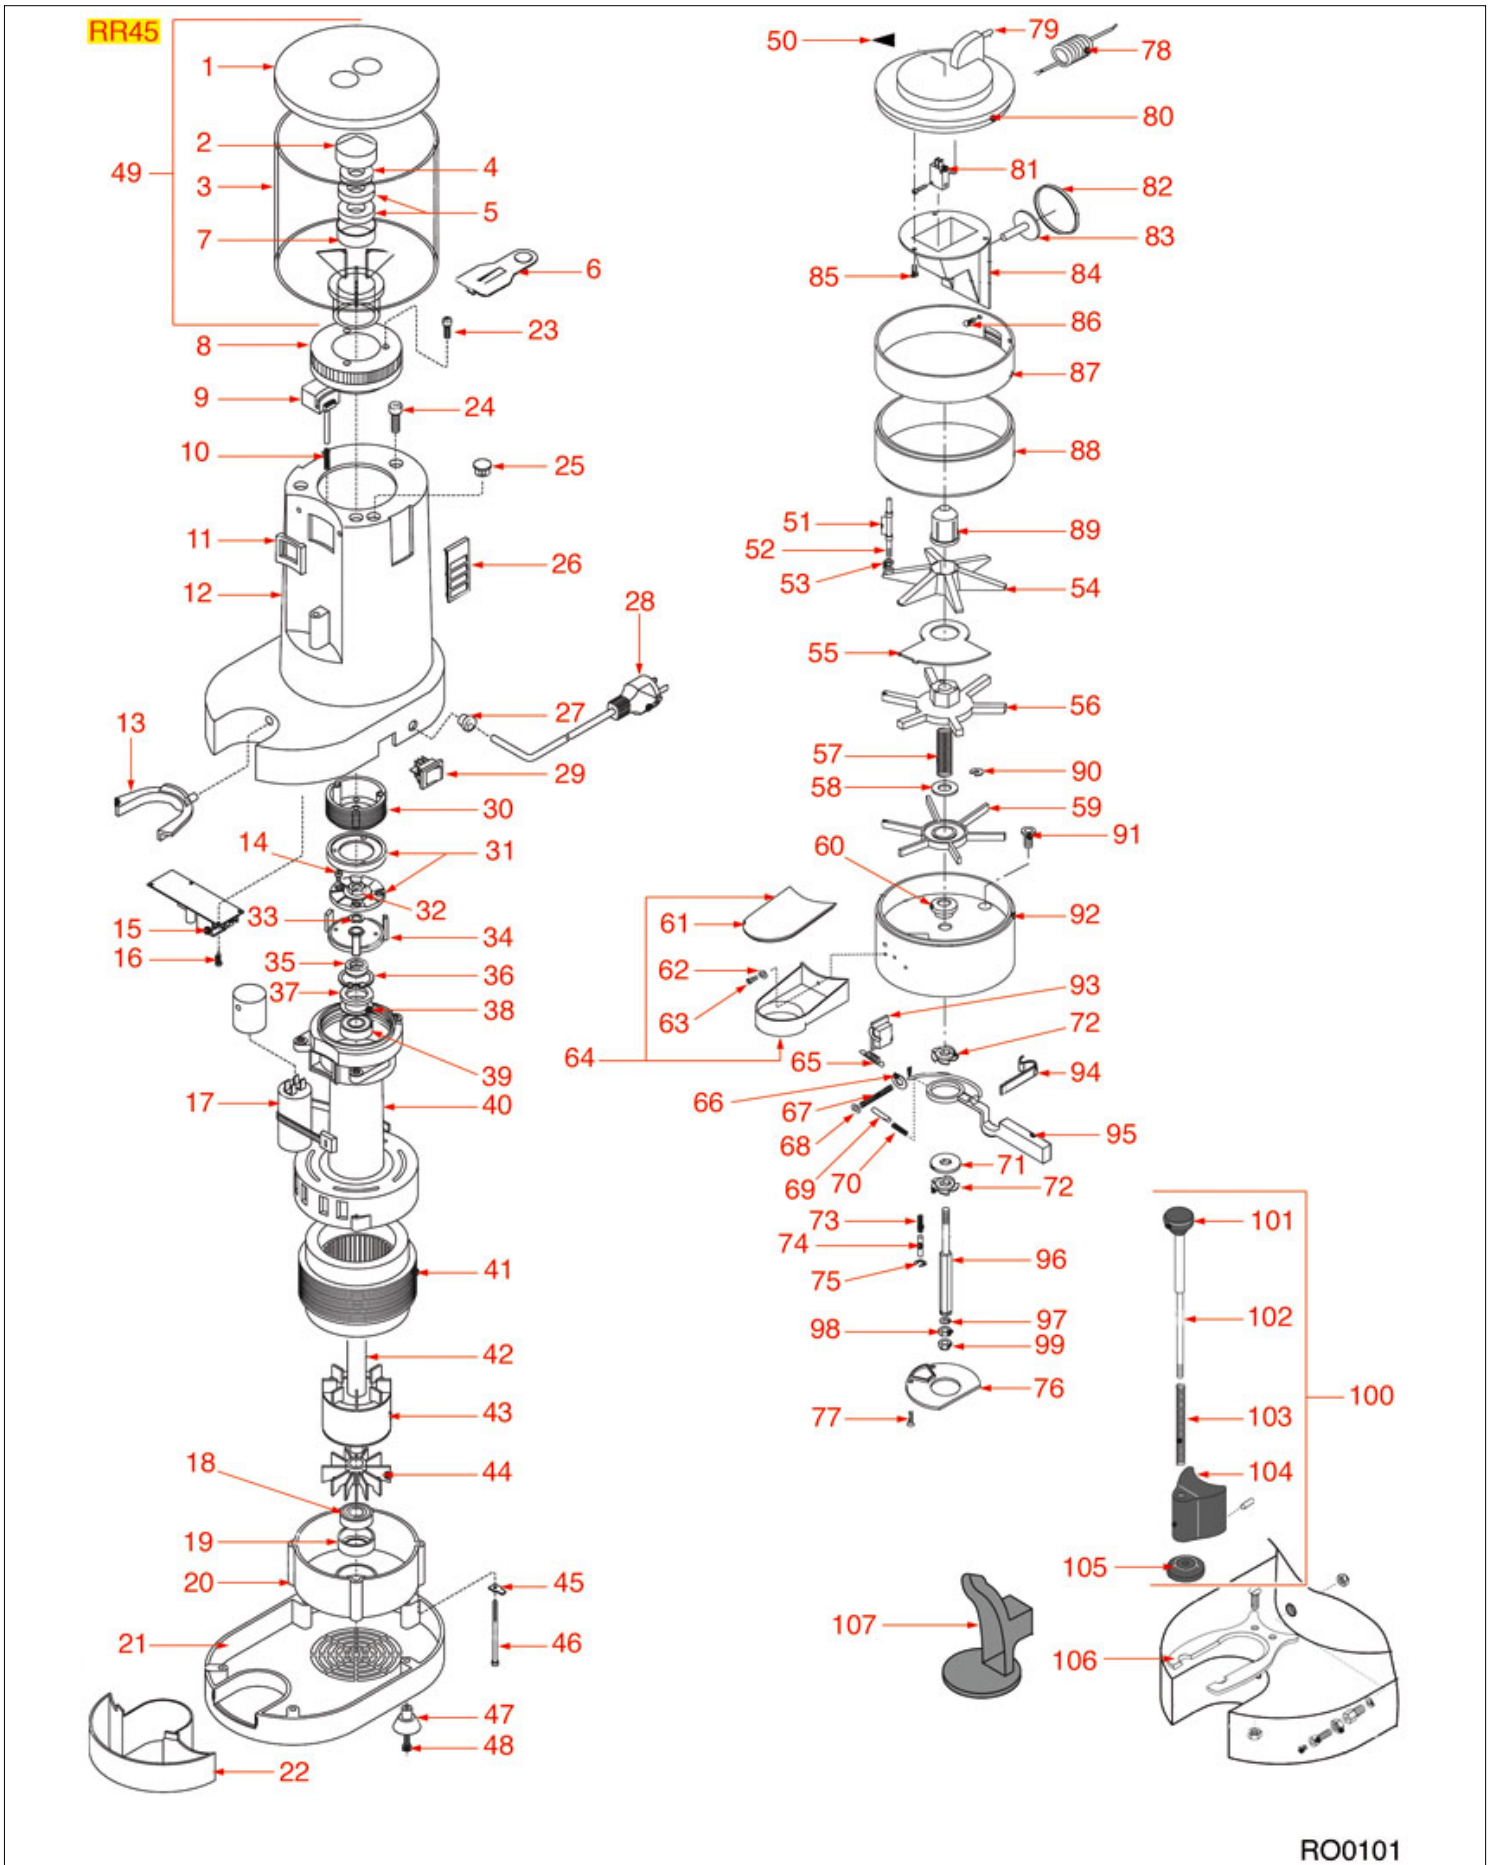

GRINDER ASSEMBLY RR45

RO0101

Positions without LF code no.: upon request

ROSSI

Position	LF code no.	Description
13	1252582	FILTER HOLDER FORK
14	1528631	CYLINDER HEAD SCREW M4x8
15	1390003	RELAY BOARD
17	3068019	CAPACITOR DUCATI ENERGIA 12,5µF
29	3319019	BIPOLAR SWITCH RED 16A 250V
29	3319934	BIPOLAR SWITCH ORANGE 16A 250V
31	1251011	GRINDING BURRS ASTRAL-ROSSI (PAIR) LEFT
31	1251707	GRINDING BURRS PAIR ROSSI LH
35	1252378	THREADED RING NUT 15MCx1
36	1250130	SEEGER RING J-35
38	1252376	COMPENSATION RING
52	1324933	SPRING SHAFT SEAT
63	1184012	CYLINDER HEAD SCREW M5x10
81	3240123	MICROSWITCH ROLD VRSRB1DA1
86	1528501	COUNTERSUNK HEAD SCREWS WITH SHELLM5x12
91	1528627	COUNTERSUNK FLAT HEAD SCREWS M8x20
93	1252470	COUNTER FOR COFFEE GRINDER/DOSER
102	1324932	PIN FOR MANUAL COFFEE TAMPER