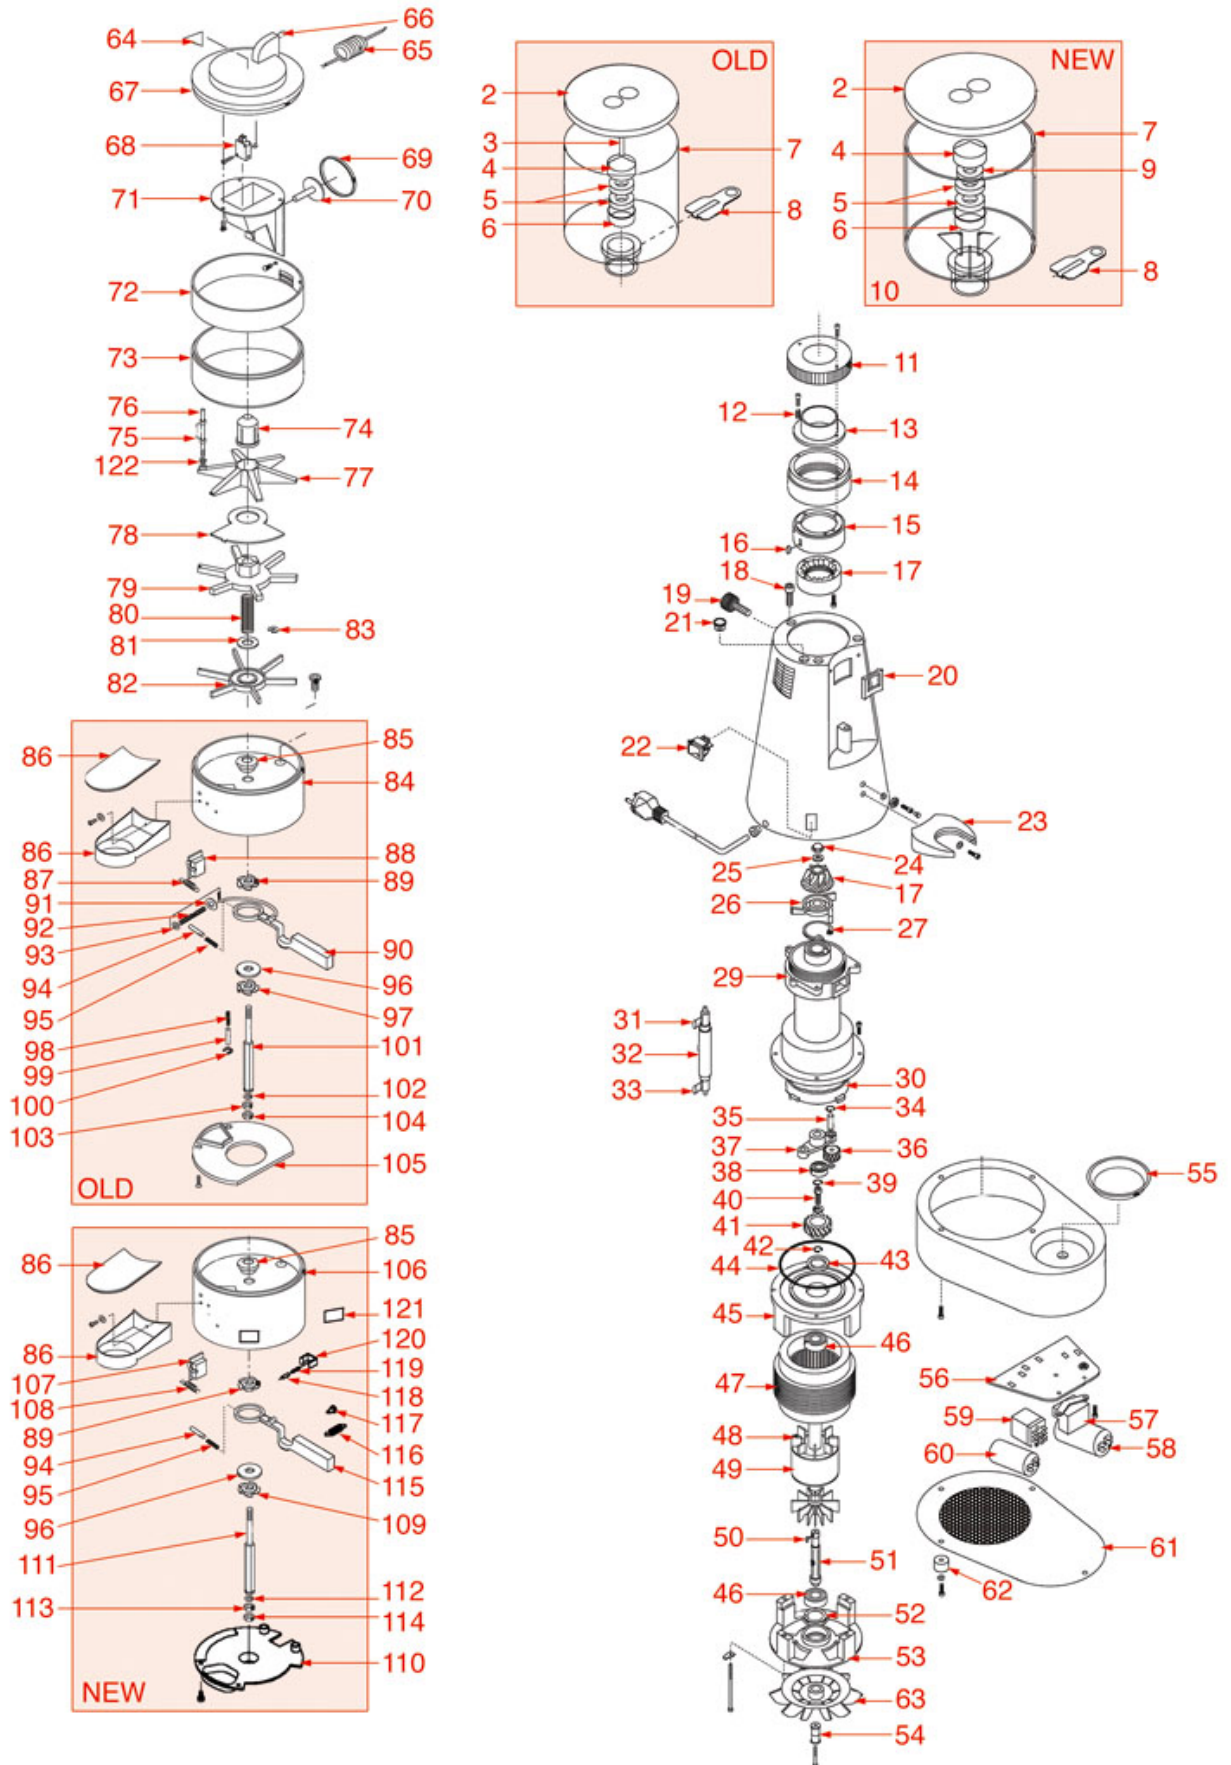

GRINDER ASSEMBLY MC

MC

ROSSI

Position	LF code no.	Description
13	1252354	HOPPER SOCKET UNION
17	1251076	CONICAL GRINDING BURRS ROSSI (PAIR) RH
22	3319019	BIPOLAR SWITCH RED 16A 250V
22	3319934	BIPOLAR SWITCH ORANGE 16A 250V
41	1212011	PLANETARY GEAR
46	3063005	BEARING 6202 DDU NSK
59	3351007	POWER RELAY FINDER 55.32.8.230.0040
60	3068019	CAPACITOR DUCATI ENERGIA 12,5μF
68	3240123	MICROSWITCH ROLD VRSRB1DA1
76	1324933	SPRING SHAFT SEAT
88	1252470	COUNTER FOR COFFEE GRINDER/DOSER
116	1250123	DOSER LEVER RETURN SPRING
118	1252359	PAWL PIN