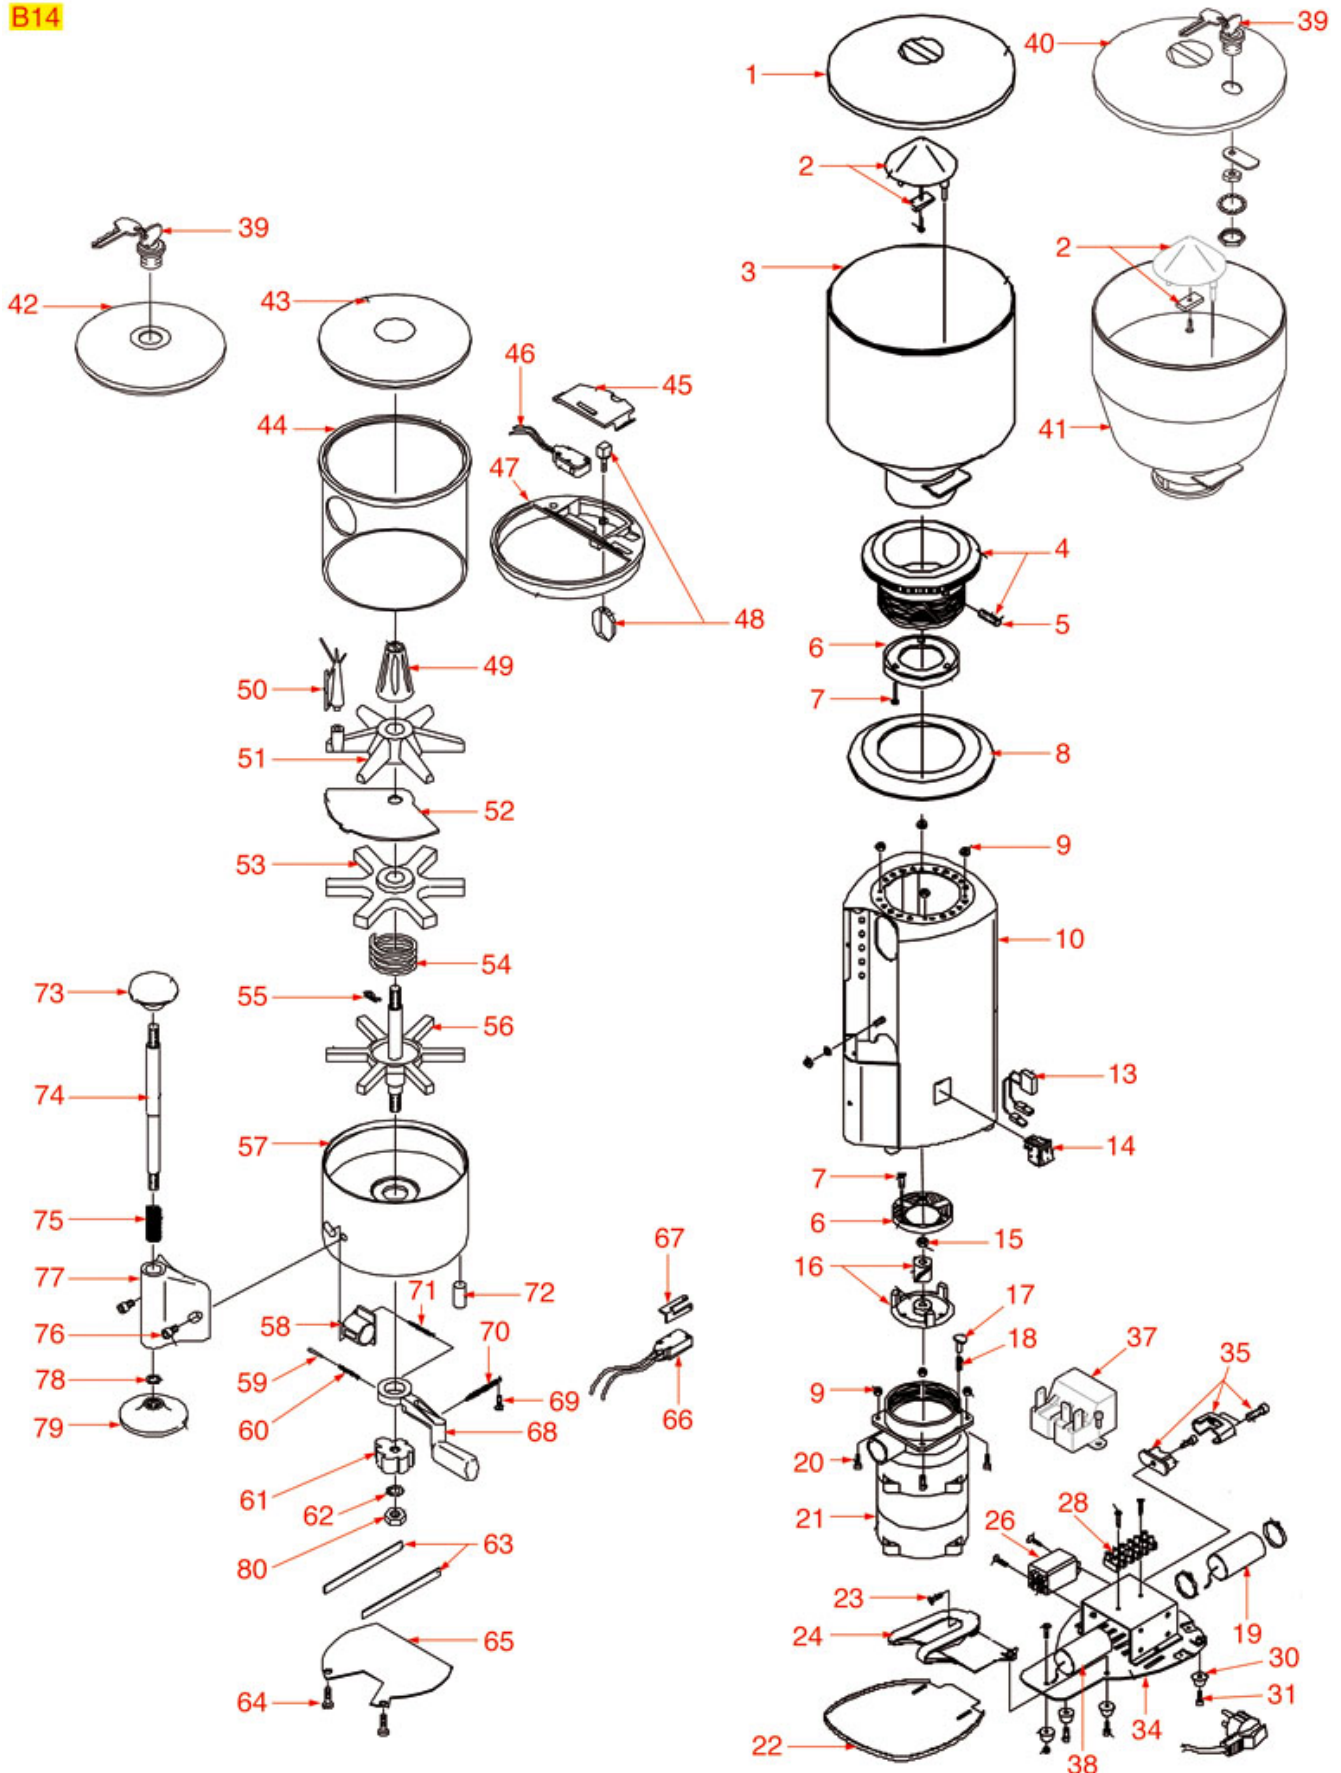

Suitable universal spare parts may not be included

COFFEE GRINDER/DOSER B14

B14

RKMC01

Positions without LF code no.: upon request

RENEKA

Position	LF code no.	Description
1	1252304	COFFEE HOPPER LID ø 185 mm
2	1252379	COFFEE HOPPER INNER PROTECTION
3	1080075	COFFEE HOPPER
4	1252285	GRINDING BURRS TOP HOLDER W/RING NUT
6	1251061	GRINDING BURRS OBEL-CARIMALI (PAIR) LEFT
6	1251702	GRINDING BURRS (PAIR) OBEL LH
7	1528001	COUNTERSUNK FLAT HEAD SCREWS M4x10
8	1186695	SCREW COVER RING NUT ø 126 mm
14	3319934	BIPOLAR SWITCH ORANGE 16A 250V
15	3060069	HEXAGONAL NUT M8 MEDIUM
16	1251113	GRINDING BURRS BOTTOM HOLDER
17	1252281	LOCKING PIN
18	1250265	LOCKING PIN SPRING
19	3068010	CAPACITOR DUCATI ENERGIA 6,3µF
26	1351508	RELAY 10A 230V
30	1313106	RUBBER FOOT
31	1528001	COUNTERSUNK FLAT HEAD SCREWS M4x10
39	1388501	COVER LOCK
43	1252283	DOSER LID
44	1090019	DOSER CYLINDER ø 120x117 mm
46	1240802	MICROSWITCH 6A 250V
49	1252280	DOSE ADJUSTMENT KNOB
50	1250266	DOSER SCRAPER
51	1343939	TOP STAR
52	1252282	DOSER SHEET
53	1343940	MIDDLE STAR
54	1250260	STAR SPRING
56	1343941	BOTTOM STAR
58	1252278	COUNTER FOR COFFEE GRINDER
59	1252436	PIN FOR DOSER LEVER SPRING
60	1250267	PEG SPRING
61	1252437	6-TEETH PAWL
63	1250174	SHEET SPRING 89 mm
66	1240802	MICROSWITCH 6A 250V
68	1252291	DOSER LEVER
69	1528630	HEXAGON HEAD SCREW M5x10
70	1250263	DOSER LEVER RETURN SPRING
71	1250261	STROKE COUNTER SPRING
74	1324206	COFFEE TAMPER PIN
75	1250264	ROD SPRING
76	1528630	HEXAGON HEAD SCREW M5x10

Suitable for:

RENEKA

Suitable for:

Bodies

1186695 SCREW COVER RING NUT \varnothing 126 mm

RENEKA

Brushes

1384023 BRUSH FOR CLEANING 50 mm