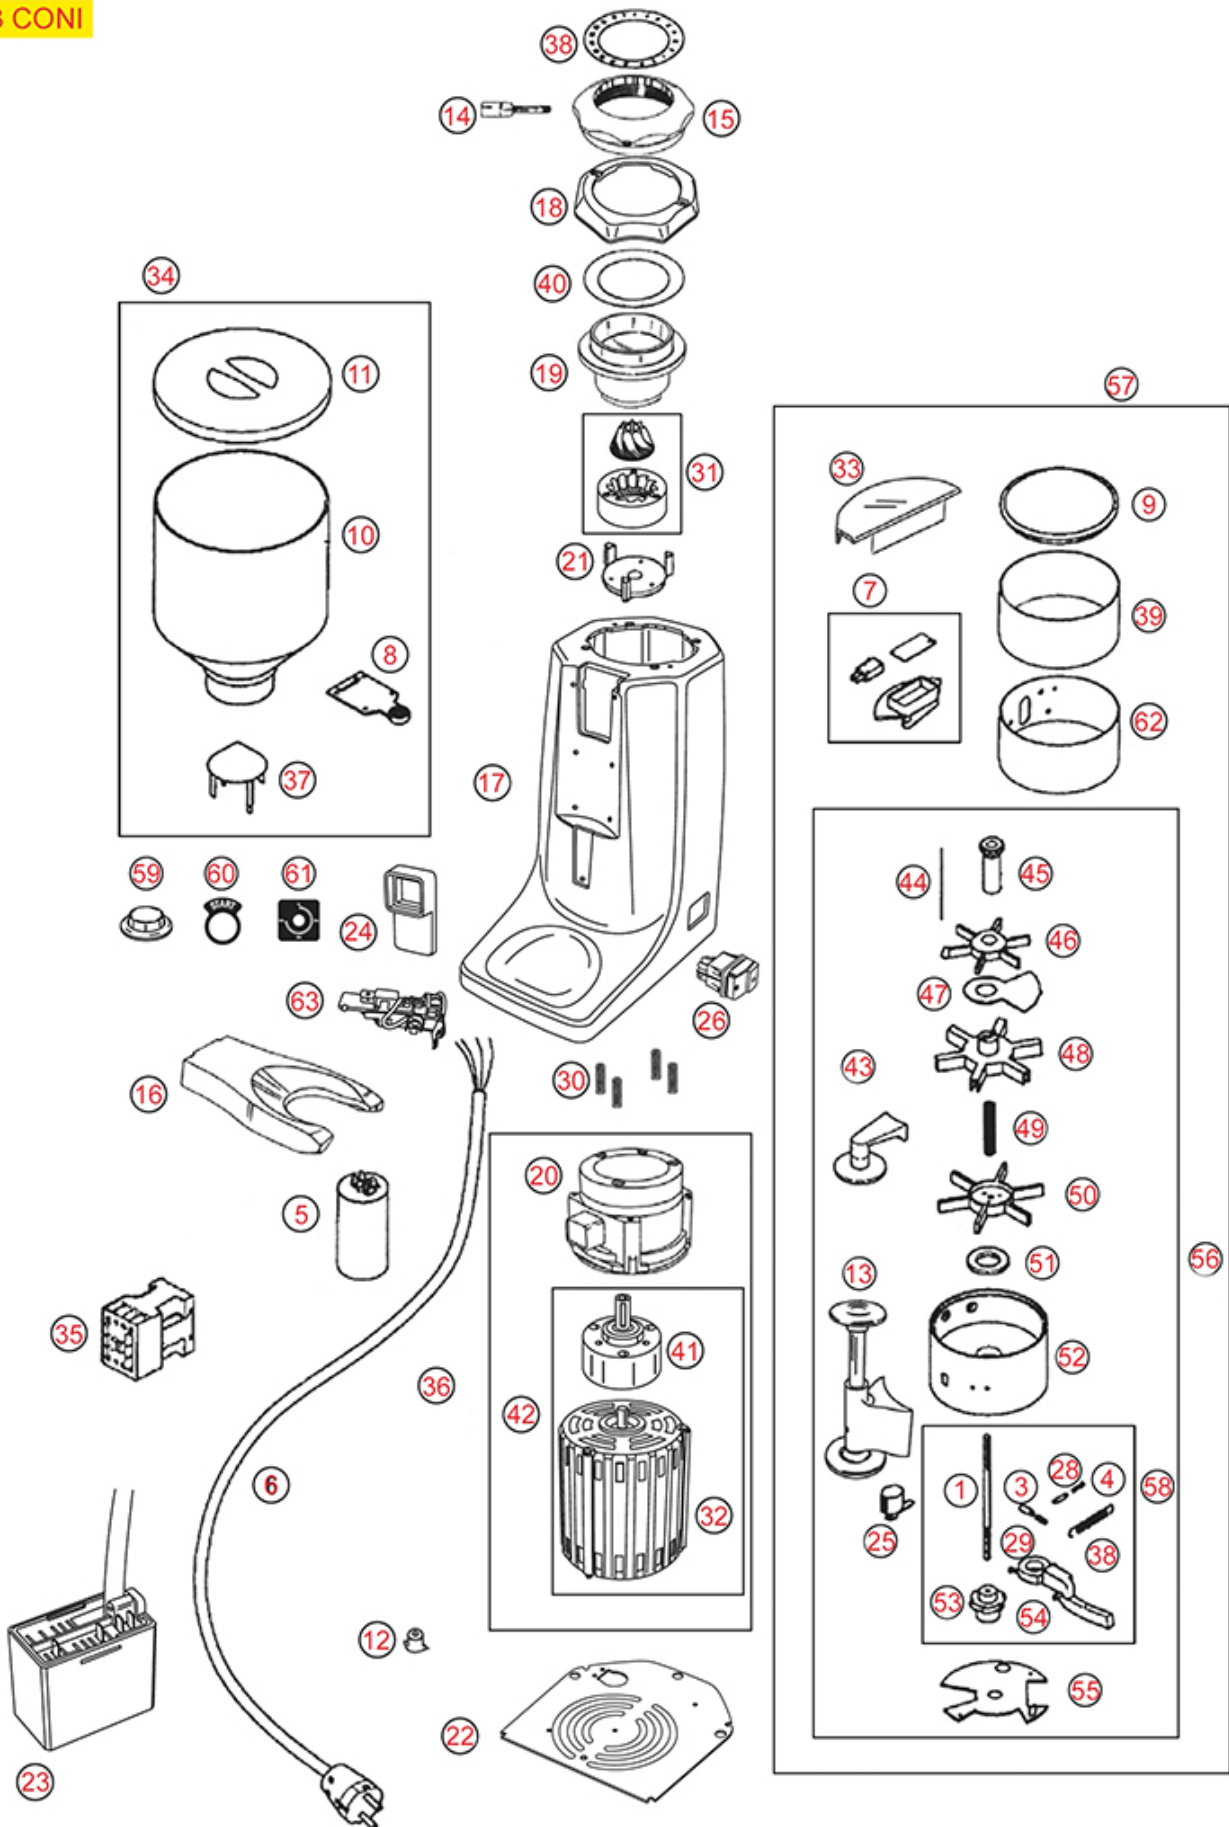

GRINDER ASSEMBLY Q13 CONI

Q13 CONI

Positions without LF code no.: upon request

QUAMAR

Position	LF code no.	Description
1	1324908	PIN FOR DISPENSER T80/T48
3	1252130	FEEDING PAL D6
7	1252151	AUTOMATIC BOX ASSEMBLY
8	1252117	COFFEE HOPPER CLOSING SHEET
9	1252150	DISPENSER LID
10	1080926	COFFEE CONTAINER 1.2Kg ø 175 mm
11	1252116	COFFEE HOPPER LID ø 205 mm
25	1252139	GRINDER-DOSER COUNTER
27	1250962	DISPENSER LEVER RETURN SPRING
28	1250964	DISPENSER CATCH RATCHET SPRING
29	1250963	FEEDING SPRING FOR DISPENSER
35	1454902	CONTACTOR LOVATO BG0910A
35	3446556	CONTACTOR LOVATO BG0910A
37	1252147	COFFEE HOPPER INNER PROTECTION
43	1385546	COFFEE TAMPER ø 56 mm
45	1252118	MIXER KNOB
46	1252126	STIRRING WHEEL T48
48	1343911	UPPER STAR NEW MODEL
49	1250961	DOSING SYSTEM SPRING
50	1343912	LOWER STAR NEW MODEL
51	1252138	DOSER PLASTIC WASHER
53	1252137	DOSER PAWL RH
54	1252132	DOSER LEVER
55	1252134	DOSER LOWER LID
58	1252133	COMPLETE DOSER LEVER