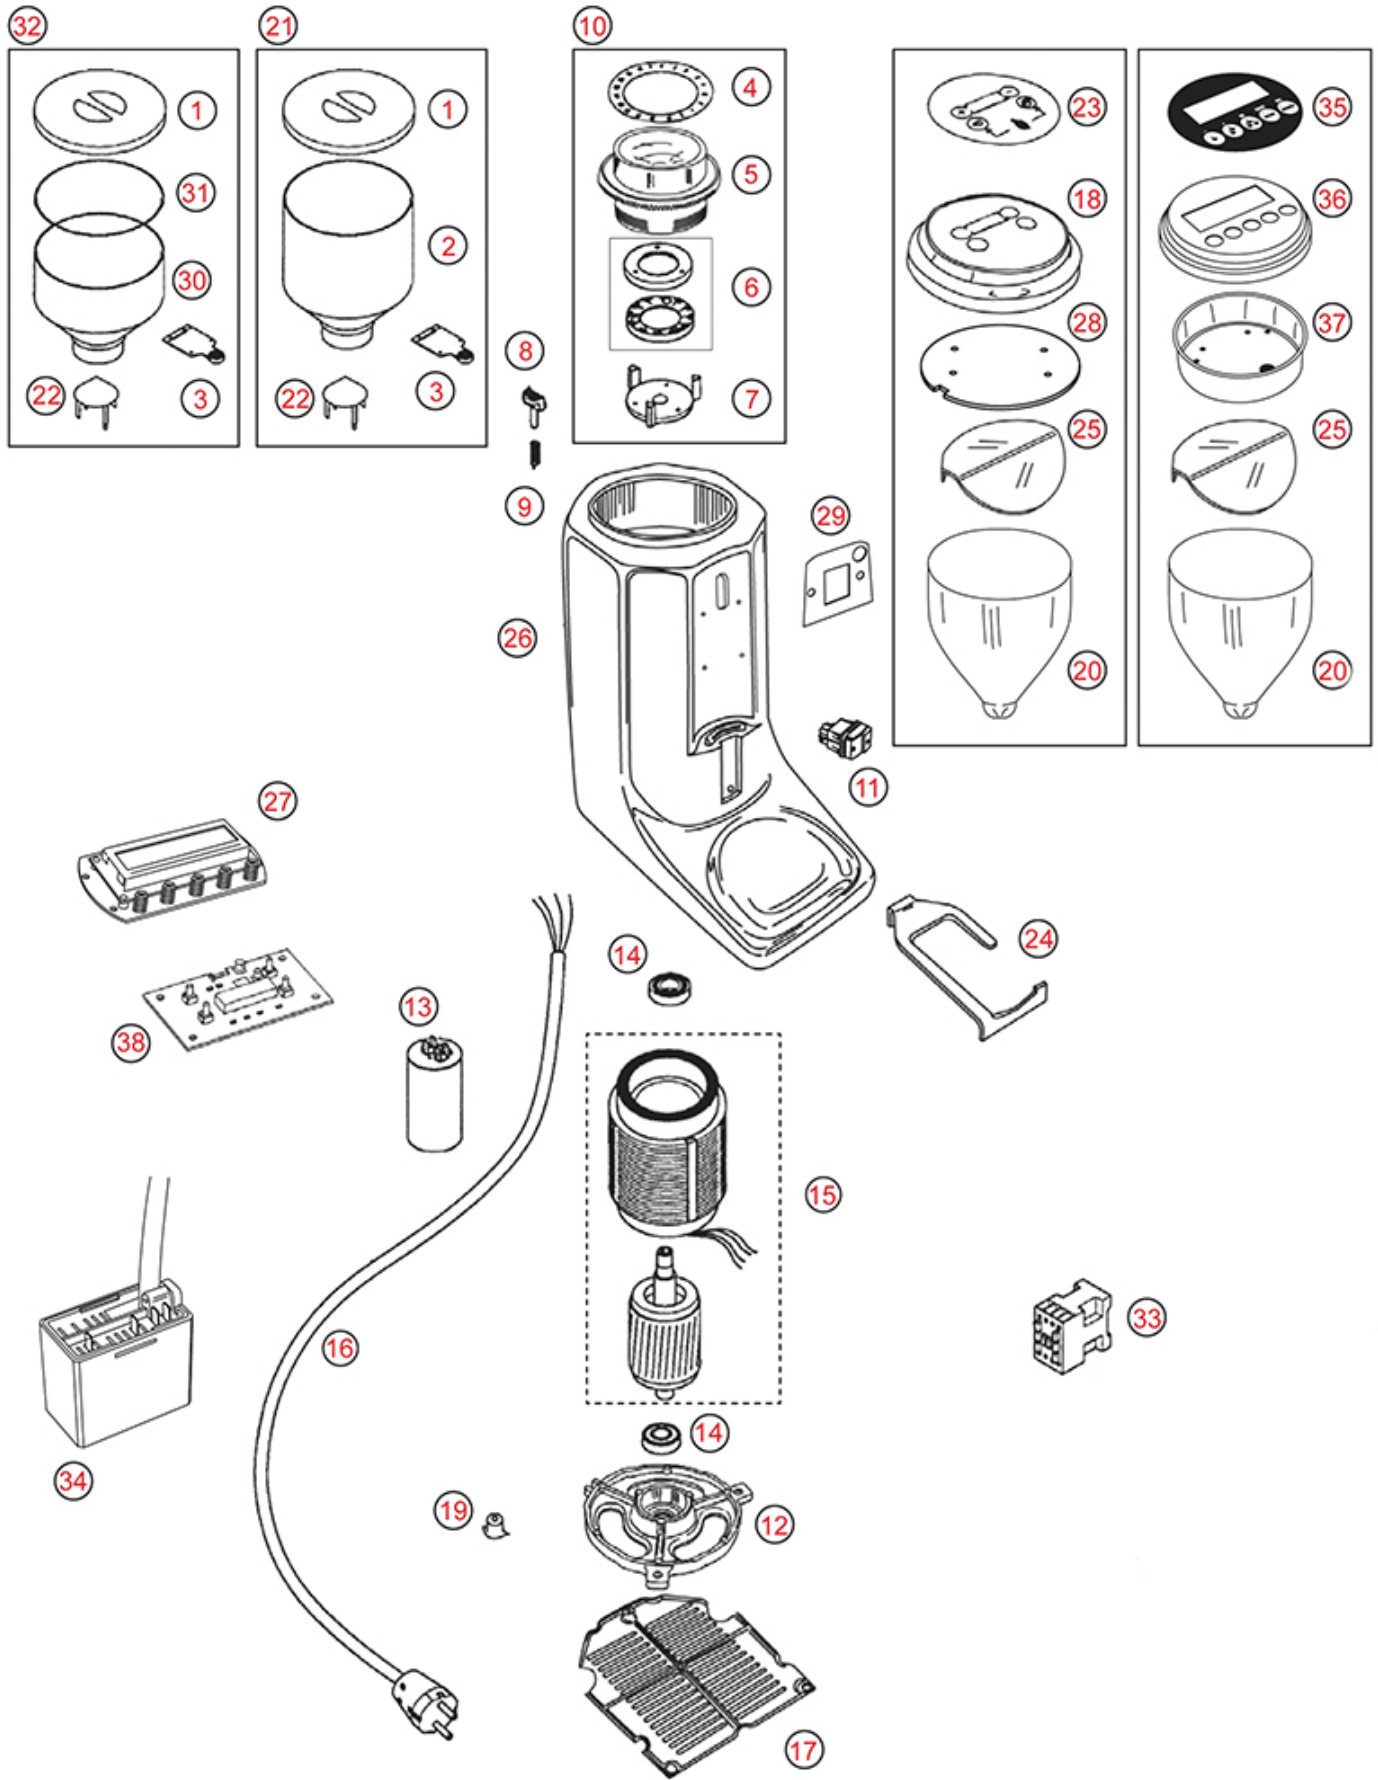

COFFEE GRINDER ELECTRONIC M80E

M80E

Positions without LF code no.: upon request

QUAMAR

Position	LF code no.	Description
1	1252141	COFFEE HOPPER LID ø 180 mm
2	1080926	COFFEE CONTAINER 1.2Kg ø 175 mm
3	1252117	COFFEE HOPPER CLOSING SHEET
4	1252142	GRIND SELECTION LABEL
6	1251078	GRINDING BURRS FIORENZATO CS/QUAMAR RH
7	1251936	LOWER BURRS HOLDER ø 63 mm
8	1252144	RING-RETAINING RATCHET
9	1250966	RING CATCH SPRING
13	3068084	CAPACITOR ELECTRICAL 20µF
14	1063911	BEARING 6202 ZZ NSK
22	1252147	COFFEE HOPPER INNER PROTECTION
23	5075302	MEMBRANE ADHESIVE ø 97 mm
27	5078082	DISPLAY CIRCUIT BOARD
33	1454902	CONTACTOR LOVATO BG0910A
33	3446556	CONTACTOR LOVATO BG0910A
35	5066561	MEMBRANE ADHESIVE ø 104 mm
38	5075301	BUTTON PANEL BOARD WITH DISPLAY OLD TYPE