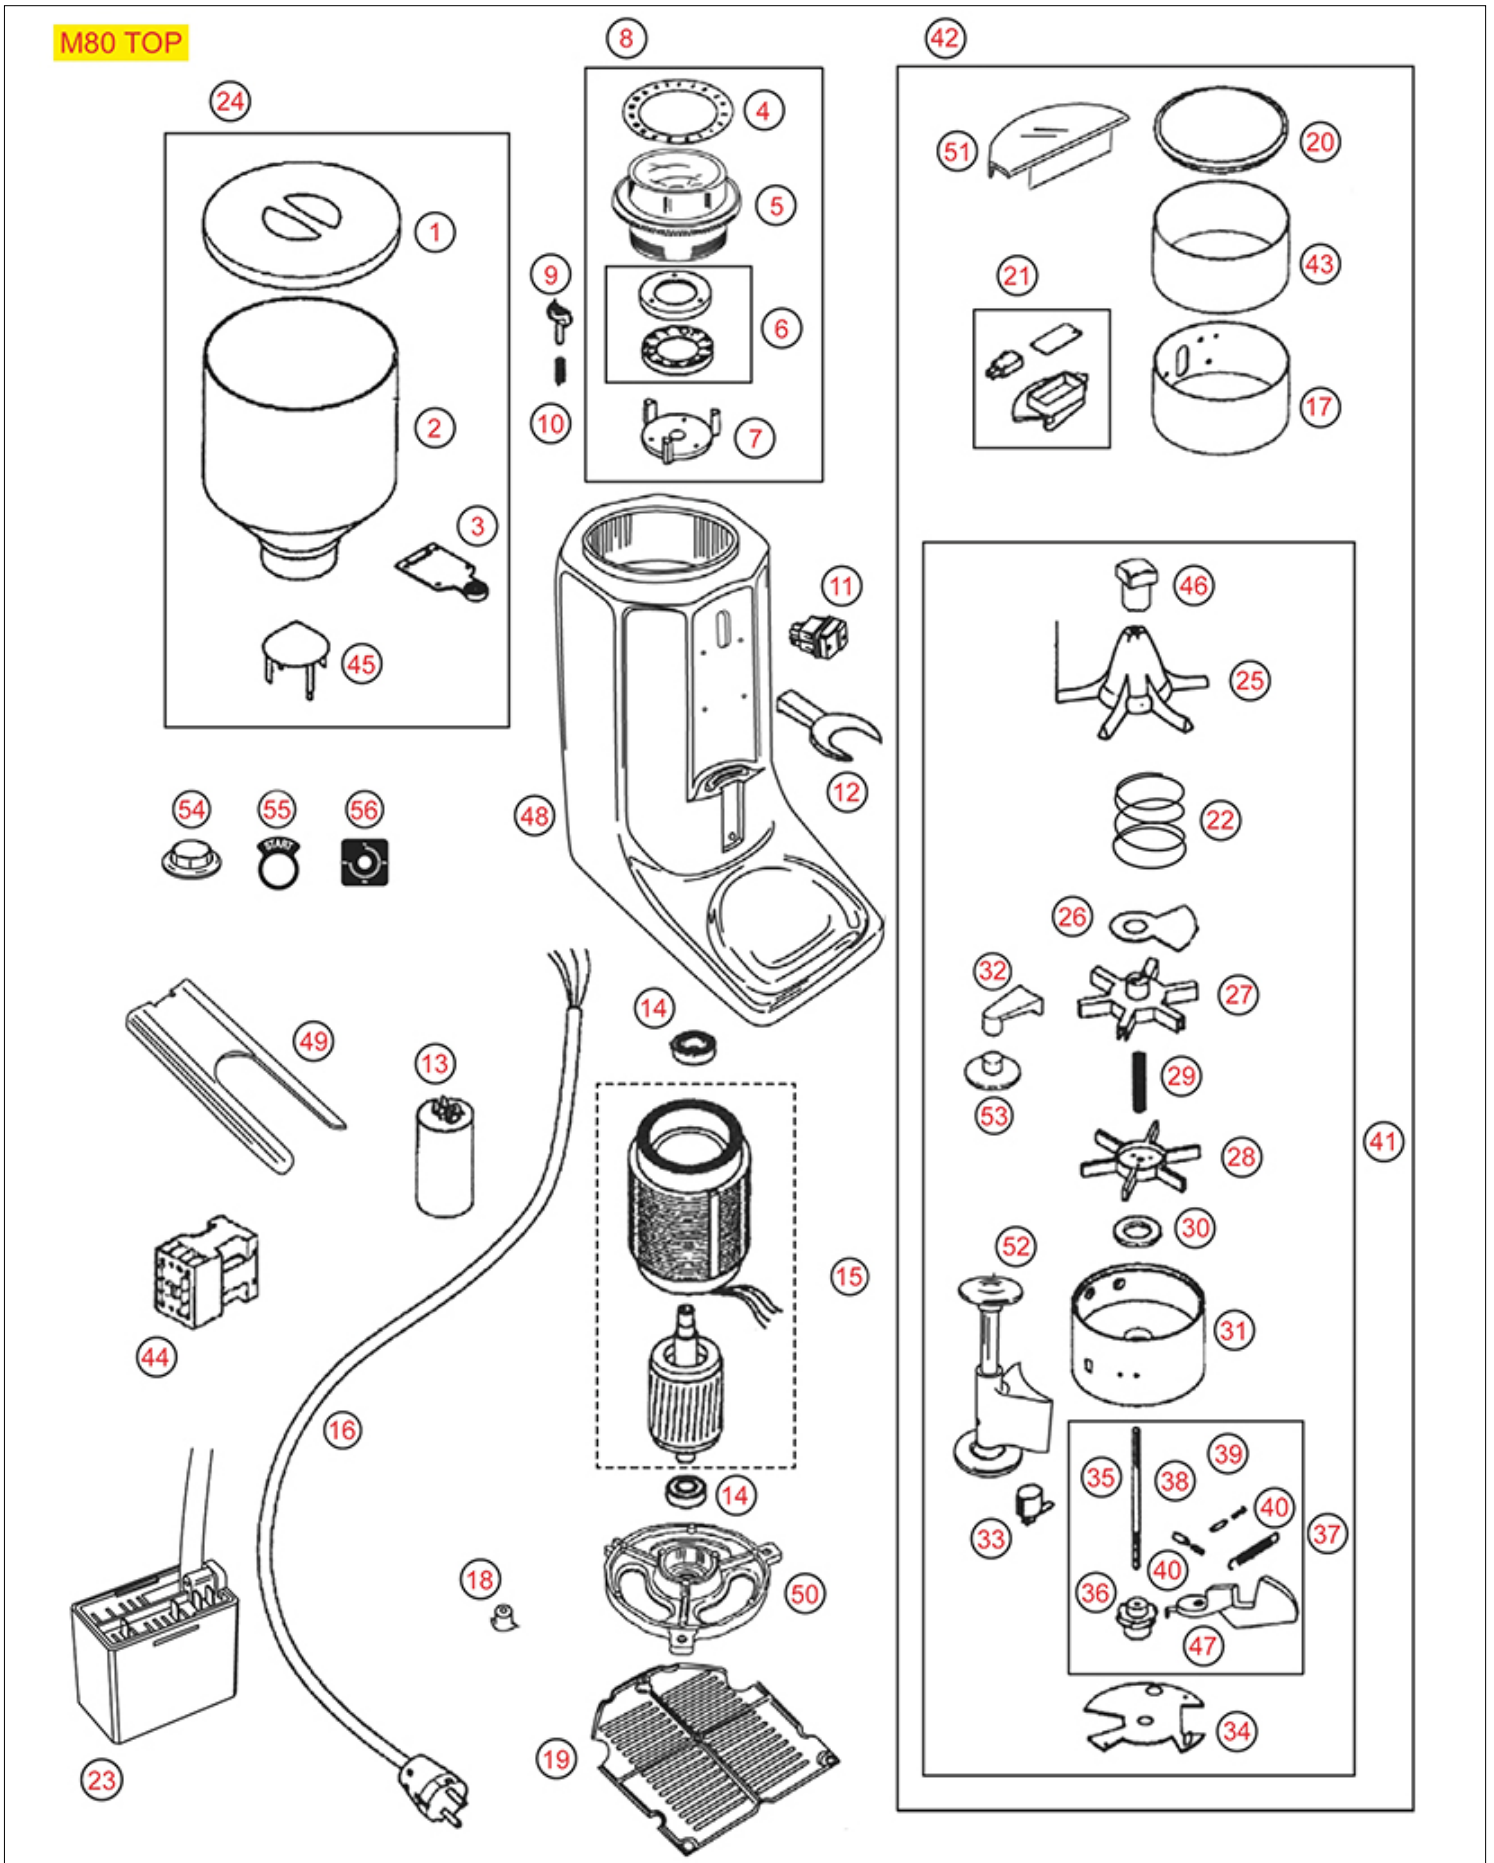

GRINDER ASSEMBLY M80 TOP

Positions without LF code no.: upon request

QUAMAR

Position	LF code no.	Description
1	1252141	COFFEE HOPPER LID ø 180 mm
2	1080926	COFFEE CONTAINER 1.2Kg ø 175 mm
3	1252117	COFFEE HOPPER CLOSING SHEET
6	1251078	GRINDING BURRS FIORENZATO CS/QUAMAR RH
7	1251936	LOWER BURRS HOLDER ø 63 mm
9	1252144	RING-RETAINING RATCHET
10	1250966	RING CATCH SPRING
12	1252121	FILTER HOLDER FORK
13	3068084	CAPACITOR ELECTRICAL 20µF
14	1063911	BEARING 6202 ZZ NSK
20	1252150	DISPENSER LID
21	1252151	AUTOMATIC BOX ASSEMBLY
33	1252139	GRINDER-DOSER COUNTER
35	1324908	PIN FOR DISPENSER T80/T48
36	1252137	DOSER PAWL RH
37	1252133	COMPLETE DOSER LEVER
38	1250963	FEEDING SPRING FOR DISPENSER
38	1252130	FEEDING PAL D6
39	1250964	DISPENSER CATCH RATCHET SPRING
40	1250962	DISPENSER LEVER RETURN SPRING
44	1454902	CONTACTOR LOVATO BG0910A
44	3446556	CONTACTOR LOVATO BG0910A
45	1252147	COFFEE HOPPER INNER PROTECTION
53	1385546	COFFEE TAMPER ø 56 mm