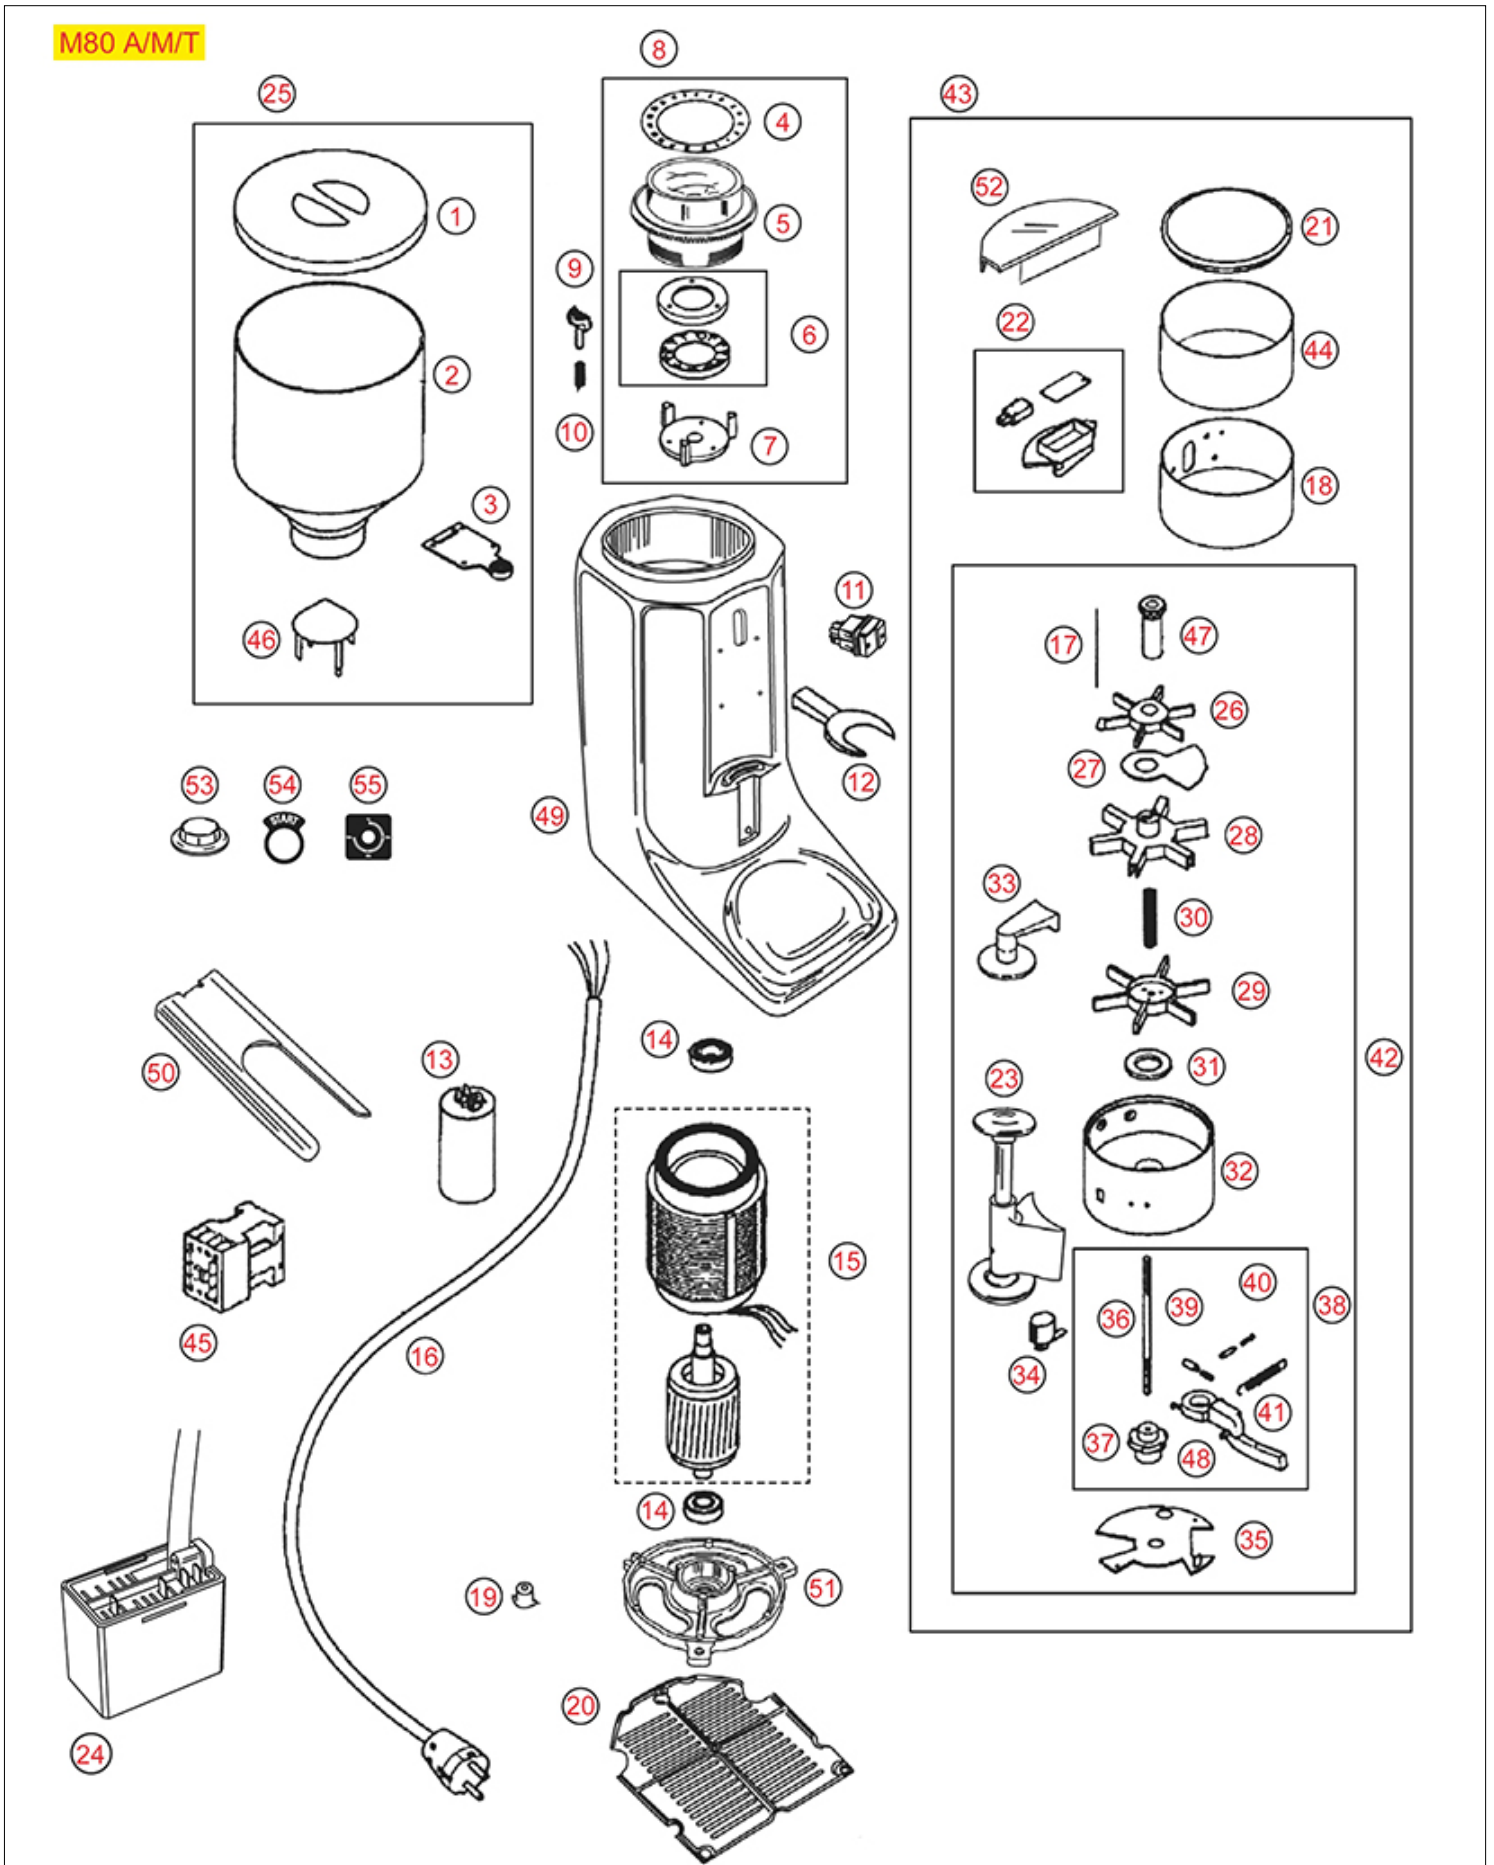

GRINDER ASSEMBLY M80

M80 A/M/T

Positions without LF code no.: upon request

QUAMAR

Position	LF code no.	Description
1	1252141	COFFEE HOPPER LID ø 180 mm
2	1080926	COFFEE CONTAINER 1.2Kg ø 175 mm
3	1252117	COFFEE HOPPER CLOSING SHEET
6	1251078	GRINDING BURRS FIORENZATO CS/QUAMAR RH
7	1251936	LOWER BURRS HOLDER ø 63 mm
9	1252144	RING-RETAINING RATCHET
10	1250966	RING CATCH SPRING
12	1252121	FILTER HOLDER FORK
13	3068084	CAPACITOR ELECTRICAL 20µF
14	1063911	BEARING 6202 ZZ NSK
21	1252150	DISPENSER LID
22	1252151	AUTOMATIC BOX ASSEMBLY
26	1252126	STIRRING WHEEL T48
28	1343911	UPPER STAR NEW MODEL
29	1343912	LOWER STAR NEW MODEL
30	1250961	DOSING SYSTEM SPRING
31	1252138	DOSER PLASTIC WASHER
33	1385546	COFFEE TAMPER ø 56 mm
34	1252139	GRINDER-DOSER COUNTER
35	1252134	DOSER LOWER LID
36	1324908	PIN FOR DISPENSER T80/T48
37	1252137	DOSER PAWL RH
38	1252133	COMPLETE DOSER LEVER
39	1250963	FEEDING SPRING FOR DISPENSER
39	1252130	FEEDING PAL D6
40	1250964	DISPENSER CATCH RATCHET SPRING
41	1250962	DISPENSER LEVER RETURN SPRING
45	1454902	CONTACTOR LOVATO BG0910A
45	3446556	CONTACTOR LOVATO BG0910A
46	1252147	COFFEE HOPPER INNER PROTECTION
47	1252118	MIXER KNOB
48	1252132	DOSER LEVER