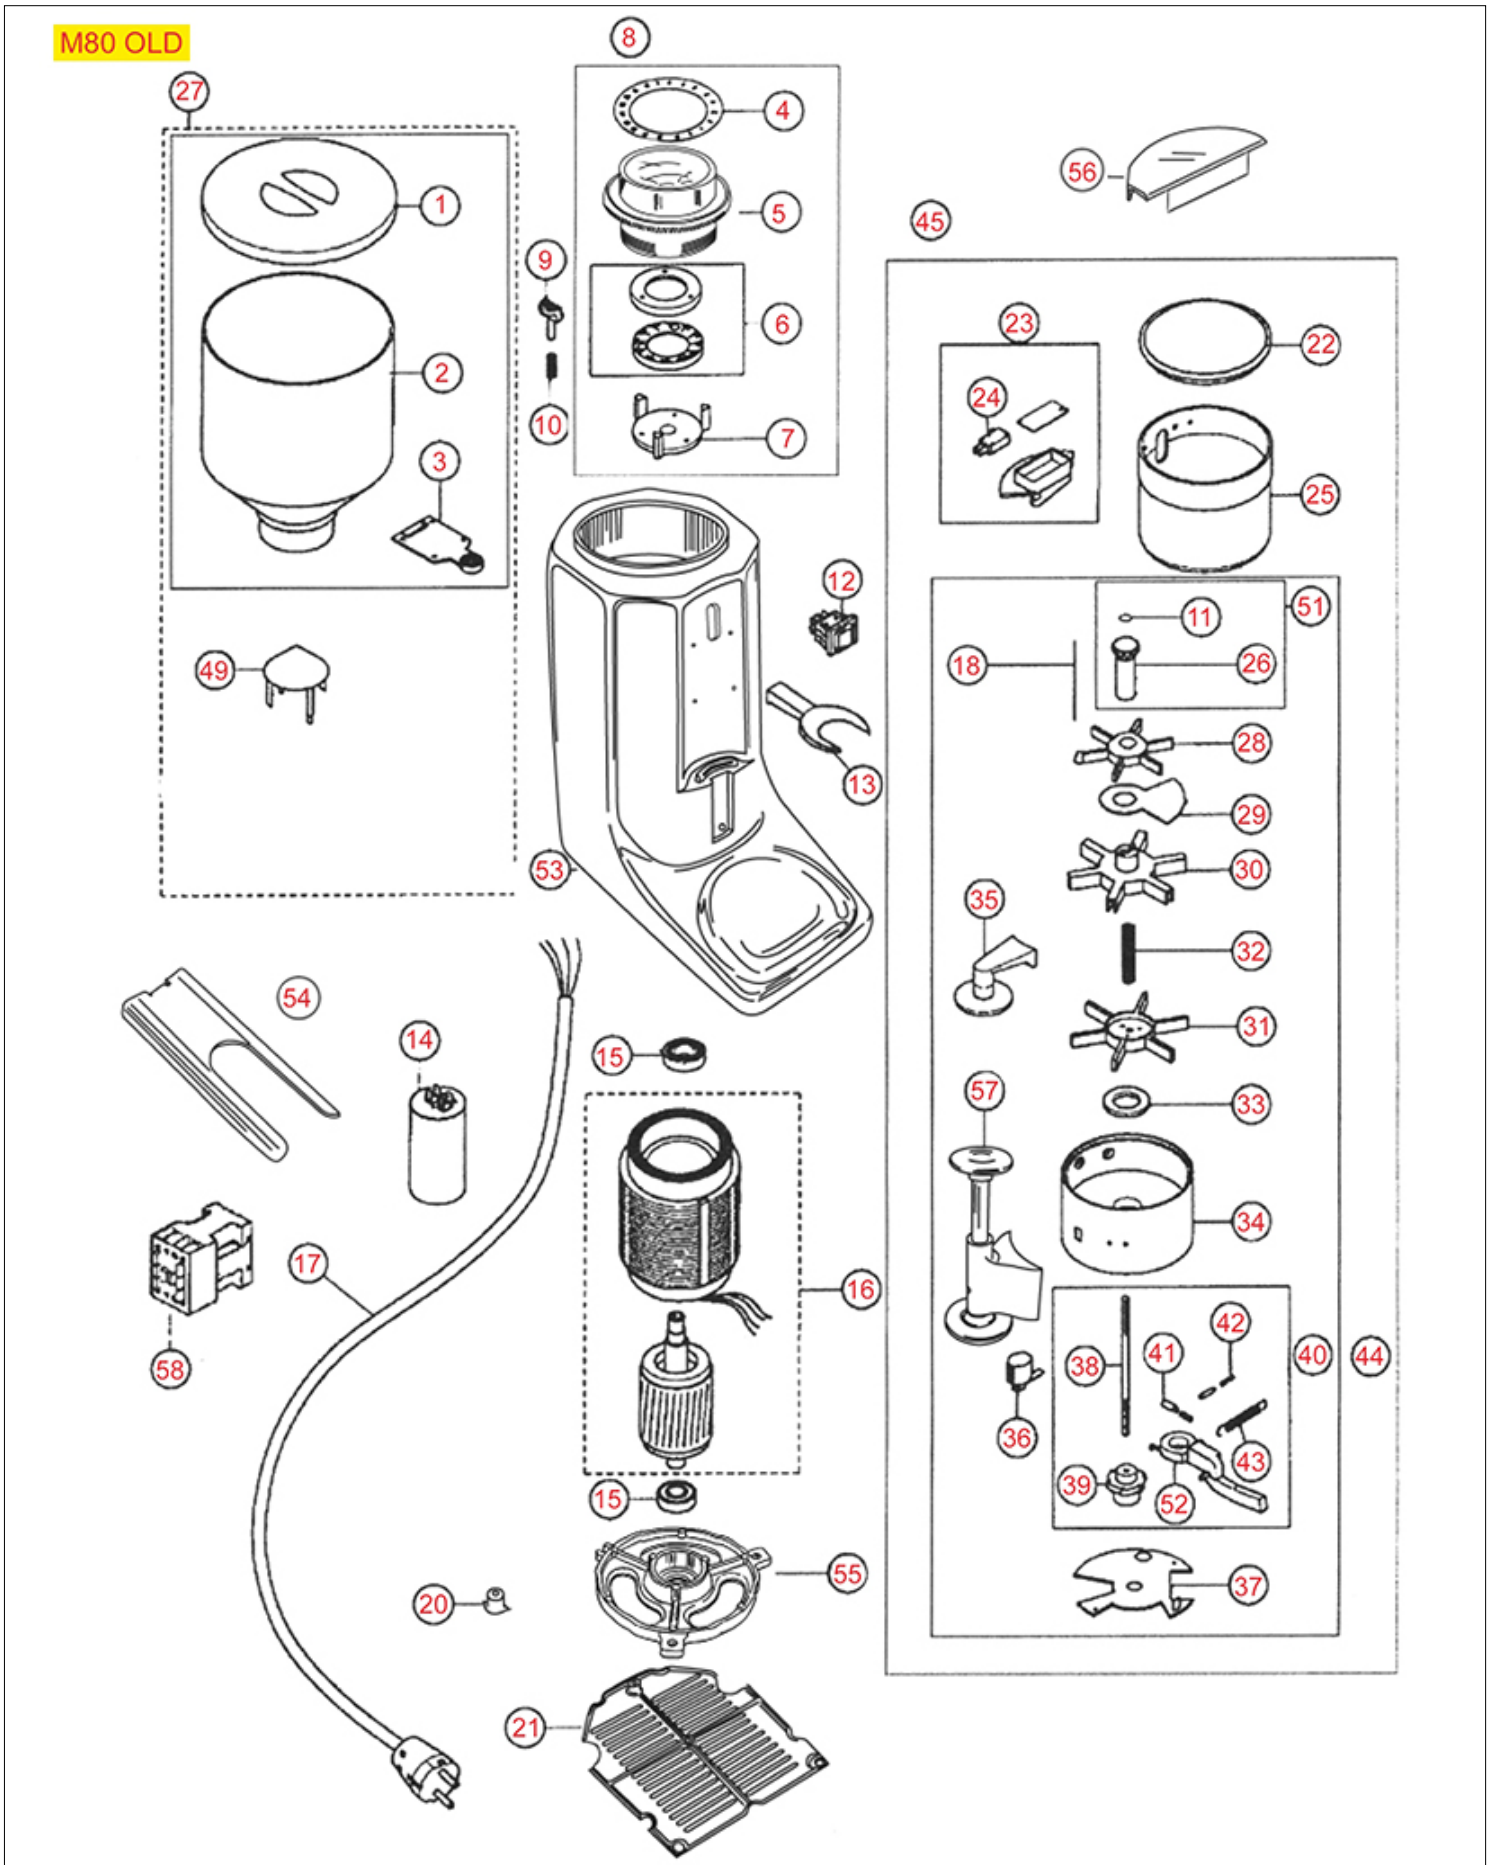

GRINDER ASSEMBLY M80 OLD

Positions without LF code no.: upon request

QUAMAR

Position	LF code no.	Description
1	1252141	COFFEE HOPPER LID ø 180 mm
2	1080926	COFFEE CONTAINER 1.2Kg ø 175 mm
3	1252117	COFFEE HOPPER CLOSING SHEET
6	1251078	GRINDING BURRS FIORENZATO CS/QUAMAR RH
7	1251936	LOWER BURRS HOLDER ø 63 mm
9	1252144	RING-RETAINING RATCHET
10	1250966	RING CATCH SPRING
12	3319012	BIPOLAR SWITCH GREEN 16A 250V
12	3319016	BIPOLAR SWITCH RED 16A 250V
12	3319501	PUSH-BUTTON PROTECTION CAP
13	1252121	FILTER HOLDER FORK
14	3068084	CAPACITOR ELECTRICAL 20µF
15	1063911	BEARING 6202 ZZ NSK
20	1313921	FOOT FOR MIXER
22	1252150	DISPENSER LID
23	1252151	AUTOMATIC BOX ASSEMBLY
25	1520902	DISPENSER CYLINDER
26	1252118	MIXER KNOB
28	1252126	STIRRING WHEEL T48
29	1252127	CLOSING SECTOR
30	1343911	UPPER STAR NEW MODEL
31	1343912	LOWER STAR NEW MODEL
32	1250961	DOSING SYSTEM SPRING
33	1252138	DOSER PLASTIC WASHER
35	1385546	COFFEE TAMPER ø 56 mm
36	1252139	GRINDER-DOSER COUNTER
37	1252134	DOSER LOWER LID
39	1252137	DOSER PAWL RH
40	1252133	COMPLETE DOSER LEVER
41	1250963	FEEDING SPRING FOR DISPENSER
41	1252130	FEEDING PAL D6
42	1250964	DISPENSER CATCH RATCHET SPRING
43	1250962	DISPENSER LEVER RETURN SPRING
49	1252147	COFFEE HOPPER INNER PROTECTION
51	1252118	MIXER KNOB
52	1252132	DOSER LEVER
58	1454902	CONTACTOR LOVATO BG0910A
58	3446556	CONTACTOR LOVATO BG0910A