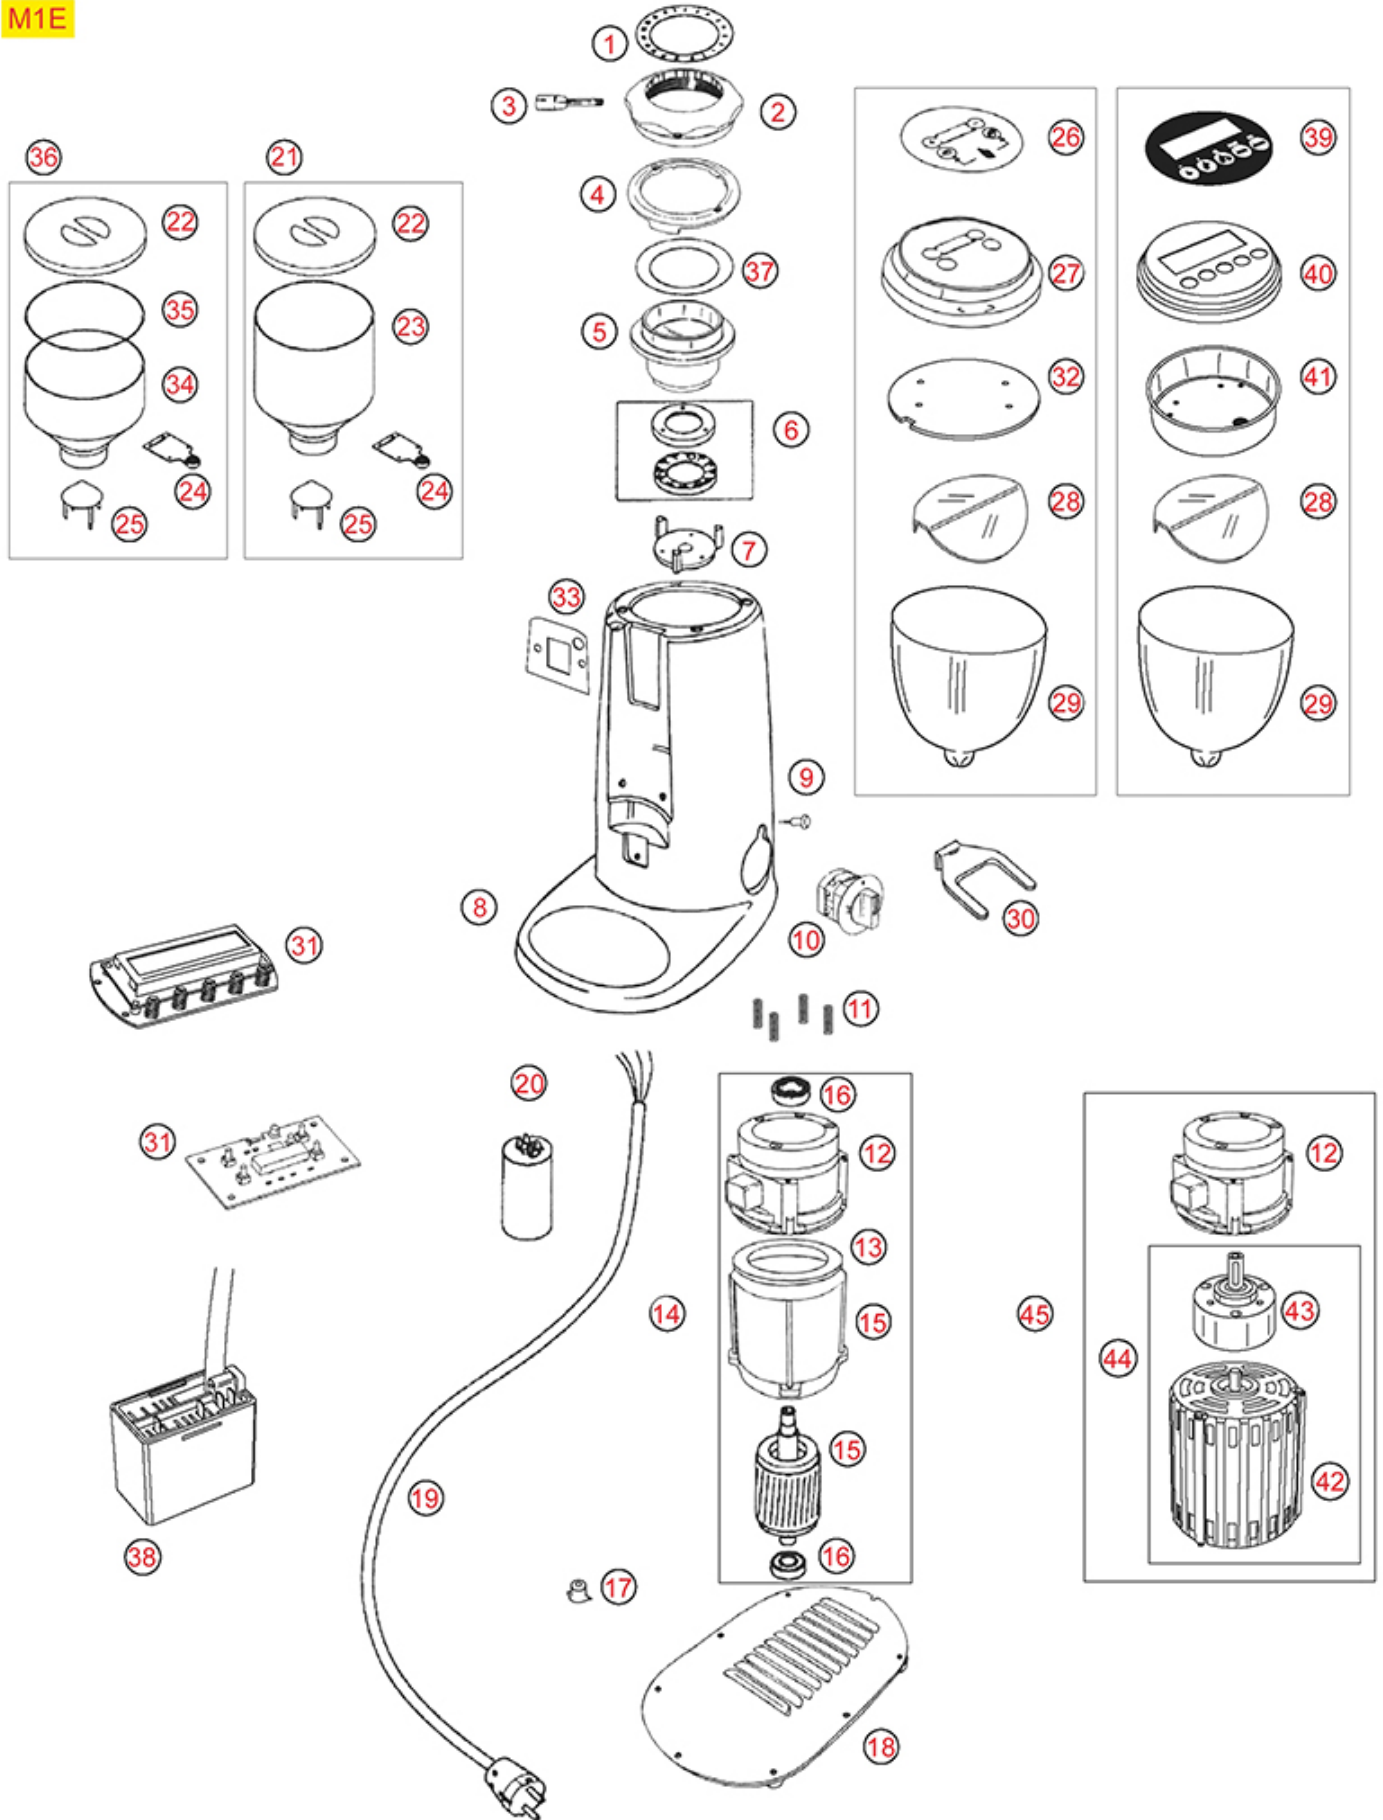

COFFEE GRINDER ELECTRONIC M1E

M1E

Positions without LF code no.: upon request

QUAMAR

Position	LF code no.	Description
6	1251078	GRINDING BURRS FIORENZATO CS/QUAMAR RH
6	1251185	GRINDING BURRS FIORENZATO MS/QUAMAR RH
16	1063911	BEARING 6202 ZZ NSK
17	1313911	FOOT $\varnothing$ 19x13 mm MADE OF RUBBER
20	3068084	CAPACITOR ELECTRICAL 20μF
22	1252116	COFFEE HOPPER LID $\varnothing$ 205 mm
23	1080921	COFFEE CONTAINER 1.5Kg $\varnothing$ 200 mm
24	1252117	COFFEE HOPPER CLOSING SHEET
25	1252147	COFFEE HOPPER INNER PROTECTION
26	5075302	MEMBRANE ADHESIVE $\varnothing$ 97 mm
31	5075301	BUTTON PANEL BOARD WITH DISPLAY OLD TYPE
31	5078082	DISPLAY CIRCUIT BOARD
39	5066561	MEMBRANE ADHESIVE $\varnothing$ 104 mm