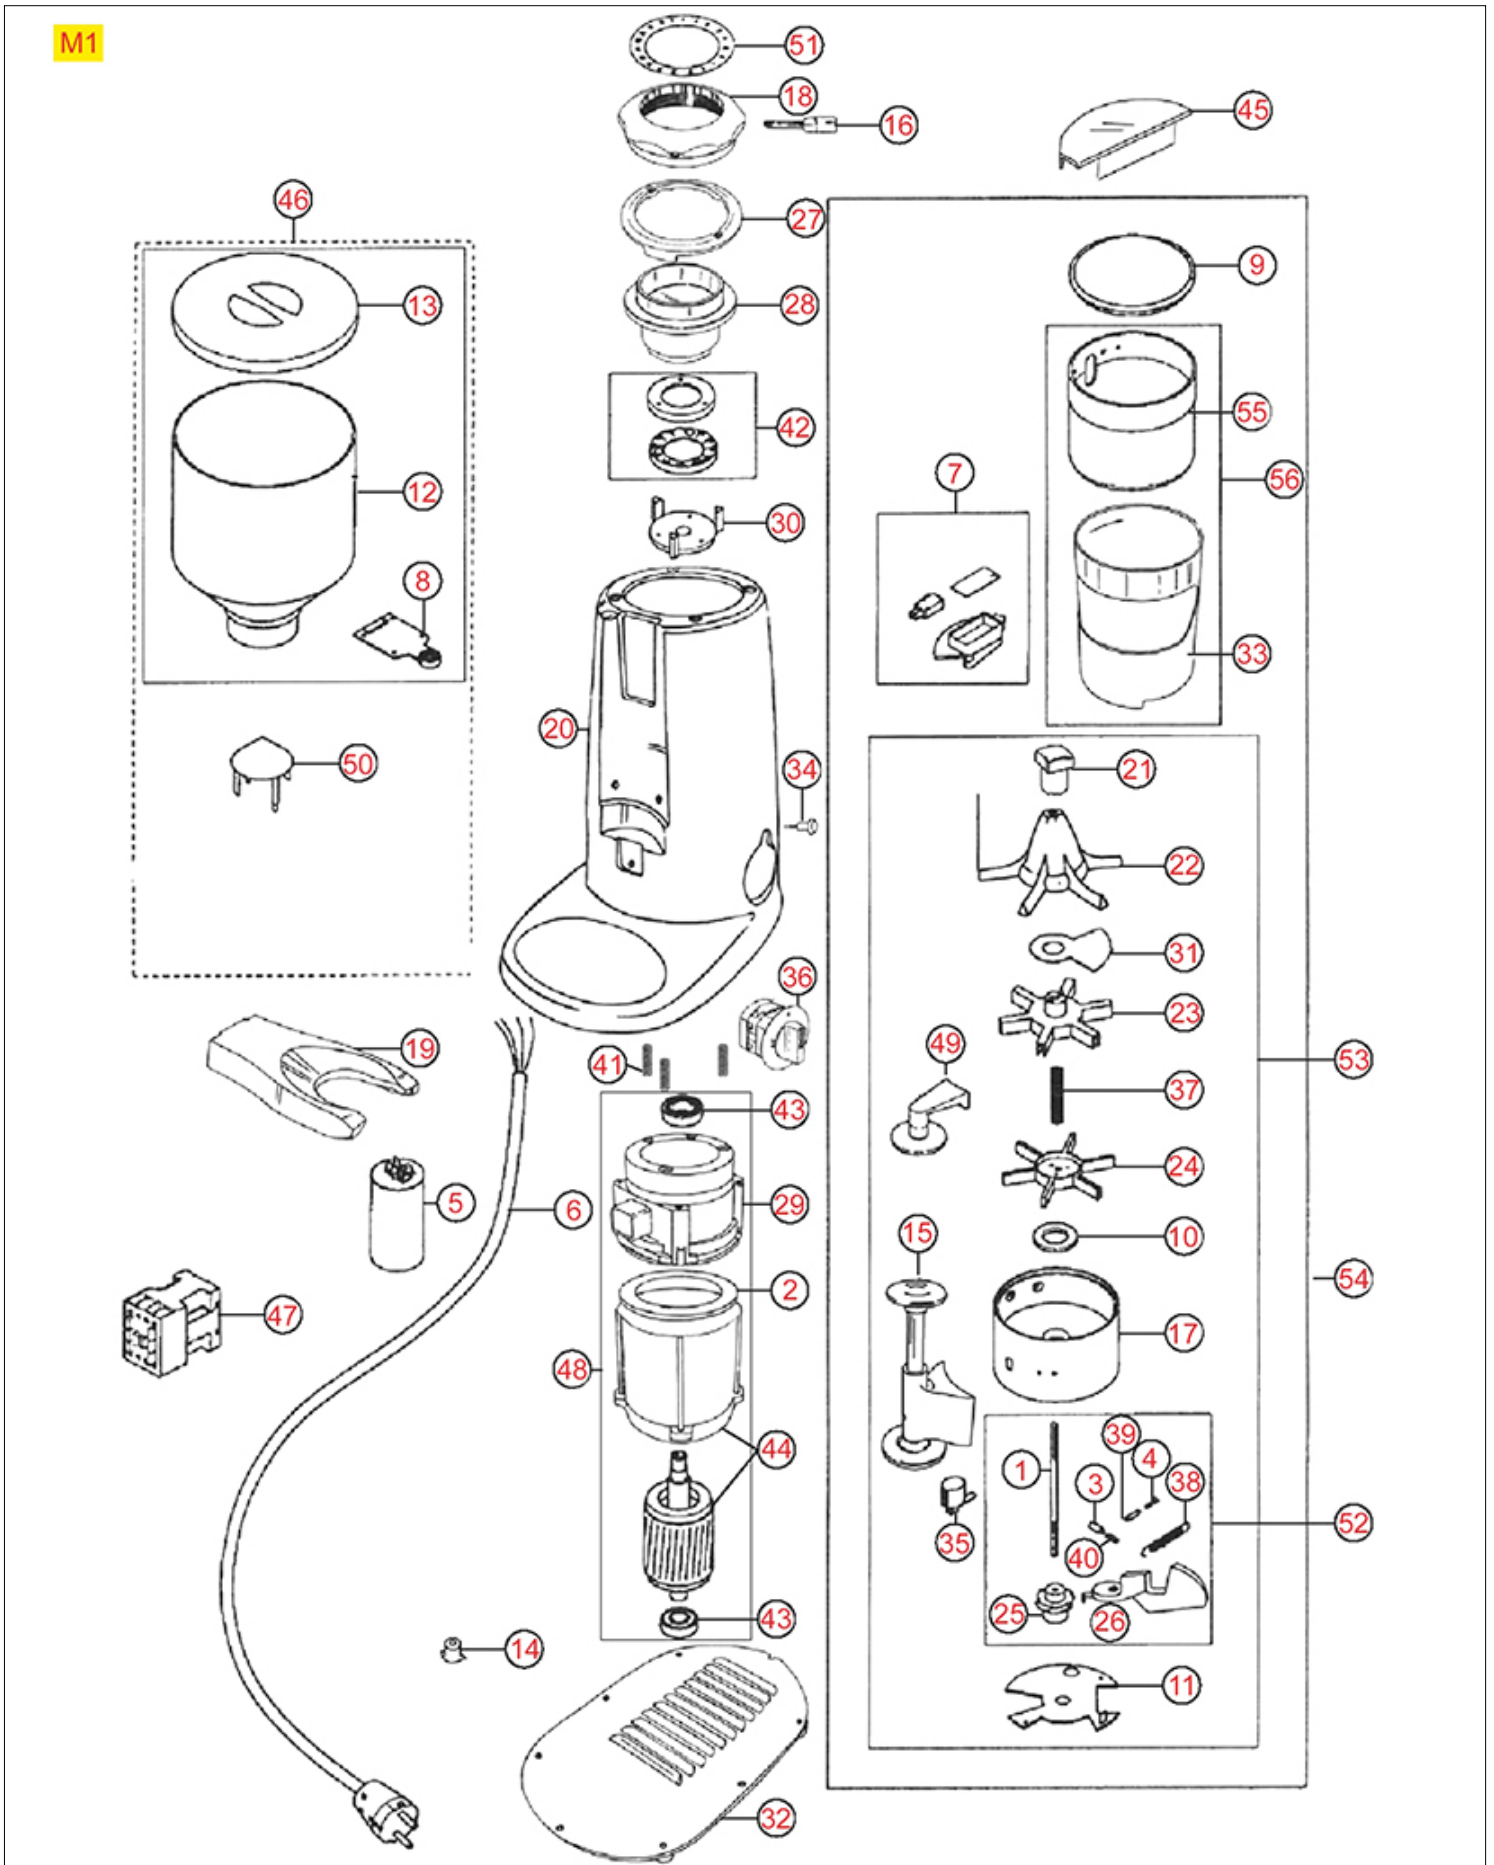

Suitable universal spare parts may not be included

GRINDER ASSEMBLY M1

Positions without LF code no.: upon request

QUAMAR

Position	LF code no.	Description
1	1324908	PIN FOR DISPENSER T80/T48
3	1252130	FEEDING PAL D6
5	3068084	CAPACITOR ELECTRICAL 20 μ F
7	1252151	AUTOMATIC BOX ASSEMBLY
8	1252117	COFFEE HOPPER CLOSING SHEET
9	1252150	DISPENSER LID
10	1252138	DOSER PLASTIC WASHER
11	1252134	DOSER LOWER LID
12	1080921	COFFEE CONTAINER 1.5Kg \varnothing 200 mm
13	1252116	COFFEE HOPPER LID \varnothing 205 mm
14	1313911	FOOT \varnothing 19x13 mm MADE OF RUBBER
30	1251936	LOWER BURRS HOLDER \varnothing 63 mm
35	1252139	GRINDER-DOSER COUNTER
37	1250961	DOSING SYSTEM SPRING
38	1250962	DISPENSER LEVER RETURN SPRING
39	1250964	DISPENSER CATCH RATCHET SPRING
40	1250963	FEEDING SPRING FOR DISPENSER
42	1251078	GRINDING BURRS FIORENZATO CS/QUAMAR RH
42	1251185	GRINDING BURRS FIORENZATO MS/QUAMAR RH
43	1063911	BEARING 6202 ZZ NSK
47	1454902	CONTACTOR LOVATO BG0910A
47	3446556	CONTACTOR LOVATO BG0910A
50	1252147	COFFEE HOPPER INNER PROTECTION
55	1520902	DISPENSER CYLINDER