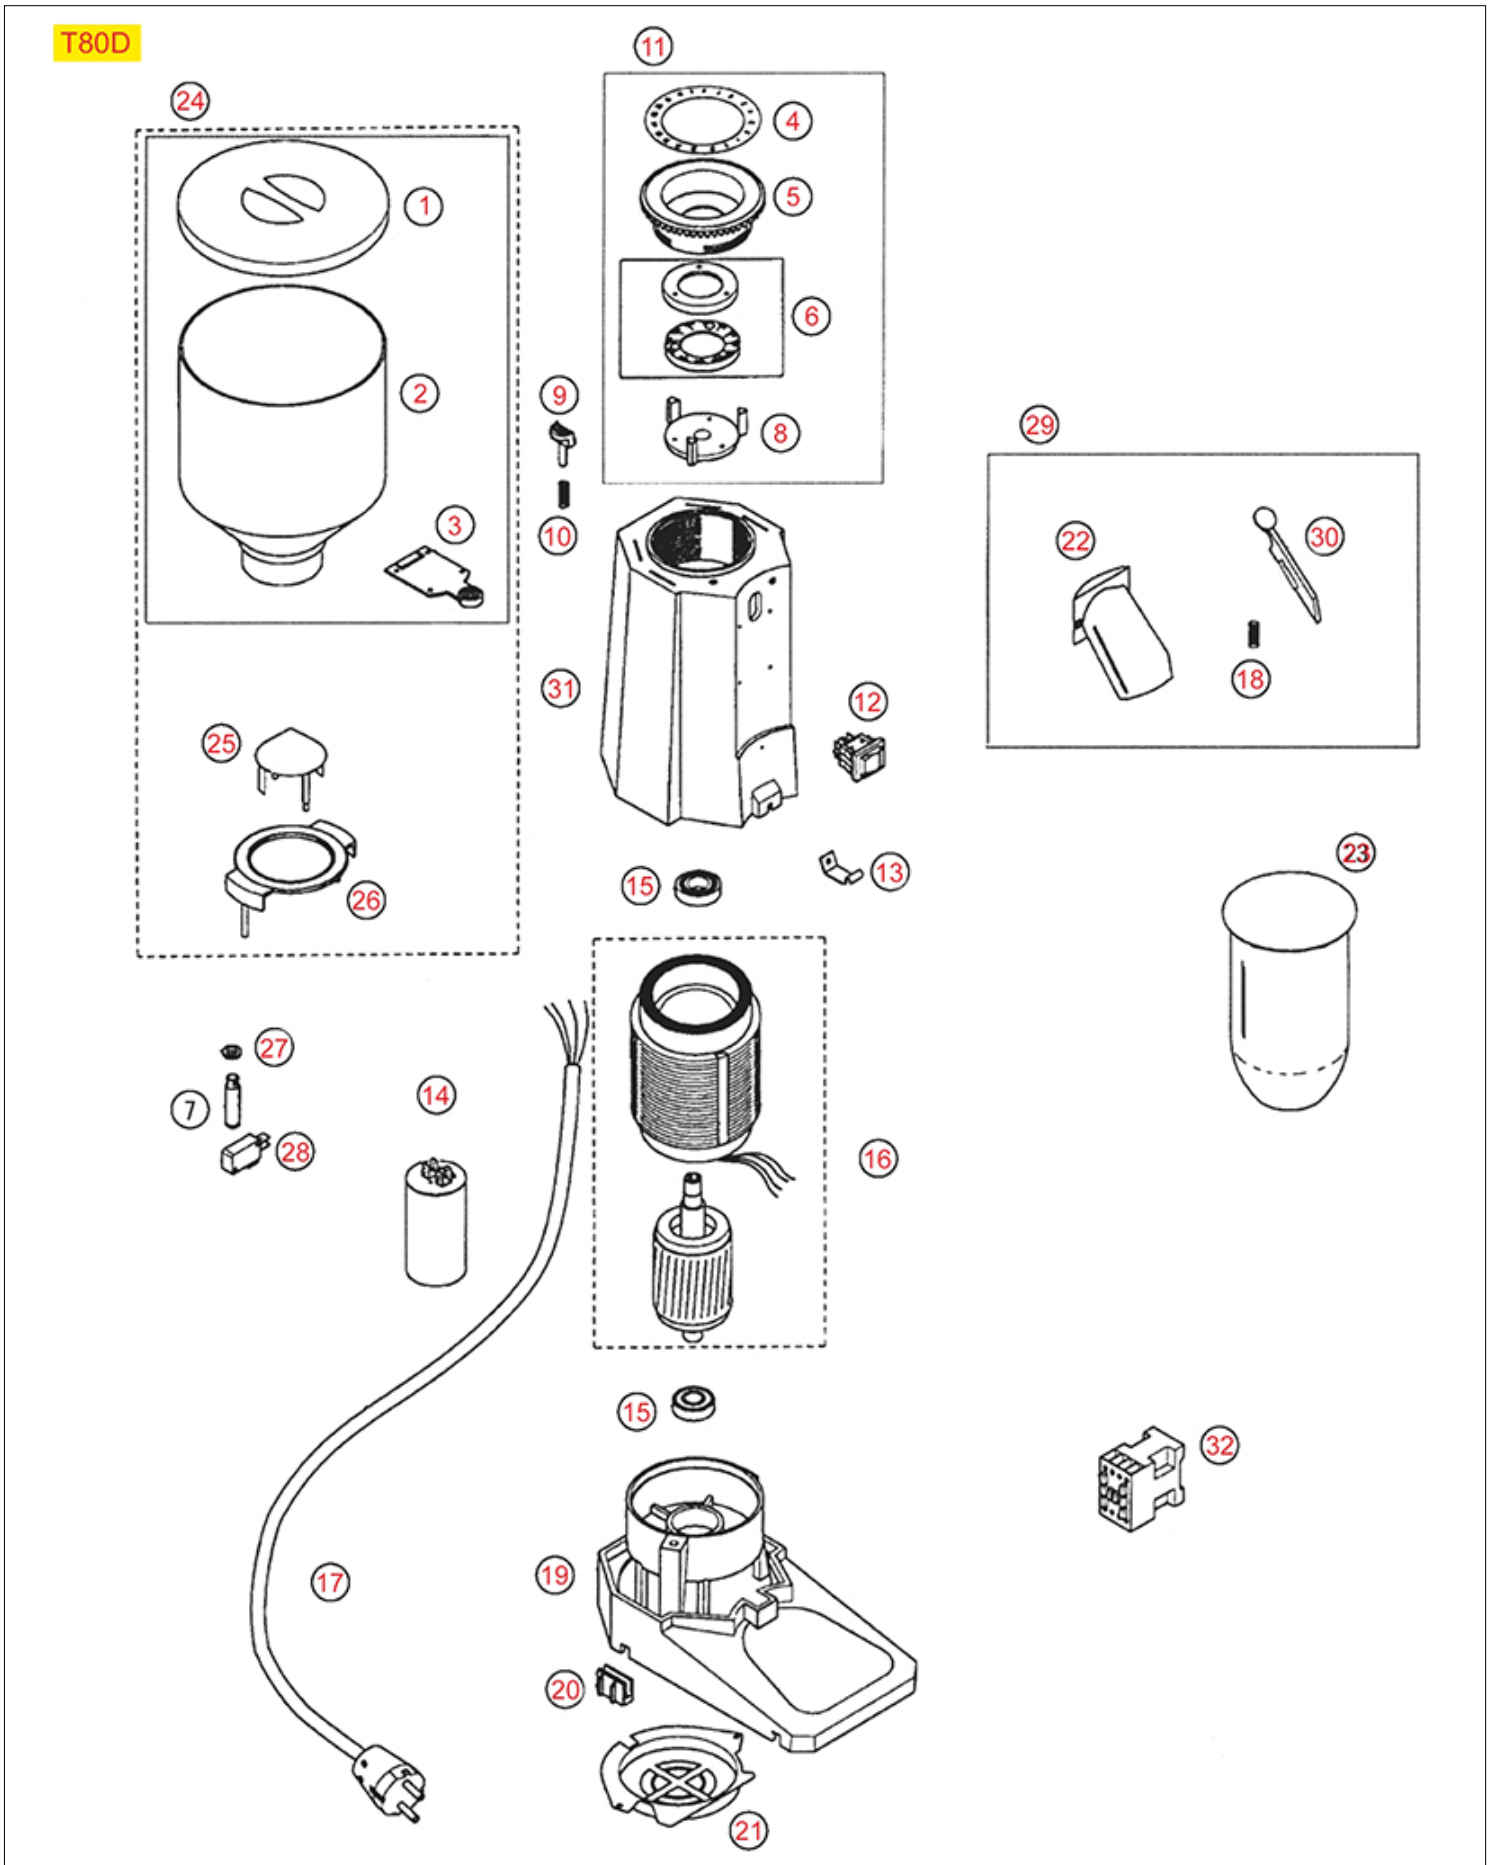

COFFEE GRINDER T80D

Positions without LF code no.: upon request

QUAMAR

Position	LF code no.	Description
1	1252141	COFFEE HOPPER LID ø 180 mm
2	1080926	COFFEE CONTAINER 1.2Kg ø 175 mm
3	1252117	COFFEE HOPPER CLOSING SHEET
4	1252142	GRIND SELECTION LABEL
5	1252143	UPPER GRINDER BURRS RING NUT
6	1251078	GRINDING BURRS FIORENZATO CS/QUAMAR RH
8	1251936	LOWER BURRS HOLDER ø 63 mm
9	1252144	RING-RETAINING RATCHET
10	1250966	RING CATCH SPRING
14	3068083	CAPACITOR ELECTRICAL 16µF
14	3068084	CAPACITOR ELECTRICAL 20µF
15	1063911	BEARING 6202 ZZ NSK
18	1250966	RING CATCH SPRING
20	1313912	FOOT T80
24	1080927	COMPLETE COFFEE HOPPER
25	1252147	COFFEE HOPPER INNER PROTECTION
26	1252148	COFFEE HOPPER INNER PROTECTION
28	1240949	MICROSWITCH ROLD
29	1252160	SPOUT ASSEMBLY T80/D
32	1454902	CONTACTOR LOVATO BG0910A
32	3446556	CONTACTOR LOVATO BG0910A