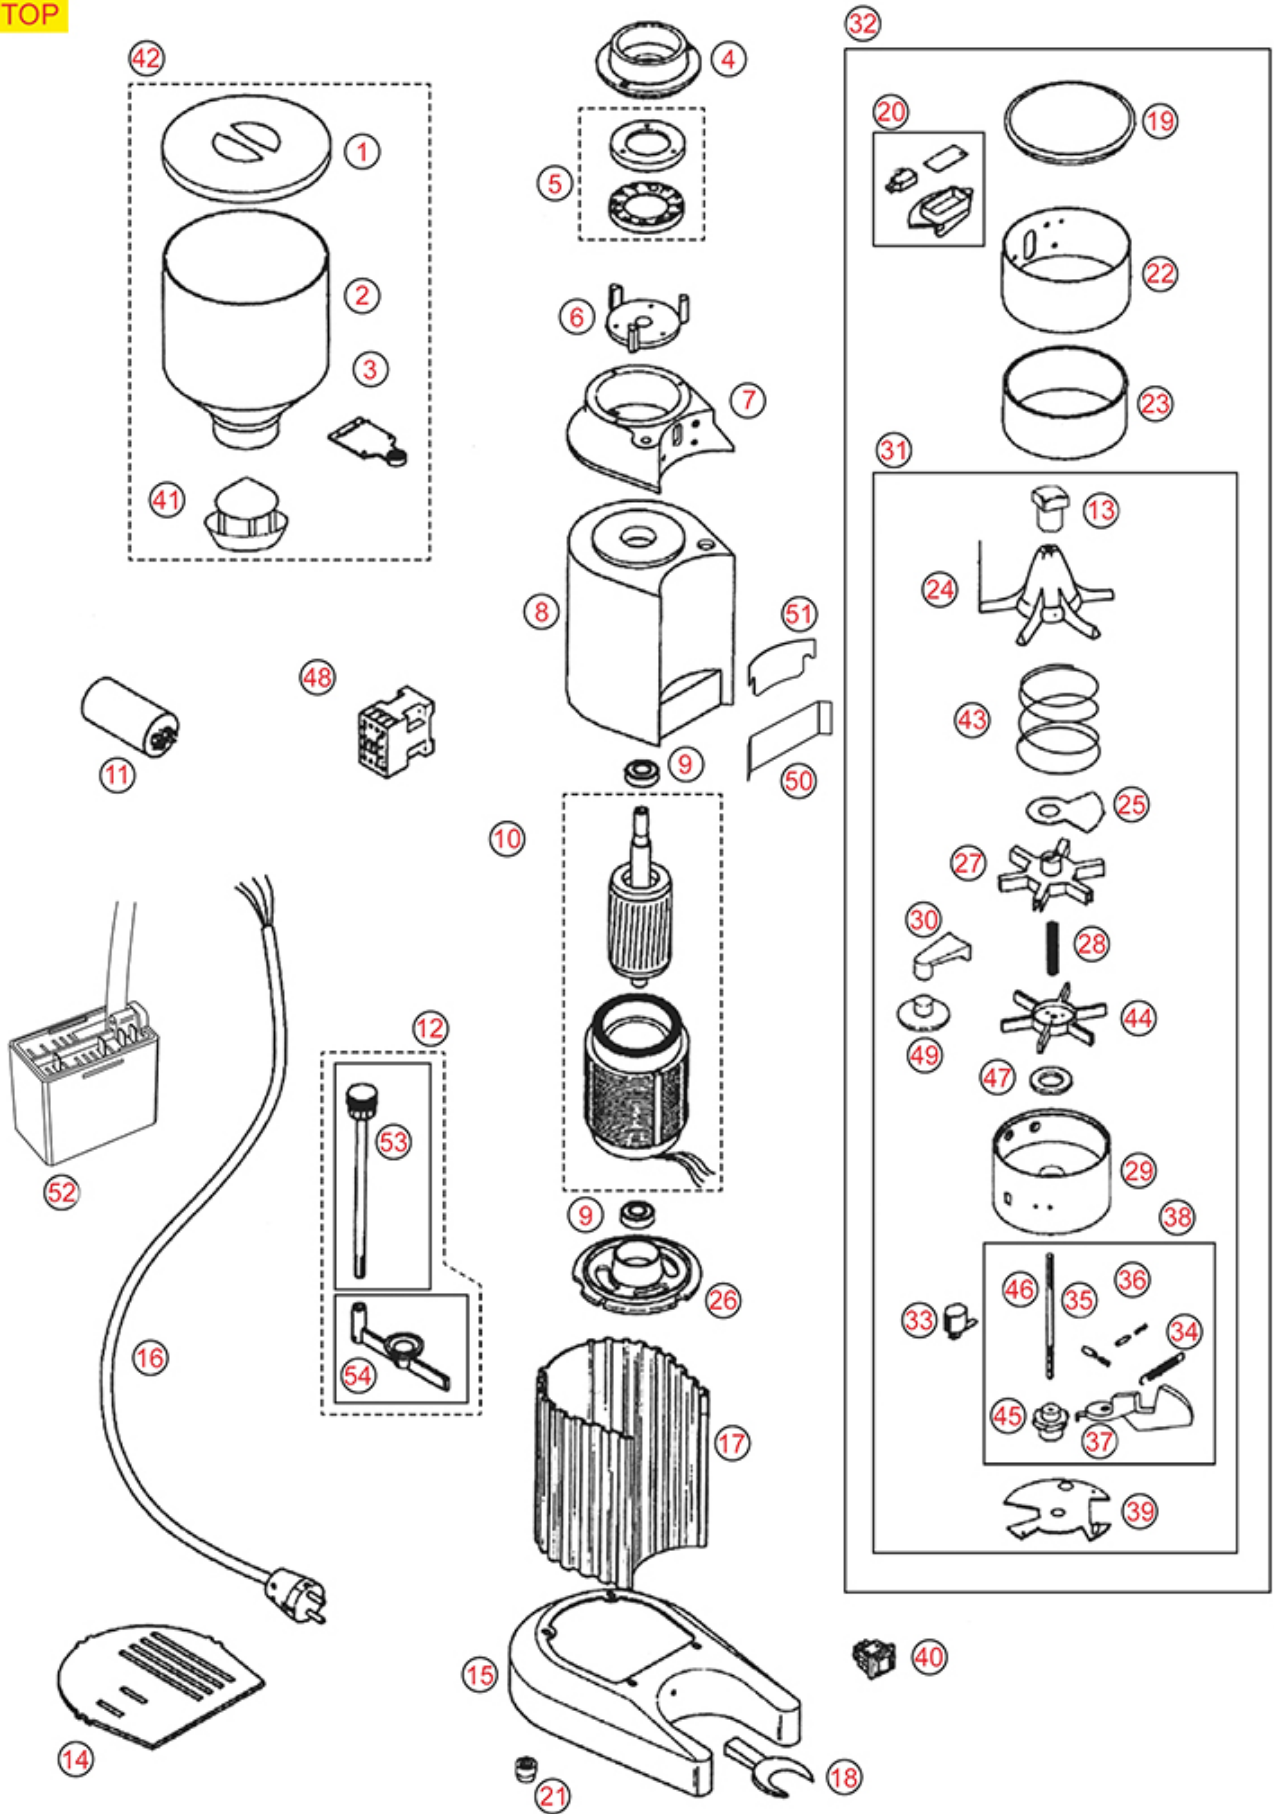

GRINDER ASSEMBLY T48 TOP

T48 TOP

QUAMAR

Position	LF code no.	Description
1	1252116	COFFEE HOPPER LID ø 205 mm
2	1080921	COFFEE CONTAINER 1.5Kg ø 200 mm
3	1252117	COFFEE HOPPER CLOSING SHEET
5	1251052	GRINDING BURRS FIORENTINO MS (PAIR) RH
6	1251932	LOWER BURRS HOLDER
9	1063906	BEARING 6203 ZZ NSK
11	3068083	CAPACITOR ELECTRICAL 16µF
18	1252121	FILTER HOLDER FORK
19	1252122	DOSER LID
20	1252123	AUTOMATIC T48 BOX ASSEMBLY
21	1313911	FOOT ø 19x13 mm MADE OF RUBBER
23	1520901	DOSER CYLINDER
33	1252139	GRINDER-DOSER COUNTER
34	1250962	DISPENSER LEVER RETURN SPRING
35	1250963	FEEDING SPRING FOR DISPENSER
35	1252130	FEEDING PAL D6
36	1250964	DISPENSER CATCH RATCHET SPRING
41	1252135	COFFEE HOPPER INNER PROTECTION
42	1080922	COMPLETE COFFEE HOPPER
46	1324908	PIN FOR DISPENSER T80/T48
48	1454902	CONTACTOR LOVATO BG0910A
48	3446556	CONTACTOR LOVATO BG0910A
49	1252137	DOSER PAWL RH
49	1385546	COFFEE TAMPER ø 56 mm