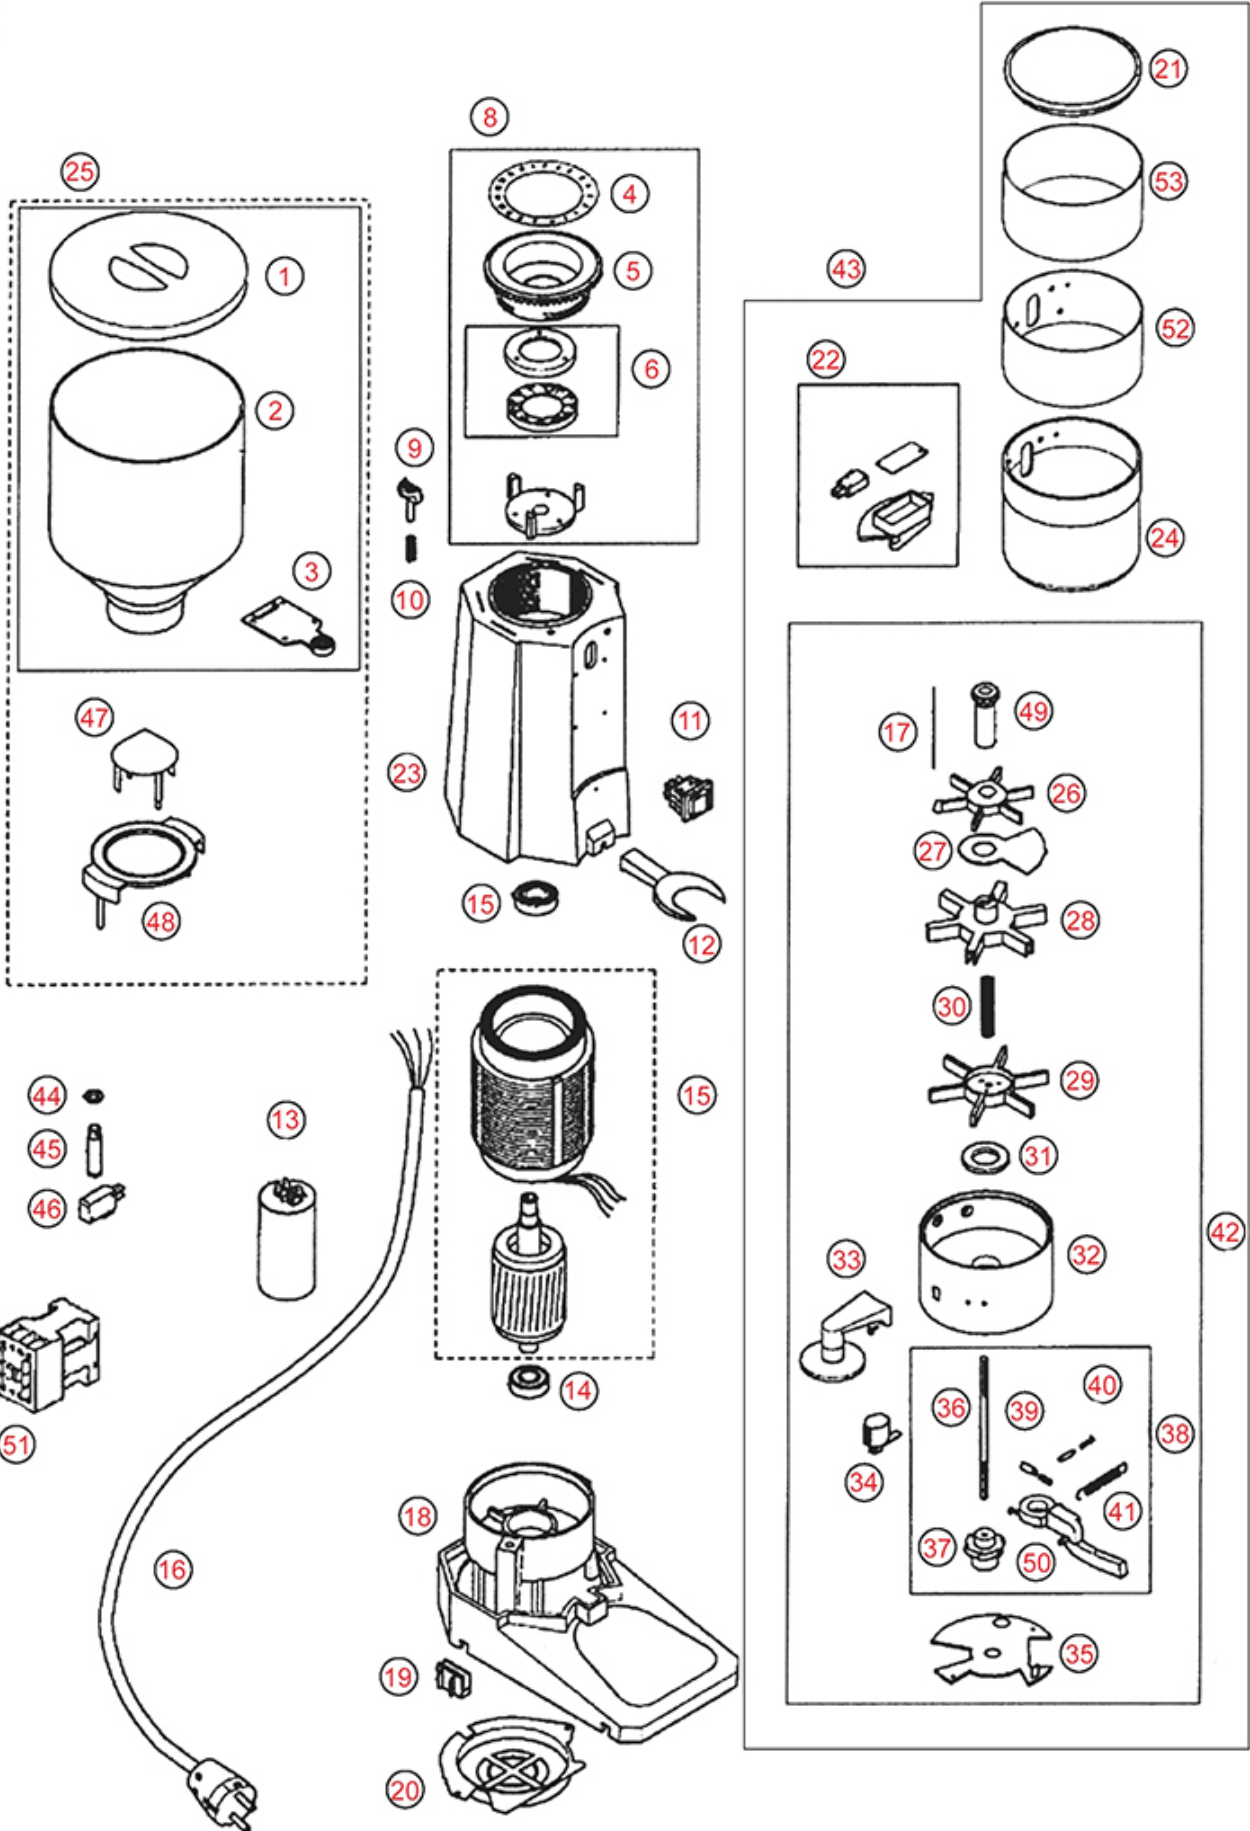

GRINDER ASSEMBLY T80

T80

Positions without LF code no.: upon request

QUAMAR

Position	LF code no.	Description
1	1252141	COFFEE HOPPER LID ø 180 mm
2	1080926	COFFEE CONTAINER 1.2Kg ø 175 mm
3	1252117	COFFEE HOPPER CLOSING SHEET
4	1252142	GRIND SELECTION LABEL
5	1252143	UPPER GRINDER BURRS RING NUT
6	1251078	GRINDING BURRS FIORENTINO CS/QUAMAR RH
7	1251936	LOWER BURRS HOLDER ø 63 mm
9	1252144	RING-RETAINING RATCHET
10	1250966	RING CATCH SPRING
11	3319012	BIPOLAR SWITCH GREEN 16A 250V
12	1252121	FILTER HOLDER FORK
13	3068083	CAPACITOR ELECTRICAL 16µF
13	3068084	CAPACITOR ELECTRICAL 20µF
14	1063911	BEARING 6202 ZZ NSK
19	1313912	FOOT T80
21	1252150	DISPENSER LID
22	1252151	AUTOMATIC BOX ASSEMBLY
24	1520902	DISPENSER CYLINDER
25	1080927	COMPLETE COFFEE HOPPER
26	1252126	STIRRING WHEEL T48
27	1252127	CLOSING SECTOR
28	1343911	UPPER STAR NEW MODEL
29	1343912	LOWER STAR NEW MODEL
30	1250961	DOSING SYSTEM SPRING
31	1252138	DOSER PLASTIC WASHER
33	1385546	COFFEE TAMPER ø 56 mm
34	1252139	GRINDER-DOSER COUNTER
35	1252134	DOSER LOWER LID
36	1324908	PIN FOR DISPENSER T80/T48
37	1252137	DOSER PAWL RH
38	1252133	COMPLETE DOSER LEVER
39	1250963	FEEDING SPRING FOR DISPENSER
39	1252130	FEEDING PAL D6
40	1250964	DISPENSER CATCH RATCHET SPRING
41	1250962	DISPENSER LEVER RETURN SPRING
46	1240949	MICROSWITCH ROLD
47	1252147	COFFEE HOPPER INNER PROTECTION
48	1252148	COFFEE HOPPER INNER PROTECTION
49	1252118	MIXER KNOB
50	1252132	DOSER LEVER
51	1454902	CONTACTOR LOVATO BG0910A
51	3446556	CONTACTOR LOVATO BG0910A