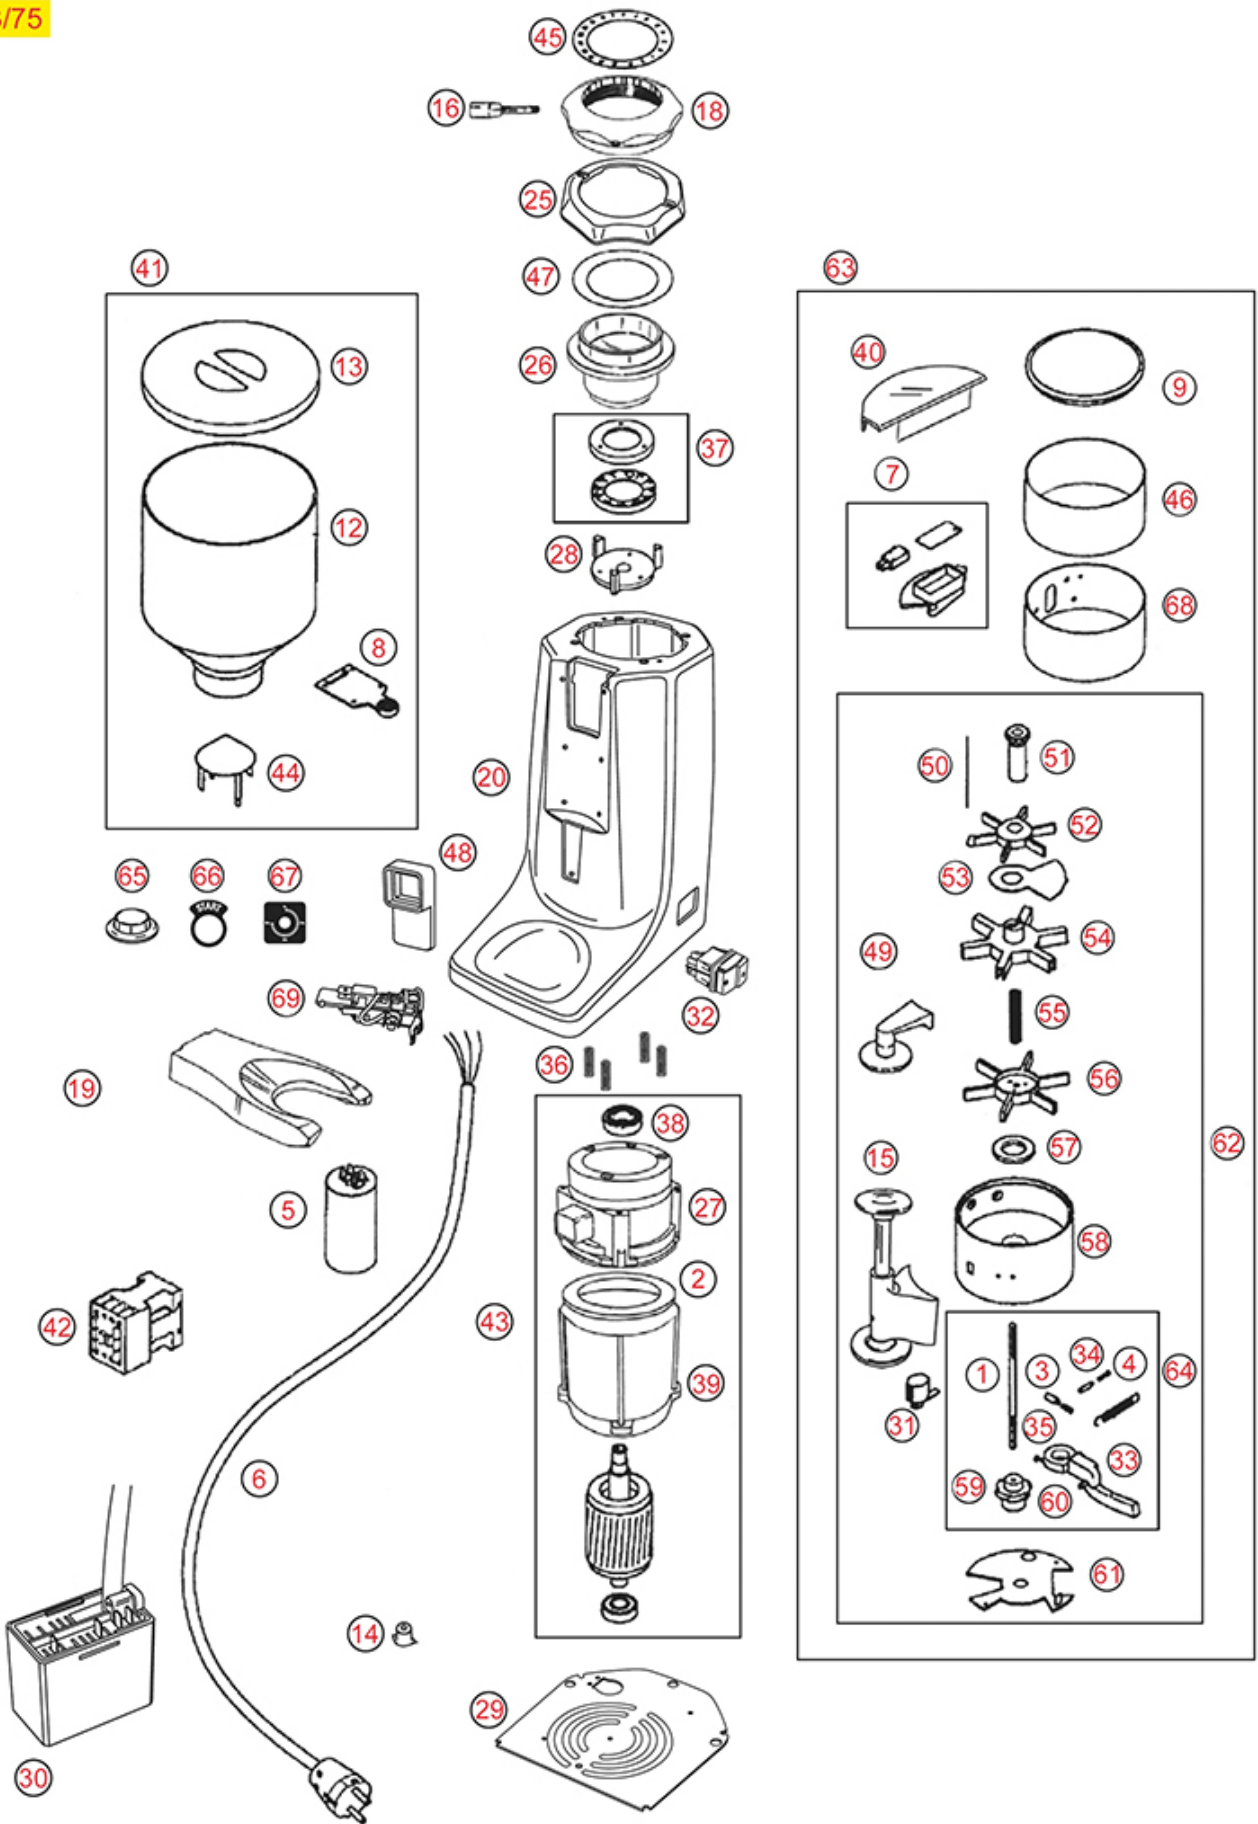

GRINDER ASSEMBLY Q13/75

Q13/75

Positions without LF code no.: upon request

QUAMAR

Position	LF code no.	Description
1	1324908	PIN FOR DISPENSER T80/T48
3	1252130	FEEDING PAL D6
7	1252151	AUTOMATIC BOX ASSEMBLY
8	1252117	COFFEE HOPPER CLOSING SHEET
9	1252150	DISPENSER LID
12	1080926	COFFEE CONTAINER 1.2Kg ø 175 mm
13	1252141	COFFEE HOPPER LID ø 180 mm
31	1252139	GRINDER-DOSER COUNTER
33	1250962	DISPENSER LEVER RETURN SPRING
34	1250964	DISPENSER CATCH RATCHET SPRING
35	1250963	FEEDING SPRING FOR DISPENSER
37	1251185	GRINDING BURRS FIORENZATO MS/QUAMAR RH
38	1063911	BEARING 6202 ZZ NSK
42	1454902	CONTACTOR LOVATO BG0910A
42	3446556	CONTACTOR LOVATO BG0910A
44	1252147	COFFEE HOPPER INNER PROTECTION
49	1385546	COFFEE TAMPER ø 56 mm
51	1252118	MIXER KNOB
52	1252126	STIRRING WHEEL T48
54	1343911	UPPER STAR NEW MODEL
55	1250961	DOSING SYSTEM SPRING
56	1343912	LOWER STAR NEW MODEL
57	1252138	DOSER PLASTIC WASHER
59	1252137	DOSER PAWL RH
60	1252132	DOSER LEVER
61	1252134	DOSER LOWER LID
64	1252133	COMPLETE DOSER LEVER