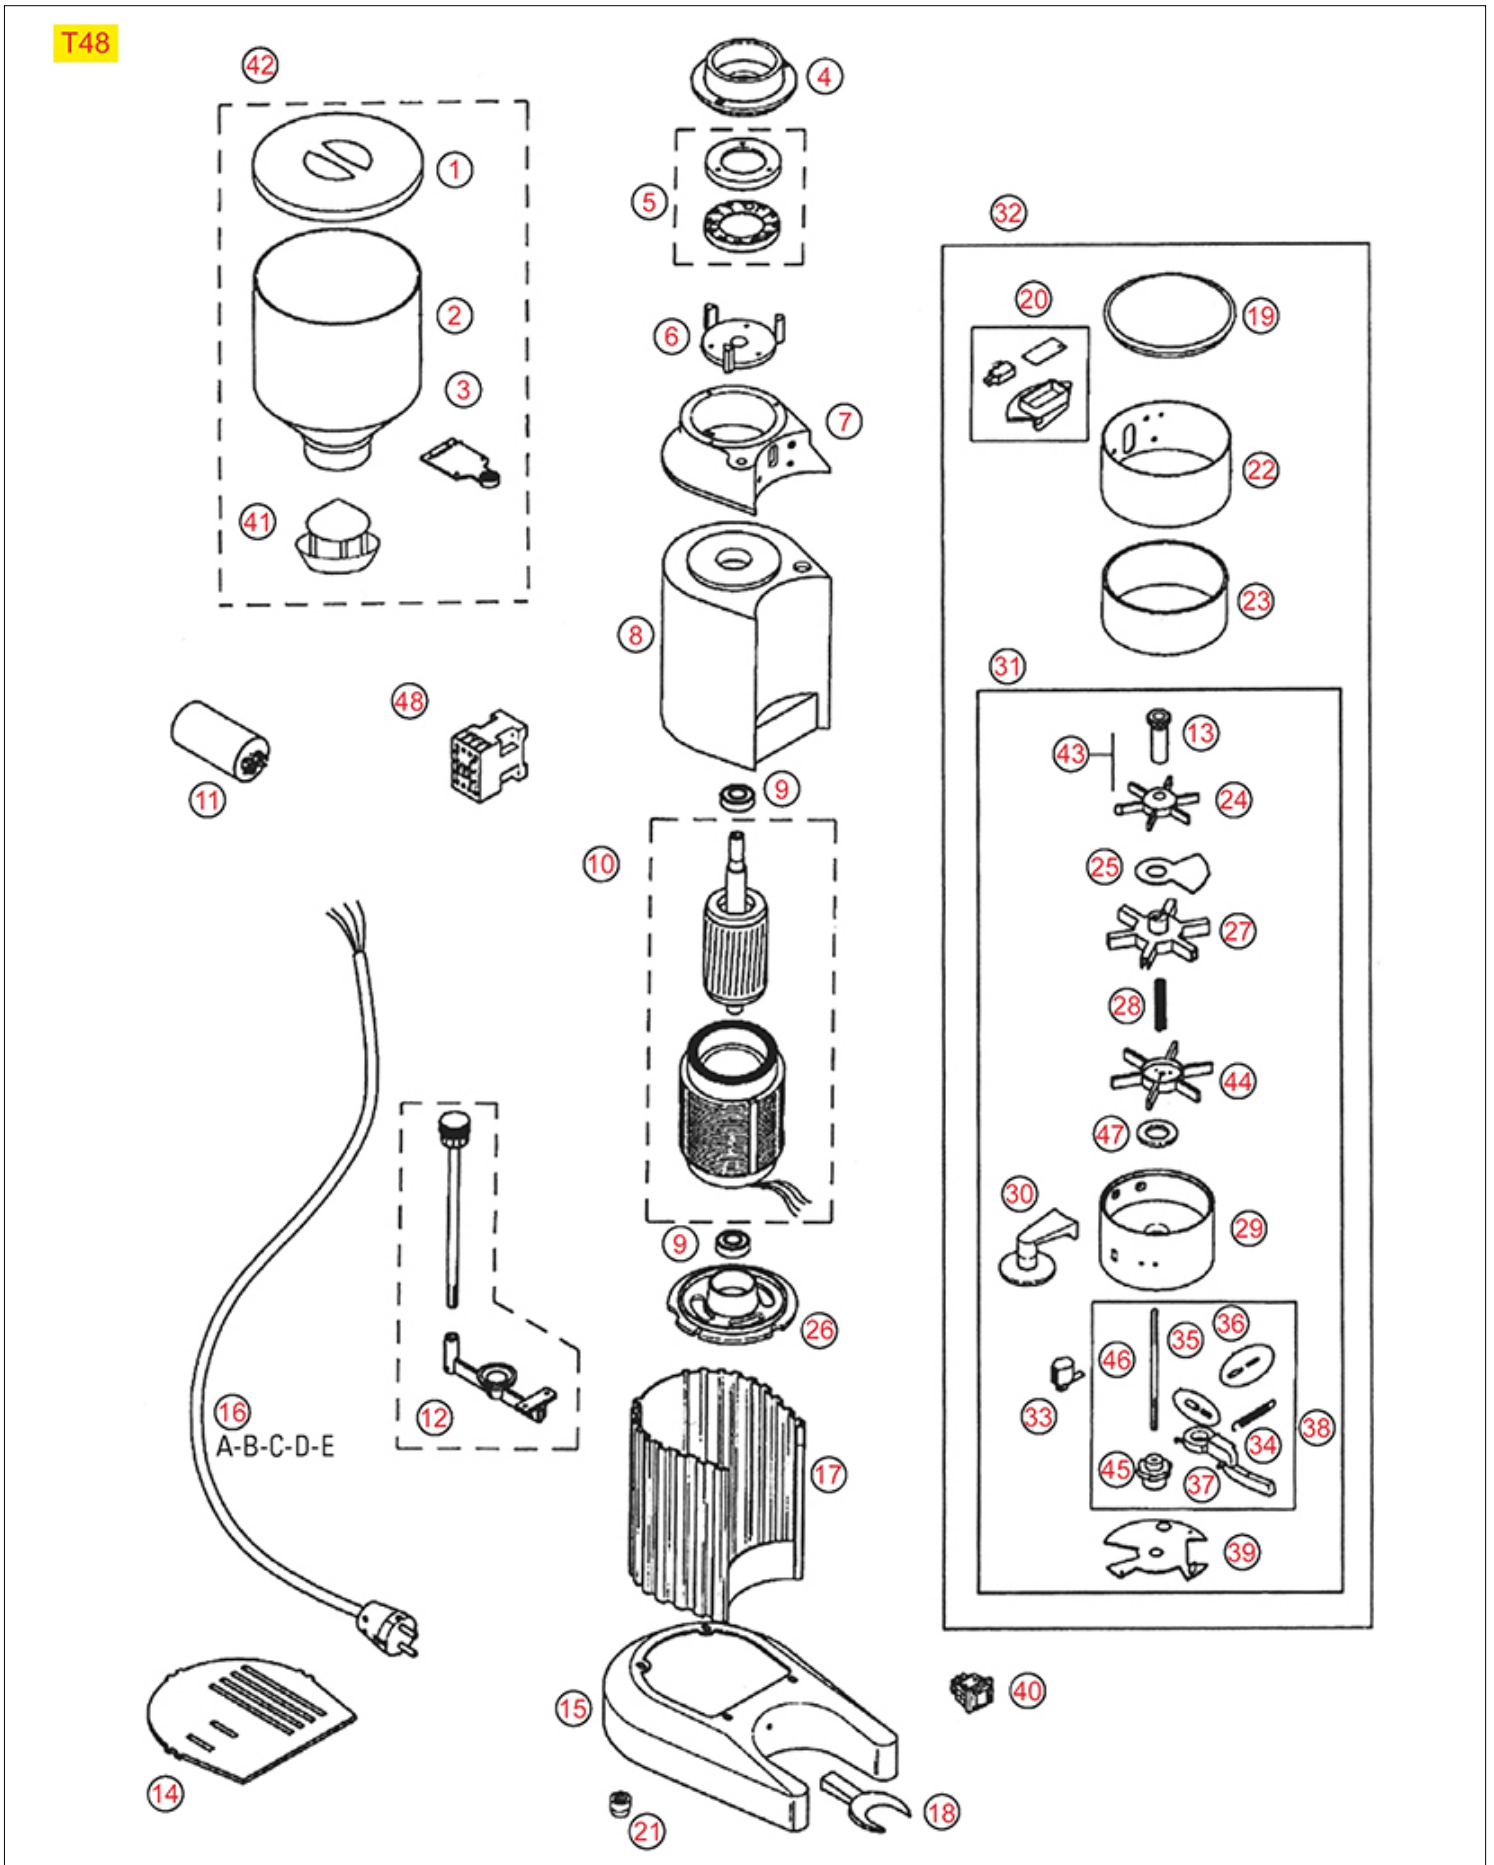

GRINDER ASSEMBLY T48

Positions without LF code no.: upon request

QUAMAR

Position	LF code no.	Description
1	1252116	COFFEE HOPPER LID ø 205 mm
2	1080921	COFFEE CONTAINER 1.5Kg ø 200 mm
3	1252117	COFFEE HOPPER CLOSING SHEET
5	1251052	GRINDING BURRS FIORENTINO MS (PAIR) RH
6	1251932	LOWER BURRS HOLDER
9	1063906	BEARING 6203 ZZ NSK
11	3068083	CAPACITOR ELECTRICAL 16µF
13	1252118	MIXER KNOB
18	1252121	FILTER HOLDER FORK
19	1252122	DOSER LID
20	1252123	AUTOMATIC T48 BOX ASSEMBLY
21	1313911	FOOT ø 19x13 mm MADE OF RUBBER
23	1520901	DOSER CYLINDER
24	1252126	STIRRING WHEEL T48
25	1252127	CLOSING SECTOR
27	1343911	UPPER STAR NEW MODEL
28	1250961	DOSING SYSTEM SPRING
29	1252129	DOSER CYLINDER SUPPORT
30	1385546	COFFEE TAMPER ø 56 mm
33	1252139	GRINDER-DOSER COUNTER
34	1250962	DISPENSER LEVER RETURN SPRING
35	1250963	FEEDING SPRING FOR DISPENSER
35	1252130	FEEDING PAL D6
36	1250964	DISPENSER CATCH RATCHET SPRING
37	1252132	DOSER LEVER
38	1252133	COMPLETE DOSER LEVER
39	1252134	DOSER LOWER LID
41	1252135	COFFEE HOPPER INNER PROTECTION
42	1080922	COMPLETE COFFEE HOPPER
44	1343912	LOWER STAR NEW MODEL
45	1252137	DOSER PAWL RH
46	1324908	PIN FOR DISPENSER T80/T48
47	1252138	DOSER PLASTIC WASHER
48	1454902	CONTACTOR LOVATO BG0910A
48	3446556	CONTACTOR LOVATO BG0910A