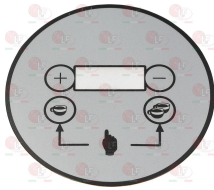

Suitable for:

QUAMAR

Suitable for:

Adhesive labels

1252142 GRIND SELECTION LABEL
for Grinder-dispenser (QUAMAR) T80 - T80D

QUAMAR 240022

5066561 MEMBRANE ADHESIVE ø 104 mm
for Coffee grinder (QUAMAR) M1E - M80E

QUAMAR 240024

5075302 MEMBRANE ADHESIVE ø 97 mm
for Coffee grinder (QUAMAR) M1E - M80E

QUAMAR 240020

Bearings

1063911 BEARING 6202 ZZ NSK
external ø 35 mm-internal ø 15 mm-thickness 11 mm

QUAMAR 260005

1063906 BEARING 6203 ZZ NSK
external ø 40mm - internal ø 17mm - thickness 12mm