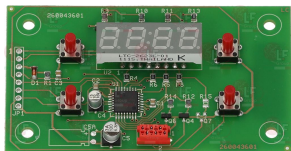

Suitable for:

QUAMAR

Suitable for:

Electronic printed-circuit boards

5075301 **BUTTON PANEL BOARD WITH DISPLAY OLD TYPE**
dimensions 83x48 mm
for Coffee grinder (QUAMAR) M1E - M80E