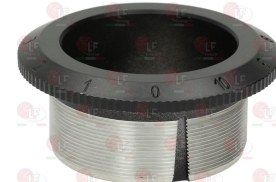

1252285 GRINDING BURRS TOP HOLDER W/RING NUT for Grinder-dispenser (PAVONI) ZIP