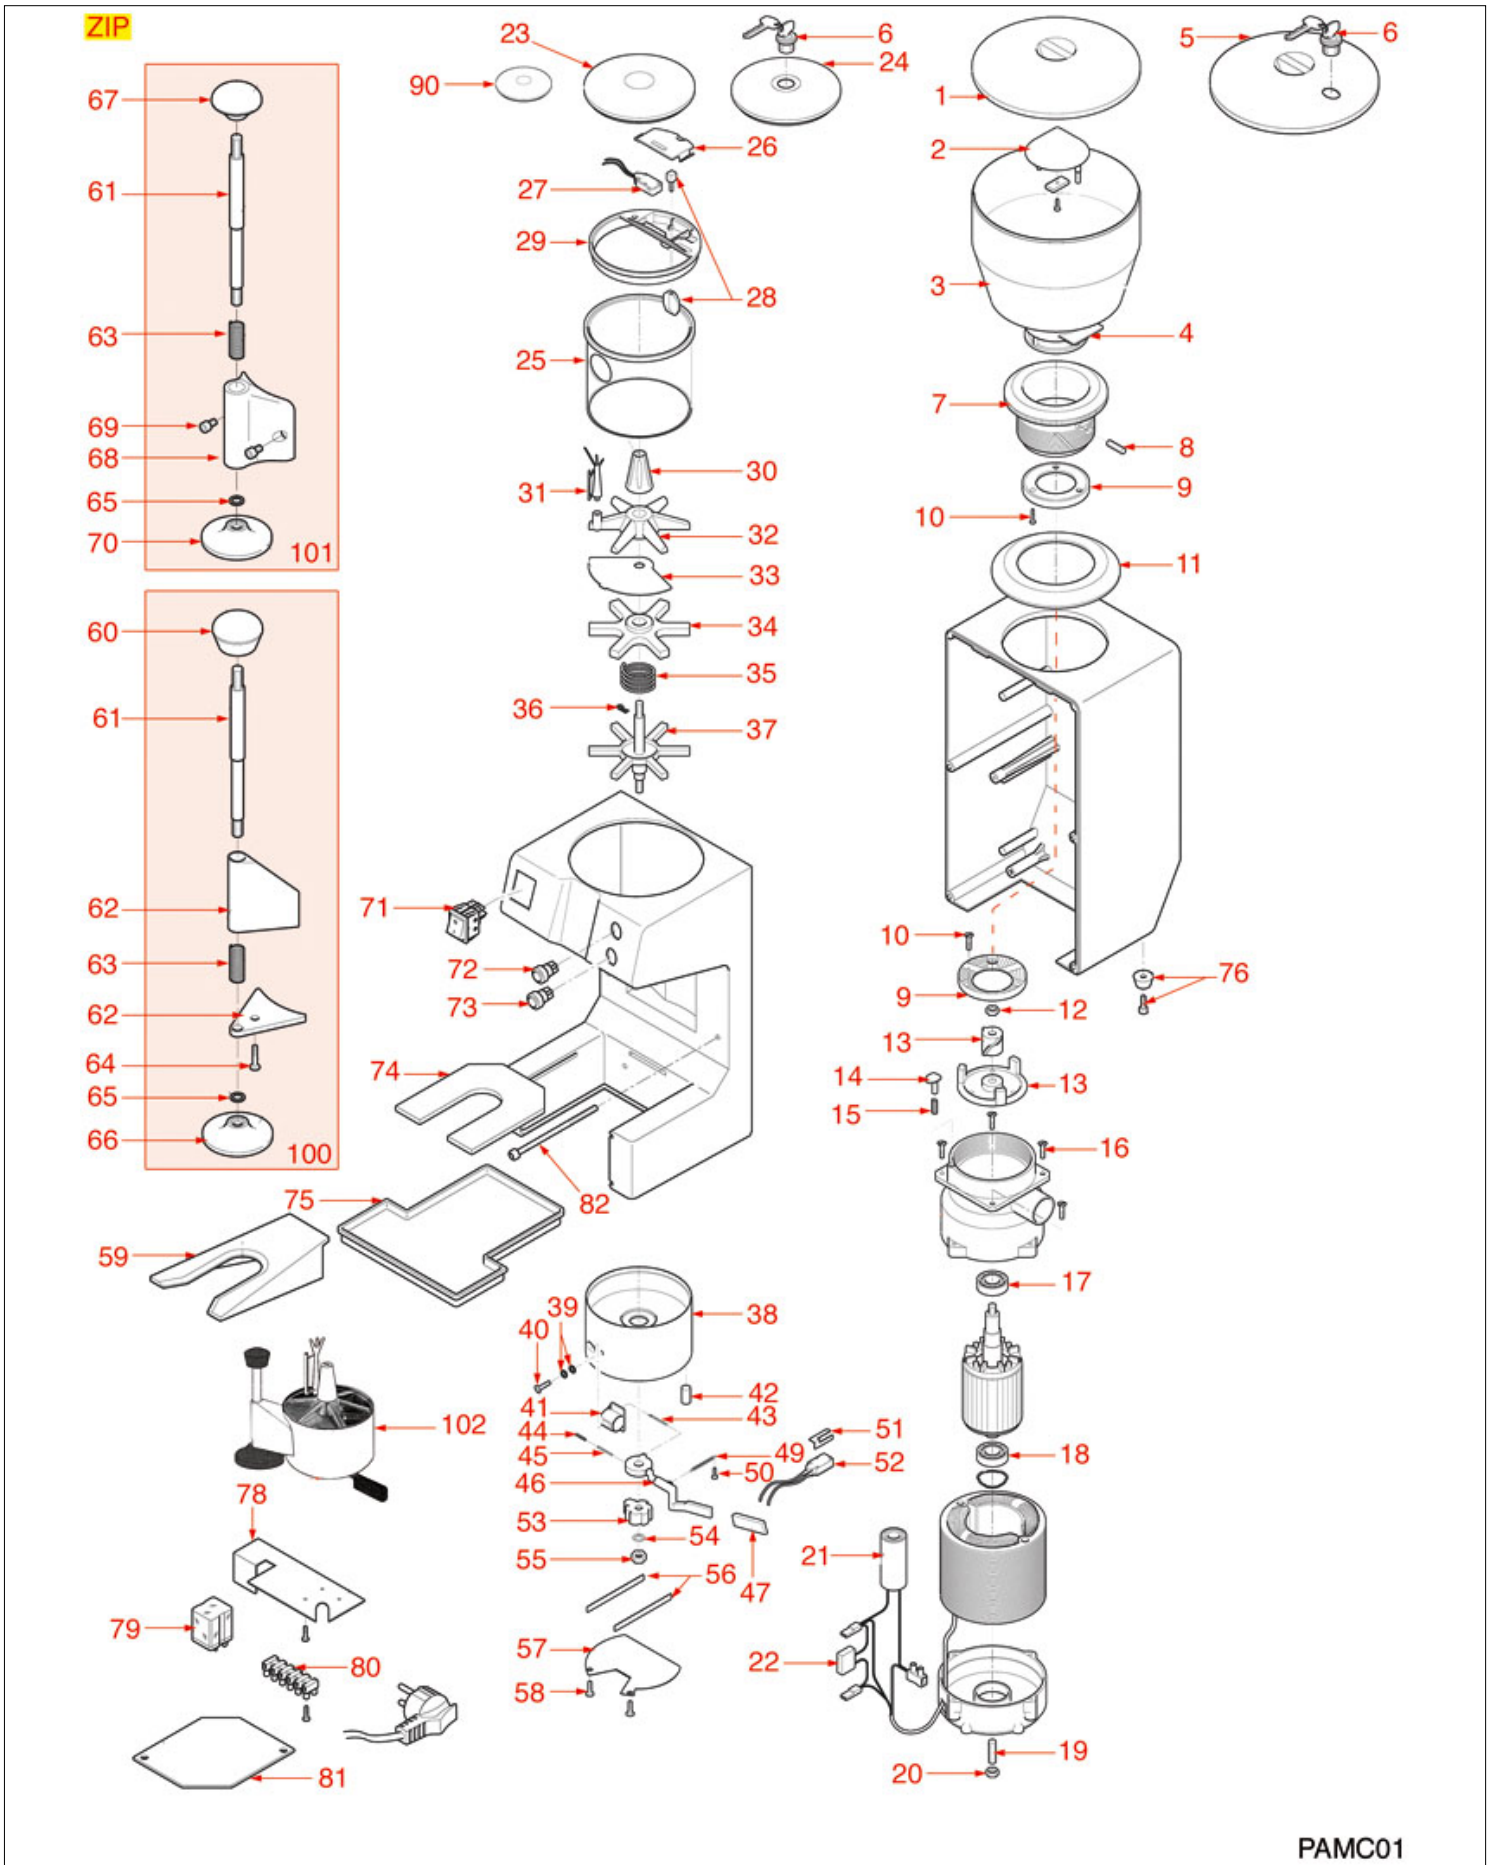

Suitable universal spare parts may not be included

GRINDER ASSEMBLY ZIP

PAVONI

Position	LF code no.	Description
1	1252304	COFFEE HOPPER LID ø 185 mm
2	1252295	COFFEE HOPPER INNER PROTECTION
2	1252379	COFFEE HOPPER INNER PROTECTION
3	1080075	COFFEE HOPPER
6	1388501	COVER LOCK
7	1252285	GRINDING BURRS TOP HOLDER W/RING NUT
9	1251061	GRINDING BURRS OBEL-CARIMALI (PAIR) LEFT
9	1251702	GRINDING BURRS (PAIR) OBEL LH
10	1528001	COUNTERSUNK FLAT HEAD SCREWS M4x10
11	1186695	SCREW COVER RING NUT ø 126 mm
13	1251113	GRINDING BURRS BOTTOM HOLDER
14	1252281	LOCKING PIN
15	1250265	LOCKING PIN SPRING
16	1528023	COUNTERSUNK FLAT HEAD SCREWS M5x16
21	3068019	CAPACITOR DUCATI ENERGIA 12,5µF
23	1252283	DOSER LID
24	1252284	DOSER LID WITH KEY
25	1090019	DOSER CYLINDER ø 120x117 mm
27	1240802	MICROSWITCH 6A 250V
30	1252280	DOSE ADJUSTMENT KNOB
31	1250266	DOSER SCRAPER
32	1343939	TOP STAR
33	1252282	DOSER SHEET
34	1343940	MIDDLE STAR
35	1250260	STAR SPRING
37	1343941	BOTTOM STAR
40	1528630	HEXAGON HEAD SCREW M5x10
41	1252278	COUNTER FOR COFFEE GRINDER
43	1250261	STROKE COUNTER SPRING
44	1252436	PIN FOR DOSER LEVER SPRING
45	1250267	PEG SPRING
46	1252291	DOSER LEVER
47	1252292	LEVER COVER
49	1250263	DOSER LEVER RETURN SPRING
50	1528630	HEXAGON HEAD SCREW M5x10
52	1240802	MICROSWITCH 6A 250V
53	1252437	6-TEETH PAWL
56	1250174	SHEET SPRING 89 mm
58	1528630	HEXAGON HEAD SCREW M5x10
59	1252286	FILTER HOLDER FORK
61	1324206	COFFEE TAMPER PIN
63	1250264	ROD SPRING
69	1528630	HEXAGON HEAD SCREW M5x10
71	3319934	BIPOLAR SWITCH ORANGE 16A 250V
72	9014063	GREEN SINGLE-POLE PUSH-BUTTON 0.7A 250V
73	9014062	RED SINGLE-POLE PUSH-BUTTON 0.7A 250V
74	1252004	FILTER HOLDER FORK
75	1252277	COFFEE COLLECTION TRAY
76	1313106	RUBBER FOOT
77	1528001	COUNTERSUNK FLAT HEAD SCREWS M4x10
79	1351508	RELAY 10A 230V
100	1385506	COFFEE TAMPER COMPLETE
101	1385507	COFFEE TAMPER COMPLETE
102	1090512	COMPLETE DISPENSER