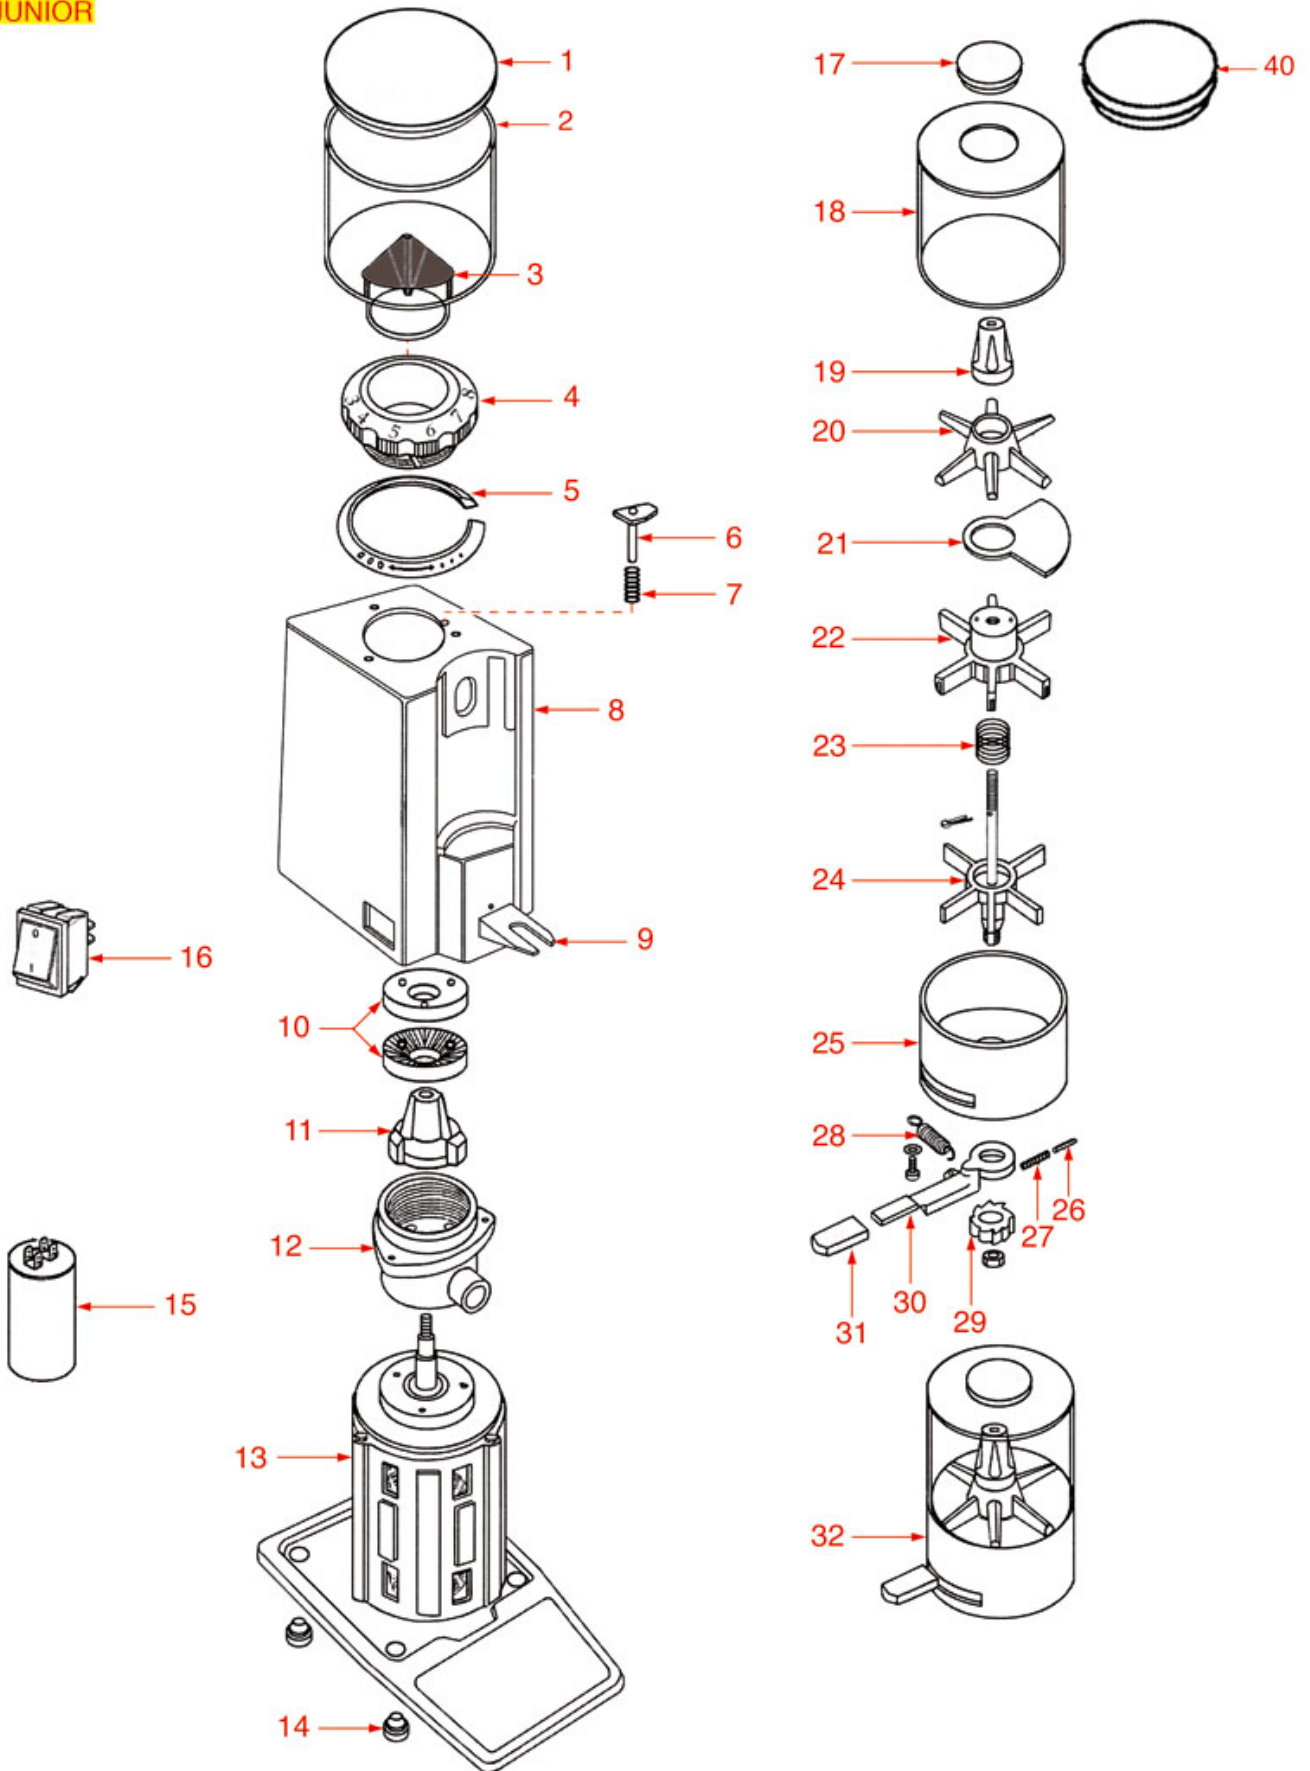

GRINDER ASSEMBLY JUNIOR

JUNIOR

OBEL

Position	LF code no.	Description
1	1252301	COFFEE HOPPER LID
2	1080938	COFFEE HOPPER 250 gr
3	1252295	COFFEE HOPPER INNER PROTECTION
3	1252379	COFFEE HOPPER INNER PROTECTION
6	1324941	LOCKING PIN
7	1250265	LOCKING PIN SPRING
9	1252299	FILTER HOLDER FORK
10	1251062	GRINDING BURRS OBEL (PAIR) LEFT
11	1251063	GRINDING BURRS BOTTOM HOLDER
15	3068010	CAPACITOR DUCATI ENERGIA 6,3μF
16	3319035	ORANGE BIPOLAR SWITCH 16A 250V
17	1090020	DOSER LID $\varnothing$ 58 mm
18	1252276	DOSER CYLINDER
19	1252280	DOSE ADJUSTMENT KNOB
23	1250260	STAR SPRING
27	1250267	PEG SPRING
28	1250263	DOSER LEVER RETURN SPRING
29	1252303	PAWL GEAR 6 TEETH
31	1252297	LEVER COVER
40	1252279	DOSER LID