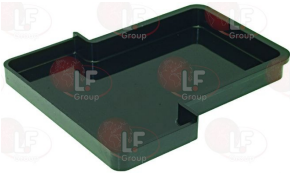

Suitable for:

OBEL

Suitable for:

1324206 COFFEE TAMPER PIN

OBEL EB045

Trays

1252277 COFFEE COLLECTION TRAY
for Grinder-dispenser (OBEL) EB - GLOBO

OBEL EB022