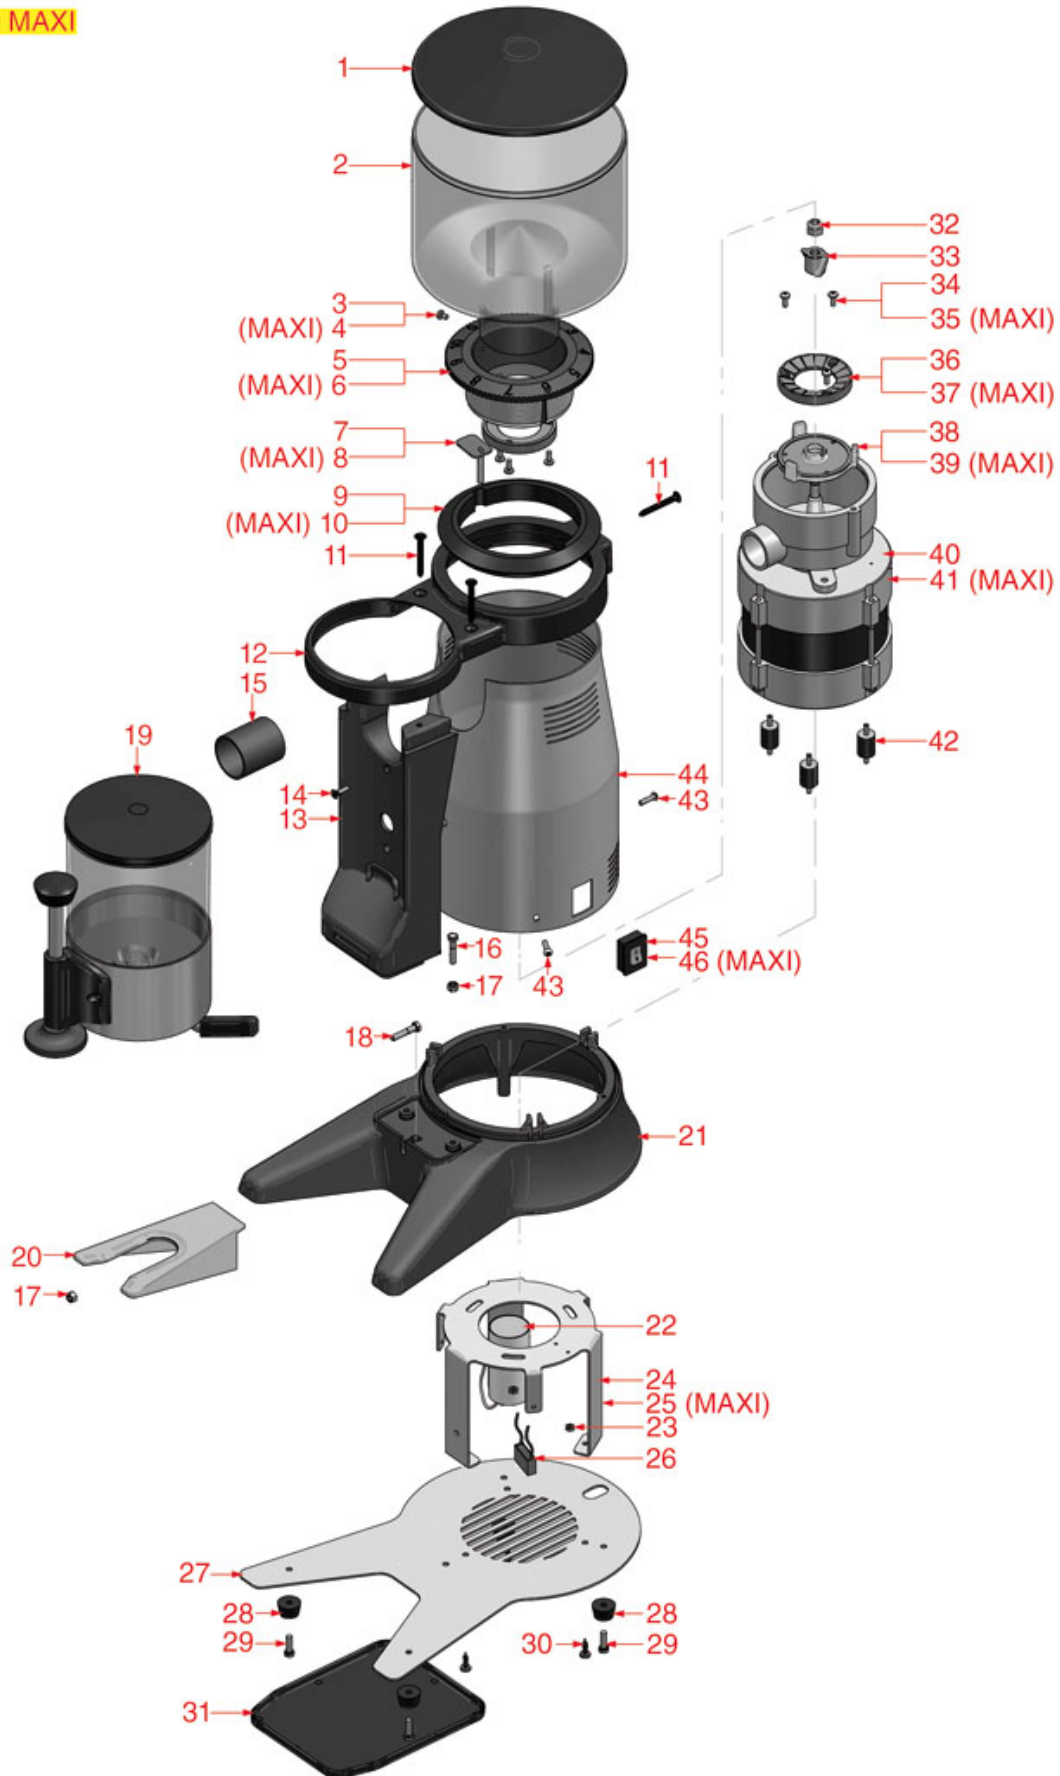

GRINDER ASSEMBLY MITO-MITO MAXI

MITO-MITO MAXI

OBEL

Position	LF code no.	Description
1	1252304	COFFEE HOPPER LID ø 185 mm
2	1080075	COFFEE HOPPER
5	1252285	GRINDING BURRS TOP HOLDER W/RING NUT
7	1252281	LOCKING PIN
8	1252438	LOCKING PIN
20	1252286	FILTER HOLDER FORK
22	3068024	CAPACITOR DUCATI ENERGIA 16µF
28	1313106	RUBBER FOOT
34	1528001	COUNTERSUNK FLAT HEAD SCREWS M4x10
36	1251061	GRINDING BURRS OBEL-CARIMALI (PAIR) LEFT
36	1251702	GRINDING BURRS (PAIR) OBEL LH
37	1251114	GRINDING BURRS OBEL (PAIR) LEFT
38	1251113	GRINDING BURRS BOTTOM HOLDER