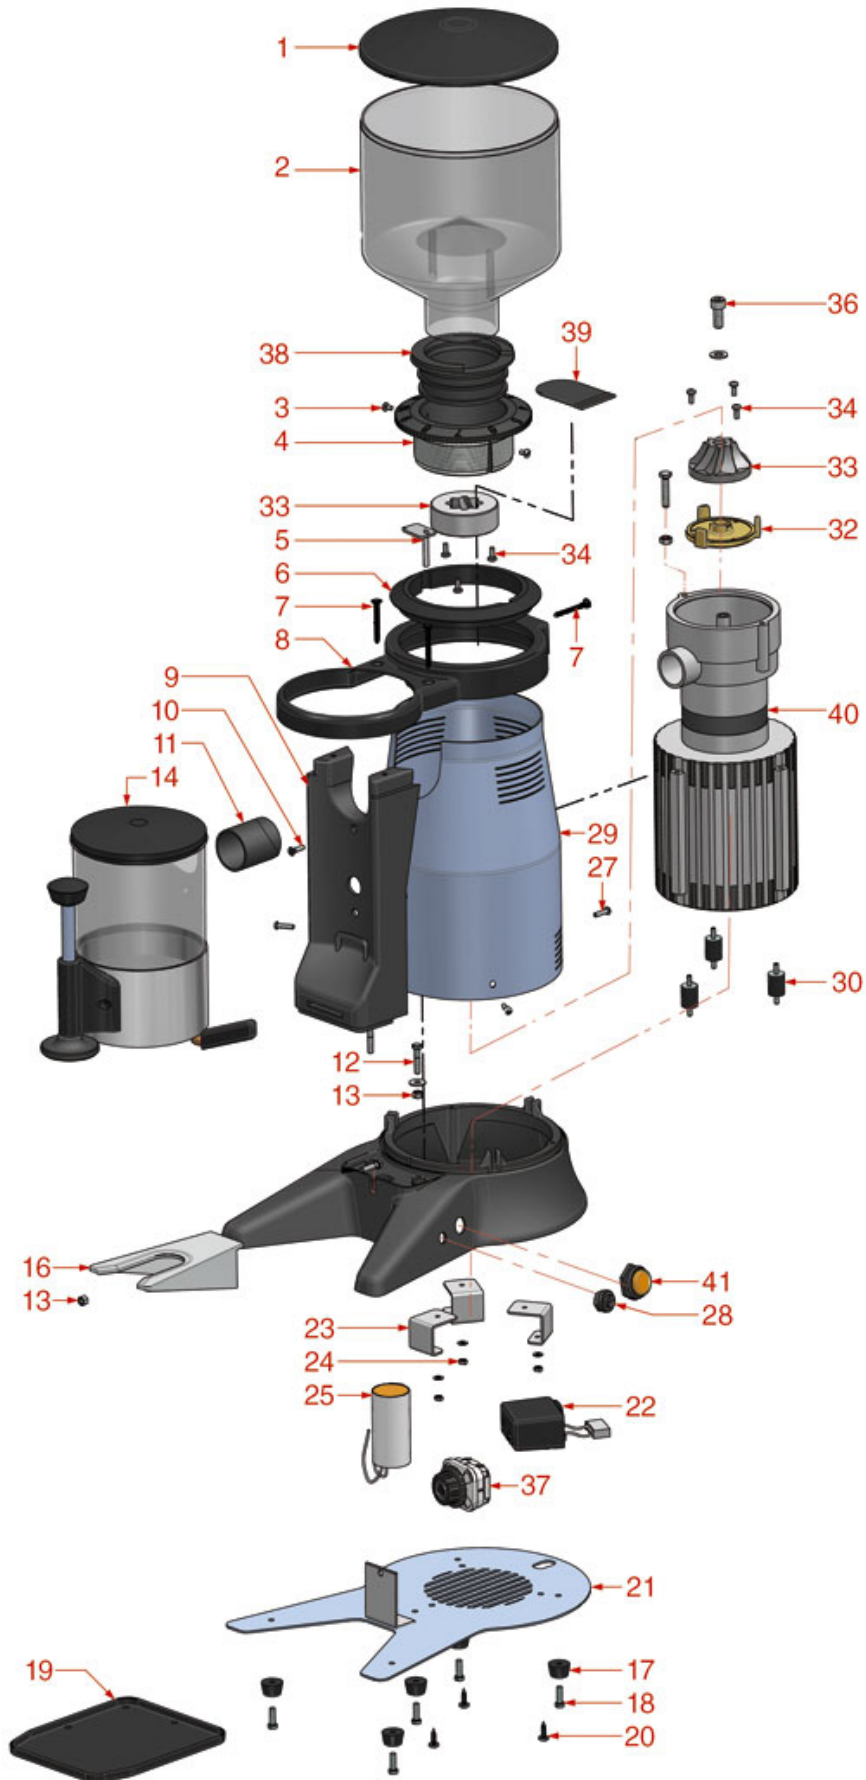

GRINDER ASSEMBLY MITO-MITO MAXI

MITO CONIC

OBEL

Position	LF code no.	Description
1	1252304	COFFEE HOPPER LID ø 185 mm
2	1080075	COFFEE HOPPER
5	1252438	LOCKING PIN
16	1252286	FILTER HOLDER FORK
17	1313106	RUBBER FOOT
25	3068024	CAPACITOR DUCATI ENERGIA 16µF
28	9014063	GREEN SINGLE-POLE PUSH-BUTTON 0.7A 250V
33	1251076	CONICAL GRINDING BURRS ROSSI (PAIR) RH
39	1080074	COFFEE CONTAINER CLOSING SHEET