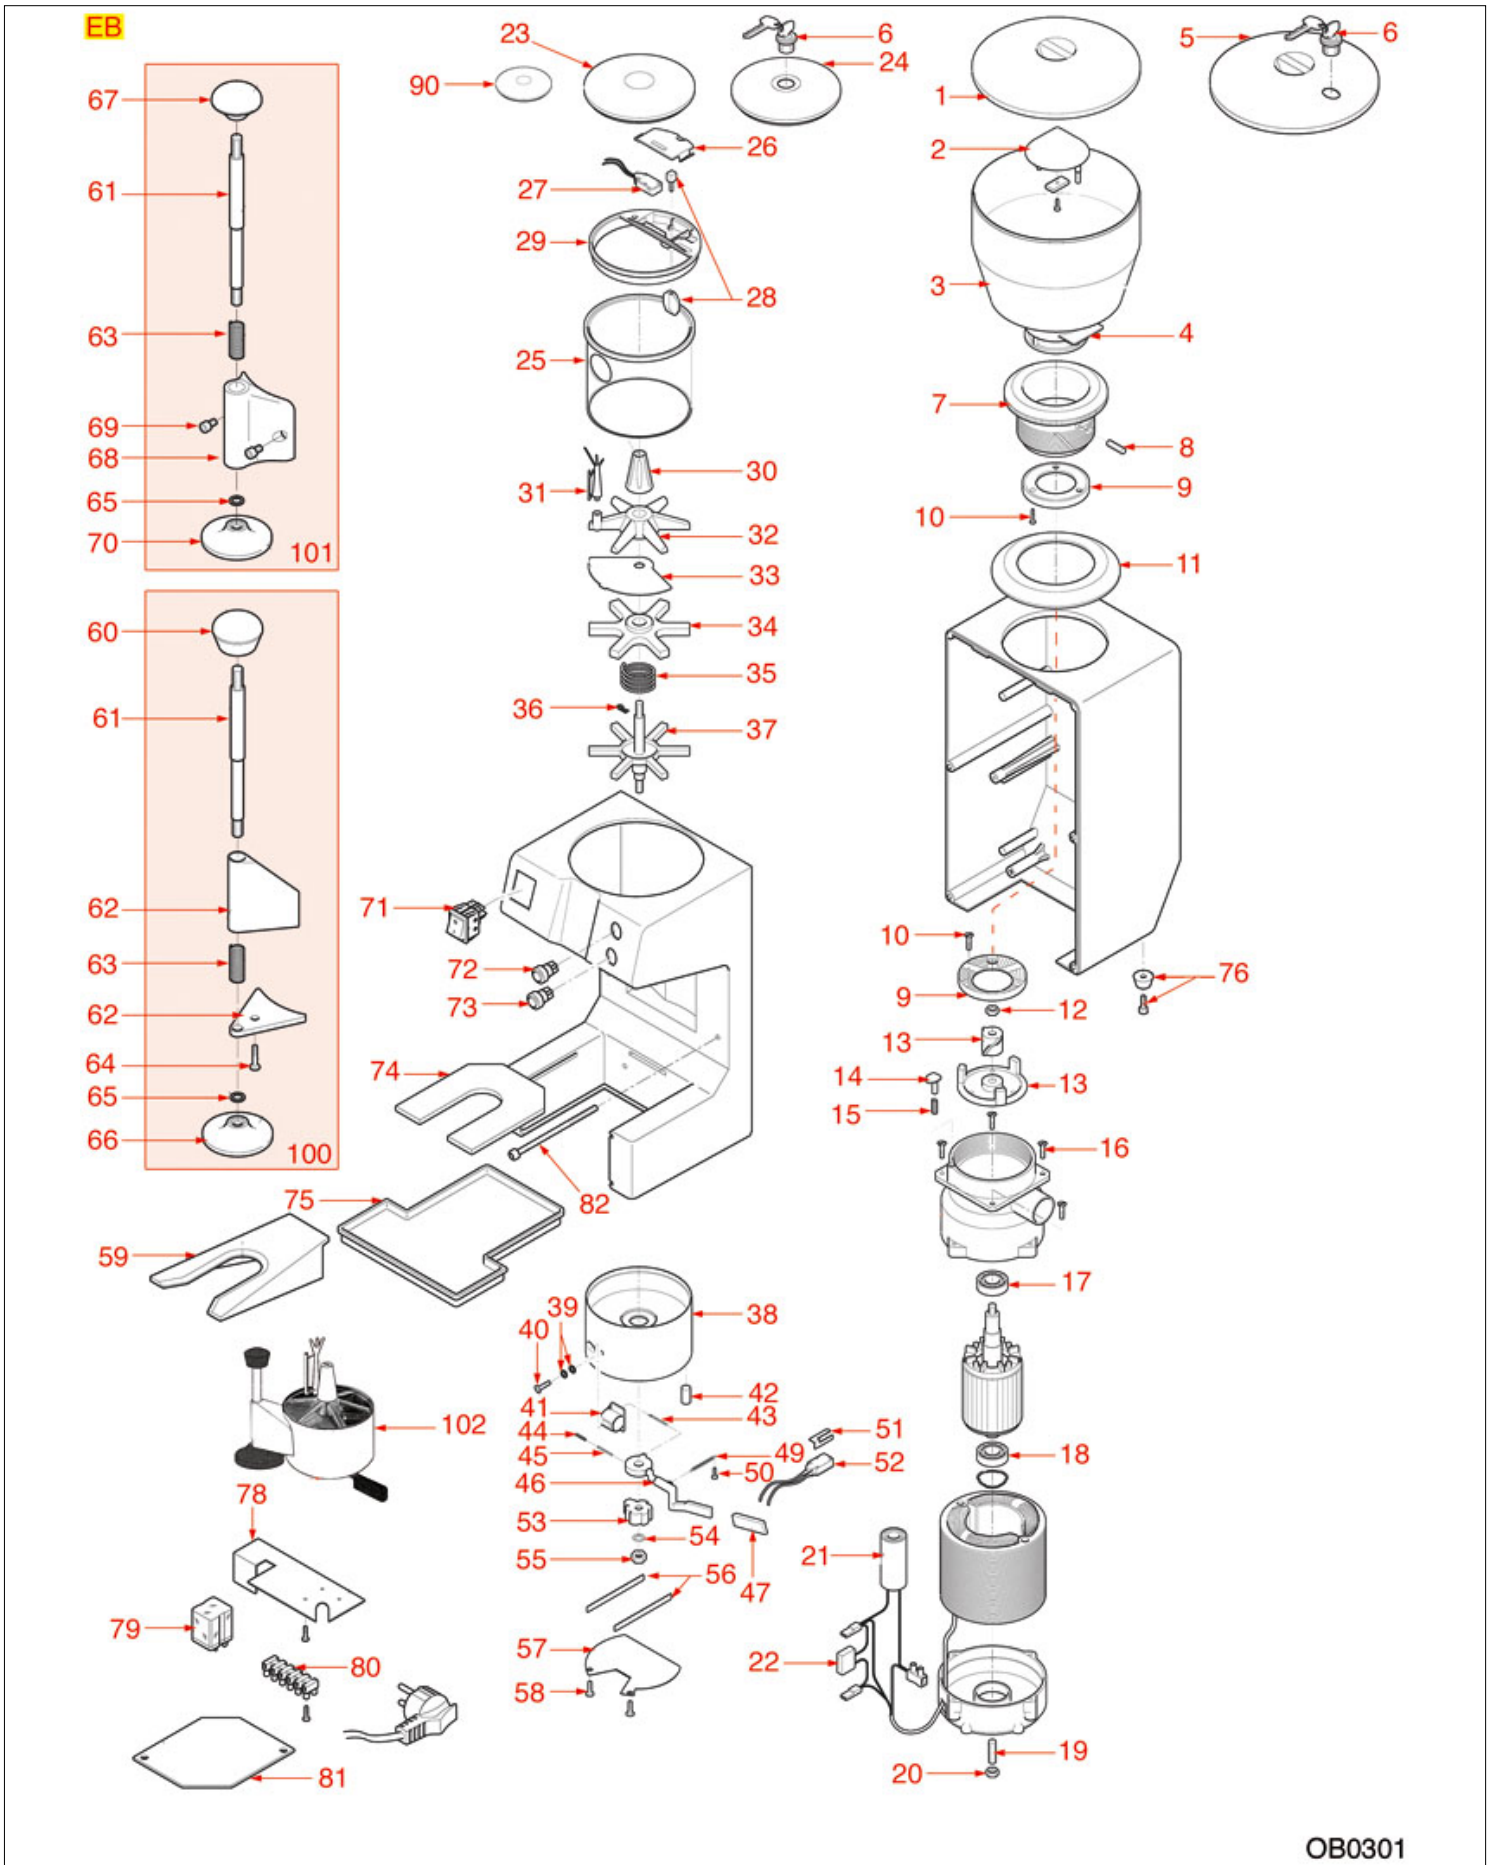

GRINDER ASSEMBLY EB

OBEL

Position	LF code no.	Description
1	1252304	COFFEE HOPPER LID ø 185 mm
2	1252295	COFFEE HOPPER INNER PROTECTION
2	1252379	COFFEE HOPPER INNER PROTECTION
3	1080075	COFFEE HOPPER
6	1388501	COVER LOCK
7	1252285	GRINDING BURRS TOP HOLDER W/RING NUT
9	1251061	GRINDING BURRS OBEL-CARIMALI (PAIR) LEFT
9	1251702	GRINDING BURRS (PAIR) OBEL LH
10	1528001	COUNTERSUNK FLAT HEAD SCREWS M4x10
11	1186695	SCREW COVER RING NUT ø 126 mm
13	1251113	GRINDING BURRS BOTTOM HOLDER
14	1252281	LOCKING PIN
15	1250265	LOCKING PIN SPRING
16	1528023	COUNTERSUNK FLAT HEAD SCREWS M5x16
21	3068019	CAPACITOR DUCATI ENERGIA 12,5µF
23	1252283	DOSER LID
24	1252284	DOSER LID WITH KEY
25	1090019	DOSER CYLINDER ø 120x117 mm
27	1240802	MICROSWITCH 6A 250V
30	1252280	DOSE ADJUSTMENT KNOB
31	1250266	DOSER SCRAPER
32	1343939	TOP STAR
33	1252282	DOSER SHEET
34	1343940	MIDDLE STAR
35	1250260	STAR SPRING
37	1343941	BOTTOM STAR
40	1528630	HEXAGON HEAD SCREW M5x10
41	1252278	COUNTER FOR COFFEE GRINDER
43	1250261	STROKE COUNTER SPRING
44	1252436	PIN FOR DOSER LEVER SPRING
45	1250267	PEG SPRING
46	1252291	DOSER LEVER
47	1252292	LEVER COVER
49	1250263	DOSER LEVER RETURN SPRING
50	1528630	HEXAGON HEAD SCREW M5x10
52	1240802	MICROSWITCH 6A 250V
53	1252437	6-TEETH PAWL
56	1250174	SHEET SPRING 89 mm
58	1528630	HEXAGON HEAD SCREW M5x10
59	1252286	FILTER HOLDER FORK
61	1324206	COFFEE TAMPER PIN
63	1250264	ROD SPRING
69	1528630	HEXAGON HEAD SCREW M5x10
71	3319934	BIPOLAR SWITCH ORANGE 16A 250V
72	9014063	GREEN SINGLE-POLE PUSH-BUTTON 0.7A 250V
73	9014062	RED SINGLE-POLE PUSH-BUTTON 0.7A 250V
74	1252004	FILTER HOLDER FORK
75	1252277	COFFEE COLLECTION TRAY
76	1313106	RUBBER FOOT
77	1528001	COUNTERSUNK FLAT HEAD SCREWS M4x10
79	1351508	RELAY 10A 230V
90	1090020	DOSER LID ø 58 mm
100	1385506	COFFEE TAMPER COMPLETE
101	1385507	COFFEE TAMPER COMPLETE
102	1090512	COMPLETE DISPENSER