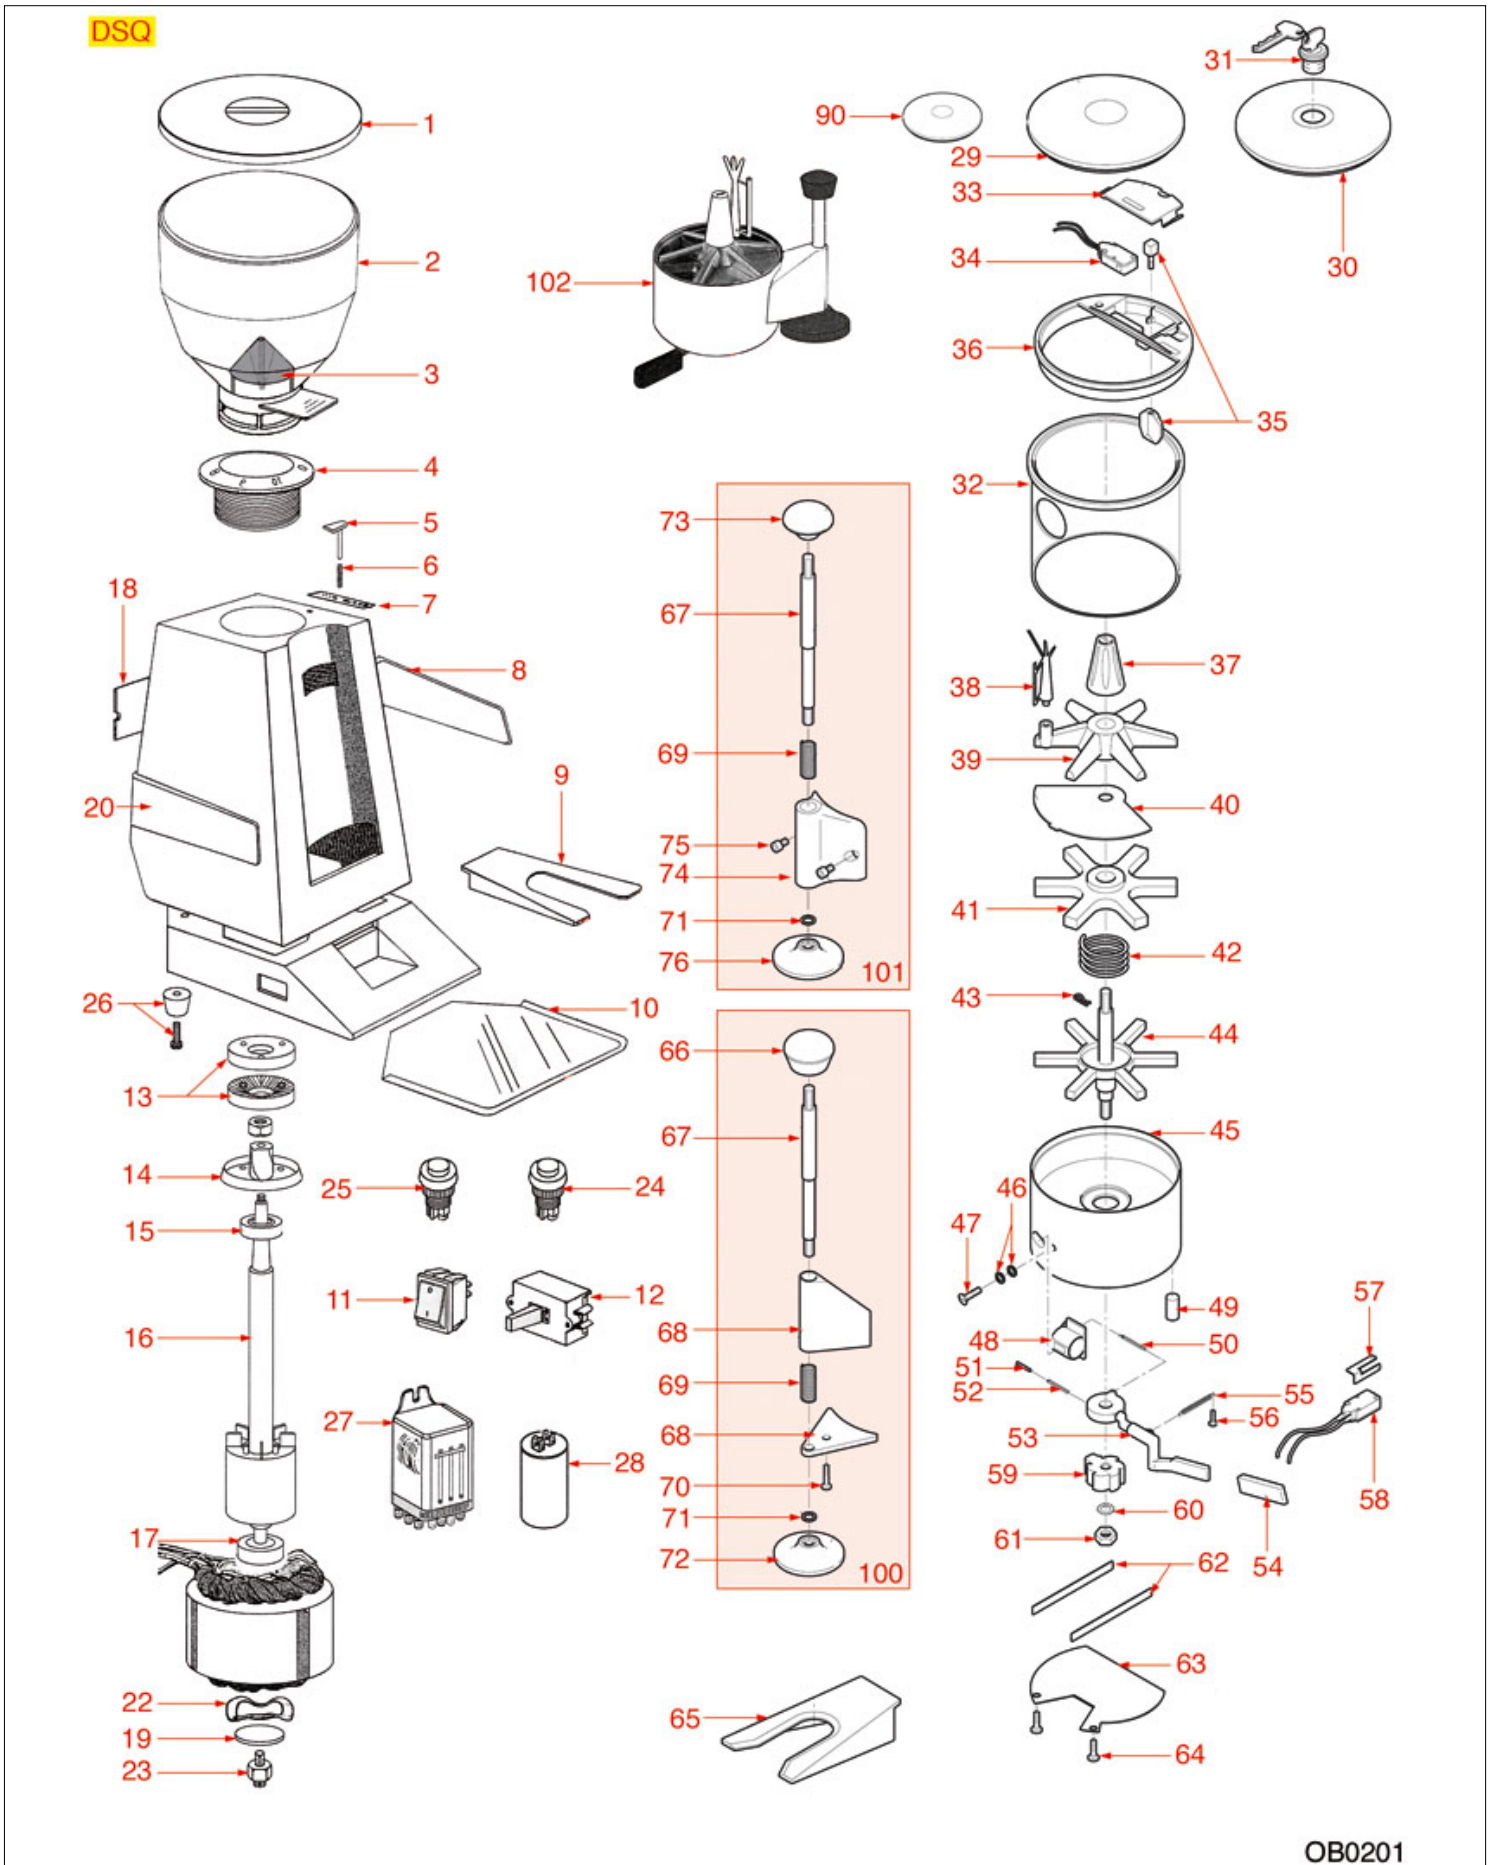

GRINDER ASSEMBLY DSQ

OBEL

Position	LF code no.	Description
1	1252304	COFFEE HOPPER LID ø 185 mm
2	1080075	COFFEE HOPPER
3	1252295	COFFEE HOPPER INNER PROTECTION
3	1252379	COFFEE HOPPER INNER PROTECTION
4	1252285	GRINDING BURRS TOP HOLDER W/RING NUT
5	1252281	LOCKING PIN
6	1250265	LOCKING PIN SPRING
10	1252305	COFFEE COLLECTION TRAY
13	1251061	GRINDING BURRS OBEL-CARIMALI (PAIR) LEFT
13	1251702	GRINDING BURRS (PAIR) OBEL LH
15	3063005	BEARING 6202 DDU NSK
17	1063906	BEARING 6203 ZZ NSK
24	9014063	GREEN SINGLE-POLE PUSH-BUTTON 0.7A 250V
25	9014062	RED SINGLE-POLE PUSH-BUTTON 0.7A 250V
26	1313106	RUBBER FOOT
27	1351508	RELAY 10A 230V
29	1252283	DOSER LID
30	1252284	DOSER LID WITH KEY
31	1388501	COVER LOCK
32	1090019	DOSER CYLINDER ø 120x117 mm
34	1240802	MICROSWITCH 6A 250V
37	1252280	DOSE ADJUSTMENT KNOB
38	1250266	DOSER SCRAPER
39	1343939	TOP STAR
40	1252282	DOSER SHEET
41	1343940	MIDDLE STAR
42	1250260	STAR SPRING
44	1343941	BOTTOM STAR
47	1528630	HEXAGON HEAD SCREW M5x10
48	1252278	COUNTER FOR COFFEE GRINDER
50	1250261	STROKE COUNTER SPRING
51	1252436	PIN FOR DOSER LEVER SPRING
52	1250267	PEG SPRING
53	1252291	DOSER LEVER
54	1252292	LEVER COVER
55	1250263	DOSER LEVER RETURN SPRING
58	1240802	MICROSWITCH 6A 250V
59	1252437	6-TEETH PAWL
62	1250174	SHEET SPRING 89 mm
65	1252286	FILTER HOLDER FORK
67	1324206	COFFEE TAMPER PIN
69	1250264	ROD SPRING
90	1090020	DOSER LID ø 58 mm
100	1385506	COFFEE TAMPER COMPLETE
101	1385507	COFFEE TAMPER COMPLETE
102	1090512	COMPLETE DISPENSER