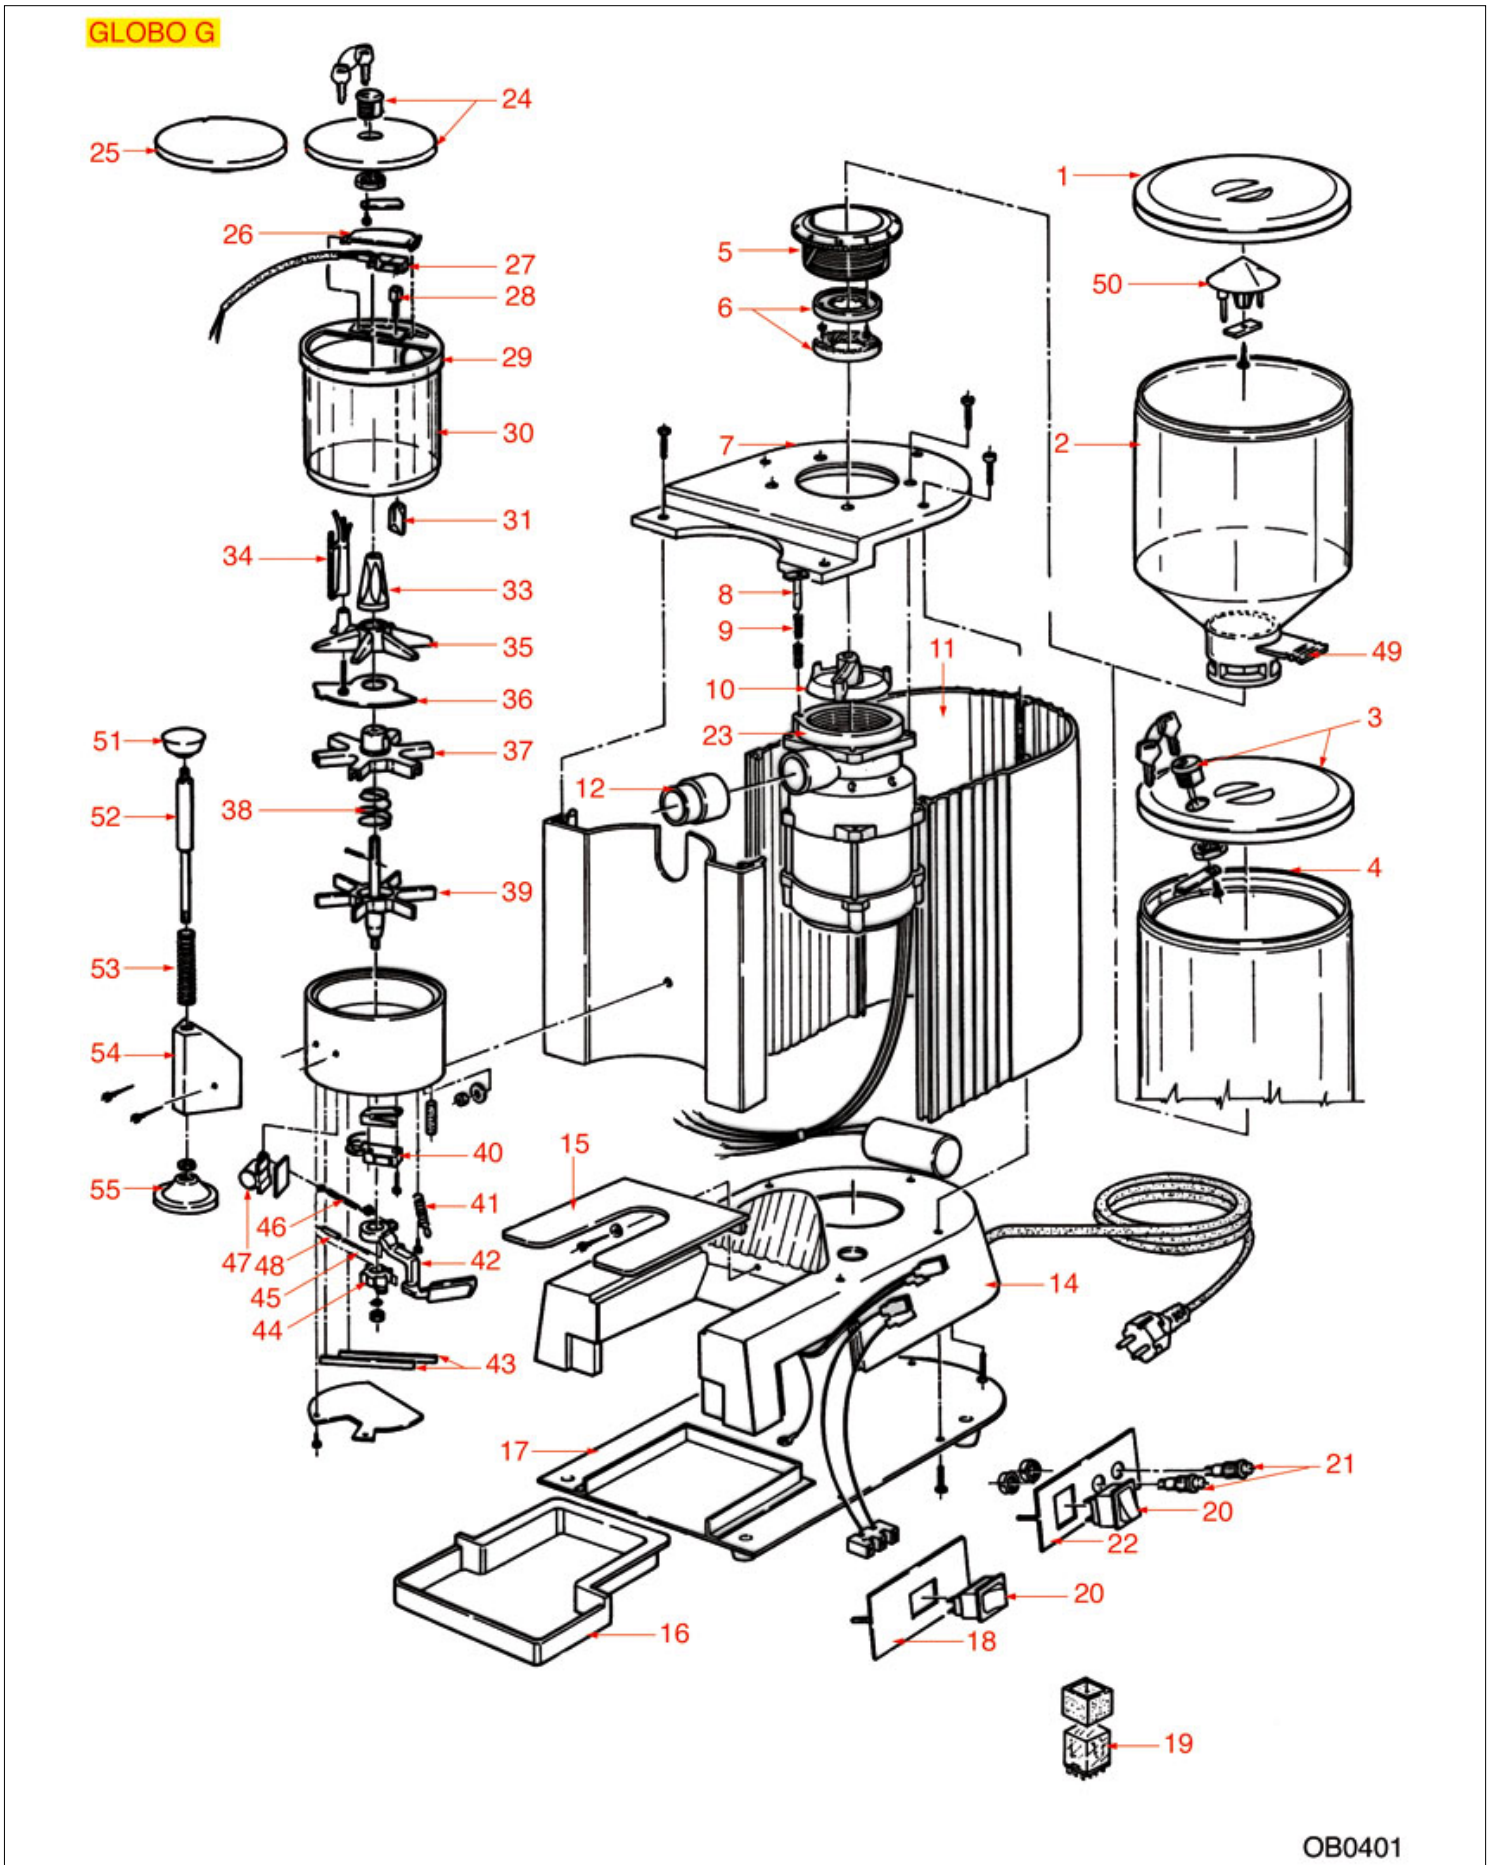

GRINDER ASSEMBLY GLOBO "G"

OBEL

Position	LF code no.	Description
1	1252304	COFFEE HOPPER LID ø 185 mm
2	1080075	COFFEE HOPPER
6	1251114	GRINDING BURRS OBEL (PAIR) LEFT
8	1252438	LOCKING PIN
9	1250265	LOCKING PIN SPRING
10	1251113	GRINDING BURRS BOTTOM HOLDER
15	1162009	FILTER HOLDER FORK
16	1252277	COFFEE COLLECTION TRAY
19	1351508	RELAY 10A 230V
20	3319934	BIPOLAR SWITCH ORANGE 16A 250V
21	9014062	RED SINGLE-POLE PUSH-BUTTON 0.7A 250V
21	9014063	GREEN SINGLE-POLE PUSH-BUTTON 0.7A 250V
24	1252284	DOSER LID WITH KEY
25	1252283	DOSER LID
27	1240802	MICROSWITCH 6A 250V
33	1252280	DOSE ADJUSTMENT KNOB
34	1250266	DOSER SCRAPER
35	1343939	TOP STAR
36	1252282	DOSER SHEET
37	1343940	MIDDLE STAR
38	1250260	STAR SPRING
39	1343941	BOTTOM STAR
40	1240802	MICROSWITCH 6A 250V
41	1250263	DOSER LEVER RETURN SPRING
42	1252291	DOSER LEVER
43	1250174	SHEET SPRING 89 mm
44	1252437	6-TEETH PAWL
45	1250267	PEG SPRING
46	1250261	STROKE COUNTER SPRING
47	1252278	COUNTER FOR COFFEE GRINDER
48	1252436	PIN FOR DOSER LEVER SPRING
49	1080074	COFFEE CONTAINER CLOSING SHEET
50	1252379	COFFEE HOPPER INNER PROTECTION
52	1324206	COFFEE TAMPER PIN
53	1250264	ROD SPRING