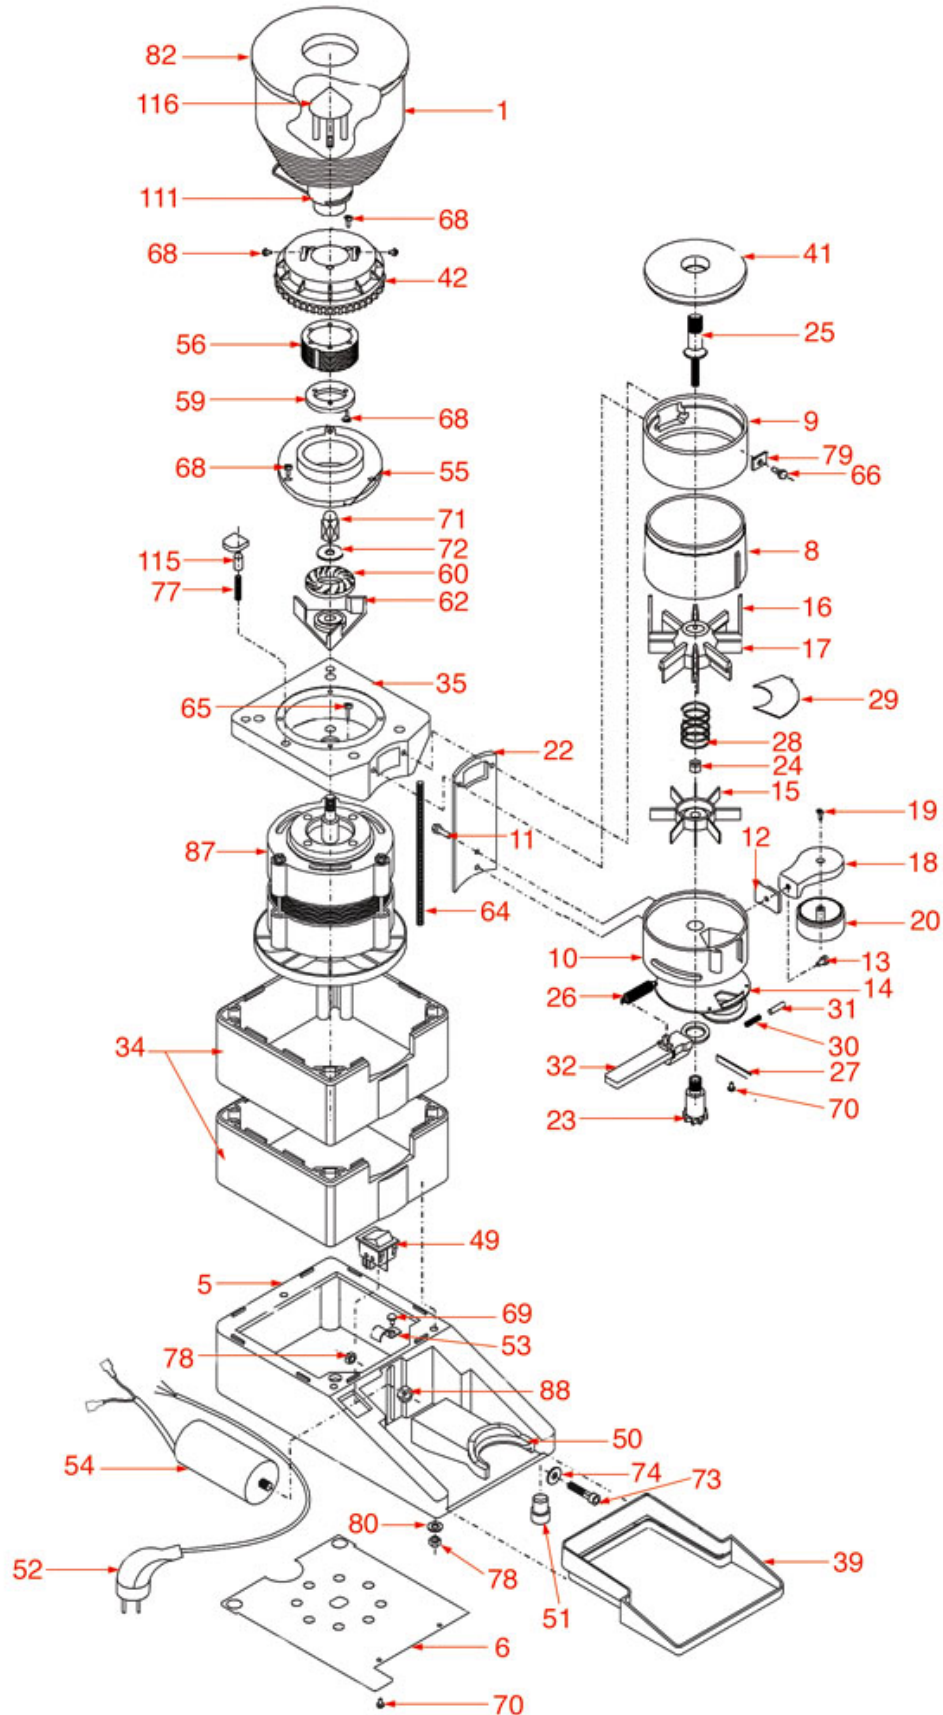

GRINDER ASSEMBLY MILADY

MILADY

FUTURMAT-ARIETE

Position	LF code no.	Description
1	1080931	COMPLETE COFFEE HOPPER 1 kg
8	1252202	DOSER CYLINDER 300 gr
12	1252204	RECTANGULAR PLATE M6x1
15	1343021	STAR ASSEMBLY
16	1343021	STAR ASSEMBLY
17	1343021	STAR ASSEMBLY
18	1385912	COFFEE TAMPER ASSEMBLY
20	1385913	COFFEE TAMPER
23	1252206	PAWL RH
25	1252208	ADJUSTMENT SCREW
26	1252209	DOSER LEVER RETURN SPRING
27	1252210	DOSER PIN
28	1252211	STAR SPRING
30	1250971	LEVER PIN SPRING
31	1252213	LEVER PIN
32	1252214	DOSER LEVER
39	1252216	COFFEE COLLECTION TRAY
41	1252218	DOSER LID
42	1252256	ADJUSTMENT RING
49	1319935	GREEN BIPOLAR SWITCH 16A 250V
51	1313916	RUBBER FOOT
59	1251634	GRINDING BURRS CUNILL (PAIR) LEFT
59	5072455	BURR PAIR CUNILL LH
60	1251634	GRINDING BURRS CUNILL (PAIR) LEFT
60	5072455	BURR PAIR CUNILL LH
77	1250972	CONTROL SPRING
82	1252234	COFFEE HOPPER LID ø 200 mm
111	1252244	COFFEE HOPPER FILLER
115	1252246	SPRING ADJUSTMENT PIN
116	1252247	COFFEE HOPPER INNER PROTECTION