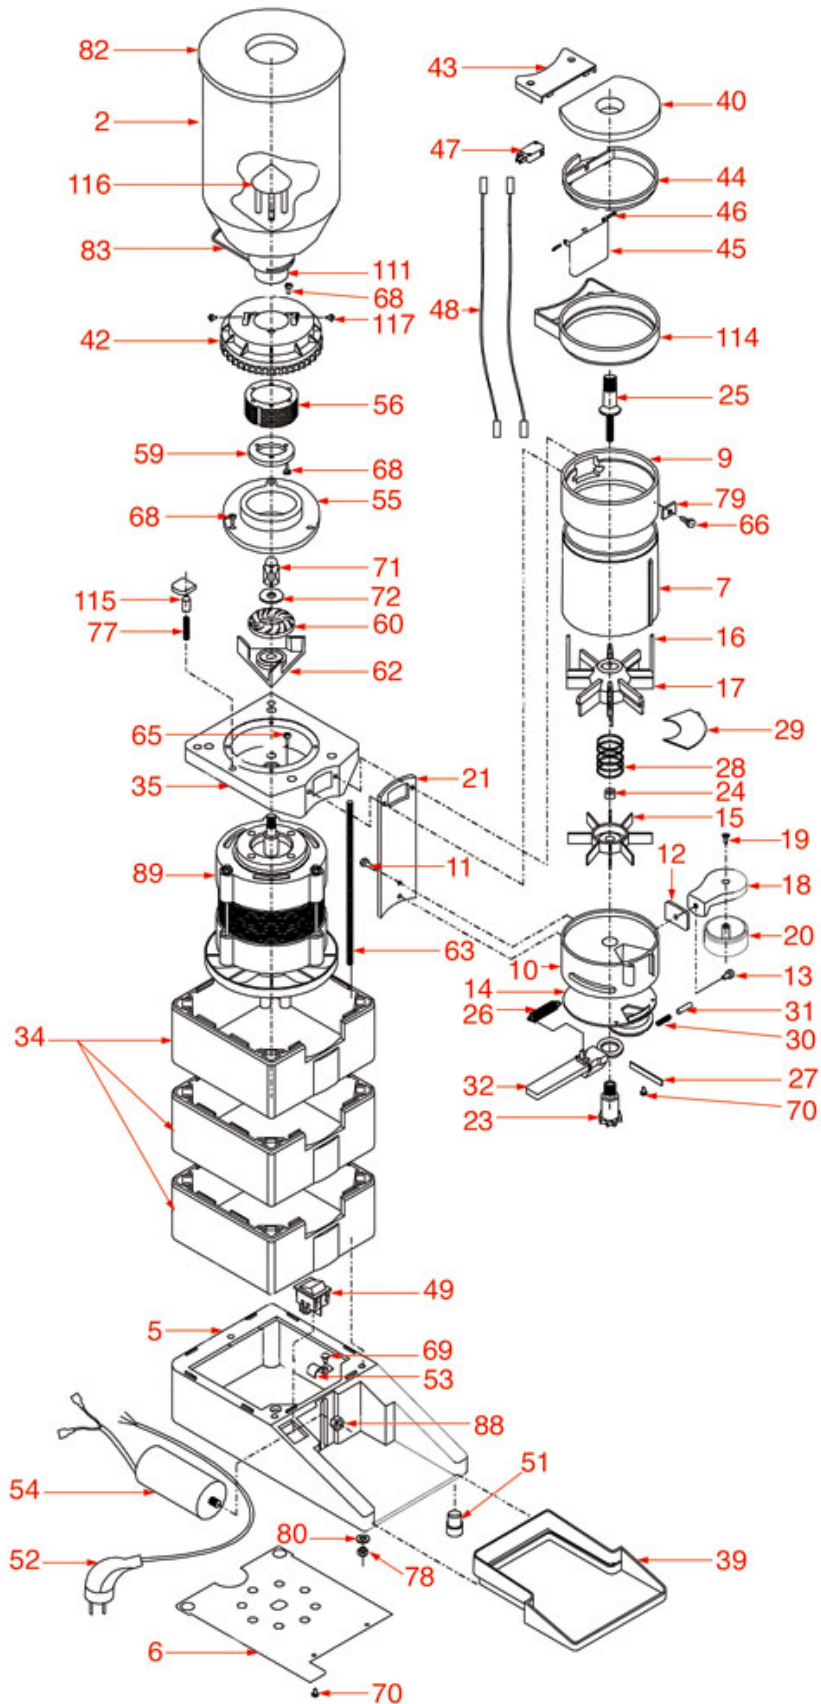

GRINDER ASSEMBLY RIMINI

RIMINI

FUTURMAT-ARIETE

Position	LF code no.	Description
2	1080932	COMPLETE COFFEE HOPPER 2 kg
12	1252204	RECTANGULAR PLATE M6x1
14	1252205	DOSER BOTTOM LID
15	1343021	STAR ASSEMBLY
16	1343021	STAR ASSEMBLY
17	1343021	STAR ASSEMBLY
18	1385912	COFFEE TAMPER ASSEMBLY
20	1385913	COFFEE TAMPER
23	1252206	PAWL RH
25	1252208	ADJUSTMENT SCREW
26	1252209	DOSER LEVER RETURN SPRING
27	1252210	DOSER PIN
28	1252211	STAR SPRING
30	1250971	LEVER PIN SPRING
31	1252213	LEVER PIN
32	1252214	DOSER LEVER
39	1252216	COFFEE COLLECTION TRAY
40	1252217	DOSER LID
42	1252256	ADJUSTMENT RING
43	1252220	MICROSWITCH LID
44	1252221	PLASTIC RING WITH FLAP
45	1252221	PLASTIC RING WITH FLAP
47	3240123	MICROSWITCH ROLD VRSRB1DA1
49	1319935	GREEN BIPOLAR SWITCH 16A 250V
51	1313916	RUBBER FOOT
59	1251634	GRINDING BURRS CUNILL (PAIR) LEFT
59	5072455	BURR PAIR CUNILL LH
60	1251634	GRINDING BURRS CUNILL (PAIR) LEFT
60	5072455	BURR PAIR CUNILL LH
77	1250972	CONTROL SPRING
82	1252234	COFFEE HOPPER LID ø 200 mm
83	1252244	COFFEE HOPPER FILLER
111	1252244	COFFEE HOPPER FILLER
115	1252246	SPRING ADJUSTMENT PIN
116	1252247	COFFEE HOPPER INNER PROTECTION