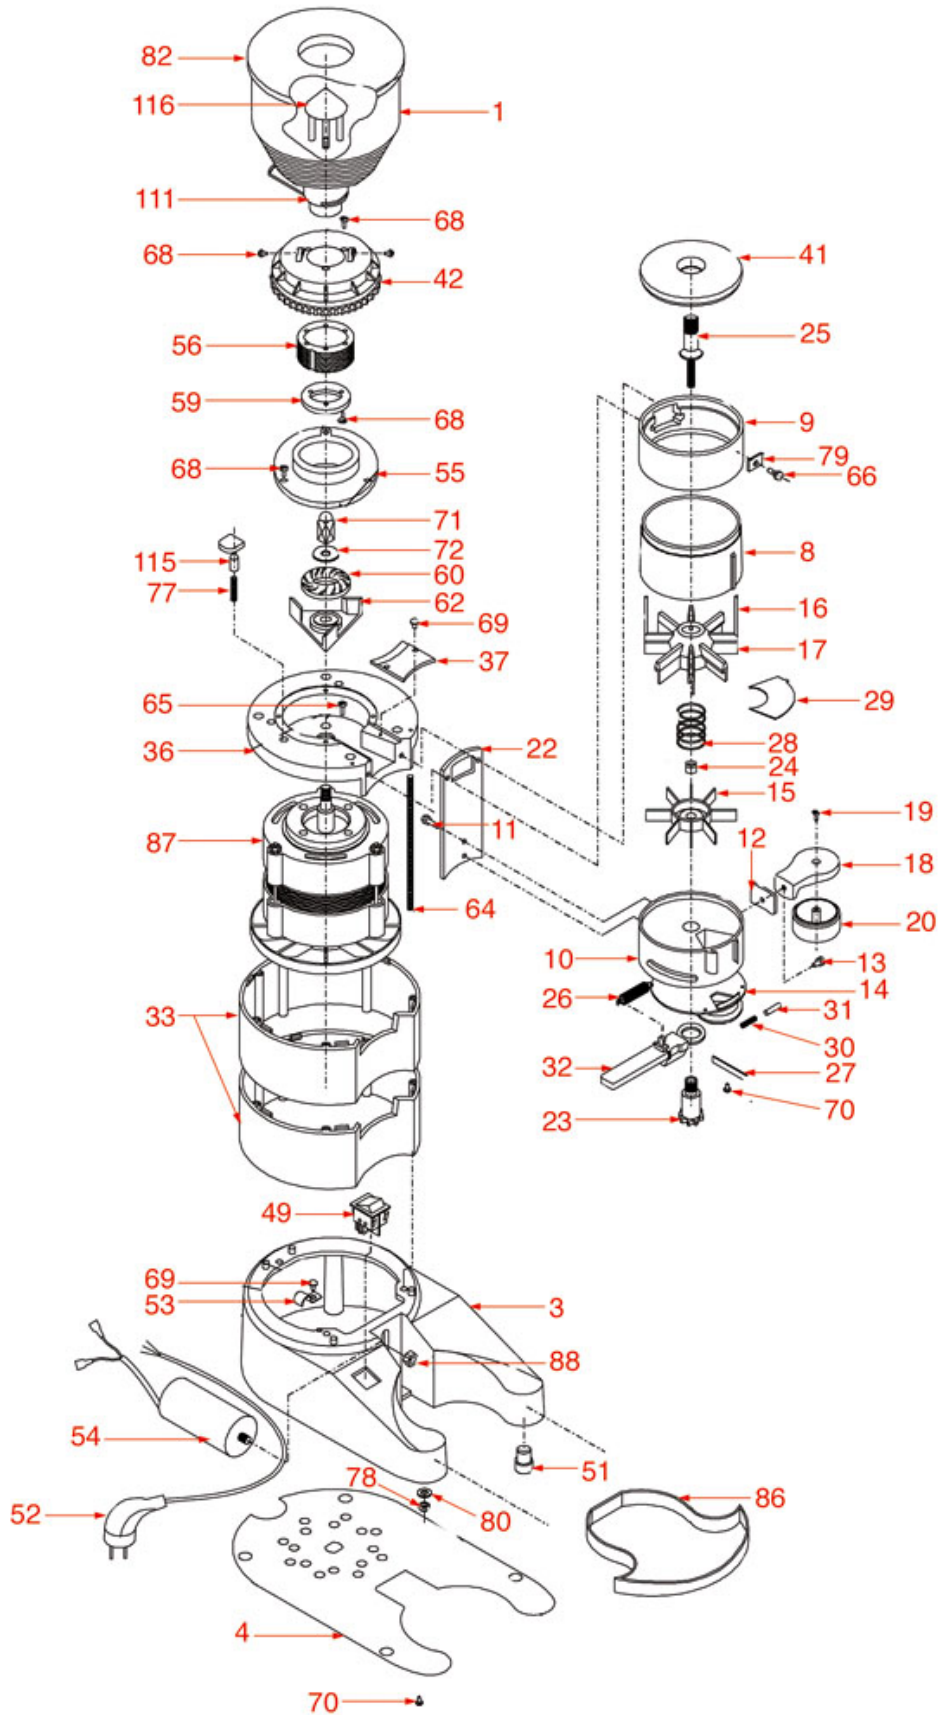

GRINDER ASSEMBLY CT-1

CT-1

FUTURMAT-ARIETE

Position	LF code no.	Description
1	1080931	COMPLETE COFFEE HOPPER 1 kg
8	1252202	DOSER CYLINDER 300 gr
12	1252204	RECTANGULAR PLATE M6x1
14	1252205	DOSER BOTTOM LID
15	1343021	STAR ASSEMBLY
16	1343021	STAR ASSEMBLY
17	1343021	STAR ASSEMBLY
18	1385912	COFFEE TAMPER ASSEMBLY
20	1385913	COFFEE TAMPER
23	1252206	PAWL RH
25	1252208	ADJUSTMENT SCREW
26	1252209	DOSER LEVER RETURN SPRING
27	1252210	DOSER PIN
28	1252211	STAR SPRING
30	1250971	LEVER PIN SPRING
31	1252213	LEVER PIN
32	1252214	DOSER LEVER
41	1252218	DOSER LID
42	1252256	ADJUSTMENT RING
49	1319935	GREEN BIPOLAR SWITCH 16A 250V
51	1313916	RUBBER FOOT
59	1251634	GRINDING BURRS CUNILL (PAIR) LEFT
59	5072455	BURR PAIR CUNILL LH
60	1251634	GRINDING BURRS CUNILL (PAIR) LEFT
60	5072455	BURR PAIR CUNILL LH
77	1250972	CONTROL SPRING
82	1252234	COFFEE HOPPER LID ø 200 mm
86	1252235	COFFEE COLLECTING TRAY
111	1252244	COFFEE HOPPER FILLER
115	1252246	SPRING ADJUSTMENT PIN
116	1252247	COFFEE HOPPER INNER PROTECTION