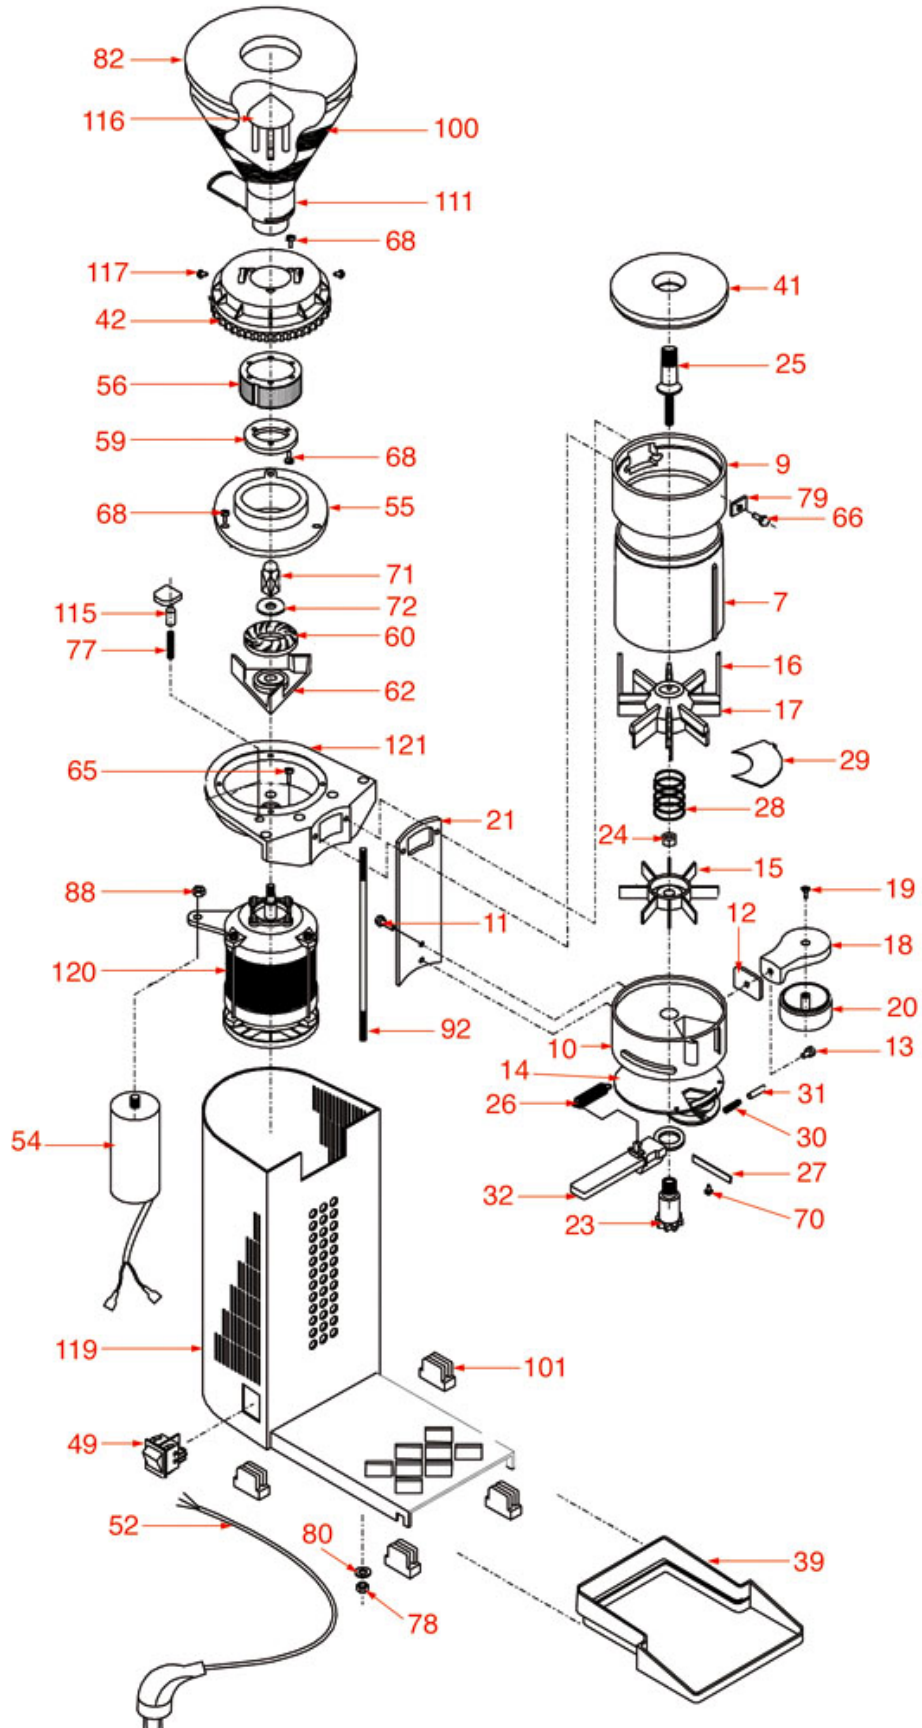

FUTURMAT-ARIETE

GRINDER ASSEMBLY NEW FUTUR SM

NEW FUTUR SM

FSMC06

Positions without LF code no.: upon request

FUTURMAT-ARIETE

Position	LF code no.	Description
12	1252204	RECTANGULAR PLATE M6x1
14	1252205	DOSER BOTTOM LID
15	1343021	STAR ASSEMBLY
16	1343021	STAR ASSEMBLY
17	1343021	STAR ASSEMBLY
18	1385912	COFFEE TAMPER ASSEMBLY
20	1385913	COFFEE TAMPER
23	1252206	PAWL RH
25	1252208	ADJUSTMENT SCREW
26	1252209	DOSER LEVER RETURN SPRING
27	1252210	DOSER PIN
28	1252211	STAR SPRING
30	1250971	LEVER PIN SPRING
31	1252213	LEVER PIN
32	1252214	DOSER LEVER
39	1252216	COFFEE COLLECTION TRAY
41	1252218	DOSER LID
42	1252256	ADJUSTMENT RING
49	1319935	GREEN BIPOLAR SWITCH 16A 250V
59	1251634	GRINDING BURRS CUNILL (PAIR) LEFT
59	5072455	BURR PAIR CUNILL LH
60	1251634	GRINDING BURRS CUNILL (PAIR) LEFT
60	5072455	BURR PAIR CUNILL LH
77	1250972	CONTROL SPRING
82	1252234	COFFEE HOPPER LID $\varnothing$ 200 mm
100	1080933	COMPLETE COFFEE HOPPER 1 kg
101	1313917	RECTANGULAR RUBBER FOOT
111	1252244	COFFEE HOPPER FILLER
115	1252246	SPRING ADJUSTMENT PIN
116	1252247	COFFEE HOPPER INNER PROTECTION