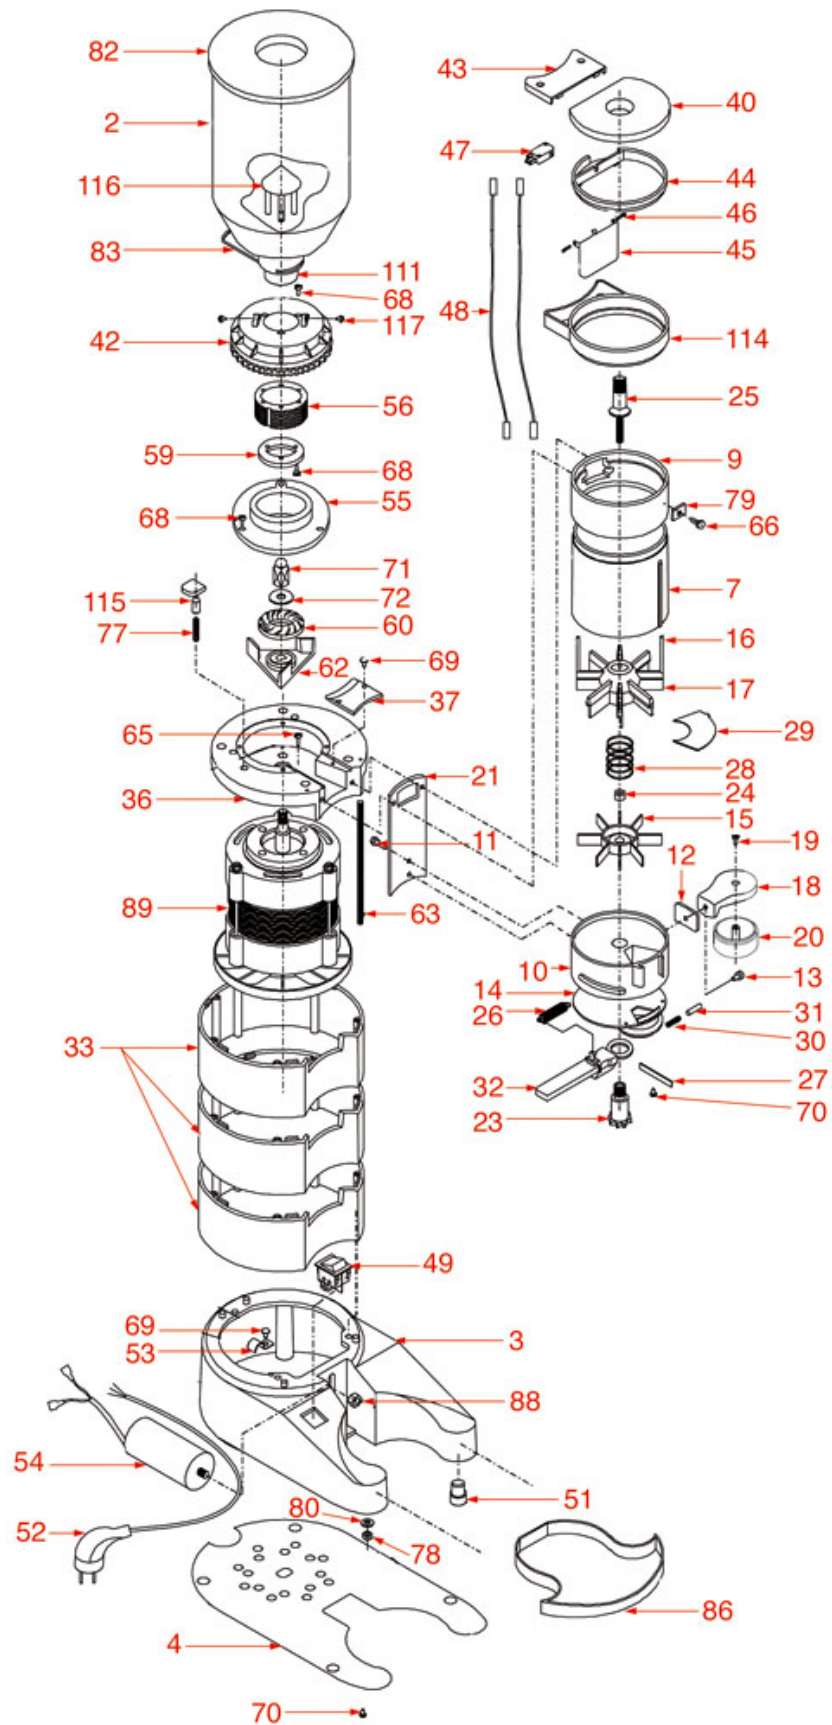

GRINDER ASSEMBLY CT-2

CT-2

FUTURMAT-ARIETE

Position	LF code no.	Description
2	1080932	COMPLETE COFFEE HOPPER 2 kg
12	1252204	RECTANGULAR PLATE M6x1
14	1252205	DOSER BOTTOM LID
15	1343021	STAR ASSEMBLY
16	1343021	STAR ASSEMBLY
17	1343021	STAR ASSEMBLY
18	1385912	COFFEE TAMPER ASSEMBLY
20	1385913	COFFEE TAMPER
23	1252206	PAWL RH
25	1252208	ADJUSTMENT SCREW
26	1252209	DOSER LEVER RETURN SPRING
27	1252210	DOSER PIN
28	1252211	STAR SPRING
30	1250971	LEVER PIN SPRING
31	1252213	LEVER PIN
32	1252214	DOSER LEVER
40	1252217	DOSER LID
42	1252256	ADJUSTMENT RING
43	1252220	MICROSWITCH LID
44	1252221	PLASTIC RING WITH FLAP
45	1252221	PLASTIC RING WITH FLAP
47	3240123	MICROSWITCH ROLD VRSRB1DA1
49	1319935	GREEN BIPOLAR SWITCH 16A 250V
51	1313916	RUBBER FOOT
59	1251634	GRINDING BURRS CUNILL (PAIR) LEFT
59	5072455	BURR PAIR CUNILL LH
60	1251634	GRINDING BURRS CUNILL (PAIR) LEFT
60	5072455	BURR PAIR CUNILL LH
77	1250972	CONTROL SPRING
82	1252234	COFFEE HOPPER LID $\varnothing$ 200 mm
86	1252235	COFFEE COLLECTING TRAY
111	1252244	COFFEE HOPPER FILLER
115	1252246	SPRING ADJUSTMENT PIN
116	1252247	COFFEE HOPPER INNER PROTECTION