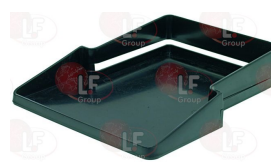

FUTURMAT-ARIETE 26000039

1252803 COFFEE COLLECTION TRAY
for Grinder-dispenser (FUTURMAT-ARIETE) FM - FP