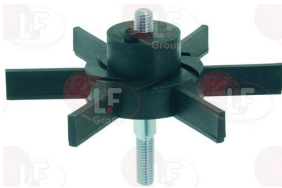

DRM MA640031

1343016 DOSE CONVEYING STAR