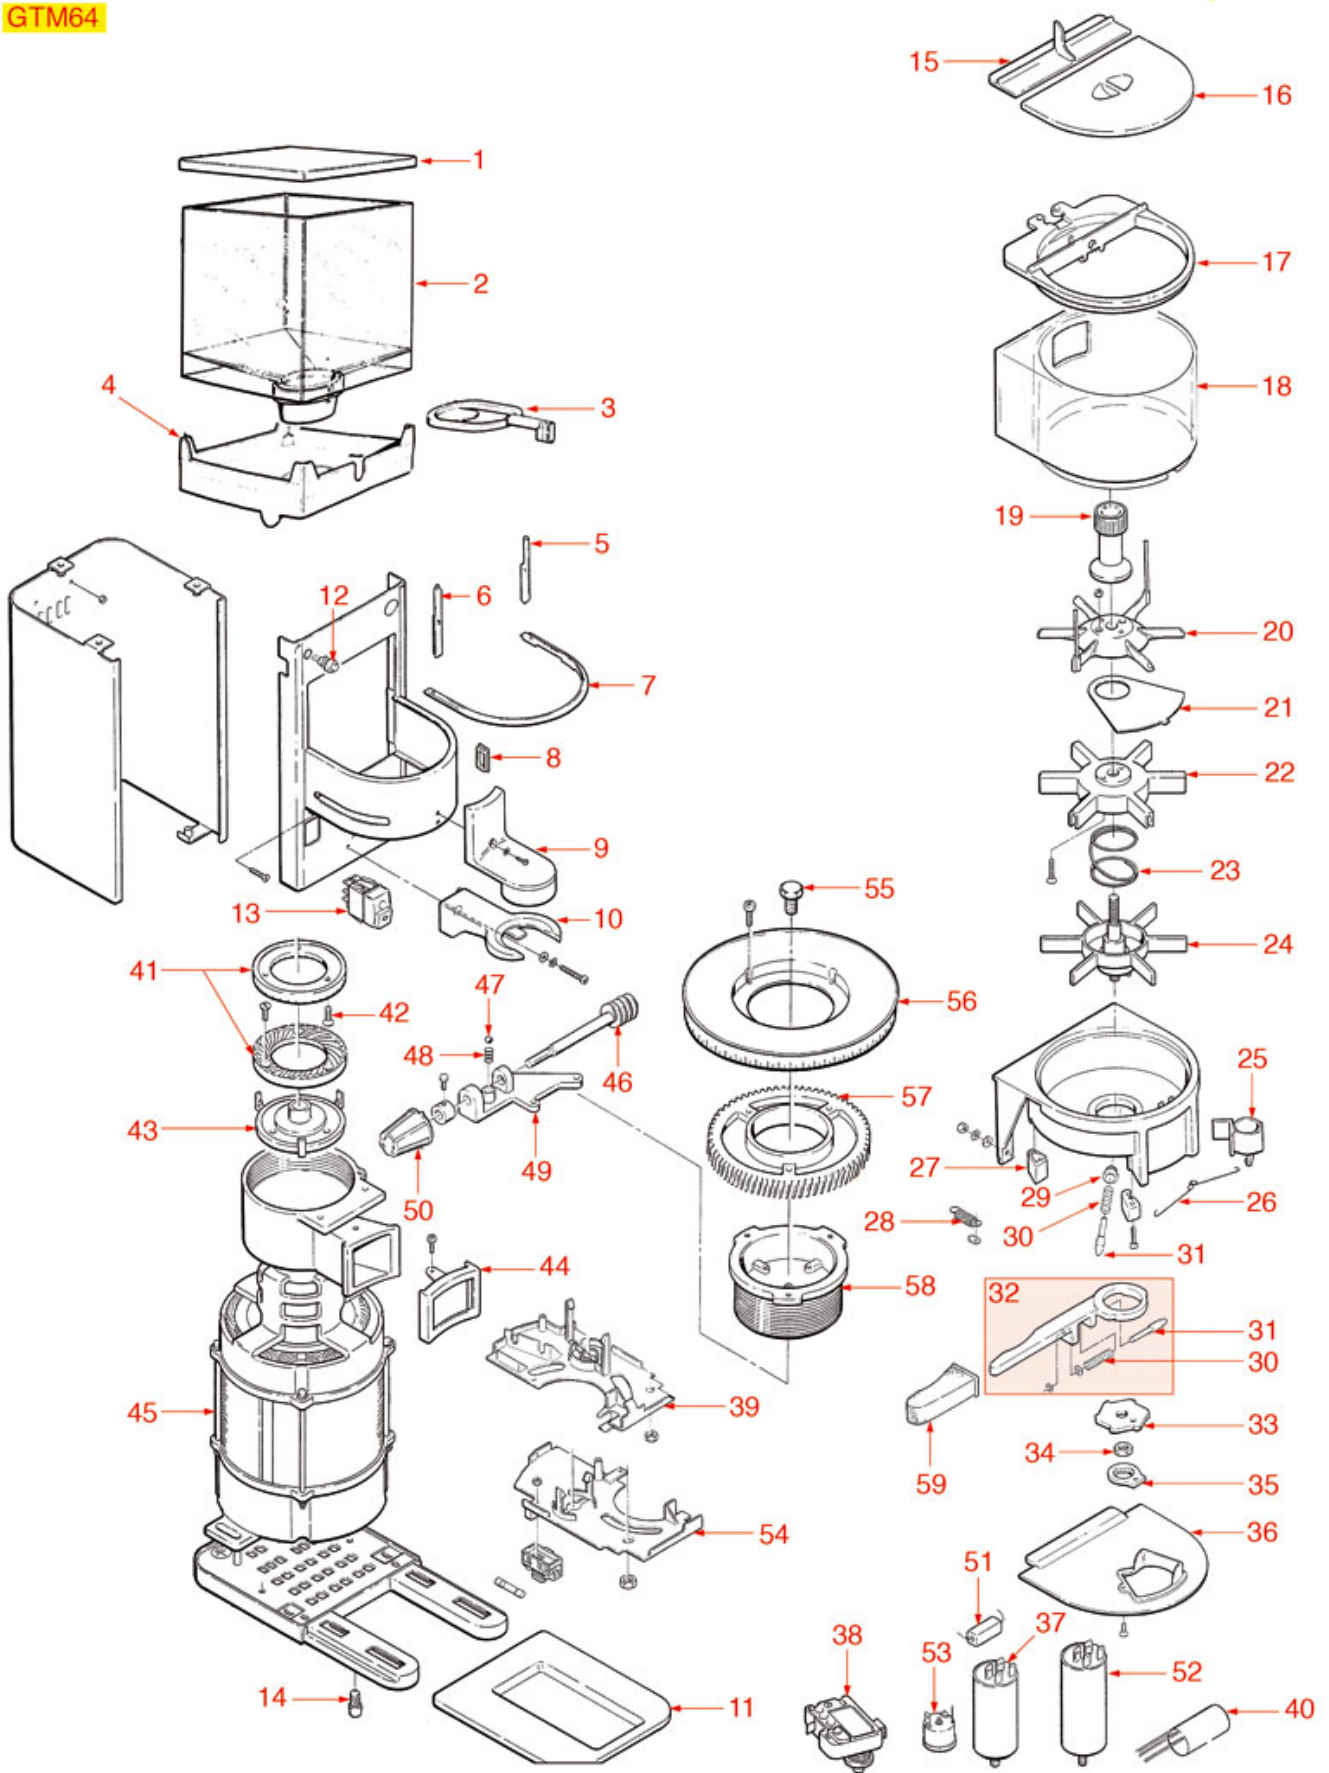

Suitable universal spare parts may not be included

GRINDER ASSEMBLY GTM64

GTM64

DRMMC01

Positions without LF code no.: upon request

DRM

Position	LF code no.	Description
1	1252189	COFFEE HOPPER LID
3	1252195	COFFEE HOPPER CLOSING SHEET
12	3221095	ORANGE INDICATOR LAMP 230V
13	1319902	BIPOLAR SWITCH BLACK 16A 250V
15	1252258	LID WITH POINTER
16	1252110	DOSER LID
18	1252105	DOSER CYLINDER
19	1241070	DOSE ADJUSTMENT KNOB
20	1252106	BOTTOM STAR WITH MIXER
21	1252196	DOSER SHEET
22	1343015	DOSE ADJUSTMENT STAR
23	1250091	DISPENSER STAR SPRING
24	1343016	DOSE CONVEYING STAR
25	1252308	COUNTER FOR COFFEE GRINDER
26	1252107	STROKE COUNTER SHAFT
28	1250093	DOSER LEVER RETURN SPRING
32	1252343	DOSER LEVER
33	1252364	PAWL COFFEE GRINDER/DOSER
36	1252109	DISPENSER LOWER LID
41	1251032	GRINDING BURRS CIMBALI (PAIR) RIGHT
44	1186614	GASKET FOR COFFEE OUTLET OPENING
46	1528037	WORM SCREW
47	1252290	BALL FOR MICRO REGULATION GROUP
48	1250109	BALL SPRING
49	1252344	SUPPORT FOR SCREW
50	1241073	CONTROL KNOB
57	1252345	ADJUSTMENT RING NUT
59	1252108	DOSER LEVER KNOB