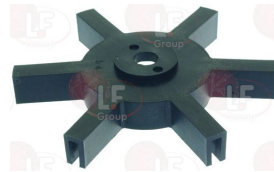

DRM MA640029

1343015 DOSE ADJUSTMENT STAR