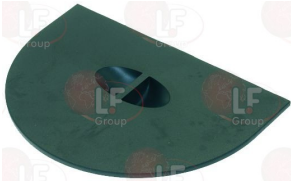

DRM

Suitable for:

1252110 DOSER LID
for Grinder-dispenser (DRM) GTM64

DRM MA640025

Suitable for:

1252198 DOSER LID
for Grinder-dispenser (DRM) MAXY