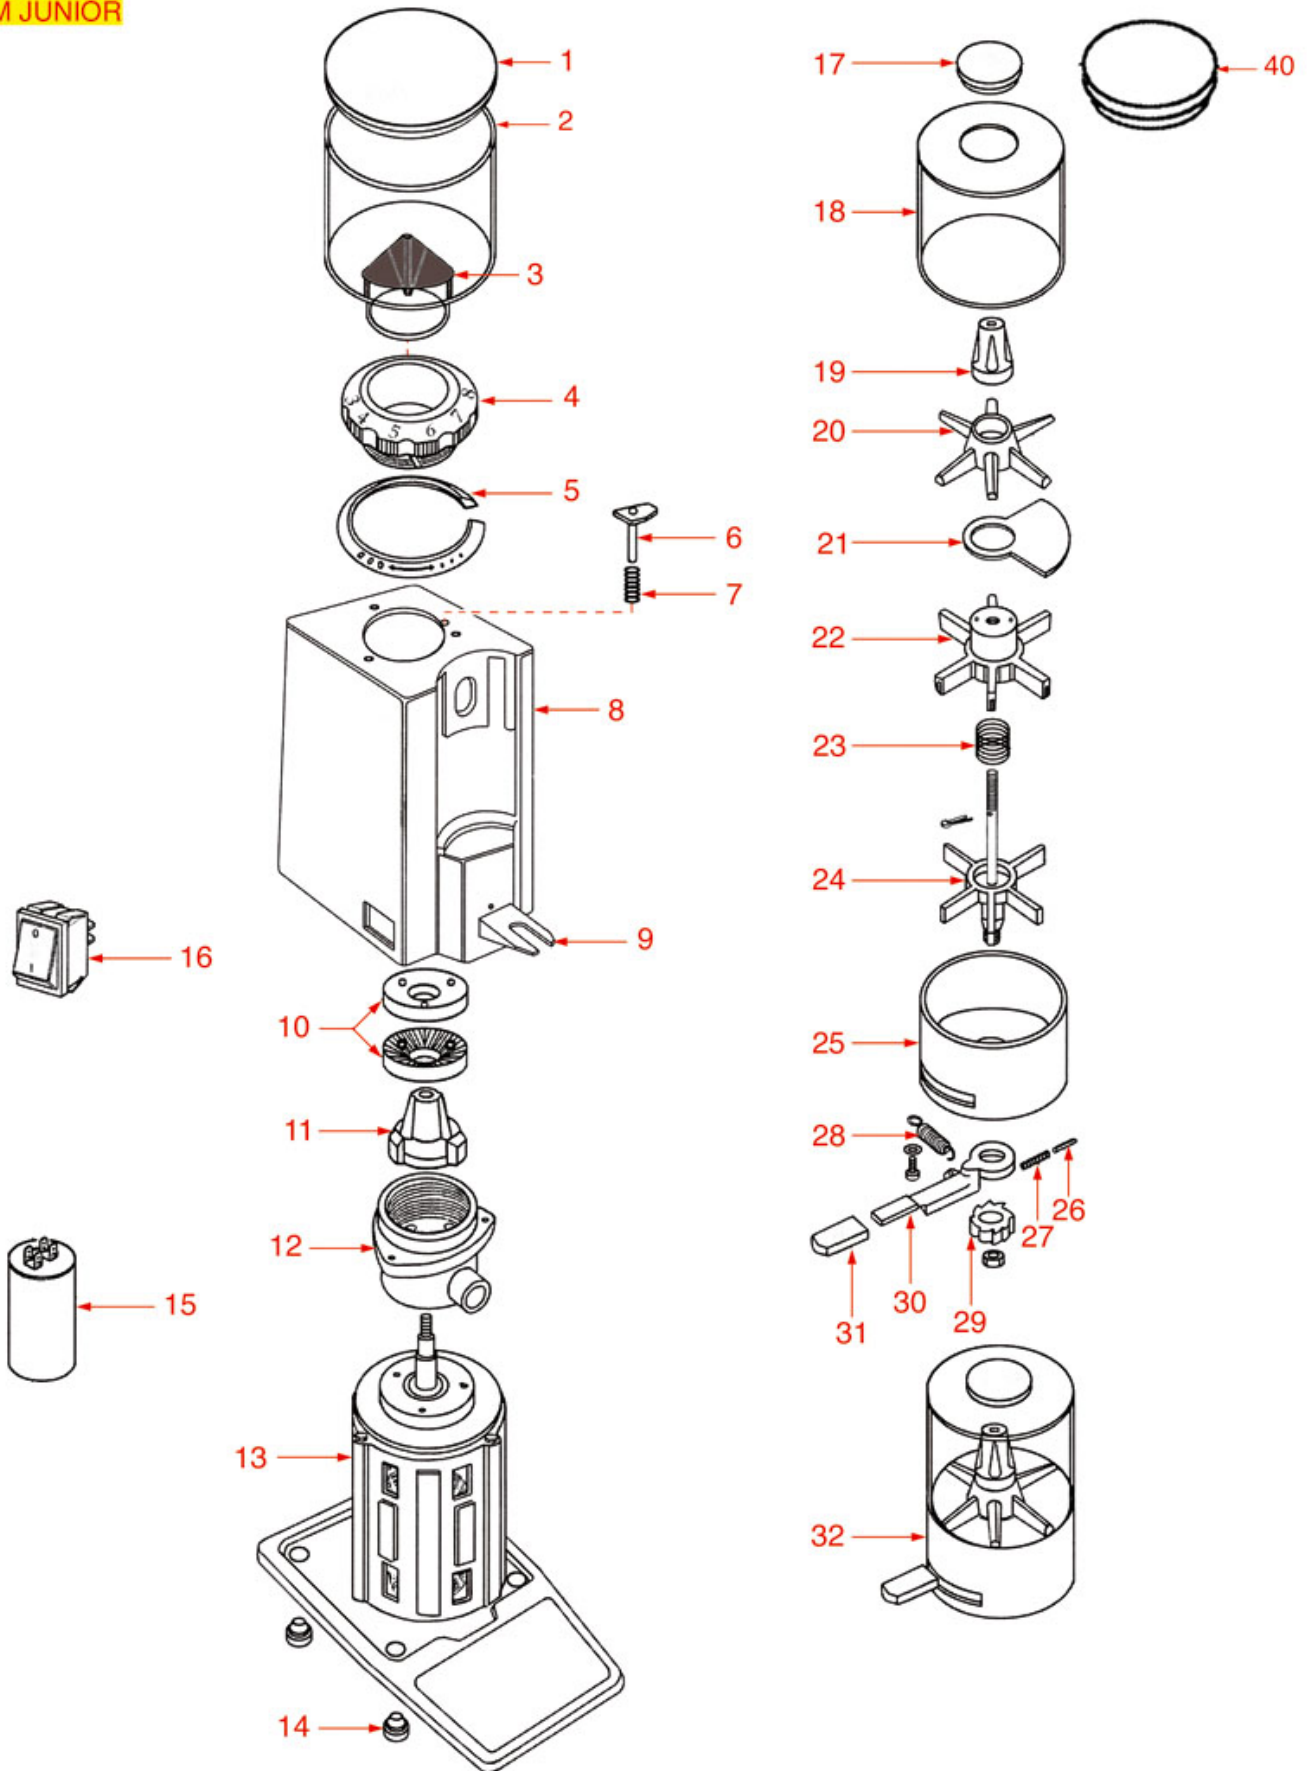

GRINDER ASSEMBLY M JUNIOR

M JUNIOR

CAMC02

Positions without LF code no.: upon request

CARIMALI

Position	LF code no.	Description
1	1252301	COFFEE HOPPER LID
2	1080938	COFFEE HOPPER 250 gr
3	1252295	COFFEE HOPPER INNER PROTECTION
3	1252379	COFFEE HOPPER INNER PROTECTION
6	1324941	LOCKING PIN
7	1250265	LOCKING PIN SPRING
9	1252299	FILTER HOLDER FORK
10	1251062	GRINDING BURRS OBEL (PAIR) LEFT
11	1251063	GRINDING BURRS BOTTOM HOLDER
15	3068010	CAPACITOR DUCATI ENERGIA 6,3μF
16	3319035	ORANGE BIPOLAR SWITCH 16A 250V
17	1252279	DOSER LID
18	1252276	DOSER CYLINDER
19	1252280	DOSE ADJUSTMENT KNOB
23	1250260	STAR SPRING
27	1250267	PEG SPRING
28	1250263	DOSER LEVER RETURN SPRING
29	1252303	PAWL GEAR 6 TEETH
31	1252297	LEVER COVER