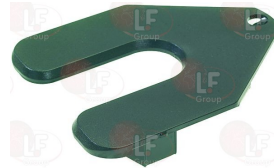

CARIMALI 24.00101

1252004 FILTER HOLDER FORK
for Grinder-dispenser (CARIMALI) M1 - M3