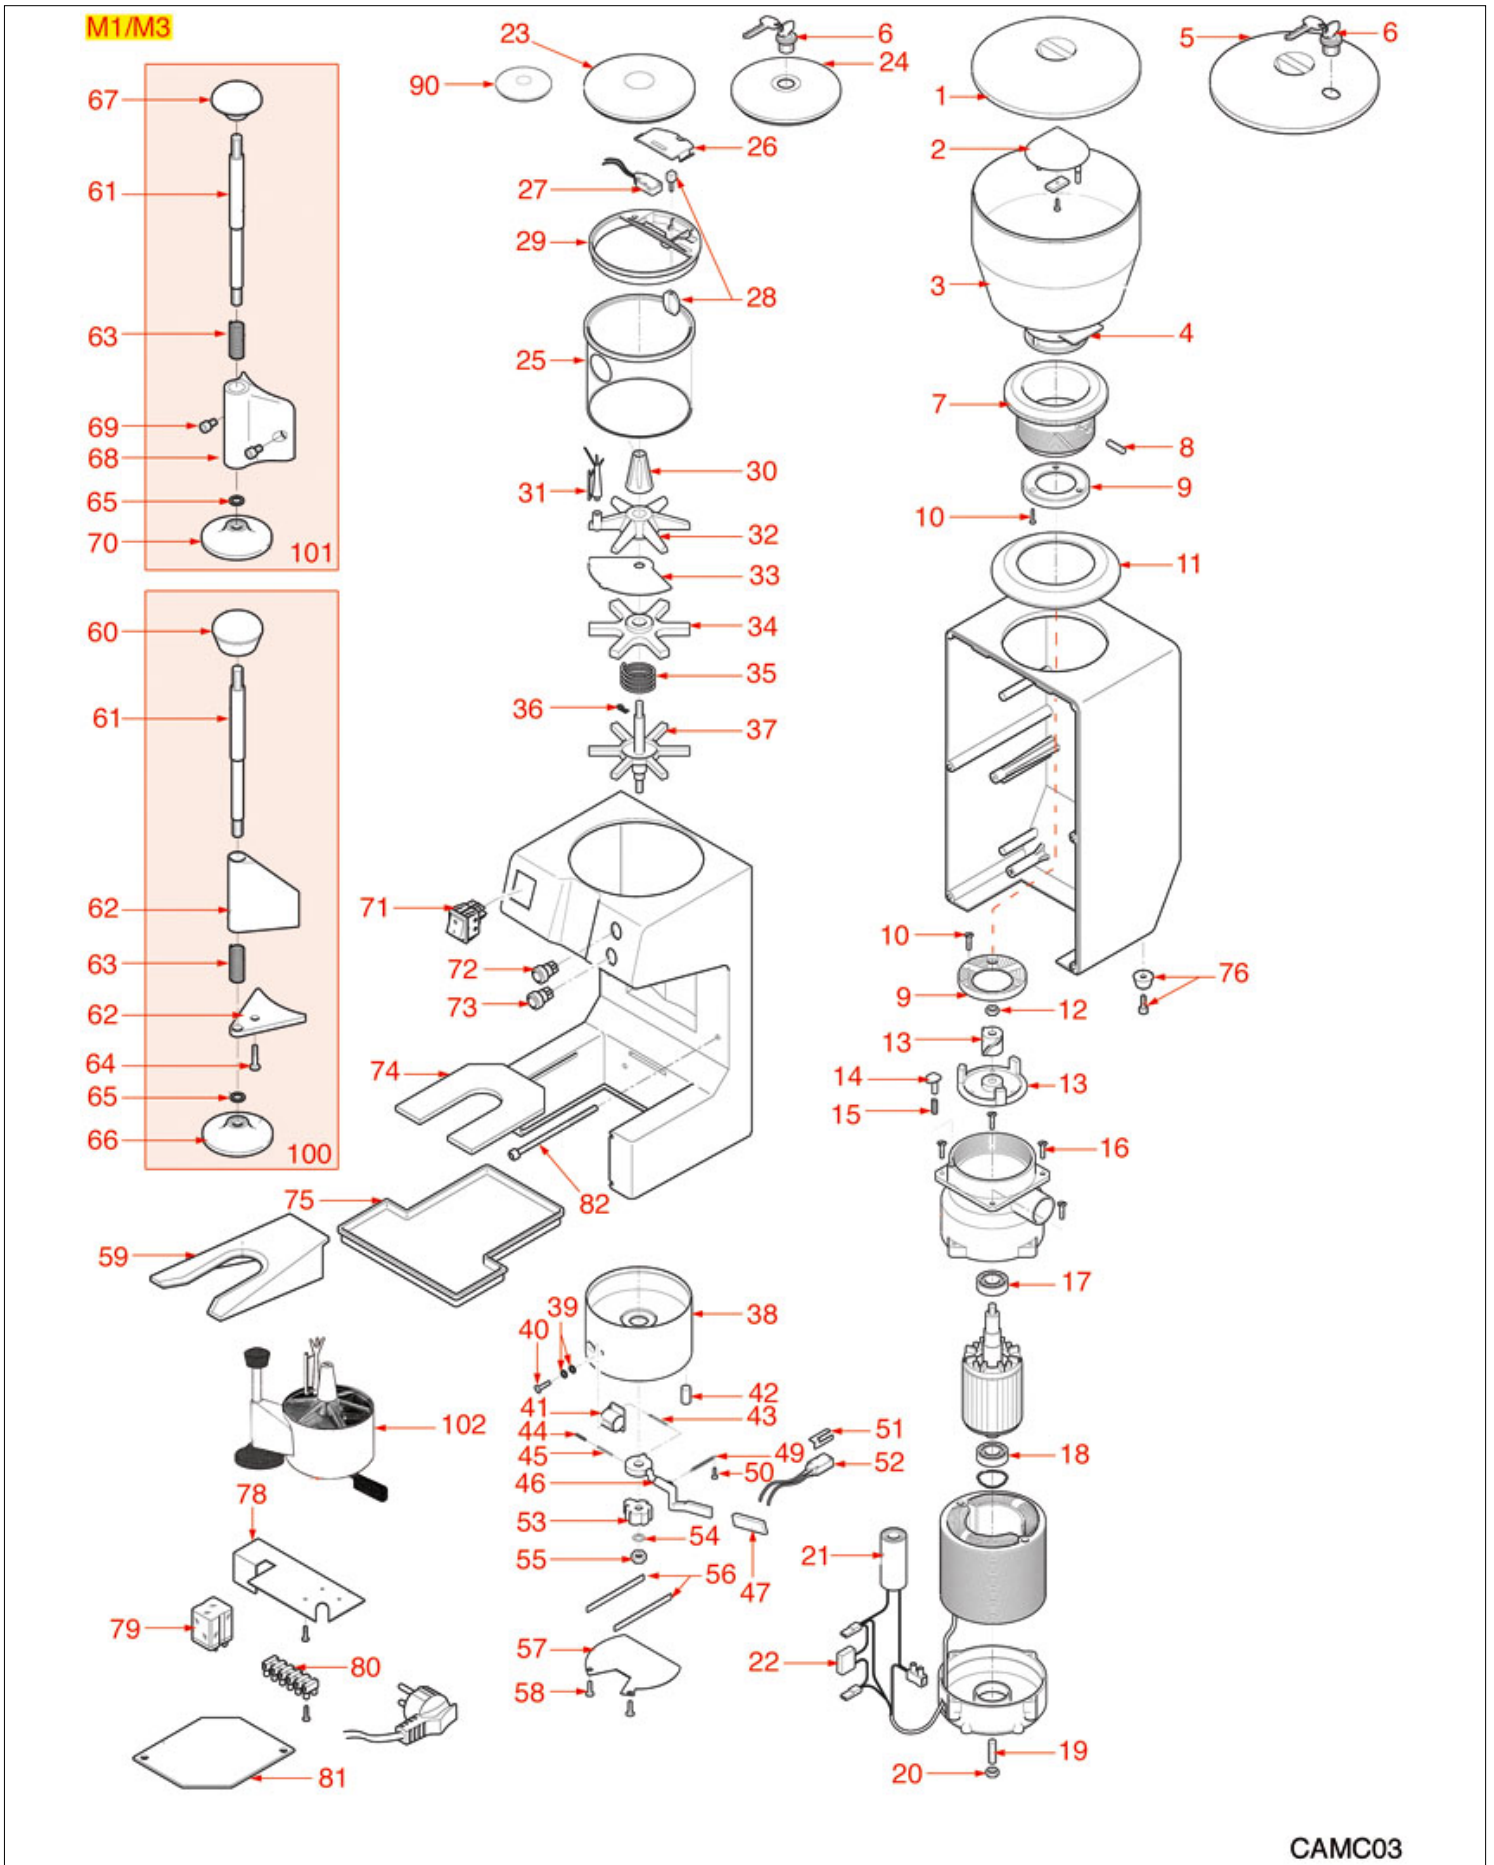

GRINDER ASSEMBLY M1/M3

CARIMALI

Position	LF code no.	Description
1	1252304	COFFEE HOPPER LID ø 185 mm
2	1252295	COFFEE HOPPER INNER PROTECTION
2	1252379	COFFEE HOPPER INNER PROTECTION
3	1080075	COFFEE HOPPER
6	1388501	COVER LOCK
7	1252285	GRINDING BURRS TOP HOLDER W/RING NUT
9	1251061	GRINDING BURRS OBEL-CARIMALI (PAIR) LEFT
9	1251702	GRINDING BURRS (PAIR) OBEL LH
10	1528001	COUNTERSUNK FLAT HEAD SCREWS M4x10
11	1186695	SCREW COVER RING NUT ø 126 mm
13	1251113	GRINDING BURRS BOTTOM HOLDER
14	1252281	LOCKING PIN
15	1250265	LOCKING PIN SPRING
16	1528023	COUNTERSUNK FLAT HEAD SCREWS M5x16
21	3068019	CAPACITOR DUCATI ENERGIA 12,5µF
23	1252283	DOSER LID
24	1252284	DOSER LID WITH KEY
25	1090019	DOSER CYLINDER ø 120x117 mm
27	1240802	MICROSWITCH 6A 250V
30	1252280	DOSE ADJUSTMENT KNOB
31	1250266	DOSER SCRAPER
32	1343939	TOP STAR
33	1252282	DOSER SHEET
34	1343940	MIDDLE STAR
35	1250260	STAR SPRING
37	1343941	BOTTOM STAR
40	1528630	HEXAGON HEAD SCREW M5x10
41	1252278	COUNTER FOR COFFEE GRINDER
43	1250261	STROKE COUNTER SPRING
44	1252436	PIN FOR DOSER LEVER SPRING
45	1250267	PEG SPRING
46	1252291	DOSER LEVER
47	1252292	LEVER COVER
49	1250263	DOSER LEVER RETURN SPRING
50	1528630	HEXAGON HEAD SCREW M5x10
52	1240802	MICROSWITCH 6A 250V
53	1252437	6-TEETH PAWL
56	1250174	SHEET SPRING 89 mm
58	1528630	HEXAGON HEAD SCREW M5x10
59	1252286	FILTER HOLDER FORK
61	1324206	COFFEE TAMPER PIN
63	1250264	ROD SPRING
69	1528630	HEXAGON HEAD SCREW M5x10
71	3319934	BIPOLAR SWITCH ORANGE 16A 250V
72	9014063	GREEN SINGLE-POLE PUSH-BUTTON 0.7A 250V
73	9014062	RED SINGLE-POLE PUSH-BUTTON 0.7A 250V
74	1252004	FILTER HOLDER FORK
75	1252277	COFFEE COLLECTION TRAY
76	1313106	RUBBER FOOT
77	1528001	COUNTERSUNK FLAT HEAD SCREWS M4x10
79	1351508	RELAY 10A 230V
100	1385506	COFFEE TAMPER COMPLETE
101	1385507	COFFEE TAMPER COMPLETE
102	1090512	COMPLETE DISPENSER