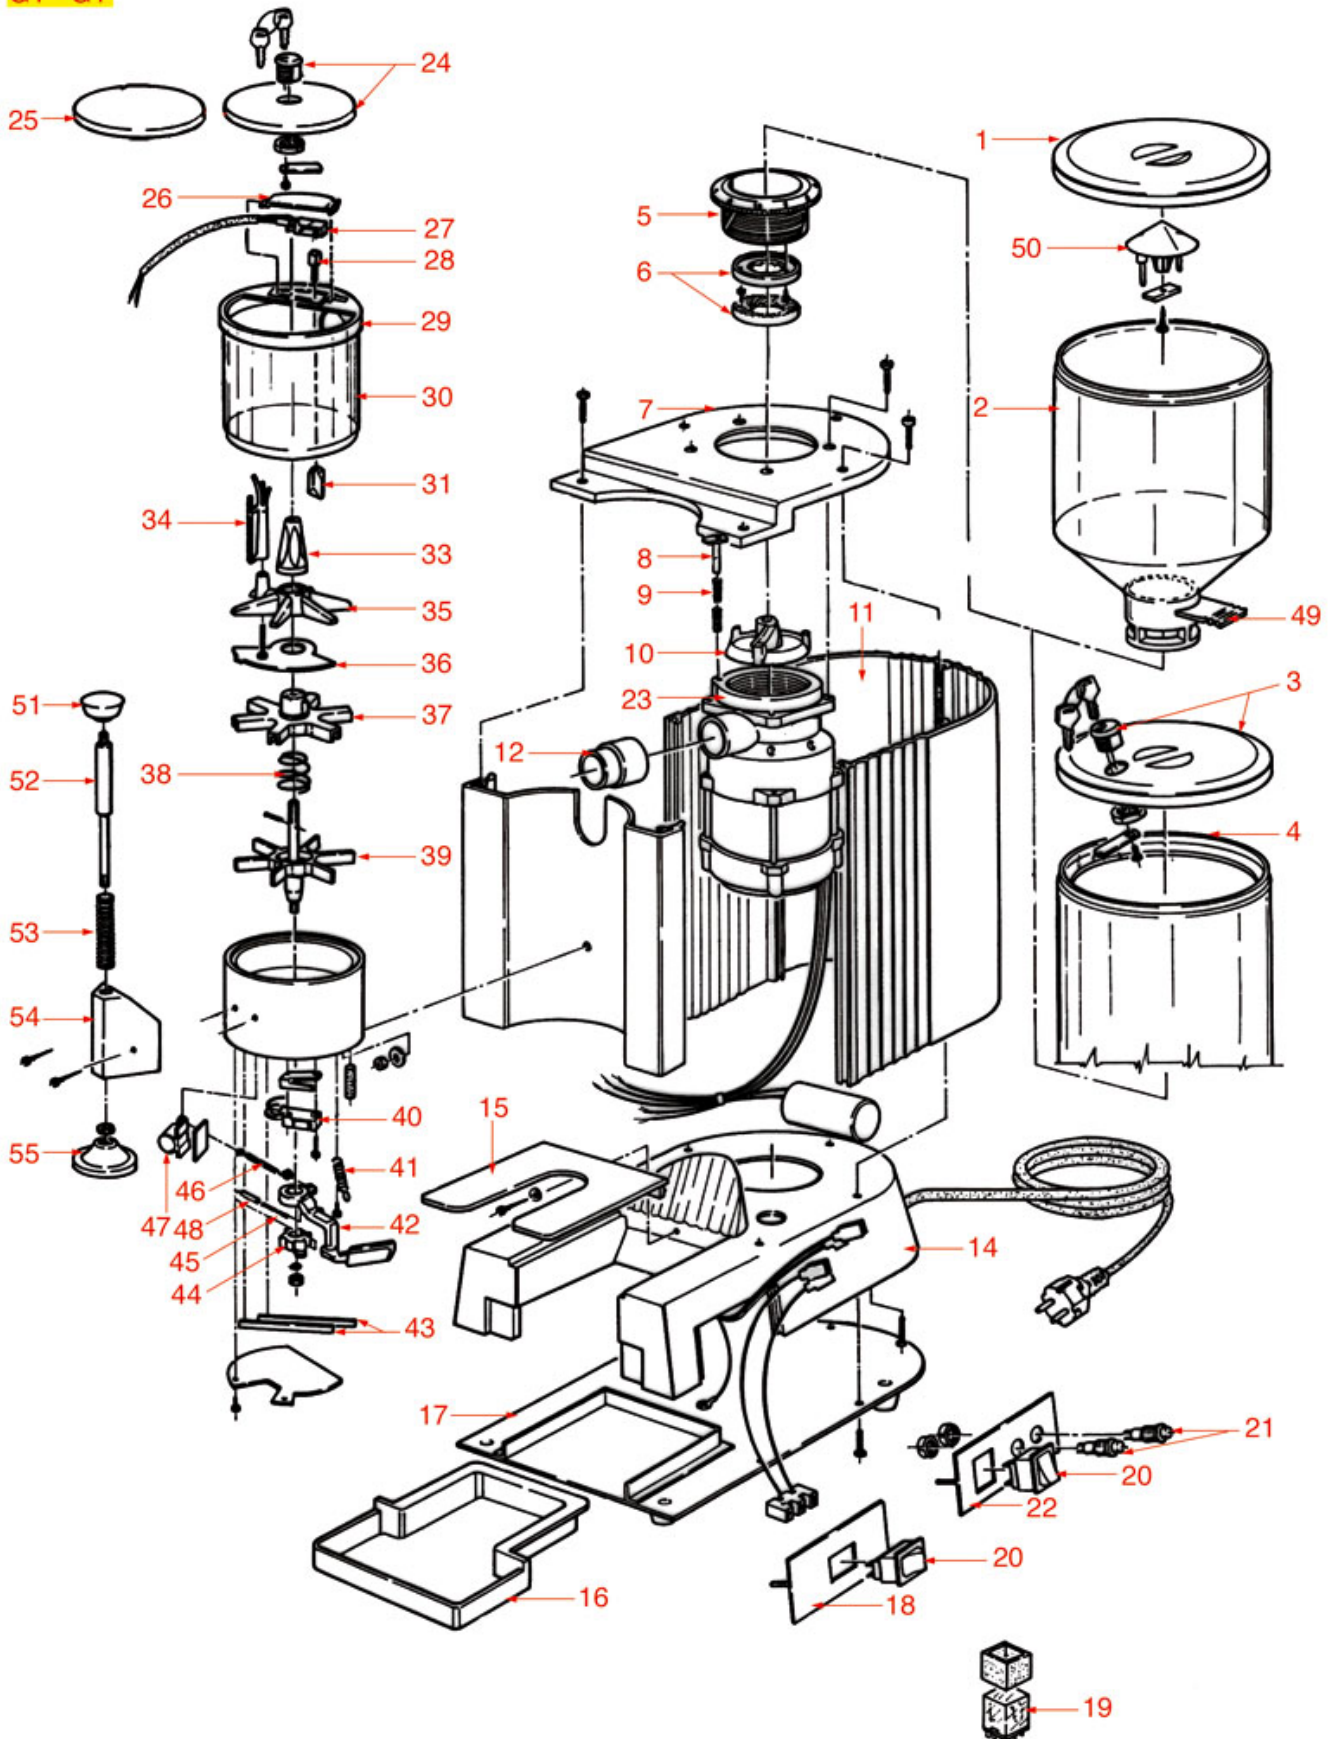

Suitable universal spare parts may not be included

GRINDER ASSEMBLY G1-GT

G1 - GT

CAMC01

Positions without LF code no.: upon request

CARIMALI

Position	LF code no.	Description
1	1252304	COFFEE HOPPER LID ø 185 mm
2	1080075	COFFEE HOPPER
6	1251114	GRINDING BURRS OBEL (PAIR) LEFT
8	1252438	LOCKING PIN
9	1250265	LOCKING PIN SPRING
10	1251113	GRINDING BURRS BOTTOM HOLDER
15	1162009	FILTER HOLDER FORK
16	1252277	COFFEE COLLECTION TRAY
19	1351508	RELAY 10A 230V
20	3319934	BIPOLAR SWITCH ORANGE 16A 250V
21	9014062	RED SINGLE-POLE PUSH-BUTTON 0.7A 250V
21	9014063	GREEN SINGLE-POLE PUSH-BUTTON 0.7A 250V
24	1252284	DOSER LID WITH KEY
25	1252283	DOSER LID
27	1240802	MICROSWITCH 6A 250V
33	1252280	DOSE ADJUSTMENT KNOB
34	1250266	DOSER SCRAPER
35	1343939	TOP STAR
36	1252282	DOSER SHEET
37	1343940	MIDDLE STAR
38	1250260	STAR SPRING
39	1343941	BOTTOM STAR
40	1240802	MICROSWITCH 6A 250V
41	1250263	DOSER LEVER RETURN SPRING
42	1252291	DOSER LEVER
43	1250174	SHEET SPRING 89 mm
44	1252437	6-TEETH PAWL
45	1250267	PEG SPRING
46	1250261	STROKE COUNTER SPRING
47	1252278	COUNTER FOR COFFEE GRINDER
48	1252436	PIN FOR DOSER LEVER SPRING
49	1080074	COFFEE CONTAINER CLOSING SHEET
50	1252379	COFFEE HOPPER INNER PROTECTION
52	1324206	COFFEE TAMPER PIN
53	1250264	ROD SPRING