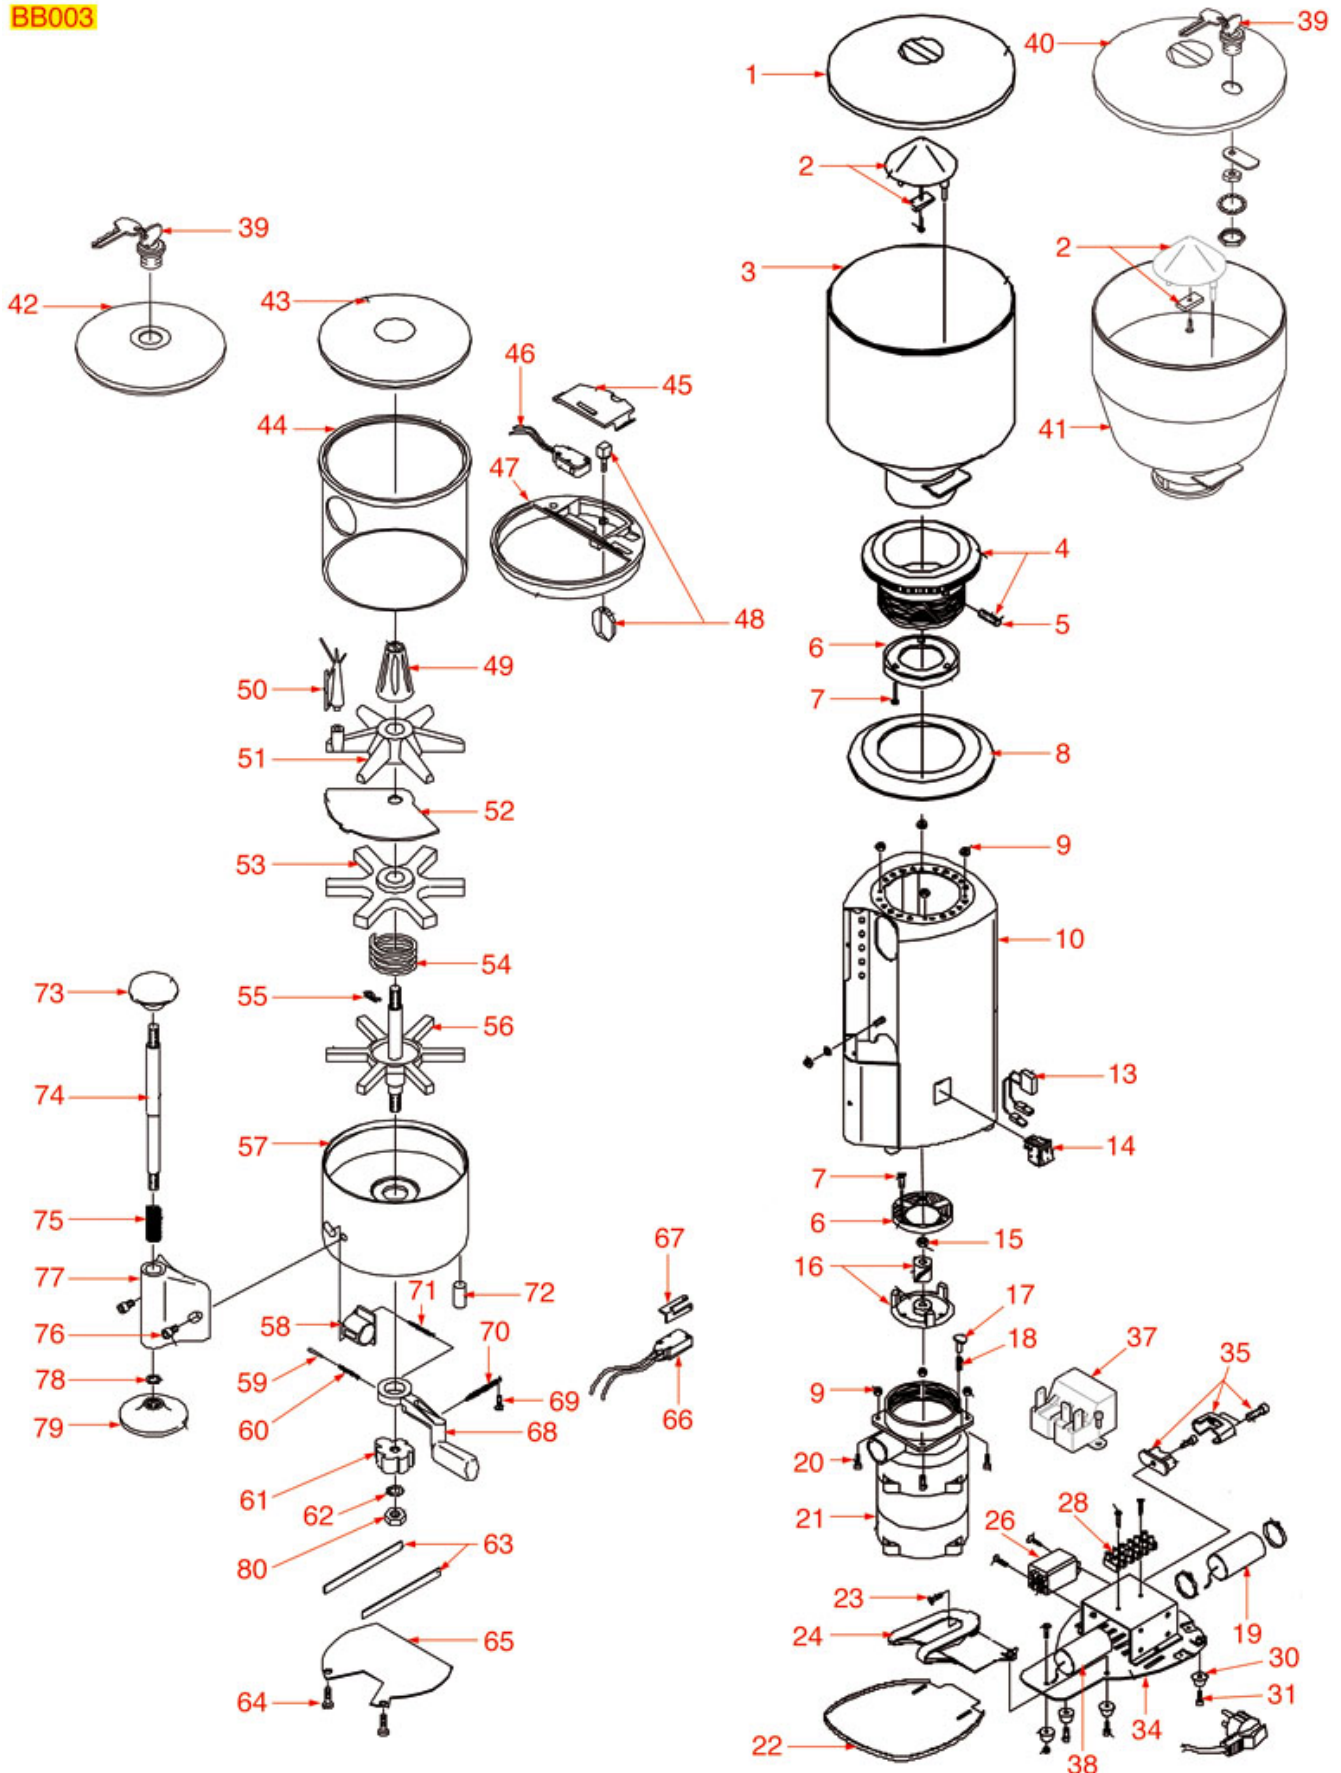

GRINDER ASSEMBLY BB003

BB003

BEMC05

Positions without LF code no.: upon request

BEZZERA

Position	LF code no.	Description
1	1252304	COFFEE HOPPER LID ø 185 mm
2	1252379	COFFEE HOPPER INNER PROTECTION
3	1080075	COFFEE HOPPER
4	1252285	GRINDING BURRS TOP HOLDER W/RING NUT
6	1251061	GRINDING BURRS OBEL-CARIMALI (PAIR) LEFT
6	1251702	GRINDING BURRS (PAIR) OBEL LH
7	1528001	COUNTERSUNK FLAT HEAD SCREWS M4x10
8	1186695	SCREW COVER RING NUT ø 126 mm
14	3319934	BIPOLAR SWITCH ORANGE 16A 250V
15	3060069	HEXAGONAL NUT M8 MEDIUM
16	1251113	GRINDING BURRS BOTTOM HOLDER
17	1252281	LOCKING PIN
18	1250265	LOCKING PIN SPRING
19	3068010	CAPACITOR DUCATI ENERGIA 6,3µF
26	1351508	RELAY 10A 230V
30	1313106	RUBBER FOOT
31	1528001	COUNTERSUNK FLAT HEAD SCREWS M4x10
39	1388501	COVER LOCK
43	1252283	DOSER LID
44	1090019	DOSER CYLINDER ø 120x117 mm
46	1240802	MICROSWITCH 6A 250V
49	1252280	DOSE ADJUSTMENT KNOB
50	1250266	DOSER SCRAPER
51	1343939	TOP STAR
52	1252282	DOSER SHEET
53	1343940	MIDDLE STAR
54	1250260	STAR SPRING
56	1343941	BOTTOM STAR
58	1252278	COUNTER FOR COFFEE GRINDER
59	1252436	PIN FOR DOSER LEVER SPRING
60	1250267	PEG SPRING
61	1252437	6-TEETH PAWL
63	1250174	SHEET SPRING 89 mm
66	1240802	MICROSWITCH 6A 250V
68	1252291	DOSER LEVER
69	1528630	HEXAGON HEAD SCREW M5x10
70	1250263	DOSER LEVER RETURN SPRING
71	1250261	STROKE COUNTER SPRING
74	1324206	COFFEE TAMPER PIN
75	1250264	ROD SPRING
76	1528630	HEXAGON HEAD SCREW M5x10