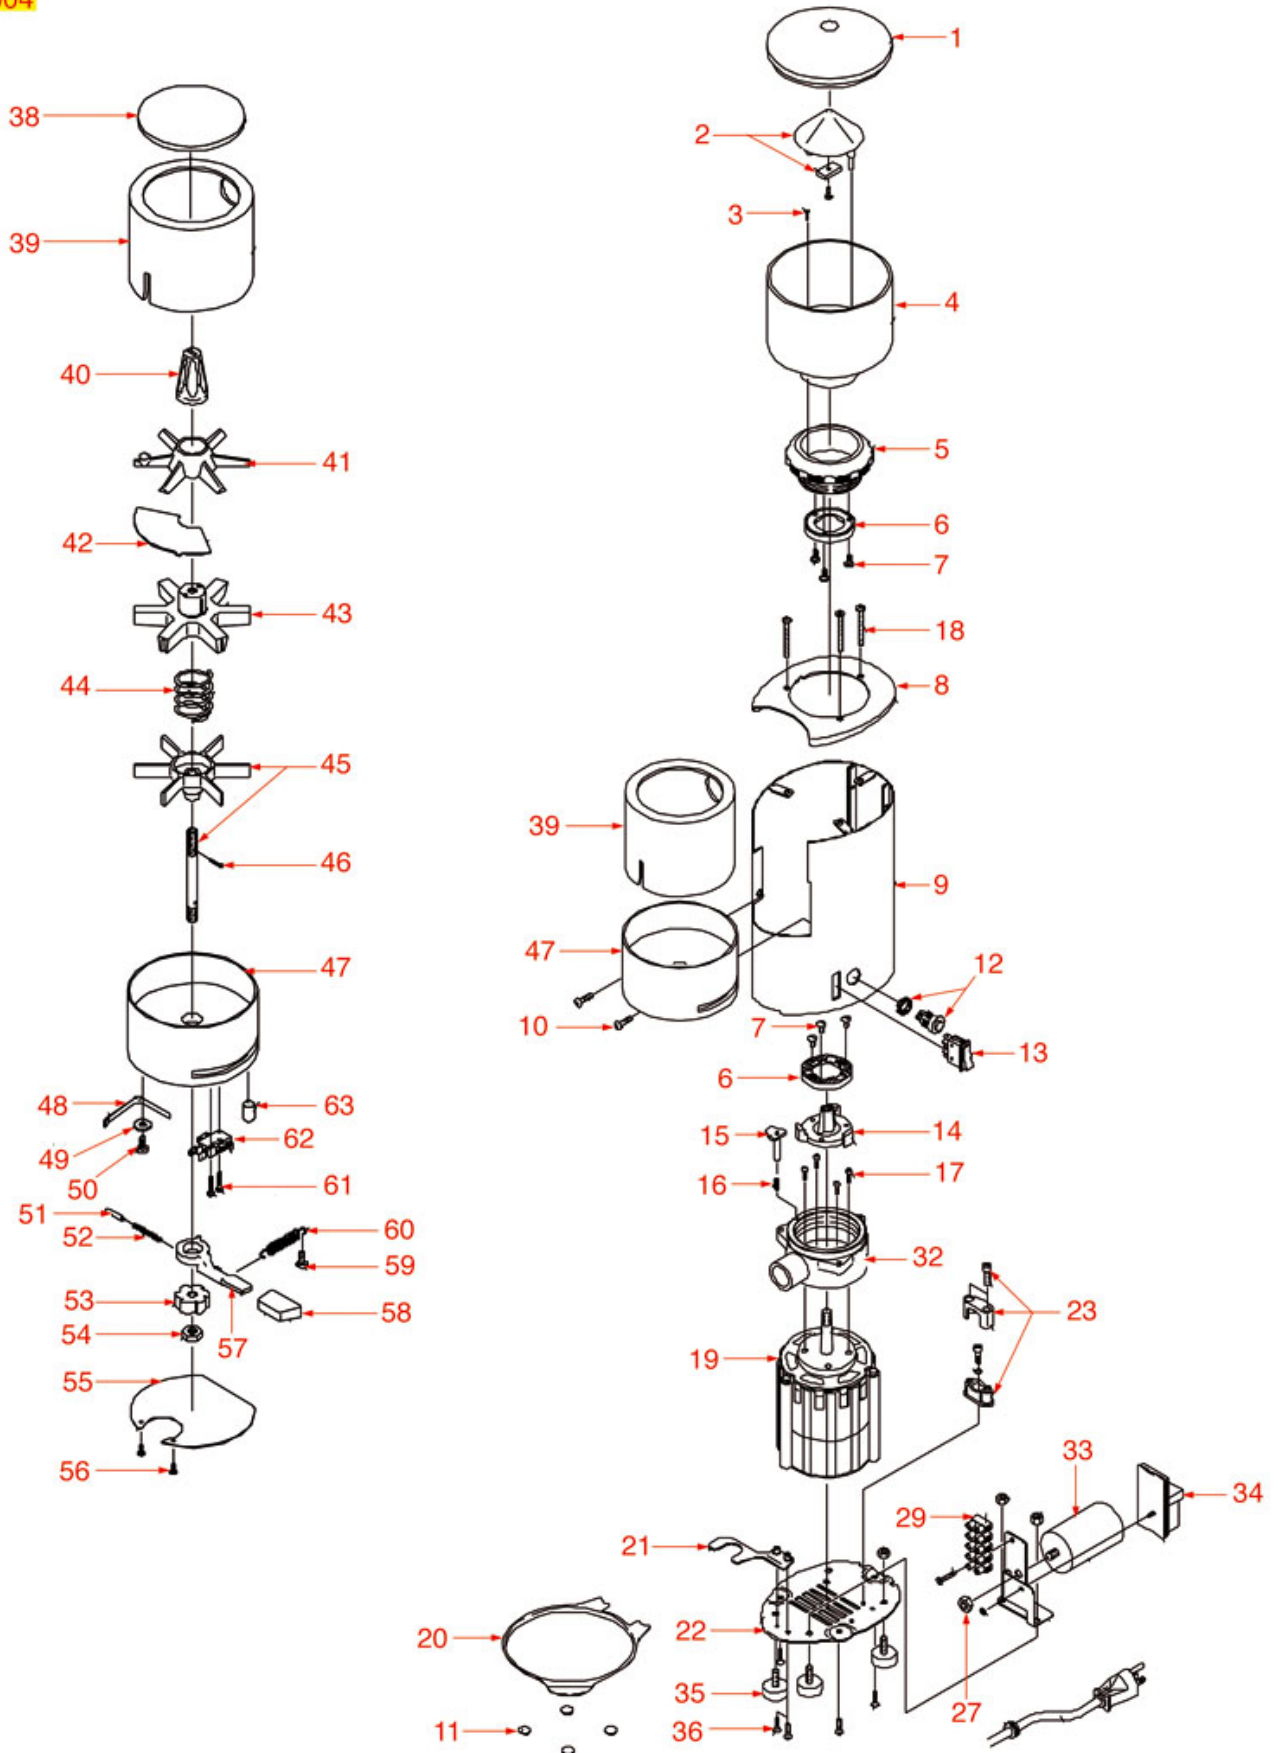

GRINDER ASSEMBLY BB004

BB004

BEMC04

Positions without LF code no.: upon request

BEZZERA

Position	LF code no.	Description
1	1252301	COFFEE HOPPER LID
2	1252379	COFFEE HOPPER INNER PROTECTION
4	1080938	COFFEE HOPPER 250 gr
6	1251062	GRINDING BURRS OBEL (PAIR) LEFT
7	3528291	CROSS HEAD FLUSH SCREW M4x8
14	1251063	GRINDING BURRS BOTTOM HOLDER
15	1324941	LOCKING PIN
27	3060069	HEXAGONAL NUT M8 MEDIUM
33	3068010	CAPACITOR DUCATI ENERGIA 6,3µF
38	1252279	DOSER LID
40	1252280	DOSE ADJUSTMENT KNOB
44	1250260	STAR SPRING
48	1250175	SHEET SPRING
50	1528630	HEXAGON HEAD SCREW M5x10
54	3060069	HEXAGONAL NUT M8 MEDIUM
60	1250263	DOSER LEVER RETURN SPRING