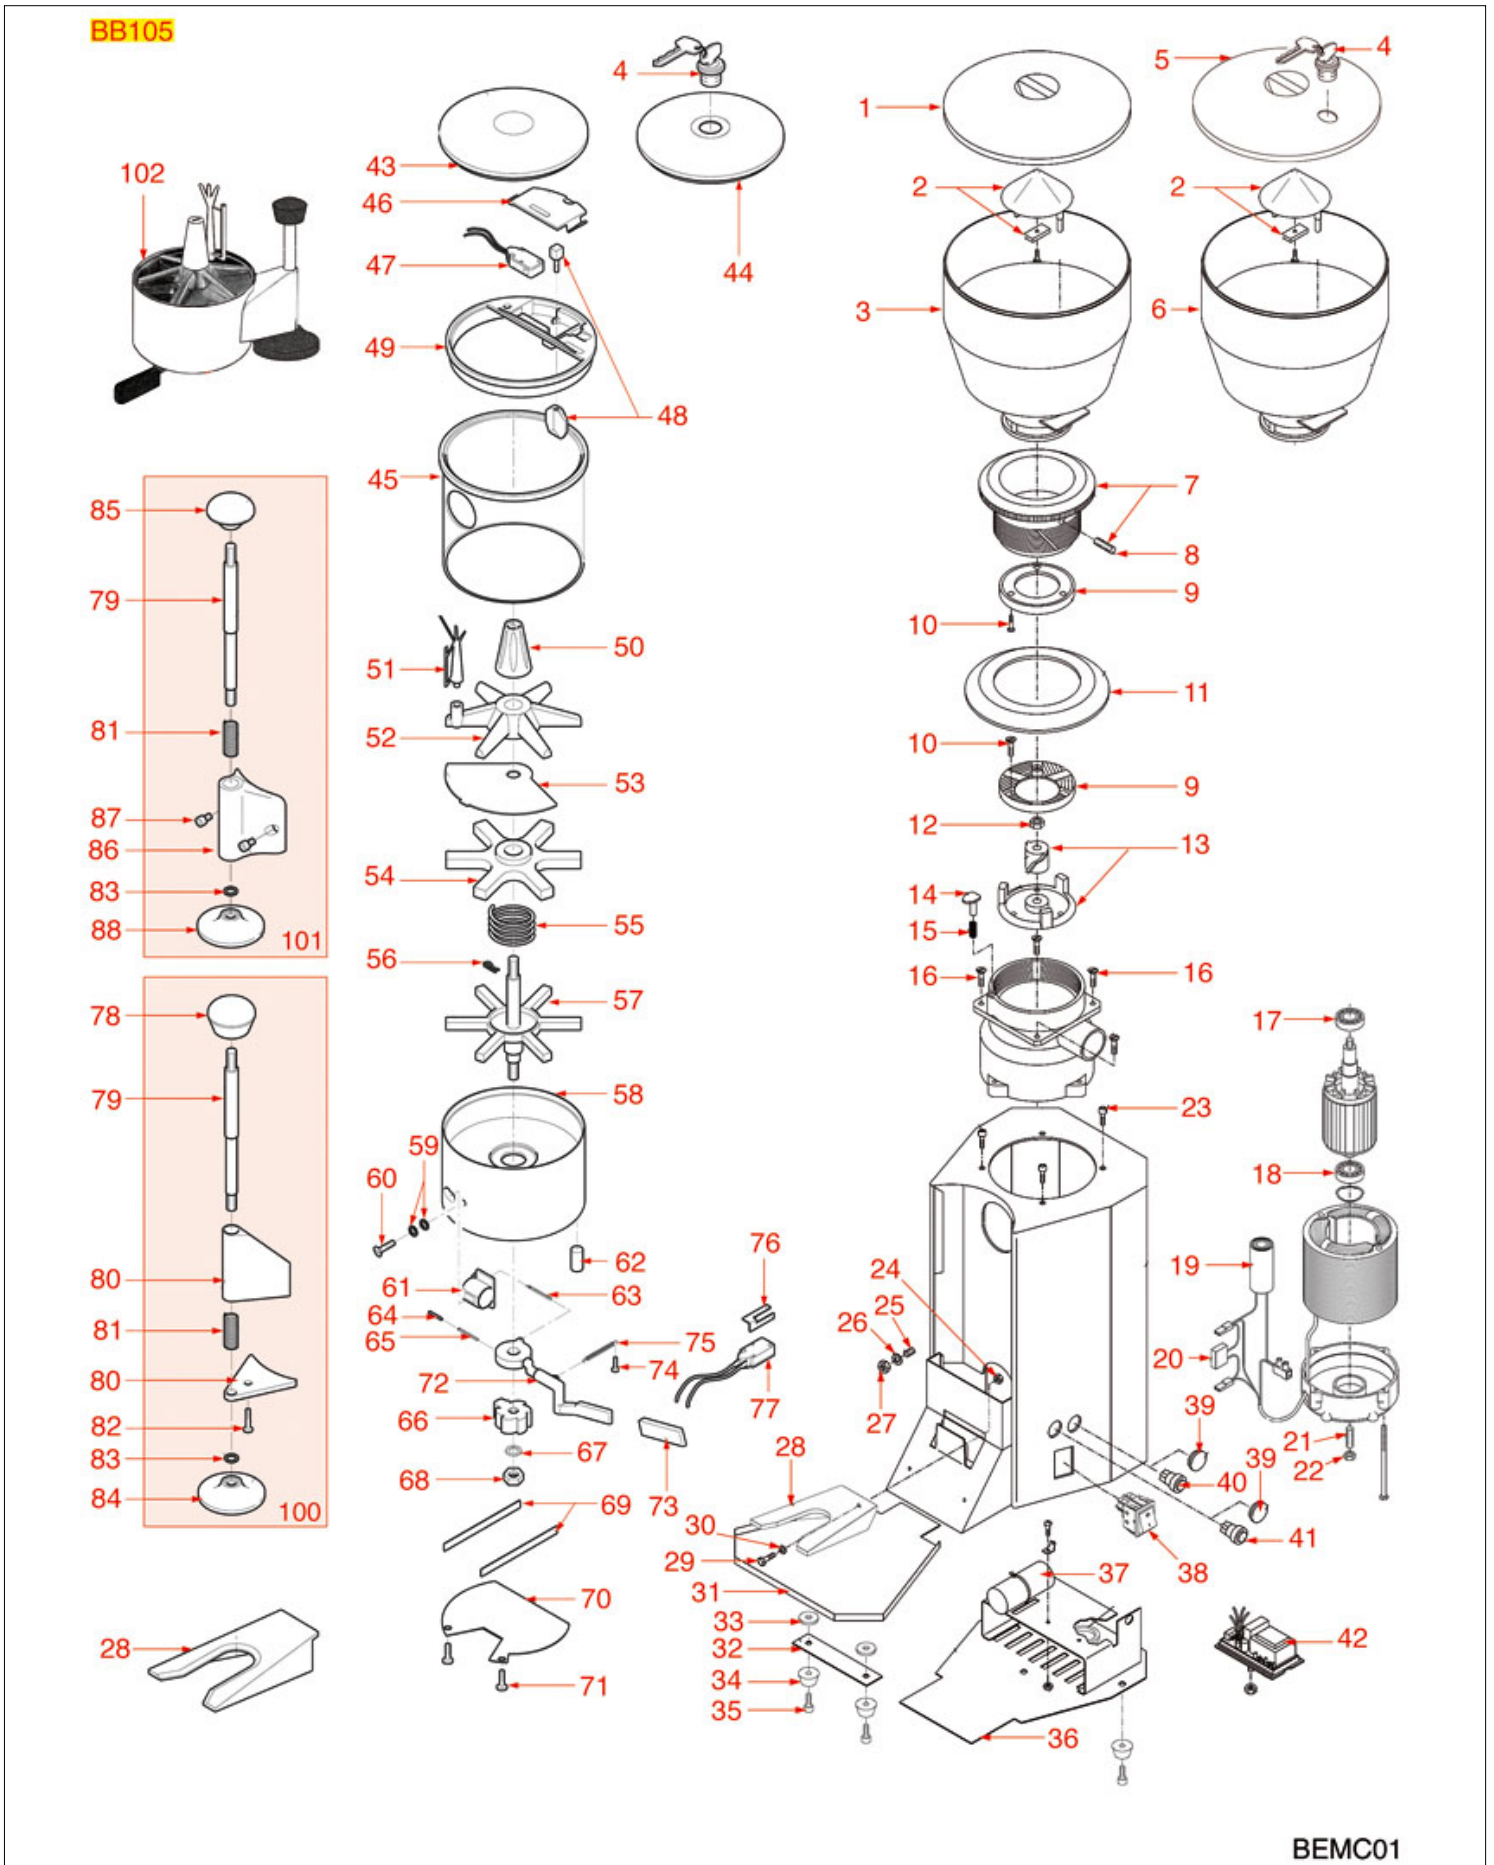

Suitable universal spare parts may not be included

GRINDER ASSEMBLY BB105

BEZZERA

Position	LF code no.	Description
1	1252304	COFFEE HOPPER LID ø 185 mm
2	1252379	COFFEE HOPPER INNER PROTECTION
3	1080075	COFFEE HOPPER
4	1388501	COVER LOCK
7	1252285	GRINDING BURRS TOP HOLDER W/RING NUT
9	1251061	GRINDING BURRS OBEL-CARIMALI (PAIR) LEFT
9	1251702	GRINDING BURRS (PAIR) OBEL LH
10	1528001	COUNTERSUNK FLAT HEAD SCREWS M4x10
11	1186695	SCREW COVER RING NUT ø 126 mm
12	3060069	HEXAGONAL NUT M8 MEDIUM
13	1251113	GRINDING BURRS BOTTOM HOLDER
14	1252281	LOCKING PIN
15	1250265	LOCKING PIN SPRING
16	1528023	COUNTERSUNK FLAT HEAD SCREWS M5x16
19	3068019	CAPACITOR DUCATI ENERGIA 12,5µF
22	3060054	HEXAGONAL NUT M10 MEDIUM
23	1528023	COUNTERSUNK FLAT HEAD SCREWS M5x16
28	1252286	FILTER HOLDER FORK
34	1313106	RUBBER FOOT
35	1528001	COUNTERSUNK FLAT HEAD SCREWS M4x10
38	3319934	BIPOLEAR SWITCH ORANGE 16A 250V
43	1252283	DOSER LID
45	1090019	DOSER CYLINDER ø 120x117 mm
47	1240802	MICROSWITCH 6A 250V
50	1252280	DOSE ADJUSTMENT KNOB
51	1250266	DOSER SCRAPER
52	1343939	TOP STAR
53	1252282	DOSER SHEET
54	1343940	MIDDLE STAR
55	1250260	STAR SPRING
57	1343941	BOTTOM STAR
60	1528630	HEXAGON HEAD SCREW M5x10
61	1252278	COUNTER FOR COFFEE GRINDER
63	1250261	STROKE COUNTER SPRING
64	1252436	PIN FOR DOSER LEVER SPRING
65	1250267	PEG SPRING
66	1252437	6-TEETH PAWL
69	1250174	SHEET SPRING 89 mm
72	1252291	DOSER LEVER
73	1252292	LEVER COVER
74	1528630	HEXAGON HEAD SCREW M5x10
75	1250263	DOSER LEVER RETURN SPRING
79	1324206	COFFEE TAMPER PIN
81	1250264	ROD SPRING
87	1528630	HEXAGON HEAD SCREW M5x10
100	1385506	COFFEE TAMPER COMPLETE
101	1385507	COFFEE TAMPER COMPLETE
102	1090512	COMPLETE DISPENSER