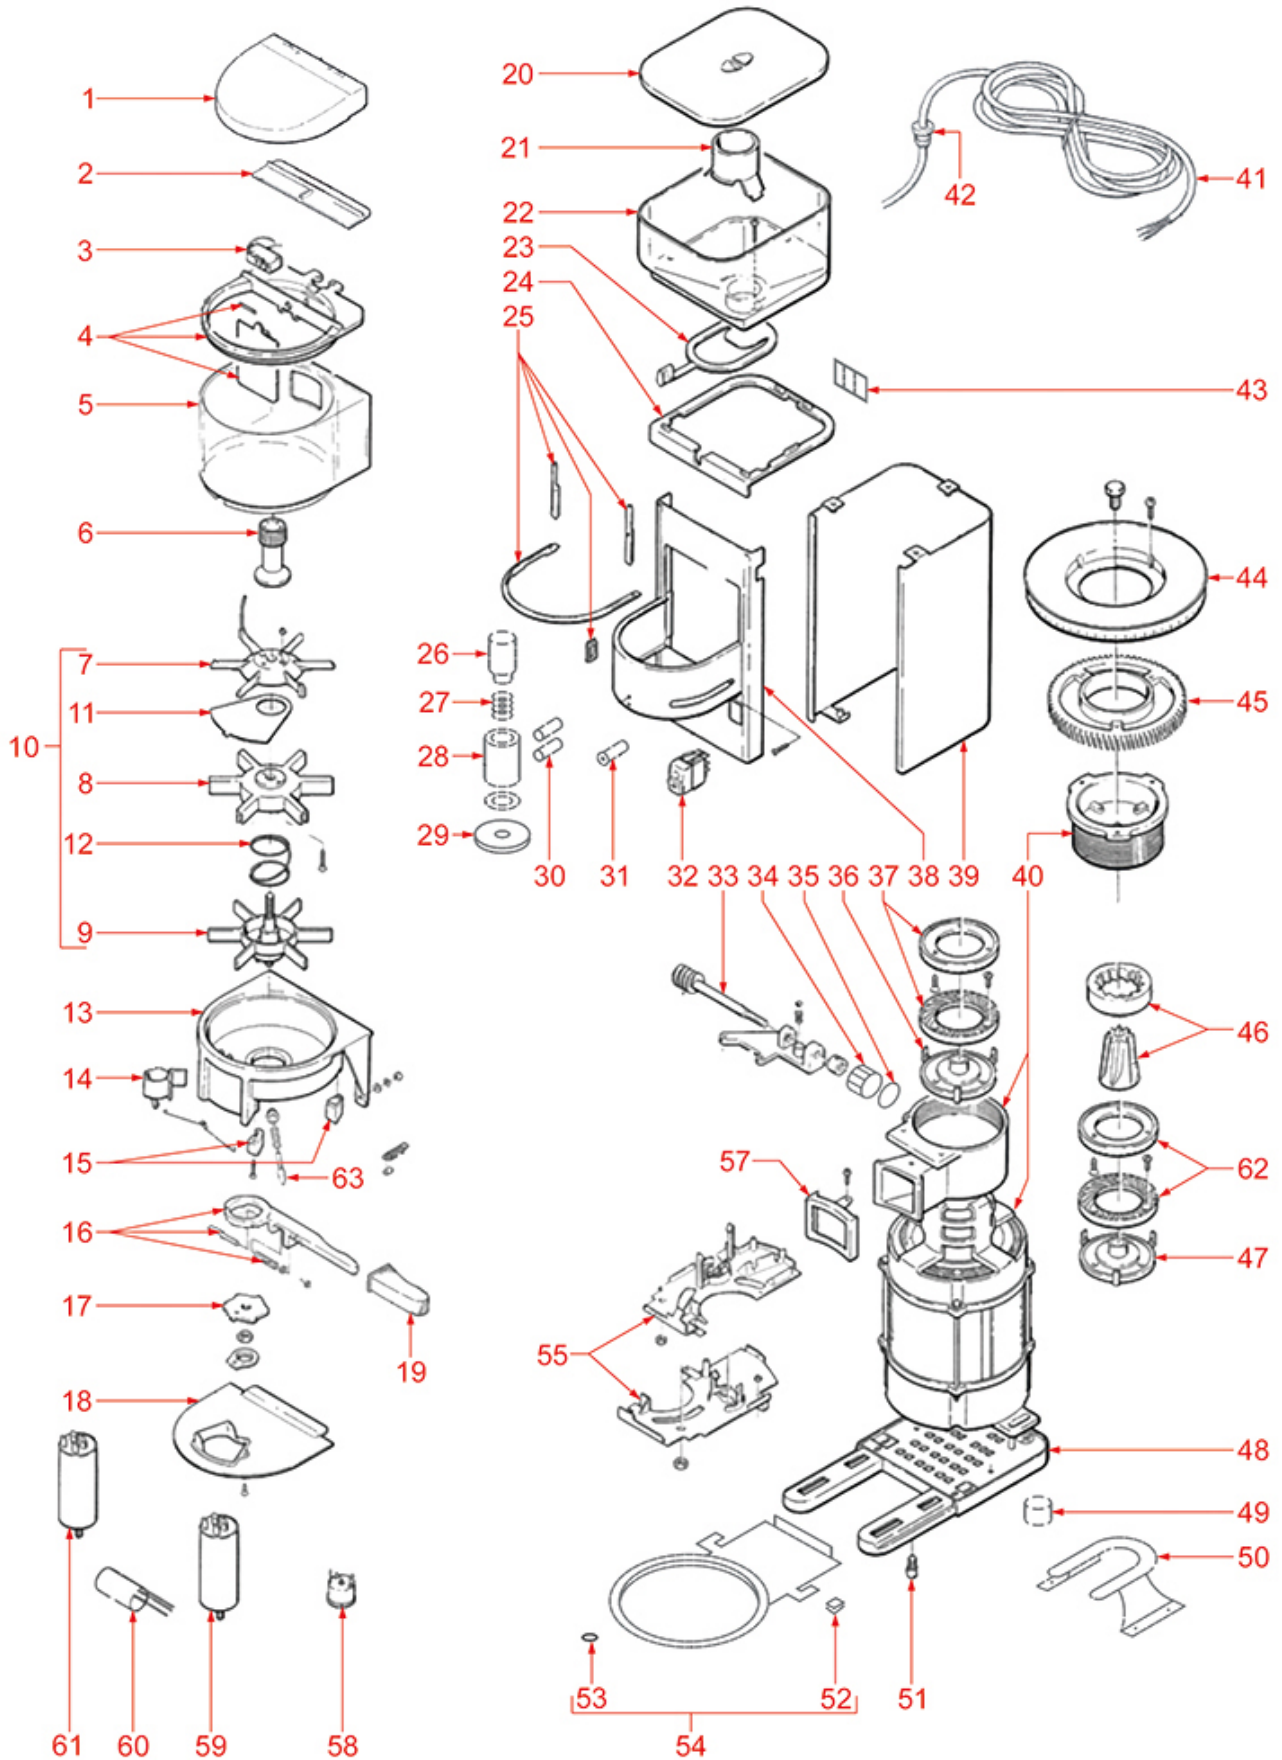

GRINDER ASSEMBLY BB012

BB012

Positions without LF code no.: upon request

BEZZERA

Position	LF code no.	Description
2	1252258	LID WITH POINTER
3	1240283	MICROSWITCH CROUZET EF83161.3
4	1252331	SUPPORT FOR MICROSWITCH
5	1252105	DOSER CYLINDER
6	1241070	DOSE ADJUSTMENT KNOB
7	1343025	TOP STAR
8	1343015	DOSE ADJUSTMENT STAR
9	1343016	DOSE CONVEYING STAR
10	1343024	STAR ASSEMBLY
11	1252196	DOSER SHEET
12	1250091	DISPENSER STAR SPRING
14	1252308	COUNTER FOR COFFEE GRINDER
16	1252343	DOSER LEVER
17	1252364	PAWL COFFEE GRINDER/DOSER
18	1252109	DISPENSER LOWER LID
19	1252108	DOSER LEVER KNOB
23	1252195	COFFEE HOPPER CLOSING SHEET
32	3319012	BIPOLAR SWITCH GREEN 16A 250V
36	1251029	GRINDING BURRS TURNING HOLDER
37	1251032	GRINDING BURRS CIMBALI (PAIR) RIGHT
45	1252345	ADJUSTMENT RING NUT
57	1186614	GASKET FOR COFFEE OUTLET OPENING
62	1251047	GRINDING BURRS PAIR CIMBALI RH
63	1252107	STROKE COUNTER SHAFT