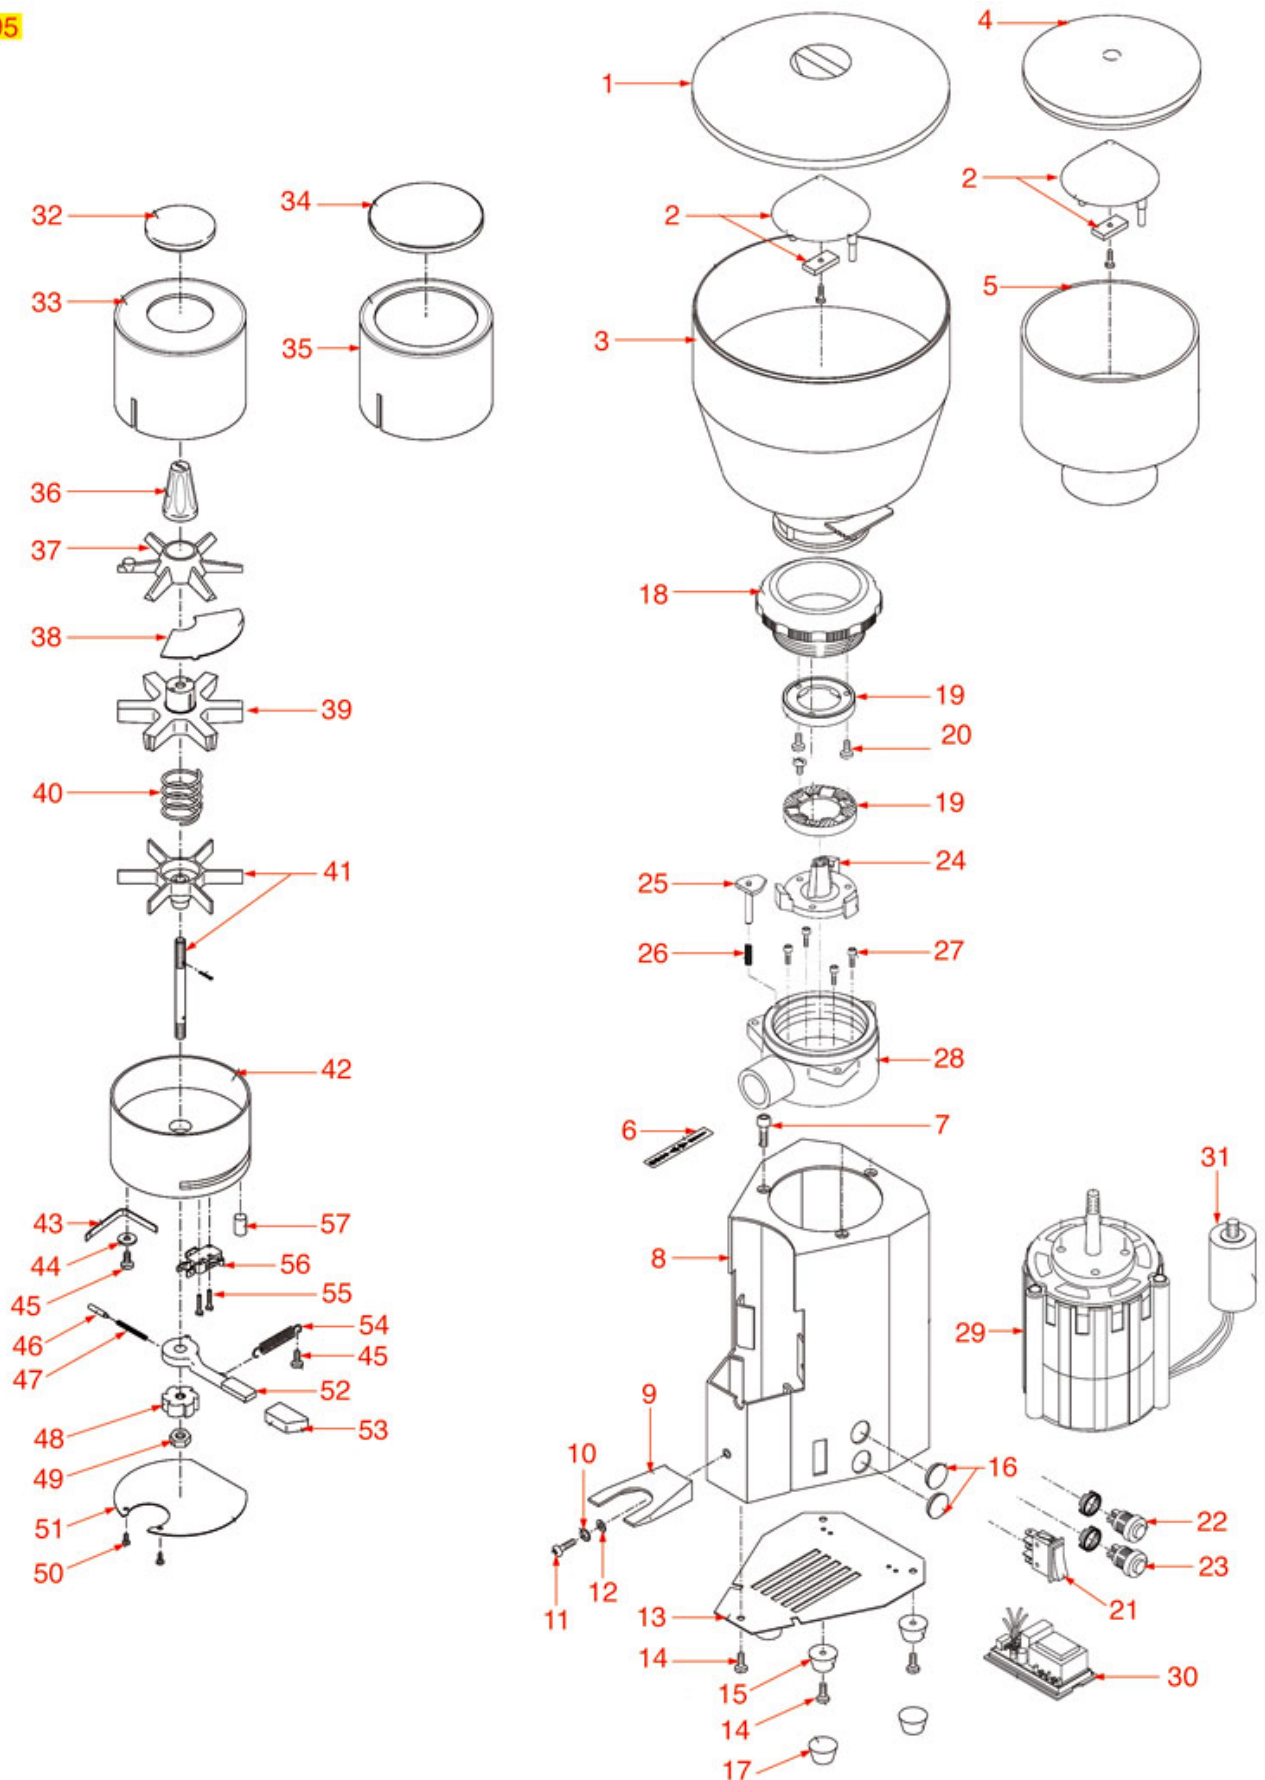

GRINDER ASSEMBLY BB95

BB95

BEMC02

BEZZERA

Position	LF code no.	Description
1	1252304	COFFEE HOPPER LID ø 185 mm
2	1252295	COFFEE HOPPER INNER PROTECTION
2	1252379	COFFEE HOPPER INNER PROTECTION
4	1252301	COFFEE HOPPER LID
5	1080938	COFFEE HOPPER 250 gr
7	1528023	COUNTERSUNK FLAT HEAD SCREWS M5x16
9	1252299	FILTER HOLDER FORK
14	1528001	COUNTERSUNK FLAT HEAD SCREWS M4x10
15	1313106	RUBBER FOOT
19	1251062	GRINDING BURRS OBEL (PAIR) LEFT
20	3528291	CROSS HEAD FLUSH SCREW M4x8
24	1251063	GRINDING BURRS BOTTOM HOLDER
25	1324941	LOCKING PIN
31	3068010	CAPACITOR DUCATI ENERGIA 6,3µF
32	1090020	DOSER LID ø 58 mm
34	1252279	DOSER LID
35	1252276	DOSER CYLINDER
36	1252280	DOSE ADJUSTMENT KNOB
40	1250260	STAR SPRING
43	1250175	SHEET SPRING
45	1528630	HEXAGON HEAD SCREW M5x10
48	1252303	PAWL GEAR 6 TEETH
49	3060069	HEXAGONAL NUT M8 MEDIUM
53	1252297	LEVER COVER
54	1250263	DOSER LEVER RETURN SPRING