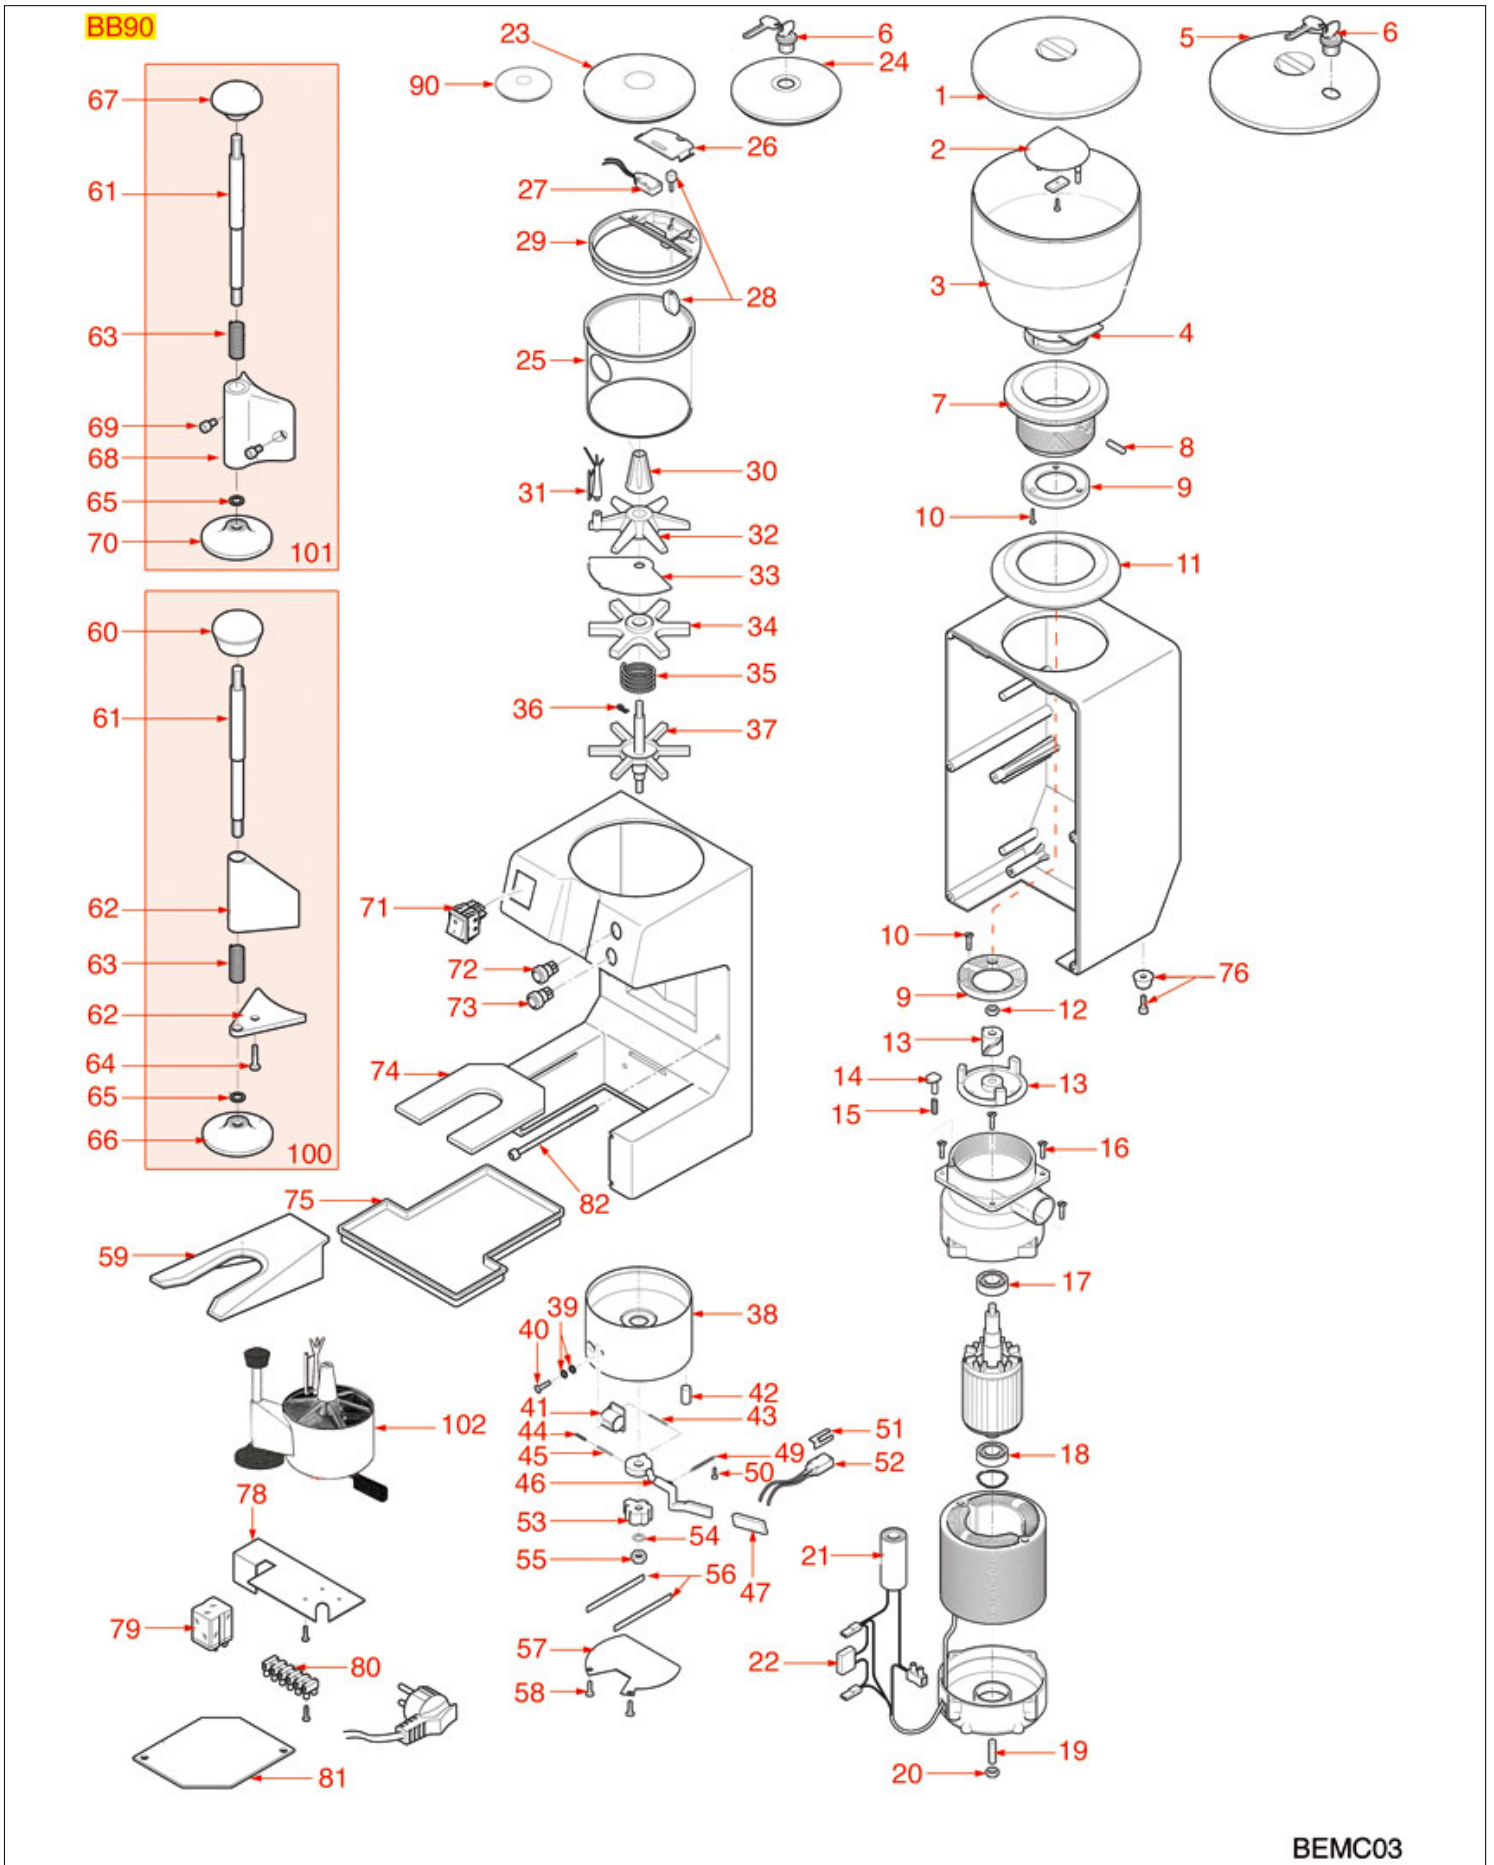

GRINDER ASSEMBLY BB90

BEZZERA

Position	LF code no.	Description
1	1252304	COFFEE HOPPER LID ø 185 mm
2	1252295	COFFEE HOPPER INNER PROTECTION
2	1252379	COFFEE HOPPER INNER PROTECTION
3	1080075	COFFEE HOPPER
6	1388501	COVER LOCK
7	1252285	GRINDING BURRS TOP HOLDER W/RING NUT
9	1251061	GRINDING BURRS OBEL-CARIMALI (PAIR) LEFT
9	1251702	GRINDING BURRS (PAIR) OBEL LH
10	1528001	COUNTERSUNK FLAT HEAD SCREWS M4x10
11	1186695	SCREW COVER RING NUT ø 126 mm
13	1251113	GRINDING BURRS BOTTOM HOLDER
14	1252281	LOCKING PIN
15	1250265	LOCKING PIN SPRING
16	1528023	COUNTERSUNK FLAT HEAD SCREWS M5x16
21	3068019	CAPACITOR DUCATI ENERGIA 12,5µF
23	1252283	DOSER LID
24	1252284	DOSER LID WITH KEY
25	1090019	DOSER CYLINDER ø 120x117 mm
27	1240802	MICROSWITCH 6A 250V
30	1252280	DOSE ADJUSTMENT KNOB
31	1250266	DOSER SCRAPER
32	1343939	TOP STAR
33	1252282	DOSER SHEET
34	1343940	MIDDLE STAR
35	1250260	STAR SPRING
37	1343941	BOTTOM STAR
40	1528630	HEXAGON HEAD SCREW M5x10
41	1252278	COUNTER FOR COFFEE GRINDER
43	1250261	STROKE COUNTER SPRING
44	1252436	PIN FOR DOSER LEVER SPRING
45	1250267	PEG SPRING
46	1252291	DOSER LEVER
47	1252292	LEVER COVER
49	1250263	DOSER LEVER RETURN SPRING
50	1528630	HEXAGON HEAD SCREW M5x10
52	1240802	MICROSWITCH 6A 250V
53	1252437	6-TEETH PAWL
56	1250174	SHEET SPRING 89 mm
58	1528630	HEXAGON HEAD SCREW M5x10
59	1252286	FILTER HOLDER FORK
61	1324206	COFFEE TAMPER PIN
63	1250264	ROD SPRING
69	1528630	HEXAGON HEAD SCREW M5x10
71	3319934	BIPOLAR SWITCH ORANGE 16A 250V
72	9014063	GREEN SINGLE-POLE PUSH-BUTTON 0.7A 250V
73	9014062	RED SINGLE-POLE PUSH-BUTTON 0.7A 250V
74	1252004	FILTER HOLDER FORK
75	1252277	COFFEE COLLECTION TRAY
76	1313106	RUBBER FOOT
77	1528001	COUNTERSUNK FLAT HEAD SCREWS M4x10
79	1351508	RELAY 10A 230V
100	1385506	COFFEE TAMPER COMPLETE
101	1385507	COFFEE TAMPER COMPLETE
102	1090512	COMPLETE DISPENSER