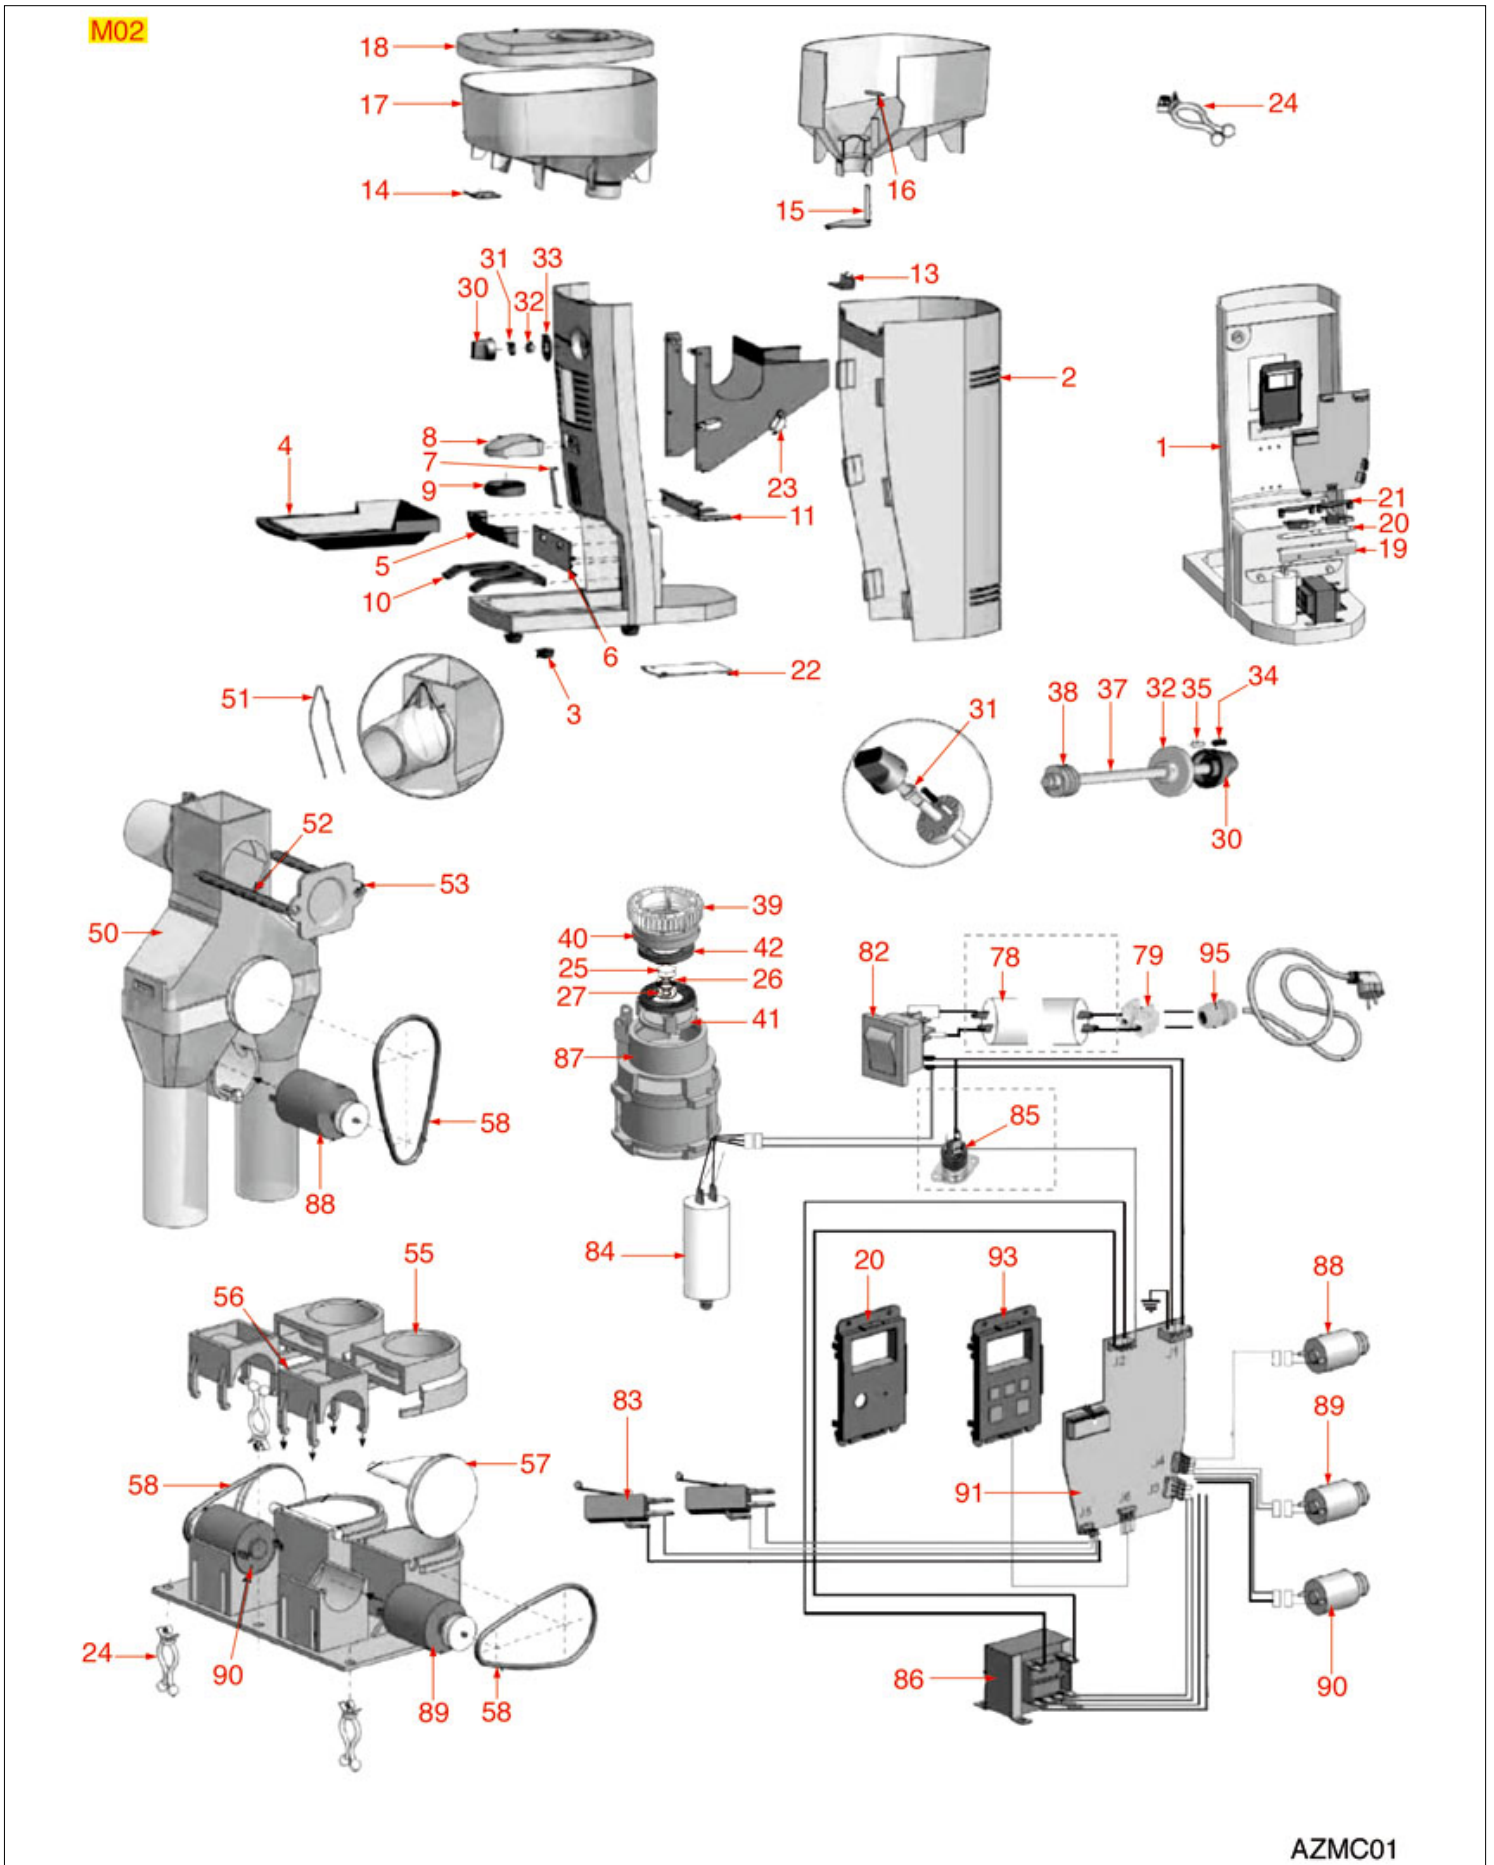

Suitable universal spare parts may not be included

COFFEE GRINDER M02

AZKOYEN

Position	LF code no.	Description
4	1260003	COFFEE COLLECTING TRAY
17	1080092	COFFEE HOPPER
18	1080093	COFFEE HOPPER LID
41	1251130	GRINDING BURRS BOTTOM HOLDER
42	1251129	GRINDING BURRS PAIR AZKOYEN-DITTING LH
58	3186245	O-RING 03200 EPDM
82	3319012	BIPOLAR SWITCH GREEN 16A 250V
83	3240241	MICROSWITCH OMRON V-166-1C5