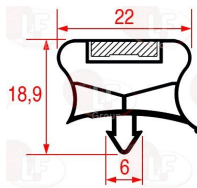

4089841 SNAP-IN GASKET 1840x870 mm
AOC202-BC100-BCF100-EABC100-EABF100-EBF100-BC180-BCF180-BC120-BCF120

ZANUSSI 0547750500
ZANUSSI 7VIL547750500

ZANUSSI 089841

ZANUSSI 14308

4089689 SNAP-IN GASKET 516x490 mm
for REFRIGATED CUPBOARD CZ752