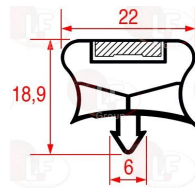

ZANUSSI 0543749900
ZANUSSI 0780083377
ZANUSSI 50083377007

ZANUSSI 0543749901
ZANUSSI 083377
ZANUSSI 554083377

ZANUSSI 0543749902
ZANUSSI 14359
ZANUSSI 71083377