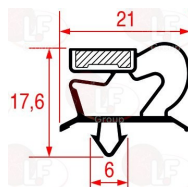

SAGI 37Q4490

Suitable for:

**3186627 SNAP-IN GASKET 690x440 mm**  
for Blast chiller (SAGI) AM1L

SAGI 37Q3810

Suitable for:

**3186622 SNAP-IN GASKET 835x690 mm**  
for Blast chiller (SAGI) AM2L

SAGI 37Q3800