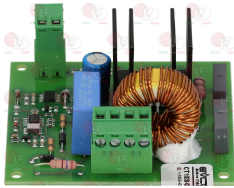

Electronic boards

5025765 CUT PHASE SPEED REG. EVCO CT1ES0030000
230V 50/60Hz 4W
controlable charge 230V (min 30W - max 650W)
load control 0-10 VCC modulated
dimensions 80x75 mm