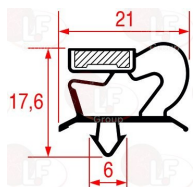

Suitable for:

3186627 SNAP-IN GASKET 690x440 mm
for Blast chiller (SAGI) AM1L