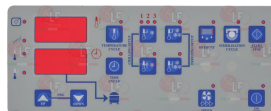

## Protection plates

**3319355 HORIZONTAL CONTROL PANEL ADHESIVE PLATE**

SAGI 37M7340

**7101875 MEMBRANE SILKSCREENED STICKER**  
for Blast chiller (SAGI) IM102S - IM51 IR51A

SAGI 3107080

**3319382 HORIZONTAL CONTROL PANEL ADHESIVE PLATE**