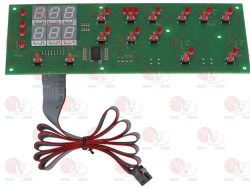

SAGI 32V6440

Suitable for:

**3068087 CAPACITOR ELECTRICAL 35 $\mu$ F**  
450V 50/60Hz -  $\varnothing$  45xh91 mm

SAGI 32V5980

Suitable for:

**3068079 CAPACITOR ELECTRICAL 8 $\mu$ F**  
450V 50/60Hz -  $\varnothing$  30xh71 mm

SAGI 32Z2490

**3068142 CAPACITOR 40 $\mu$ F**  
450V 50/60Hz -  $\varnothing$  45xh91 mm

SAGI 32V6540

## Electronic boards

**5025765 CUT PHASE SPEED REG. EVCO CT1ES0030000**  
230V 50/60Hz 4W  
controlable charge 230V (min 30W - max 650W)  
load control 0-10 VCC modulated  
dimensions 80x75 mm

SAGI 32V8100

SAGI 32V3060

**3390119 POWER CIRCUIT BOARD CT1SA0020100**  
for Blast chiller (SAGI) - Series IM  
for Blast chiller (SAGI) IM102S

SAGI 32V8030