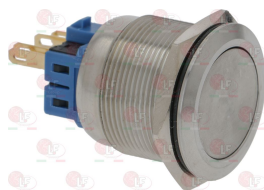

Switches

5063235 SWITCH 2-POLE SILVER
with OR
mounting hole $\varnothing$ 25 mm