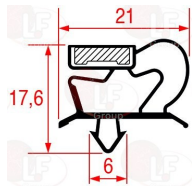

POLARIS BN14416600390

POLARIS 14416600390

3186655 SNAP-IN GASKET 715x535 mm