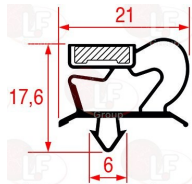

NORTECH 21500001

NORTECH 2503000000883