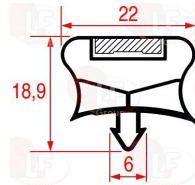

Suitable for:

Suitable for:

Gaskets for refrigerators

3186607 SNAP-IN GASKET 1520x715 mm

ELECTROLUX PROFESSIONAL Z08346 ELECTROLUX PROFESSIONAL 054375 1000
ELECTROLUX PROFESSIONAL 054375 1001 ELECTROLUX PROFESSIONAL 0780083
ELECTROLUX PROFESSIONAL 083461 ELECTROLUX PROFESSIONAL 11055 ELECTROLUX PROFESSIONAL 5540834
ELECTROLUX PROFESSIONAL 710834 61

4089841 SNAP-IN GASKET 1840x870 mm
AACP202-BC100-BCF100-EABC100-EABF100-EBF100-BC180-
BCF180-BC120-BCF120

ELECTROLUX PROFESSIONAL 089841

4089689 SNAP-IN GASKET 516x490 mm
for REFRIGERATED CUPBOARD CZ752

ELECTROLUX PROFESSIONAL 054773 5300 ELECTROLUX PROFESSIONAL 054774
ELECTROLUX PROFESSIONAL 054774 4201 ELECTROLUX PROFESSIONAL 083377
ELECTROLUX PROFESSIONAL 14169 ELECTROLUX PROFESSIONAL 7VIL54 7735300

3186710 SNAP-IN GASKET 682x423 mm

3186489 SNAP-IN GASKET 755x690 mm

ELECTROLUX PROFESSIONAL 083397

4088331 SNAP-IN GASKET 945x522 mm

ELECTROLUX PROFESSIONAL 088331

Hinges, catches and accessories

3053920 LONG PIN HINGE INTERTECNICA 28L
with square pin 7.5 mm

ELECTROLUX PROFESSIONAL 081653 ELECTROLUX PROFESSIONAL 082219

3053539 PIN

ELECTROLUX PROFESSIONAL 0A9124