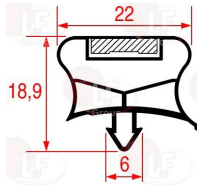

4089841 SNAP-IN GASKET 1840x870 mm
AACP202-BC100-BCF100-EABC100-EABF100-EBF100-BC180-
BCF180-BC120-BCF120

ELECTROLUX PROFESSIONAL 089841

4089689 SNAP-IN GASKET 516x490 mm
for REFRIGERATED CUPBOARD CZ752