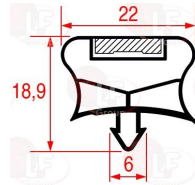

3186710 SNAP-IN GASKET 682x423 mm

3186489 SNAP-IN GASKET 755x690 mm

ELECTROLUX PROFESSIONAL 083397

4088331 SNAP-IN GASKET 945x522 mm

ELECTROLUX PROFESSIONAL 088331

Hinges, catches and accessories

3053920 LONG PIN HINGE INTERTECNICA 28L
with square pin 7.5 mm