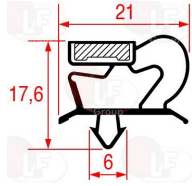

Suitable for:

Suitable for:

Gaskets for refrigerators

3186607 SNAP-IN GASKET 1520x715 mm

ELECTROLUX PROFESSIONAL Z08346 ELECTROLUX PROFESSIONAL 054375 1000
ELECTROLUX PROFESSIONAL 054375 1001 ELECTROLUX PROFESSIONAL 0780083
ELECTROLUX PROFESSIONAL 083461 ELECTROLUX PROFESSIONAL 11055 ELECTROLUX PROFESSIONAL 5540834
ELECTROLUX PROFESSIONAL 710834 61

4089841 SNAP-IN GASKET 1840x870 mm
AACP202-BC100-BCF100-EABC100-EABF100-EBF100-BC180-
BCF180-BC120-BCF120