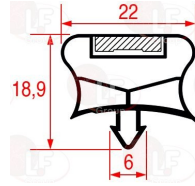

4089841 SNAP-IN GASKET 1840x870 mm
AACP202-BC100-BCF100-EABC100-EABF100-EBF100-BC180-
BCF180-BC120-BCF120

ELECTROLUX PROFESSIONAL 089841

4089689 SNAP-IN GASKET 516x490 mm
for REFRIGERATED CUPBOARD CZ752