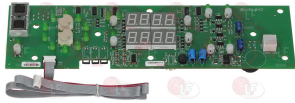

ELECTROLUX PROFESSIONAL 092700

3390305 DISPLAY CIRCUIT BOARD