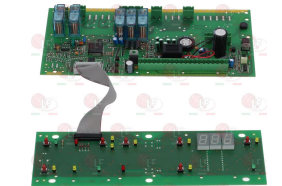

ELECTROLUX PROFESSIONAL 085925

3390306 MOTHERBOARD
160x120 mm