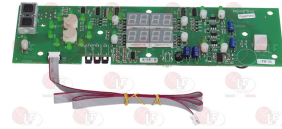

ELECTROLUX PROFESSIONAL 0KQ446

Electronic boards

4092700 DISPLAY BOARD 648R042
290x80 mm

ELECTROLUX PROFESSIONAL 092700

3390305 DISPLAY CIRCUIT BOARD

ELECTROLUX PROFESSIONAL 088591

3390112 ELECTRONIC CIRCUIT BOARD DISPLAY HACCP
for serial nr. up to 927