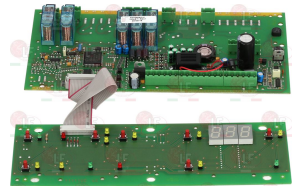

ELECTROLUX PROFESSIONAL 0KQ446

Electronic boards

4092700 DISPLAY BOARD 648R042
290x80 mm

ELECTROLUX PROFESSIONAL 092700

3390305 DISPLAY CIRCUIT BOARD

ELECTROLUX PROFESSIONAL 088591

3390112 ELECTRONIC CIRCUIT BOARD DISPLAY HACCP
for serial nr. up to 927