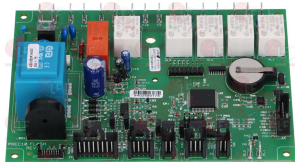

ELECTROLUX PROFESSIONAL 0TTD58 ELECTROLUX PROFESSIONAL 088344 ELECTROLUX PROFESSIONAL 088610
ELECTROLUX PROFESSIONAL 090018 ELECTROLUX PROFESSIONAL 093158 ELECTROLUX PROFESSIONAL 095194