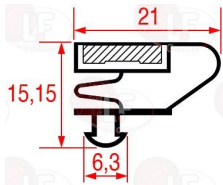

Gaskets for refrigerators

3186553 SNAP-IN GASKET 1172x716 mm
for Blast chiller (AFINOX) AMX15T