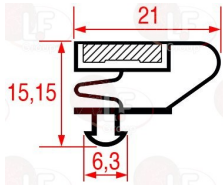

AFINOX 74702770

3186550 SNAP-IN GASKET 716x442 mm
for Blast chiller (AFINOX) AMX5T