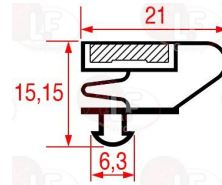

AFINOX 74702772

3186552 SNAP-IN GASKET 862x716 mm
for Blast chiller (AFINOX) AMX10T