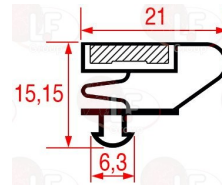

AFINOX 74702774

3186551 SNAP-IN GASKET 716x372 mm
for Blast chiller (AFINOX) AMX3T