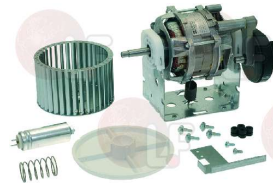

ZANUSSI 0G2428

3240011 MOTOR MODEL 3286C 240/415V
power supply 240/415V 50Hz
2/18 poles
with connectors
at 2800 revolutions 1.1KW 2.9/1.7A
at 290 revolutions 0.22 7.8/4.5A
shaft key 6x30 mm
for Washing machine (ZANUSSI)