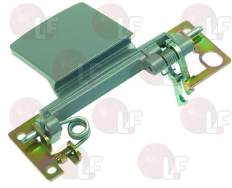

ZANUSSI 0W2043

3242438 HANDLE PIN
total length 92 mm

ZANUSSI 0W2214

Suitable for:

3242470 DOOR HANDLE
for ZANUSSI WASHING MACHINE WE55QSR
for Washing machine (ZANUSSI) WE55QSR

ZANUSSI 0W1349

ZANUSSI 0W2534

Suitable for:

3242436 HANDLE COVER

ZANUSSI 0W2688

3242435 HANDLE FIXING PLATE

ZANUSSI 0E2013

40E1250 DOOR HANDLE
for Dryer (WASCATOR) D200E/G - TT200E/G
for Dryer (ZANUSSI) D200E - TT200E

ZANUSSI 0E1250

4072000 HANDLE 81x60x44 mm
for Dryer (WASCATOR) TT210 - TT210HP - TT210R
TT210T
for Dryer (ZANUSSI) TT210 - TT210HP - TT210R
TT210T