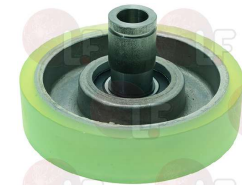

ZANUSSI 045724

40W0588 4 WHEELS BASKET WITH SUPPORT KIT
for Dryer (ZANUSSI) TT210