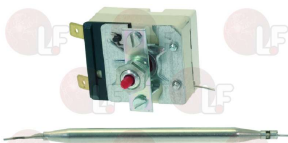

ZANUSSI 0E1372

40W2060 SOLENOID VALVE 230V 50/60Hz 4 WAYS 180°
inlet 3/4" - outlets \varnothing 13.5 mm
with 2 grey reduction gears
for Washing machine (ZANUSSI) W365H

ZANUSSI 0W2060

Thermostats

4072062 SINGLE-PHASE SAFETY THERMOSTAT 185°C
capillary 1750 mm
bulb \varnothing 6x100 mm.
for Dryer (ZANUSSI) TT210 - TT210HP - TT210R
TT210T