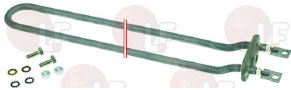

ZANUSSI 0E1699

3355019 HEATING ELEMENT 2400W 220V
immersed length 360x50 mm
flange external dimensions 66x30 mm
for Washing machine (ZANUSSI) K12 - PKE12