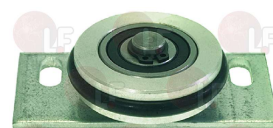

ZANUSSI 0W3544

4072045 BEARING FOR BASKET SUPPORT 48 mm
for Dryer (ZANUSSI) TT350