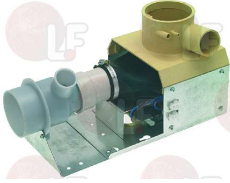

3120176 RUBBER RING \varnothing 95 mm

ZANUSSI 072374

3120177 VALVE DIAPHRAGM

ZANUSSI 072375

Suitable for:

3120174 SOLENOID VALVE 6020 230V ø 86-76 mm

inlet ø 86 mm
 outlet ø 76 mm
 overflow pipe ø 36 mm
 coil 220/240V 50/60Hz
 for Washing machine (ZANUSSI) CLC22E - CLC22V
 FLE220 - LC16