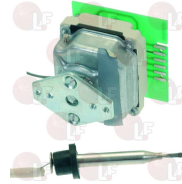

ZANUSSI 046065

Suitable for:

3444808 THREE-PHASE THERMOSTAT 30-40-60-88°C
covered capillary 2300 mm
bulb $\varnothing$ 8x77 mm
for Washing machine (ZANUSSI) LB121E - LB161E
LB81E - LC10E