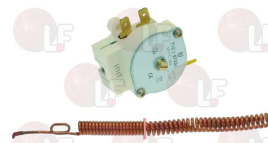

ZANUSSI 072062

40E1296 SINGLE-PHASE THERMOSTAT 183°C
bulb $\varnothing$ 8 x 250 mm
for Dryer (ZANUSSI) D200E - D200G - TT200E
TT200G