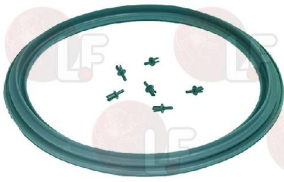

ZANUSSI 072304

3186261 DOOR GASKET ø 325 mm
for Washing machine (ZANUSSI) LC5E