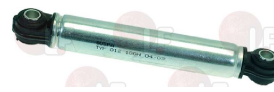

ZANUSSI 072379

40W0460 SHOCK ABSORBER TYP 012 100N
for Washing machine (ZANUSSI) WE106MP - WE66MP