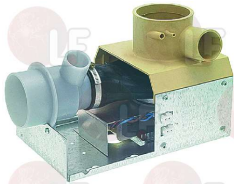

ZANUSSI 0E1350

40W0451 DRAIN VALVE DIAPHRAGM

for Washing machine (ZANUSSI) WB3130H01/2 - W3105
W3240 - W365 - W375

ZANUSSI 0W0451

3120173 SOLENOID VALVE 6020 230V \varnothing 86-76 mm

inlet \varnothing 86 mm
outlet \varnothing 76 mm
overflow pipe \varnothing 36 mm
coil 220/240V 50/60Hz
for Washing machine (ZANUSSI) CLC12E - CLC12MP
FLE120MP - LC12E