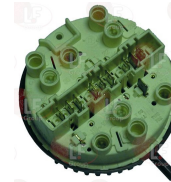

PRIMUS PRI340000074

3320218 PRESSURE SWITCH 3 LEVELS
1st level calibration 70/25 mm
2nd level calibration 100/50 mm
3rd level calibration 140/90 mm
230V 16(4)A

PRIMUS BLO001757300

3320220 PRESSURE SWITCH 3 LEVELS
1st level calibration 150/70 mm
2nd level calibration 185/80 mm
3rd level calibration 200/90 mm
230V 16A