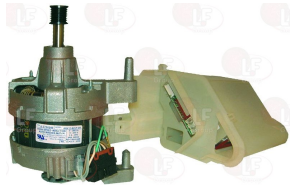

PRIMUS G.R.CRO831613AR

3240778 MICROSWITCH U83161.3 12A 250V
for Washing machine (PRIMUS) FS33 - FS40 - FS55

PRIMUS F02117002114

Motors

3340026 MOTOR AND MOTOR CONTROL BOARD SET
mod. AHV 2-42-P-09 - 0-380
380 HZ / 250V
for Washing machine (PRIMUS) P6 - P7