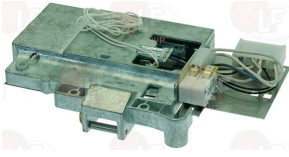

Suitable for:

3242636 COMPLETE LOCK 220V
for Washing machine (PRIMUS) FS10 - FS16 - FS22
FS6 - FS7 - F10 - F6 - F7 - RS10 - RS16 - RS22
RS6 - RS7