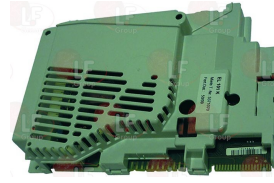

PRIMUS 100521

Suitable for:

3340065 MOTOR CONTROL UNIT
for Washing machine (PRIMUS) PW5

PRIMUS 8061399

Suitable for:

3390336 POWER ELECTRONIC BOARD
mod. EL 101K
for Washing machine (PRIMUS) PW61

PRIMUS 745895