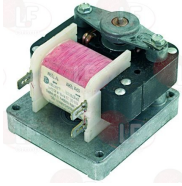

PRIMUS PRI505003012

PRIMUS 273124080161

Suitable for:

3120183 DRAIN VALVE MOTOR

coil 220/240V 50/60Hz - model 455241
for Washing machine (PRIMUS) FS10 - FS23 - FS23PRO
FS33 - FS40 - FS55 - FS6 - FS7 - RS10 - RS13
RS18 - RS22 - RS27 - RS35 - RS6 - RS7 - XS22