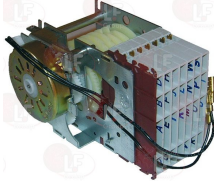

Controllers and changeover switches

1. **3210023 REVERSING SWITCH PR1840**
   for Washing machine (PRIMUS) F10 - F6 - F7 - RS10
   RS16 - RS22 - RS7
   for Washing machine (PRIMUS) F7E

PRIMUS PRI343000057

Door catches

1. **3242625 DOOR HOOK**
   for Washing machine (PRIMUS) P5