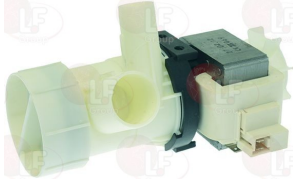

PRIMUS GOR440584

PRIMUS 8801166

PRIMUS 8801263

Suitable for:

PRIMUS

Suitable for:

Drain pumps

3122471 DRAIN PUMP HANNING FE30B4-073
230V 50Hz 90W
for Washing machine (PRIMUS) P6 - P7
for Washing machine (PRIMUS) C6 C8