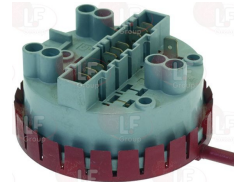

Suitable universal spare parts may not be included

Suitable for:

PRIMUS

Suitable for:

Bearings

5044504 ROLLER BEARING NU2215 ECP
for Washing machine (PRIMUS) F22 - WACS17

PRIMUS PRI608000079

Pressure switches

3320158 PRESSURE SWITCH 2 LEVELS
1st level calibration 87/35 mm
2nd level calibration 310/265 mm
for Washing machine (PRIMUS) PW5

PRIMUS 8064275

PRIMUS 8064348

3320162 PRESSURE SWITCH 2 LEVELS
1st level calibration 300/240 mm
2nd level calibration 420/320 mm
250V 16A
for Washing machine (PRIMUS) FS33 - FS40 - FS55
XS22

PRIMUS PRI340000074

3320218 PRESSURE SWITCH 3 LEVELS
1st level calibration 70/25 mm
2nd level calibration 100/50 mm
3rd level calibration 140/90 mm
230V 16(4)A

PRIMUS BLO001757300

3320220 PRESSURE SWITCH 3 LEVELS
1st level calibration 150/70 mm
2nd level calibration 185/80 mm
3rd level calibration 200/90 mm
230V 16A