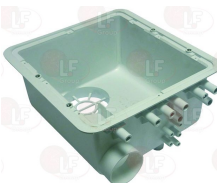

PRIMUS 8061630

3066046 EXTERNAL TANK