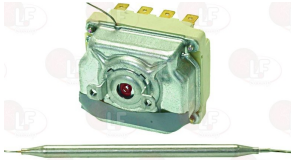

PRIMUS PRI340001012

Timers

3446194 60 MINUTE TIMER
 3/4 HP - 20/10 A - 125/250 V - 50 Hz
 25 A - 250 V - 50Hz
 for Dryer (PRIMUS) D25

PRIMUS RSPM410903P

Tubing and hoses

3450165 CONNECTION SLEEVE
 total length 150 mm
 internal \varnothing 110 mm
 for Washing machine (PRIMUS) C6 - C8 - FS10 - FS6
 FS7