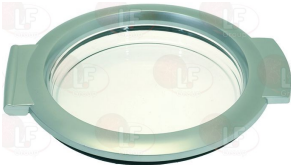

PRIMUS 101783

3248144 DRAIN VALVE COUPLING

for Washing machine (PRIMUS) C6 - C8 - P6 - P7

PRIMUS 101750

Portholes

5027105 COMPLETE WASHING MACHINE DOOR

external \varnothing 350 mm

PRIMUS 8061650-42