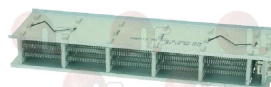

POLIMATIC 510984

3355870 HEATING ELEMENT 3000W 230V
length 265 mm - width 65 mm
flange 80x28 mm
for Washing machine (AGA) SUPER25 - SUPER33
for Washing machine (FAGOR) LAC-10 - LC-10
LC/E-10 - LF-10
for Washing machine (GRANDIMPIANTI) WFM11 - WR37
for Washing machine (POLIMATIC) FS10 - FS6 - FS7
P5 - P6 - P65 - P75 - RS10 - RS13 - RS18
RS22 - RS6 - RS7
for Washing machine (PRIMUS) C6 - C8 - FS10 - FS6
FS7 - F6 - F7 - P6 - P7 - RS10 - RS13 - RS16
RS18 - RS22 - RS6 - RS7
for Washing machine (WHIRLPOOL) LSW100 - LWS70
WACS11 - WACS6 - WACS7 - WACS8 - WAC11 - WAC17
WAC23 - WAC8