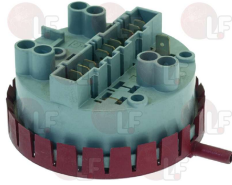

## Pressure switches

- 3320162 PRESSURE SWITCH 520/370-445/350-210/160**  
 16A 250V  
 for Washing machine (GRANDIMPIANTI) WM22000  
 for Washing machine (POLIMATIC) FS33 - FS40 - FS55  
 XS22  
 for Washing machine (PRIMUS) FS33 - FS40 - FS55  
 XS22