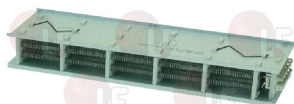

POLIMATIC 510985

3355874 HEATING ELEMENT 6000W 230V
length 475 mm - width 65 mm
flange 80x28 mm
for Washing machine (GRANDIMPIANTI) WFM40 - WFM55
for Washing machine (POLIMATIC) FS16 - FS23
FS23PRO - FS40 - FS55 - RS27 - RS35 - XS22
for Washing machine (PRIMUS) FS16 - FS23 - FS23PRO
FS40 - FS55 - MB44 - MB66 - RS16 - RS22 - RS27
RS35 - XS22
for Washing machine (WHIRLPOOL) WACS17 - WACS42
WACS46AE - WACS46AV - WACS55 - WACS70
WACS70AE - WACS70AV - WAC17 - WAC23