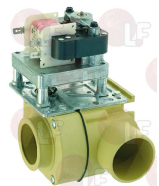

3120295 DRAIN SOLENOID VALVE MDP-0-2RA

normally OPEN - 220/240V 50/60Hz 24AMP
inlet $\varnothing$ 50 mm - outlet $\varnothing$ 50 mm
for Washing machine (GRANDIMPIANTI) WFM6 - WFM6S
for Washing machine (POLIMATIC) P65 - P75
for Washing machine (PRIMUS) P6 - P7