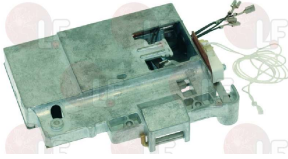

Electromagnets

3121020 COMPLETE DOOR LOCK WITHOUT DELAYER
for Washing machine (GRANDIMPIANTI) WFM11 - WFM18
WFM8 - WF18E
for Washing machine (POLIMATIC) FS16 - FS22 - FS23
FS23PR
for Washing machine (PRIMUS) FS16 - FS22 - FS23
FS23PRO
for Washing machine (WHIRLPOOL) 016004-WACS17

POLIMATIC 509473

3121022 DOOR LOCK 220/240V 50Hz
for Washing machine (GRANDIMPIANTI) WFM6 - WFM6S
for Washing machine (MIELE)
for Washing machine (POLIMATIC) P65 - P75
for Washing machine (PRIMUS) C6 - C8 - MB16 - MB26
MB33 - MB44 - MB66 - P6 - P7
for Washing machine (WHIRLPOOL) 016017-WACS28AE
016018-WACS28AV - 016019-WACS35AE
016020-WACS35AV - 016021-WACS46AE
016022-WACS46AV - 016023-WACS70AE
016024-WACS70AV