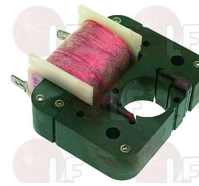

Suitable for:

3120144 DRAIN SOLENOID VALVE MDB-0-3
normally OPEN - 220/240V 50/60Hz 18AMP
inlet $\varnothing$ 75 mm - outlet $\varnothing$ 80 mm
overflow pipe $\varnothing$ 35 mm
for Washing machine (GIRBAU) HS4022 - LS320
for Washing machine (GRANDIMPIANTI) WFP50 - WFP63
WF23 - WF26 - WF33 - WR26 - WR33
for Washing machine (IMESA) LM30 - LM40 - LM55
LM70 - LM85 - RC30 - RC40 - RC55 - RC70
for Washing machine (IPSO) HF145 - HF176 - HF205
HF234 - HF245 - HF304 - HF450 - HF455 - HF570
HF575 - HF730 - HF900 - WE110 - WE132 - WE165
WE176 - WE234 - WE245 - WE304 - WE55 - WE73
WE95

IPSO 209/00075/00

3786138 OUTLET VALVE GASKET
max dimensions 90x72 mm

IPSO 209/00025/02

3120322 DRAIN SOLENOID VALVE MDP-0-2
normally OPEN - 220/240V 50/60Hz 24AMP
inlet $\varnothing$ 50 mm - outlet $\varnothing$ 50 mm
overflow pipe $\varnothing$ 35 mm
for Washing machine (GRANDIMPIANTI) WFEC11
WFEC18 - WFEC8
for Washing machine (IPSO) HF110 - HF132 - HF165
HW131 - HW164 - HW64 - HW72 - HW94 - WE110
WE132 - WE165 - WE176 - WE234

IPSO 209/00051/00

IPSO 9001353

Suitable for:

3120142 COIL 220/240V 50/60Hz 18AMP
for drain solenoid valve
for Washing machine (IPSO) WE110

IPSO 2090005121

3786139 OUTLET VALVE SEALING GASKET
plug $\varnothing$ 52 mm

IPSO 209/00025/16