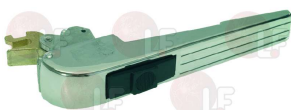

Handles

3242082 BLACK PUSH-BUTTON F/DOOR HANDLE
for Washing machine (DANUBE) GF10 - GF11 - GF15
GF23 - GF26 - GF28 - GF33 - GF6 - GF8
for Washing machine (GRANDIMPIANTI) WFEC11
WFEC18 - WFEC6 - WFEC8 - WFP50 - WFP63 - WF11
WF18 - WF23 - WF26 - WF33 - WF8 - WR11 - WR18
WR26 - WR33 - WR8