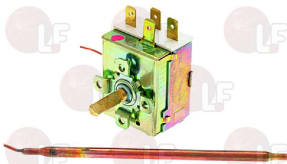

IPSO 225/10004/00

3444006 THERMOSTAT TR2 0-210°C
D-shaped pin $\varnothing$ 6x4.6 mm
capillary length 1000 mm - 15A 250V
bulb $\varnothing$ 5x140 mm