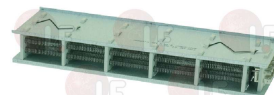

Suitable for:

IPSO

Suitable for:

3355948 HEATING ELEMENT 1400W 220V

length 260 mm - width 72 mm
flange 80x22 mm
for GRANDIMPIANTI WASHING MACHINE WR8-WR11-WR18
WR26-WR33
for Washing machine (DANUBE) GF11 - GF18 - GF23
GF26 - GF33 - GF6 - GF8
for Washing machine (GRANDIMPIANTI) WR11 - WR18
WR26 - WR33 - WR8
for Washing machine (IPSO) HC100 - HC135 - HC165
HC60 - HC65 - HC75 - HF110 - HF132 - HF150
HF165 - HF185 - HF304 - HF65 - HF76 - HF95
HW131 - HW164 - HW64 - HW72 - HW94 - WE181
WFF100 - WFF135 - WFF150 - WFF165 - WFF185
WFF235 - WFF305 - WFF65 - WFF75 - WF100
WF135 - WF150 - WF165 - WF185 - WF235 - WF305

IPSO 209/00116/01

IPSO 209/00564/10

3355947 HEATING ELEMENT 2000/2380W 220/240V

length 255 mm - width 72 mm
flange 80x22 mm
for Washing machine (DANUBE) GF0615 - GF15 - GF6
GF8 - GF8I
for Washing machine (IPSO) HC100 - HC135 - HC165
HC60 - HC65 - HC75 - HF150 - HF185 - HF304
HW131 - HW164 - HW64 - HW72 - HW94 - WFF100
WFF135 - WFF150 - WFF165 - WFF185 - WFF235
WFF305 - WFF65 - WFF75 - WF100 - WF135 - WF150
WF165 - WF185 - WF235 - WF305 - WF65 - WF75

IPSO 209/000563/10

IPSO 209/00563/10

IPSO 209/00563/20

IPSO 9001412

3355950 HEATING ELEMENT 3000/3570W 220/240V

length 280 mm - width 72 mm
flange 80x22 mm
for Washing machine (DANUBE) GF10 - GF15
for Washing machine (GRANDIMPIANTI) WFEC6
for Washing machine (IPSO) HC100 - HC135 - HC165
HC60 - HC65 - HC75 - HF150 - HF185 - HF304
HF730 - HF900 - HW131 - HW164 - HW64 - HW72
HW94 - WFF100 - WFF135 - WFF150 - WFF165
WFF185 - WFF235 - WFF305 - WFF65 - WFF75
WF100 - WF135 - WF150 - WF165 - WF185 - WF235
WF305 - WF65 - WF75

IPSO 209/00562/01

IPSO 209/00562/10

IPSO 209/00562/20

IPSO 9001411

3455257 HEATING ELEMENT 4000W 220V

for Dryer (GIRBAU) SEI12
for Dryer (IPSO) DR25
for Dryer (PRIMUS) DA11 - DA13 - DA15 - DA25
for Dryer (WHIRLPOOL) SACE11 - SWE111

IPSO