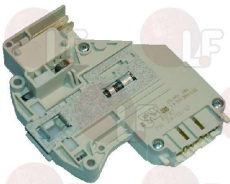

7102622 LOCK

for WASHING MACHINE IPSO BTEX77WN4065-CW8-1