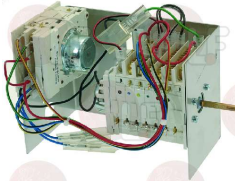

IPSO 225/10004/00

3444006 THERMOSTAT TR2 0-210°C
 D-shaped pin \varnothing 6x4.6 mm
 capillary length 1000 mm - 15A 250V
 bulb \varnothing 5x140 mm

IPSO 54GI75100021

Suitable for:

IPSO

Suitable for:

Timers

3446225 **TIMER KIT 220/240V**
50/60 Hz