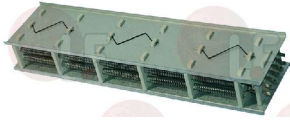

7101516 HEATING ELEMENT 4500W 400/230V
for DRIER IPSO CD165-CD220

IPSO 260/00034/00

3755999 HEATING ELEMENT 5000W 240V
length 560 mm - width 150 mm
for GIRBAU DRYER STI22
for ADC DRYER AD30-AD30V-AD50-AD52-AD75
AD75V-AD75THS-AD76