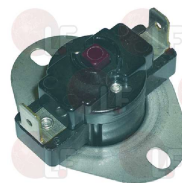

IPSO

Suitable for:

3744087 CONTACT THERMOSTAT 330° C
with manual reset