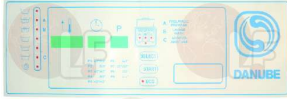

IPSO 225/00427/00

Reversing switches

3210004 REVERSING SWITCH 220/240V 50Hz 12 CAMS

for Washing machine (DANUBE) GF11 - GF18 - GF8
for Washing machine (GRANDIMPIANTI) WF11 - WF18
WF8
for Washing machine (IPSO) HC100 - HC132 - HC145
HC165 - HC176 - HC205 - HC234 - HC245 - HC304
HC60 - HC75 - HC95 - HF110 - HF132 - HF145
HF165 - HF176 - HF205 - HF234 - HF245 - HF304
HF65 - HF76 - HF95 - WE110 - WE132 - WE165
WE176 - WE234 - WE245 - WE304 - WE55 - WE73
WE95