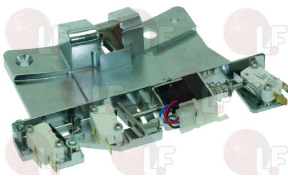

Electromagnets

3121021 COMPLETE DOOR LOCK

for Washing machine (GRANDIMPIANTI) WFEC11
WFEC18 - WFEC6 - WFEC8 - WR11 - WR18 - WR26
WR33 - WR8
for Washing machine (IPSO) HC100 - HC135 - HC165
HC60 - HC65 - HC75 - HF145 - HF150 - HF176
HF185 - HF205 - HF234 - HF304 - HF450 - HF55
HF570 - HW131 - HW164 - HW55 - HW64 - HW72
HW75 - HW94 - WE181 - WE234 - WE245 - WE304
WFF100 - WFF135 - WFF150 - WFF165 - WFF185
WFF235 - WFF305 - WFF65 - WFF75 - WF100
WF135 - WF150 - WF165 - WF185 - WF235 - WF305
WF65 - WF75