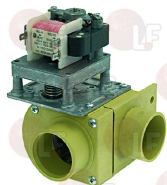

IPSO 209/00025/16

Suitable for:

IPSO

3120147 DRAIN SOLENOID VALVE MDP-0-2RA
 normally OPEN - 220/240V 50/60Hz 0,24A
 inlet \varnothing 51 mm - outlet \varnothing 53 mm
 for Washing machine (GRANDIMPIANTI) WF11 - WF18
 WF8 - WR11 - WR18 - WR8
 for Washing machine (IPSO) HF110 - HF132 - HF165
 HF55 - HF65 - HF75 - HF95 - WE110 - WE132
 WE165 - WE181 - WE55 - WE73 - WE95