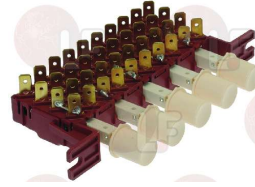

IPSO TU20645

IPSO 70107001

3319437 5 BUTTONS PANEL 16A 250V
5 switches
for Washing machine (DANUBE) GF11 - GF15 - GF8
for Washing machine (GRANDIMPIANTI) WFC11 - WFC18
WFC8
for Washing machine (IPSO) HF110 - HF132 - HF145
HF165 - HF176 - HF205 - HF234 - WE110 - WE132
WE165 - WE176 - WE234 - WE55 - WE73 - WE95