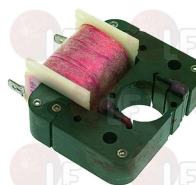

IPSO 209/00399/00

Suitable for:

3120142 COIL 220/240V 50/60Hz 18AMP
for drain solenoid valve
for Washing machine (IPSO) WE110