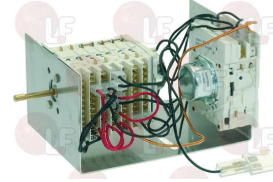

IPSO 209/00108/00

IPSO 245/00101/00

3446210 **TIMER M 460-G**
1/3HP 240V 50Hz 25A

IPSO 500400

IPSO 510525P

3446211 **TIMER M 481**
3/4HP 20/10A 125/250V 50Hz

IPSO

3446080 **TIMER 230V 50/60Hz**
for Washing machine (DANUBE) GF10 - GF11 - GF15
GF18 - GF8
for Washing machine (GRANDIMPIANTI) WF11 - WF18
WF8
for Washing machine (IPSO) HF145 - HF176 - HF205
HF234 - HF65 - HF76 - HF95 - WE110 - WE132
WE165 - WE176 - WE234 - WE245 - WE304 - WE55
WE73 - WE95