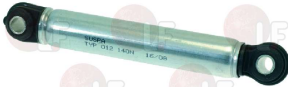

IPSO 247/00002/02

IPSO 9001613

5034200 BLUE SUSPENSION SPRING
ø 37-42 mm - length 135 mm
pin thickness 5.5 mm
for WASHING MACHINE IPSO HC60-HC75 2008
for WASHING MACHINE WFEC/02

IPSO 247/00002/01

3007010 SHOCK ABSORBER TYP 012 140N
 for Washing machine (DANUBE) GF10 - GF15 - GF18
 GF8
 for Washing machine (GRANDIMPIANTI) WFEC11
 WFEC18 - WFEC8 - WFM11 - WFM18 - WFM6 - WFM6S
 for Washing machine (IPSO) HF150 - HF185 - HW131
 HW164 - HW64 - HW72 - HW75 - HW94
 for Washing machine (PRIMUS) FS10 - FS7 - P6 - P7
 for Washing machine (WHIRLPOOL) WACS11 - WACS6
 WACS7 - WACS8