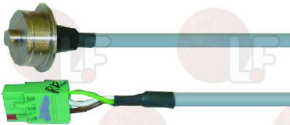

IPSO 209/00266/08

IPSO 9001370

5053993 TEMPERATURE SENSOR FOR TANK
bulb $\varnothing$ 20 mm - 3-wires cable length 2000 mm
for Washing machine (IPSO) - Series HW - Series WE