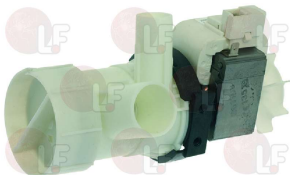

IPSO 209/00266/08

IPSO 9001370

5053993 TEMPERATURE SENSOR FOR TANK
bulb \varnothing 20 mm - 3-wires cable length 2000 mm
for Washing machine (IPSO) - Series HW - Series WE

IPSO 210/01064/16

Pumps

3122487 DRAIN ELECTROPUMP FE30B4
220V 60Hz 90W
for Washing machine (IPSO) HC100 - HC135 - HC165
HC60 - HC65 - HC75 - HW55