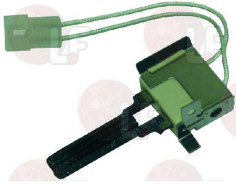

Suitable for:

IPSO

Suitable for:

Sparking plugs

3806012 IGNITION WITH BRACKET