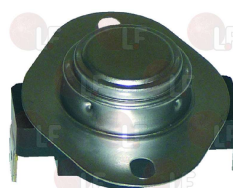

IPSO 254/EA116170

3744037 SAFETY THERMOSTAT
for Dryer (GIRBAU) SEI12
for Dryer (IPSO) DR25 - DR35
for Dryer (PRIMUS) DA11 - DA13 - DA15 - D25
for Dryer (WHIRLPOOL) SACE11 - SACE13 - SACE17
SACE25 - SWE111 - SWE131 - SWE151 - SWE250