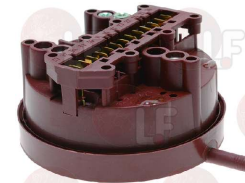

IPSO 209/00007/50

3320081 PRESSURE SWITCH 5 LEVELS 16A 250V

5 levels 70/30-85/40-130/100-160/75-200/150
operating temperature max 85°C
for Washing machine (DANUBE) GF11 - GF18 - GF8
for Washing machine (GRANDIMPIANTI) WFC11 - WFC18
WFC8
for Washing machine (IPSO) HF110 - HF132 - HF145
HF165 - HF176 - HF205 - HF234 - HF245 - HF304
HF65 - HF75 - HF95 - WE110 - WE132 - WE165
WE176 - WE234 - WE245 - WE304 - WE55 - WE73
WE95