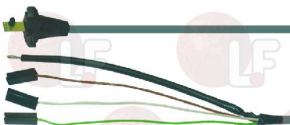

IPSO 209/00007/20

IPSO 209/00007/30

Probes

7104304 HUMIDITY PROBE
for Dryer (IPSO) CD165

IPSO 900/00250/016

3390338 SPEED DETECTOR
ø 12 x length 52 mm - cable length 1910 mm

IPSO 260/00008/00

3397178 TEMPERATURE PROBE
length 2300 mm