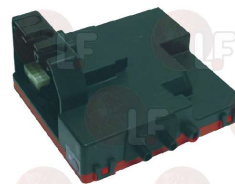

3091038 FLAME CONTROLLER MOD.MICRO56N24

24V - 50/60Hz
for Dryer (WHIRLPOOL) SWE140

IPSO

3091039 FLAME CONTROLLER S4965A2009 1

230V - 50Hz

IPSO 260/00063/00

Suitable for:

IPSO