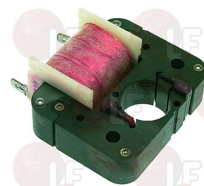

IPSO 2090011500

3120142 COIL 220/240V 50/60Hz 18AMP
for drain solenoid valve
for Washing machine (IPSO) WE110