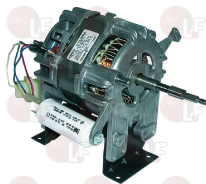

IMESA ASK8061773

IMESA ASK8063734

3340029 SINGLE-PHASE MOTOR VENTILATOR

220/240 V - 8 μ F - 50 Hz
2850 RPM - 1.1 A - 270 W
for Dryer (IMESA) ES5EGC - ES5EIC
for Dryer (PRIMUS) DAM5
for Dryer (WHIRLPOOL) AGB204 - AGB205/WP
AGB207/WP - SE5GC - SE5IC