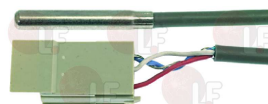

3390002 TANK TEMPERATURE SENSOR STM160/EL9

silicone cable 3000 mm
bulb $\varnothing$ 6x40 mm
for EL9