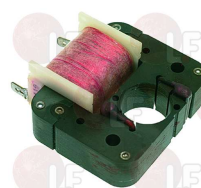

IMESA 2754DODN0322

3120143 COIL 24V 50/60Hz
 for drain solenoid valve

IMESA 2954BODODX04

3120142 COIL 220/240V 50/60Hz 18AMP
 for drain solenoid valve
 for Washing machine (IPSO) WE110

IMESA 2954BODODX22

3120142 COIL 220/240V 50/60Hz 18AMP
 for drain solenoid valve
 for Washing machine (IPSO) WE110