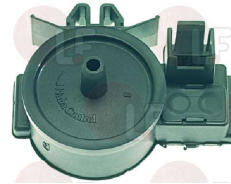

3320209 SAFETY PRESSURE SWITCH

for Washing machine (ASKO) WMC55 - WMP55
for Washing machine (GRANDIMPIANTI) WFEC5
for Washing machine (IMESA) LM5EGDP - LM5EGDV
LM5EIDP - LM5EIDV
for Washing machine (PRIMUS) PW5
for Washing machine (WHIRLPOOL) AGB200/WP
AGB201/WP - AGB202/WP - AGB203/WP