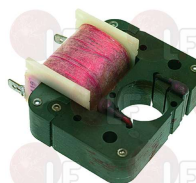

3120143 COIL 24V 50/60Hz for drain solenoid valve