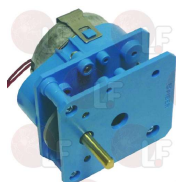

3446212 TIMER 15 MINUTES

230 V - 50 Hz

IMESA 2950TEMPO15M

3446213 TIMER 60 MINUTES

230 V - 50 Hz

IMESA 2950TEMPO60M

Wash jets and accessories

3501257 COMPLETE STEAM JET