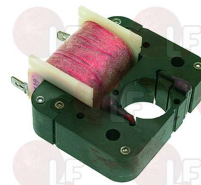

IMESA 2954BODODX22

3120142 COIL 220/240V 50/60Hz 18AMP
for drain solenoid valve
for Washing machine (IPSO) WE110