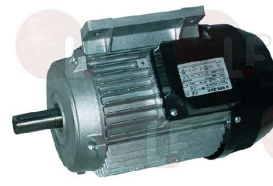

IMESA 2955MBS90LM6

IMESA 2955MOTXSSA4

3340023 THREE-PHASE MOTOR 1.5kW 2Hp
230/400V - 1500 motor revolutions - IP54
for Washing machine (IMESA) LM11 - LM8
for Washing machine (WHIRLPOOL) AGB231 - AGB232
AGB237 - AGB238 - AGB247 - AGB248