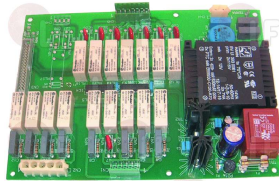

IMESA 2950SCHEDESS

3390335 DISPLAY BOARD

IMESA 2950LCDNUESS

3390288 ELECTRONIC BOARD IM6-IM9

for Washing machine (IMESA) LM11 - LM14 - LM18
 LM23 - LM6 - LM8 - RC11 - RC14 - RC18 - RC23
 RC8
 for Washing machine (WHIRLPOOL) AGB208/WP
 AGB209/WP - AGB210/WP - AGB211/WP - AGB212/WP
 AGB214/WP - AGB215/WP - AGB216/WP - AGB217/WP
 AGB218/WP - AGB230/WP - AGB231/WP - AGB232/WP
 AGB233/WP - AGB234/WP - AGB235/WP - AGB236/WP
 AGB237/WP - AGB238/WP - AGB239/WP - AGB240/WP
 AGB241/WP