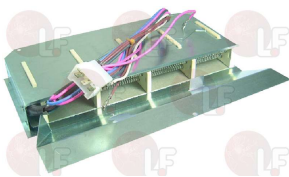

IMESA 2950RFI20220

IMESA 2950RF250X22

3355576 HEATING ELEMENT 2500W 220V
 immersed length 395 mm
 width 40 mm
 connection \varnothing 13 mm
 for Washing machine (IMESA)

IMESA 2950RF2500X22

3455264 HEATING ELEMENT 2500W 230V CONDENSER
 for Dryer (IMESA) ESSEGC - ESSEGE - ES5EIC
 ES5EIE
 for Dryer (PRIMUS) DAM/C5
 for Dryer (WHIRLPOOL) AGB204/WP - AGB205/WP
 AGB206/WP - AGB207/WP - SACE5 - SE5GC - SE5GE
 SE5IC - SE5IE - 016064 - 016066