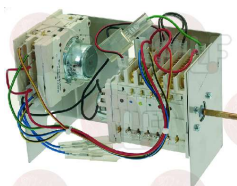

GRANDIMPIANTI 422090010800

3446080 TIMER 230V 50/60Hz
for Washing machine (DANUBE) GF10 - GF11 - GF15
GF18 - GF8
for Washing machine (GRANDIMPIANTI) WF11 - WF18
WF8
for Washing machine (IPSO) HF145 - HF176 - HF205
HF234 - HF65 - HF76 - HF95 - WE110 - WE132
WE165 - WE176 - WE234 - WE245 - WE304 - WE55
WE73 - WE95