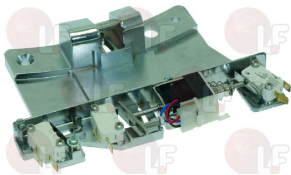

GRANDIMPIANTI 422170005200

GRANDIMPIANTI 422170005201

GRANDIMPIANTI 50GI801873

3121020 COMPLETE DOOR LOCK WITHOUT DELAYER

for Washing machine (GRANDIMPIANTI) WFM11 - WFM18
WFM8 - WF18E
for Washing machine (POLIMATIC) FS16 - FS22 - FS23
FS23PR
for Washing machine (PRIMUS) FS16 - FS22 - FS23
FS23PRO
for Washing machine (WHIRLPOOL) 016004-WACS17