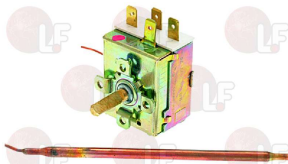

GRANDIMPIANTI 54GI751021

Timers

7104896 MEMORY CARD 8K
for WASHING MACHINE DANUBE GF18-GF23-GF26-GF33
for Washing machine (DANUBE) GF18 - GF23 - GF26
GF33
for Washing machine (IPSO) GF18