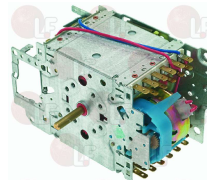

GRANDIMPIANTI 50GI851020

GRANDIMPIANTI 50GI852020

3446225 TIMER KIT 220/240V
50/60 Hz