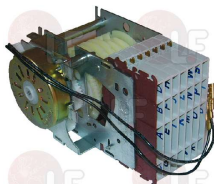

GRANDIMPIANTI 4PR343000057

3210004 REVERSING SWITCH 220/240V 50Hz 12 CAMS

for Washing machine (DANUBE) GF11 - GF18 - GF8
for Washing machine (GRANDIMPIANTI) WF11 - WF18
WF8
for Washing machine (IPSO) HC100 - HC132 - HC145
HC165 - HC176 - HC205 - HC234 - HC245 - HC304
HC60 - HC75 - HC95 - HF110 - HF132 - HF145
HF165 - HF176 - HF205 - HF234 - HF245 - HF304
HF65 - HF76 - HF95 - WE110 - WE132 - WE165
WE176 - WE234 - WE245 - WE304 - WE55 - WE73
WE95