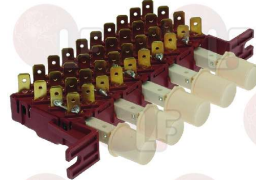

GRANDIMPIANTI 36ASK8064069

Suitable for:

3319157 YELLOW MOMENTARY SWITCH 250V

with indicator lamp
mounting hole 22x30 mm

GRANDIMPIANTI 50GI851143

Suitable for:

3319437 5 BUTTONS PANEL 16A 250V

5 switches
for Washing machine (DANUBE) GF11 - GF15 - GF8
for Washing machine (GRANDIMPIANTI) WFC11 - WFC18
WFC8
for Washing machine (IPSO) HF110 - HF132 - HF145
HF165 - HF176 - HF205 - HF234 - WE110 - WE132
WE165 - WE176 - WE234 - WE55 - WE73 - WE95