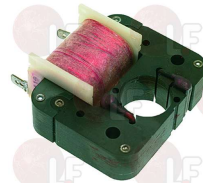

GRANDIMPIANTI 422090005121

3786139 OUTLET VALVE SEALING GASKET
 plug \varnothing 52 mm

GRANDIMPIANTI 422090002516

3248144 DRAIN VALVE COUPLING
 for Washing machine (GRANDIMPIANTI) WFM6 - WFM6S
 for Washing machine (POLIMATIC) P65 - P75
 for Washing machine (PRIMUS) C6 - C8 - P6 - P7
 for Washing machine (WHIRLPOOL) WACS6 - WACS7