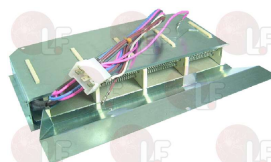

GRANDIMPIANTI 422090002401

GRANDIMPIANTI 50GI851112

GRANDIMPIANTI 37ASK8063808

3355950 HEATING ELEMENT 3000/3570W 220/240V
length 280 mm - width 72 mm
flange 80x22 mm
for Washing machine (DANUBE) GF10 - GF15
for Washing machine (GRANDIMPIANTI) WFEC6
for Washing machine (IPSO) HC100 - HC135 - HC165
HC60 - HC65 - HC75 - HF150 - HF185 - HF304
HF730 - HF900 - HW131 - HW164 - HW64 - HW72
HW94 - WFF100 - WFF135 - WFF150 - WFF165
WFF185 - WFF235 - WFF305 - WFF65 - WFF75
WF100 - WF135 - WF150 - WF165 - WF185 - WF235
WF305 - WF65 - WF75

3755011 HEATING ELEMENT 3000W 230V
immersed length 280x59 mm
flange 80x28 mm
for Washing machine (DANUBE) GF10 - GF11 - GF15
GF18 - GF23 - GF26 - GF33 - GF8
for Washing machine (GRANDIMPIANTI) WFEC11
WFEC18 - WFEC8 - WF11 - WF18 - WF23 - WF26
WF33 - WF8 - WR11 - WR18 - WR22 - WR26 - WR33
WR8
for Washing machine (IPSO) HF110 - HF132 - HF165
HF65 - HF76 - HF95 - WE181 - WE245 - WE304