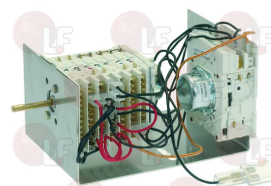

GRANDIMPIANTI 50GI851020

GRANDIMPIANTI 50GI852020

3446225 TIMER KIT 220/240V
 50/60 Hz

GRANDIMPIANTI 422090010800

3446080 TIMER 230V 50/60Hz
 for Washing machine (DANUBE) GF10 - GF11 - GF15
 GF18 - GF8
 for Washing machine (GRANDIMPIANTI) WF11 - WF18
 WF8
 for Washing machine (IPSO) HF145 - HF176 - HF205
 HF234 - HF65 - HF76 - HF95 - WE110 - WE132
 WE165 - WE176 - WE234 - WE245 - WE304 - WE55
 WE73 - WE95