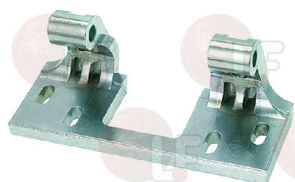

GRANDIMPIANTI 50GI610122

3053188 HINGE PIN $\varnothing$ 8x155 mm

GRANDIMPIANTI 50GI609105

GRANDIMPIANTI 50GI609106

3053551 HINGE PIN