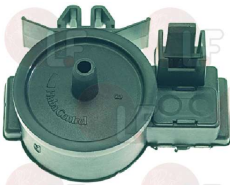

GRANDIMPIANTI 36ASK8061664

Probes

3397169 HUMIDITY PROBE
cable length 1250 mm
for Dryer (IMESA) ES5EGC - ES5EGE - ES5EIC
ES5EIE
for Dryer (PRIMUS) DAM5
for Dryer (WHIRLPOOL) AGB204/WP - AGB205/WP
AGB206/WP - AGB207/WP - SACE5 - SE5GC - SE5GE
SE5IC - SE5IE