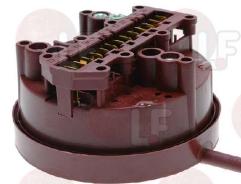

GRANDIMPIANTI 422090000720

GRANDIMPIANTI 422090000730

3320162 PRESSURE SWITCH 520/370-445/350-210/160
16A 250V
for Washing machine (GRANDIMPIANTI) WM22000
for Washing machine (POLIMATIC) FS33 - FS40 - FS55
XS22
for Washing machine (PRIMUS) FS33 - FS40 - FS55
XS22