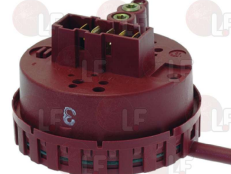

GRANDIMPIANTI 36ASK8064275

GRANDIMPIANTI 36ASK8064348

3320209 SAFETY PRESSURE SWITCH
for Washing machine (ASKO) WMC55 - WMP55
for Washing machine (GRANDIMPIANTI) WFEC5
for Washing machine (IMESA) LM5EGDP - LM5EGDV
LM5EIDP - LM5EIDV
for Washing machine (PRIMUS) PW5
for Washing machine (WHIRLPOOL) AGB200/WP
AGB201/WP - AGB202/WP - AGB203/WP