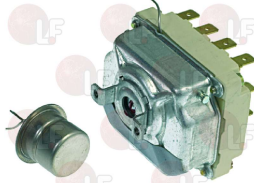

Suitable for:

3444091 THERMOSTAT 28-38-57-89°C
capillary 1150 mm
button bulb $\varnothing$ 20x17 mm - 16A 250V
for Washing machine (GRANDIMPIANTI) - Series WF
Series WR

GRANDIMPIANTI 420851000045

Suitable for:

5033828 THERMOSTAT BULB GASKET $\varnothing$ 33x19 mm
for Washing machine (GRANDIMPIANTI) WF11 - WF18
WF23 - WF26 - WF33 - WF6
for Washing machine (IPSO) HF110 - HF132 - HF145
HF165 - HF176 - HF205 - HF234 - HF245 - HF304
HF65 - HF75 - HF95 - WE110 - WE132 - WE165
WE176 - WE234 - WE245 - WE304 - WE55 - WE73
WE95