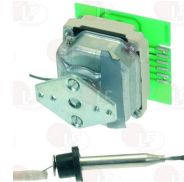

ELECTROLUX PROFESSIONAL 0E1427

Tubing and hoses

3450101 CONNECTING PIPE ø 65 mm
fasdfs