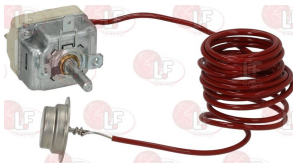

ELECTROLUX PROFESSIONAL 0E1372

Switches

5025082 MUSHROOM PUSH-BUTTON RED SCHNEIDER
 mounting hole ø 22 mm

ELECTROLUX PROFESSIONAL 0E2208

Thermostats

3444020 SINGLE-PHASE THERMOSTAT 33-95°C
 covered capillary length 2000 mm
 button bulb
 D shaft ø 6x4,6 mm - 16A 250V