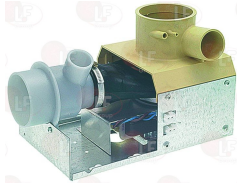

ELECTROLUX PROFESSIONAL

Suitable for:

Suitable for:

3120173 SOLENOID VALVE 6020 230V $\varnothing$ 86-76 mm
inlet $\varnothing$ 86 mm
outlet $\varnothing$ 76 mm
overflow pipe $\varnothing$ 36 mm
coil 220/240V 50/60Hz

3120176 RUBBER RING $\varnothing$ 95 mm

ELECTROLUX PROFESSIONAL 072552

ELECTROLUX PROFESSIONAL 072374

3120175 VALVE CONNECTOR

3120177 VALVE DIAPHRAGM