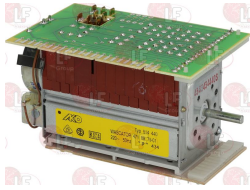

ELECTROLUX PROFESSIONAL 0E1475

Delaying devices

3360004 **DELAY SWITCH NT07062**

ELECTROLUX PROFESSIONAL 047344

3068081 **CAPACITOR ELECTRICAL 12.5μF**
450V 50/60Hz - ø 35xh71 mm

ELECTROLUX PROFESSIONAL 037269 ELECTROLUX PROFESSIONAL 047541 ELECTROLUX PROFESSIONAL 047883