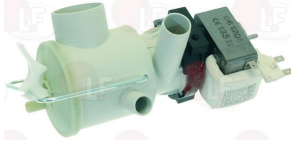

Drain pumps

3122208 DRAIN ELECTROPUMP FE22B3-046 230V
inlet \varnothing 22 mm
outlet \varnothing 45 mm

ELECTROLUX PROFESSIONAL 072565

Suitable for:

Suitable for:

Drain pumps

3122463 DRAIN PUMP HANNING FE22B3-045
 external inlet \varnothing 45 mm - external outlet \varnothing 23 mm
 overflow pipe \varnothing 18 mm
 230V 50Hz 70W