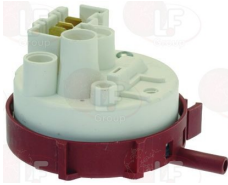

3120177 VALVE DIAPHRAGM

ELECTROLUX PROFESSIONAL 072375

3120063 3-WAY SOLENOID VALVE 230V 50Hz

ELECTROLUX PROFESSIONAL 0W2063

Pressure switches

3320156 PRESSURE SWITCH 1 LEVEL
calibration 40/15 mm
250V 16A

ELECTROLUX PROFESSIONAL 0W2068