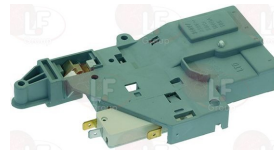

ELECTROLUX PROFESSIONAL 0E2918

3121011 ELECTROMAGNET PR3Z1 220V 50Hz