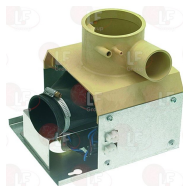

ELECTROLUX PROFESSIONAL 072291

ELECTROLUX PROFESSIONAL 072374