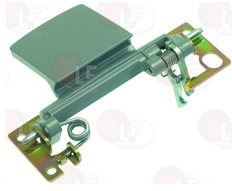

3242431 DOOR HANDLE

ELECTROLUX PROFESSIONAL 0W2043

3242432 HANDLE BUSHING
inside \varnothing 12 mm - height 10 mm

ELECTROLUX PROFESSIONAL 0W0305

3242433 SPRING FOR HANDLE \varnothing 24x13 mm

ELECTROLUX PROFESSIONAL 0E1401

3398051 RETAINER FOR WINDOW

ELECTROLUX PROFESSIONAL 04701

3242438 HANDLE PIN
total length 92 mm

ELECTROLUX PROFESSIONAL 0W2214

Suitable for:

3242470 DOOR HANDLE

ELECTROLUX PROFESSIONAL 0W1349 ELECTROLUX PROFESSIONAL 0W2534