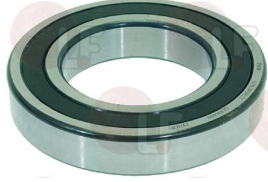

Suitable for:

3063059 BEARING 6216 2RS
for Washing machine (DOMUS) DFI27
for Washing machine (FAGOR) LA-25M