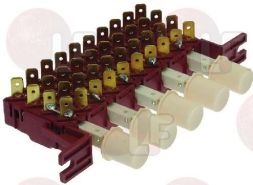

Switches

3319437 5 BUTTONS PANEL 16A 250V
5 switches
for Washing machine (DANUBE) GF11 - GF15 - GF8
for Washing machine (GRANDIMPIANTI) WFC11 - WFC18
WFC8
for Washing machine (IPSO) HF110 - HF132 - HF145
HF165 - HF176 - HF205 - HF234 - WE110 - WE132
WE165 - WE176 - WE234 - WE55 - WE73 - WE95