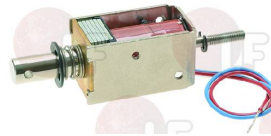

Suitable for:

DANUBE

Suitable for:

Electromagnets

3121021 COMPLETE DOOR LOCK

for Washing machine (GRANDIMPIANTI) WFEC11
WFEC18 - WFEC6 - WFEC8 - WR11 - WR18 - WR26
WR33 - WR8
for Washing machine (IPSO) HC100 - HC135 - HC165
HC60 - HC65 - HC75 - HF145 - HF150 - HF176
HF185 - HF205 - HF234 - HF304 - HF450 - HF55
HF570 - HW131 - HW164 - HW55 - HW64 - HW72
HW75 - HW94 - WE181 - WE234 - WE245 - WE304
WFF100 - WFF135 - WFF150 - WFF165 - WFF185
WFF235 - WFF305 - WFF65 - WFF75 - WF100
WF135 - WF150 - WF165 - WF185 - WF235 - WF305
WF65 - WF75

DANUBE 422090027200

3121026 DOOR OPENING ELECTROMAGNET 24V

for WASHING MACHINE DANUBE WED 8-10-13-18
for Washing machine (DOMUS) DFI13 - DFI18 - DFI27
DFI9 - W10 - W13 - W18 - W9
for Washing machine (FAGOR) LA-10M - LA-13M
LA-18M - LA-25M - LB-10M - LB-13M - LB-18M
LC-13 - LC-18 - LC-8 - LF-13 - LF-18 - LF-25
LF-8

DANUBE P613002000

3121012 DOOR OPENING ELECTROMAGNET 712820

220V 50Hz
for Washing machine (GRANDIMPIANTI) WFEC08
WFEC11 - WFEC18 - WFEC6 - WFEC8 - WFP50
WFP63 - WF11 - WF18 - WF26 - WF33 - WF8 - WR11
WR18 - WR26 - WR33 - WR8
for Washing machine (IPSO) HC100 - HC135 - HC165
HC60 - HC65 - HC75 - HF110 - HF132 - HF145
HF150 - HF165 - HF176 - HF185 - HF205 - HF234
HF245 - HF304 - HF450 - HF455 - HF55 - HF570
HF575 - HF65 - HF730 - HF75 - HF900 - HF95
HW131 - HW164 - HW55 - HW64 - HW72 - HW94
WE110 - WE132 - WE165 - WE176 - WE181 - WE234
WE245 - WE304 - WE55 - WE73 - WE95 - WFF100
WFF135 - WFF150 - WFF165 - WFF185 - WFF235
WFF305 - WFF65 - WFF75 - WF100 - WF135 - WF150

DANUBE 422090027400

Electronic printed-circuit boards

3390333 CIRCUIT BOARD

size 170x110 mm

DANUBE 422090027504

3390241 CIRCUIT BOARD BLOCK / RELEASE LOCK

dimensions 90x70 mm
for Washing machine (GRANDIMPIANTI) WFEC11
WFEC18 - WFEC6 - WFEC8 - WR11 - WR18 - WR26
WR33 - WR8

DANUBE 50851000120