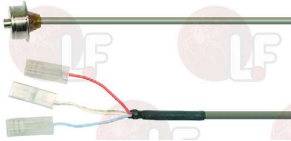

Probes

7104871 TEMPERATURE PROBE EL6
3 wires $\varnothing$ 20 mm cable length 2900 mm
for Washing machine (DANUBE) GF23