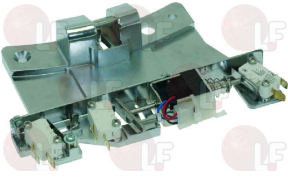

Suitable for:

DANUBE

Suitable for:

Electromagnets

3121021 COMPLETE DOOR LOCK

for Washing machine (GRANDIMPIANTI) WFEC11
WFEC18 - WFEC6 - WFEC8 - WR11 - WR18 - WR26
WR33 - WR8
for Washing machine (IPSO) HC100 - HC135 - HC165
HC60 - HC65 - HC75 - HF145 - HF150 - HF176
HF185 - HF205 - HF234 - HF304 - HF450 - HF55
HF570 - HW131 - HW164 - HW55 - HW64 - HW72
HW75 - HW94 - WE181 - WE234 - WE245 - WE304
WFF100 - WFF135 - WFF150 - WFF165 - WFF185
WFF235 - WFF305 - WFF65 - WFF75 - WF100
WF135 - WF150 - WF165 - WF185 - WF235 - WF305
WF65 - WF75

DANUBE 422090027200

3121026 DOOR OPENING ELECTROMAGNET 24V

for WASHING MACHINE DANUBE WED 8-10-13-18
for Washing machine (DOMUS) DFI13 - DFI18 - DFI27
DFI9 - W10 - W13 - W18 - W9
for Washing machine (FAGOR) LA-10M - LA-13M
LA-18M - LA-25M - LB-10M - LB-13M - LB-18M
LC-13 - LC-18 - LC-8 - LF-13 - LF-18 - LF-25
LF-8