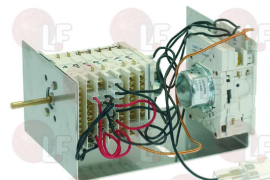

### 3446080 TIMER 230V 50/60Hz

for Washing machine (DANUBE) GF10 - GF11 - GF15  
GF18 - GF8  
for Washing machine (GRANDIMPIANTI) WF11 - WF18  
WF8  
for Washing machine (IPSO) HF145 - HF176 - HF205  
HF234 - HF65 - HF76 - HF95 - WE110 - WE132  
WE165 - WE176 - WE234 - WE245 - WE304 - WE55  
WE73 - WE95