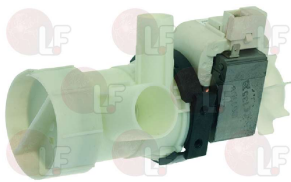

Pumps

3122487 DRAIN ELECTROPUMP FE30B4
220V 60Hz 90W
for Washing machine (IPSO) HC100 - HC135 - HC165
HC60 - HC65 - HC75 - HW55