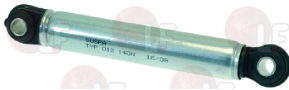

DANUBE 42247000202

DANUBE 247000201

3007010 SHOCK ABSORBER TYP 012 140N
for Washing machine (DANUBE) GF10 - GF15 - GF18
GF8
for Washing machine (GRANDIMPIANTI) WFEC11
WFEC18 - WFEC8 - WFM11 - WFM18 - WFM6 - WFM6S
for Washing machine (IPSO) HF150 - HF185 - HW131
HW164 - HW64 - HW72 - HW75 - HW94
for Washing machine (PRIMUS) FS10 - FS7 - P6 - P7
for Washing machine (WHIRLPOOL) WACS11 - WACS6
WACS7 - WACS8

3007009 SHOCK ABSORBER 01230005 80/80N 34/08
for Washing machine (DANUBE) GF11 - GF8
for Washing machine (GRANDIMPIANTI) WFEC11 - WFEC8
for Washing machine (IMESA) LM11 - LM6 - LM8
for Washing machine (IPSO) HF55 - HF65 - HF76
HF95
for Washing machine (WHIRLPOOL) AGB231 - AGB232
AGB237 - AGB238 - AGB247 - AGB248