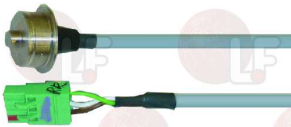

DANUBE ELEEE0139

5053993 TEMPERATURE SENSOR FOR TANK
bulb $\varnothing$ 20 mm - 3-wires cable length 2000 mm
for Washing machine (IPSO) - Series HW - Series WE