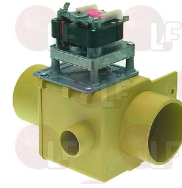

DANUBE 422090046300

3120144 DRAIN SOLENOID VALVE MDB-0-3
normally OPEN - 220/240V 50/60Hz 18AMP
inlet $\varnothing$ 75 mm - outlet $\varnothing$ 80 mm
overflow pipe $\varnothing$ 35 mm
for Washing machine (GIRBAU) HS4022 - LS320
for Washing machine (GRANDIMPIANTI) WFP50 - WFP63
WF23 - WF26 - WF33 - WR26 - WR33
for Washing machine (IMESA) LM30 - LM40 - LM55
LM70 - LM85 - RC30 - RC40 - RC55 - RC70
for Washing machine (IPSO) HF145 - HF176 - HF205
HF234 - HF245 - HF304 - HF450 - HF455 - HF570
HF575 - HF730 - HF900 - WE110 - WE132 - WE165
WE176 - WE234 - WE245 - WE304 - WE55 - WE73
WE95