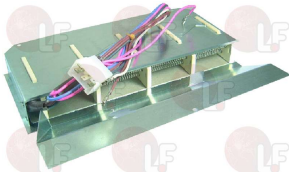

3455264 HEATING ELEMENT 2500W 230V CONDENSER

for Dryer (IMESA) ES5EGC - ES5EGE - ES5EIC
ES5EIE
for Dryer (PRIMUS) DAM/C5
for Dryer (WHIRLPOOL) AGB204/WP - AGB205/WP
AGB206/WP - AGB207/WP - SACE5 - SE5GC - SE5GE
SE5IC - SE5IE - 016064 - 016066