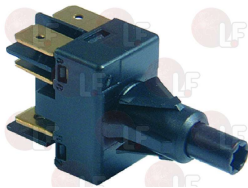

ASKO 8061628

3066044 DETERGENT TANK

ASKO 8061630

Switches

3319593 SWITCH 4591 W2 - START/STOP - 6 FASTONS

for Dryer (ASKO) TDC44
 for Dryer (IMESA) ES5EGC - ES5EGE - ES5EIC
 ES5EIE
 for Dryer (PRIMUS) DAM5
 for Dryer (WHIRLPOOL) AGB204/WP - AGB205/WP
 AGB206/WP - AGB207/WP - SACE5 - SE5GC - SE5GE
 SE5IC - SE5IE
 for Washing machine (IMESA) LM5EGDP - LM5EGDV
 LM5EIDP - LM5EIDV
 for Washing machine (PRIMUS) PW5
 for Washing machine (WHIRLPOOL) AGB200/WP
 AGB201/WP - AGB202/WP - WACS5 - WACS5M
 WES5GP - WES5GV - WES5IP