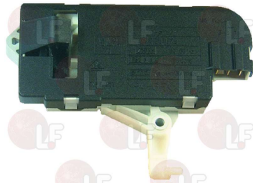

ASKO 8053077

Suitable for:

ASKO

Suitable for:

Electromagnets

3242631 DOOR LOCK

ASKO 8061679

5041476 DOOR LOCK STRIKE