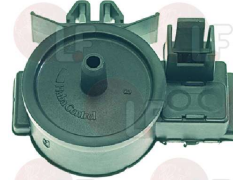

3320209 SAFETY PRESSURE SWITCH

for Washing machine (ASKO) WMC55 - WMP55
for Washing machine (GRANDIMPIANTI) WFEC5
for Washing machine (IMESA) LM5EGDP - LM5EGDV
LM5EIDP - LM5EIDV
for Washing machine (PRIMUS) PW5
for Washing machine (WHIRLPOOL) AGB200/WP
AGB201/WP - AGB202/WP - AGB203/WP