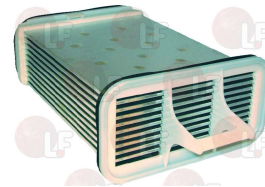

ASKO 8061812

3123129 FILTER FOR CONDENSER

length 360 mm/width.240 mm
for Dryer (ASKO) TDC44
for Dryer (IMESA) ES5EGC
for Dryer (PRIMUS) DAMC5
for Dryer (WHIRLPOOL) AGB205 - SACE5

ASKO 8063752

Gaskets and seals