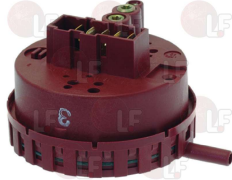

Pressure switches

3320158 PRESSURE SWITCH 87/35-310/265

for Washing machine (ASKO) WMC55 - WMP55
for Washing machine (GRANDIMPIANTI) WFEC5
for Washing machine (IMESA) LM5EGDP - LM5EGDV
LM5EIDP - LM5EIDV
for Washing machine (PRIMUS) PW5
for Washing machine (WHIRLPOOL) AGB200/WP
AGB201/WP - AGB202/WP - AGB203/WP