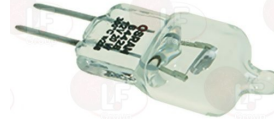

Suitable for:

3221638 HALOGEN LAMP NEUT. OSRAM G4 20W 12V
max. temperature 250°C