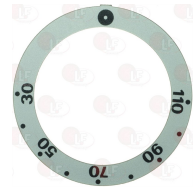

KÜPPERSBUSCH 144706

3241983 STICKING KNOB DISK 30-110°C
ø external 59 mm