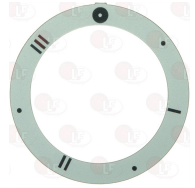

KÜPPERSBUSCH 141104

3241979 STICKING KNOB DISK 0-I-II-III
ø external 59 mm