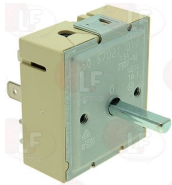

KÜPPERSBUSCH 183149

KÜPPERSBUSCH 183150

KÜPPERSBUSCH 183236

KÜPPERSBUSCH 540548