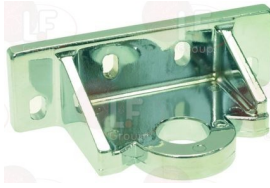

## Handles

**3242471 COMPLETE OVEN DOOR HANDLE**  
 for Convection oven electric (KÜPPERSBUSCH) ECD120  
 ECD220

KÜPPERSBUSCH 407490

**3242090 BASE FOR DOOR HANDLE**

KÜPPERSBUSCH 707377

Suitable for:

**3242317 CLOSING DEVICE FOR DOOR HANDLE**  
for OVEN

KÜPPERSBUSCH 407371

**3242316 OVEN DOOR CLOSING SUPPORT**  
distance between mounting holes 32-90 mm  
for OVEN

KÜPPERSBUSCH 407634

**3242318 STRIKE FOR DOOR HANDLE**  
distance between mounting holes 68 mm  
for OVEN