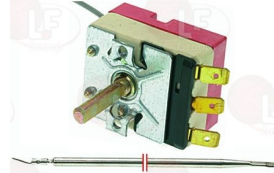

KÜPPERSBUSCH 407279

3444496 SINGLE-PHASE THERMOSTAT 340°C
with manual reset
covered capillary length 1900 mm - 16A 250V
bulb $\varnothing$ 4x100 mm
for Convection oven electric (KÜPPERSBUSCH)
Series CBE - Series CCE - Series CPE
for Convection oven gas (KÜPPERSBUSCH)
Series CBG
for Convection oven (KÜPPERSBUSCH) CXE110