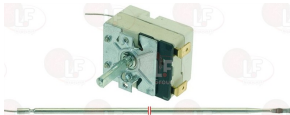

KÜPPERSBUSCH 174681

3444701 SINGLE-PHASE THERMOSTAT 55-250°C
D-shaped pin $\varnothing$ 6x4.6 mm
covered capillary length 1170 mm - 16A 250V
bulb $\varnothing$ 3.1x226 mm - with stuffing gland M9x1