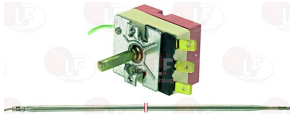

KÜPPERSBUSCH 174690

Suitable for:

3444400 SINGLE-PHASE THERMOSTAT 30-90°C
D-shaped pin 6x4.6 mm
covered capillary length 1500 mm - 16A 250V
bulb $\varnothing$ 3x262 mm
for Convection oven electric (KÜPPERSBUSCH)
Series ECD