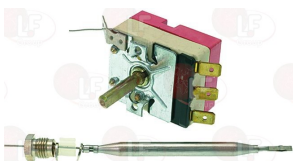

KÜPPERSBUSCH 407340

3444495 SINGLE-PHASE THERMOSTAT 147°C
with manual reset
covered capillary length 1800 mm - 16A 250V
bulb $\varnothing$ 6x77 mm
for Convection oven electric (KÜPPERSBUSCH)
Series CBE DAL 1991 - Series CLE - Series CPE
for Convection oven (KÜPPERSBUSCH) CXE110