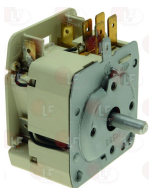

Timers

3446091 TIMER 100 MINUTES MS65
mechanical timer with manual position
manual winding cycle 100 minutes
bipolar timer with contact capacity 16(3)A 250V
max. temperature 125°C
D-shaped pin $\varnothing$ 6x4.6 mm
for Convection oven (KÜPPERSBUSCH)