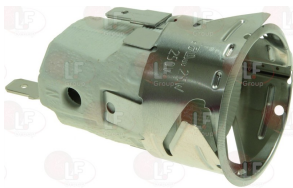

## Castors, rollers and accessories

- 3346079 SWIVELLING WHEEL WITH BRAKE**  
 with ZINC-PLATED supports  
 dimension  $\varnothing$  100x24 mm - load capacity 55 Kg  
 pin hole  $\varnothing$  10 mm

KÜPPERSBUSCH

- 3001008 PIEZO IGNITER**  
 a  $\varnothing$  14 mm hole is required for the assembly  
 faston M  $\varnothing$  2.4 mm

Suitable for:

**3526106 STRAIGHT FLANGE  $\varnothing$  1/2"**  
with screws and "O" ring  
for ELETTROSIT VALVE

# KÜPPERSBUSCH

Suitable for:

**3526107 STRAIGHT FLANGE  $\varnothing$  3/4"**  
with screws and "O" ring  
for ELETTROSIT VALVE

**3526096 VALVE MICROSWITCH**  
maximum load 0.2 A  
for VALVE ELETTROSIT-820 NOVA-824 NOVASIT

## Lamp receptacles and spare parts

**3221311 LAMP RECEPTACLE E14 25W 230V**  
 mounting hole ø 36 mm  
 max temperature 300°C  
 for Convection oven electric (KÜPPERSBUSCH)  
 Series ECD

KÜPPERSBUSCH 407284