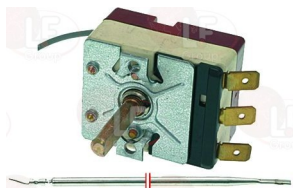

7101484 TEMPERATURE PROBE PT100
2 wires
probe length 30 mm - bulb $\varnothing$ 5 mm - thread M5
cable length 2000 mm
for Convection oven electric (KÜPPERSBUSCH)
Series CBE - Series CCE - Series CEC DAL 1996
Series CED DAL 1196 - Series CEF - Series CEM
for Convection oven gas (KÜPPERSBUSCH)
Series CBG - Series CGD

KÜPPERSBUSCH 161608

Relays

5047903 RELAY SETUP KIT MULTIFUNCTION MK7850N
adjustment 1" $\div$ 300h
for Convection oven electric (KÜPPERSBUSCH)
ECD106-ECD110-ECD120-ECD220

KÜPPERSBUSCH 407270

Thermostats

3444402 SINGLE-PHASE THERMOSTAT 0-300°C
D-shaped pin 6x4.6 mm
covered capillary length 1200 mm - 16A 250V
bulb $\varnothing$ 3x160 mm
for Convection oven (KÜPPERSBUSCH)

KÜPPERSBUSCH 407276

3444403 SINGLE-PHASE THERMOSTAT 0-300°C
D-shaped pin 6x4.6 mm
covered capillary length 830 mm - 16A 250V
bulb $\varnothing$ 4x100 mm
for Convection oven (KÜPPERSBUSCH)