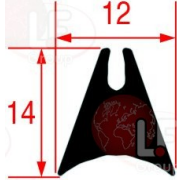

FOINOX 0489

FOINOX 1444

3786108 GLASS TOP/BOTTOM GASKET

length 490 mm
 made of silicone elastomer
 profile dimensions 12x5 mm
 BLACK COLOR
 for Convection oven electric (FOINOX) J01011E
 J01021E - J02011E - J02021E
 for Convection oven gas (FOINOX) J01011G - J01021G
 J02011G - J02021G