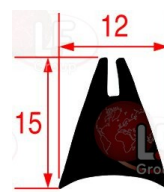

FOINOX 14081

3186344 OVEN GLASS GASKET 1100 mm
made of silicone elastomer
profile dimensions 15x12 mm
COLOUR BLACK
for Convection oven (FOINOX) - Series MM