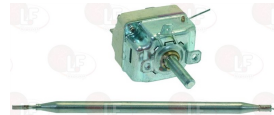

FOINOX 10005

3444552 SINGLE-PHASE THERMOSTAT 30-120°C
D-shaped pin 6x4.6 mm
covered capillary length 1500 mm - 16A 250V
bulb $\varnothing$ 6x115 mm