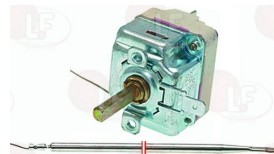

Suitable for:

FOINOX

Suitable for:

Thermostats

3444352 SINGLE-PHASE THERMOSTAT 130°C
with manual reset
covered capillary length 870 mm - 16A 250V
bulb $\varnothing$ 6x129 mm
for Convection oven electric (FOINOX) J01011E
J01021E - J02011E - J02021E - J0611E
for Convection oven gas (FOINOX) J00611G - J01011G
J01021G - J02011G - J02021G

FOINOX 0599

FOINOX 3528

3444339 SINGLE-PHASE THERMOSTAT 30-110°C
D-shaped pin 6x4.6 mm
capillary length 880 mm - 16A 250V
bulb $\varnothing$ 6x130 mm
for Convection oven (FOINOX) - Series MM

FOINOX 10005

3444552 SINGLE-PHASE THERMOSTAT 30-120°C
D-shaped pin 6x4.6 mm
covered capillary length 1500 mm - 16A 250V
bulb $\varnothing$ 6x115 mm

FOINOX 10008

3444676 SINGLE-PHASE THERMOSTAT 335°C
with manual reset
covered capillary length 920 mm - 16A 250V
bulb $\varnothing$ 3x150 mm
for Convection oven electric (FOINOX) J01011E
J01021E - J02021E - J0611E
for Convection oven gas (FOINOX) J01011G - J01021G
J02011G - J02021G - J0611G

FOINOX 0154

3444043 SINGLE-PHASE THERMOSTAT 50-270°C
D-shaped pin $\varnothing$ 6x4.6 mm
covered capillary length 1300 mm - 16A 250V
bulb $\varnothing$ 3x220 mm
for Convection oven electric (FOINOX) FC05EU

FOINOX 0283

FOINOX 0596

FOINOX 3529

3444174 SINGLE-PHASE THERMOSTAT 50-320°C
D-shaped pin $\varnothing$ 6x4.6 mm
capillary length 900 mm - 16A 250V
bulb $\varnothing$ 3x220 mm

FOINOX 0026

3444333 THREE-PHASE THERMOSTAT 350°C
with manual reset
covered capillary length 900 mm - 20A 400V
bulb $\varnothing$ 4x310 mm
for Convection oven (FOINOX) - Series MM

FOINOX 0598

3444695 3-PHASE THERMOSTAT 160°C
with manual reset
covered capillary length 890 mm - 10A 400V
bulb $\varnothing$ 6x87 mm - with stuffing gland fitting M10x1

FOINOX 3019

FOINOX 3023

FOINOX 3023+0830