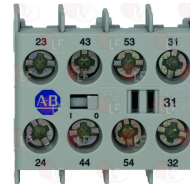

FOINOX 10071

5052636 CONTACT AUXILIARY ALLEN-BRADLEY
10A
3 contacts NO
1 contacts NC
for Convection oven (FOINOX)