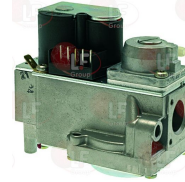

FOINOX 0766

3526181 VALVE VK4105C HONEYWELL $\varnothing$ 1/2"
inlet-outlet $\varnothing$ 1/2" unthreaded
maximum gas inlet pressure 60 mbar
room temperature -15 ÷ 60°C
power supply 220/240V 50Hz
for Convection oven gas (FOINOX) J00611G - J01011G
J01021G - J02011G - J02021G