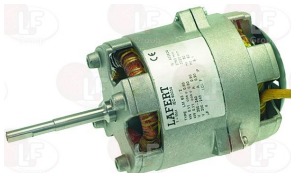

FOINOX 15039

3186447 MAIN SHAFT SEALING GASKET
 external ø 29.5 mm - internal ø 23.5 mm
 thickness 3 mm

FOINOX 0688

3240031 MOTOR LM63/2 0.11Kw 220/240V 50/60Hz
 0.90A 2760rpm - capacitor 4 µF not included
 former model FIR 1572