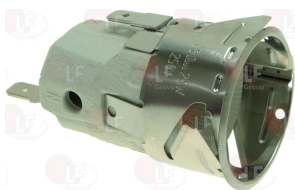

FOINOX 10307

3221311 LAMP RECEPTACLE E14 25W 230V
mounting hole $\varnothing$ 36 mm
max temperature 300°C
for Convection oven (FOINOX)

FOINOX 35.0002.01

FOINOX

Suitable for:

3221175 HALOGEN LAMP RECEPTACLE KIT G4 20W 12V
complete with 2 ceramic terminal blocks 2 poles
complete with cables length 2000 mm
wire connection length 100 mm
for Convection oven (FOINOX)