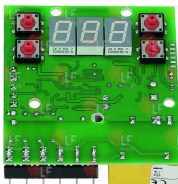

FOINOX 10514

7100752 PC BOARD DISPLAY 91x80 mm
for Convection oven (FOINOX)