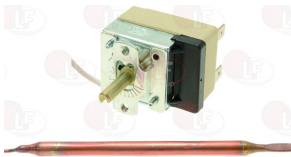

FOINOX 10008

3444676 SINGLE-PHASE THERMOSTAT 335°C
with manual reset
covered capillary length 920 mm - 16A 250V
bulb $\varnothing$ 3x150 mm
for Convection oven electric (FOINOX) J01011E
J01021E - J02021E - J0611E
for Convection oven gas (FOINOX) J01011G - J01021G
J02011G - J02021G - J0611G