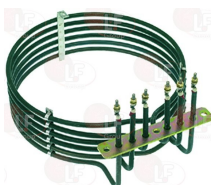

FOINOX 10628

3355432 HEATING ELEMENT 8000W 240V
external $\varnothing$ 260 mm - height 80 mm
flange 140x25 mm
for Convection oven electric (FOINOX) FC06SE
FM06EB - FM06EDG - FP05E - FP05EA - MM06EA
MM06EB - M06EBM