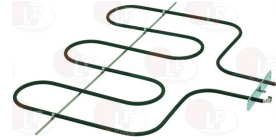

FOINOX 10638

3455385 HEATING ELEMENT 1800W 230V
length 357 mm - width 392 mm
overall length 390 mm - overall width 485 mm
flange 100x22 mm
for Convection oven electric (FOINOX) SPEEDY SM
SPEEDY SMECO