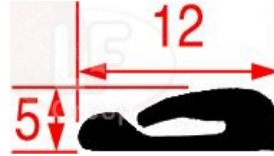

FOINOX 0489

FOINOX 1444

3786108 GLASS TOP/BOTTOM GASKET

length 490 mm
 made of silicone elastomer
 profile dimensions 12x5 mm
 BLACK COLOR
 for Convection oven electric (FOINOX) J01011E
 J01021E - J02011E - J02021E
 for Convection oven gas (FOINOX) J01011G - J01021G
 J02011G - J02021G