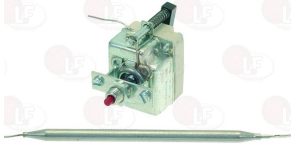

Suitable for:

FOINOX

Suitable for:

Thermostats

3444352 SINGLE-PHASE THERMOSTAT 130°C
with manual reset
covered capillary length 870 mm - 16A 250V
bulb $\varnothing$ 6x129 mm
for Convection oven electric (FOINOX) J01011E
J01021E - J02011E - J02021E - J0611E
for Convection oven gas (FOINOX) J00611G - J01011G
J01021G - J02011G - J02021G

FOINOX 0599

FOINOX 3528

3444339 SINGLE-PHASE THERMOSTAT 30-110°C
D-shaped pin 6x4.6 mm
capillary length 880 mm - 16A 250V
bulb $\varnothing$ 6x130 mm
for Convection oven (FOINOX) - Series MM