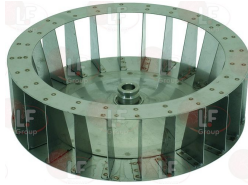

FOINOX 15038

3240721 FAN ø 350 mm
thickness 100 mm
totale blades 24 - ø tapered hole 20-23 mm
for Convection oven electric (FOINOX) J01021E
J02021E
for Convection oven gas (FOINOX) J01021G - J02021G