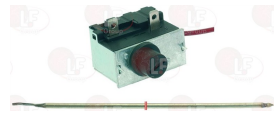

FOINOX 0154

3444043 SINGLE-PHASE THERMOSTAT 50-270°C
D-shaped pin $\varnothing$ 6x4.6 mm
covered capillary length 1300 mm - 16A 250V
bulb $\varnothing$ 3x220 mm
for Convection oven electric (FOINOX) FC05EU