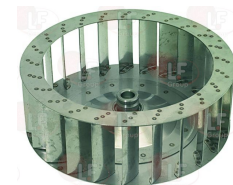

FOINOX 0840

FOINOX 0840B

3240392 FAN ø 300 mm
 thickness 100 mm
 total blades 24 - ø tapered hole 19-24 mm
 for Convection oven (FOINOX) - Series FC
 Series FM - Series MM

FOINOX 3196

Suitable for:

3240036 FAN \varnothing 350 mm
 thickness 100 mm
 total blades 24 - \varnothing tapered hole 19-24 mm
 for Convection oven electric (FOINOX) FC12SE
 FC20E - FC20EA - FC200EEP - FC200EM - FC401EM
 FM20EB - FM200EM - FM401EM - FP10E - FP10EA
 MM20EA - MM20EB - MM200EM - MM401EM
 for Convection oven gas (FOINOX) FC12G - FC12GA
 FC20G - FC20GA - FC200GM - FC401GM - FM20G
 FM20GB - FM200GM - FM401GM - FP10G - FP10GA
 MM20GA - MM20GB - MM200GEP - MM200GM - MM401GM