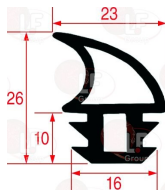

3786112 OVEN DOOR GASKET 650x515 mm
 made of silicone elastomer
 profile dimensions 26x16 mm
 COLOUR BLACK
 for Convection oven electric (FOINOX) J00611E
 for Convection oven gas (FOINOX) J00611G
 for Convection oven (FOINOX) FM60EEP2