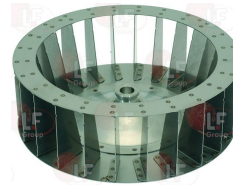

FOINOX 0841B

3240722 FAN ø 300 mm
 thickness 100 mm
 totale blades 24 - ø tapered hole 20-23 mm
 for Convection oven electric (FOINOX) J01011E
 J02011E
 for Convection oven gas (FOINOX) J01011G - J02011G