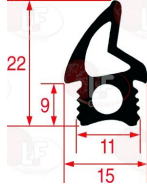

FOINOX 14082

Suitable for:

FOINOX

3786621 OVEN DOOR GASKET 2200 mm
 made of silicone elastomer
 profile dimensions 22x11 mm
 COLOUR BLACK
 for Convection oven (FOINOX) - Series KC06
 Series KM06 - Series LCM6 - Series LC6
 Series LP40 - Series LP50 - Series REGEN06
 Series W07