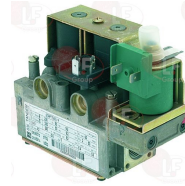

FOINOX 3015

3526140 VALVE 836 TANDEM $\varnothing$ 1/2"FF
inlet $\varnothing$ 1/2"F - outlet $\varnothing$ 1/2"F
maximum gas inlet pressure 60 mbar
max. gas outlet pressure adjustment range 7 ÷ 50 mbar
outlet gas pressure setting range min. 2 ÷ 45 mbar
room temperature 0 ÷ 60°C
power supply 230V 30A rectified

FOINOX 11002

Electronic boxes

3526402 CONTROL BOX S4560A1008
model HONEYWELL - 220/240V 50Hz 10VA