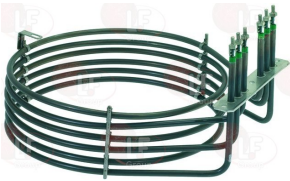

FOINOX 3434

3355863 HEATING ELEMENT 6000W 230V
immersed length 440 mm - width 65 mm
flange 80x27 mm
for Convection oven electric (FOINOX) FM401EEP
FM401EM - FM401ETD - JO2021E

FOINOX 10620

3755206 HEATING ELEMENT 6000W 240V
external $\varnothing$ 230 mm - height 130 mm
flange 140x25 mm
for Convection oven electric (FOINOX) FC05EU
FC05EUM - FC06E - FC50EM - MIDI005EEP
MIDI005EM

FOINOX 1023

5063176 HEATING ELEMENT 700W 230V
length 300 mm - width 140 mm
fittings M10x1 mm
for Convection oven (FOINOX)