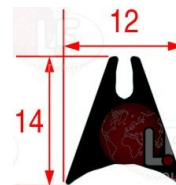

FOINOX 14097

FOINOX 60321

5021131 GASKET FOR OVEN DOOR 320x260 mm
made of silicone elastomer
with fastening clamps
black colour
for Convection oven (FOINOX)

3286028 GASKET FOR OVEN GLASS 3198 - 25 m
made of silicone elastomer
profile dimensions 14x12 mm
BLACK COLOR
for Convection oven electric (FOINOX) FC20EA
FM10EB - FM10EDG - FM20EB - FM20EDG - MM20EA
MM20EB
for Convection oven gas (FOINOX) FM10GB - FM10GDG
FM20GB - FM20GDG - MM10GA - MM10GB - MM20GA
MM20GB