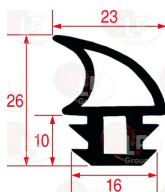

FOINOX 14076

3786113 OVEN DOOR GASKET 775x660 mm
made of silicone elastomer
profile dimensions 26x16 mm
COLOUR BLACK
for Convection oven electric (FOINOX) J01011E
for Convection oven gas (FOINOX) J01011G