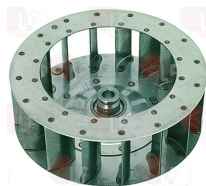

FOINOX 10705

3240030 FAN ϕ 180 mm
thickness 60 mm
total blades 16 - ϕ tapered hole 11.5-16.5 mm
for Convection oven electric (FOINOX) FC06SE
FM06EB - FM06EDG - FP05E - FP05EA - MM06EA
MM06EB - MM06EBM
for Convection oven gas (FOINOX) FC06G - FC06GA
FM06GDG - FP05G - FP05GA - MM06GA - MM06GB