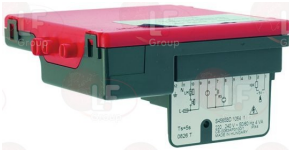

Suitable for:

3091032 CONTROL BOX S4565BD1064
model HONEYWELL - 220/240V 50/60Hz 4VA