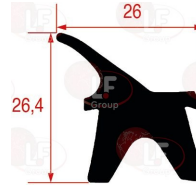

5069306 KIT GASKET FOR OVEN DOOR

made of silicone elastomer
4 pieces profile dimensions 26.4x26 mm
2 pcs length 475 mm - 2 pcs length 680 mm
COLOUR: BLACK
for Convection oven (FOINOX)