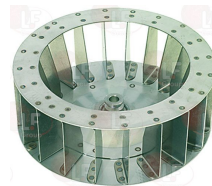

FOINOX 0764

5027648 FLANGE FOR MOTOR SHAFT
 external \varnothing 48 mm - internal \varnothing 15 mm - thickness 8
 for Convection oven (FOINOX)

FOINOX 0692

3240109 FAN \varnothing 220 mm
 thickness 79 mm
 total blades 20 - \varnothing tapered hole 11.5-16.5 mm
 for Convection oven electric (FOINOX) FC60EEP
 FC60EM - FM60EM - FM60ETD - FP50EEP - FP50EM
 JO611E - MM60ED - MM60EM - MM60ETD
 for Convection oven gas (FOINOX) FC60GEP - FC60GM
 FM60GEP - FM60GM - FM60GTD - FP50GEP - FP50GM
 JO611G - MM60GEP - MM60GM - MM60GTD
 for Convection oven (FOINOX) LCM06EM1