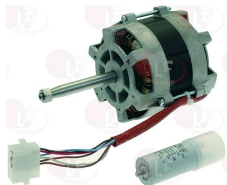

FOINOX 15016

3186421 GASKET SEALING MOTOR SHAFT
 external \varnothing 20 mm - internal \varnothing 14.5 mm - thickness
 for Convection oven (FOINOX)

FOINOX 0689

Suitable for:

FOINOX

3240391 MOTOR 1057.2157 0.37Kw 220/240V 50Hz
 2700rpm - capacitor 12.5 μ f
 for Convection oven (FOINOX) - Series FC
 Series FM - Series MM
 for Convection oven (FOINOX) LCM06EM1
 for Convection oven electric (FOINOX) FM60EM
 for Steam oven electric (FOINOX) BASIC VAP