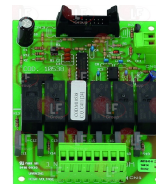

FOINOX 10029

5070061 PC BOARD FOR BOILER 119x93 mm
for Convection oven (FOINOX)