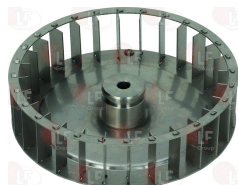

Fans for motors

5025719 FAN $\varnothing$ 145 mm
thickness 38 mm
number of blades 28 - $\varnothing$ hole 7 mm
for Convection oven (FOINOX)

FOINOX 15007

Gas burners

3023155 BURNER $\varnothing$ 40x420 mm
overall length 425 mm
made of STAINLESS steel
for Convection oven gas (FOINOX) FC06G - FC06GA
FM06GDA - FP05G - FP05GA - MM06GA - MM06GB