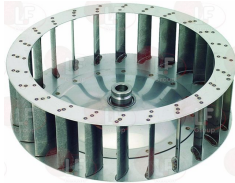

FOINOX 0840

FOINOX 0840B

3240392 FAN ø 300 mm
 thickness 100 mm
 total blades 24 - ø tapered hole 19-24 mm
 for Convection oven (FOINOX) - Series FC
 Series FM - Series MM

FOINOX 3196

Suitable for:

3240036 FAN \varnothing 350 mm
 thickness 100 mm
 total blades 24 - \varnothing tapered hole 19-24 mm
 for Convection oven electric (FOINOX) FC12SE
 FC20E - FC20EA - FC200EEP - FC200EM - FC401EM
 FM20EB - FM200EM - FM401EM - FP10E - FP10EA
 MM20EA - MM20EB - MM200EM - MM401EM
 for Convection oven gas (FOINOX) FC12G - FC12GA
 FC20G - FC20GA - FC200GM - FC401GM - FM20G
 FM20GB - FM200GM - FM401GM - FP10G - FP10GA
 MM20GA - MM20GB - MM200GEP - MM200GM - MM401GM