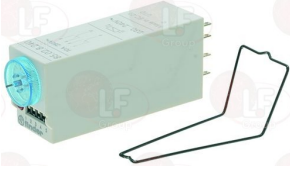

Timers

3446055 **TIMER FINDER 85.32 10A 230V**
10 h maximum time
for Convection oven (FOINOX) - Series MM