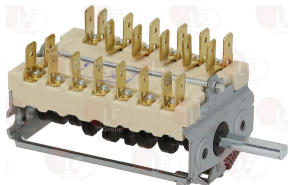

FOINOX 0281

1. **3057335 SELECTOR SWITCH 10 POSITIONS**
   contact capacity 16A 250V - max 150°C
   D-shaped pin $\varnothing$ 6x4.0 6 mm
   for Convection oven (FOINOX)