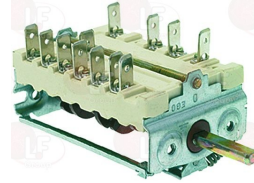

FOINOX 0038

1. **3057010 SELECTOR SWITCH 0-4 POSITIONS**
   contact capacity 16A 250V - max 150°C
   D-shaped pin $\varnothing$ 6x4.0 6 mm
   for Convection oven (FOINOX) - Series FC