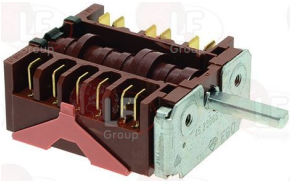

Relays

1. **3351007 POWER RELAY FINDER 55.32.8.230.0040**
   230V 50/60Hz
   2 exchange contacts 10A
   with to test push-button + mechanic gauge

FOINOX 10504

FOINOX 10507

Rotary switches

1. **3057097 SELECTOR SWITCH 0-2 POSITIONS**
   contact capacity 16A 250V - max 150°C
   D-shaped pin $\varnothing$ 6x4.6 mm
   for Convection oven electric (FOINOX) FE1/2
   FE2/3