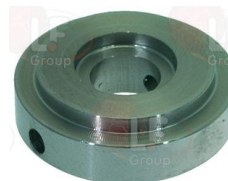

FOINOX 3738.1

3242044 BUSHING FOR DOOR HANDLE
for Convection oven electric (FOINOX) MM06EB