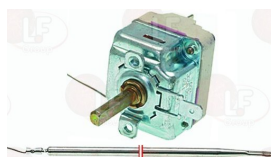

CB 09010019

3444174 SINGLE-PHASE THERMOSTAT 50-320°C
D-shaped pin $\varnothing$ 6x4.6 mm
capillary length 900 mm - 16A 250V
bulb $\varnothing$ 3x220 mm