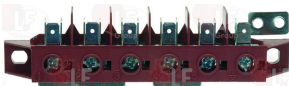

Terminal blocks

3247009 6-POLE TERMINAL BLOCK FV122/B 40A 600V
for cable max 6 mm²
operating temperature 150°C
nominal voltage 450 V