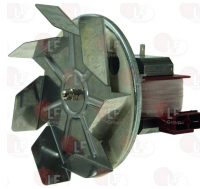

Motors

3240000 MOTOR WITH FAN 45W 220V 50/60Hz

fan $\varnothing$ 150 mm