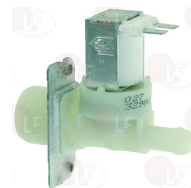

BEST FOR 374000008

3120005 SOLEN. VALVE ELBI TYPE 329 1 WAY 180°
220/240V 50/60Hz - max. temperature 90°C
inlet 3/4" - outlet $\varnothing$ 10.5 mm