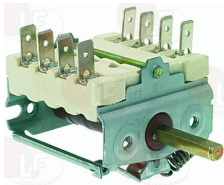

Rotary switches

3057177 SELECTOR SWITCH 0-1 POSITIONS
contact capacity 16A 250V - max 150°C
D-shaped pin $\varnothing$ 6x4.6 mm