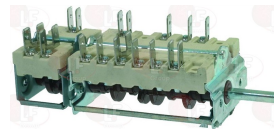

## Rotary switches

**3057177 SELECTOR SWITCH 0-1 POSITIONS**  
 contact capacity 16A 250V - max 150°C  
 D-shaped pin  $\varnothing$  6x4.6 mm

BEST FOR 113000001

**3057214 SELECTOR SWITCH 0-3 POSITIONS**  
 contact capacity 32A 250V - max 150°C  
 D-shaped pin  $\varnothing$  6x4.6 mm