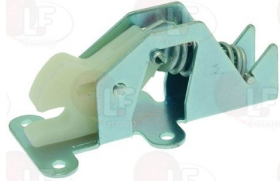

## Guard grids

**3240335 FAN GRILL ø 325 mm**

BEST FOR 331605000

BEST FOR 331606501

## Handles

**3242415 DOOR HANDLE CATCH**  
 distance between mounting holes 37 mm  
 for Convection oven electric (BEST FOR)  
 BISTROT1064 - BISTROT664 - GOURMET711

BEST FOR 311506000

**3242726 STRIKE FOR DOOR HANDLE**  
 dimensions 60x23 mm - mount.holes distance 40 mm  
 for Convection oven electric (BEST FOR)  
 BISTROT1064 - BISTROT664 - GOURMET711

BEST FOR 501406020

**3242127 DOOR LOCK**

BEST FOR 510510022

**3242409 LATCH DOUBLE FOR DOOR HANDLE M8**  
 overall length 51.5 mm  
 for Convection oven (BEST FOR)

BEST FOR 355656020

**3242128 OVEN HANDLE KIT**