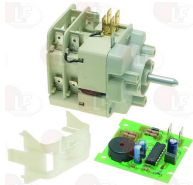

Timers

5052893 TIMER KIT 120 MINUTES MS65
with board
manually set mechanical timer
120 minutes manually set cycle
contact capacity 16(4)A 250V
max temperature 100°C
D-shaped pin $\varnothing$ 6x4.6 mm
for Convection oven electric (BEST FOR)
BISTROT1064 - BISTROT464 - BISTROT664
CHEF6TEGLIE - GOURMET711