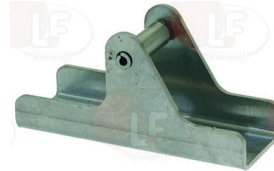

## Handles

**3242415 DOOR HANDLE CATCH**  
 distance between mounting holes 37 mm  
 for Convection oven electric (BEST FOR)  
 BISTROT1064 - BISTROT664 - GOURMET711

BEST FOR 311506000

**3242726 STRIKE FOR DOOR HANDLE**  
 dimensions 60x23 mm - mount.holes distance 40 mm  
 for Convection oven electric (BEST FOR)  
 BISTROT1064 - BISTROT664 - GOURMET711

BEST FOR 501406020

**3242127 DOOR LOCK**

BEST FOR 510510022

**3242409 LATCH DOUBLE FOR DOOR HANDLE M8**  
 overall length 51.5 mm  
 for Convection oven (BEST FOR)

BEST FOR 355656020

**3242128 OVEN HANDLE KIT**

BEST FOR 629310020

BEST FOR 664110020

BEST FOR 676010020

**3242726 STRIKE FOR DOOR HANDLE**  
 dimensions 60x23 mm - mount.holes distance 40 mm  
 for Convection oven electric (BEST FOR)  
 BISTROT1064 - BISTROT664 - GOURMET711