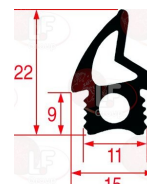

BEST FOR 331800011

3786595 OVEN DOOR GASKET 6400 mm
made of silicone elastomer
profile dimensions 22x11 mm
COLOUR BLACK
for Convection oven (BEST FOR) BISTROT1064
BISTROT364/05 - BISTROT434/05 - BISTROT464/05
BISTROT664 - GOURMET711

BEST FOR 331800003

BEST FOR 331800015

3786594 OVEN DOOR GASKET 650x340 mm
made of silicone elastomer
with fastening clips
COLOUR BLACK
for Convection oven electric (BEST FOR) BISTROT464