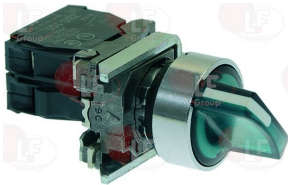

## Switches

**3319324 SELECTOR SWITCH SHINY GREEN 2 POSITIONS**  
SCHNEIDER - 1 contact NO  
with indicator lamp 24V - mounting hole  $\varnothing$  22 mm

BEST FOR 137000004