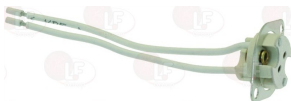

Suitable for:

BEST FOR

Suitable for:

Incandescent lamps and neon lamps

3221616 NEUTRAL HALOGEN LAMP G4 20W 24V
max. temperature 250°C

BEST FOR 146600003

3221041 OVEN LAMP E14 15W 230V
max temperature 300°C
for OVEN - PIZZA OVEN

BEST FOR 146600012

Labels for control panels

3399014 BLACK ELECTRONIC PLATE 10 PROGRAMS
dimensions 300x100 mm - adhesive

BEST FOR 382000012

Lamp receptacles and spare parts

3221318 CERAMIC LAMP RECEPTACLE E27

BEST FOR 166400006

3221052 GLASS FOR OVEN LAMP RECEPTACLE ø 57 mm
thread ø 33.5 mm - overall height 34 mm

BEST FOR 391548020

3221615 HALOGEN LAMP RECEPTACLE G4 20W 12/24V
wire connection length 110 mm

BEST FOR 166400002

3221350 LAMP RECEPTACLE WITH LAMP E14 15W 230V
lamp glass ø 42 mm
mounting hole ø 38 mm
max temperature 300°C

BEST FOR 166400007