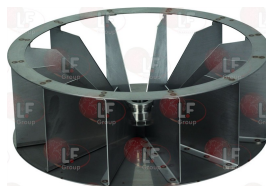

BEST FOR 391500011

BEST FOR 391500016

**3240336 FAN  $\varnothing$  300 mm**  
thickness 80 mm  
totale blades 12 -  $\varnothing$  hole 22 mm

BEST FOR 591500007

**5058595 FAN  $\varnothing$  300 mm**  
thickness 105 mm  
number of blades 12 - conical hole  $\varnothing$  20-22 mm

BEST FOR 591500009

**3240330 FIXING SCREW FOR FAN M12x1.5 LETHAND**

BEST FOR 393000001

**Fittings**

**5064967 COUPLING ELBOW JG PM211208E**  
with red brackets  
elbow  $\varnothing$  12 mm - hose  $\varnothing$  8 mm  
for Convection oven (BEST FOR)