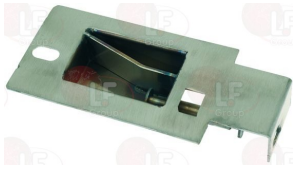

## Handles

**3242415 DOOR HANDLE CATCH**  
 distance between mounting holes 37 mm  
 for Convection oven electric (BEST FOR)  
 BISTROT1064 - BISTROT664 - GOURMET711

BEST FOR 311506000

**3242726 STRIKE FOR DOOR HANDLE**  
 dimensions 60x23 mm - mount.holes distance 40 mm  
 for Convection oven electric (BEST FOR)  
 BISTROT1064 - BISTROT664 - GOURMET711

BEST FOR 501406020

**3242127 DOOR LOCK**

BEST FOR 510510022

**3242409 LATCH DOUBLE FOR DOOR HANDLE M8**  
 overall length 51.5 mm  
 for Convection oven (BEST FOR)

BEST FOR 355656020

**3242128 OVEN HANDLE KIT**