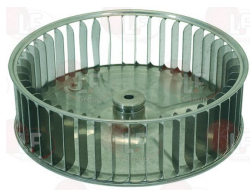

Fans for motors

5034182 FAN $\varnothing$ 200 mm
thickness 61 mm
blades number 45 - hole $\varnothing$ 8 mm
for Convection oven electric (BEST FOR)
BISTROT1064 - BISTROT364/05 - BISTROT664

BEST FOR 391500011

BEST FOR 391500016

3240336 FAN $\varnothing$ 300 mm
thickness 80 mm
totale blades 12 - $\varnothing$ hole 22 mm