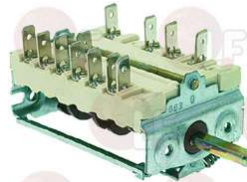

ELECTROLUX 057934

3057010 SELECTOR SWITCH 0-4 POSITIONS
contact capacity 16A 250V - max 150°C
D-shaped pin $\varnothing$ 6x4.6 mm
for Convection oven (FOINOX) - Series FC
for Convection oven electric (LAINOX) CES24M
CES40M - CE041M - CE051M - CE071M - CE100M
CE106M - CE110M - CE200M - CE210M - MCE051M
MCE071M - MCE101M - MCE102M - MCE201M
MCE202M
for Convection oven gas (LAINOX) CGS24M - CGS40M
CG051M - CG071M - CG100M - CG106M - CG110M
CG200M - CG210M - FG105M - FG105X - FG110M
FG110X - MCG051M - MCG071M - MCG101M - MCG102M
MCG201M - MCG202M - PG040M - PG040X - PG080M
PG080X

ELECTROLUX 057934

3057012 SELECTOR SWITCH 0-5 POSITIONS
contact capacity 16A 250V - max 150°C
D-shaped pin $\varnothing$ 6x4.6 mm
for Convection oven (ZANUSSI) - Series FCV