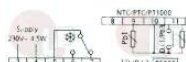

ELECTROLUX 0S0295

3445028 PROBE NTC PVC 4000 mm
temperature field $-30^{\circ}+80^{\circ}\text{C}$
bulb $\varnothing$ 6x20 mm