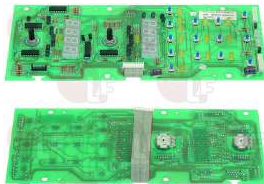

ELECTROLUX 002725

Electronic thermostats and controllers

3445375 THERMOSTAT ELIWELL IDPlus 902
230V 50/60Hz
1 relay output 8A for compressor
1 selectable NTC/PTC/PT1000 probe (not included)
1 programmable digital/temperature input
TTL input for copy card connection
front dimension 74x32xdepth 59 mm
mounting hole 71x29 mm