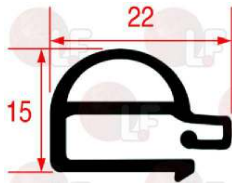

Suitable for:

3186040 OVEN DOOR GASKET 715x645 mm
middle edged gasket
made of silicone elastomer
profile dimensions 22x15 mm
COLOUR BLACK
for Convection oven electric (ZANUSSI)
till 2/11/86
FCF/E20
for Convection oven gas (ZANUSSI)
till 2/11/86
FCF/G20

ELECTROLUX 053751

Suitable for:

3186043 OVEN DOOR GASKET 720x640 mm
snap-in gasket
made of silicone elastomer
profile dimensions 17x17 mm
COLOUR BLACK
for Convection oven electric (ZANUSSI)
since 3/11/86
FCF/E10 - FCF/E20 - FCF/E10 - FCF/E20
for Convection oven gas (ZANUSSI)
since 3/11/86
FCF/G10 - FCF/G20 - FCF/G10 - FCF/G20