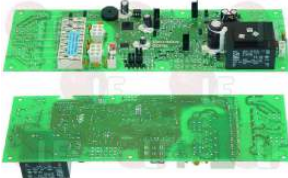

ELECTROLUX 002684

ELECTROLUX 006612

3390230 ELECTRONIC POWER BOARD 335x110 mm
230V 50/60Hz
for Convection oven electric (ZANUSSI) ACV/E10
ACV/E6 - FCS061E - FCS101E2 - FCV/E10 - FCV/E6
NCV/E10 - NCV/E6 - RCV061E2 - RCV101E2
for Convection oven gas (ZANUSSI) ACV/G10 - ACV/G6
FCS061G - FCS101G2 - FCV/G10 - FCV/G6
NCV/G10 - NCV/G6 - RCV061G2 - RCV101G2
ZCV/G6

ELECTROLUX 0C3757