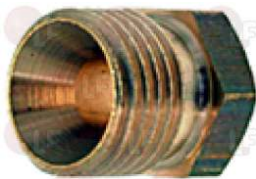

Gas taps and accessories

3348029 FITTING FOR PIPE $\varnothing$ 4 mm
for model PEL 21-22