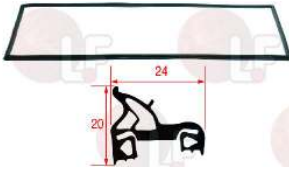

Suitable for:

ELECTROLUX

3186425 OVEN DOOR GASKET 1400x650 mm

made of silicone elastomer
profile dimensions 24x20 mm
COLOUR BLACK
for Convection oven electric (ZANUSSI) ACF/E20
ACV/E201 - ACV/E202 - ECV/E201 - ECV/E202
FCF/E20 - FCS201EP - FCS201EX - FCS201E4
FCS202EP - FCS202EX - FCS202E4 - FCV/E201
FCV/E202 - ZCF/E20 - ZCV/E201 - ZCV/E202
for Convection oven gas (ZANUSSI) ACF/G20
ACV/G201 - ACV/G202 - ECF/G20 - ECV/G201
ECV/G202 - FCF/G20 - FCS201GP - FCS201GX
FCS201G4 - FCS202GP - FCS202GX - FCS202G4
FCV/G201 - FCV/G202 - FDV20G - FDV20GA
FDV20GZ - FDV40G - FDV40GA - FDV40GZ - ZCF/G20
ZCV/G201 - ZCV/G202

ELECTROLUX 005711

3186480 OVEN DOOR GASKET 1470x480 mm

made of silicone elastomer
profile dimensions 31x15 mm
COLOUR BLACK
for OVEN AOS201G-AOS201E