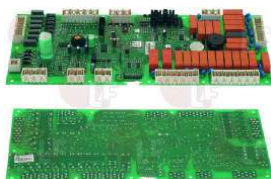

ELECTROLUX 006715

3390227 ELECTRONIC POWER BOARD 350x150 mm
for Convection oven electric (ZANUSSI) AOS061E
AOS062E - AOS101E - AOS102E - AOS201E
AOS202E - EJNI061E - EJNI101E - EJNI102E
EJNI201E - EJNI202E - FCZ061E - FCZ101E
FCZ102E - FCZ201E - FCZ202E - RDR061E
RDR101E - RDR201E
for Convection oven gas (ZANUSSI) AOS061G
AOS062G - AOS101G - AOS102G - AOS201G
AOS202G - EJNI061G - EJNI101G - EJNI102G
EJNI201G - EJNI202G - FCZ061G - FCZ101G
FCZ102G - FCZ201G - FCZ202G - RDR061G
RDR101G - RDR201G

ELECTROLUX 0C0042