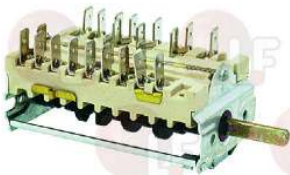

Suitable for:

ELECTROLUX

3057178 SELECTOR SWITCH 0-1 POSITIONS
contact capacity 16A 250V - max 150°C
D-shaped pin 6x4.6 mm
for Convection oven electric (GIORIK) EF4

ELECTROLUX 032677

3059057 SELECTOR SWITCH 0-1 POSITIONS
ON-OFF-START
16A 250V - max 150°C
D-shaped pin $\varnothing$ 6x4.6 mm
for Convection oven electric (ANGELO PO) FC1011E
FC1221E - FC611E
for Convection oven gas (ANGELO PO) FC1011G
FC1221G - FC611G

ELECTROLUX 048271

3057009 SELECTOR SWITCH 0-3 POSITIONS
contact capacity 16A 250V - max 150°C
D-shaped pin $\varnothing$ 6x4.6 mm
for Convection oven electric (ZANUSSI)

ELECTROLUX 057934

3057010 SELECTOR SWITCH 0-4 POSITIONS
contact capacity 16A 250V - max 150°C
D-shaped pin $\varnothing$ 6x4.6 mm
for Convection oven (FOINOX) - Series FC
for Convection oven electric (LAINOX) CES24M
CES40M - CE041M - CE051M - CE071M - CE100M
CE106M - CE110M - CE200M - CE210M - MCE051M
MCE071M - MCE101M - MCE102M - MCE201M
MCE202M
for Convection oven gas (LAINOX) CGS24M - CGS40M
CG051M - CG071M - CG100M - CG106M - CG110M
CG200M - CG210M - FG105M - FG105X - FG110M
FG110X - MCG051M - MCG071M - MCG101M - MCG102M
MCG201M - MCG202M - PG040M - PG040X - PG080M
PG080X

ELECTROLUX 057934

3057012 SELECTOR SWITCH 0-5 POSITIONS
contact capacity 16A 250V - max 150°C
D-shaped pin $\varnothing$ 6x4.6 mm
for Convection oven (ZANUSSI) - Series FCV

ELECTROLUX 055365

3057136 SELECTOR SWITCH 0-6 POSITIONS
5 cams - contact capacity 16A 250V - max 150°C
D-shaped pin $\varnothing$ 6x4.6
for OVEN 6-10-20 SHELVES
for Convection oven (ZANUSSI) - Series ACV
Series ECV - Series FCS - Series FCV - Series NCV
Series ZCV
for Convection oven electric (WHIRLPOOL) ACV/E10C2
ACV/E20C4 - ACV/E202/1
for Convection oven gas (WHIRLPOOL) ACV/G10C2
ACV/G20C4 - ACV/G202/1C4 - ACV/G61C3

ELECTROLUX 002661