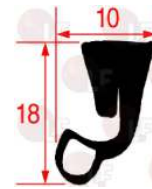

ELECTROLUX 054850

3786544 OVEN DOOR GASKET 1300 mm
made of silicone elastomer
profile dimensions 8x4 mm
COLOUR BLACK
for Convection oven electric (ZANUSSI) FCF/EPN
FCF/E3N