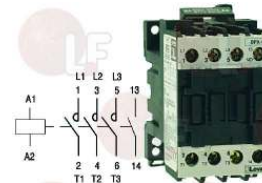

3446561 CONTACTOR LOVATO BF0910A

coil 9A 230V 50/60Hz 4.2Kw
3 normally open contacts
1 normally open auxiliary contact