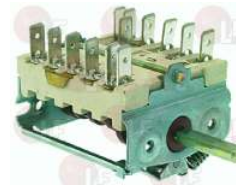

ELECTROLUX 0H6101

3057034 SELECTOR SWITCH 7 POSITIONS
contact capacity 16A 250V - max 150°C
D-shaped pin $\varnothing$ 6x4. $\varnothing$ 6 mm
for Convection oven electric (ZANUSSI)
since 1/01/91
FCF/E10 - FCF/E20
for Convection oven gas (ZANUSSI)
since 1/01/91
FCF/G10 - FCF/G20
since 1/01/87
FCF/G40