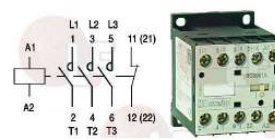

3446552 CONTACTOR LOVATO BG0610A

coil 6A 230V 50/60Hz 2.2Kw
3 normally open contacts
1 normally open auxiliary contact

ELECTROLUX 086215

3446557 CONTACTOR LOVATO BG0901A

coil 9A 230V 50/60Hz 4Kw
3 normally open contacts
1 normally closed auxiliary contact