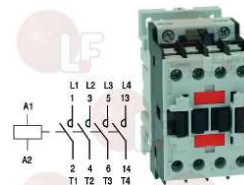

3446506 CONTACTOR LOVATO BF2510A

25A 400V 12.5Kw
coil 230V 50/60Hz
3 normally open contacts
1 normally open auxiliary contact
for Convection oven (ZANUSSI)