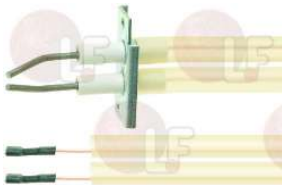

ELECTROLUX 005910

3020203 ROUND DETECTION PLUG $\varnothing$ 9x60 mm
overall length 137 mm
for Convection oven gas (ZANUSSI)
since 1/01/95

ELECTROLUX 002343

3020206 ROUND DETECTOR ELECTRODE $\varnothing$ 9.5x60 mm
overall length 109 mm
for Convection oven gas (ZANUSSI) FCV/G10
FCV/G20