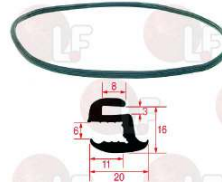

3186409 OVEN GLASS GASKET 2010 mm
 made of silicone elastomer
 profile dimensions 20x16 mm
 COLOUR BLACK
 for Convection oven electric (ZANUSSI) ACF/E10
 ACF/E20 - ECF/E10 - FCF/E10 - FCF/E20
 JCF/E10 - NCF/E10 - ZCF/E10 - ZCF/E20
 for Convection oven gas (ZANUSSI) ACF/G10
 ACF/G20 - ECF/G10 - ECF/G20 - FCF/G10
 FCF/G20 - JCF/G10 - NCF/G10 - RCF102G
 ZCF/G10 - ZCF/G20