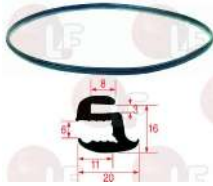

3186409 OVEN GLASS GASKET 2010 mm
 made of silicone elastomer
 profile dimensions 20x16 mm
 COLOUR BLACK
 for Convection oven electric (ZANUSSI) ACF/E10
 ACF/E20 - ECF/E10 - FCF/E10 - FCF/E20
 JCF/E10 - NCF/E10 - ZCF/E10 - ZCF/E20
 for Convection oven gas (ZANUSSI) ACF/G10
 ACF/G20 - ECF/G10 - ECF/G20 - FCF/G10
 FCF/G20 - JCF/G10 - NCF/G10 - RCF102G
 ZCF/G10 - ZCF/G20