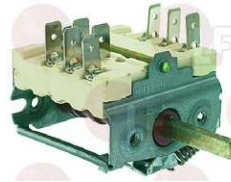

Suitable for:

ELECTROLUX

3057178 SELECTOR SWITCH 0-1 POSITIONS
 contact capacity 16A 250V - max 150°C
 D-shaped pin 6x4.6 mm
 for Convection oven electric (GIORIK) EF4

ELECTROLUX 032677

3059057 SELECTOR SWITCH 0-1 POSITIONS
 ON-OFF-START
 16A 250V - max 150°C
 D-shaped pin \varnothing 6x4.6 mm
 for Convection oven electric (ANGELO PO) FC1011E
 FC1221E - FC611E
 for Convection oven gas (ANGELO PO) FC1011G
 FC1221G - FC611G