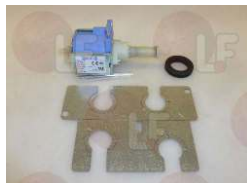

Suitable for:

ELECTROLUX

Suitable for:

Vibrating pumps

40C5371 POMPA A VIBRAZIONE 230-240V 50/60Hz 35W

entrata $\varnothing$ 7 mm - uscita $\varnothing$ 6 mm
MARCA DEFOND