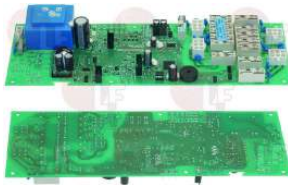

Electronic printed-circuit boards

3390054 ELECTRONIC POWER BOARD 335x110 mm
for Convection oven electric (ZANUSSI) ACV/E10
ACV/E201 - ACV/E202 - ECV/E10 - ECV/E201
ECV/E202 - ECV/E6 - FCS061E - FCS101E
FCS102E - FCS201E - FCS202E - FCV/E6 - RCV/E6
RCV101E4 - ZCV/E10 - ZCV/E201 - ZCV/E202
ZCV/E6
for Convection oven gas (ZANUSSI) ACV/G10
ACV/G201 - ACV/G202 - ACV/G6 - ECV/G10
ECV/G201 - ECV/G202 - ECV/G6 - FCS061G
FCS101G - FCS102G - FCS201G - FCS202G
FCV/G201 - FCV/G202 - FCV/G6 - NCV/G10
RCV061G2 - RCV101G4 - ZCV/G10 - ZCV/G201
ZCV/G202 - ZCV/G6

ELECTROLUX 0C3762

ELECTROLUX 006517

3390229 ELECTRONIC POWER BOARD 335x110 mm
for Convection oven electric (ZANUSSI) ACV/E10
ACV/E201 - ACV/E202 - ECV/E201 - ECV/E202
FCV/E10 - FCV/E201 - FCV/E202 - NCV/E10
RCV101E2 - ZCV/E201 - ZCV/E202
for Convection oven gas (ZANUSSI) ACV/G10
ACV/G201 - ACV/G202 - ECV/G201 - ECV/G202
ECV/G6 - FCV/G10 - FCV/G201 - FCV/G202
FCV/G6 - NCV/G10 - RCV101G2 - ZCV/G201
ZCV/G202 - ZCV/G6