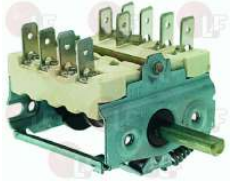

Suitable for:

ELECTROLUX

3057178 SELECTOR SWITCH 0-1 POSITIONS
contact capacity 16A 250V - max 150°C
D-shaped pin 6x4.6 mm
for Convection oven electric (GIORIK) EF4