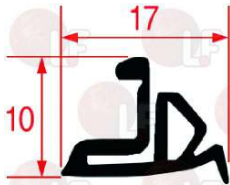

ELECTROLUX 005885

3286002 OVEN DOOR GASKET 2554 - 20 m

made of silicone elastomer
profile dimensions 26x14 mm
COLOUR BLACK
for Convection oven (ZANUSSI)