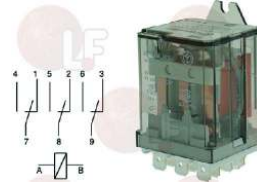

ELECTROLUX 056446
ELECTROLUX 085296

ELECTROLUX 056466
ELECTROLUX 086214

ELECTROLUX 056510

Suitable for:

3351008 RELAY 62.83 16A 230V 50/60Hz
3 switching contacts

ELECTROLUX 0A9596
ELECTROLUX 088197

ELECTROLUX 005033

ELECTROLUX 005034

Rotary switches

3057050 CONNECTING BRACKET
connecting thermostat and switch