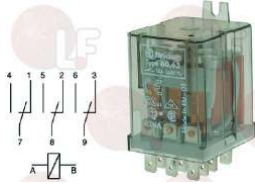

Suitable for:

3351605 RELAY 60.63 10A 230V 50/60Hz
3 switching contacts