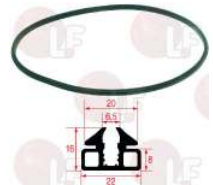

ELECTROLUX 055314

ELECTROLUX

3286037 OVEN GLASS GASKET 3524 - 9 m
made of silicone elastomer
profile dimensions 7x5 mm
COLOUR BLACK
for Convection oven (ZANUSSI)

3286038 OVEN GLASS GASKET 3524 - 20 m
made of silicone elastomer
profile dimensions 7x5 mm
COLOUR BLACK
for Convection oven (ZANUSSI)