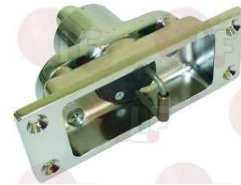

ELECTROLUX 002278

ELECTROLUX 055510

ELECTROLUX 056459

3242749 OVEN DOOR CATCH ASSEMBLY
fastening plate 124x45 mm
for Convection oven electric (ZANUSSI) AOS061E
AOS062E - AOS101E - AOS102E - EJN061E
EJN101E - EJN102E - FCZ061E - FCZ101E
FCZ102E - RDR061E
for Convection oven gas (ZANUSSI) AOS061G
AOS062G - AOS101G - AOS102G - EJN061G
EJN101G - EJN102G - FCZ061G - FCZ101G
FCZ102G - RDR061G - RDR101G