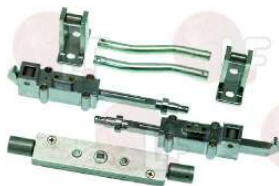

ELECTROLUX 0C4477

3242737 OVEN DOOR COMPLETE LOCK
length 1320 mm
for Convection oven electric (ZANUSSI) FCV/E201
FCV/E202
for Convection oven gas (ZANUSSI) FCV/G201
FCV/G202

ELECTROLUX 005342

3242211 OVEN DOOR COMPLETE LOCKING KIT
for Convection oven electric (ZANUSSI) FCV/E10
FCV/E20
for Convection oven gas (ZANUSSI) FCV/G10
FCV/G20 - FCVA/G10 - FCVA/G20