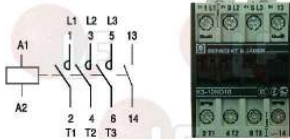

Contactors

3454068 CONTACTOR BENEDIKT/JAGER K3-10ND10

10A 400V 4Kw
coil 220/240V 50/60Hz
3 normally open contacts
1 normally open auxiliary contact
for Convection oven (ZANUSSI)