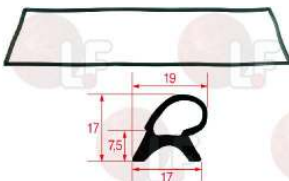

ELECTROLUX 054986

3186351 OVEN DOOR GASKET 1140 mm
made of silicone elastomer
profile dimensions 18x10 mm
COLOUR BLACK
for Convection oven electric (ZANUSSI) FCF/E2
FCF/E4 - FCF/E40LD3 - ZCF/E2