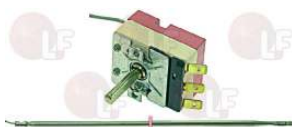

ELECTROLUX 003594

ELECTROLUX 053980

ELECTROLUX 057442

3444413 SINGLE-PHASE THERMOSTAT 50-250°C
D-shaped pin 6x4.6 mm
covered capillary length 2400 mm - 16A 230V
bulb $\varnothing$ 3x160 mm
for Steam oven (JUNO-RÖDER-SENKING) - Series 50
Series 54