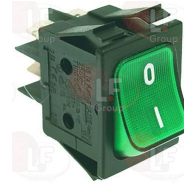

ROLLER GRILL F07008

5071012 REFRACTORY STONE 427x427x10+3 mm
for Pizza oven (ROLLER GRILL)

ROLLER GRILL F07025

Switches

3319969 SWITCH 1-POLE RED 16A 250V
16(4)A 250V - with indicator lamp
max. temperature 120°C
mounting hole 11x30 mm

ROLLER GRILL A07012

3319944 SWITCH 2-POLE GREEN 16A 250V
16(4)A 250V - max. temperature 120°C
with indicator lamp - silk screen printing 0 - I
mounting hole 22x30 mm

ROLLER GRILL A07032

3319016 SWITCH 2-POLE RED 16A 250V
16(4)A 250V - max. temperature 120°C
with indicator lamp - silk screen printing 0 - I
mounting hole 22x30 mm