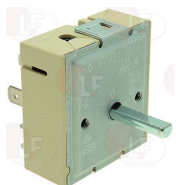

*Suitable **universal spare parts** may not be included*

Rel. 2015-10230929

Suitable for:

ROLLER GRILL

Suitable for:

Axial motors

3240501 AXIAL FAN SUNON 120x120x38 mm
ball bearings
230V 50/60Hz 22W 2850rpm
DP200A 2123XBT.GN

ROLLER GRILL SA03018

Contactors

3446223 CONTACTOR AEG LS02K400
6A 400V 2.2Kw - coil 230V 50/60Hz
4 normally open contacts

ROLLER GRILL A05002

ROLLER GRILL A05006

3446562 CONTACTOR LOVATO BF0901A
coil 9A 230V 50/60Hz 4.2Kw
3 normally open contacts
1 normally closed auxiliary contact
for Pizza oven electric (ROLLER GRILL) PZ430.2D

ROLLER GRILL A05008

Door glasses for oven and accessories

5067884 GLASS OVEN DOOR 215x90 mm
for Pizza oven electric (ROLLER GRILL) PZ430D
PZ430S - PZ4302D

ROLLER GRILL H01076

Energy regulators

3350026 ENERGY ADJUSTER
contact capacity 230V 13A - max temperature 125°C
D-shaped pin \varnothing 6x4.6 mm
double rotation direction
for PYROCERAM. TOPS-SALAMANDERS-POTATO WARMERS

ROLLER GRILL A04006

Handles

3242768 HANDLE PLASTIC MA8x10 mm - 114 mm
for Pizza oven electric (ROLLER GRILL) PZ400

ROLLER GRILL A15033

3242735 OVEN DOOR HANDLE
distance between mounting holes 180 mm

ROLLER GRILL A15018